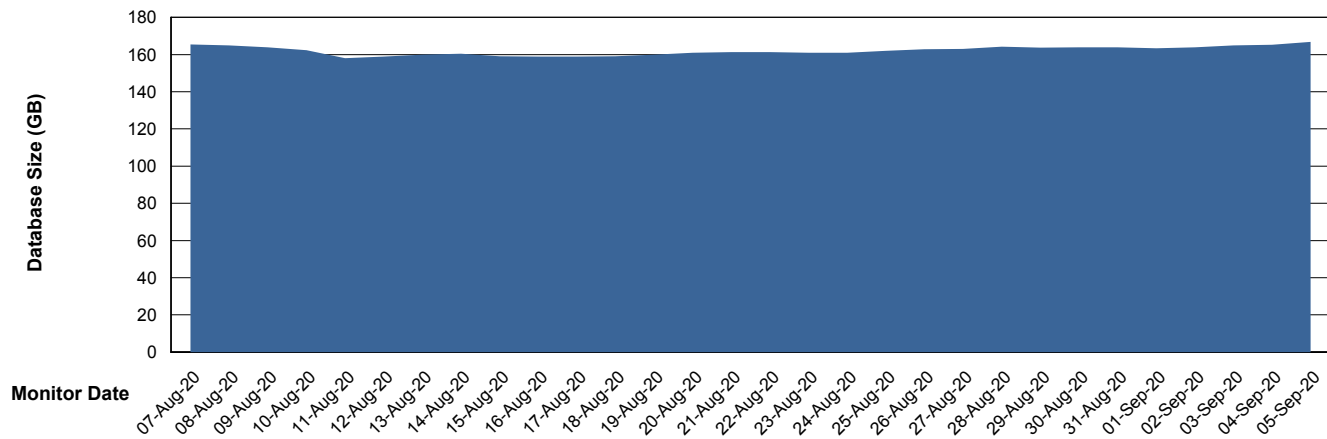

Weekly SLA Customer Report

Customer BNL_Production
Database ID 83

Database Performance BNLDB_FUT_FutureLive

Weekly SLA Customer Report

Customer BNL_Production
Database ID 83

Database Performance BNLDB_FUT_Standby

Weekly SLA Customer Report

Customer BNL_Production
Database ID 83

Database Performance BNLDB_Production

Weekly SLA Customer Report

Customer BNL_Production
 Database ID 83

DATABASE SIZE BNLDB_FUT_FutureLive

Database growth over last month

DATABASE SIZE BNLDB_Production

Database growth over last month

Weekly SLA Customer Report

Customer BNL_Production
Database ID 83

Database Tablespace BNLDB_FUT_FutureLive

Date	Tablespace Name	Filesize (Gb)	Usedsize (Gb)	Percentage free
05-Sep-20	ABSDATA	116	62	47
	INDX	172	81	53
04-Sep-20	ABSDATA	116	61	47
	INDX	172	81	53
03-Sep-20	ABSDATA	116	61	47
	INDX	172	81	53
02-Sep-20	ABSDATA	116	61	47
	INDX	172	81	53
01-Sep-20	ABSDATA	116	61	47
	INDX	172	81	53
31-Aug-20	ABSDATA	116	61	47
	INDX	172	81	53
30-Aug-20	ABSDATA	116	61	47
	INDX	172	81	53