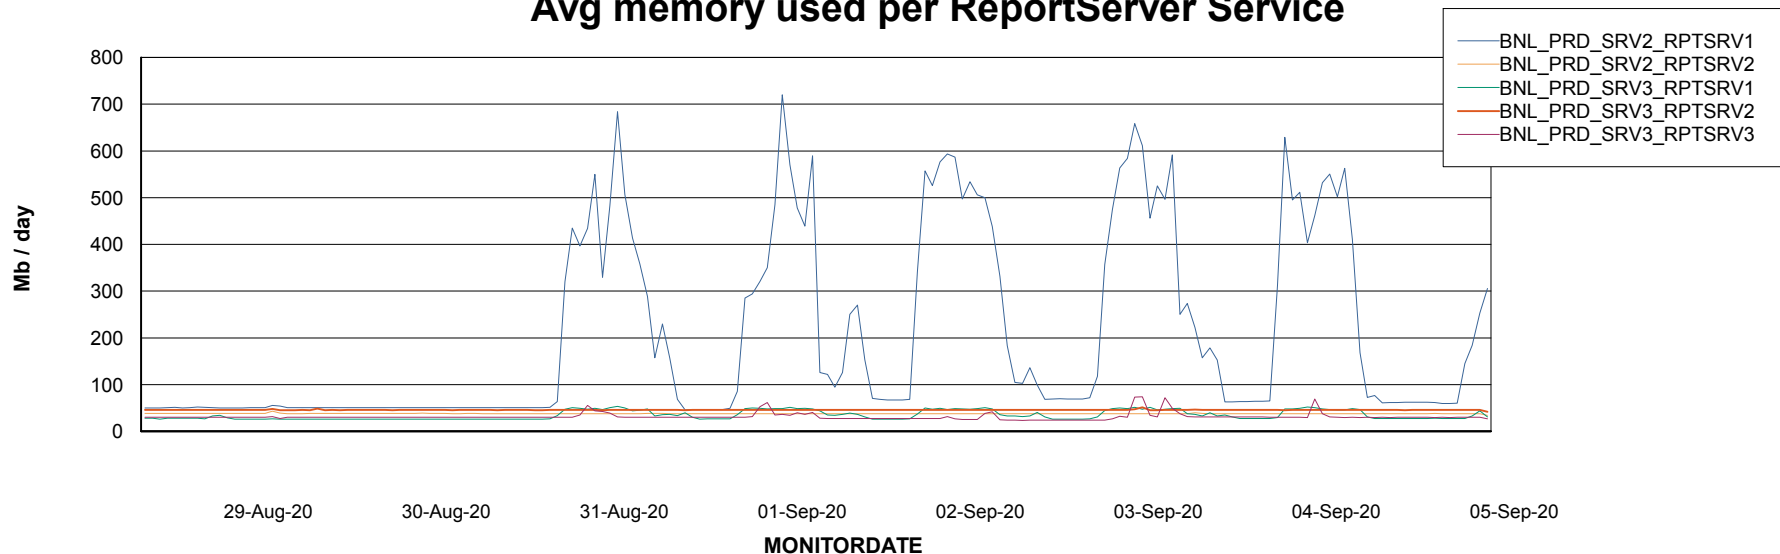

Avg users per day per ABS server

Weekly SLA Customer Report

Customer BNL_Production
Database ID 83

ABSSolute Web Component Services

Avg memory used per ReportServer Service

Disaster per ABS component