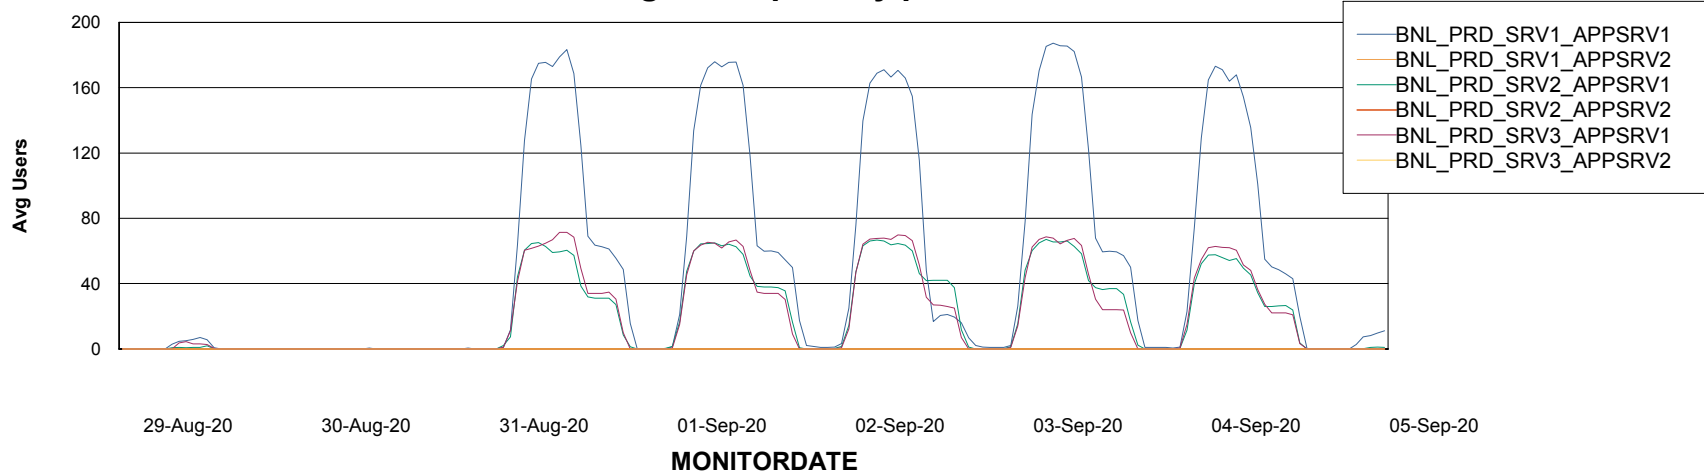

Avg users per day per ABS server