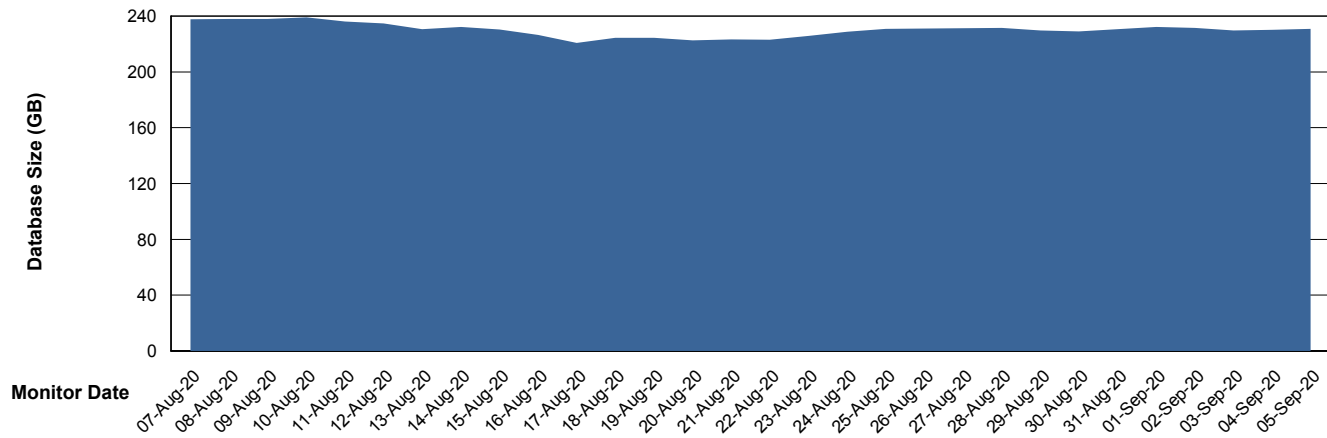

Weekly SLA Customer Report

Customer BNL_Production
Database ID 83

Database Performance BNLDB_FUT_FutureLive

Weekly SLA Customer Report

Customer BNL_Production
Database ID 83

Database Performance BNLDB_FUT_Standby

Weekly SLA Customer Report

Customer BNL_Production
Database ID 83

Database Performance BNLDB_Production

Weekly SLA Customer Report

Customer BNL_Production
 Database ID 83

DATABASE SIZE BNLDB_FUT_FutureLive

Database growth over last month

DATABASE SIZE BNLDB_Production

Database growth over last month

Weekly SLA Customer Report

Customer BNL_Production
Database ID 83

Database Tablespace BNLDB_FUT_FutureLive

Date	Tablespace Name	Filesize (Gb)	Usedsize (Gb)	Percentage free
05-Sep-20	ABSDATA	116	62	47
	INDX	172	81	53
04-Sep-20	ABSDATA	116	61	47
	INDX	172	81	53
03-Sep-20	ABSDATA	116	61	47
	INDX	172	81	53
02-Sep-20	ABSDATA	116	61	47
	INDX	172	81	53
01-Sep-20	ABSDATA	116	61	47
	INDX	172	81	53
31-Aug-20	ABSDATA	116	61	47
	INDX	172	81	53
30-Aug-20	ABSDATA	116	61	47
	INDX	172	81	53