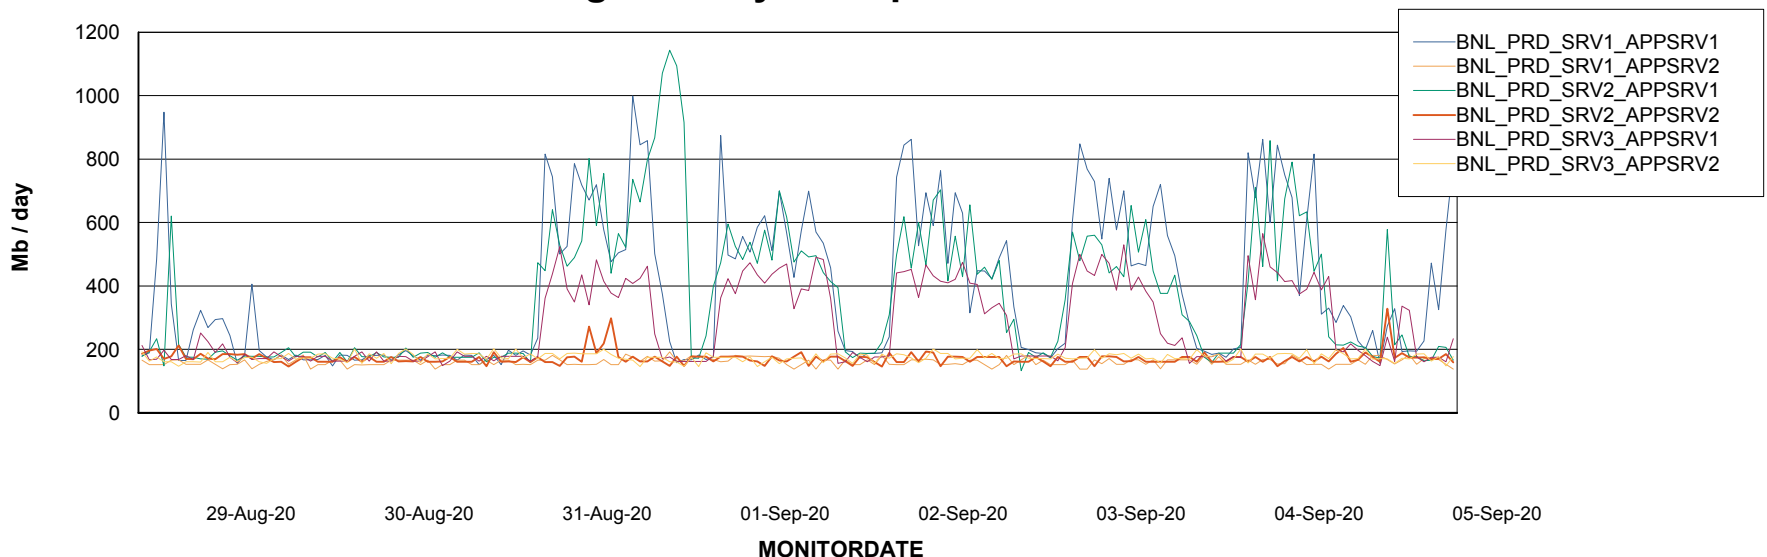

Weekly SLA Customer Report

Customer BNL_Production
 Database ID 83

Database Tablespace BNLDB_Production

Date	Tablespace Name	Filesize (Gb)	Usedsize (Gb)	Percentage free
05-Sep-20	ABSDATA	122	67	45
	INDX	340	132	61
04-Sep-20	ABSDATA	122	67	45
	INDX	340	132	61
03-Sep-20	ABSDATA	122	67	45
	INDX	340	132	61
02-Sep-20	ABSDATA	122	67	45
	INDX	340	131	61
01-Sep-20	ABSDATA	122	67	45
	INDX	340	131	61
31-Aug-20	ABSDATA	122	66	46
	INDX	340	131	61
30-Aug-20	ABSDATA	122	66	46
	INDX	340	131	61

Standby Database Health BNL_Production

Recovery lag for last 7 days

Weekly SLA Customer Report

Customer BNL_Production
Database ID 83

ABSSolute Application Server Services

Avg memory used per ABS Server Service