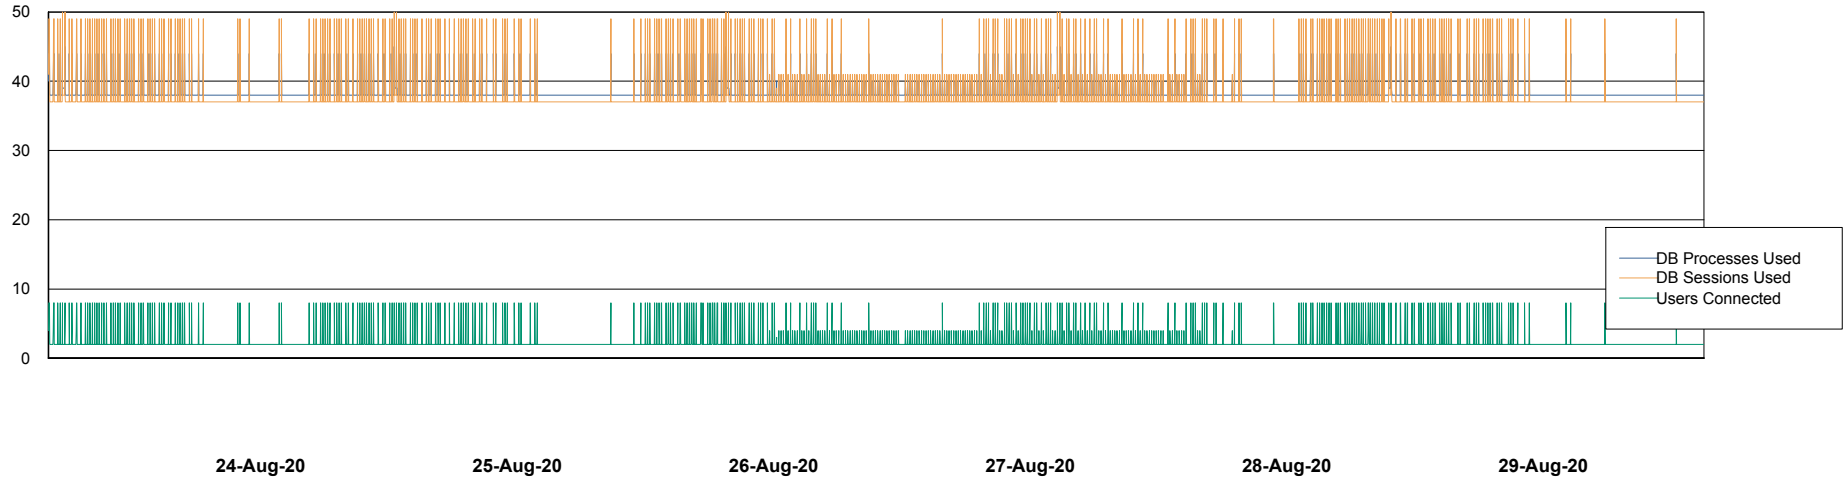

Weekly SLA Customer Report

Customer VOS_Production
Database ID 68

Database Performance VOSDB_Production

Weekly SLA Customer Report

Customer VOS_Production
Database ID 68

Database Performance VOSDB_Standby

Weekly SLA Customer Report