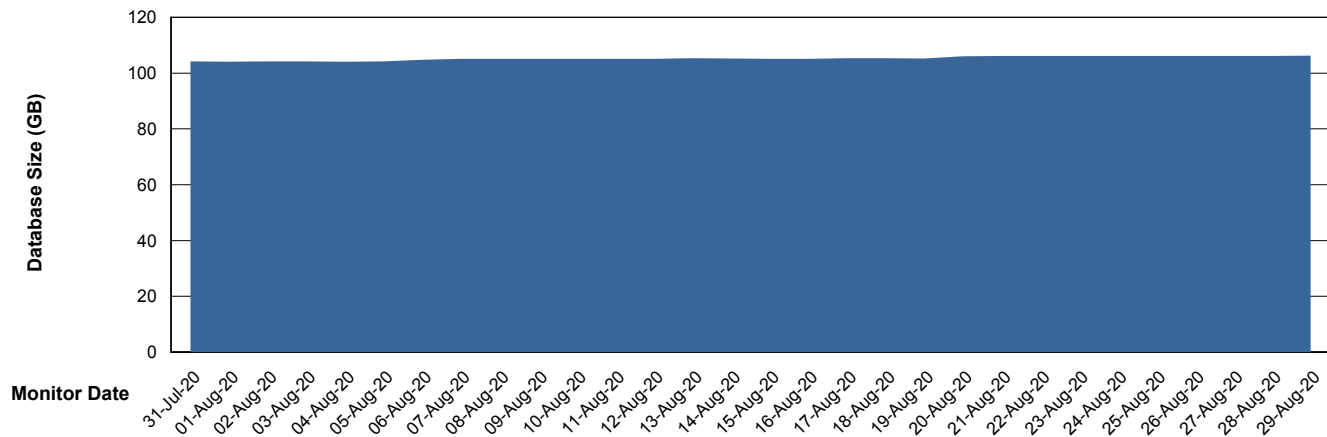

DATABASE SIZE VOSBIDB_Production

Database growth over last month