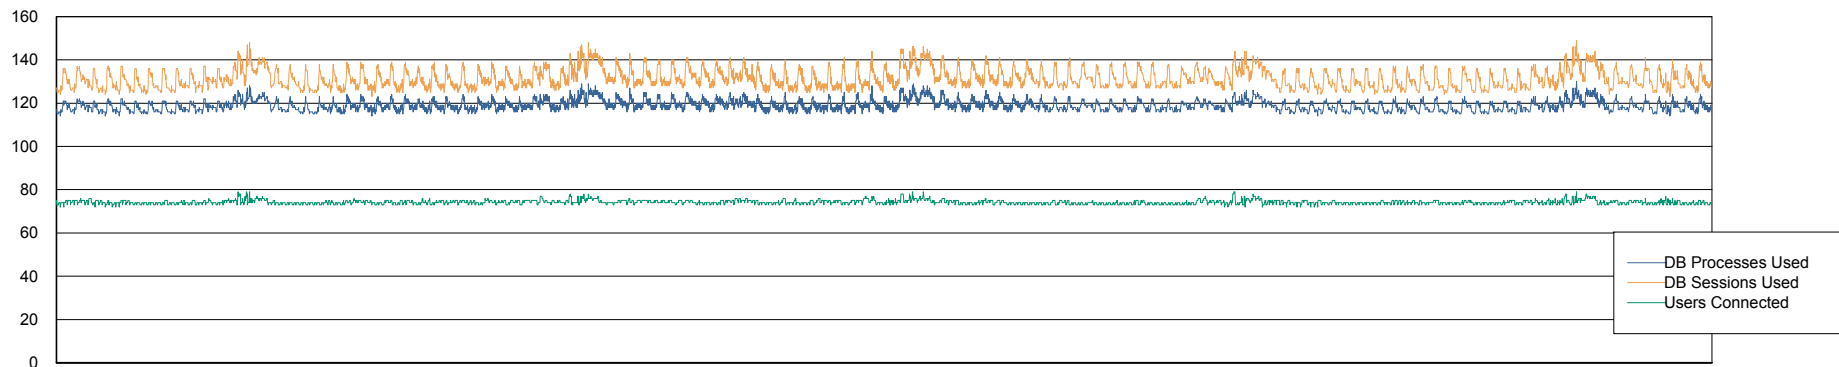

Database Performance VOSBIDB_Production

24-Aug-20   25-Aug-20   26-Aug-20   27-Aug-20   28-Aug-20   29-Aug-20