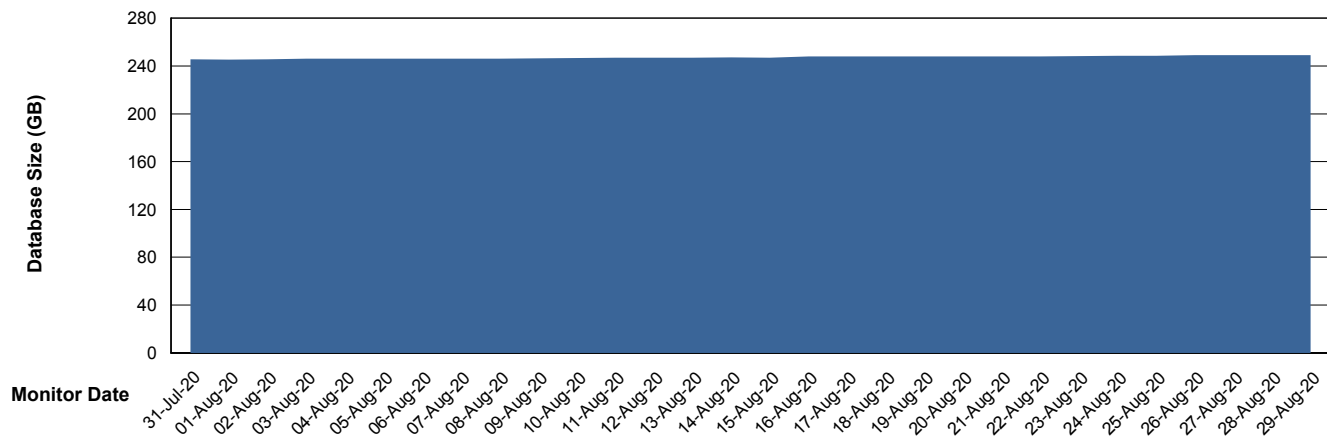

Customer VOS_Production
Database ID 68

DATABASE SIZE VOSBIDB_Production

Database growth over last month

DATABASE SIZE VOSDB_Production

Database growth over last month

Weekly SLA Customer Report

Customer VOS_Production
Database ID 68

Database Tablespace VOSBIDB_Production

Date	Tablespace Name	Filesize (Gb)	Usedsize (Gb)	Percentage free
29-Aug-20	ABSDATA	70	41	41
	INDX	74	58	22
28-Aug-20	ABSDATA	70	41	41
	INDX	74	58	22
27-Aug-20	ABSDATA	70	41	41
	INDX	74	58	22
26-Aug-20	ABSDATA	70	41	41
	INDX	74	58	22
25-Aug-20	ABSDATA	70	41	41
	INDX	74	58	22
24-Aug-20	ABSDATA	70	41	41
	INDX	74	58	22
23-Aug-20	ABSDATA	70	41	41
	INDX	74	58	22