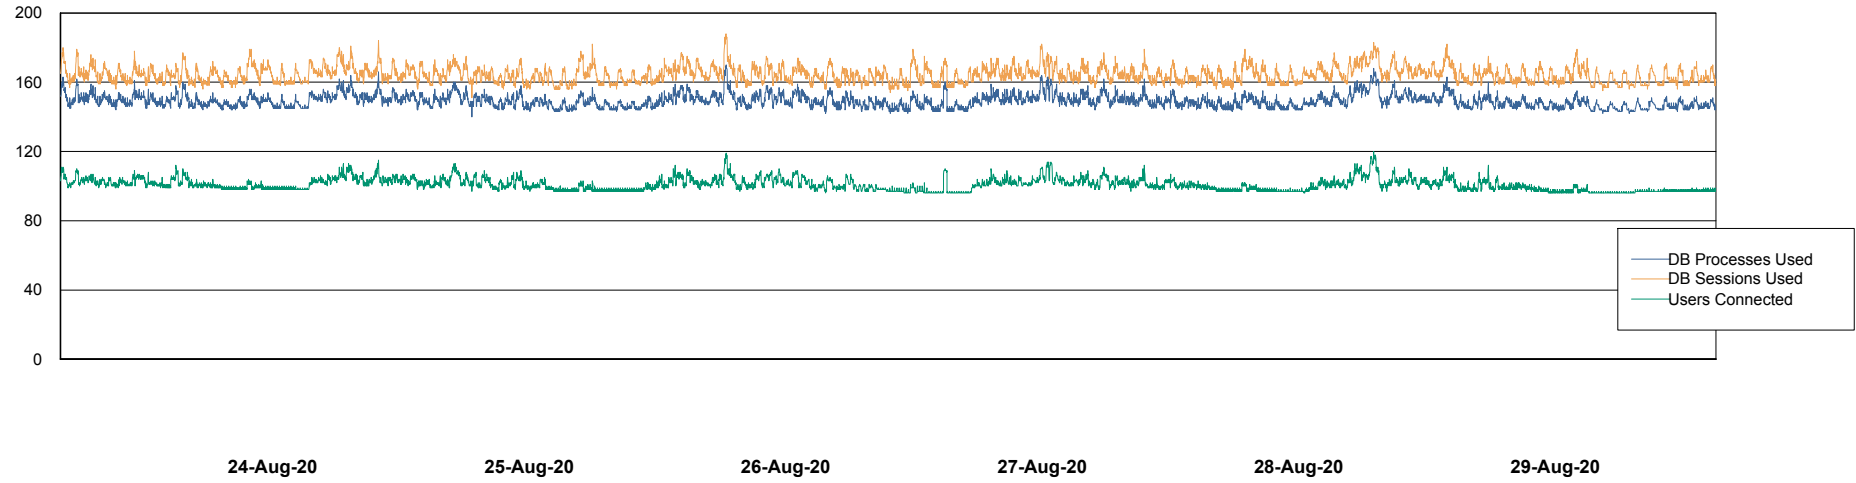

Database Performance VOSDB_Production