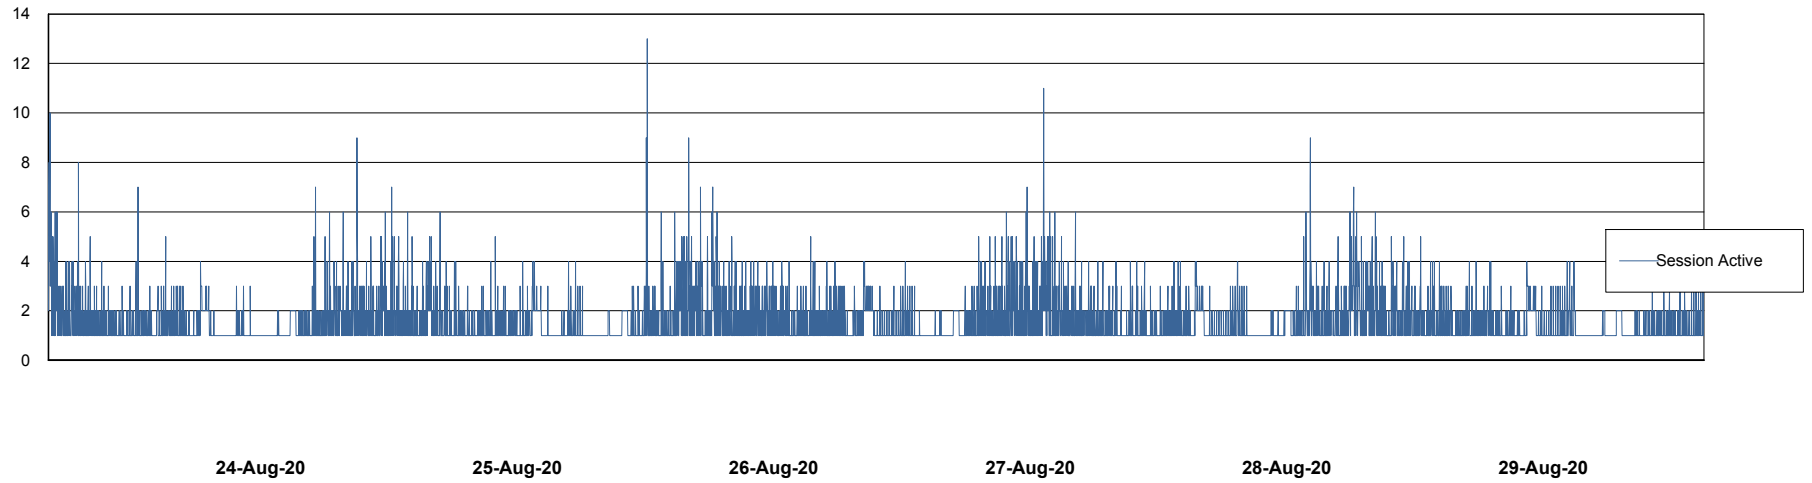

Database Performance VOSDB_Production