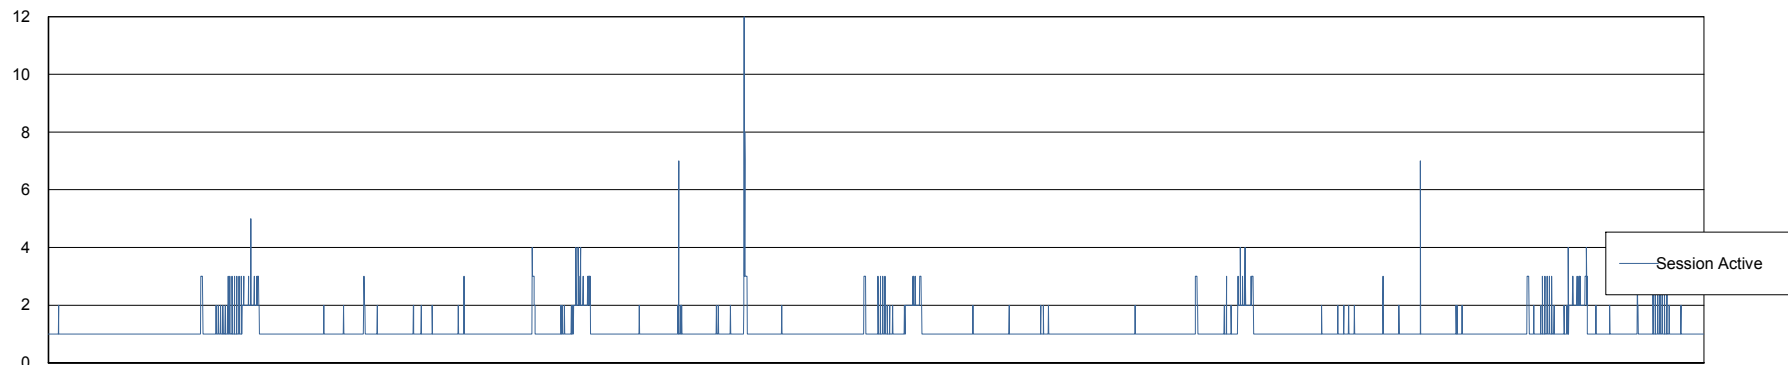

Weekly SLA Customer Report

Customer VOS_Production
Database ID 68

Database Performance VOSBIDB_Production

24-Aug-20 25-Aug-20 26-Aug-20 27-Aug-20 28-Aug-20 29-Aug-20

24-Aug-20 25-Aug-20 26-Aug-20 27-Aug-20 28-Aug-20 29-Aug-20