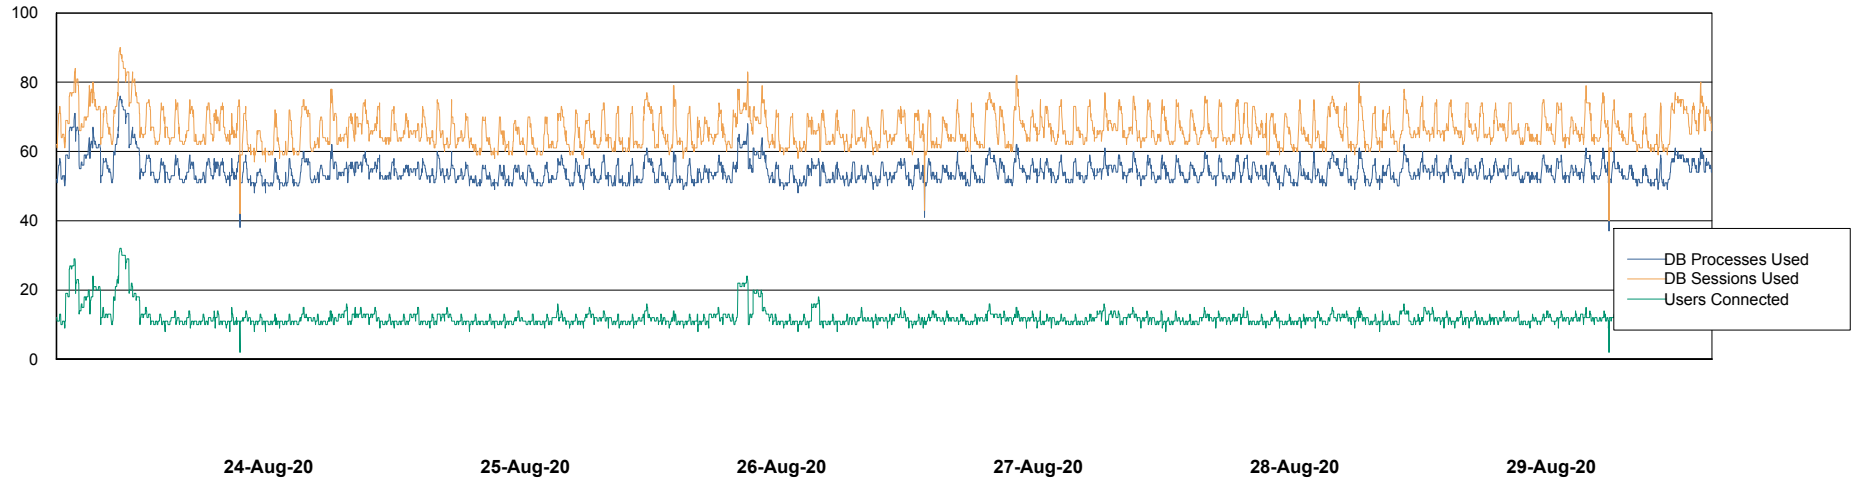

Database Performance VENDB_BI