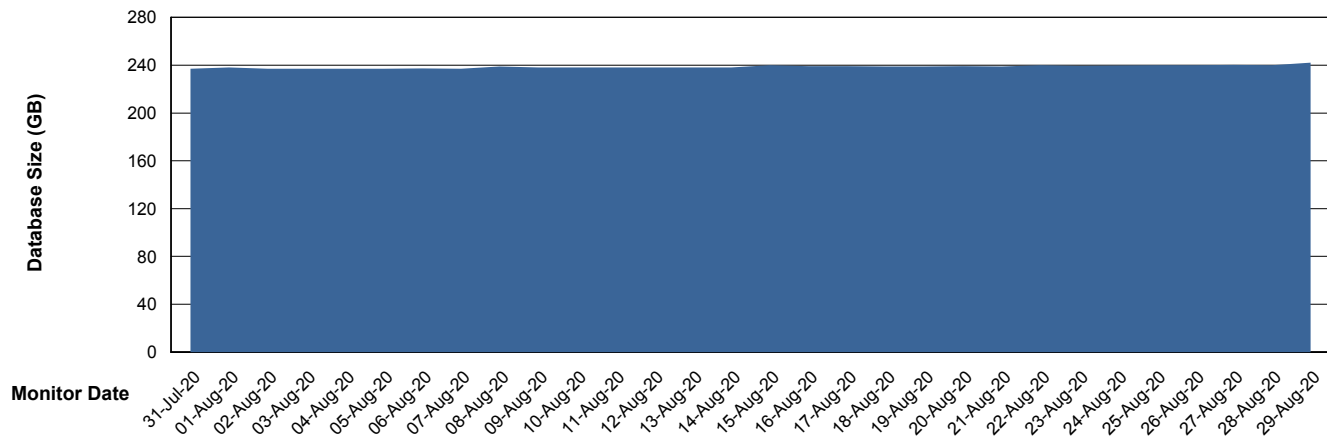

Weekly SLA Customer Report

Customer VEN_Production
Database ID 35

Database Performance VENDB_BI

Weekly SLA Customer Report

Customer VEN_Production
Database ID 35

DATABASE SIZE ABSVEN06 Primary DB 2019

Database growth over last month