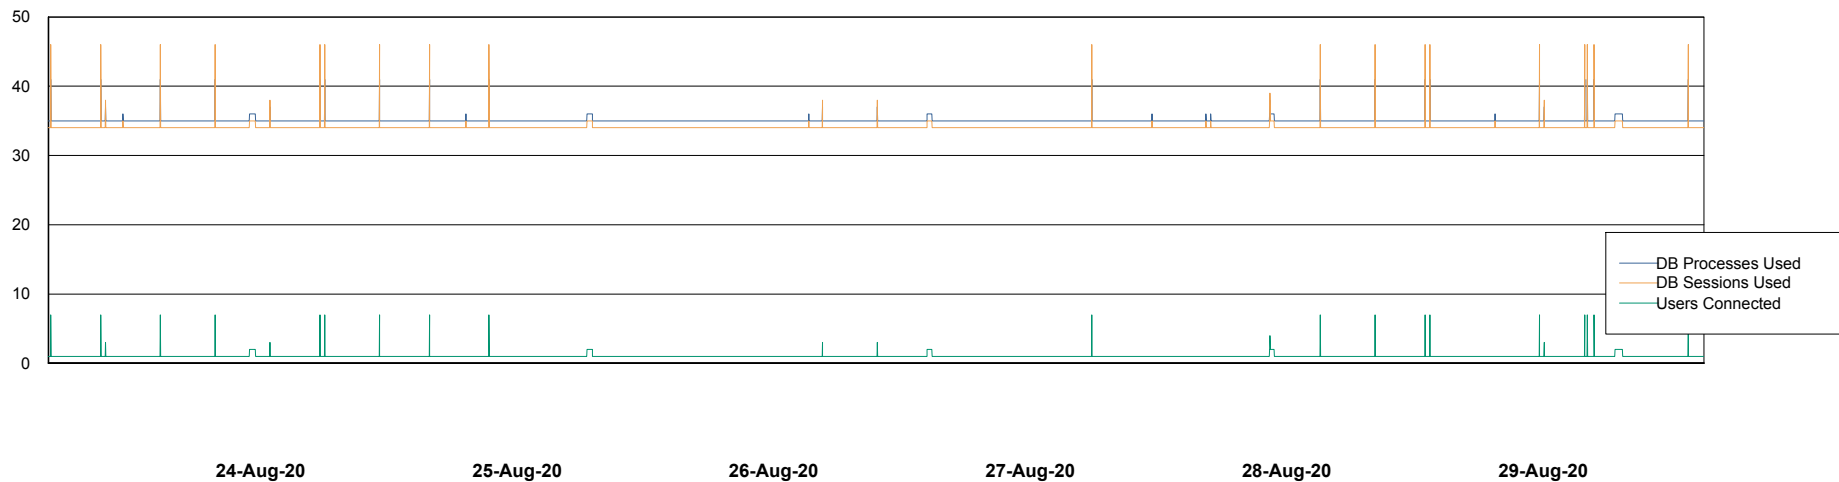

Weekly SLA Customer Report

Customer VEN_Production
Database ID 35

Database Performance ABSVEN06 Primary DB 2019

Weekly SLA Customer Report

Customer VEN_Production
Database ID 35

Database Performance ABSVEN07 Standby DB 2019