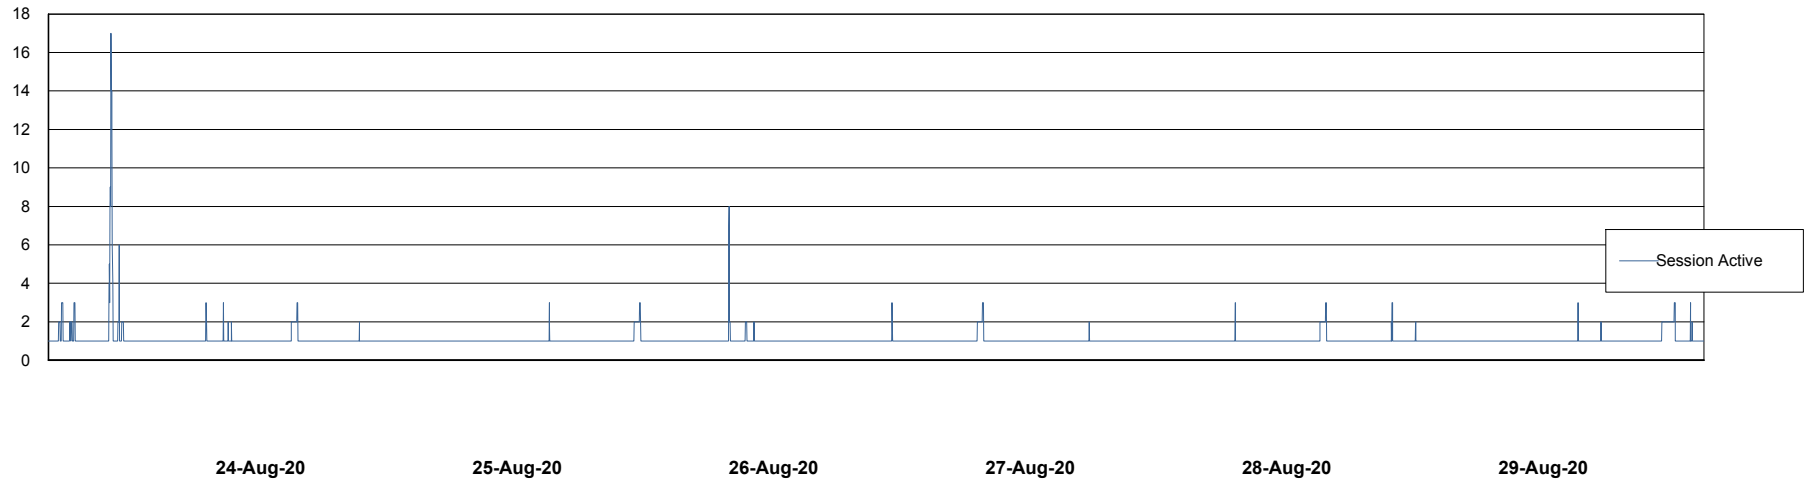

Weekly SLA Customer Report

Customer VEN_Production
Database ID 35

Database Performance ABSVEN06 Primary DB 2019

Weekly SLA Customer Report

Customer VEN_Production
Database ID 35

Database Performance ABSVEN07 Standby DB 2019

Weekly SLA Customer Report

Customer VEN_Production
Database ID 35

Database Performance VENDB_BI

Weekly SLA Customer Report

Customer VEN_Production
Database ID 35

DATABASE SIZE ABSVEN06 Primary DB 2019

Database growth over last month