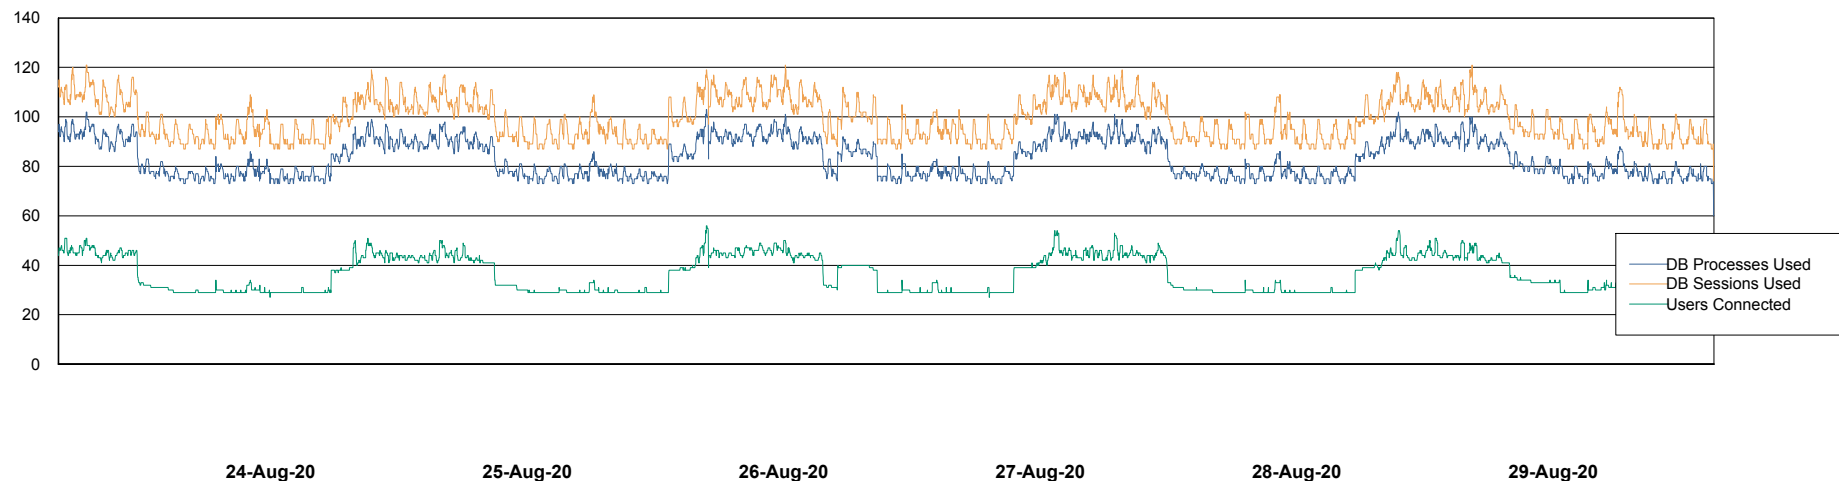

Database Performance ABSVEN06 Primary DB 2019