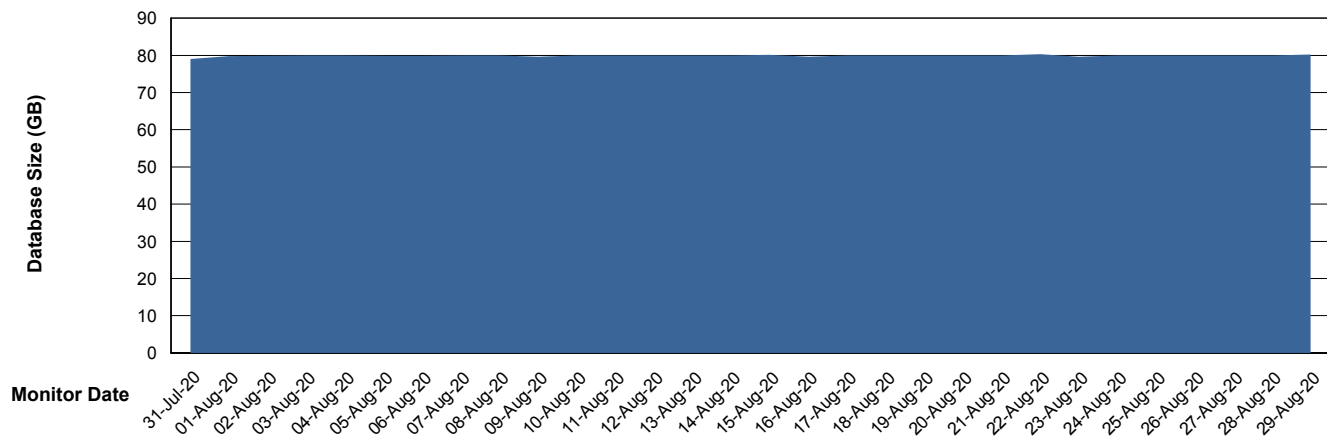

DATABASE SIZE VENDB_BI

Database growth over last month