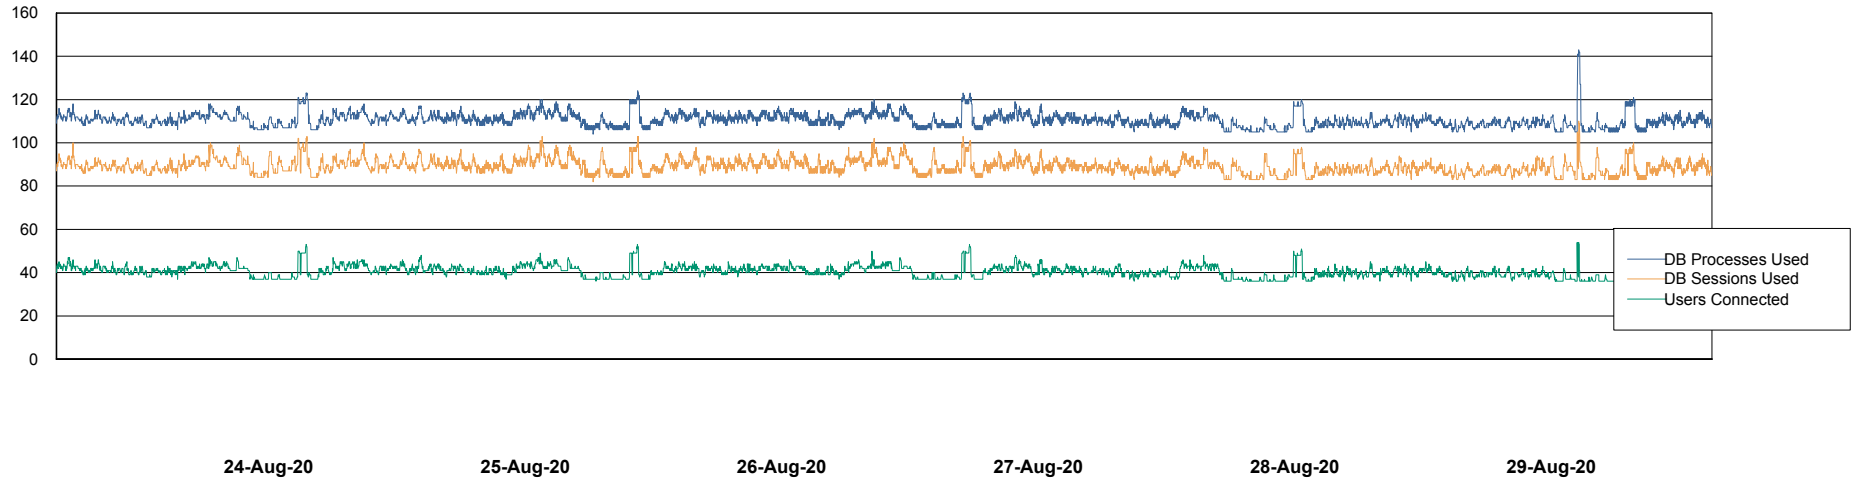

Database Performance STKDB_ABS1 Production Database