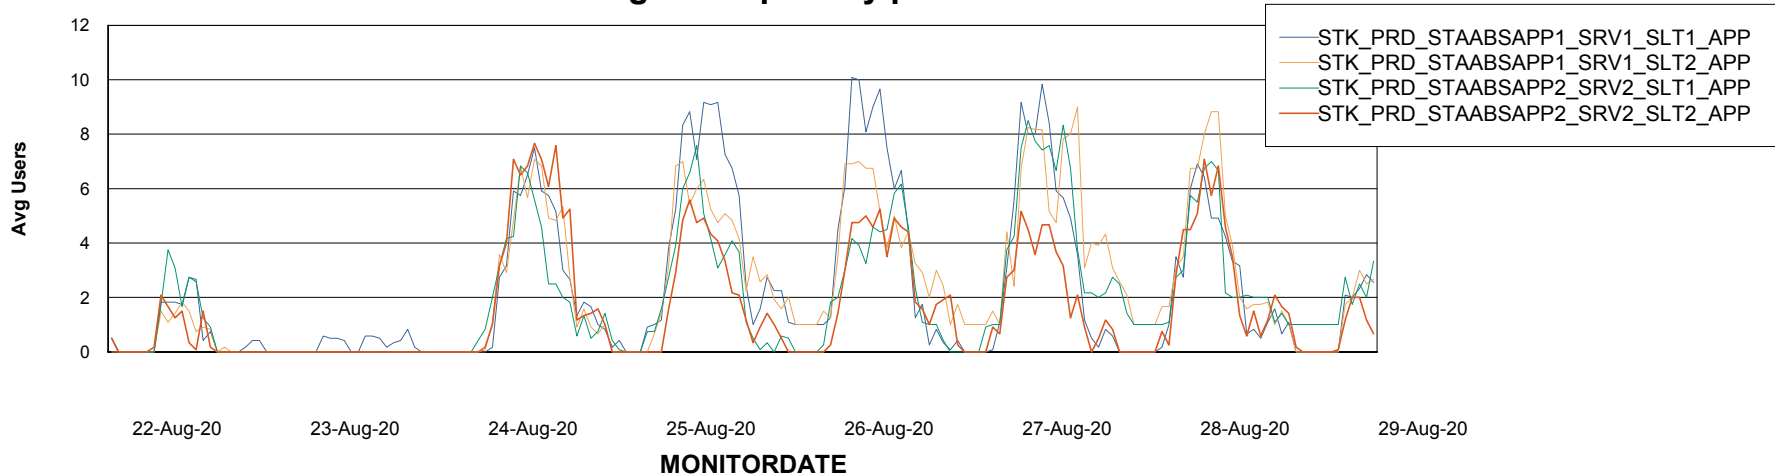

Avg users per day per ABS server