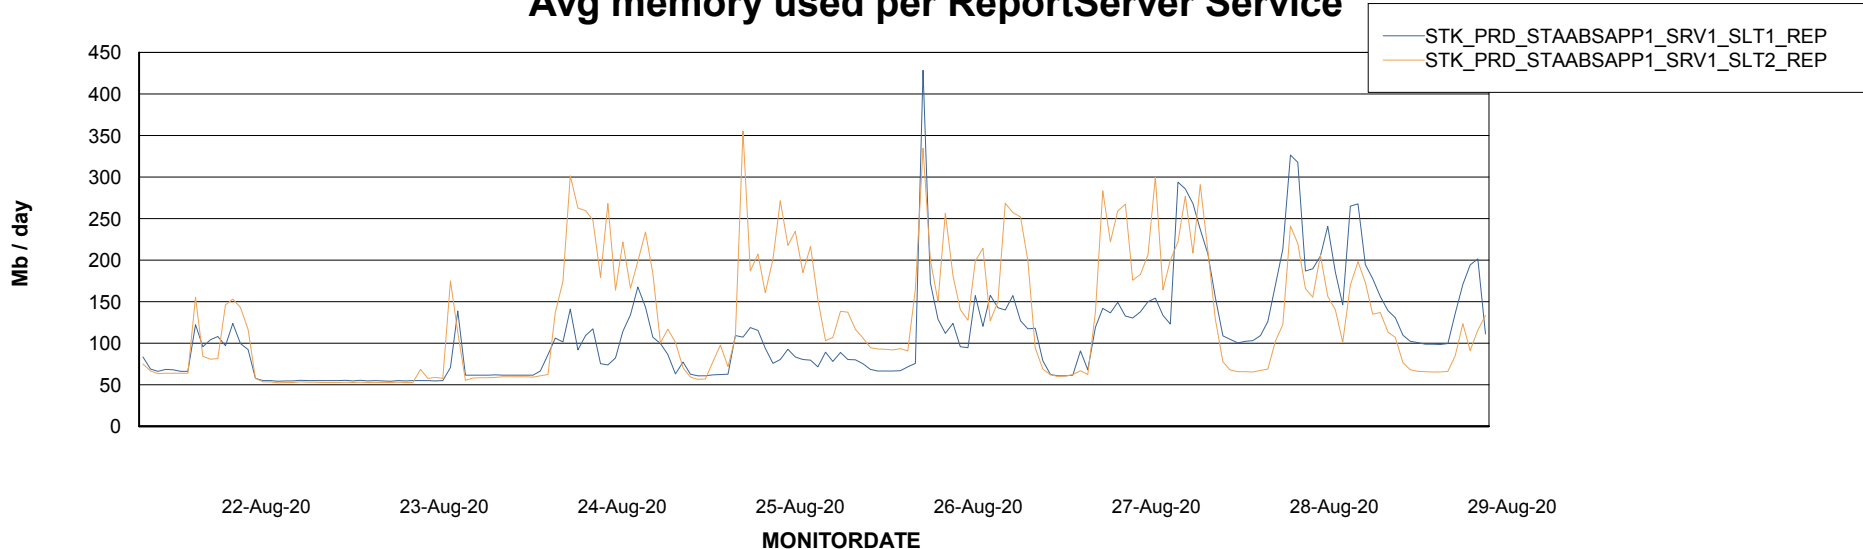

Avg memory used per ABS Server Service

Avg users per day per ABS server

Weekly SLA Customer Report

Customer STK_Production
Database ID 82

ABSSolute Application ReportServer Services

Avg memory used per ReportServer Service