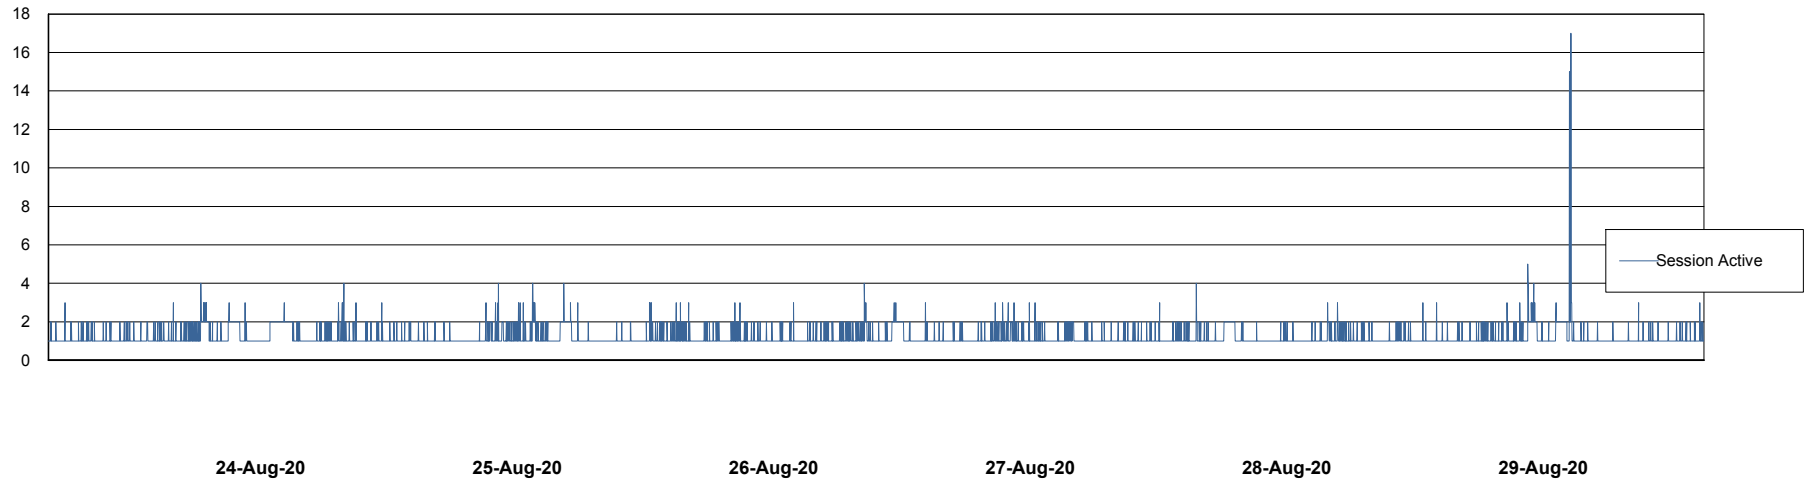

Weekly SLA Customer Report

Customer STK_Production
Database ID 82

Harddisk Usage STK_STAABSDB2 Standby DB Server

	Free disk space on c: (%)	Total disk space on c: (Gb)	Free disk space on d: (%)	Total disk space on d: (Gb)	Free disk space on e: (%)	Total disk space on e: (Gb)
29-Aug-20	73	99	45	350	26	1,000
28-Aug-20	73	99	45	350	26	1,000
27-Aug-20	73	99	45	350	26	1,000
26-Aug-20	73	99	45	350	26	1,000
25-Aug-20	73	99	44	350	26	1,000
24-Aug-20	73	99	45	350	26	1,000
23-Aug-20	73	99	45	350	26	1,000

Weekly SLA Customer Report

Customer STK_Production
Database ID 82

Database Performance STKDB_ABS1 Production Database

Weekly SLA Customer Report

Customer STK_Production
Database ID 82

Database Performance STKDB_ABS1SB Standby Database