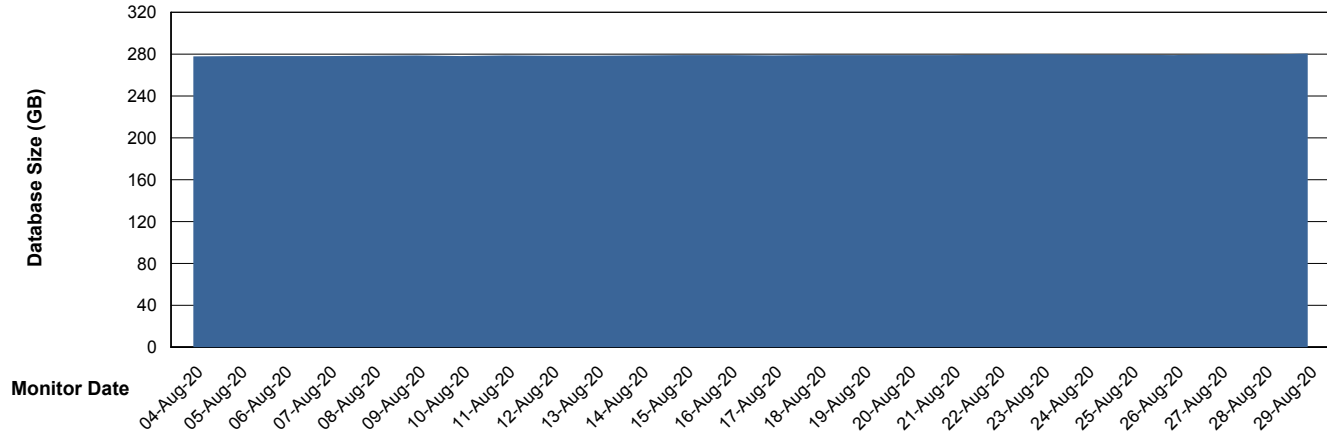

Database growth over last month

Database Tablespace STKDB_ABS1 Production Database

Date	Tablespace Name	Filesize (Gb)	Usedsize (Gb)	Percentage free
29-Aug-20	ABSDATA	177	117	34
	INDX	186	156	16
28-Aug-20	ABSDATA	177	117	34
	INDX	186	156	16
27-Aug-20	ABSDATA	177	117	34
	INDX	186	156	16
26-Aug-20	ABSDATA	177	117	34
	INDX	186	156	16
25-Aug-20	ABSDATA	177	117	34
	INDX	186	156	16
24-Aug-20	ABSDATA	177	117	34
	INDX	186	156	16
23-Aug-20	ABSDATA	177	117	34
	INDX	186	156	16