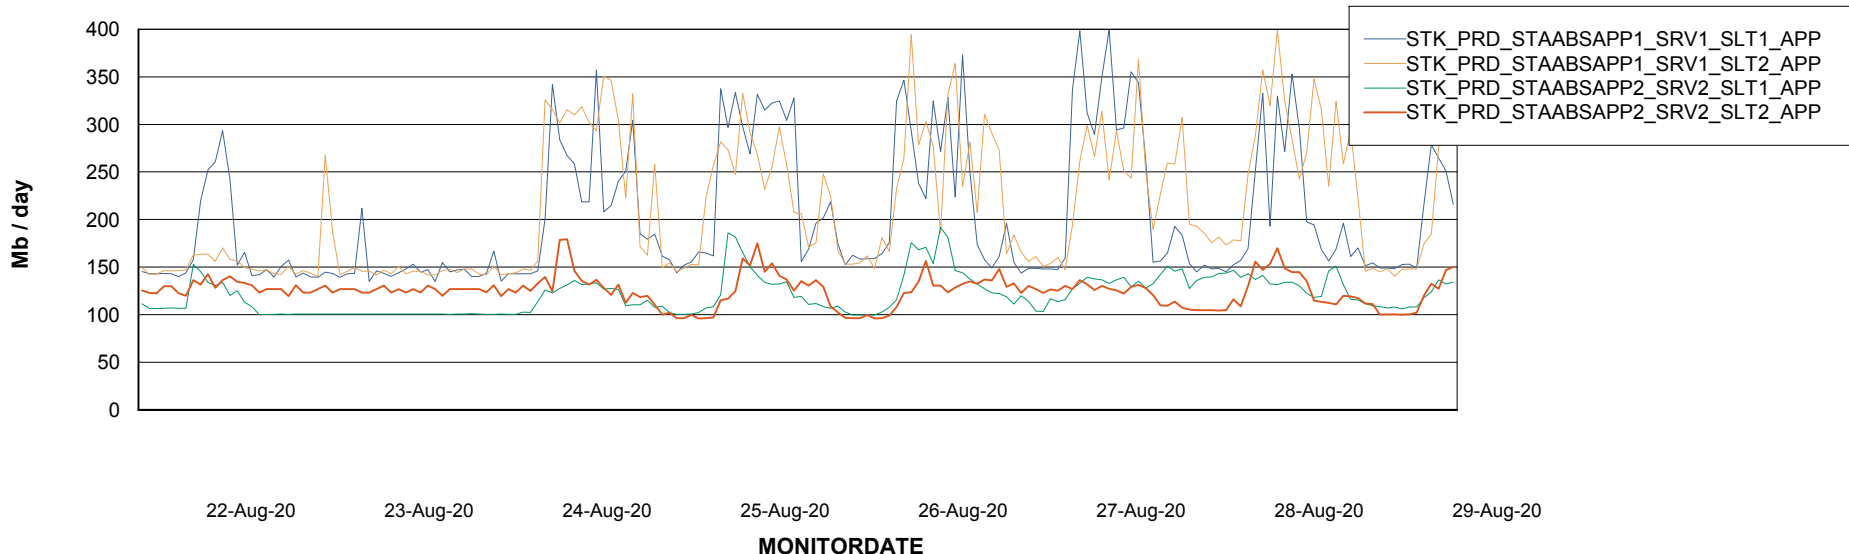

ABSSolute Application Server Services

Avg memory used per ABS Server Service