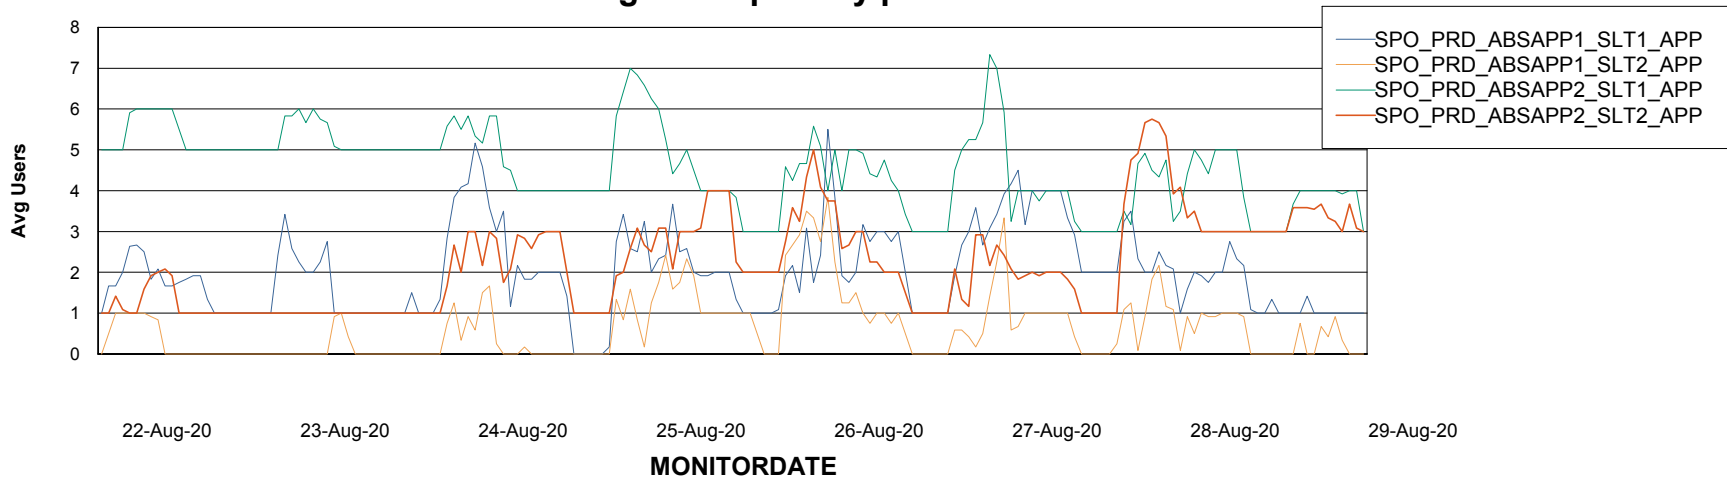

Avg users per day per ABS server