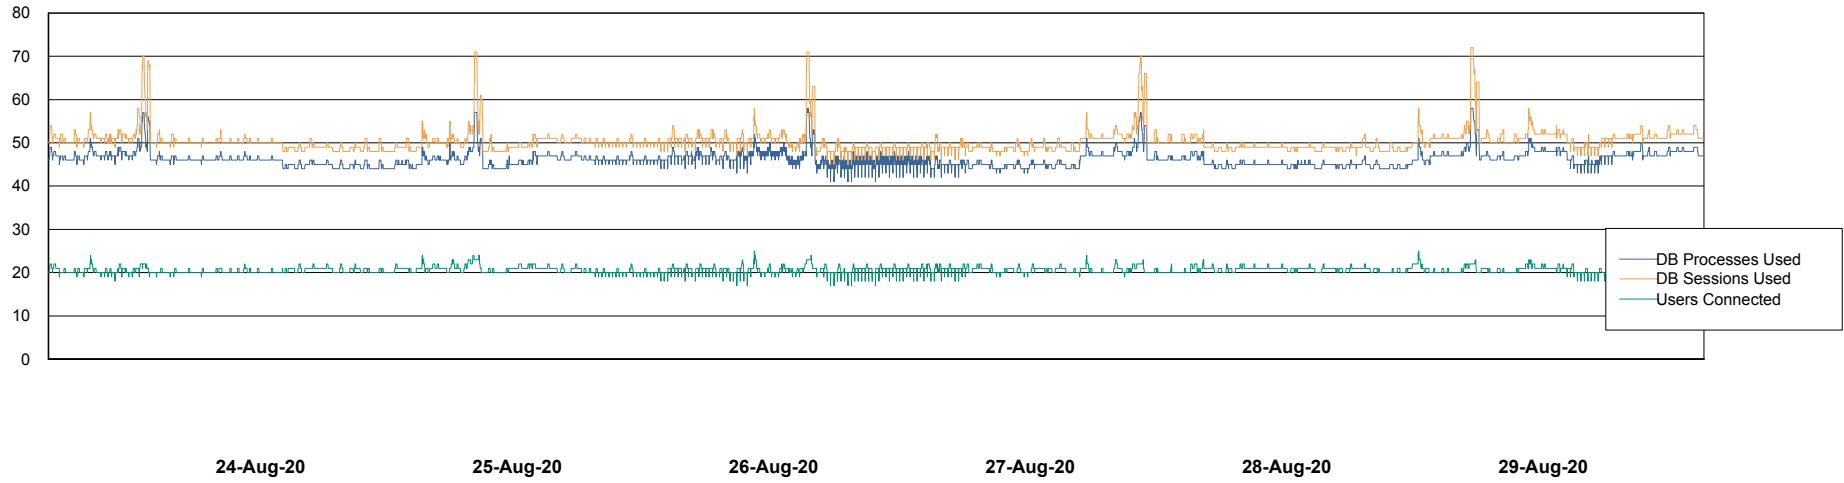

Database Performance SPODB_BI