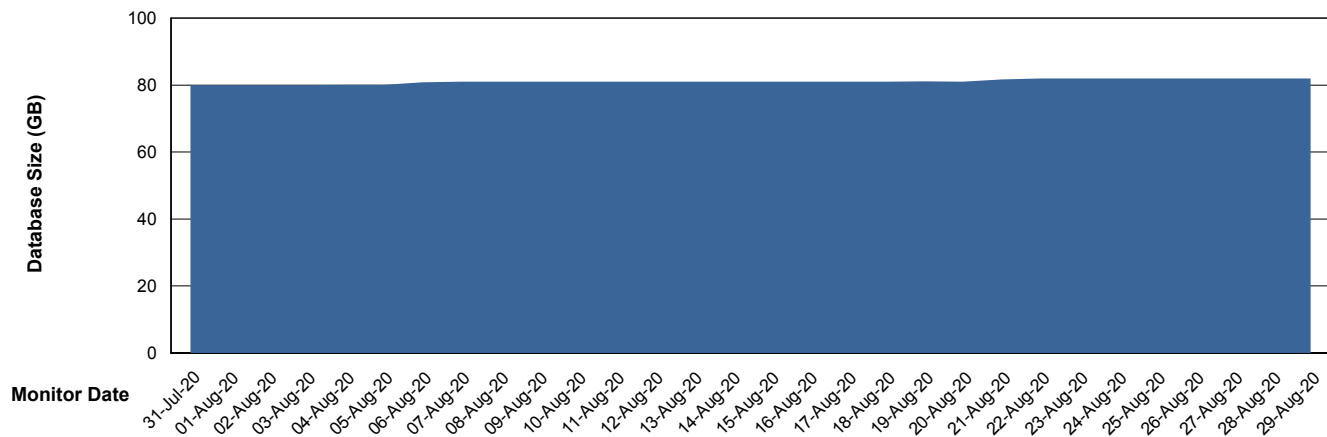

DATABASE SIZE SPODB_Production

Database growth over last month