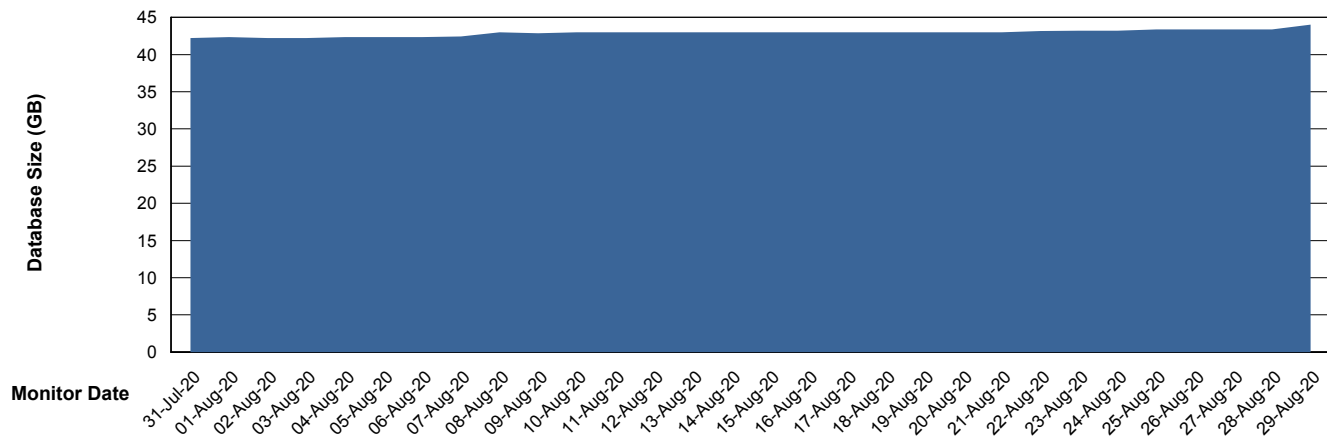

Weekly SLA Customer Report

Customer SPO_Production Silver
Database ID 57

Database Performance SPODB_Standby

Weekly SLA Customer Report

Customer SPO_Production Silver
Database ID 57

DATABASE SIZE SPODB_BI

Database growth over last month