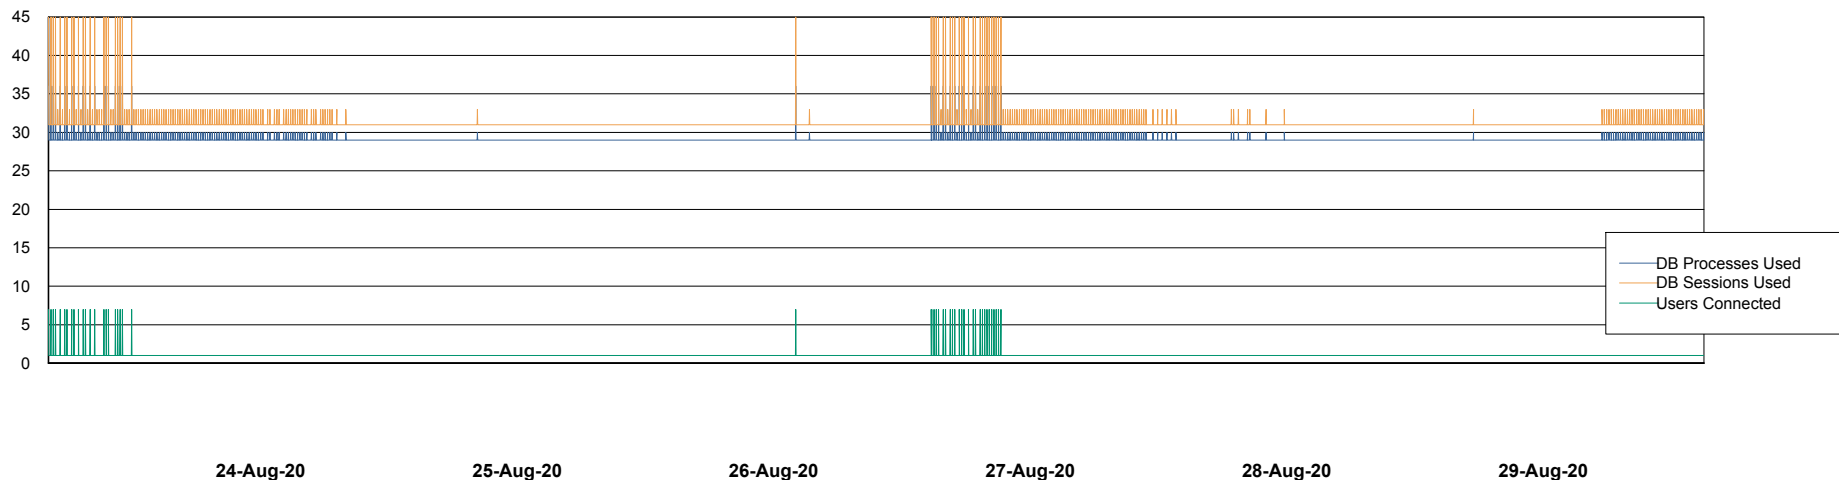

Weekly SLA Customer Report

Customer SPO_Production Silver
Database ID 57

Database Performance SPODB_BI

Weekly SLA Customer Report

Customer SPO_Production Silver
Database ID 57

Database Performance SPODB_Production

Weekly SLA Customer Report

Customer SPO_Production Silver
Database ID 57

Database Performance SPODB_Standby

Weekly SLA Customer Report

Customer SPO_Production Silver
Database ID 57

DATABASE SIZE SPODB_BI

Database growth over last month