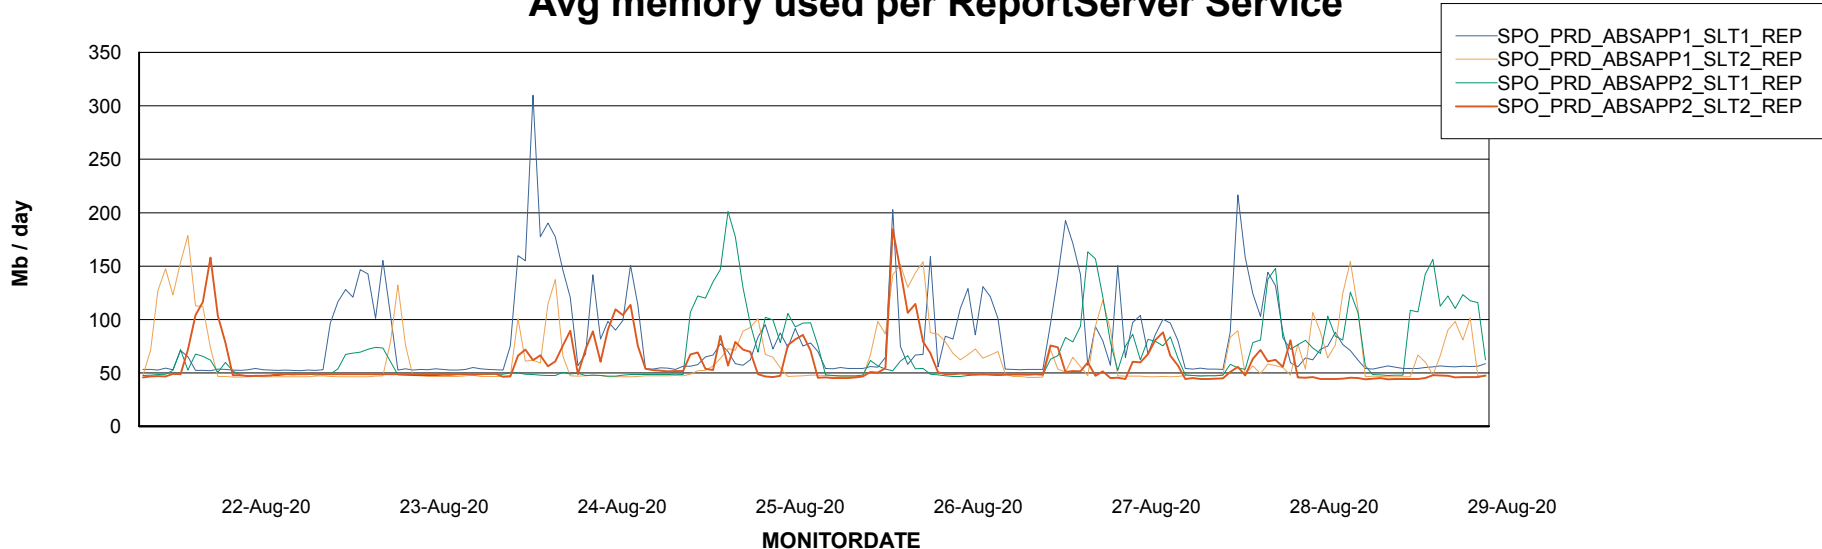

Avg users per day per ABS server

Weekly SLA Customer Report

Customer SPO_Production Silver
Database ID 57

ABSSolute Application ReportServer Services

Avg memory used per ReportServer Service

Disaster per ABS component