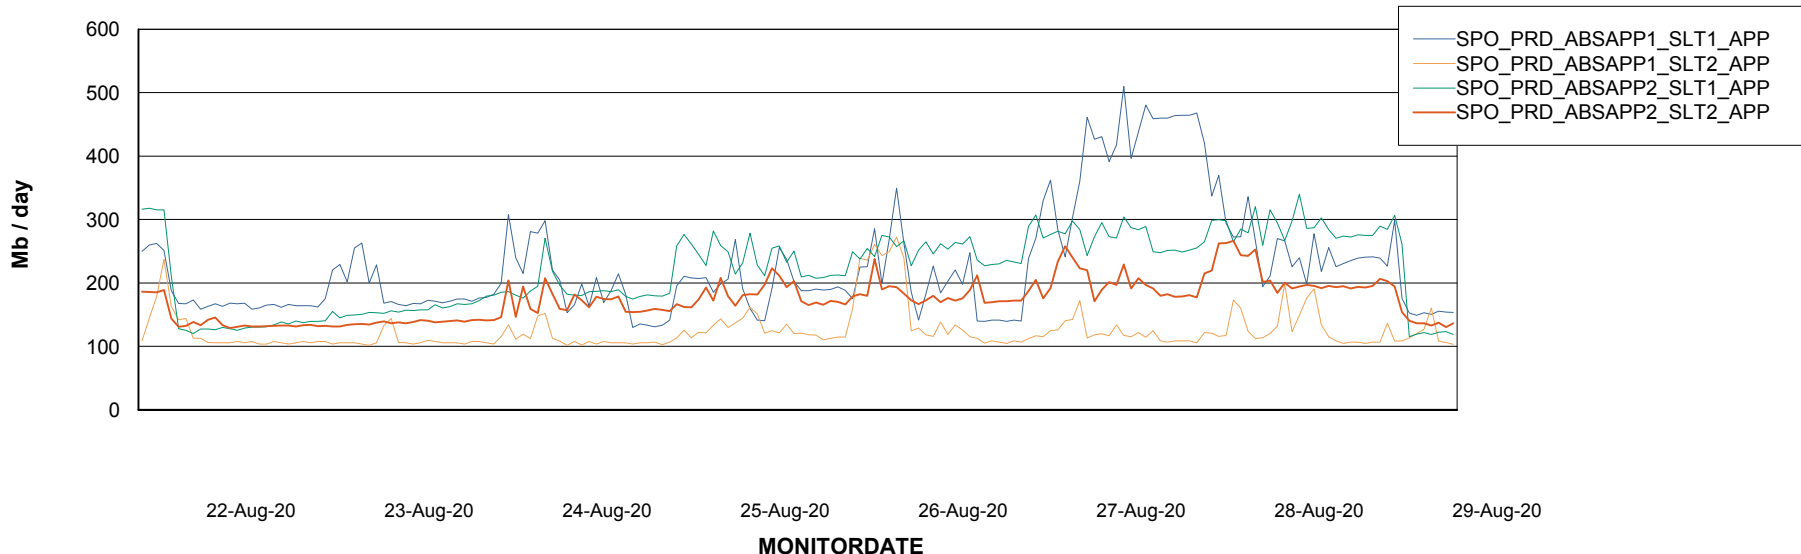

Standby Database Health SPO_Production Silver

Recovery lag for last 7 days

Weekly SLA Customer Report

Customer SPO_Production Silver
Database ID 57

ABSSolute Application Server Services

Avg memory used per ABS Server Service