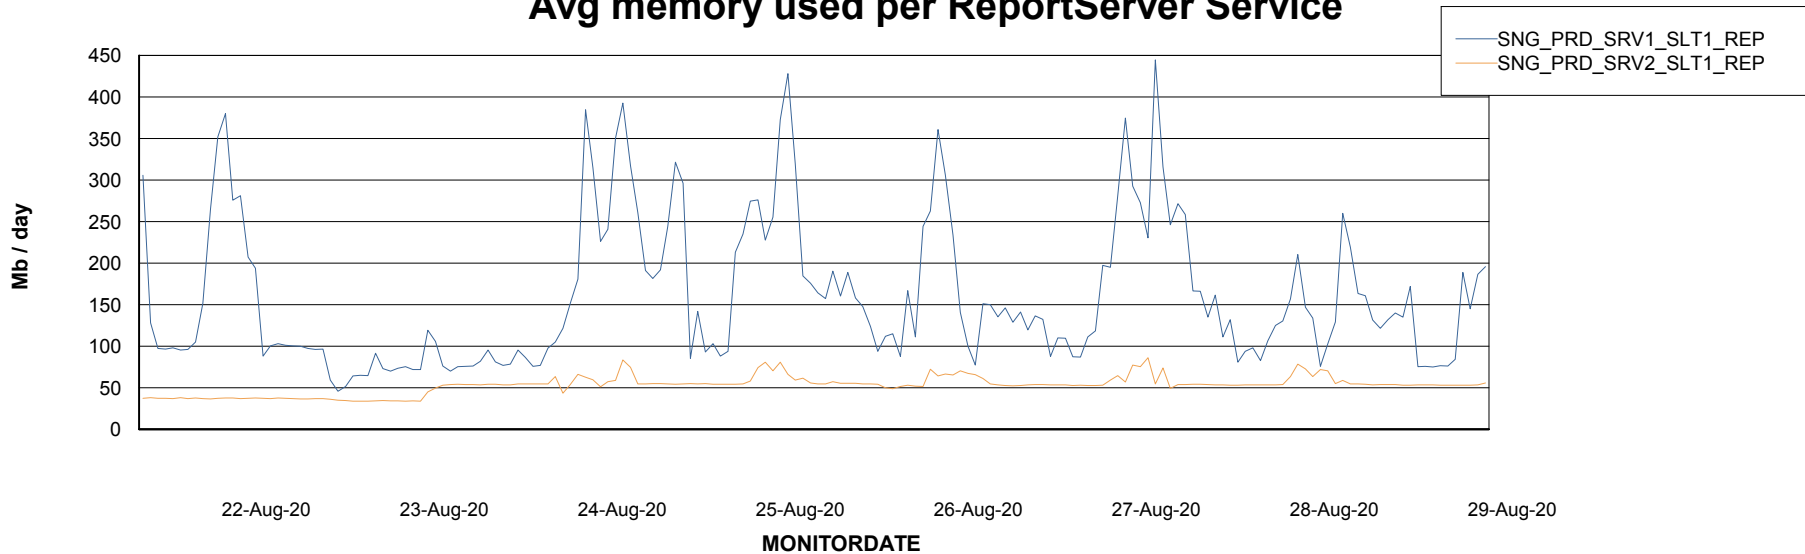

ABSSolute Application ReportServer Services

Avg memory used per ReportServer Service