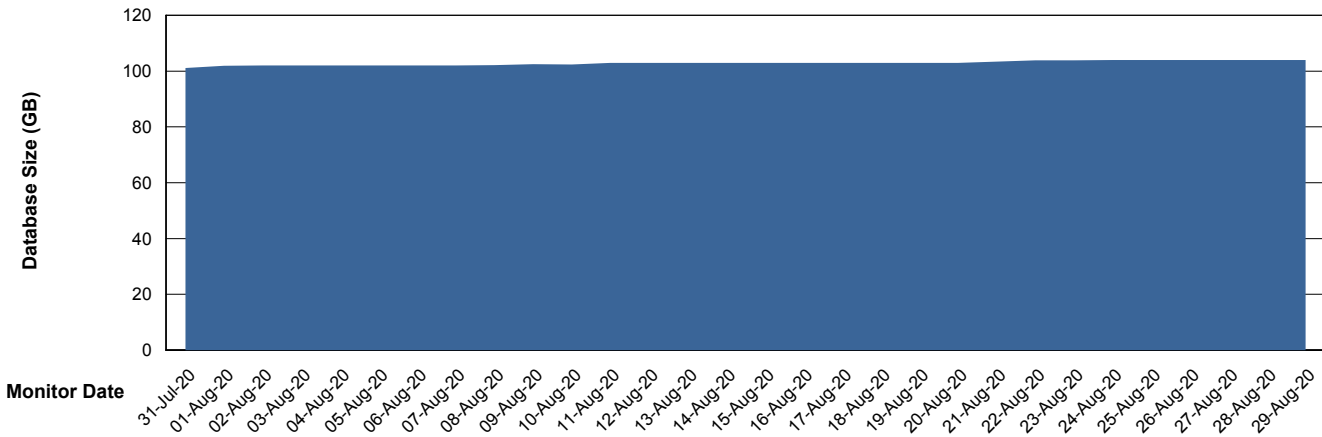

Weekly SLA Customer Report

Customer SNG_Production
Database ID 70

Database Performance SNGDB_Production

Weekly SLA Customer Report

Customer SNG_Production
 Database ID 70

DATABASE SIZE SNGDB_Production

Database growth over last month