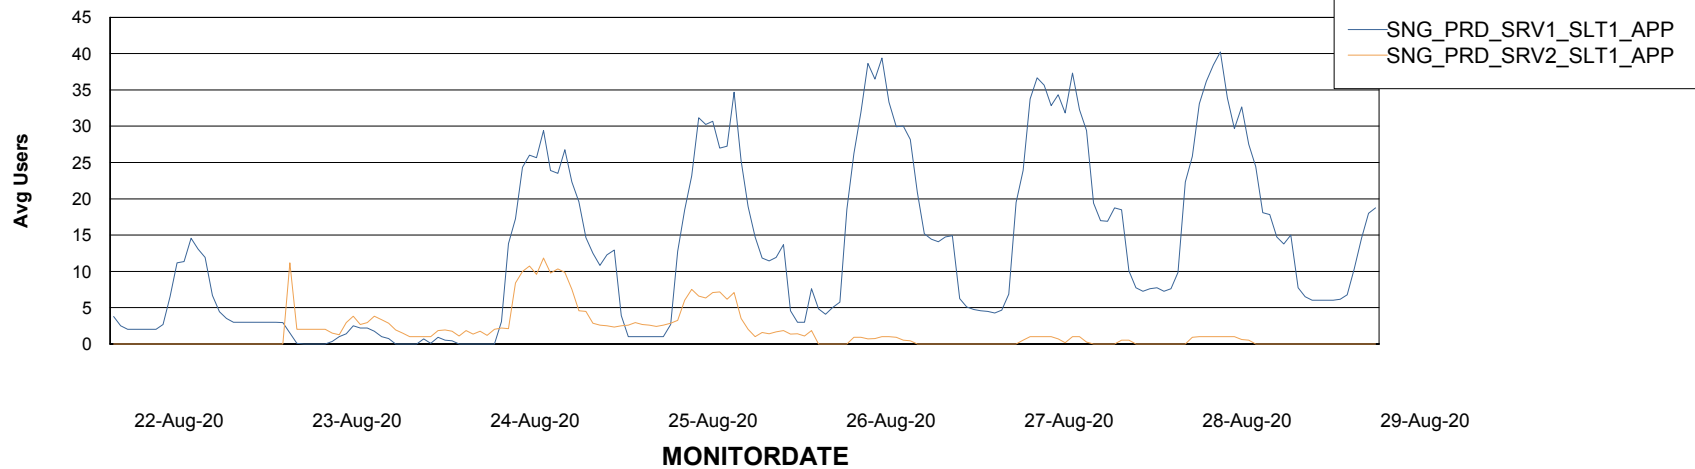

Weekly SLA Customer Report

Customer SNG_Production
Database ID 70

ABSSolute Application Server Services

Avg memory used per ABS Server Service

Avg users per day per ABS server

Weekly SLA Customer Report

Customer SNG_Production
Database ID 70