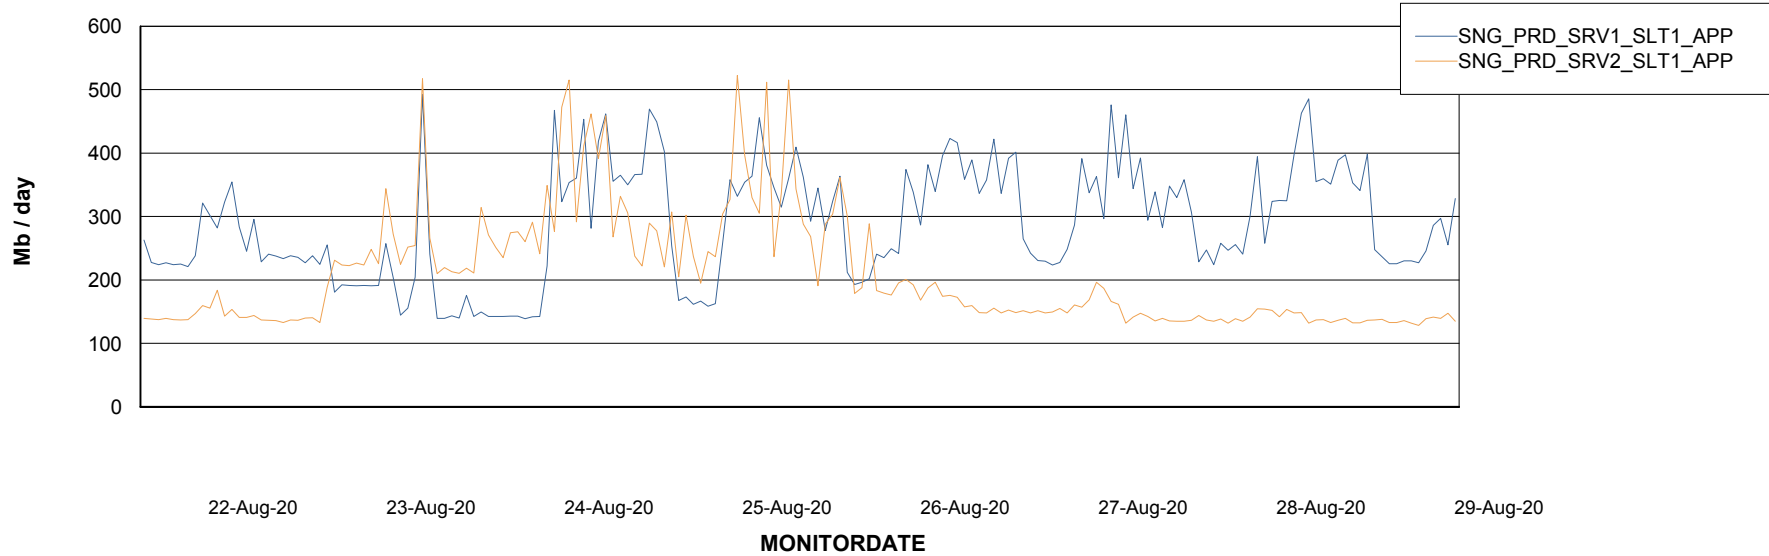

Database Tablespace SNGDB_Production

Date	Tablespace Name	Filesize (Gb)	Usedsize (Gb)	Percentage free
29-Aug-20	ABSDATA	40	24	40
	INDX	80	59	26
28-Aug-20	ABSDATA	40	24	40
	INDX	80	59	26
27-Aug-20	ABSDATA	40	24	40
	INDX	80	59	26
26-Aug-20	ABSDATA	40	24	40
	INDX	80	59	26
25-Aug-20	ABSDATA	40	24	40
	INDX	80	59	26
24-Aug-20	ABSDATA	40	24	40
	INDX	80	59	26
23-Aug-20	ABSDATA	40	24	40
	INDX	80	59	26

Weekly SLA Customer Report

Customer SNG_Production
Database ID 70

ABSSolute Application Server Services

Avg memory used per ABS Server Service

Avg users per day per ABS server

Weekly SLA Customer Report

Customer SNG_Production
Database ID 70