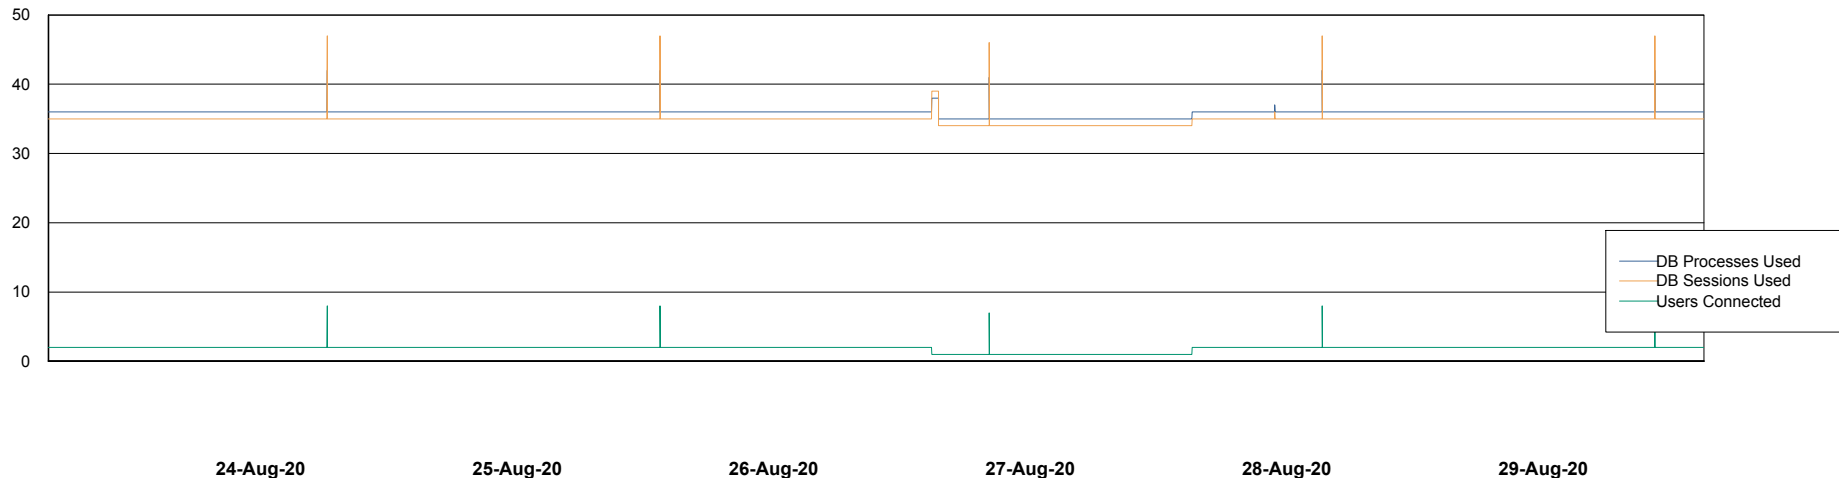

Weekly SLA Customer Report

Customer RSS Production
Database ID 52

Database Performance RSS_DB_Primary (2020)

Weekly SLA Customer Report

Customer RSS Production
Database ID 52

Database Performance RSS_DB_Standby (2020)