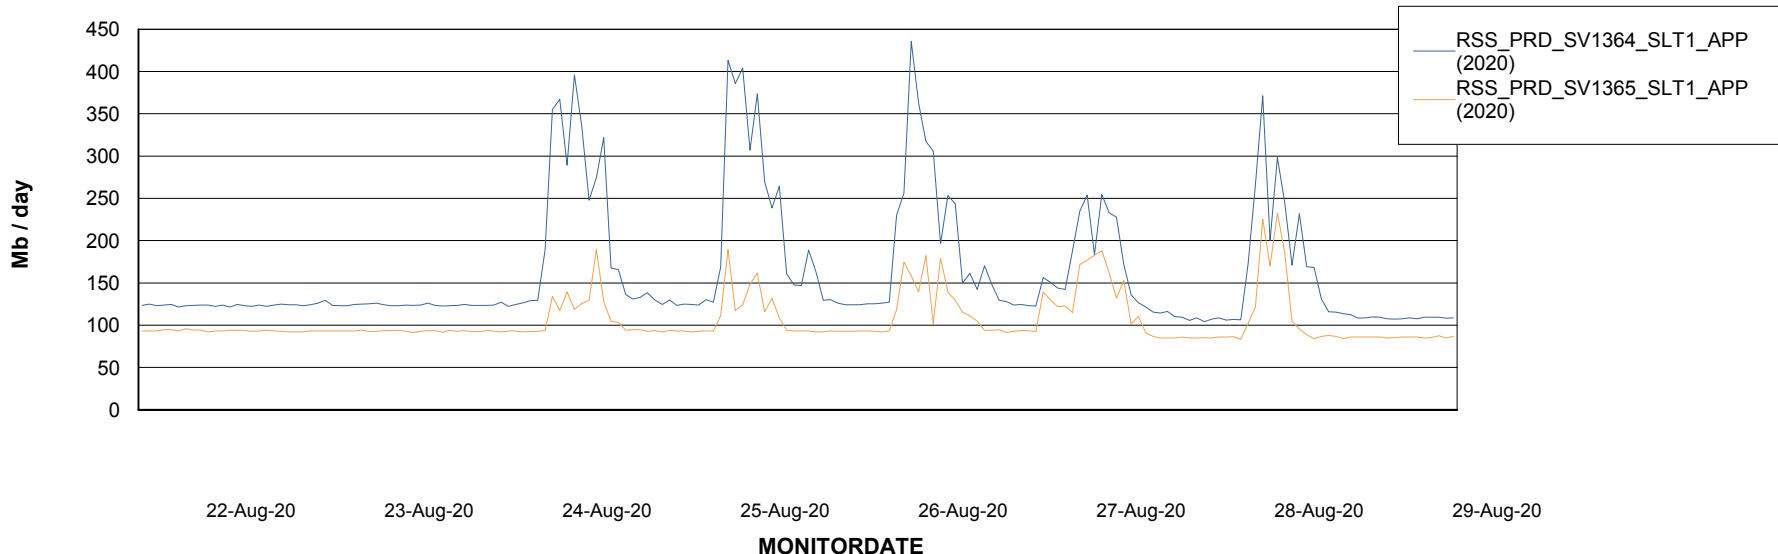

Weekly SLA Customer Report

Customer RSS Production
 Database ID 52

DATABASE SIZE RSS_DB_Primary (2020)

Database growth over last month

Database Tablespace RSS_DB_Primary (2020)

Date	Tablespace Name	Filesize (Gb)	Usedsize (Gb)	Percentage free
29-Aug-20	ABSDATA	37	28	24
	INDX	30	25	17
28-Aug-20	ABSDATA	37	28	24
	INDX	30	25	17
27-Aug-20	ABSDATA	37	27	27
	INDX	30	25	17
26-Aug-20	ABSDATA	37	27	27
	INDX	30	25	17
25-Aug-20	ABSDATA	37	27	27
	INDX	30	25	17
24-Aug-20	ABSDATA	37	27	27
	INDX	30	25	17
23-Aug-20	ABSDATA	37	27	27
	INDX	30	24	20

Weekly SLA Customer Report

Customer RSS Production
Database ID 52

ABSSolute Application Server Services

Avg memory used per ABS Server Service

Avg users per day per ABS server

Weekly SLA Customer Report

Customer RSS Production
Database ID 52