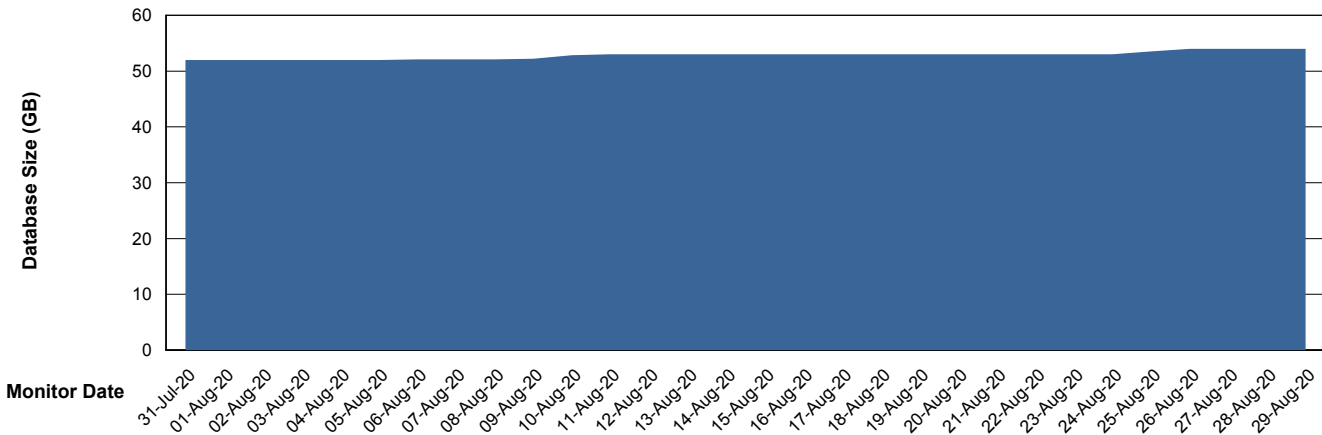

DATABASE SIZE RSS_DB_Primary (2020)

Database growth over last month

Database Tablespace RSS_DB_Primary (2020)

Date	Tablespace Name	Filesize (Gb)	Usedsize (Gb)	Percentage free
29-Aug-20	ABSDATA	37	28	24
	INDX	30	25	17
28-Aug-20	ABSDATA	37	28	24
	INDX	30	25	17
27-Aug-20	ABSDATA	37	27	27
	INDX	30	25	17
26-Aug-20	ABSDATA	37	27	27
	INDX	30	25	17
25-Aug-20	ABSDATA	37	27	27
	INDX	30	25	17
24-Aug-20	ABSDATA	37	27	27
	INDX	30	25	17
23-Aug-20	ABSDATA	37	27	27
	INDX	30	24	20