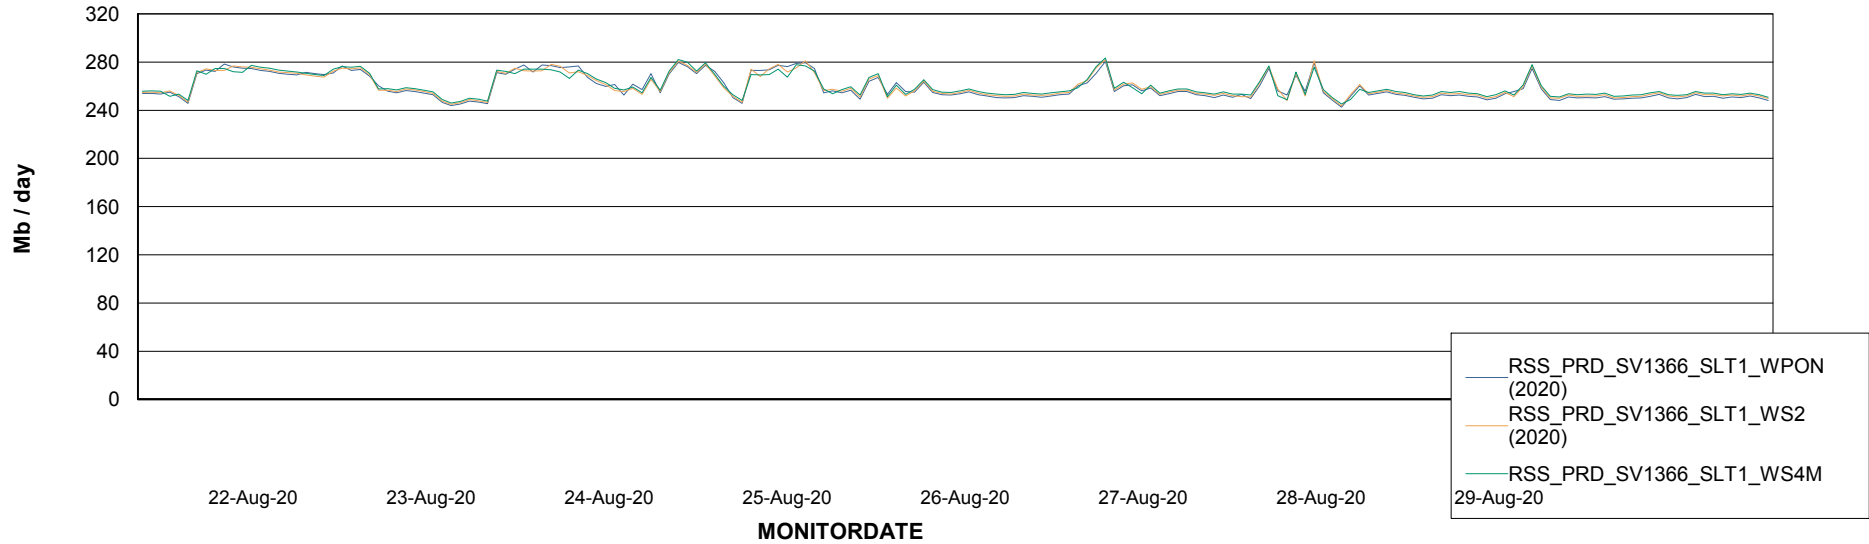

ABSSolute Application ReportServer Services

Avg memory used per ReportServer Service

Weekly SLA Customer Report

Customer RSS Production
Database ID 52

ABSSolute Web Component Services

Avg memory used per ABS Web component