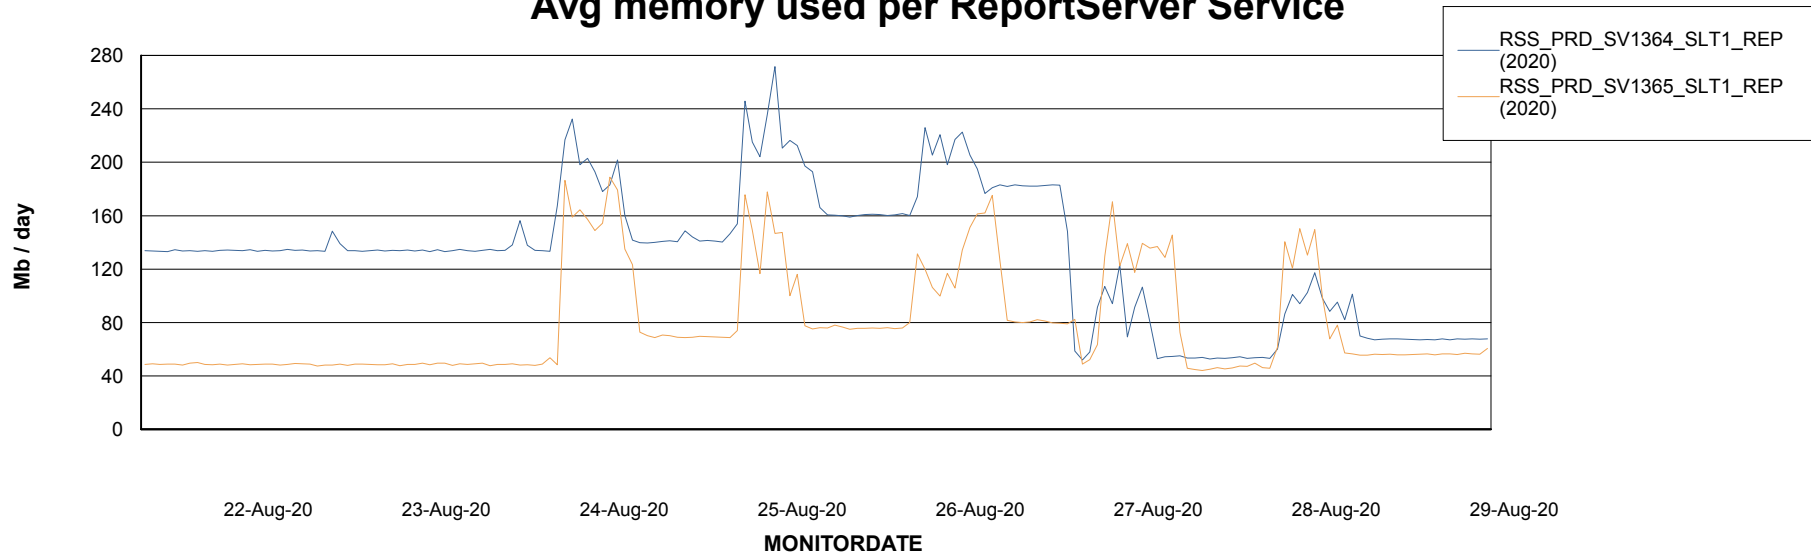

ABSSolute Application ReportServer Services

Avg memory used per ReportServer Service