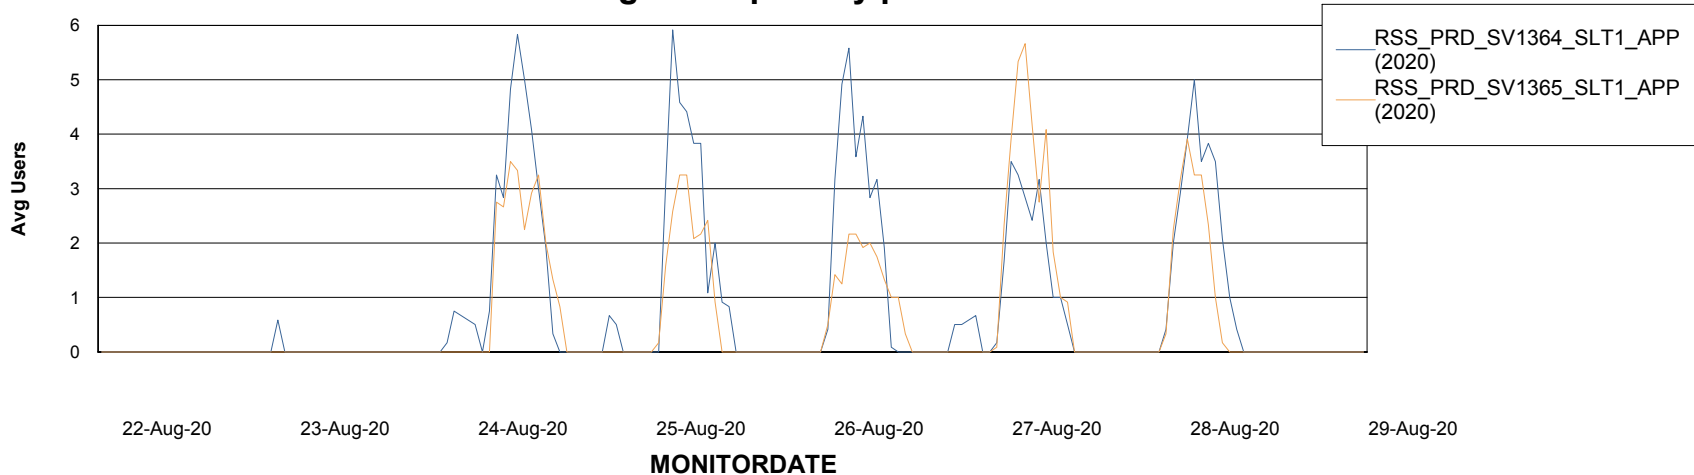

Weekly SLA Customer Report

Customer RSS Production
Database ID 52

ABSSolute Application Server Services

Avg memory used per ABS Server Service

Avg users per day per ABS server

Weekly SLA Customer Report

Customer RSS Production
Database ID 52