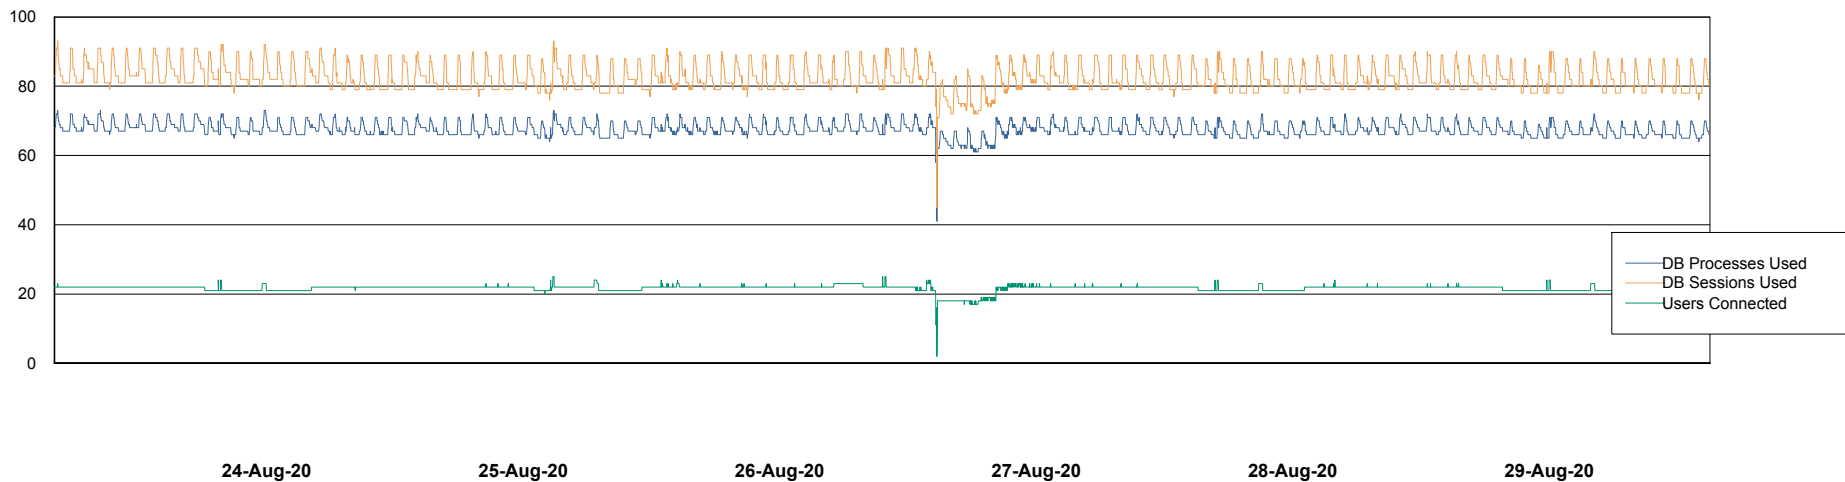

Database Performance RSS_DB_Primary (2020)