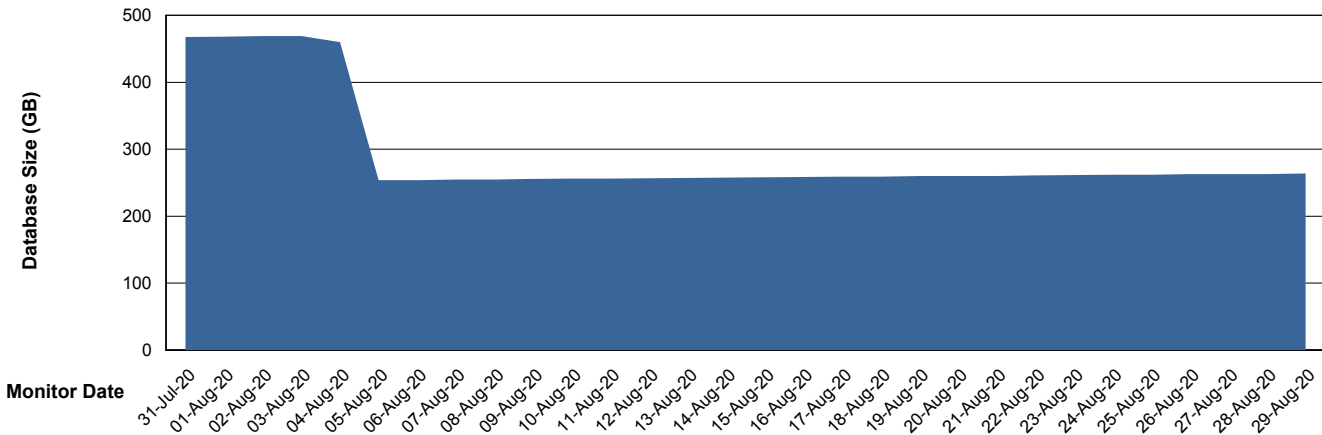

DATABASE SIZE PCODB_Production

Database growth over last month