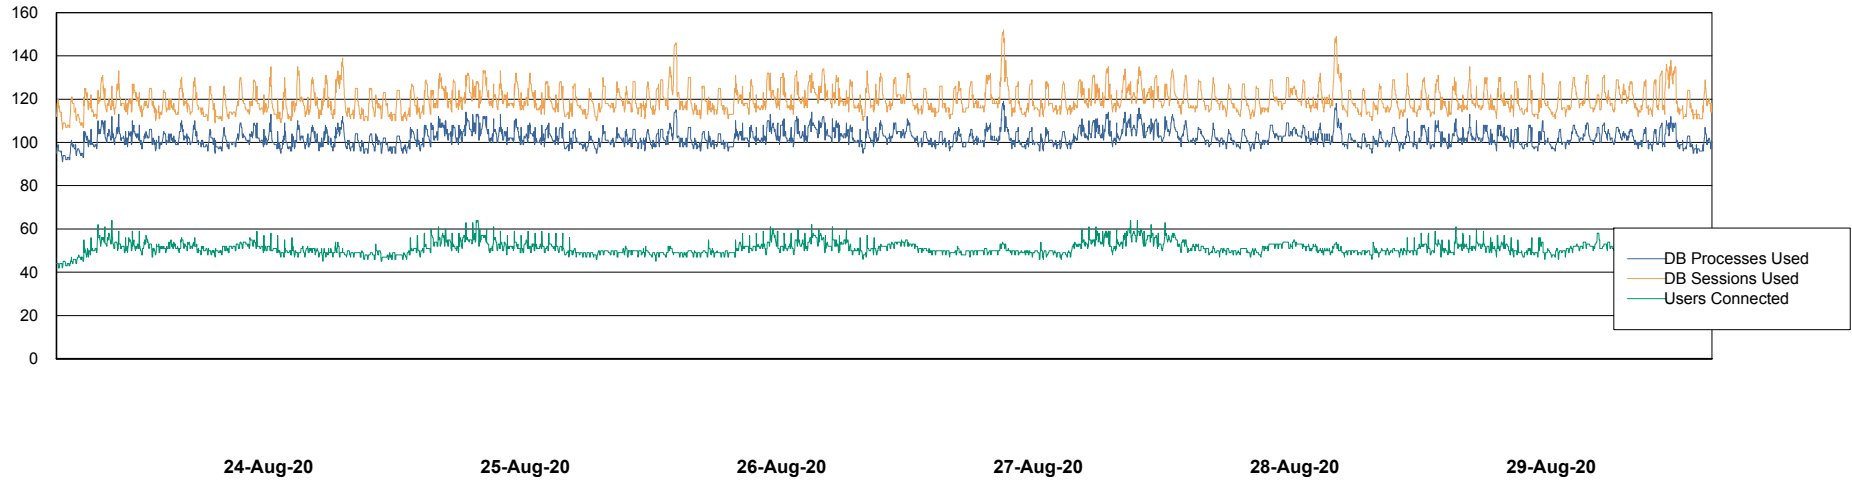

Database Performance PCODB_Production