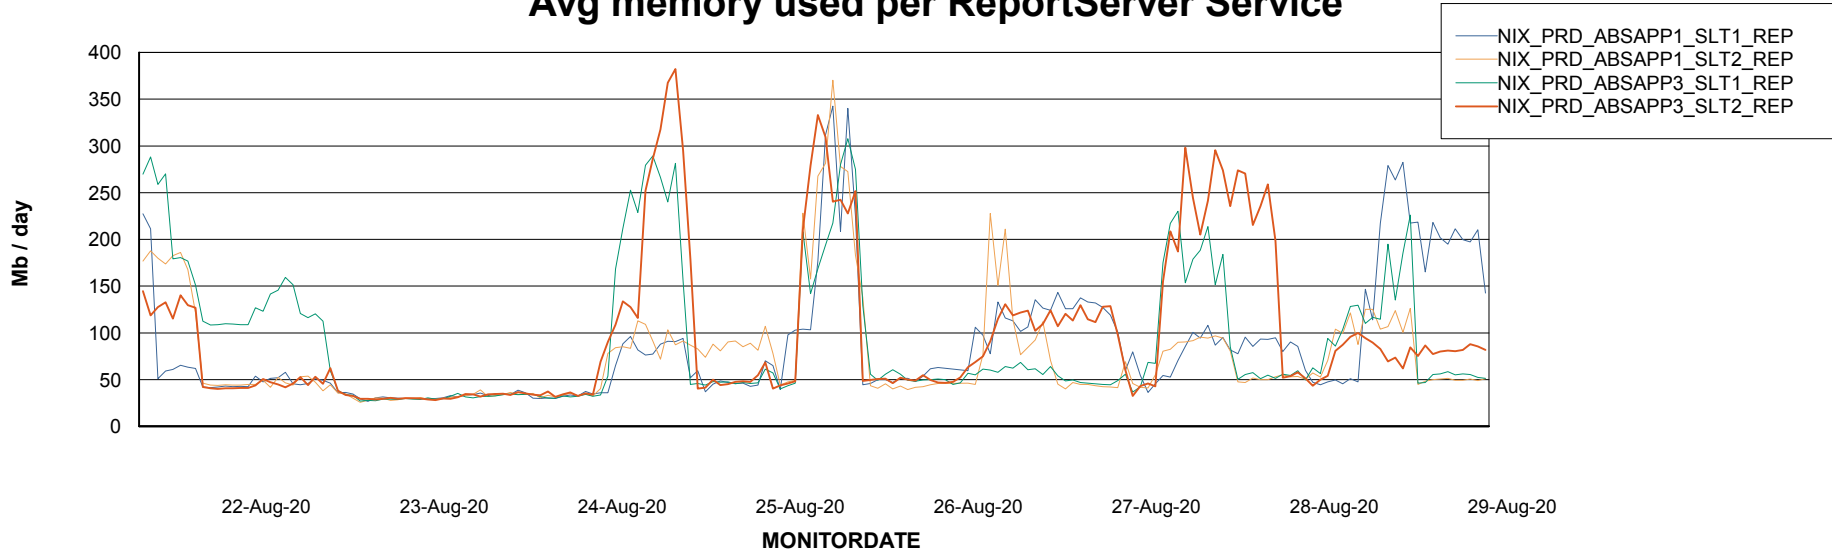

Avg users per day per ABS server

Weekly SLA Customer Report

Customer NIX_Production
Database ID 51

ABSSolute Application ReportServer Services

Avg memory used per ReportServer Service

Weekly SLA Customer Report