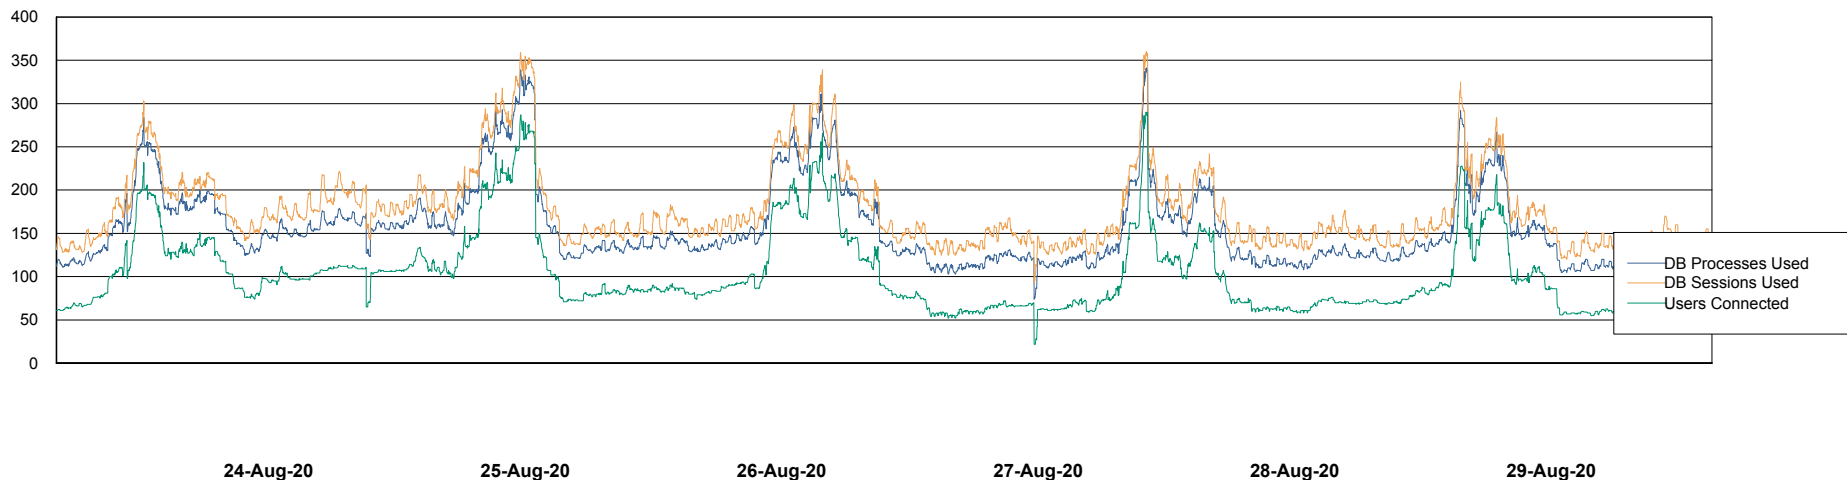

Weekly SLA Customer Report

Customer NIX_Production
Database ID 51

Database Performance NIXDB_BI

Weekly SLA Customer Report

Customer NIX_Production
Database ID 51

Database Performance NIXDB_Production

Weekly SLA Customer Report