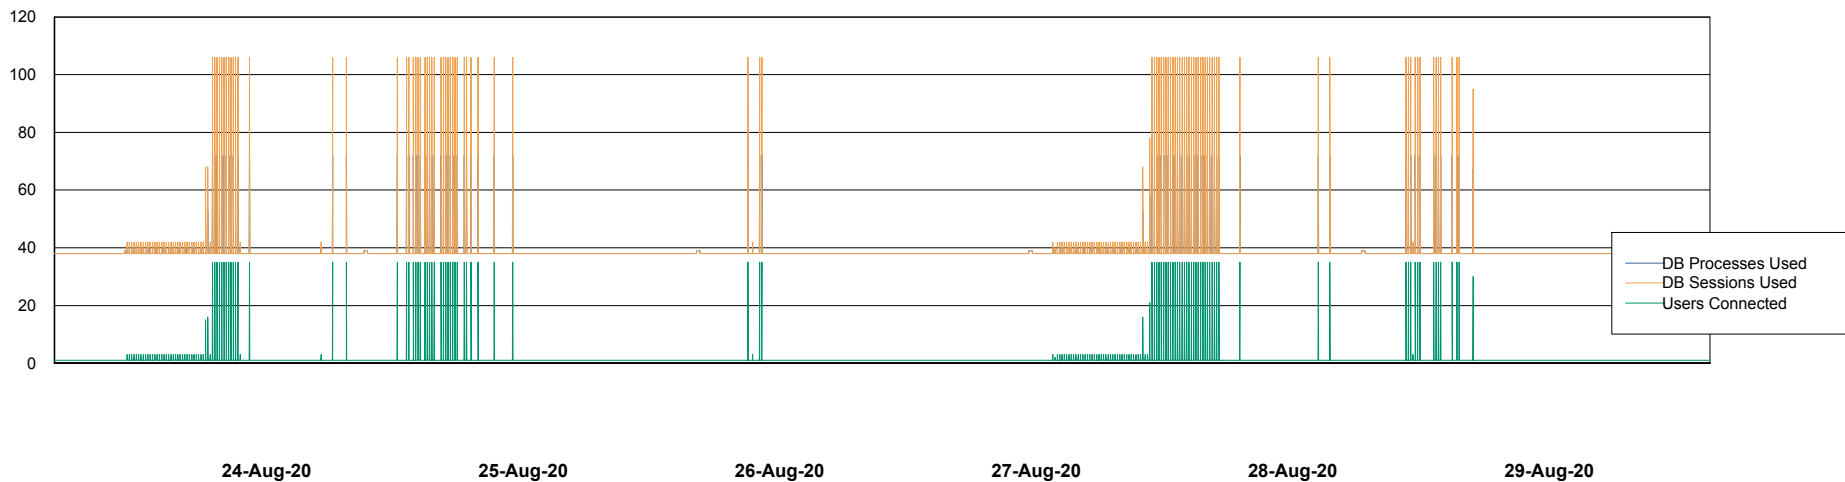

Database Performance NIXDB_Standby