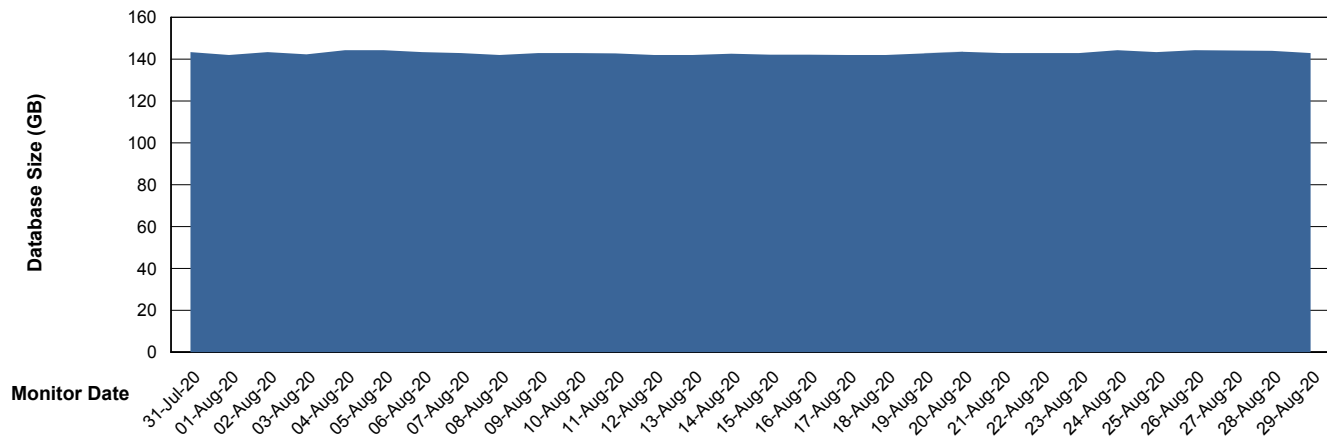

Customer NIX_Production
Database ID 51

Database Performance NIXDB_Standby

Weekly SLA Customer Report

Customer NIX_Production
Database ID 51

DATABASE SIZE NIXDB_BI

Database growth over last month

DATABASE SIZE NIXDB_Production