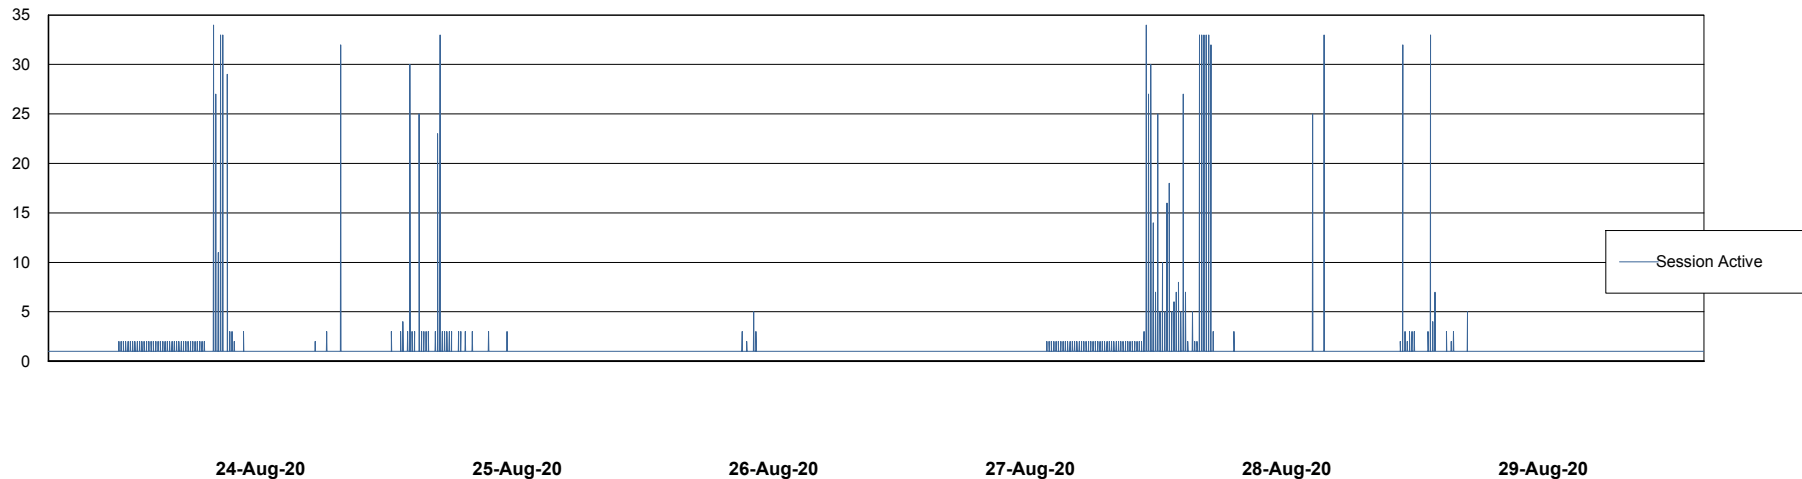

Database Performance NIXDB_Standby