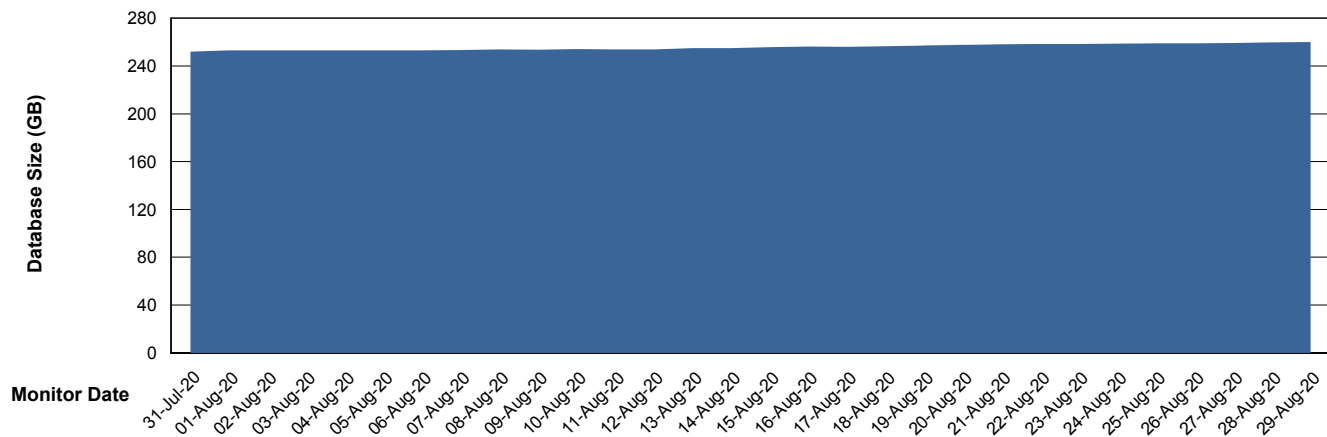

DATABASE SIZE NIXDB_Production

Database growth over last month