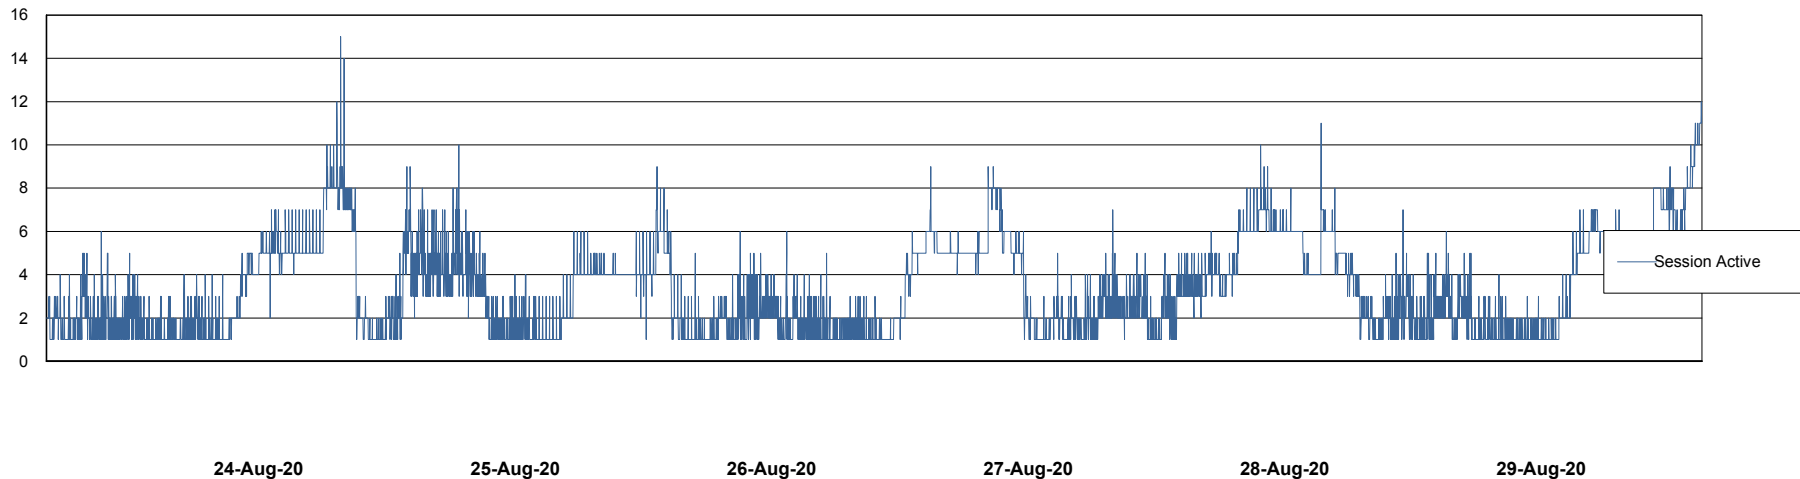

Weekly SLA Customer Report

Customer NIX_Production
Database ID 51

Database Performance NIXDB_BI

Weekly SLA Customer Report

Customer NIX_Production
Database ID 51

Database Performance NIXDB_Production

Weekly SLA Customer Report