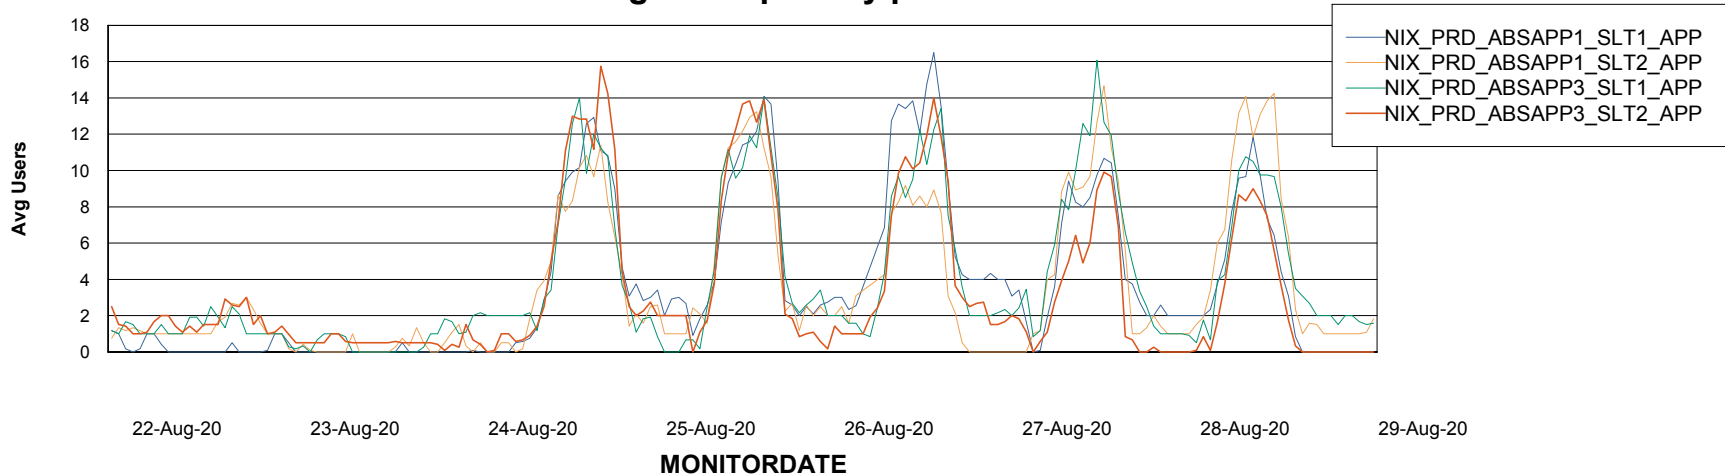

Avg users per day per ABS server