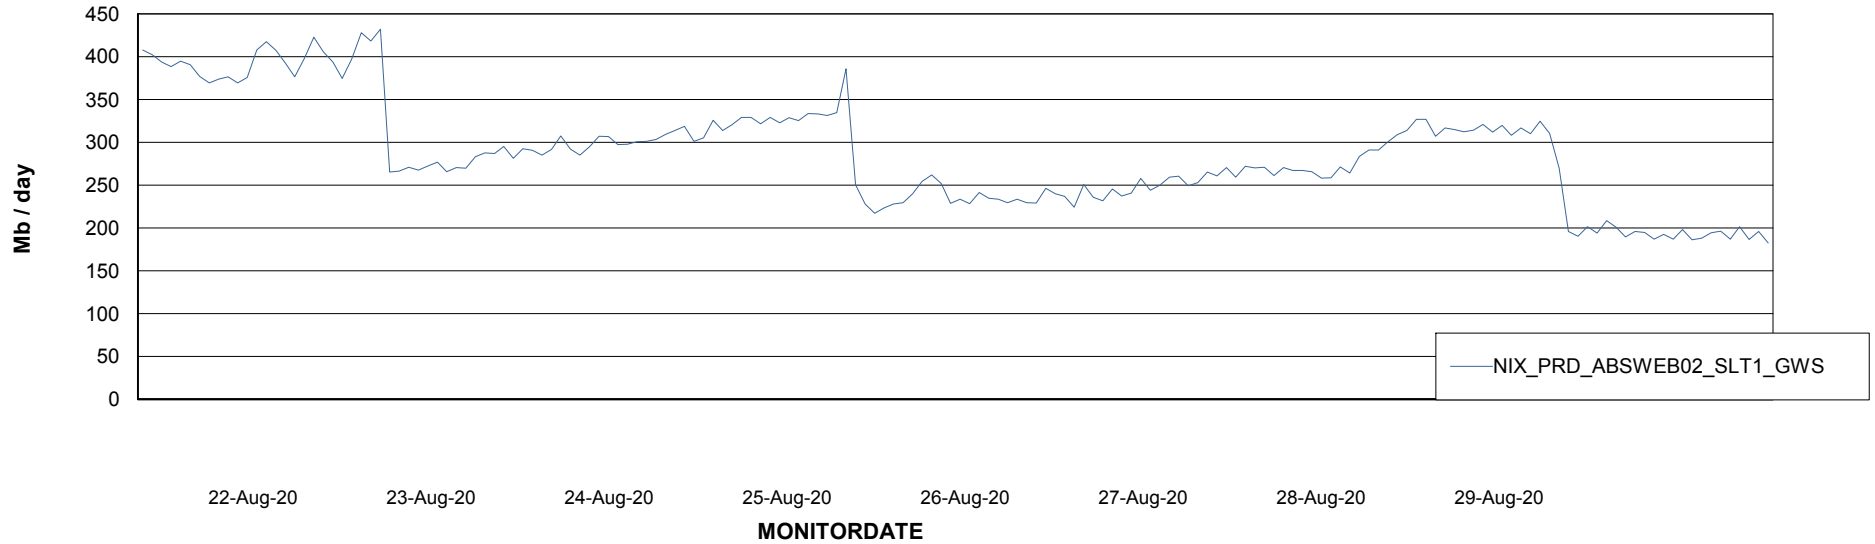

ABSSolute Web Component Services

Avg memory used per ABS Web component