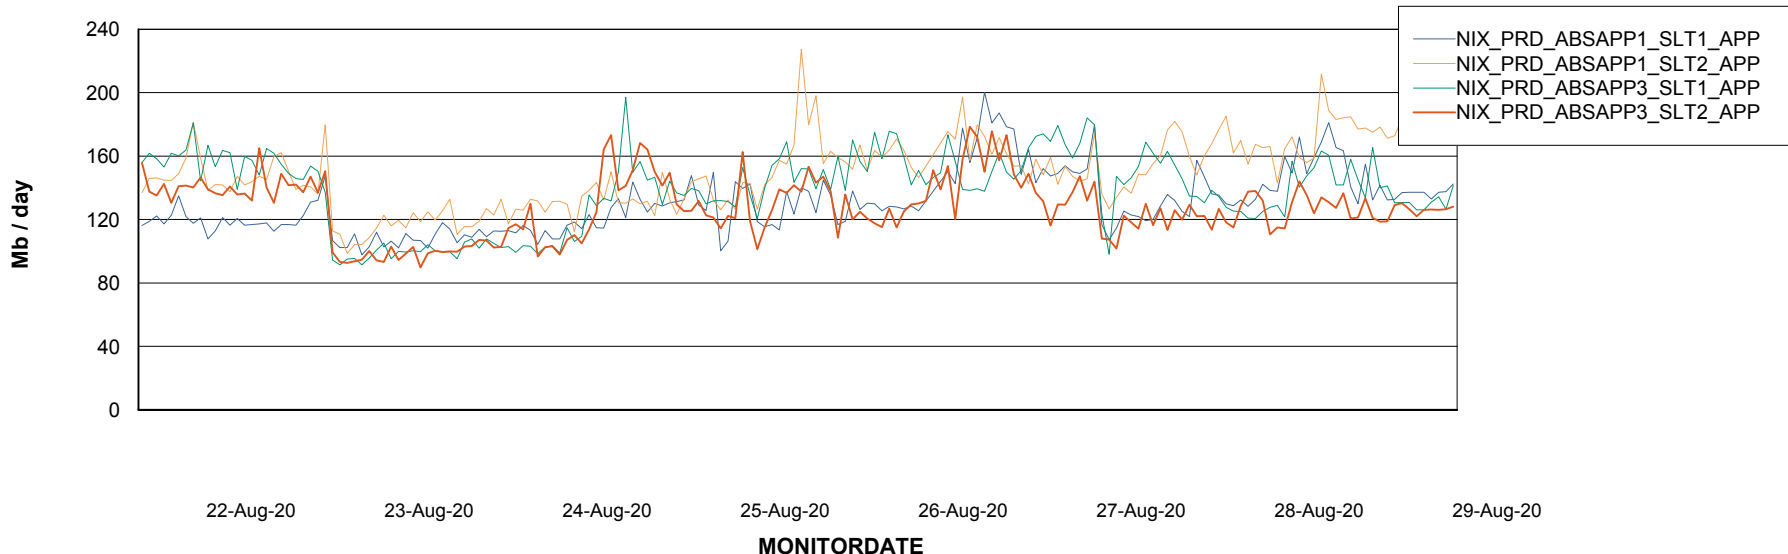

Standby Database Health NIX_Production

Recovery lag for last 7 days

Weekly SLA Customer Report

Customer NIX_Production
Database ID 51

ABSSolute Application Server Services

Avg memory used per ABS Server Service