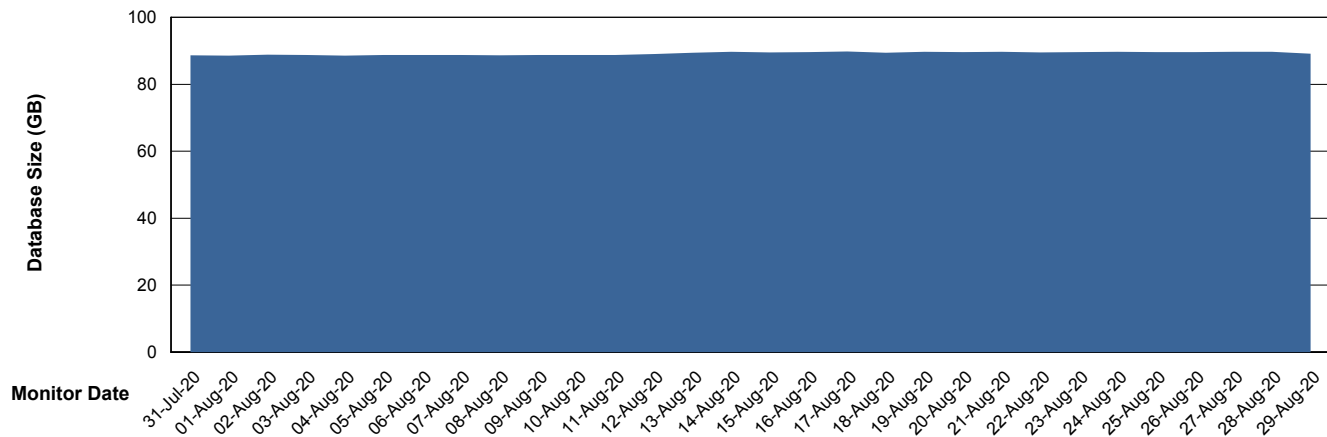

Customer LLG_Production
Database ID 53

Database Performance LLGDB_Standby

Weekly SLA Customer Report

Customer LLG_Production
Database ID 53

DATABASE SIZE LLGDB_BI02

Database growth over last month

DATABASE SIZE LLGDB_Production