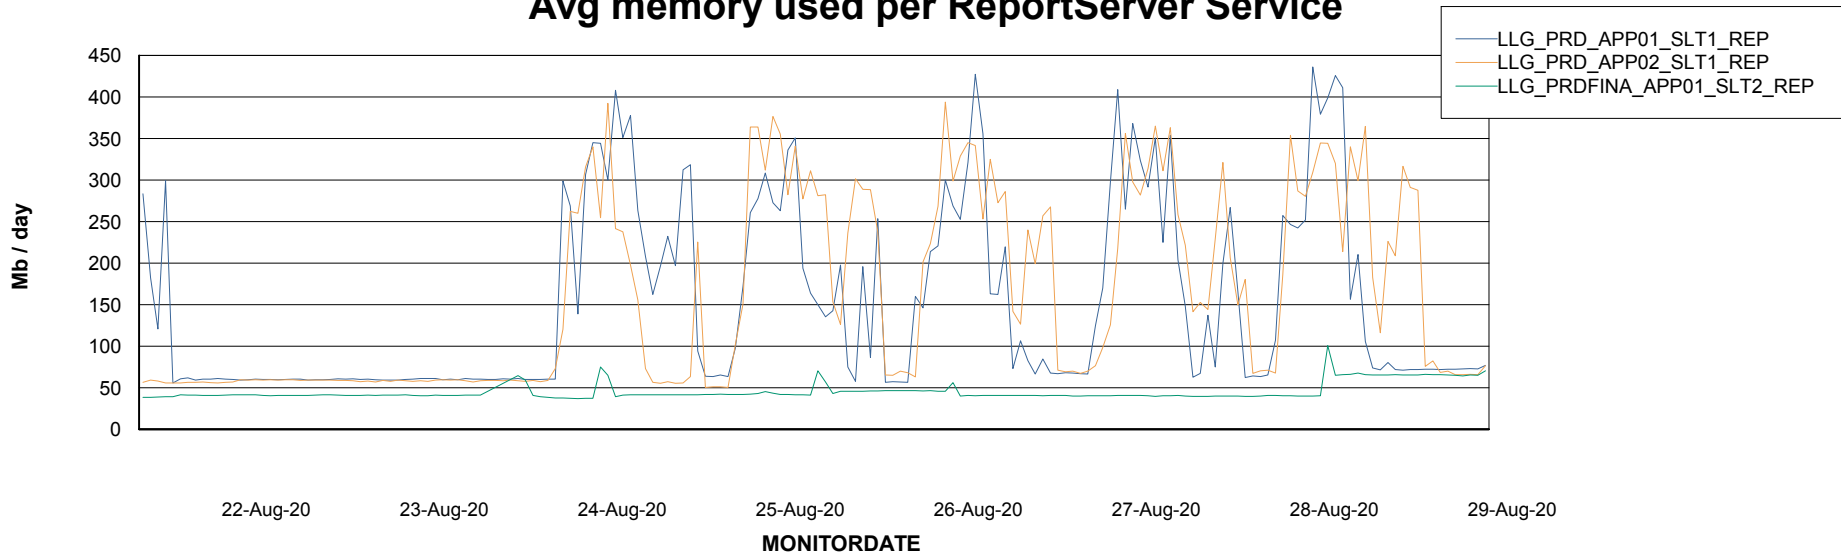

ABSSolute Application Server Services

Avg memory used per ReportServer Service