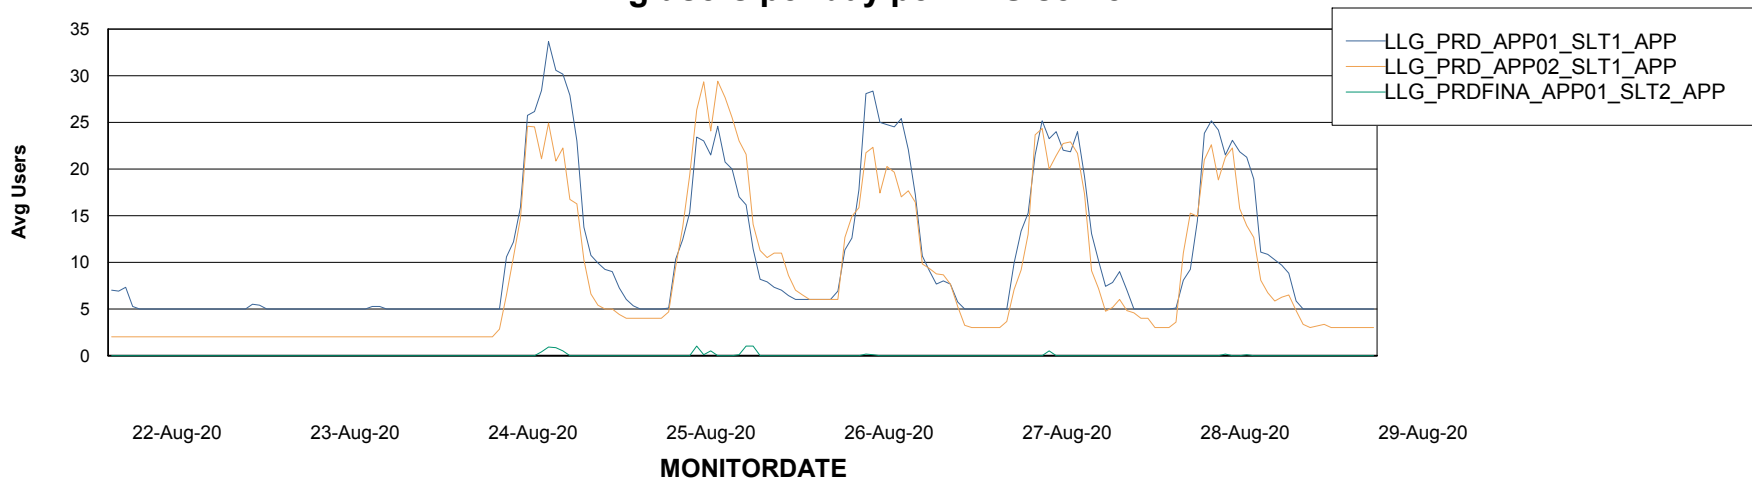

Avg users per day per ABS server