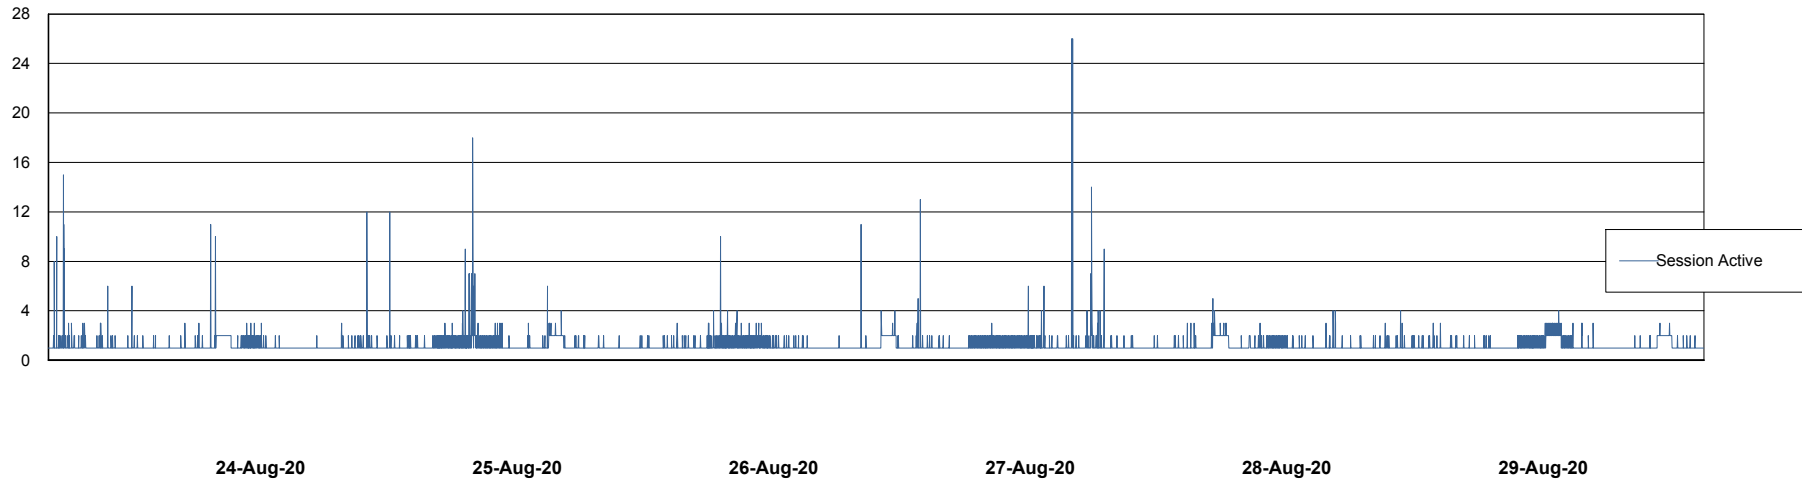

Database Performance LLGDB_Standby