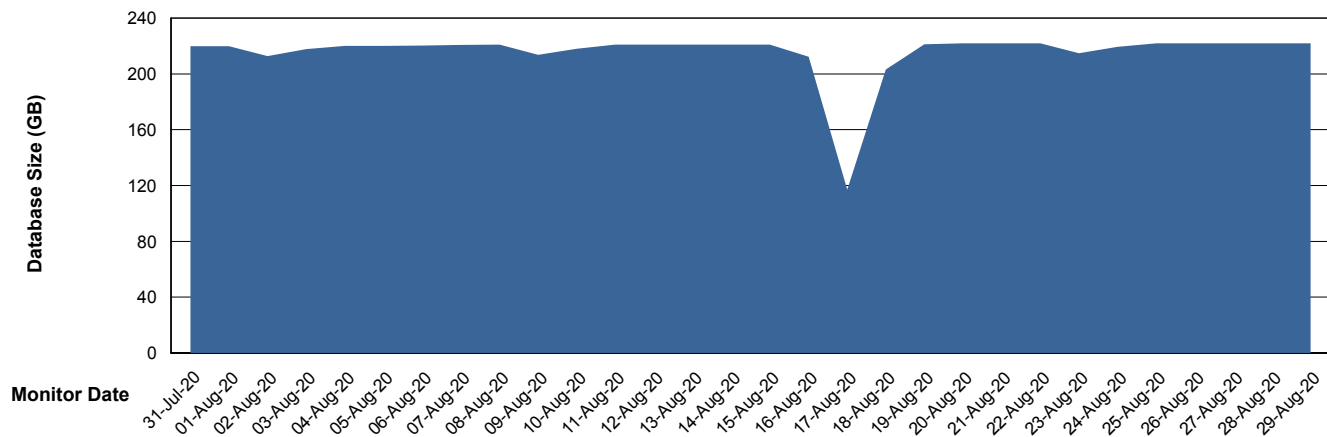

DATABASE SIZE LLGDB_Production

Database growth over last month