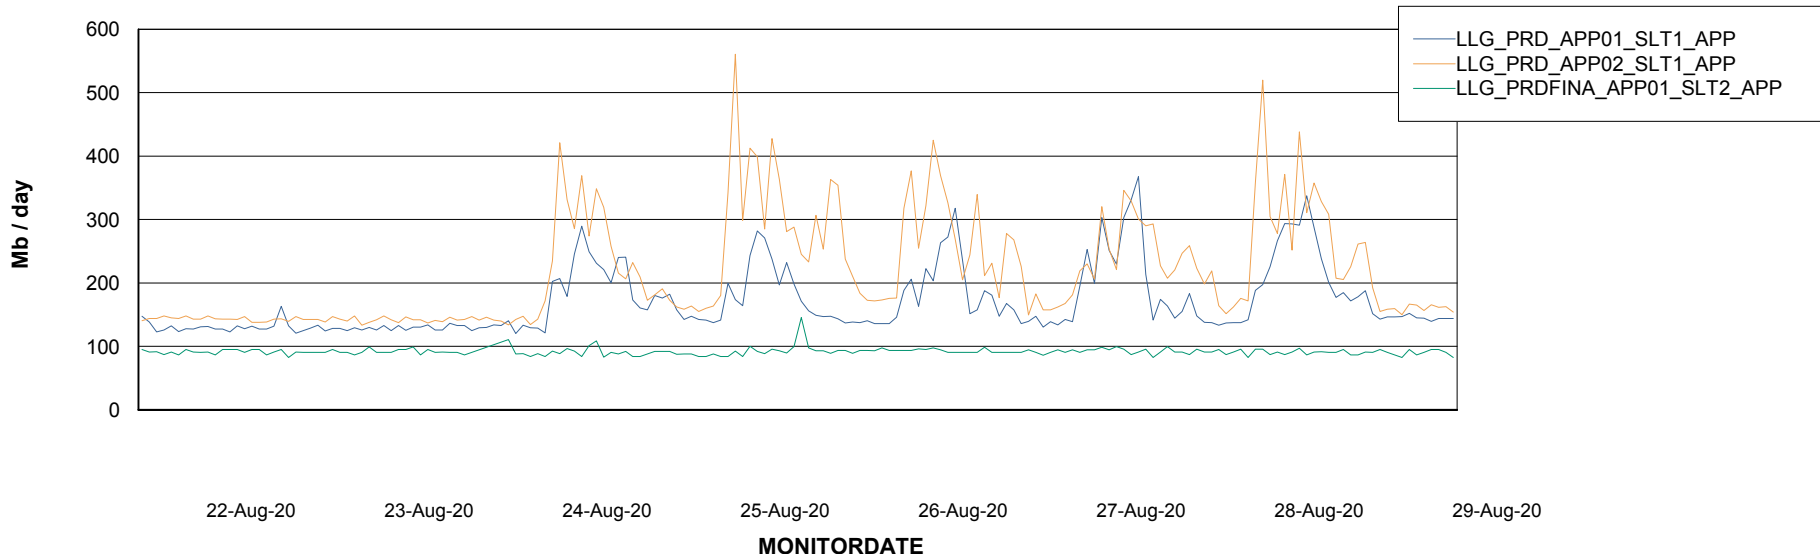

ABSSolute Application Server Services

Avg memory used per ABS Server Service