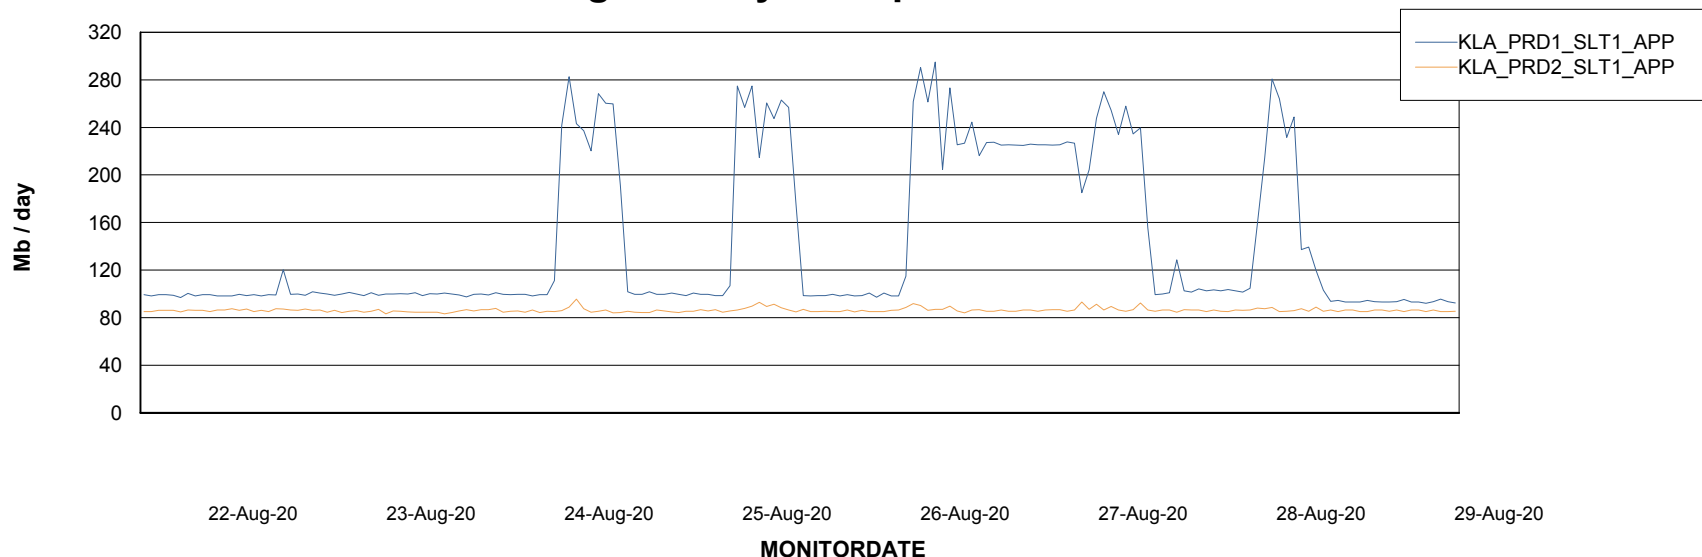

ABSSolute Application Server Services

Avg memory used per ABS Server Service