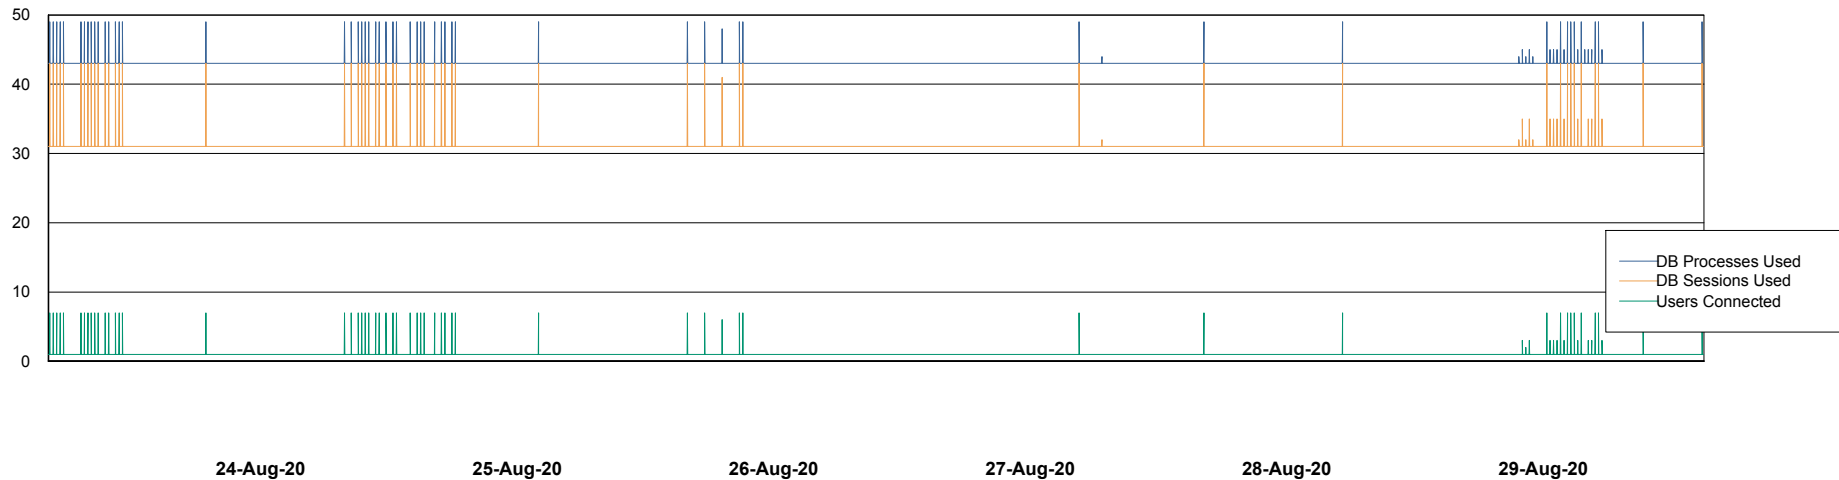

Database Performance KLADB_Standby