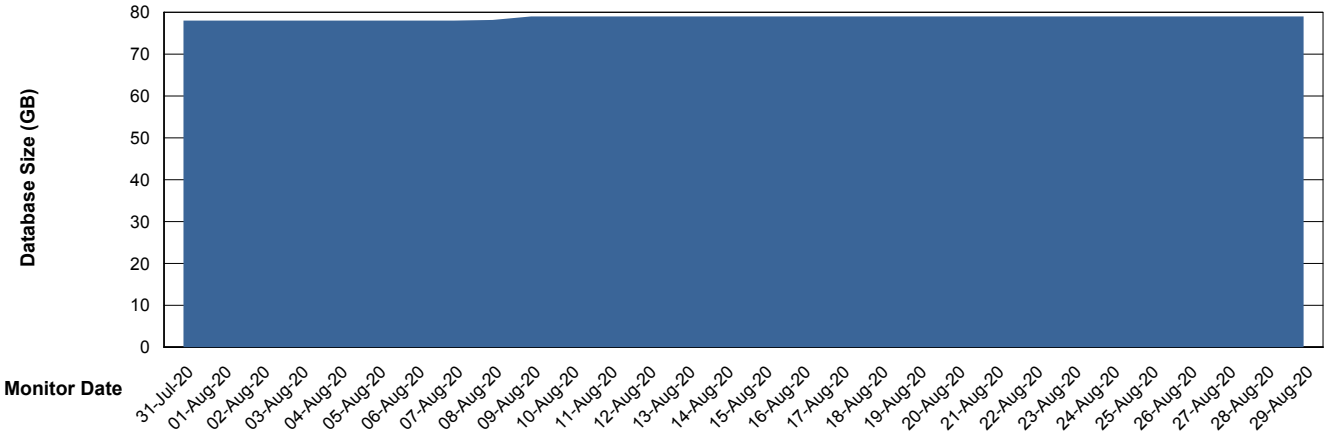

DATABASE SIZE KLADB_Production

Database growth over last month