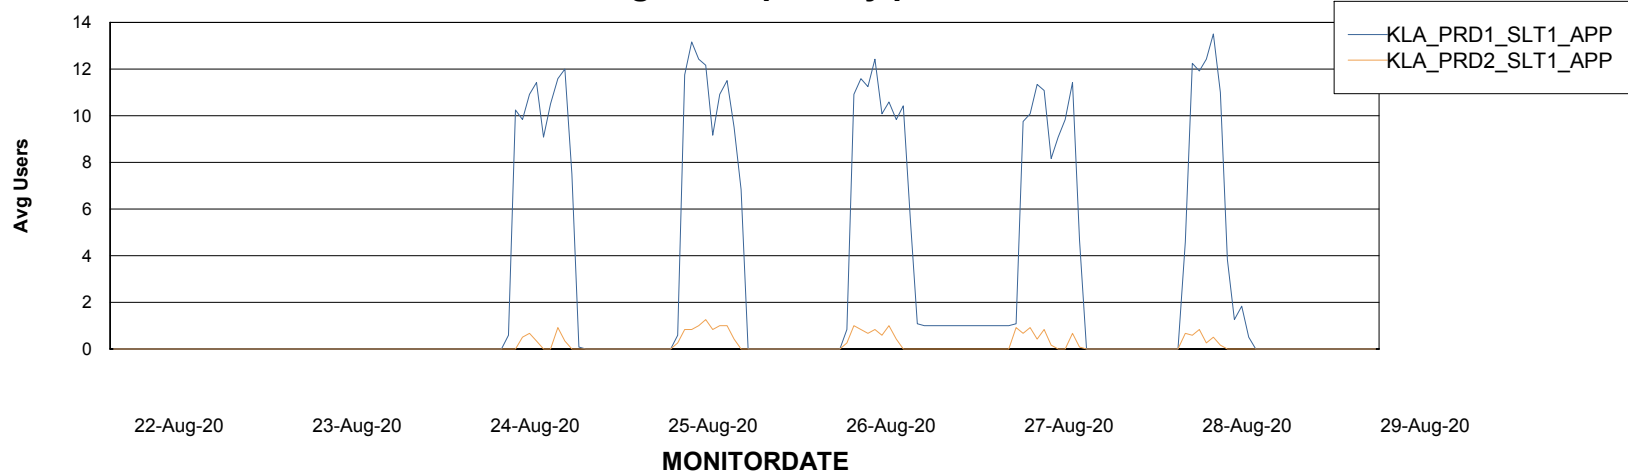

Avg users per day per ABS server