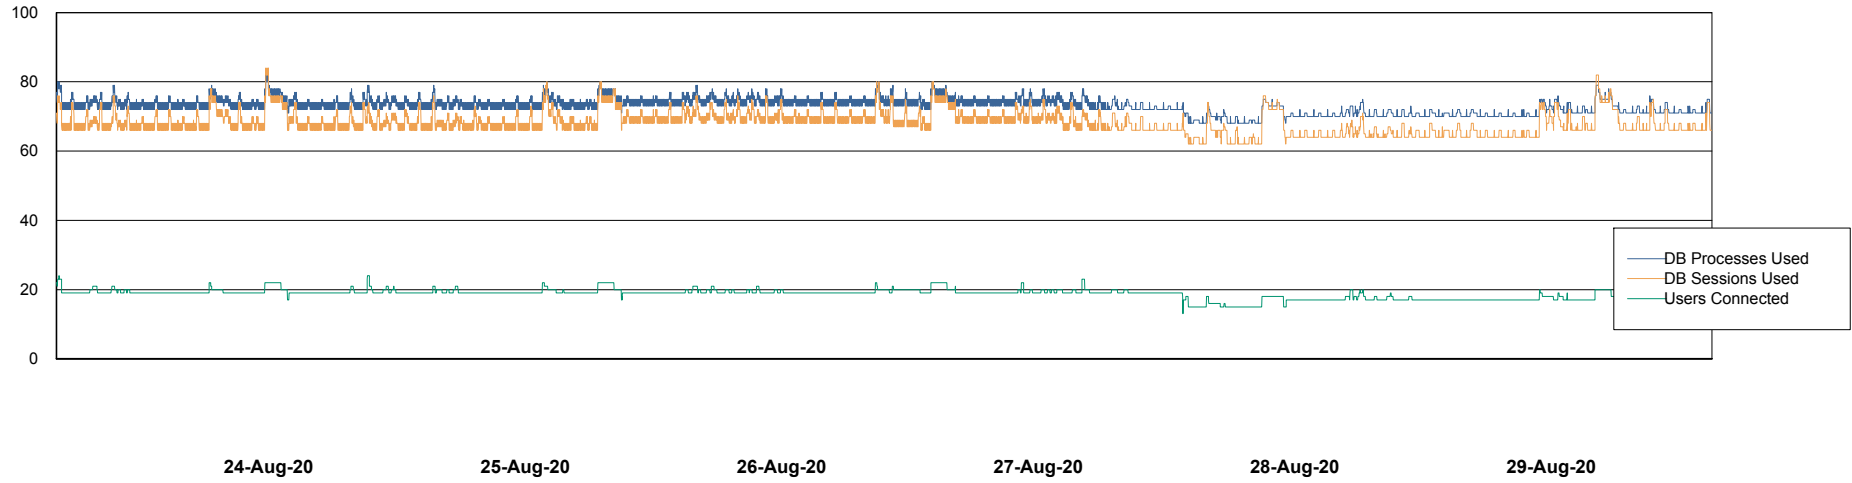

Database Performance KLADB_Production