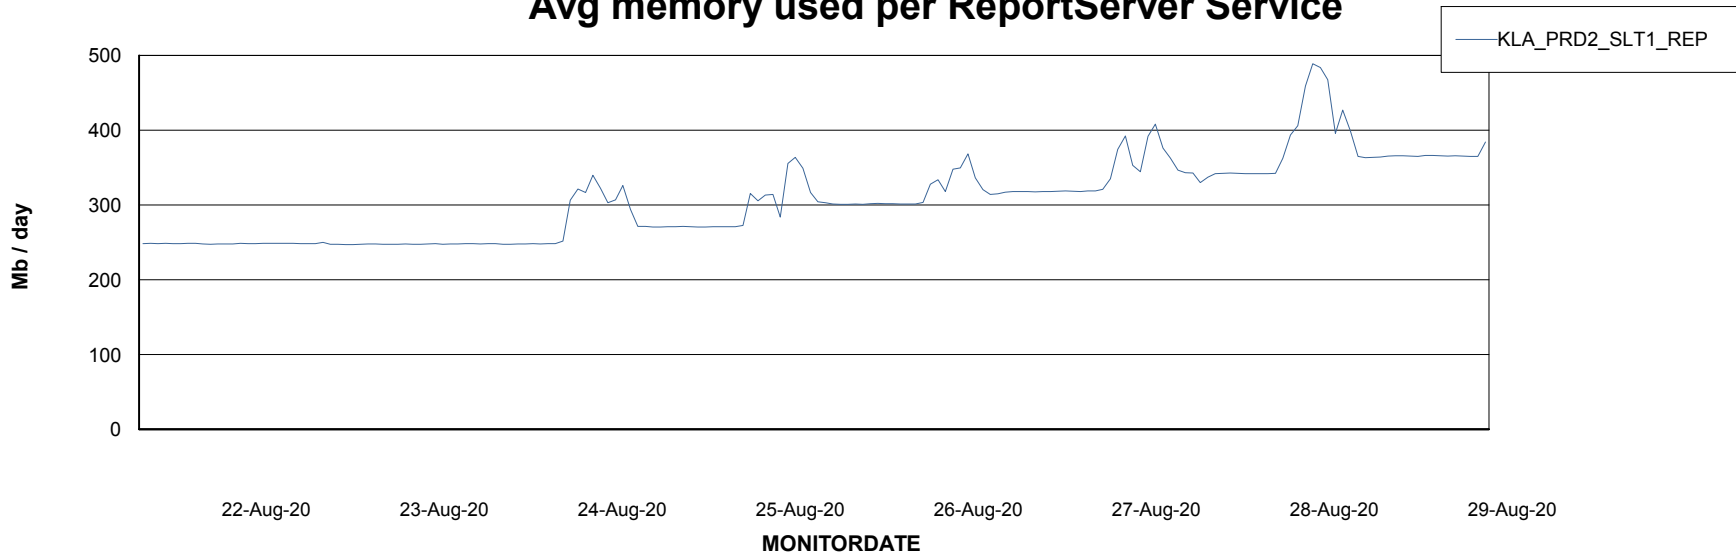

ABSSolute Application ReportServer Services

Avg memory used per ReportServer Service