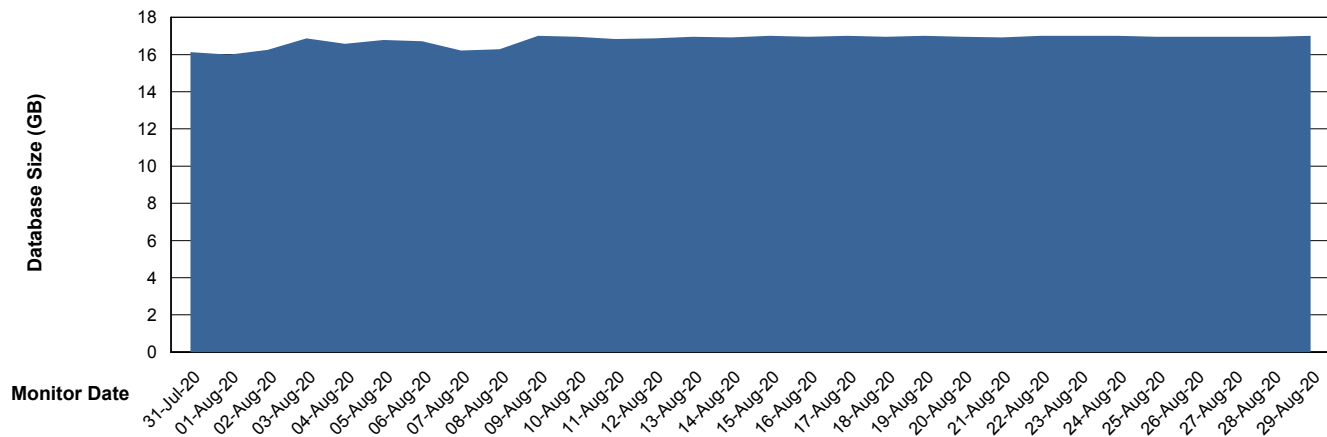

Weekly SLA Customer Report

Customer ELJ Production
Database ID 72

Database Performance ELJDB_Production

Weekly SLA Customer Report

Customer ELJ Production
Database ID 72

Database Performance ELJDB_Standby

Weekly SLA Customer Report

Customer ELJ Production
Database ID 72

DATABASE SIZE ELJDB_PRD_BI

Database growth over last month

DATABASE SIZE ELJDB_Production

Database growth over last month

Weekly SLA Customer Report

Customer ELJ Production
 Database ID 72