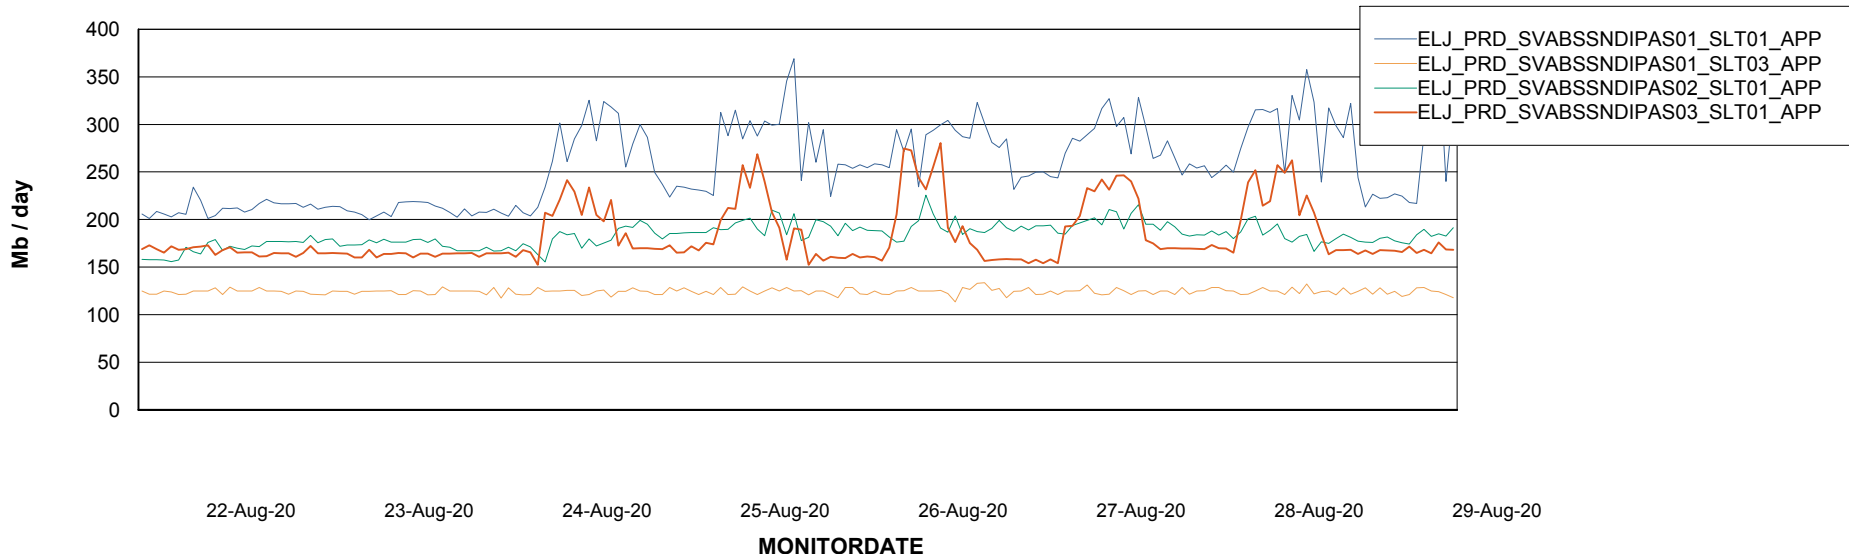

ABSSolute Application Server Services

Avg memory used per ABS Server Service