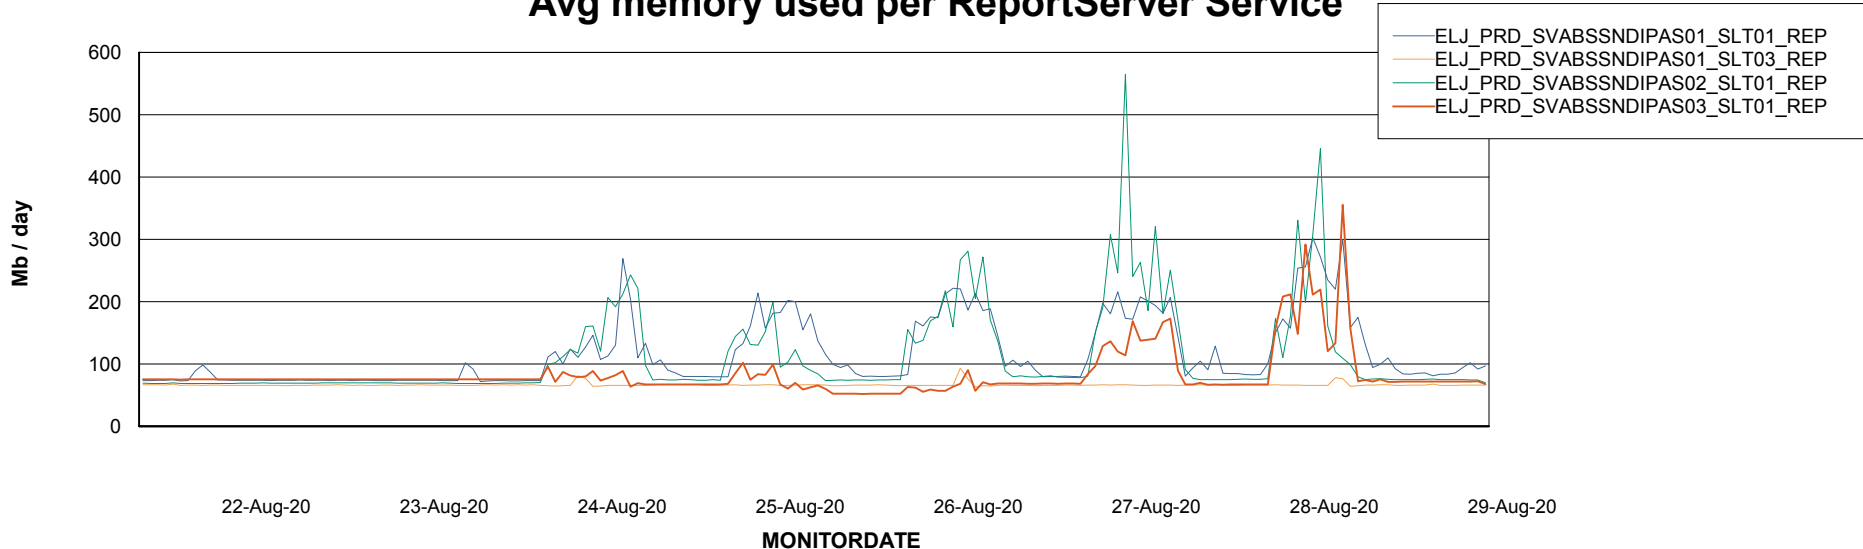

ABSSolute Application ReportServer Services

Avg memory used per ReportServer Service