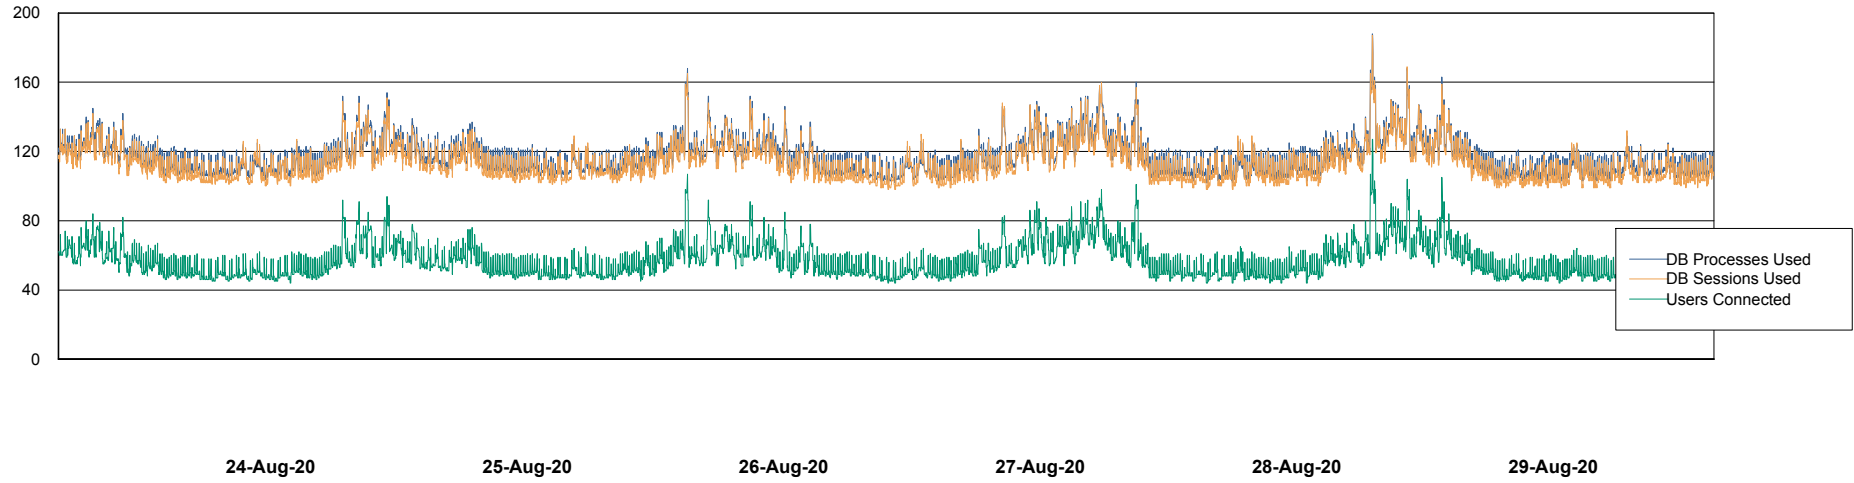

Database Performance ELJDB_Production