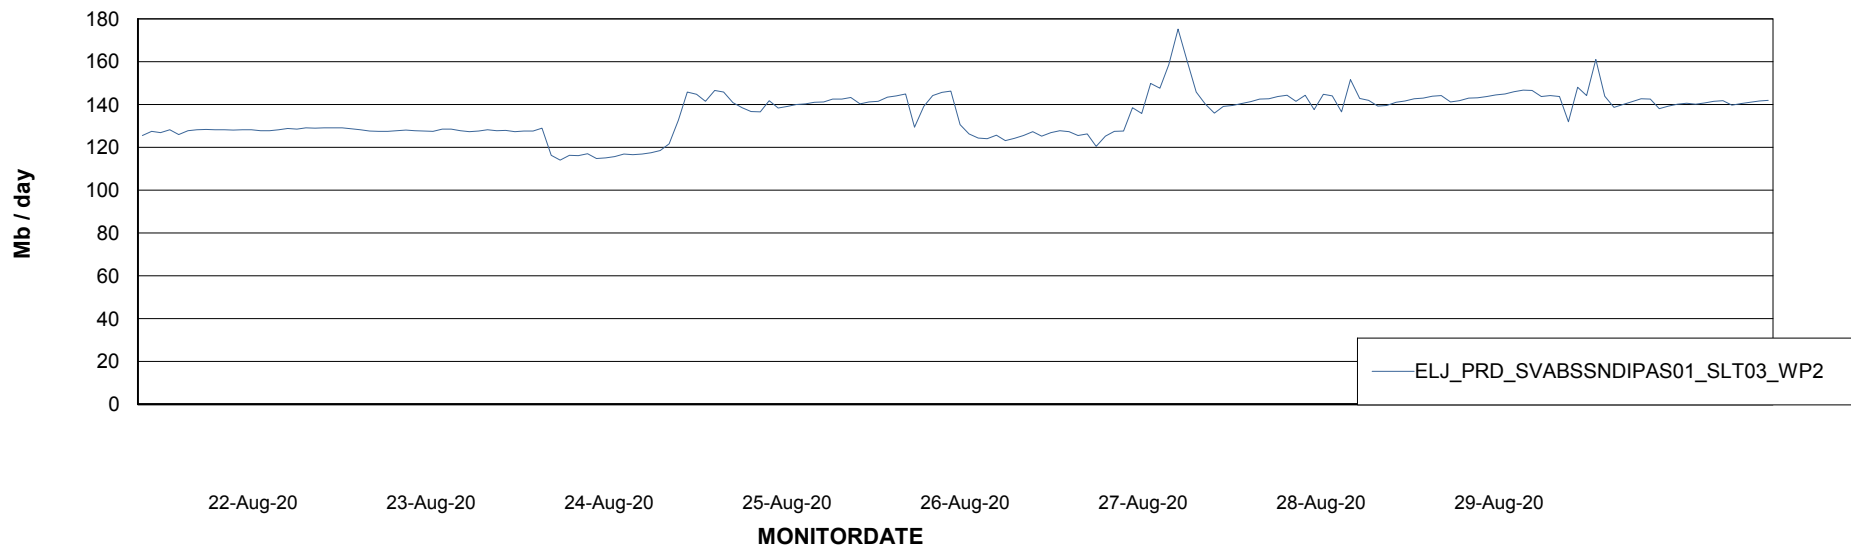

ABSSolute Application ReportServer Services

Avg memory used per ReportServer Service

Weekly SLA Customer Report

Customer ELJ Production
Database ID 72

ABSSolute Web Component Services

Avg memory used per ABS Web component