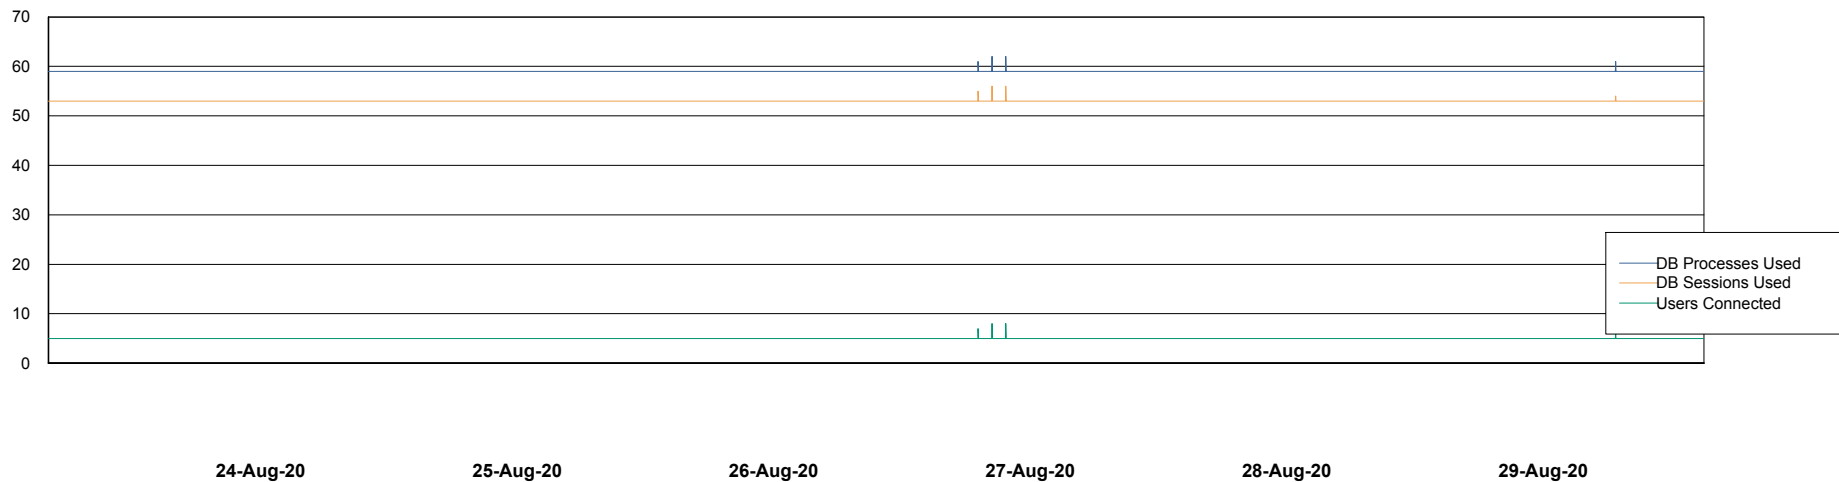

Weekly SLA Customer Report

Customer ELJ Production
Database ID 72

Database Performance ELJDB_Production

Weekly SLA Customer Report

Customer ELJ Production
Database ID 72

Database Performance ELJDB_Standby

Weekly SLA Customer Report