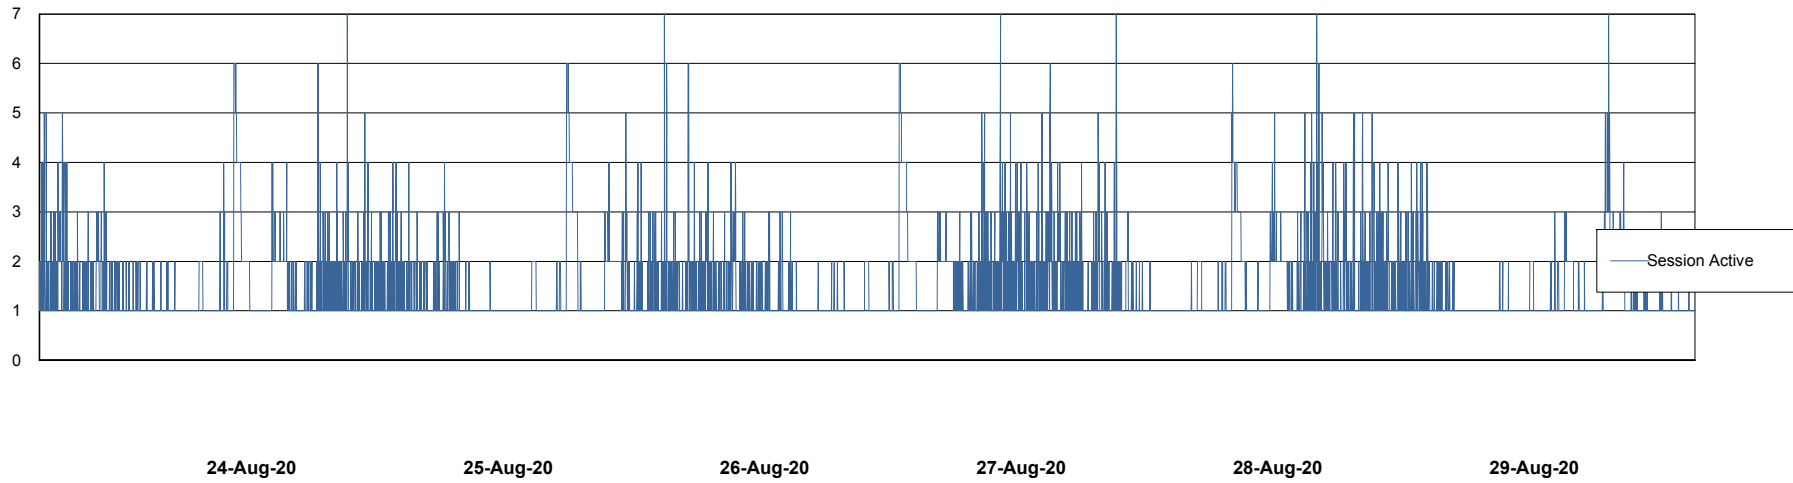

Database Performance ELJDB_Production