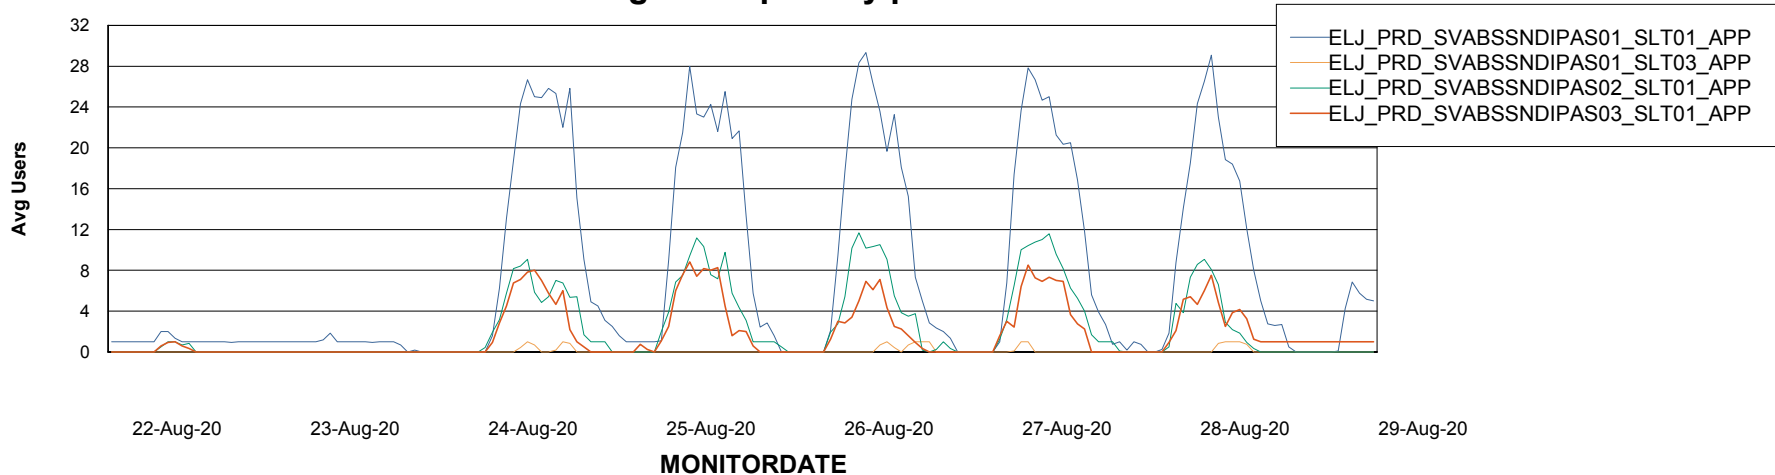

Weekly SLA Customer Report

Customer ELJ Production
Database ID 72

ABSSolute Application Server Services

Avg memory used per ABS Server Service

Avg users per day per ABS server

Weekly SLA Customer Report

Customer ELJ Production
Database ID 72