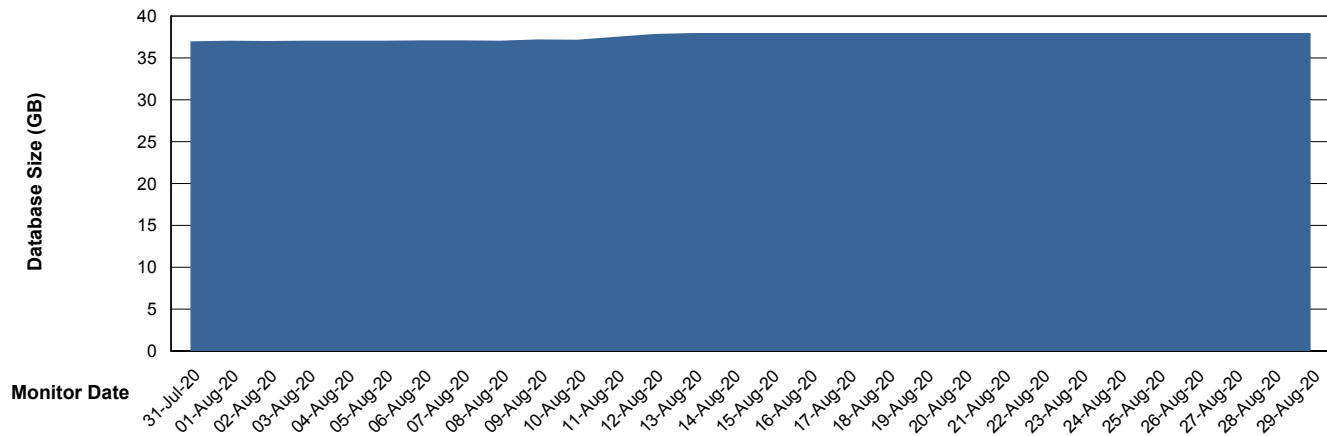

Customer ELJ Production
Database ID 72

DATABASE SIZE ELJDB_PRD_BI

Database growth over last month

DATABASE SIZE ELJDB_Production

Database growth over last month

Weekly SLA Customer Report

Customer ELJ Production
 Database ID 72

Database Tablespace ELJDB_PRD_BI

Date	Tablespace Name	Filesize (Gb)	Usedsize (Gb)	Percentage free
29-Aug-20	ABSDATA	7	6	14
	INDX	8	6	25
28-Aug-20	ABSDATA	7	6	14
	INDX	8	6	25
27-Aug-20	ABSDATA	7	6	14
	INDX	8	6	25
26-Aug-20	ABSDATA	7	6	14
	INDX	8	6	25
25-Aug-20	ABSDATA	7	6	14
	INDX	8	6	25
24-Aug-20	ABSDATA	7	6	14
	INDX	8	7	13
23-Aug-20	ABSDATA	7	6	14
	INDX	7	7	0