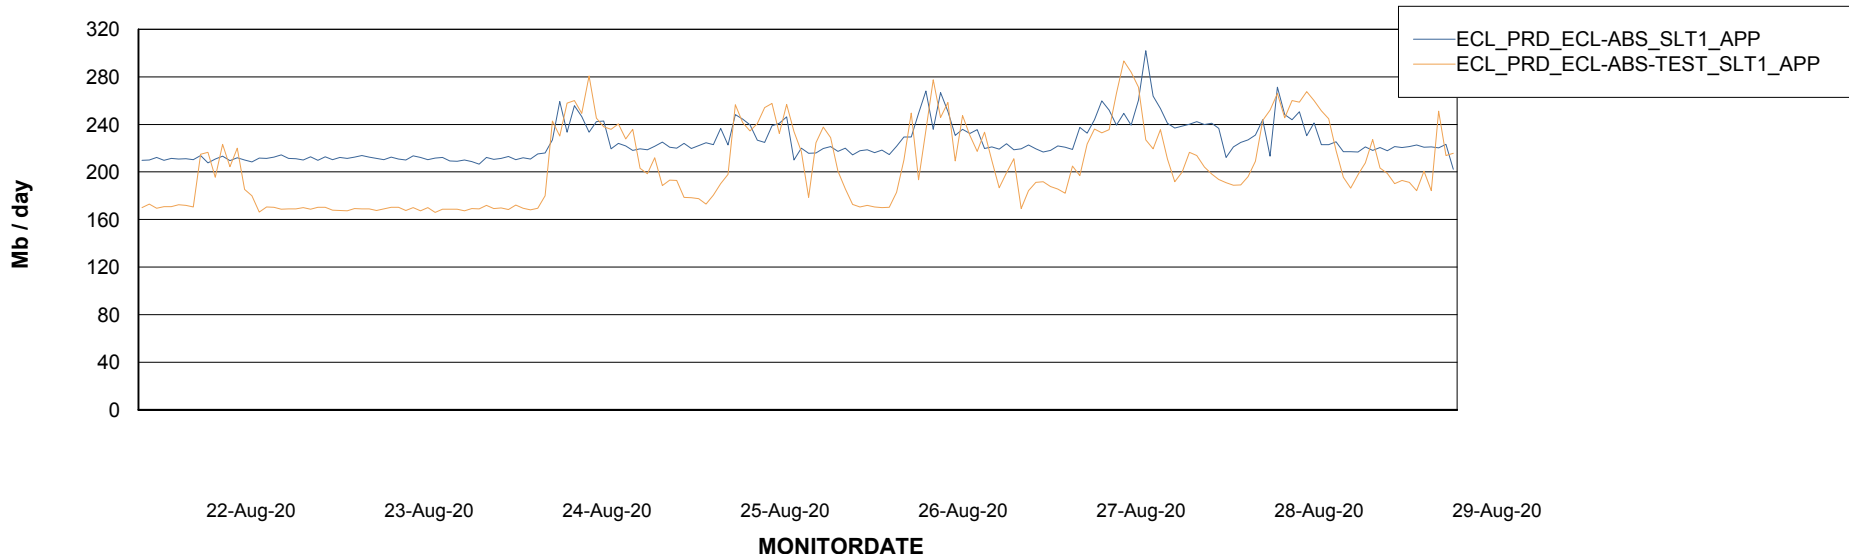

ABSSolute Application Server Services

Avg memory used per ABS Server Service