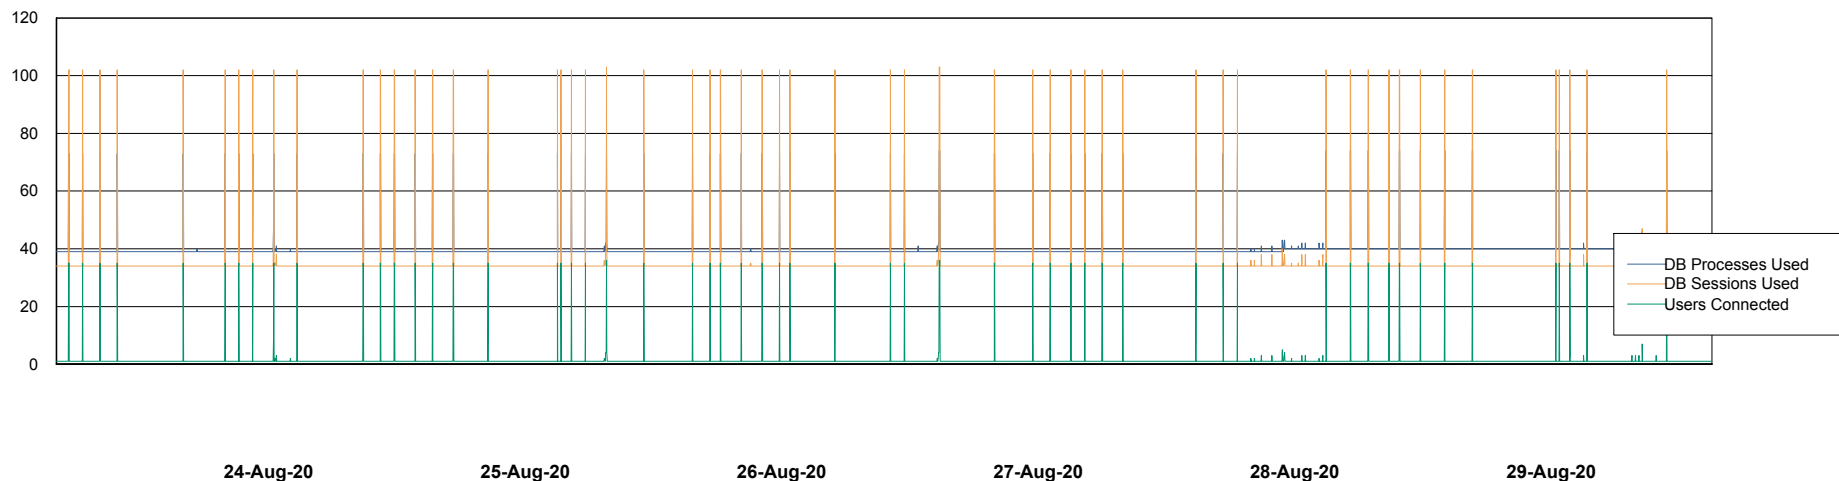

Weekly SLA Customer Report

Customer ECL Production
Database ID 77

Database Performance ECLDB_Production

Weekly SLA Customer Report

Customer ECL Production
Database ID 77

Database Performance ECLDB_Standby

Weekly SLA Customer Report