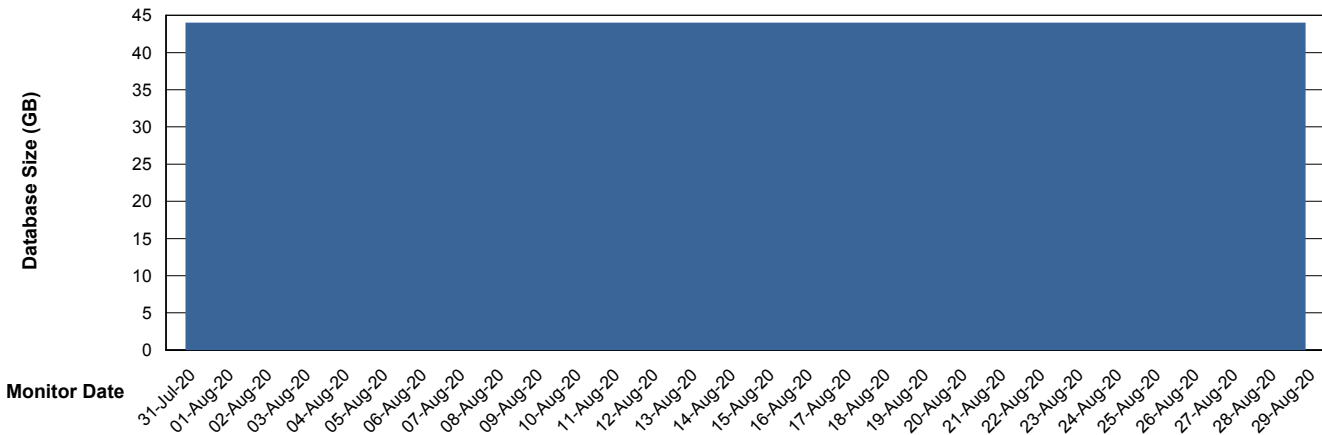

Weekly SLA Customer Report

Customer ECL Production
Database ID 77

Database Performance ECLDB_Production

Weekly SLA Customer Report

Customer ECL Production
Database ID 77

Database Performance ECLDB_Standby

Weekly SLA Customer Report

Customer ECL Production
 Database ID 77

DATABASE SIZE ECLDB_Production

Database growth over last month

Database Tablespace ECLDB_Production

Date	Tablespace Name	Filesize (Gb)	Usedsize (Gb)	Percentage free
29-Aug-20	ABSDATA	46	40	13
	INDX	8	2	75
28-Aug-20	ABSDATA	46	40	13
	INDX	8	2	75
27-Aug-20	ABSDATA	46	40	13
	INDX	8	2	75
26-Aug-20	ABSDATA	46	40	13
	INDX	8	2	75
25-Aug-20	ABSDATA	46	40	13
	INDX	8	2	75
24-Aug-20	ABSDATA	46	40	13
	INDX	8	2	75
23-Aug-20	ABSDATA	46	40	13
	INDX	8	2	75