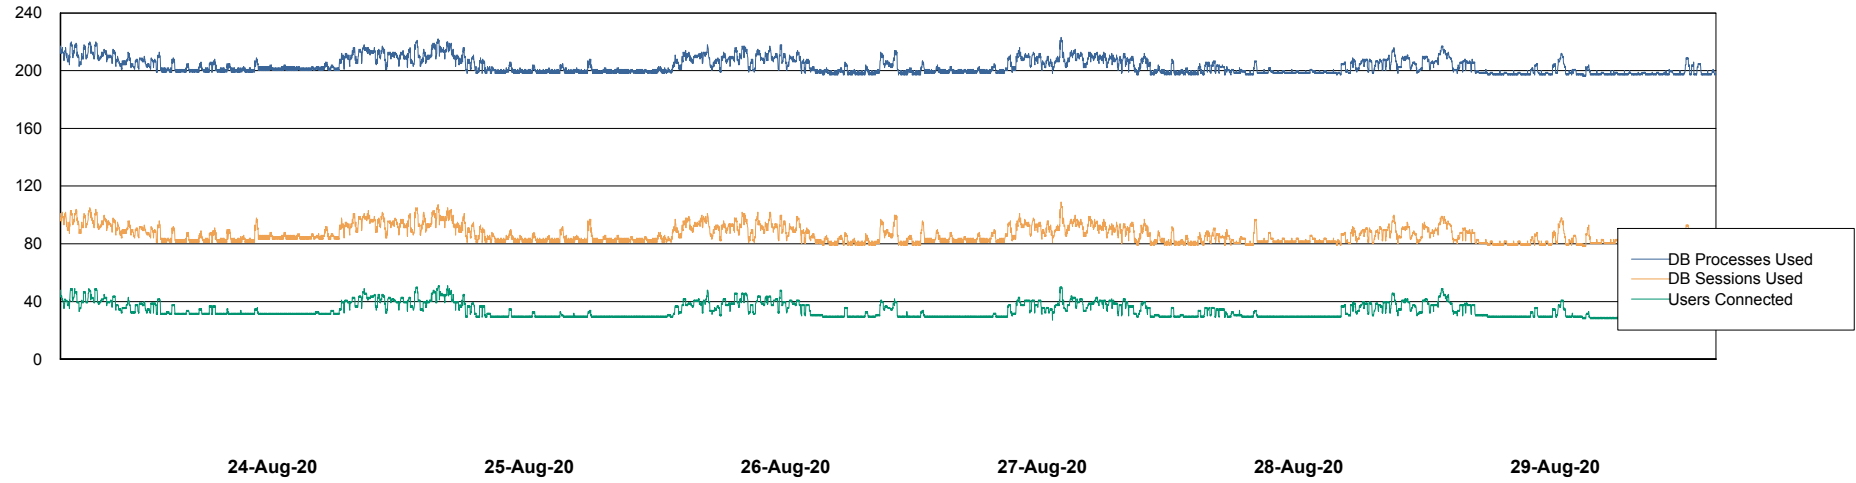

Weekly SLA Customer Report

Customer ECL Production
Database ID 77

Database Performance ECLDB_Production

Weekly SLA Customer Report

Customer ECL Production
Database ID 77

Database Performance ECLDB_Standby

Weekly SLA Customer Report