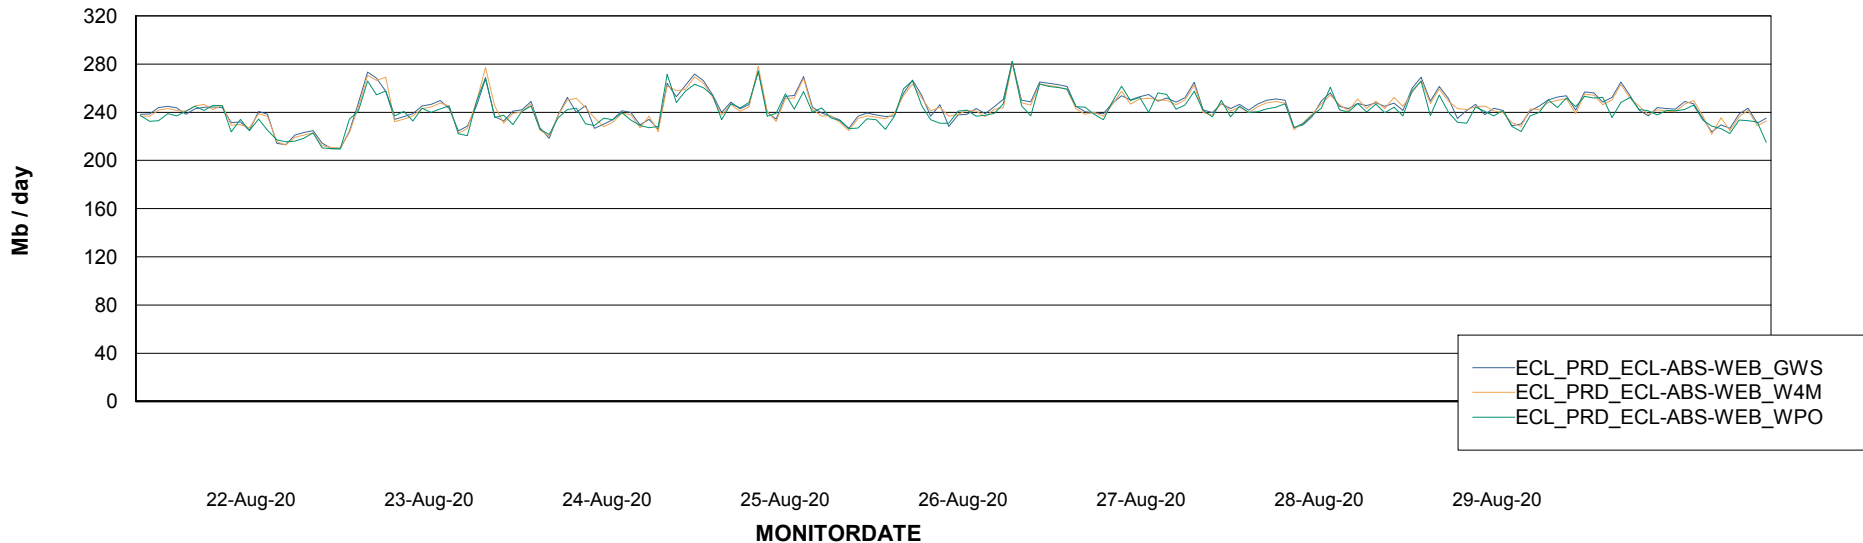

ABSSolute Web Component Services

Avg memory used per ABS Web component