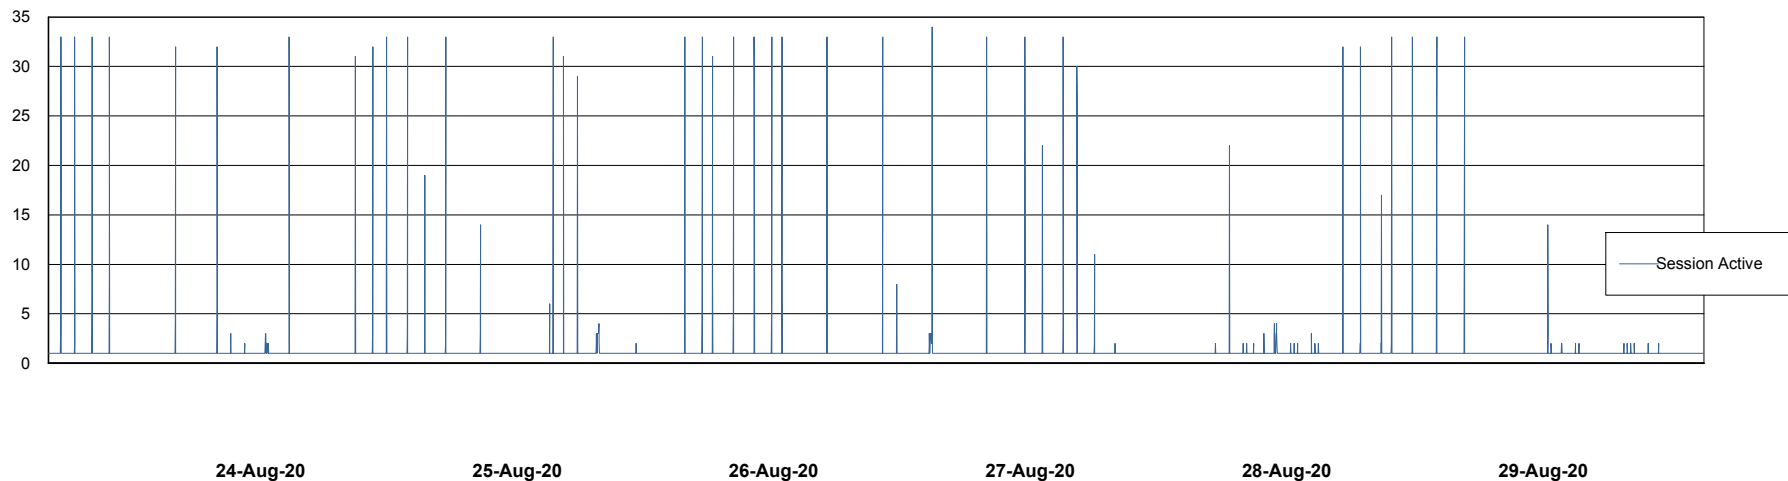

Weekly SLA Customer Report

Customer ECL Production
Database ID 77

Database Performance ECLDB_Production

Weekly SLA Customer Report

Customer ECL Production
Database ID 77

Database Performance ECLDB_Standby

Weekly SLA Customer Report