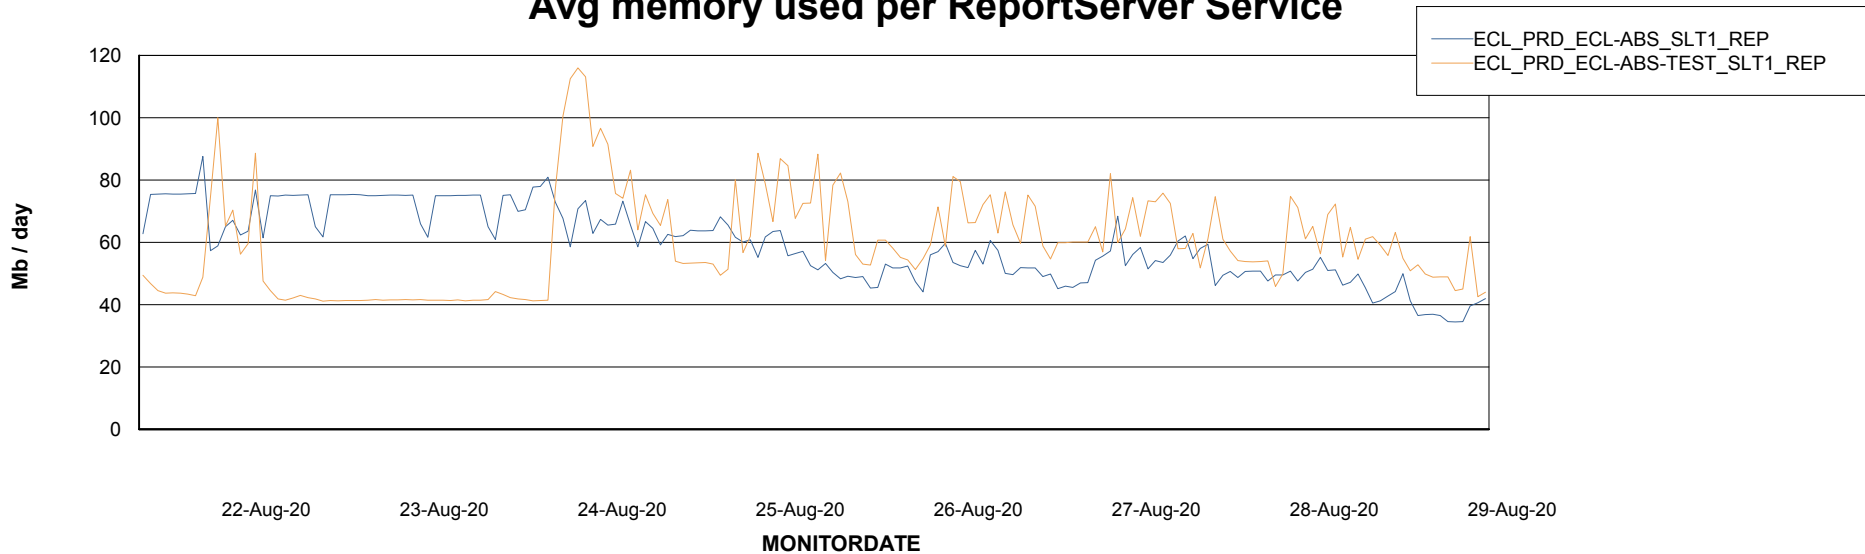

Avg memory used per ABS Server Service

Avg users per day per ABS server

Weekly SLA Customer Report

Customer ECL Production
Database ID 77

ABSSolute Application ReportServer Services

Avg memory used per ReportServer Service