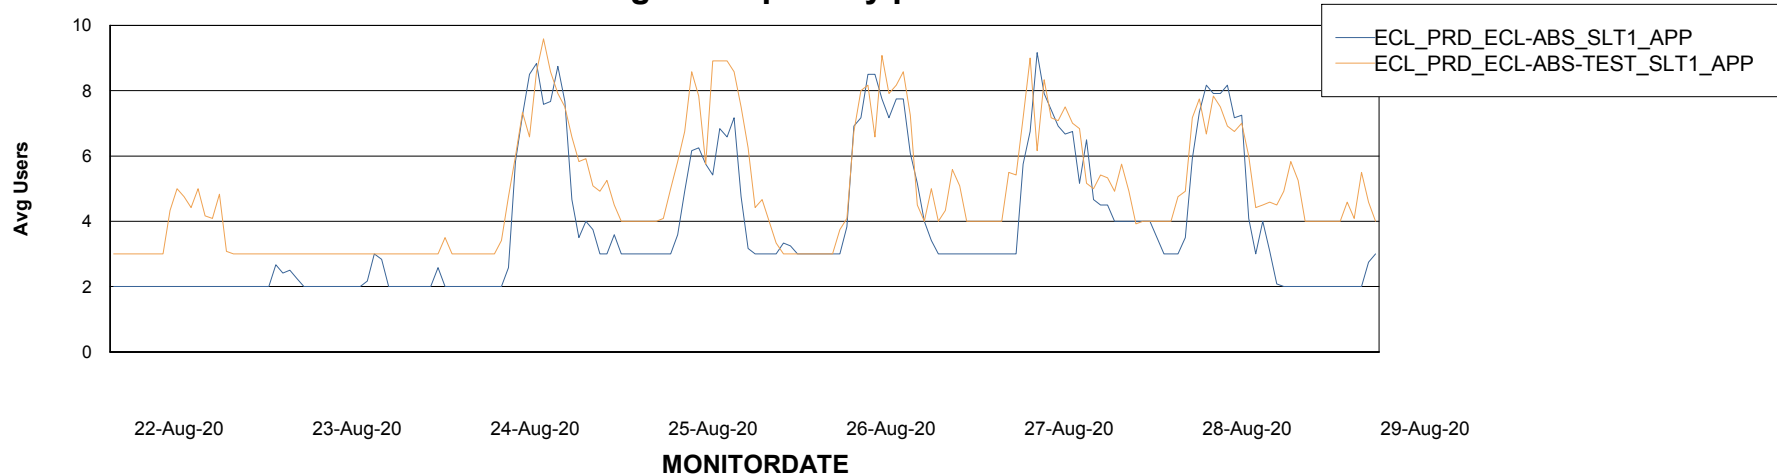

Avg users per day per ABS server