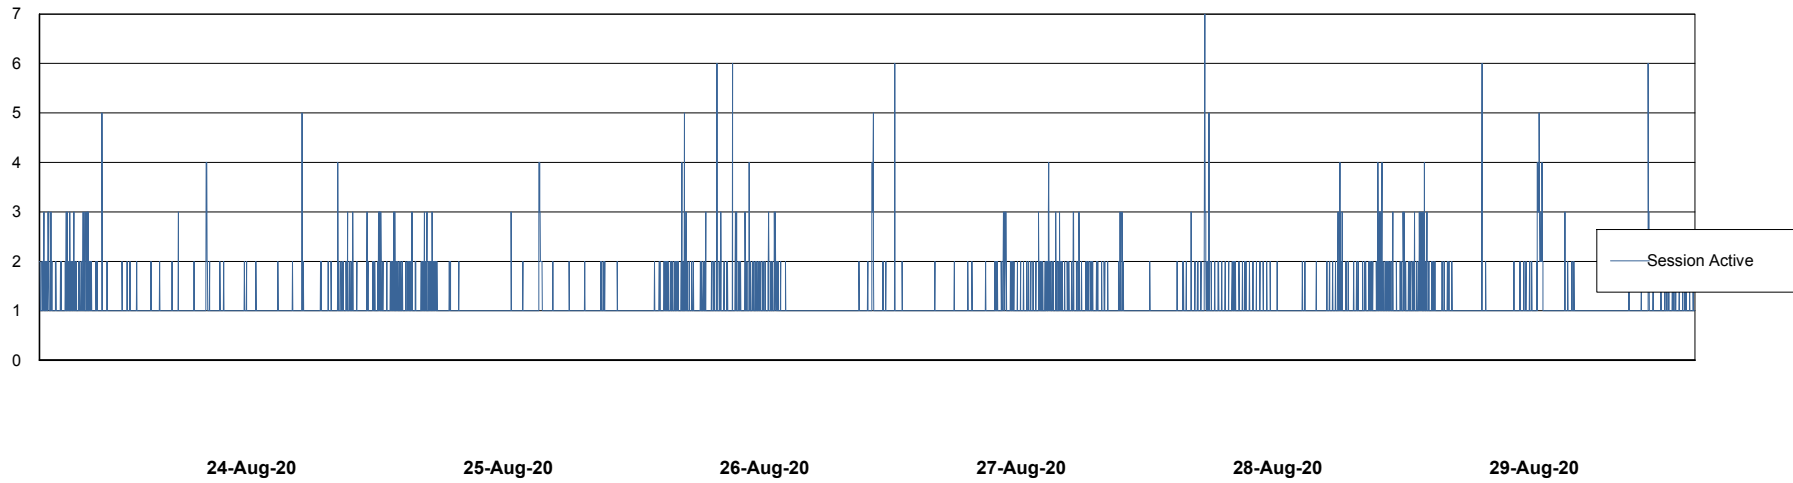

Weekly SLA Customer Report

Customer ECL Production
Database ID 77

Harddisk Usage ECL_PRD_ECL-ABS-WEB

	Free disk space on c: (%)	Total disk space on c: (Gb)
29-Aug-20	79	127
28-Aug-20	79	127
27-Aug-20	79	127
26-Aug-20	79	127
25-Aug-20	79	127
24-Aug-20	79	127
23-Aug-20	79	127

Weekly SLA Customer Report

Customer ECL Production
Database ID 77

Database Performance ECLDB_Production

Weekly SLA Customer Report

Customer ECL Production
Database ID 77

Database Performance ECLDB_Standby

Weekly SLA Customer Report