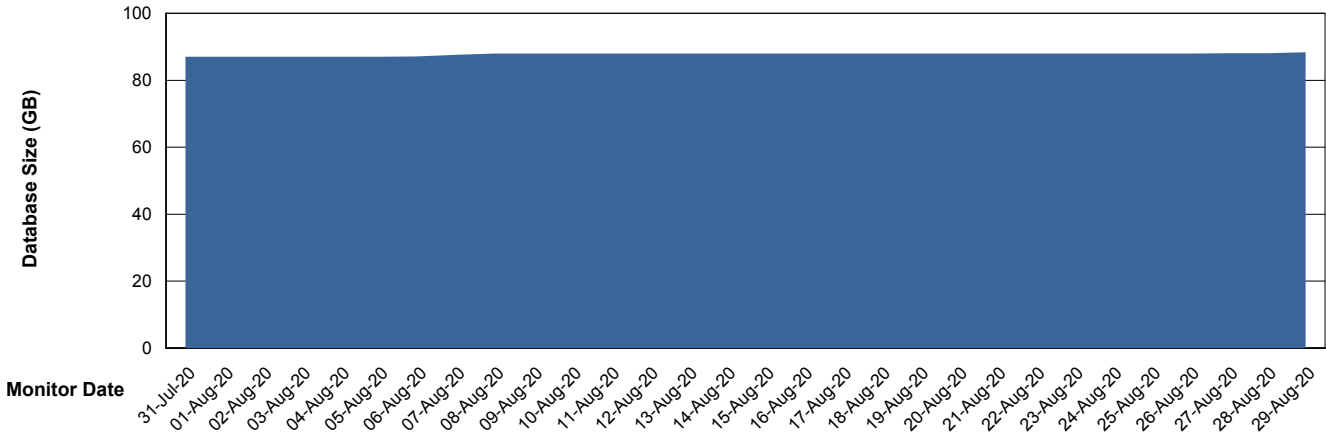

Weekly SLA Customer Report

Customer BOH_Production
Database ID 55

Database Performance BOHABS01_DB_Primary

Weekly SLA Customer Report

Customer BOH_Production
Database ID 55

Database Performance BOHABS02_DB_Standby

Weekly SLA Customer Report

Customer BOH_Production
 Database ID 55

DATABASE SIZE BOHABS01_DB_Primary

Database growth over last month

Database Tablespace BOHABS01_DB_Primary

| Date | Tablespace Name | Filesize (Gb) | Usedsize (Gb) | Percentage free |
|-----------|-----------------|---------------|---------------|-----------------|
| 29-Aug-20 | ABSDATA | 48 | 31 | 35 |
| | INDX | 68 | 56 | 18 |
| 28-Aug-20 | ABSDATA | 48 | 31 | 35 |
| | INDX | 68 | 56 | 18 |
| 27-Aug-20 | ABSDATA | 48 | 31 | 35 |
| | INDX | 68 | 56 | 18 |
| 26-Aug-20 | ABSDATA | 48 | 31 | 35 |
| | INDX | 68 | 56 | 18 |
| 25-Aug-20 | ABSDATA | 48 | 31 | 35 |
| | INDX | 68 | 56 | 18 |
| 24-Aug-20 | ABSDATA | 48 | 31 | 35 |
| | INDX | 68 | 55 | 19 |
| 23-Aug-20 | ABSDATA | 48 | 31 | 35 |
| | INDX | 68 | 55 | 19 |