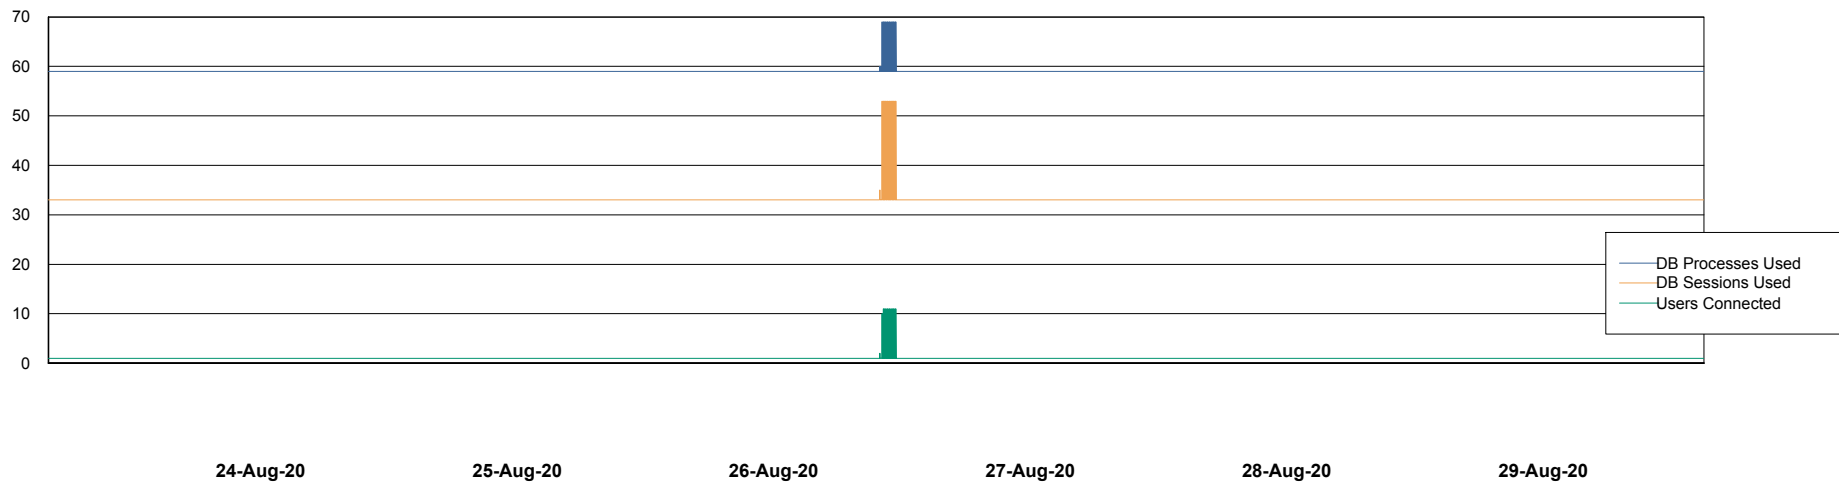

Weekly SLA Customer Report

Customer BOH_Production
Database ID 55

Database Performance BOHABS01_DB_Primary

Weekly SLA Customer Report

Customer BOH_Production
Database ID 55

Database Performance BOHABS02_DB_Standby