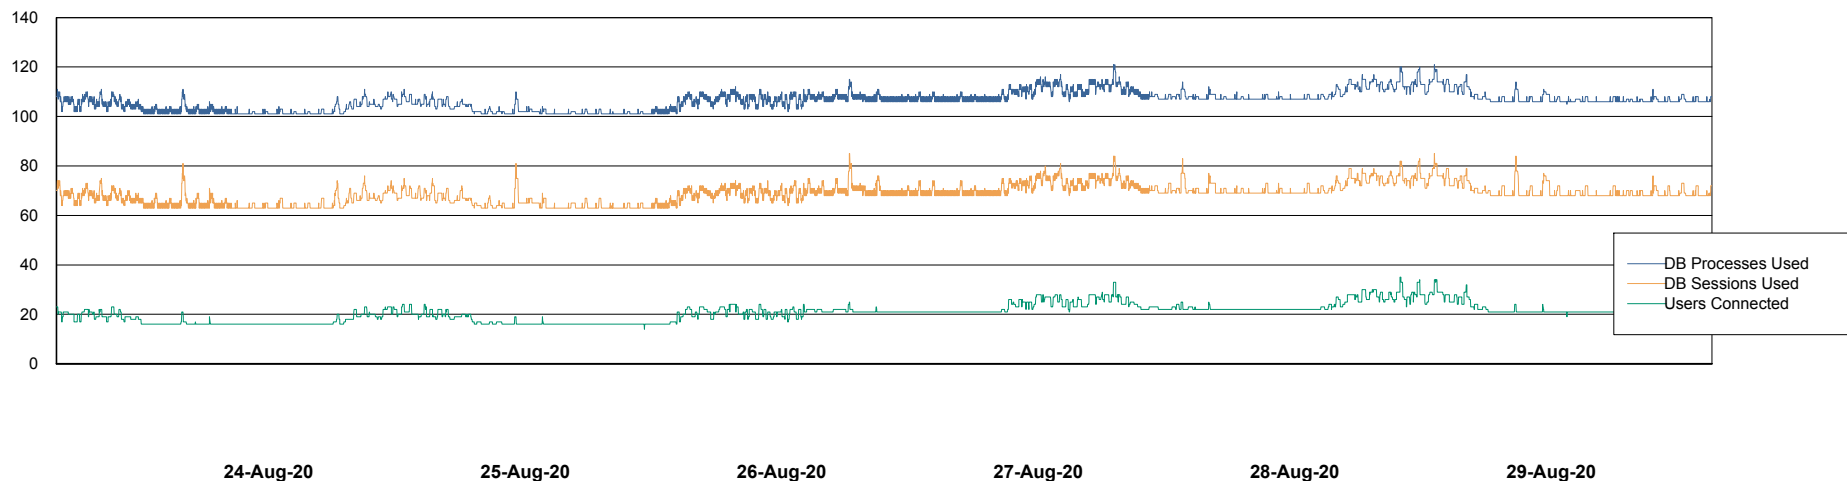

Harddisk Usage BOHABS02

| | Free disk space on c: (%) | Total disk space on c: (Gb) | Free disk space on d: (%) | Total disk space on d: (Gb) | Free disk space on e: (%) | Total disk space on e: (Gb) |
|-----------|---------------------------|-----------------------------|---------------------------|-----------------------------|---------------------------|-----------------------------|
| 29-Aug-20 | 48 | 100 | 26 | 300 | 69 | 80 |
| 28-Aug-20 | 48 | 100 | 26 | 300 | 71 | 80 |
| 27-Aug-20 | 48 | 100 | 26 | 300 | 73 | 80 |
| 26-Aug-20 | 48 | 100 | 26 | 300 | 76 | 80 |
| 25-Aug-20 | 48 | 100 | 26 | 300 | 79 | 80 |
| 24-Aug-20 | 48 | 100 | 26 | 300 | 82 | 80 |
| 23-Aug-20 | 48 | 100 | 26 | 300 | 84 | 80 |

Weekly SLA Customer Report

Customer BOH_Production
Database ID 55

Database Performance BOHABS01_DB_Primary

Weekly SLA Customer Report

Customer BOH_Production
Database ID 55

Database Performance BOHABS02_DB_Standby