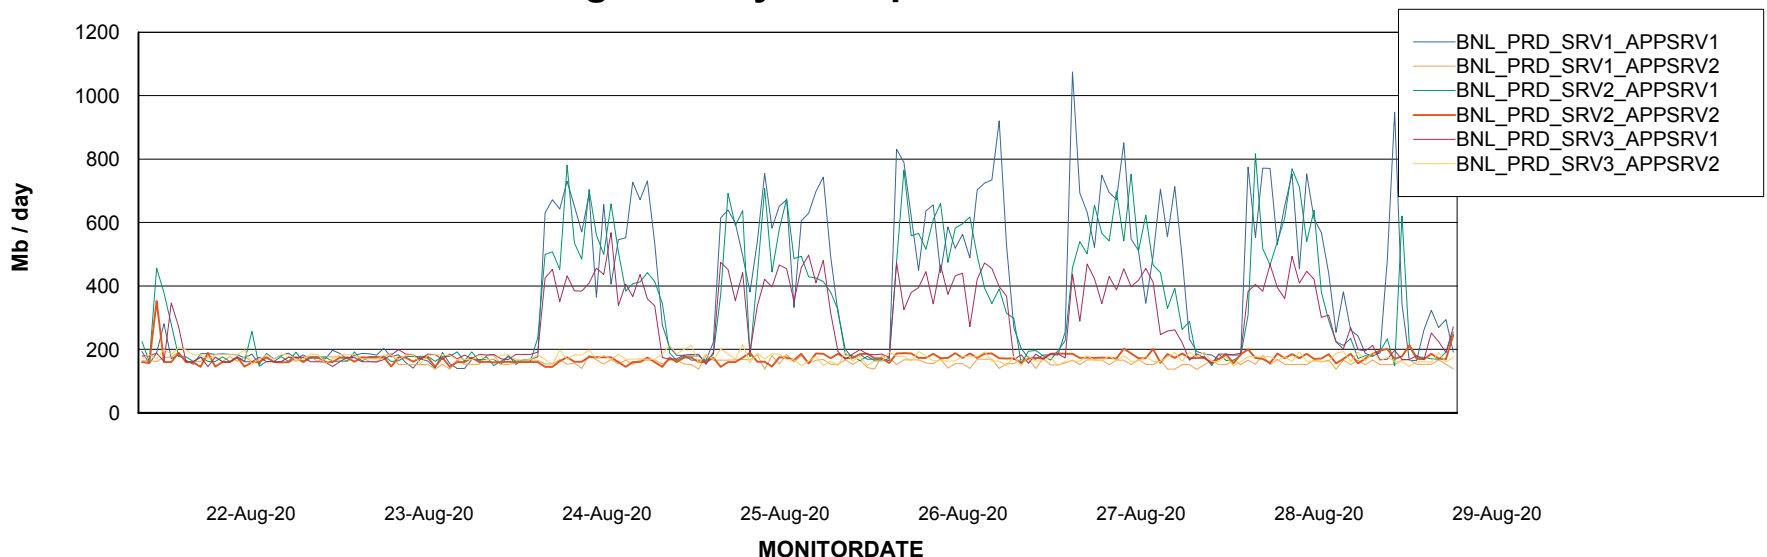

Standby Database Health BNL_Production

Recovery lag for last 7 days

Weekly SLA Customer Report

Customer BNL_Production
Database ID 83

ABSSolute Application Server Services

Avg memory used per ABS Server Service