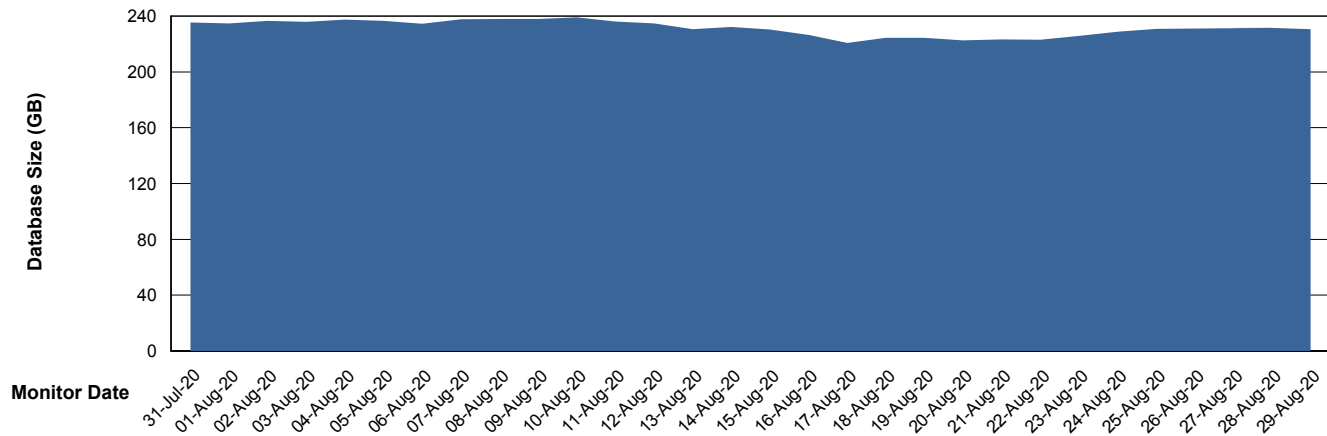

Weekly SLA Customer Report

Customer BNL_Production
Database ID 83

Database Performance BNLDB_FUT_FutureLive

Weekly SLA Customer Report

Customer BNL_Production
Database ID 83

Database Performance BNLDB_FUT_Standby

Weekly SLA Customer Report

Customer BNL_Production
Database ID 83

Database Performance BNLDB_Production

Weekly SLA Customer Report

Customer BNL_Production
 Database ID 83

DATABASE SIZE BNLDB_FUT_FutureLive

Database growth over last month

DATABASE SIZE BNLDB_Production

Database growth over last month

Weekly SLA Customer Report

Customer BNL_Production
Database ID 83

Database Tablespace BNLDB_FUT_FutureLive

Date	Tablespace Name	Filesize (Gb)	Usedsize (Gb)	Percentage free
29-Aug-20	ABSDATA	116	62	47
	INDX	172	81	53
28-Aug-20	ABSDATA	116	61	47
	INDX	172	80	53
27-Aug-20	ABSDATA	116	61	47
	INDX	172	79	54
26-Aug-20	ABSDATA	116	62	47
	INDX	172	79	54
25-Aug-20	ABSDATA	116	62	47
	INDX	172	79	54
24-Aug-20	ABSDATA	116	61	47
	INDX	172	79	54
23-Aug-20	ABSDATA	116	61	47
	INDX	172	79	54