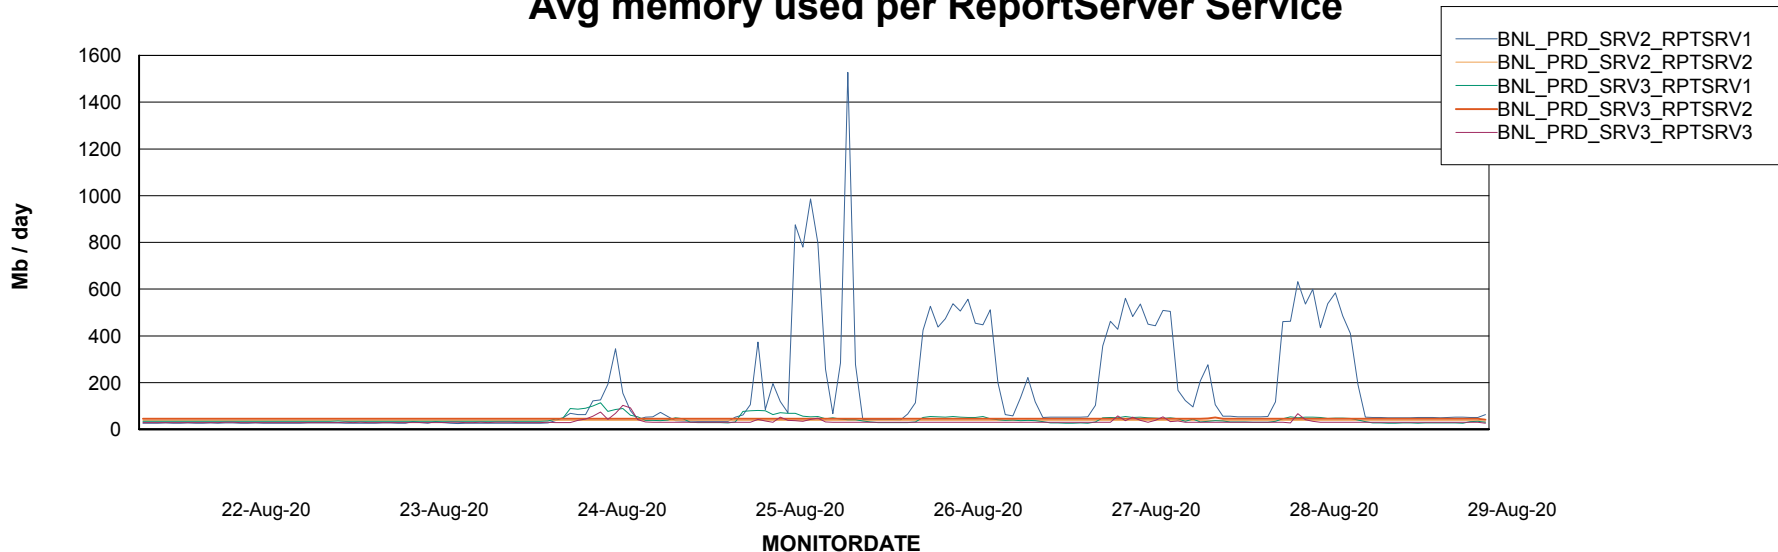

Avg users per day per ABS server

Weekly SLA Customer Report

Customer BNL_Production
Database ID 83

ABSSolute Web Component Services

Avg memory used per ReportServer Service

Disaster per ABS component