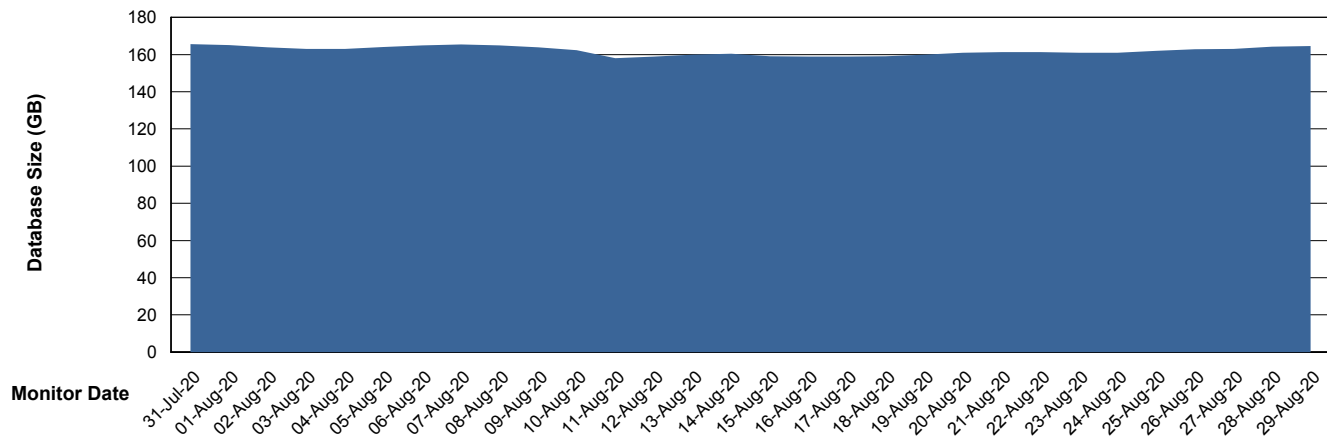

Weekly SLA Customer Report

Customer BNL_Production
Database ID 83

Database Performance BNLDB_FUT_FutureLive

Weekly SLA Customer Report

Customer BNL_Production
Database ID 83

Database Performance BNLDB_FUT_Standby

Weekly SLA Customer Report

Customer BNL_Production
Database ID 83

Database Performance BNLDB_Production

Weekly SLA Customer Report

Customer BNL_Production
 Database ID 83

DATABASE SIZE BNLDB_FUT_FutureLive

Database growth over last month

DATABASE SIZE BNLDB_Production

Database growth over last month

Weekly SLA Customer Report

Customer BNL_Production
Database ID 83

Database Tablespace BNLDB_FUT_FutureLive

Date	Tablespace Name	Filesize (Gb)	Usedsize (Gb)	Percentage free
29-Aug-20	ABSDATA	116	62	47
	INDX	172	81	53
28-Aug-20	ABSDATA	116	61	47
	INDX	172	80	53
27-Aug-20	ABSDATA	116	61	47
	INDX	172	79	54
26-Aug-20	ABSDATA	116	62	47
	INDX	172	79	54
25-Aug-20	ABSDATA	116	62	47
	INDX	172	79	54
24-Aug-20	ABSDATA	116	61	47
	INDX	172	79	54
23-Aug-20	ABSDATA	116	61	47
	INDX	172	79	54