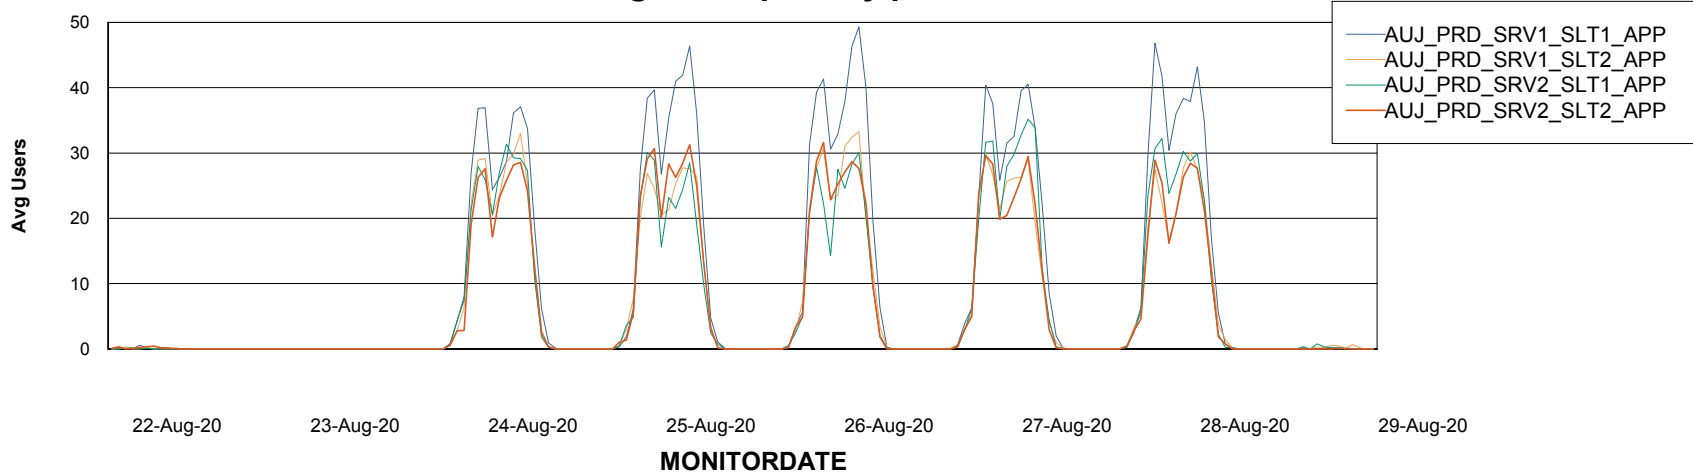

Avg users per day per ABS server