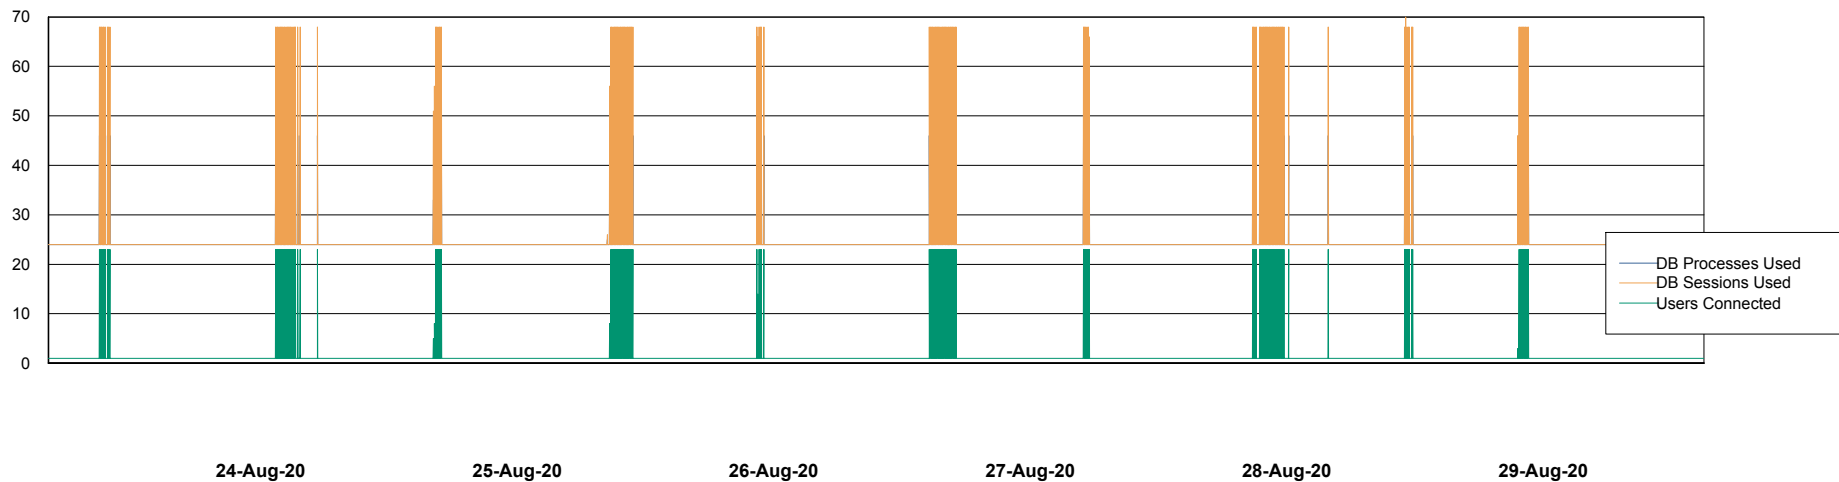

Database Performance AUJ_DB6_Standby2