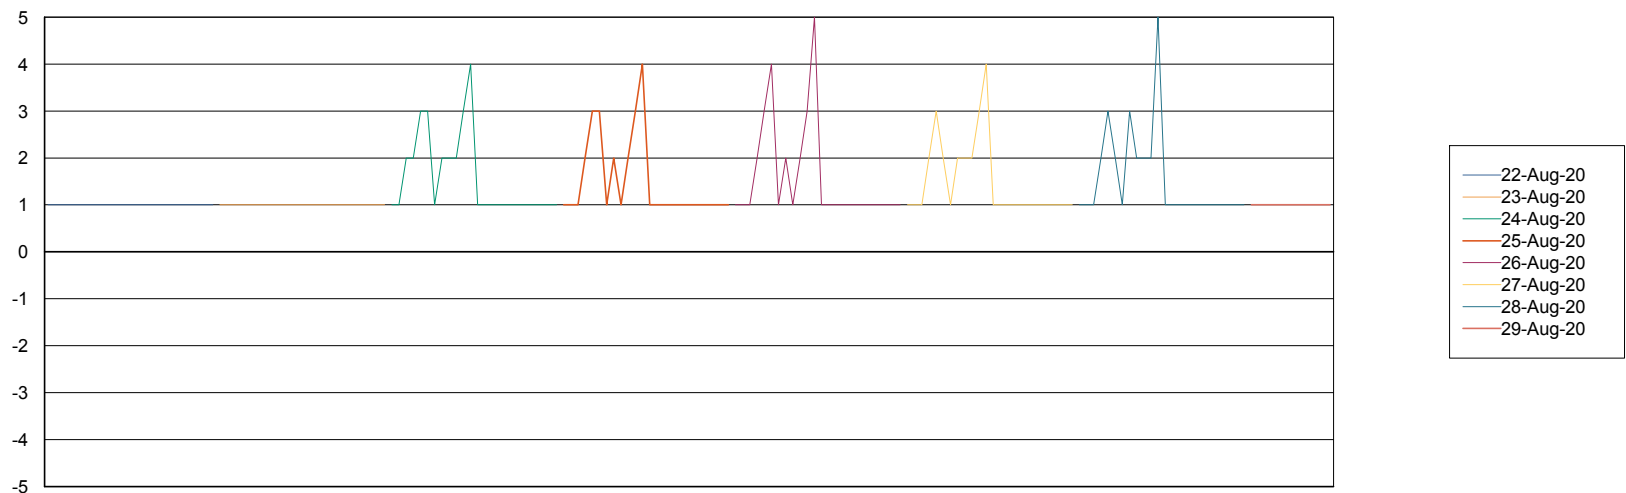

### Recovery lag for last 7 days