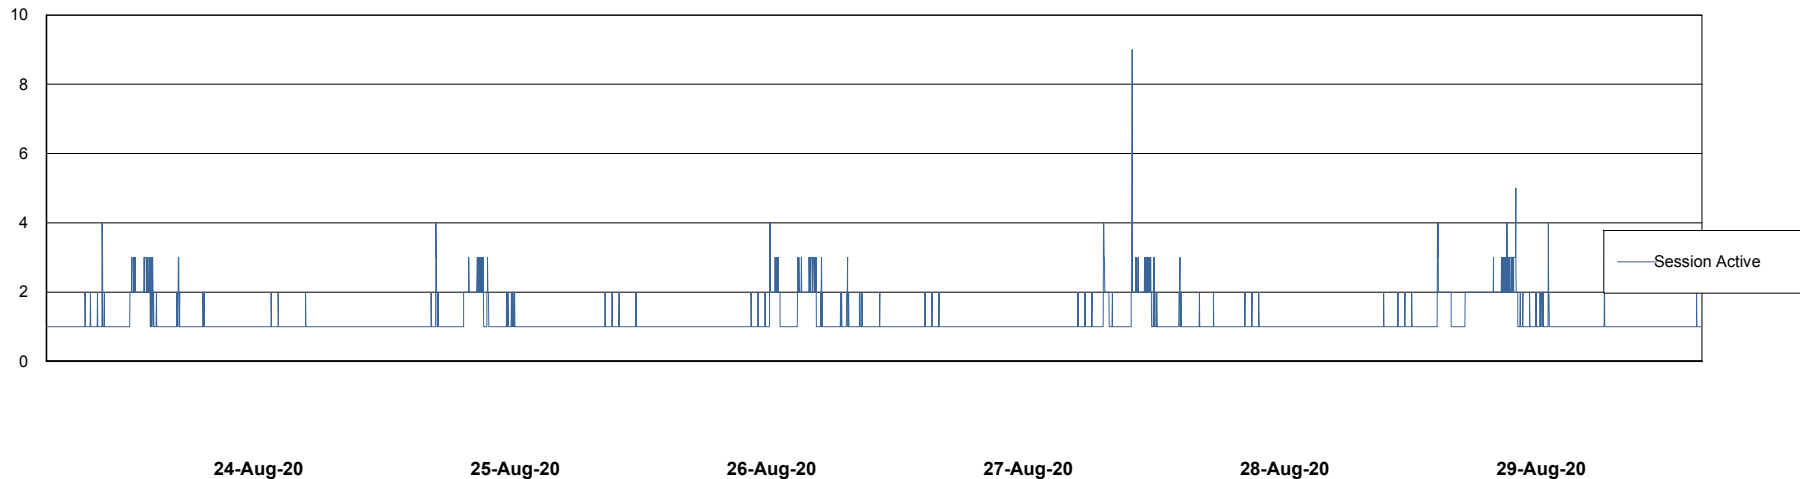

Database Performance AUJDB_BI