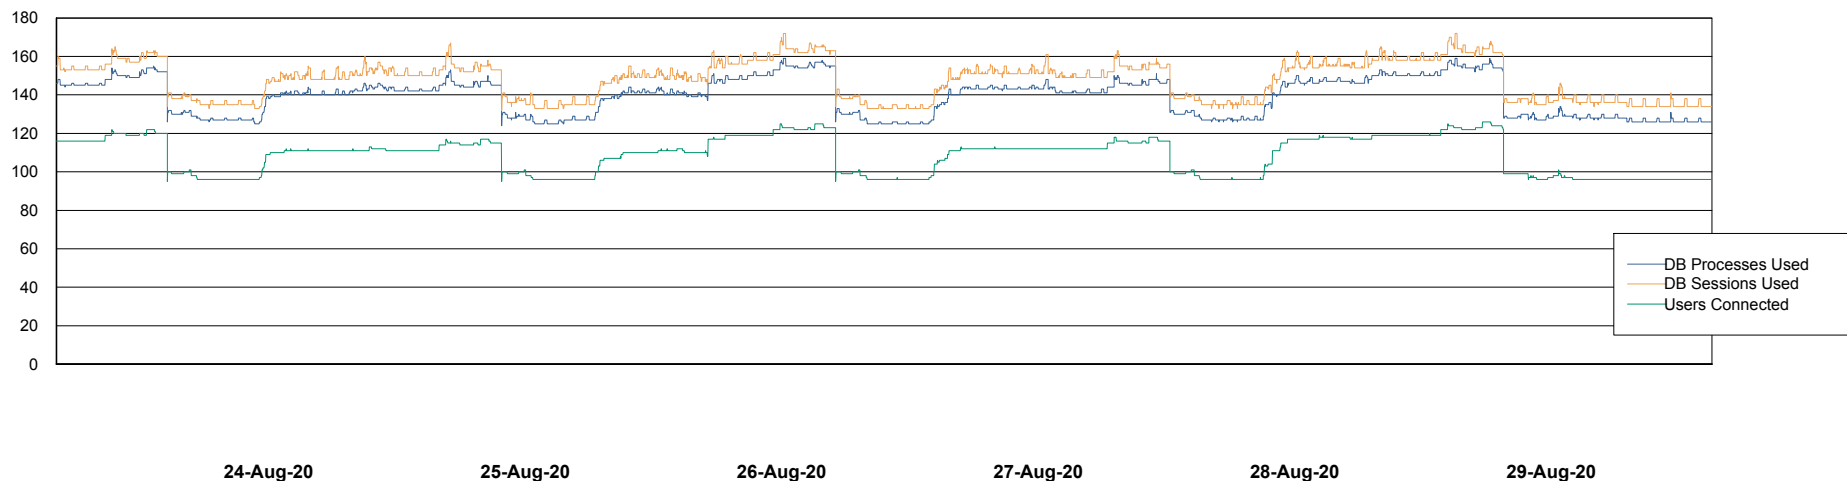

Database Performance AUJ_DB4_Primary