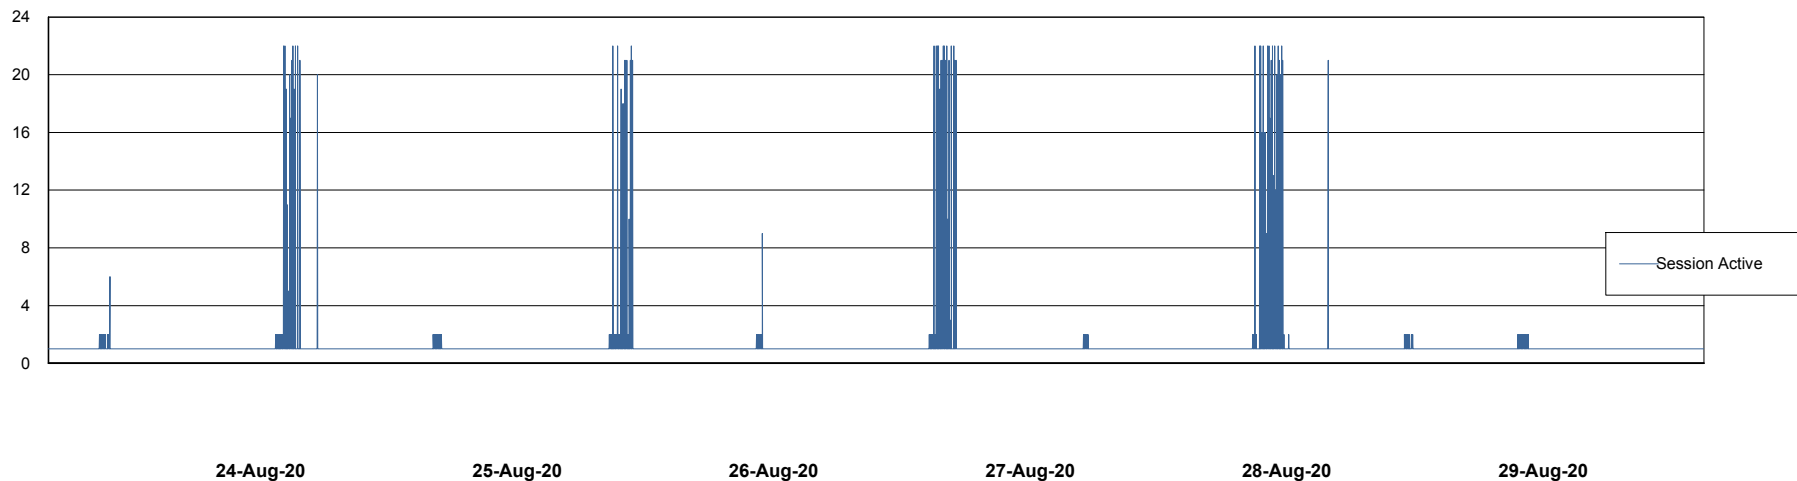

Database Performance AUJ_DB6_Standby2