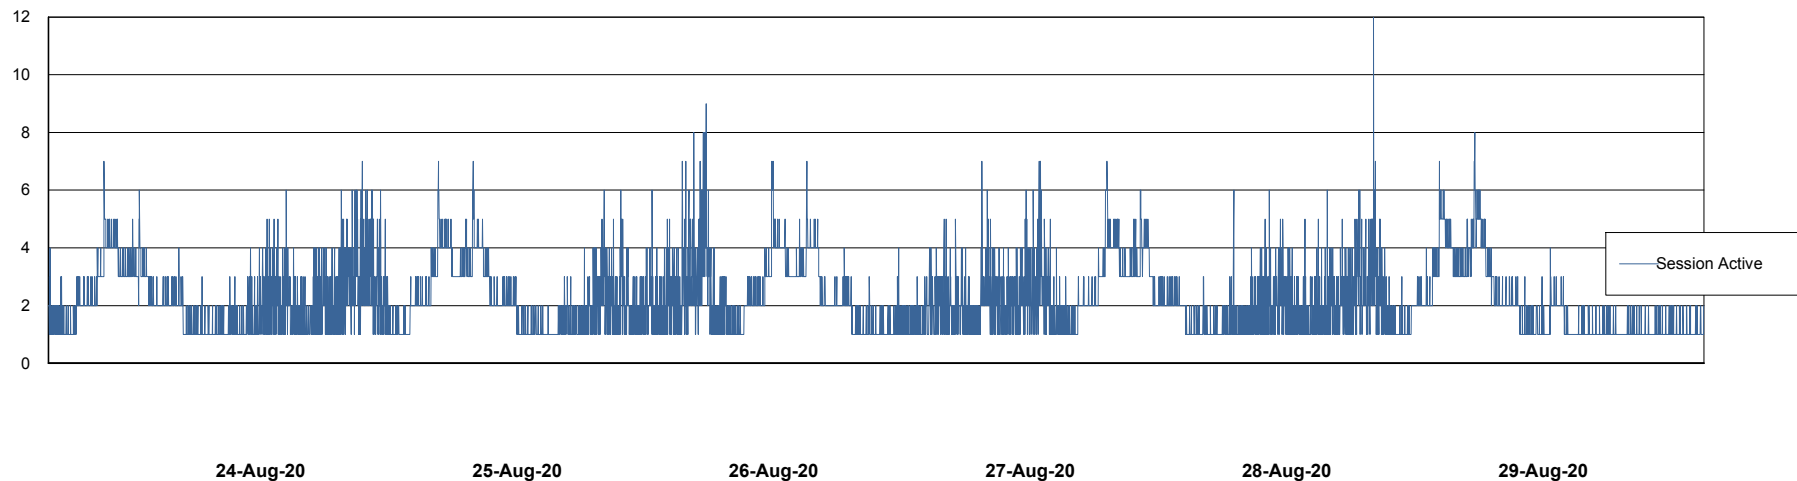

Database Performance AUJ_DB4_Primary