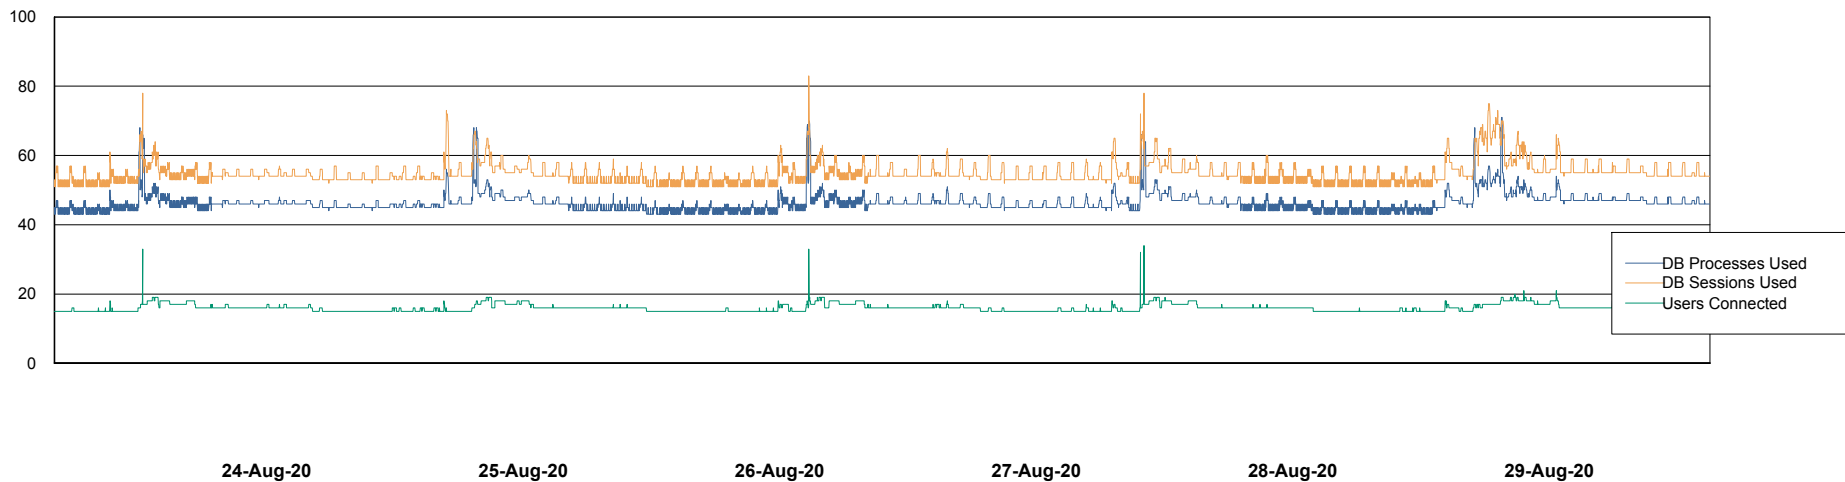

Database Performance AUJDB_BI