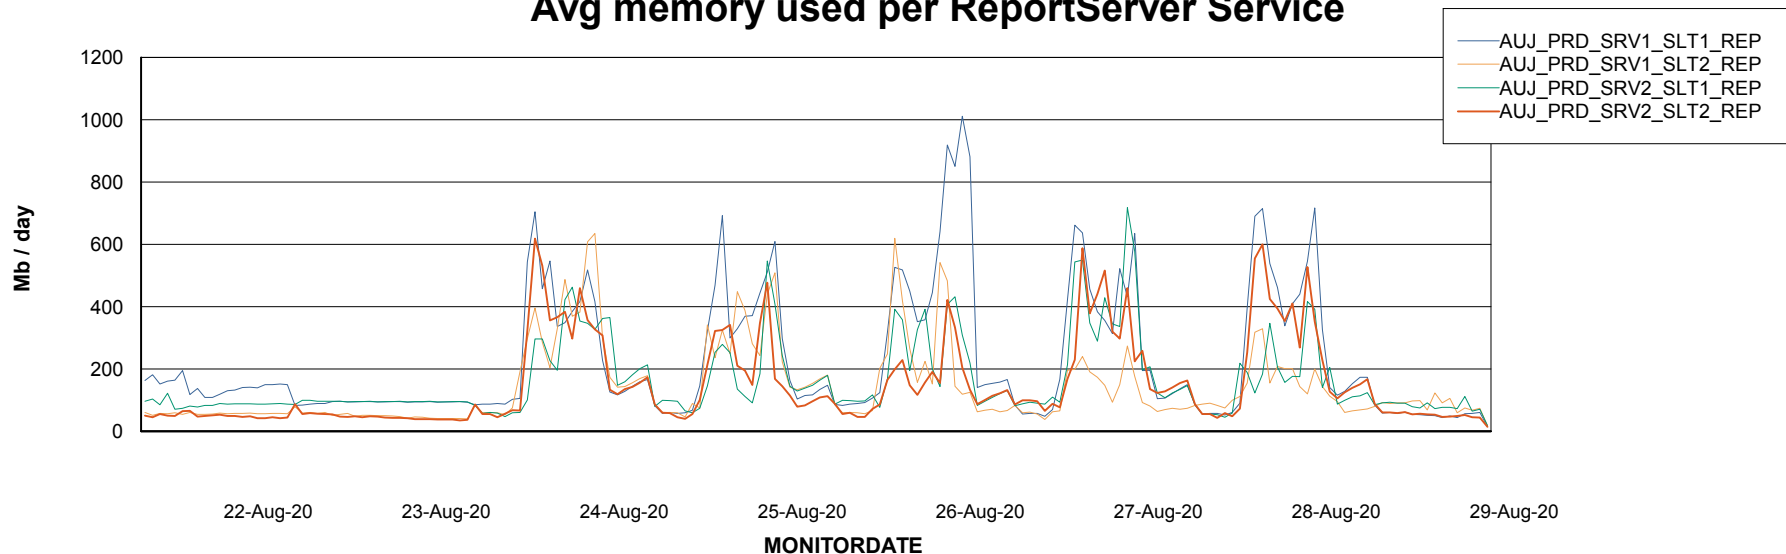

ABSSolute Application ReportServer Services

Avg memory used per ReportServer Service