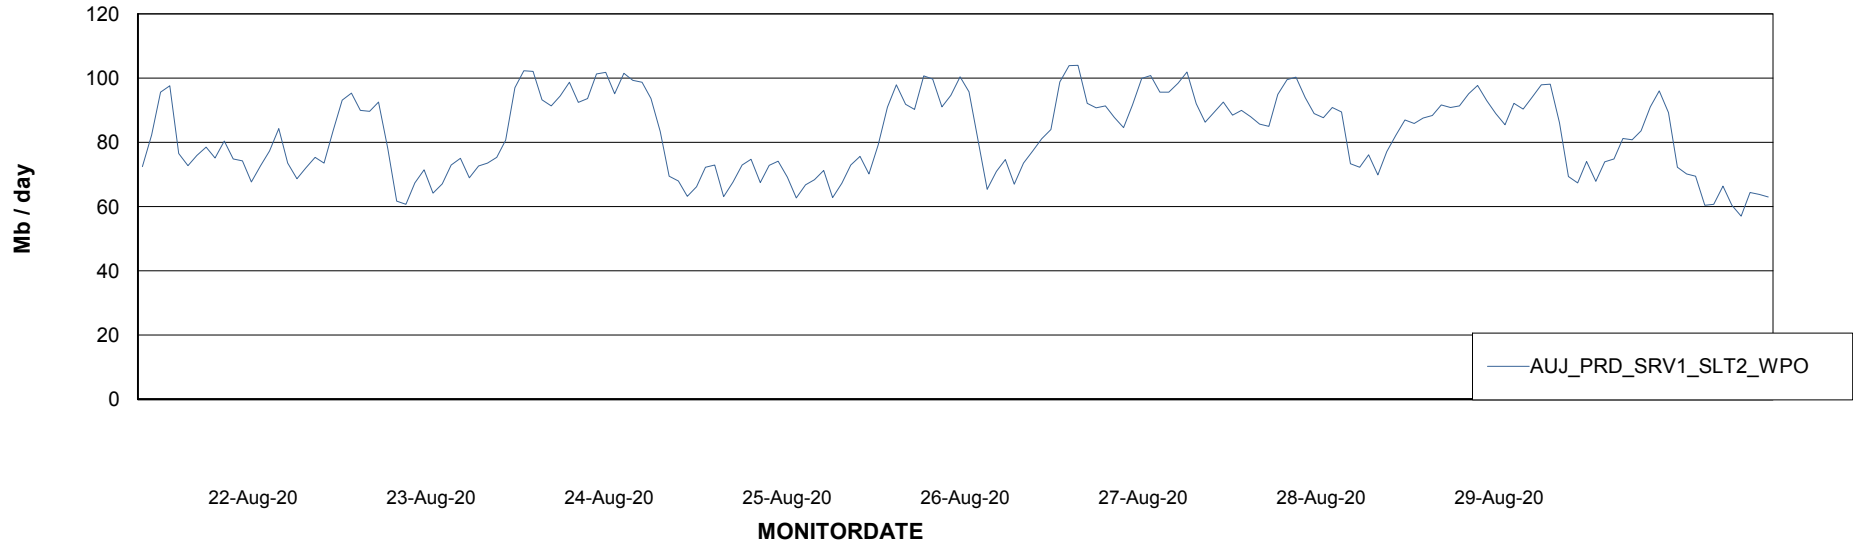

ABSSolute Web Component Services

Avg memory used per ABS Web component