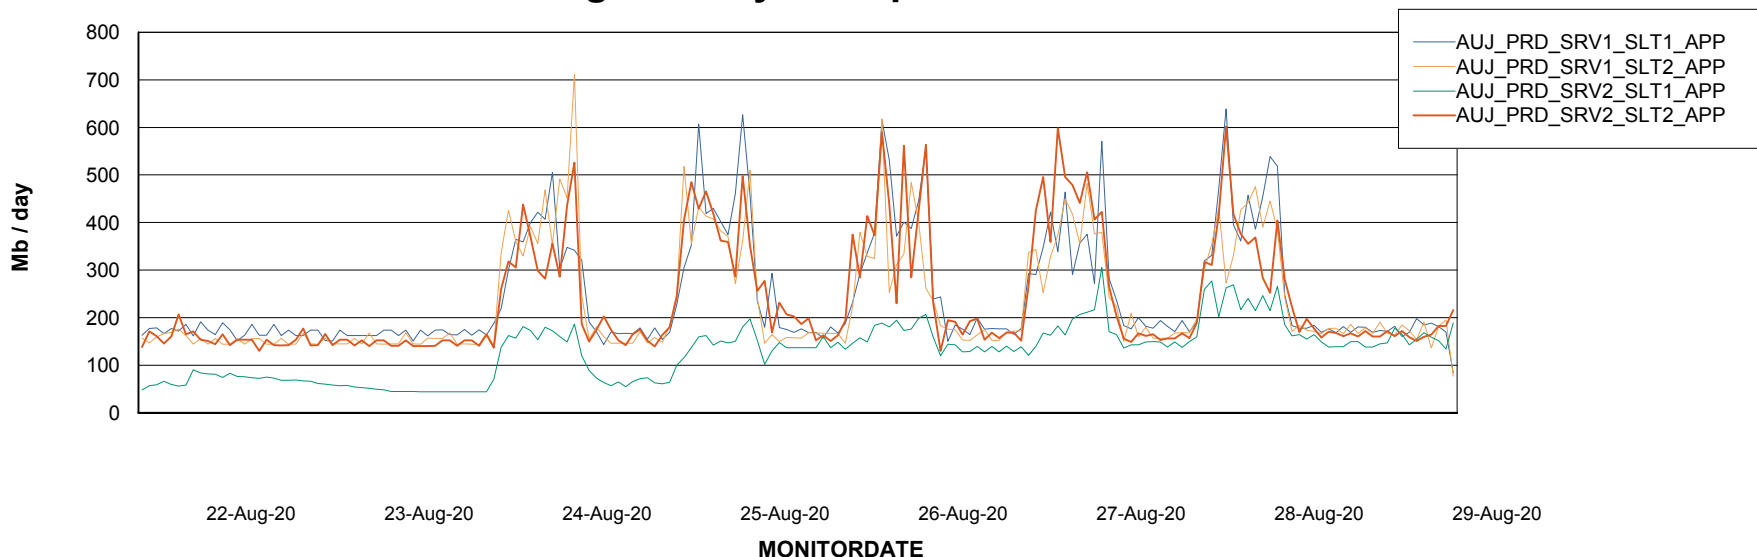

ABSSolute Application Server Services

Avg memory used per ABS Server Service