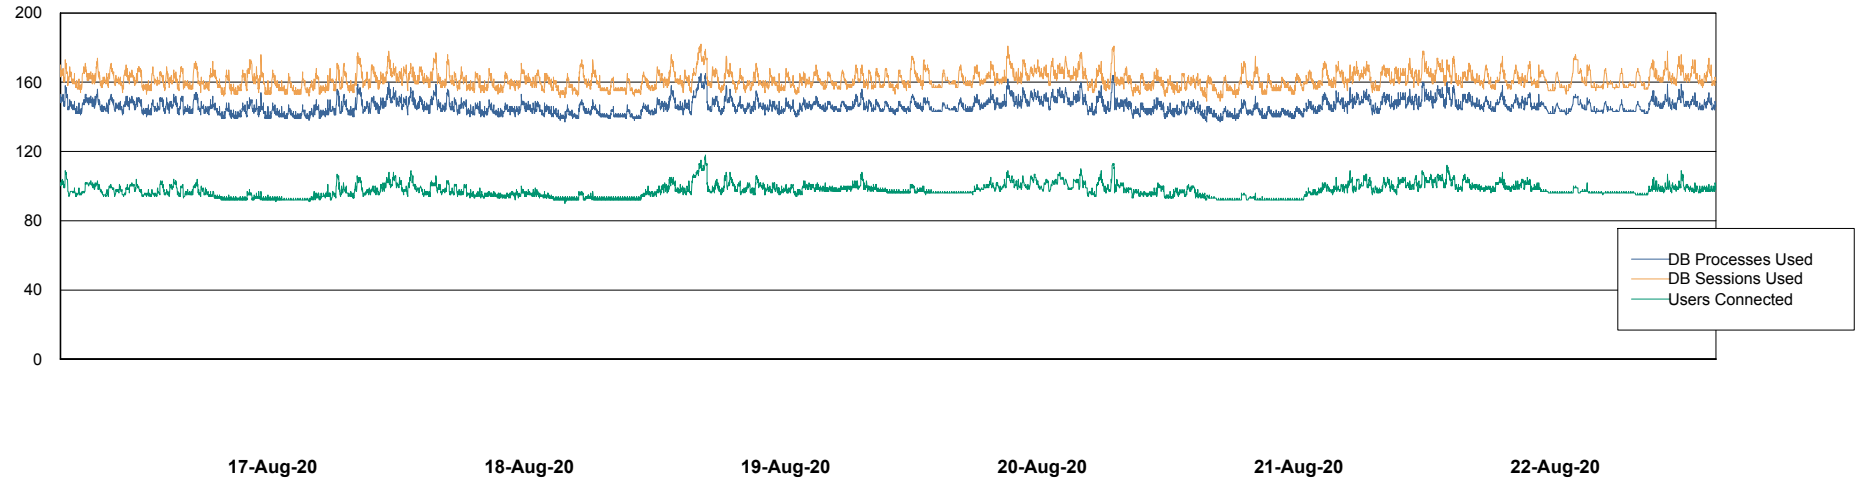

Database Performance VOSDB_Production