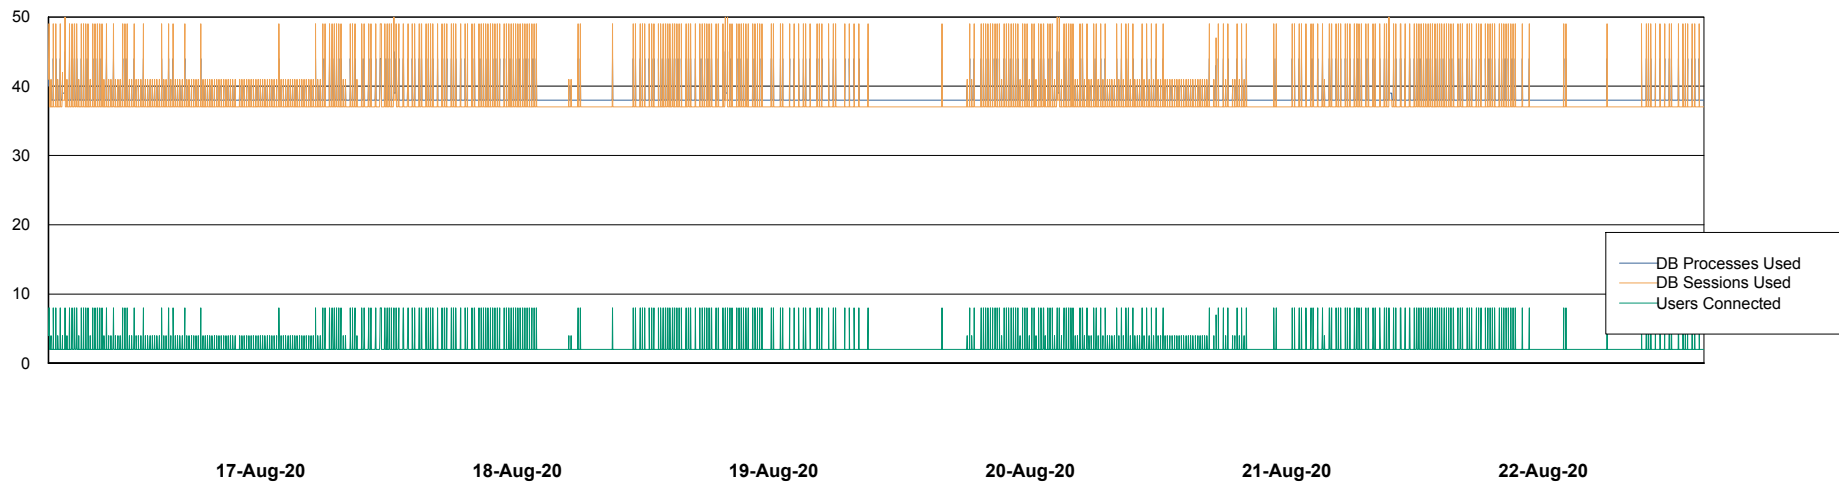

Database Performance VOSDB_Standby