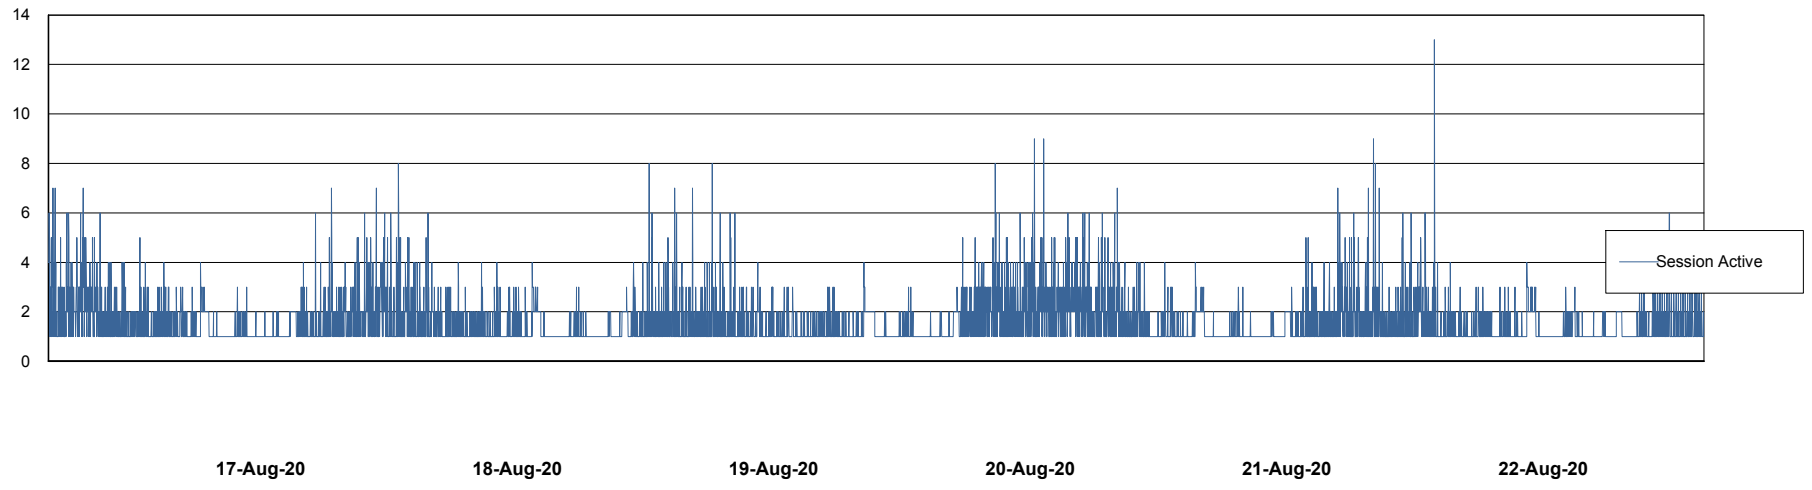

Database Performance VOSDB_Production