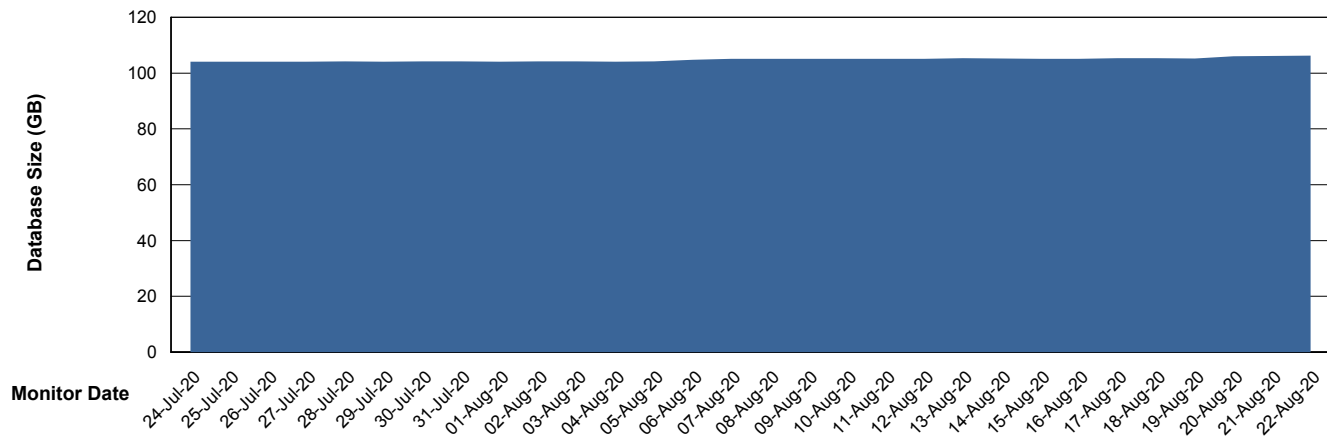

DATABASE SIZE VOSBIDB_Production

Database growth over last month