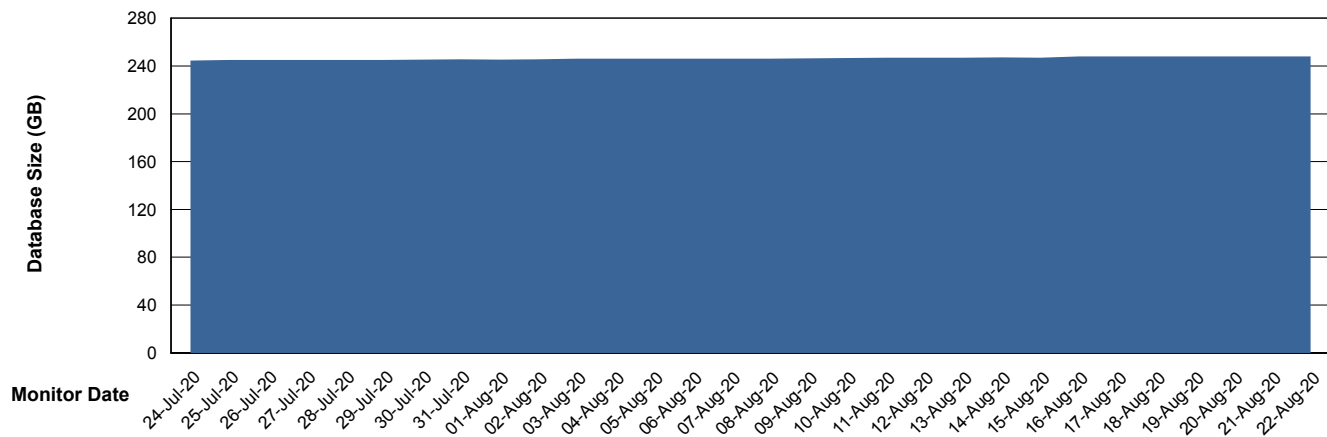

# Weekly SLA Customer Report

Customer VOS\_Production  
 Database ID 68

DATABASE SIZE VOSBIDB\_Production

Database growth over last month

DATABASE SIZE VOSDB\_Production

Database growth over last month