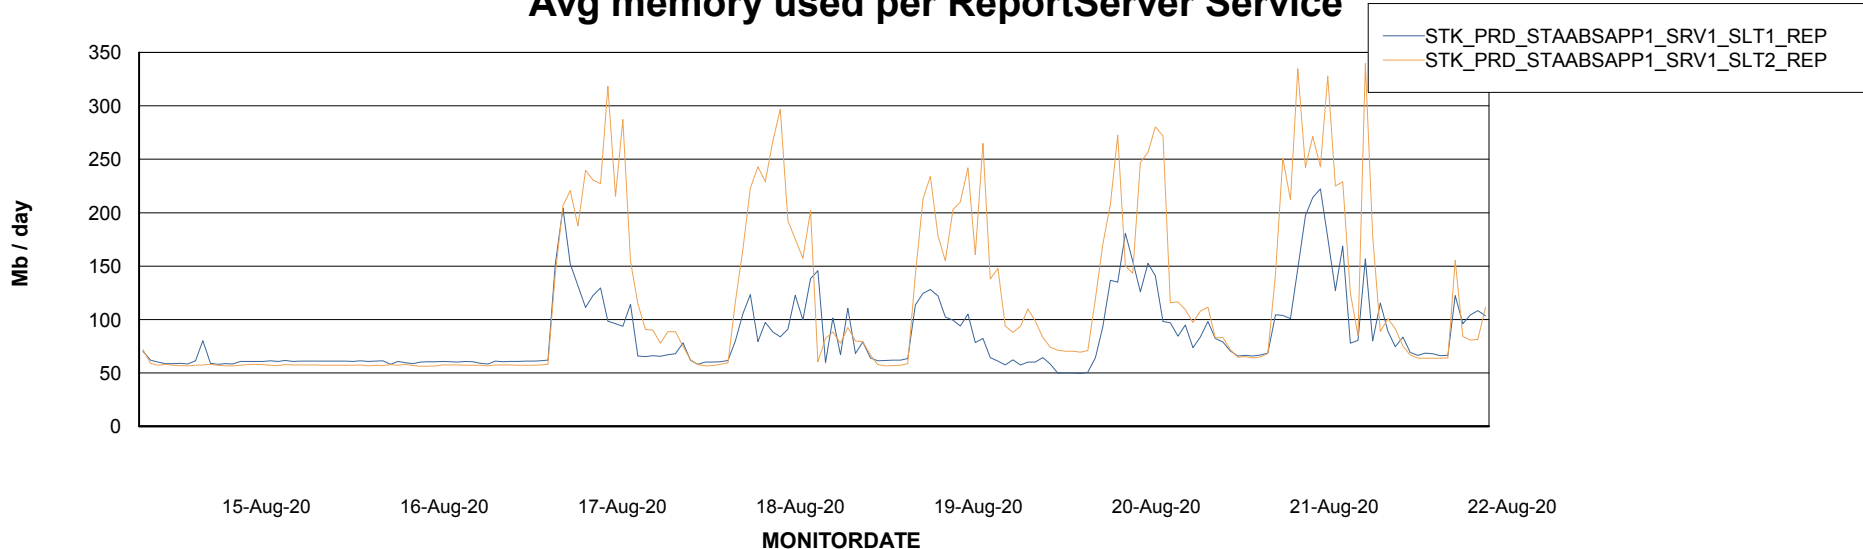

Avg memory used per ABS Server Service

Avg users per day per ABS server

Weekly SLA Customer Report

Customer STK_Production
Database ID 82

ABSSolute Application ReportServer Services

Avg memory used per ReportServer Service