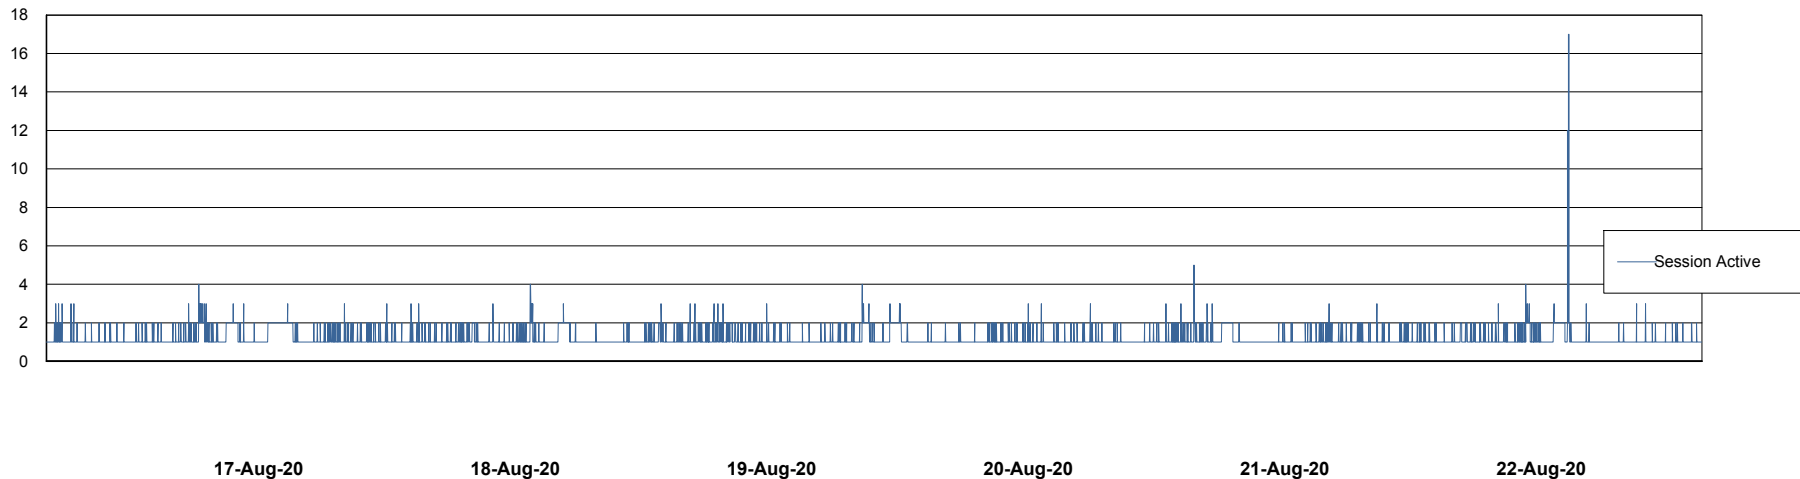

Weekly SLA Customer Report

Customer STK_Production
Database ID 82

Harddisk Usage STK_STAABSDB2 Standby DB Server

	Free disk space on c: (%)	Total disk space on c: (Gb)	Free disk space on d: (%)	Total disk space on d: (Gb)	Free disk space on e: (%)	Total disk space on e: (Gb)
22-Aug-20	73	99	45	350	26	1,000
21-Aug-20	73	99	45	350	26	1,000
20-Aug-20	73	99	45	350	26	1,000
19-Aug-20	73	99	45	350	26	1,000
18-Aug-20	73	99	44	350	26	1,000
17-Aug-20	73	99	45	350	26	1,000
16-Aug-20	73	99	45	350	26	1,000

Weekly SLA Customer Report

Customer STK_Production
Database ID 82

Database Performance STKDB_ABS1 Production Database

Weekly SLA Customer Report

Customer STK_Production
Database ID 82

Database Performance STKDB_ABS1SB Standby Database