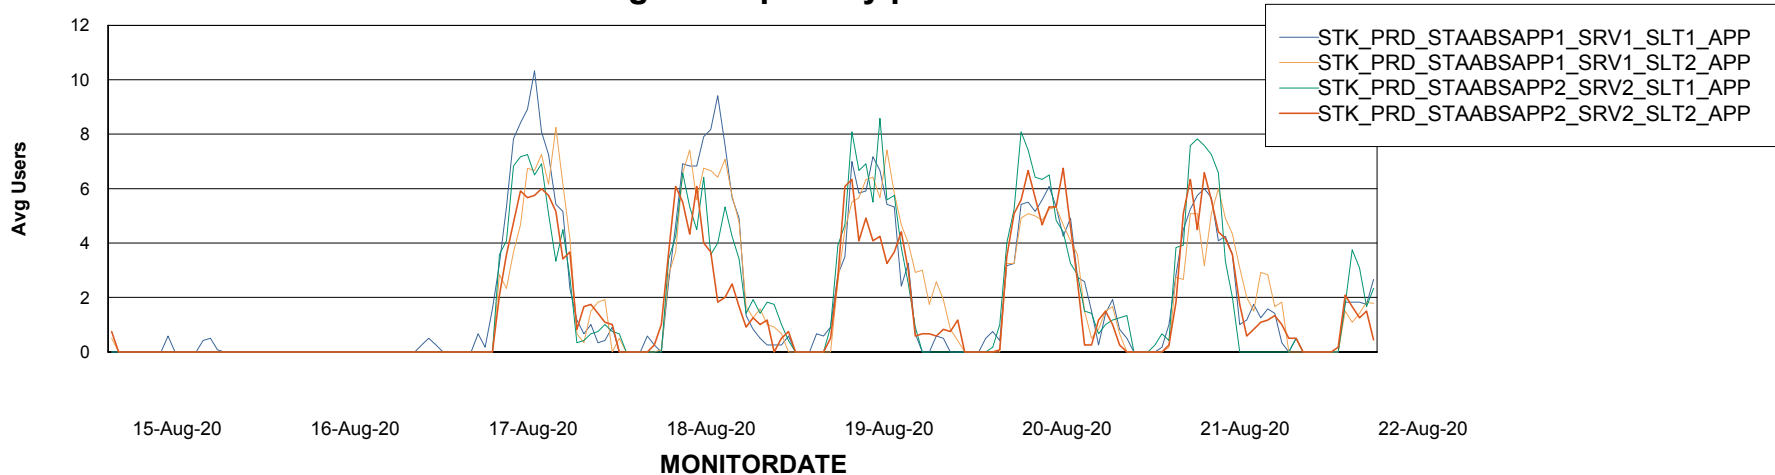

Avg users per day per ABS server