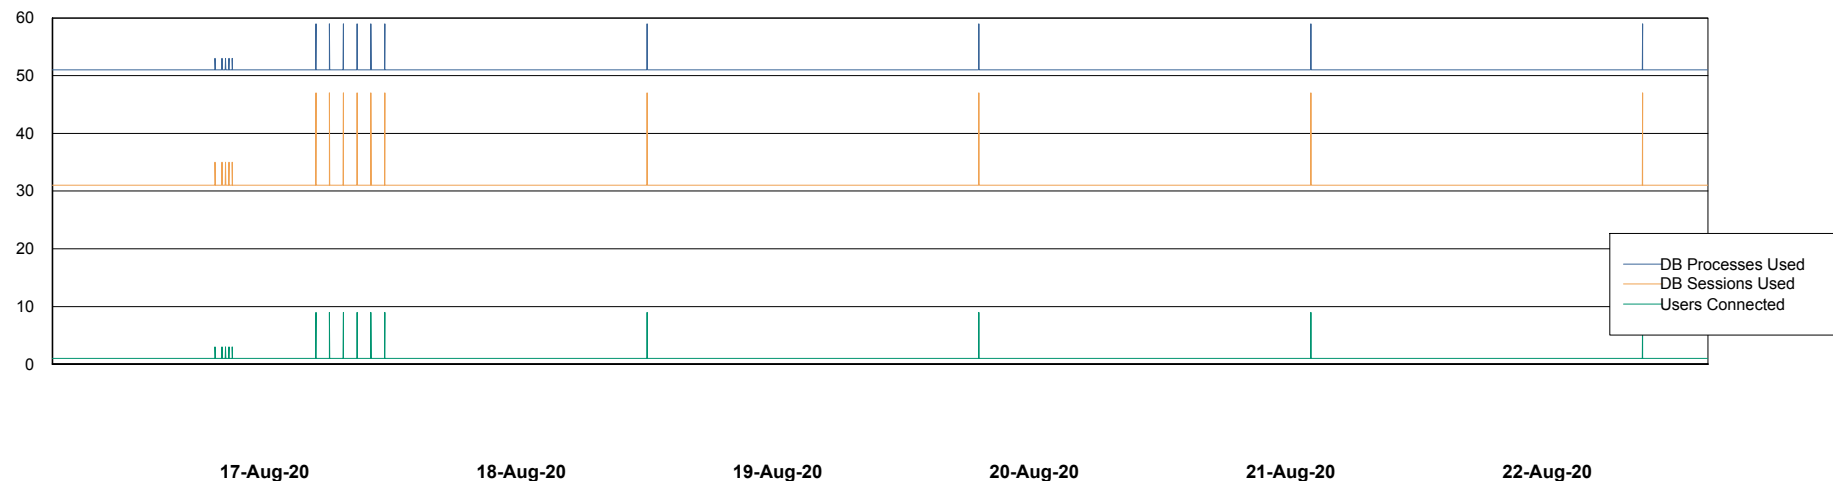

Weekly SLA Customer Report

Customer STK_Production
Database ID 82

Database Performance STKDB_ABS1 Production Database

Weekly SLA Customer Report

Customer STK_Production
Database ID 82

Database Performance STKDB_ABS1SB Standby Database