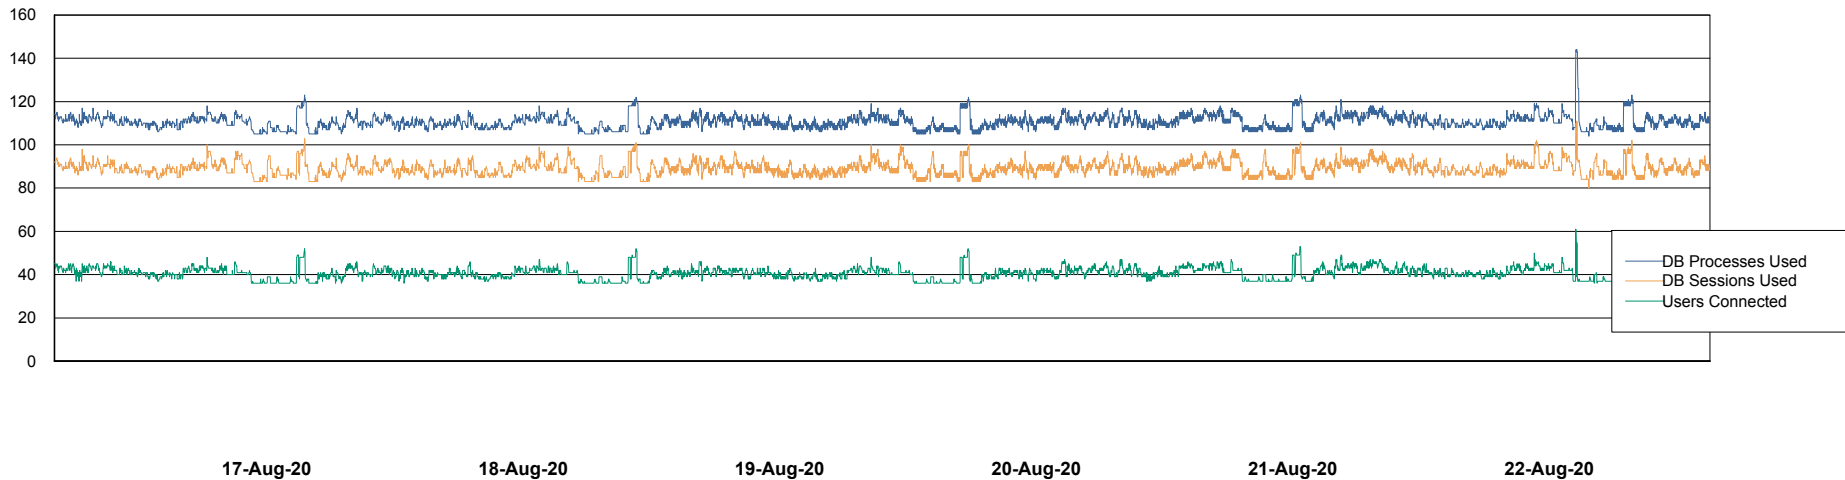

Database Performance STKDB_ABS1 Production Database