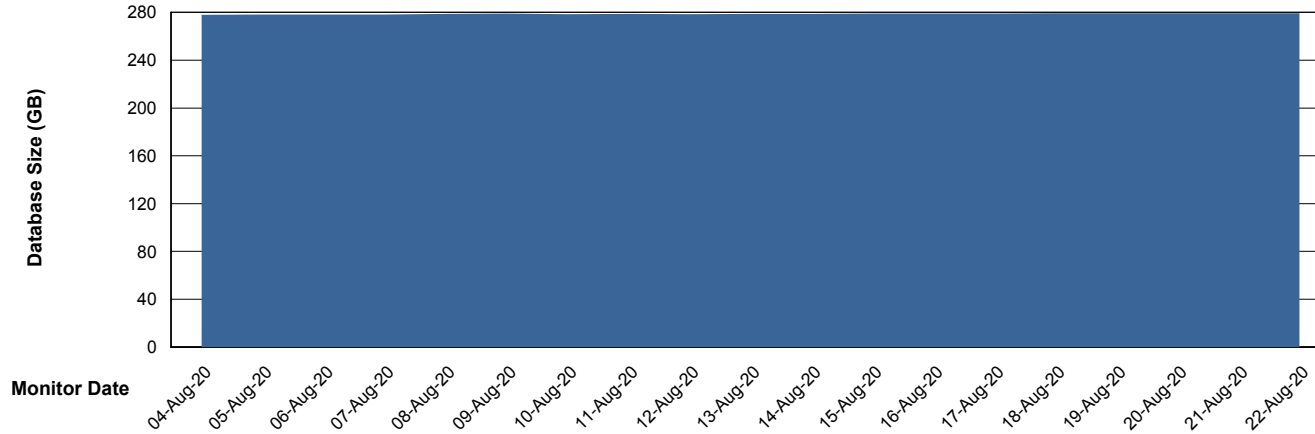

Database growth over last month

Database Tablespace STKDB_ABS1 Production Database

Date	Tablespace Name	Filesize (Gb)	Usedsize (Gb)	Percentage free
22-Aug-20	ABSDATA	177	117	34
	INDX	186	156	16
21-Aug-20	ABSDATA	177	117	34
	INDX	186	156	16
20-Aug-20	ABSDATA	177	117	34
	INDX	186	156	16
19-Aug-20	ABSDATA	177	117	34
	INDX	186	156	16
18-Aug-20	ABSDATA	177	117	34
	INDX	186	156	16
17-Aug-20	ABSDATA	177	117	34
	INDX	186	156	16
16-Aug-20	ABSDATA	177	117	34
	INDX	186	156	16