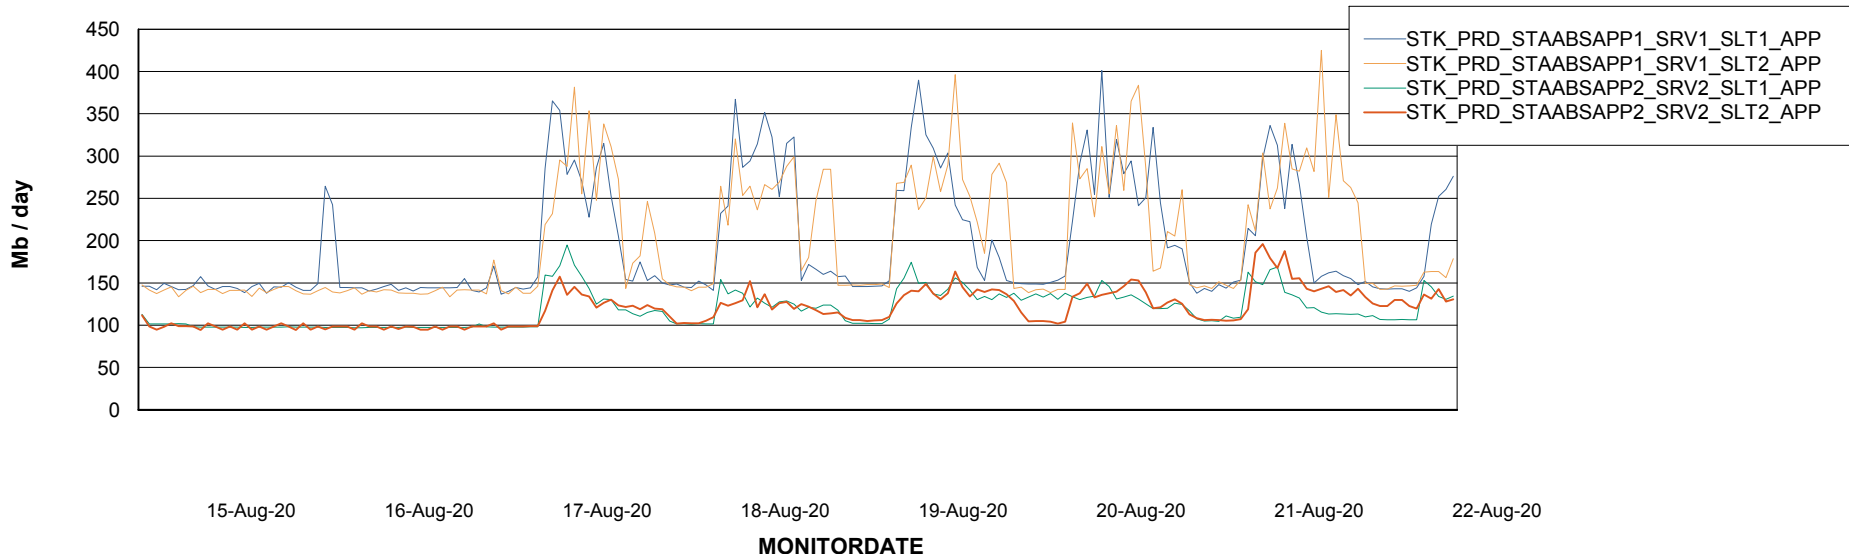

ABSolute Application Server Services

Avg memory used per ABS Server Service