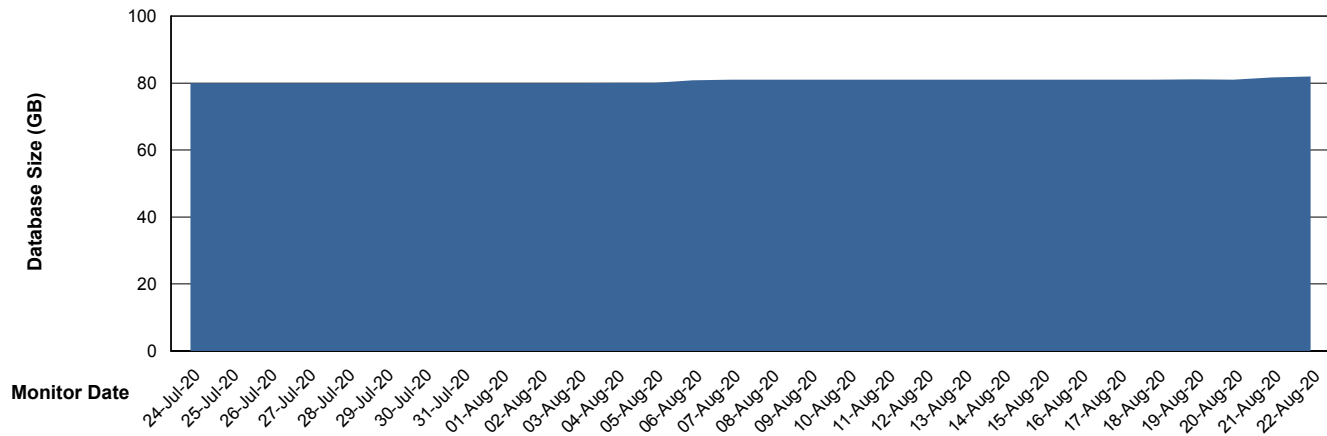

Weekly SLA Customer Report

Customer SPO_Production Silver
Database ID 57

Database Performance SPODB_Standby

Weekly SLA Customer Report

Customer SPO_Production Silver
Database ID 57

DATABASE SIZE SPODB_BI

Database growth over last month

DATABASE SIZE SPODB_Production

Database growth over last month

Weekly SLA Customer Report

Customer SPO_Production Silver
Database ID 57

Database Tablespace SPODB_BI

Date	Tablespace Name	Filesize (Gb)	Usedsize (Gb)	Percentage free
22-Aug-20	ABSDATA	28	18	36
	INDX	32	24	25
21-Aug-20	ABSDATA	28	18	36
	INDX	32	24	25
20-Aug-20	ABSDATA	28	18	36
	INDX	32	24	25
19-Aug-20	ABSDATA	28	17	39
	INDX	32	24	25
18-Aug-20	ABSDATA	28	17	39
	INDX	32	24	25
17-Aug-20	ABSDATA	28	17	39
	INDX	32	24	25
16-Aug-20	ABSDATA	28	17	39
	INDX	32	24	25