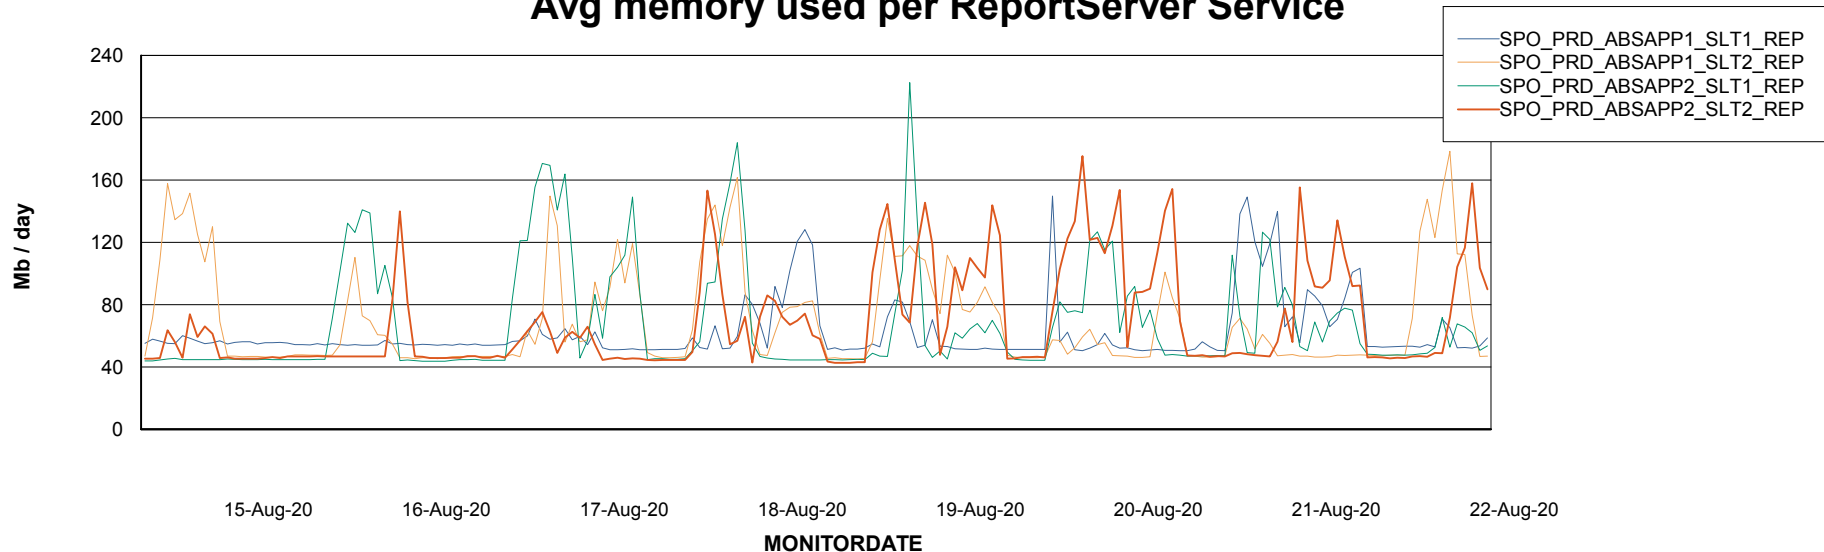

Avg users per day per ABS server

Weekly SLA Customer Report

Customer SPO_Production Silver
 Database ID 57

ABSSolute Application ReportServer Services

Avg memory used per ReportServer Service

Disaster per ABS component