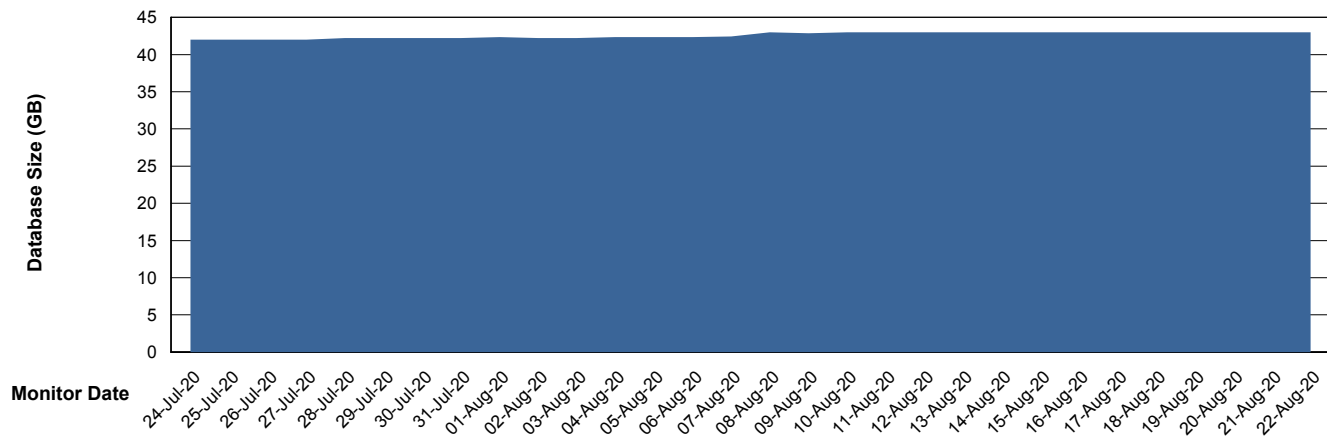

Weekly SLA Customer Report

Customer SPO_Production Silver
Database ID 57

Database Performance SPODB_Standby

Weekly SLA Customer Report

Customer SPO_Production Silver
Database ID 57

DATABASE SIZE SPODB_BI

Database growth over last month

DATABASE SIZE SPODB_Production

Database growth over last month

Weekly SLA Customer Report

Customer SPO_Production Silver
Database ID 57

Database Tablespace SPODB_BI

Date	Tablespace Name	Filesize (Gb)	Usedsize (Gb)	Percentage free
22-Aug-20	ABSDATA	28	18	36
	INDX	32	24	25
21-Aug-20	ABSDATA	28	18	36
	INDX	32	24	25
20-Aug-20	ABSDATA	28	18	36
	INDX	32	24	25
19-Aug-20	ABSDATA	28	17	39
	INDX	32	24	25
18-Aug-20	ABSDATA	28	17	39
	INDX	32	24	25
17-Aug-20	ABSDATA	28	17	39
	INDX	32	24	25
16-Aug-20	ABSDATA	28	17	39
	INDX	32	24	25