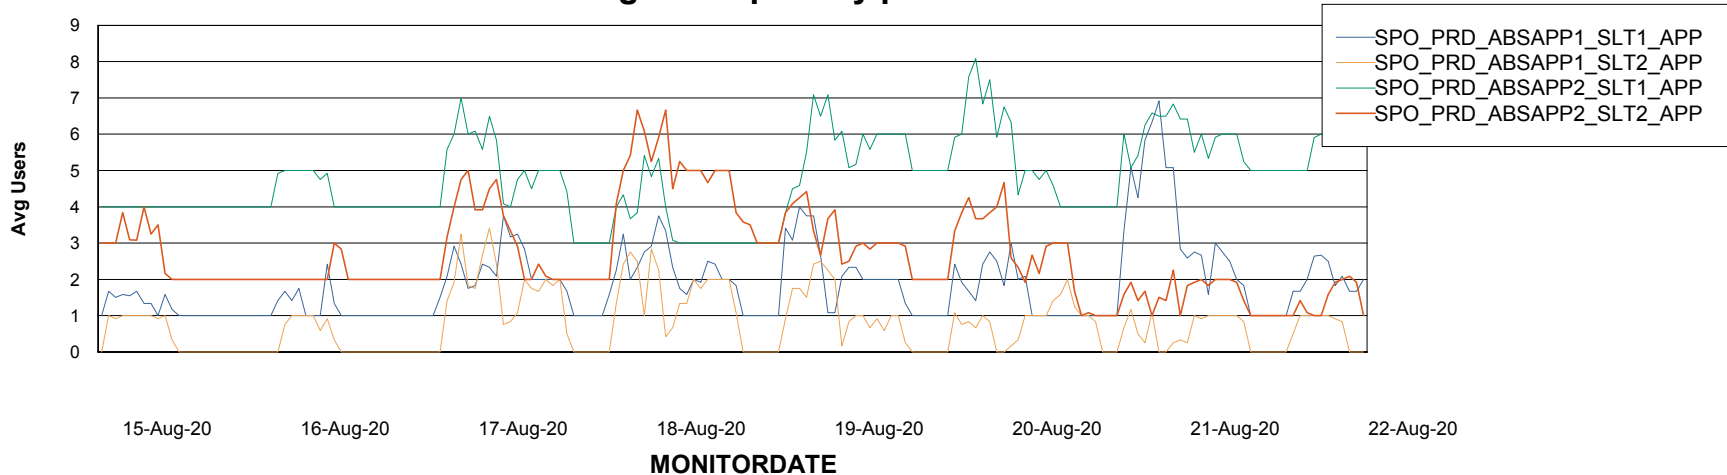

Avg users per day per ABS server