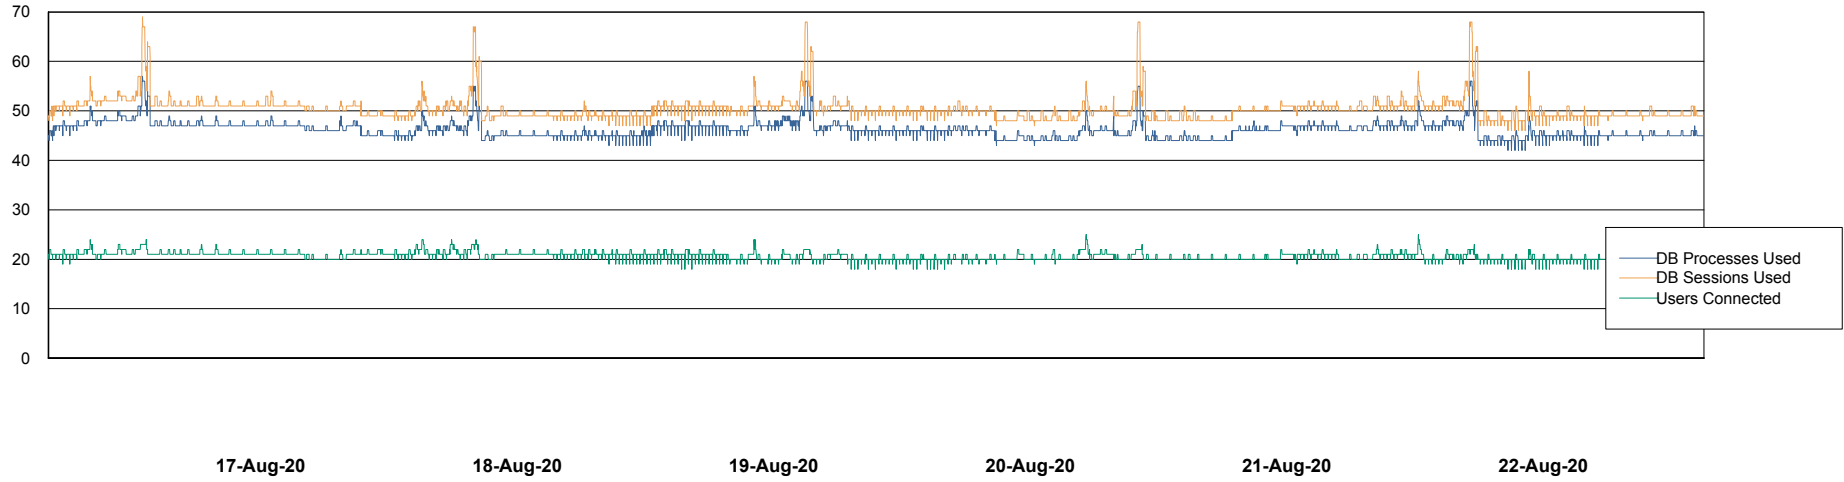

Database Performance SPODB_BI