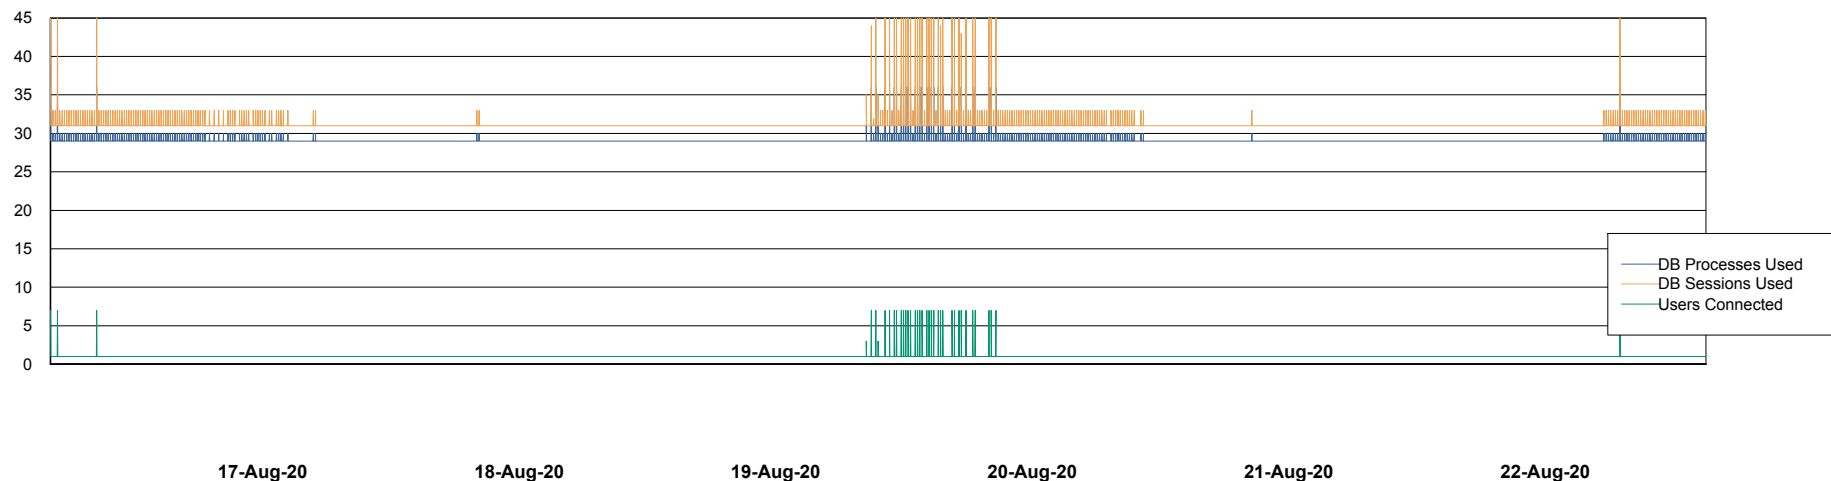

Weekly SLA Customer Report

Customer SPO_Production Silver
Database ID 57

Database Performance SPODB_BI

Weekly SLA Customer Report

Customer SPO_Production Silver
Database ID 57

Database Performance SPODB_Production

Weekly SLA Customer Report

Customer SPO_Production Silver
Database ID 57

Database Performance SPODB_Standby

Weekly SLA Customer Report

Customer SPO_Production Silver
Database ID 57

DATABASE SIZE SPODB_BI

Database growth over last month