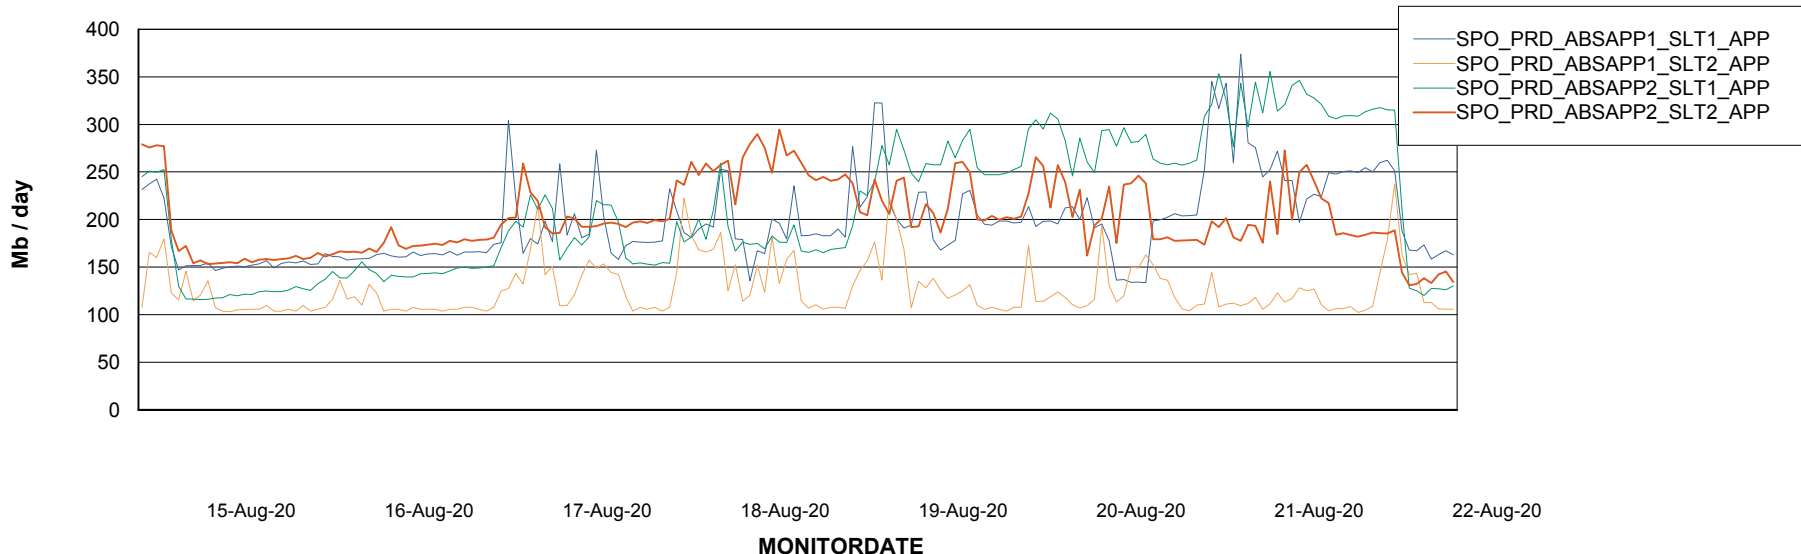

Standby Database Health SPO_Production Silver

Recovery lag for last 7 days

Weekly SLA Customer Report

Customer SPO_Production Silver
Database ID 57

ABSSolute Application Server Services

Avg memory used per ABS Server Service