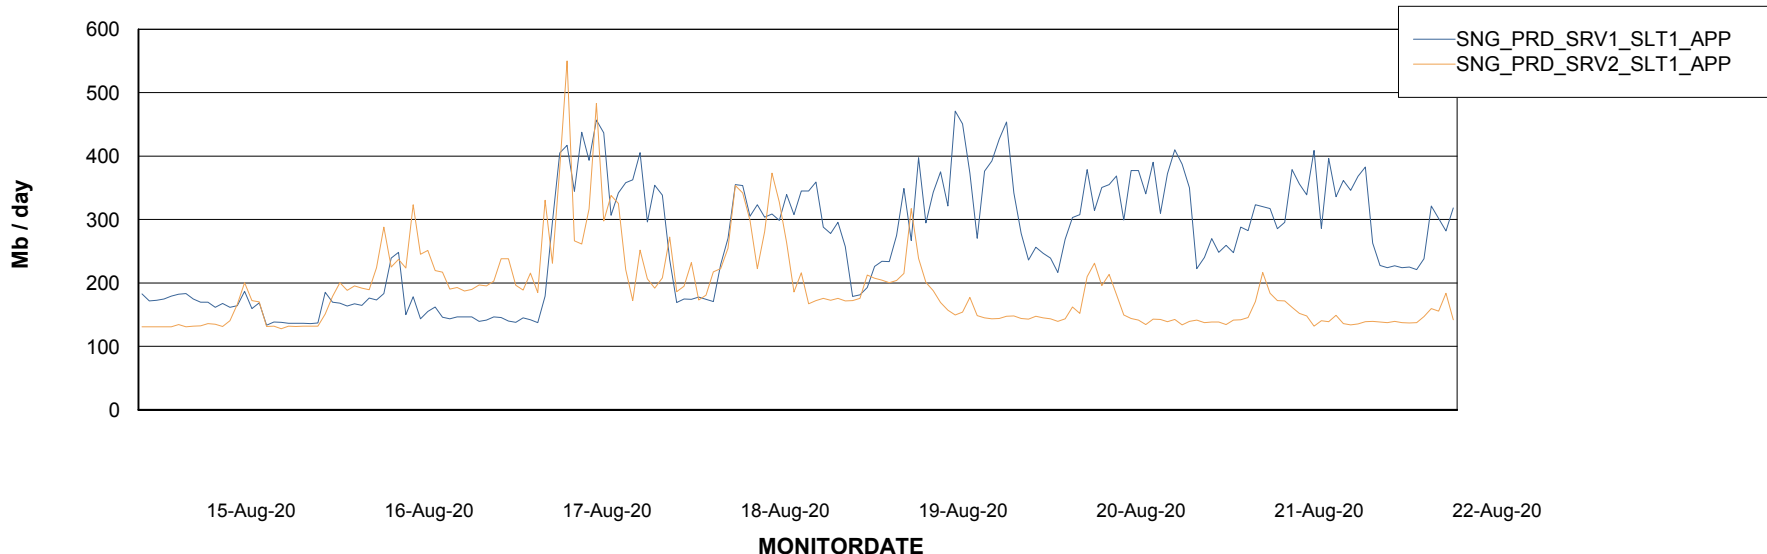

ABSSolute Application Server Services

Avg memory used per ABS Server Service