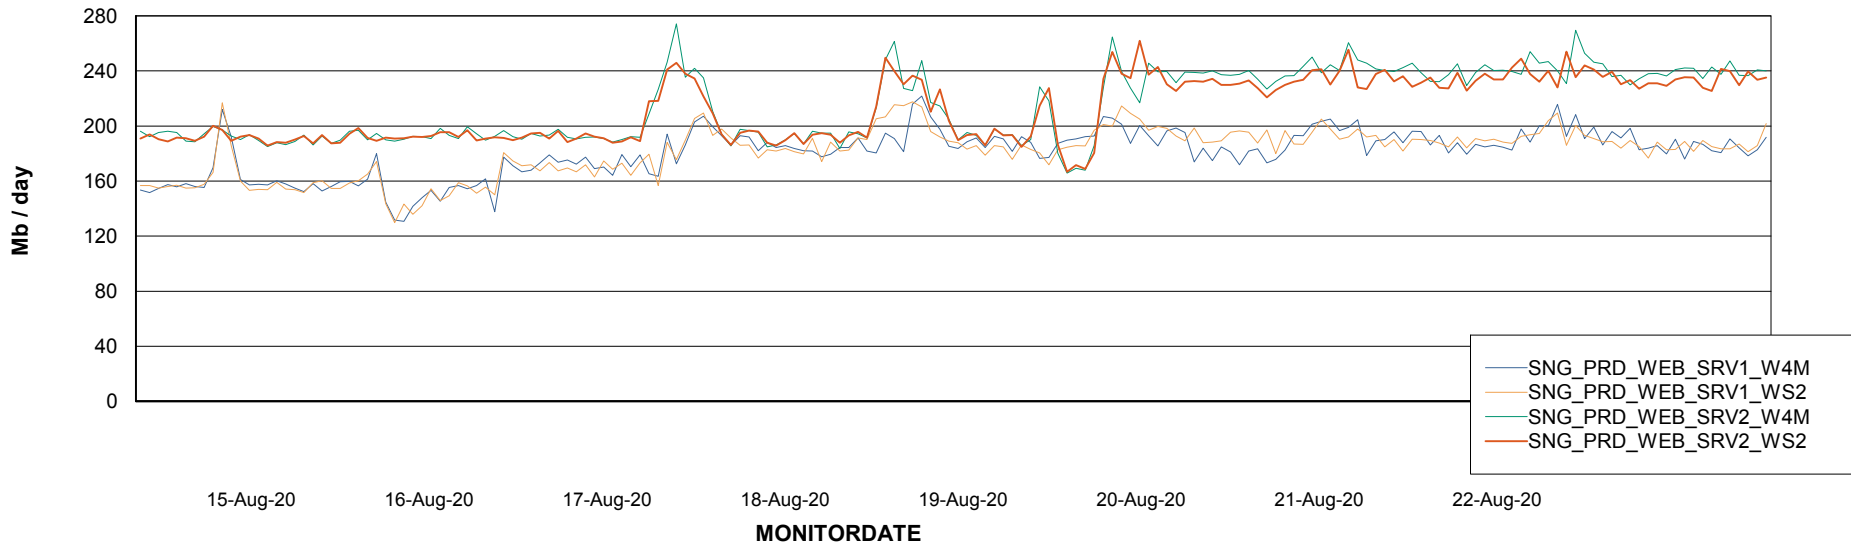

ABSSolute Web Component Services

Avg memory used per ABS Web component