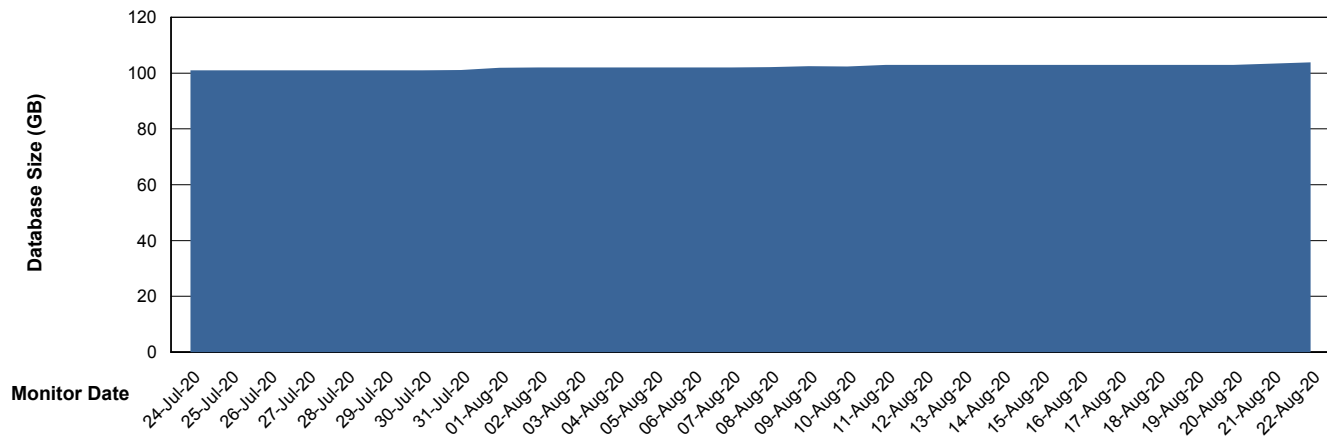

Database growth over last month

Database Tablespace SNGDB_Production

Date	Tablespace Name	Filesize (Gb)	Usedsize (Gb)	Percentage free
22-Aug-20	ABSDATA	40	24	40
	INDX	80	59	26
21-Aug-20	ABSDATA	40	24	40
	INDX	80	59	26
20-Aug-20	ABSDATA	40	24	40
	INDX	80	59	26
19-Aug-20	ABSDATA	40	24	40
	INDX	80	59	26
18-Aug-20	ABSDATA	40	24	40
	INDX	80	59	26
17-Aug-20	ABSDATA	40	24	40
	INDX	80	59	26
16-Aug-20	ABSDATA	40	24	40
	INDX	80	59	26