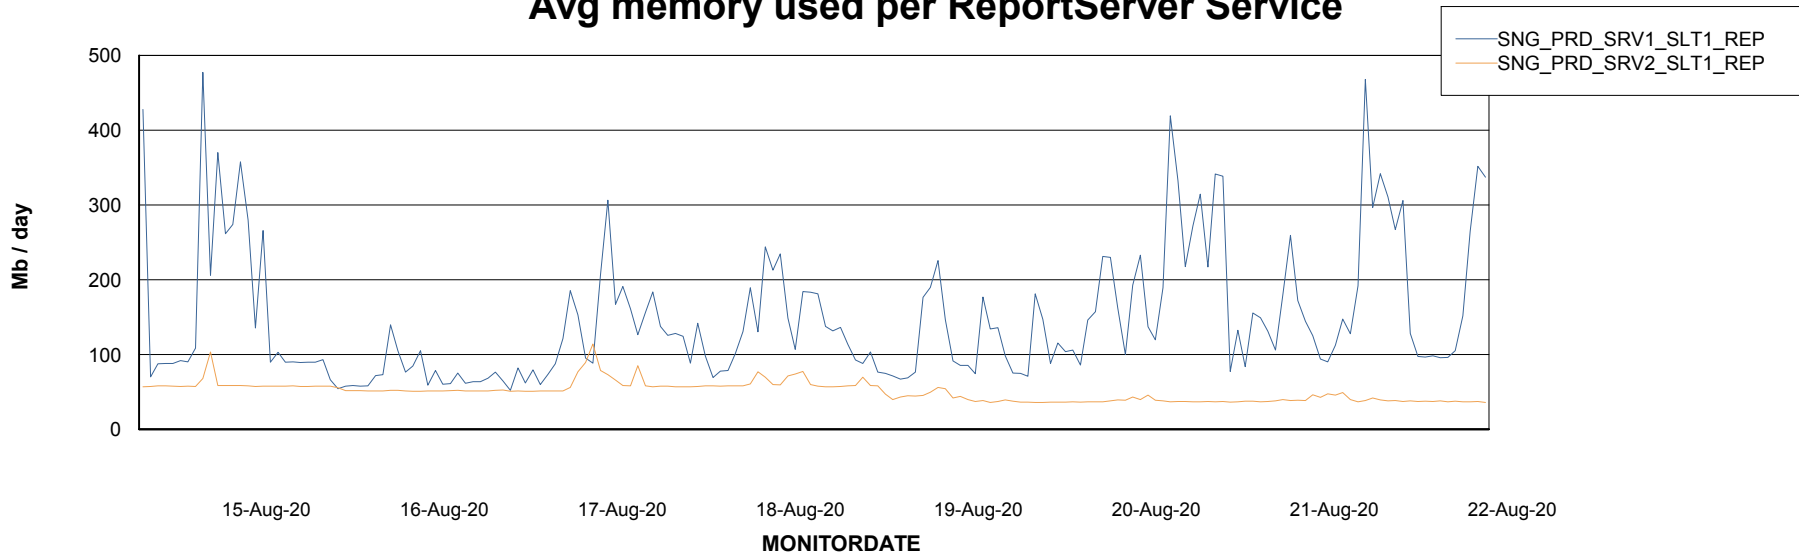

ABSSolute Application ReportServer Services

Avg memory used per ReportServer Service