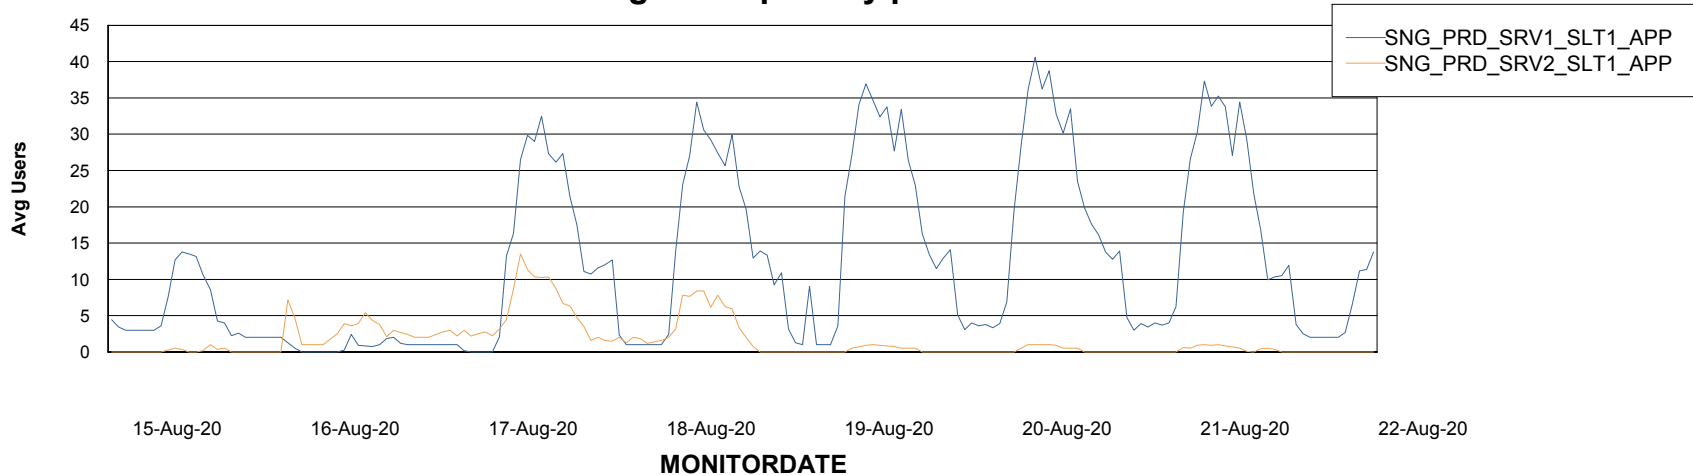

Avg users per day per ABS server