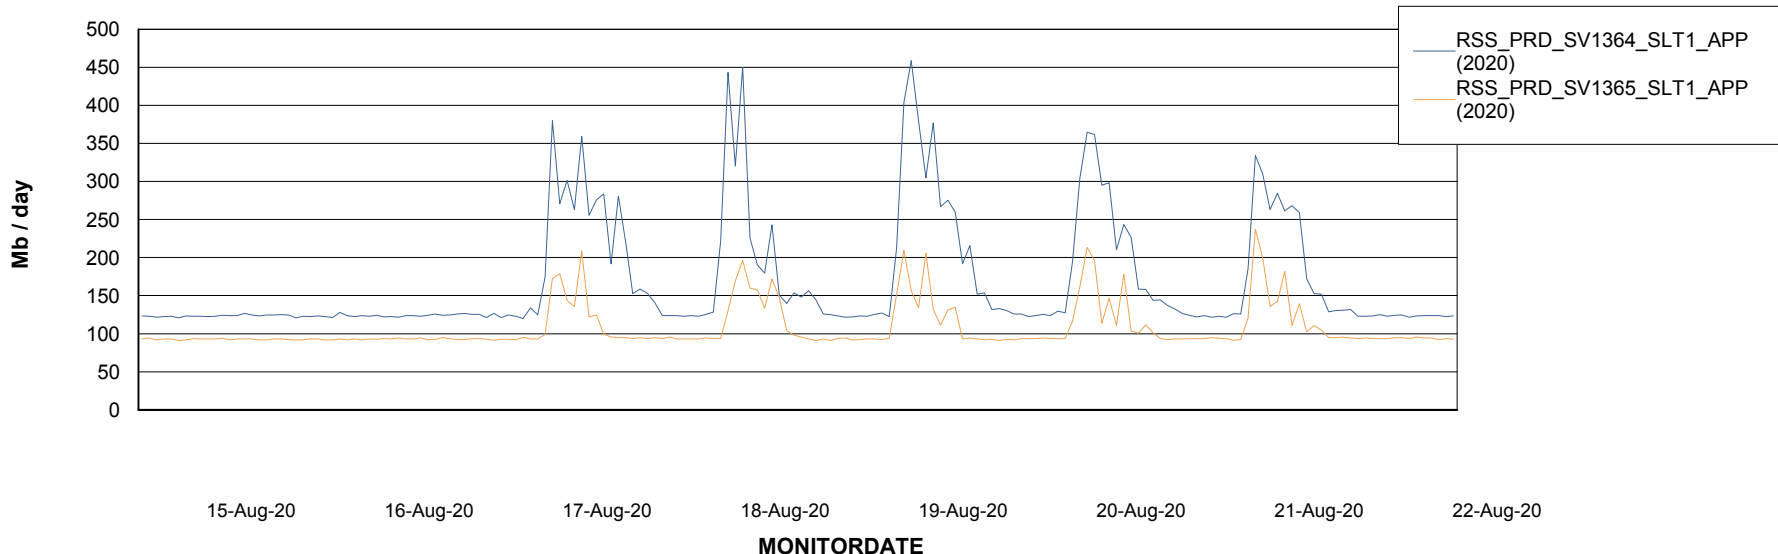

ABSSolute Application Server Services

Avg memory used per ABS Server Service