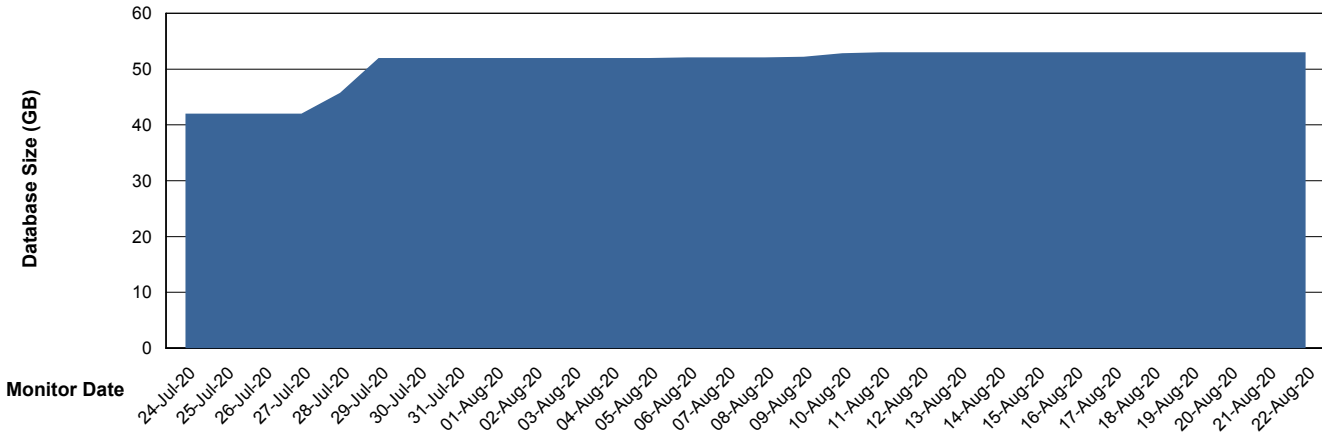

DATABASE SIZE RSS_DB_Primary (2020)

Database growth over last month

Database Tablespace RSS_DB_Primary (2020)

Date	Tablespace Name	Filesize (Gb)	Usedsize (Gb)	Percentage free
22-Aug-20	ABSDATA	37	27	27
	INDX	30	24	20
21-Aug-20	ABSDATA	37	27	27
	INDX	30	24	20
20-Aug-20	ABSDATA	37	27	27
	INDX	30	24	20
19-Aug-20	ABSDATA	37	27	27
	INDX	30	24	20
18-Aug-20	ABSDATA	37	27	27
	INDX	30	24	20
17-Aug-20	ABSDATA	37	27	27
	INDX	30	24	20
16-Aug-20	ABSDATA	37	27	27
	INDX	30	24	20