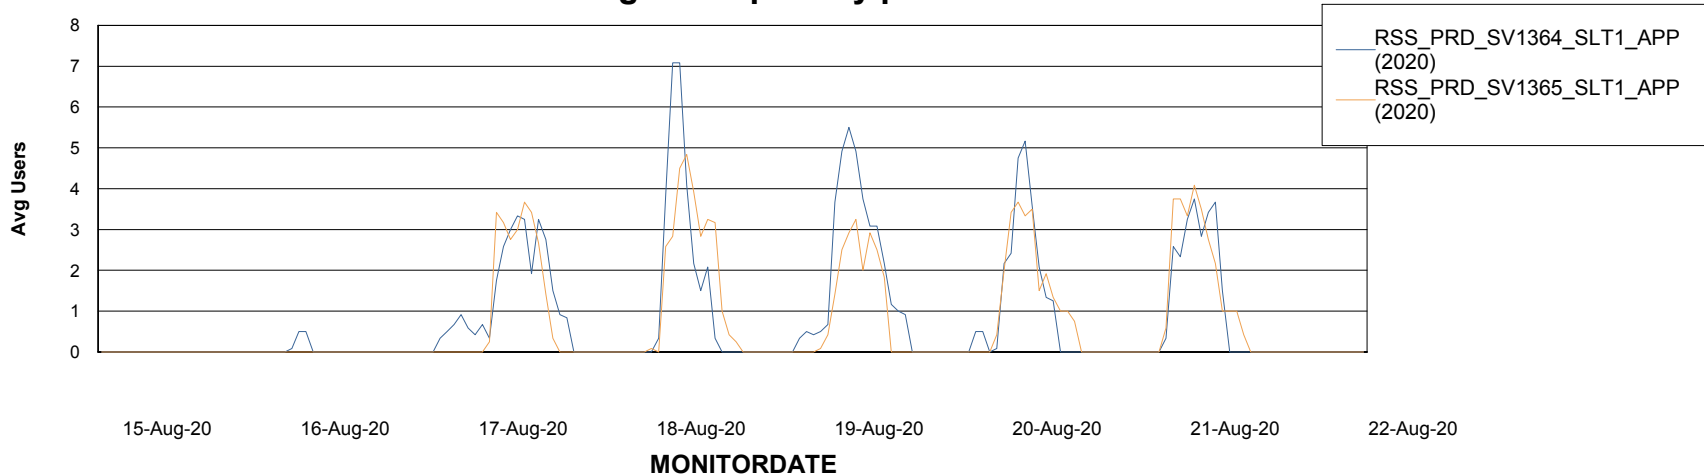

Avg users per day per ABS server