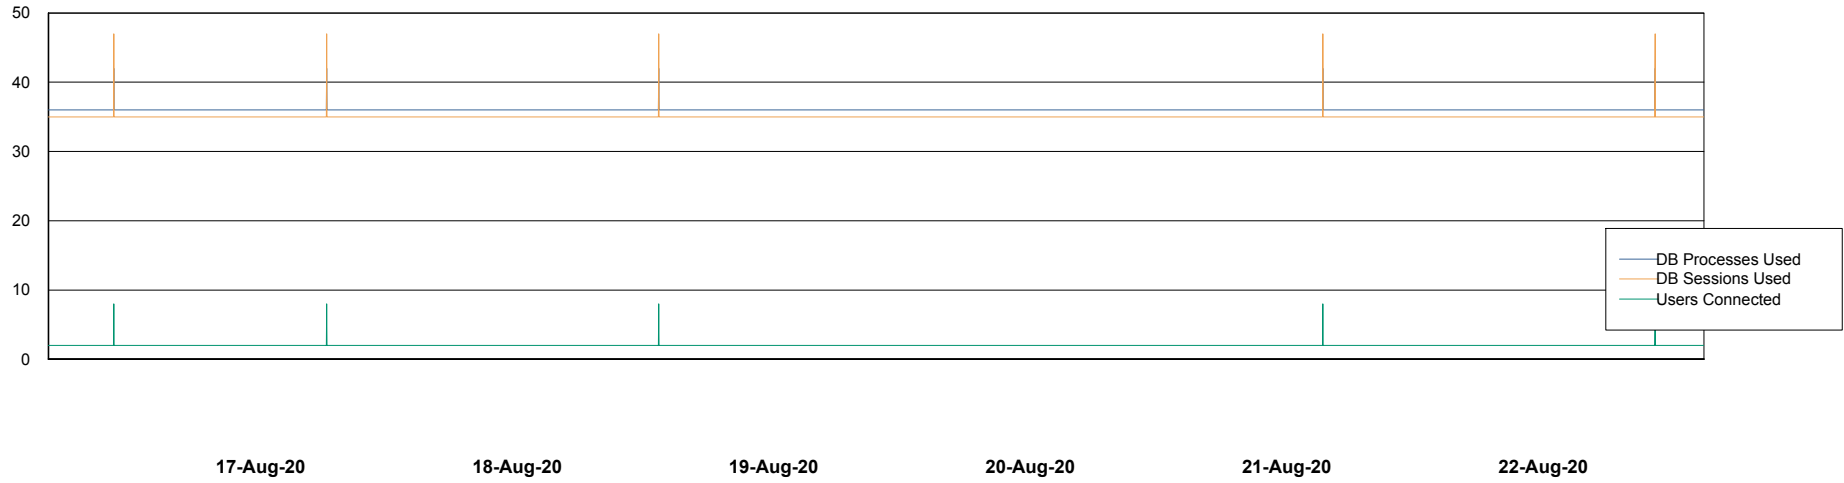

Database Performance RSS_DB_Standby (2020)