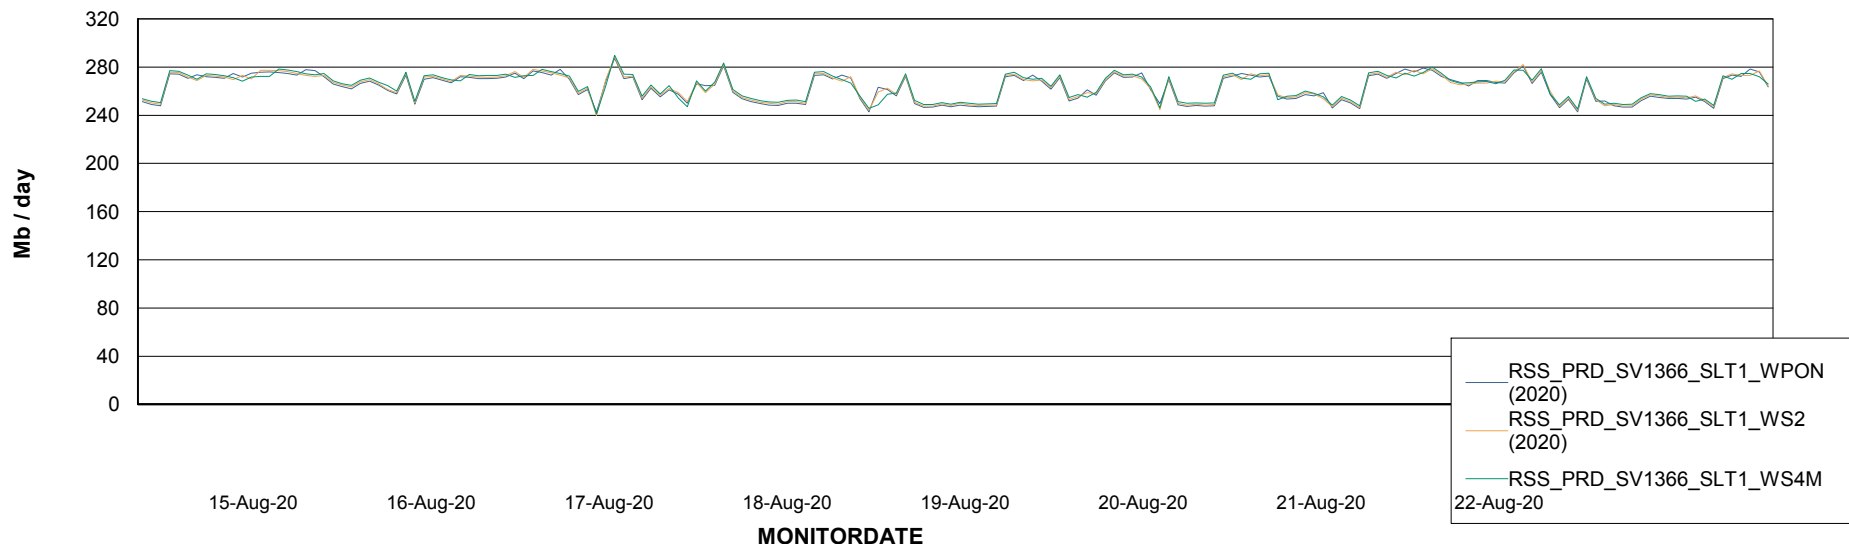

ABSSolute Web Component Services

Avg memory used per ABS Web component