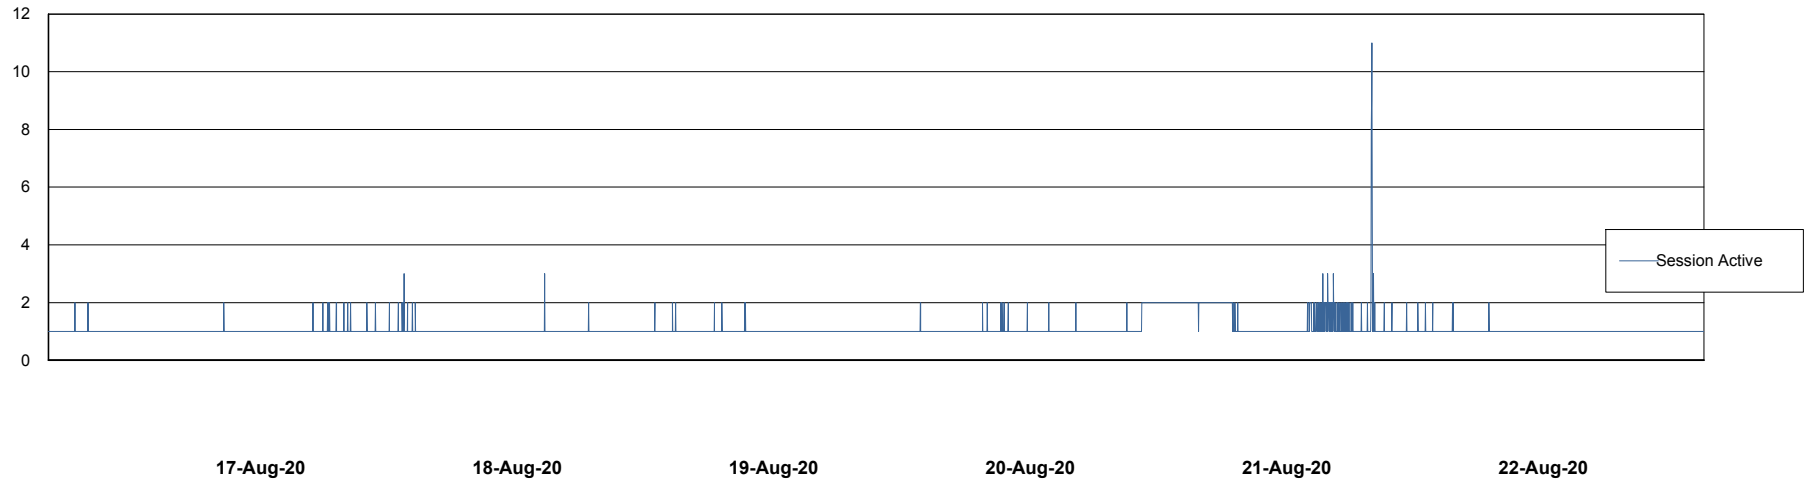

Database Performance RSS_DB_Primary (2020)