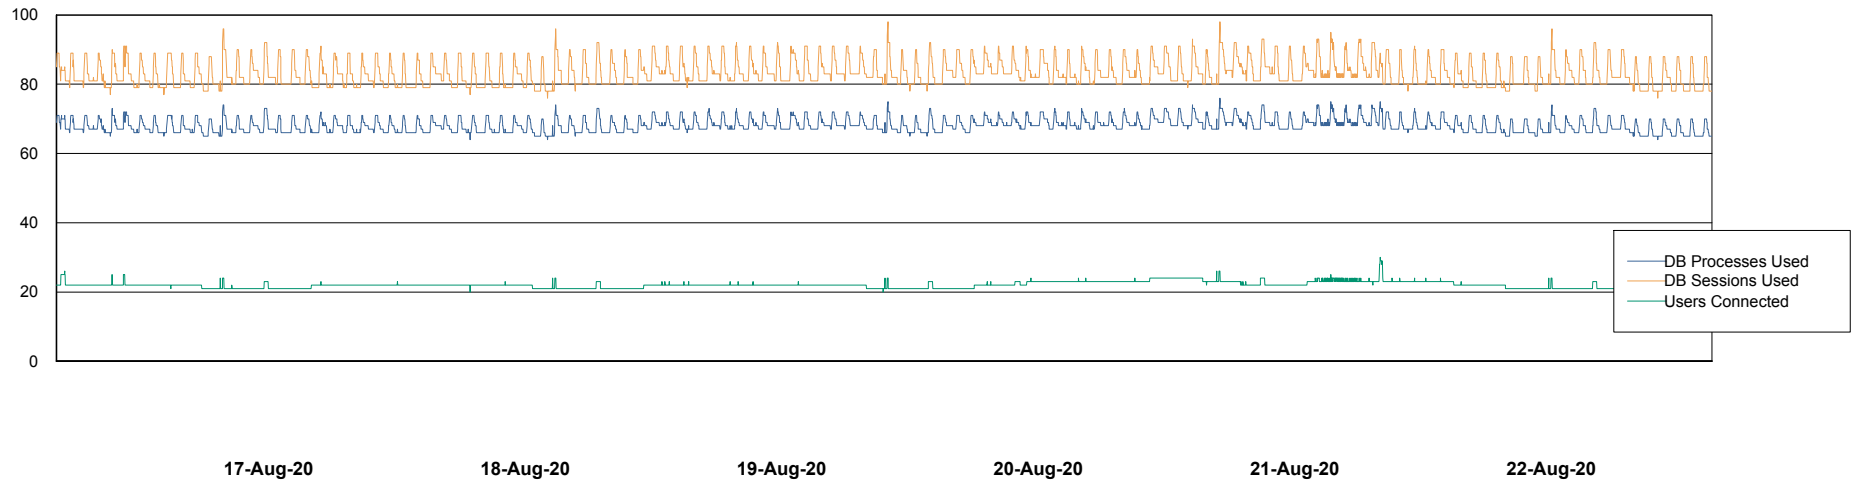

Database Performance RSS_DB_Primary (2020)