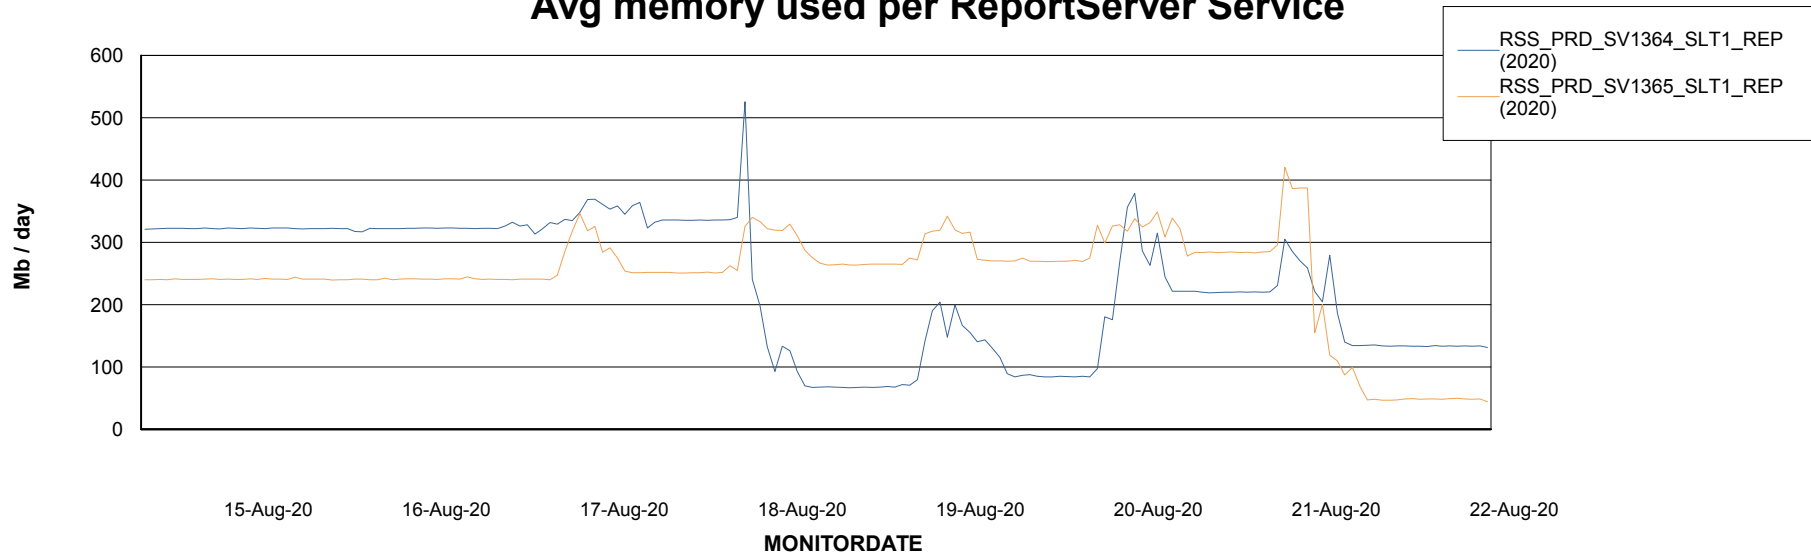

ABSSolute Application ReportServer Services

Avg memory used per ReportServer Service