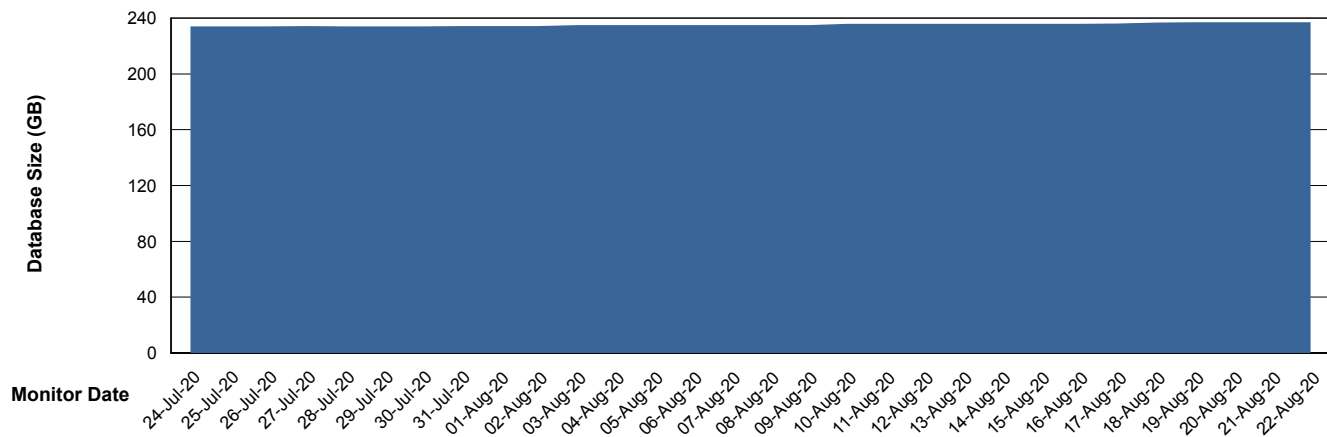

DATABASE SIZE PHSDB_Production

Database growth over last month