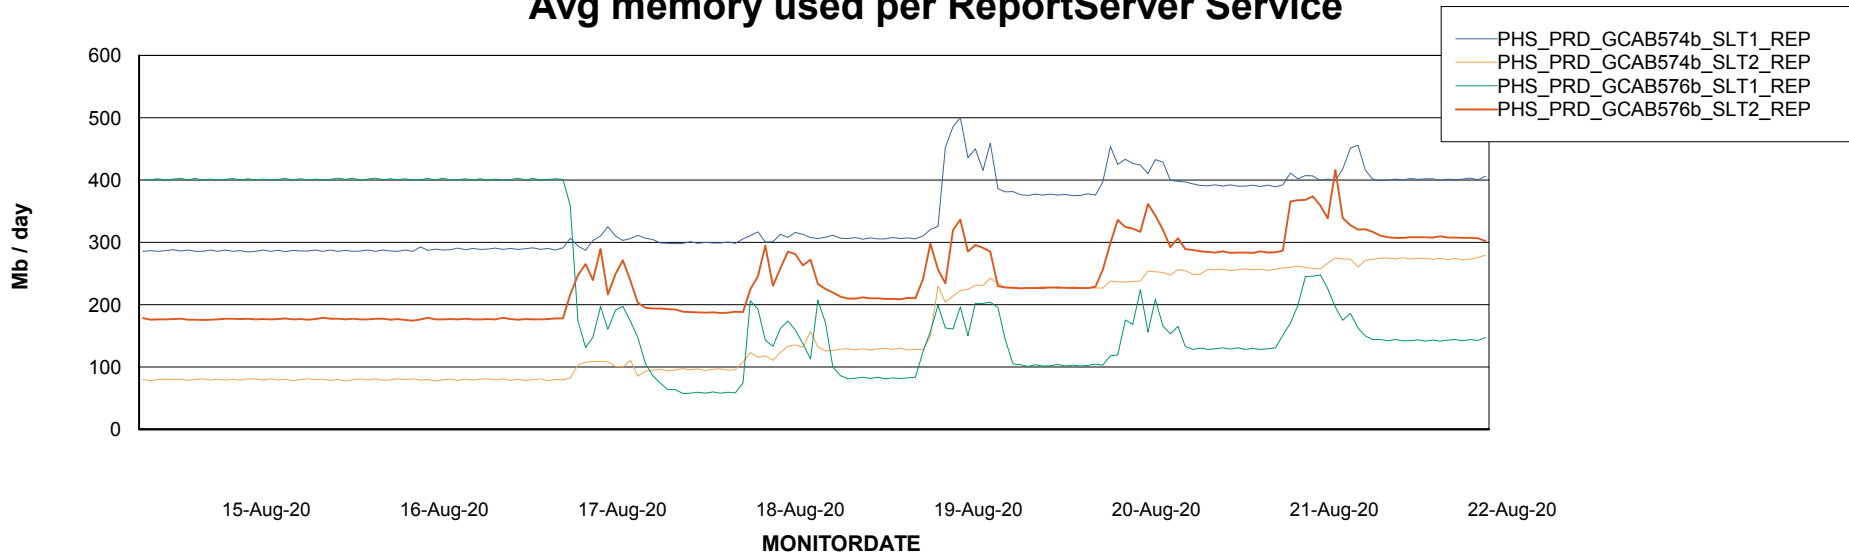

ABSSolute Application ReportServer Services

Avg memory used per ReportServer Service