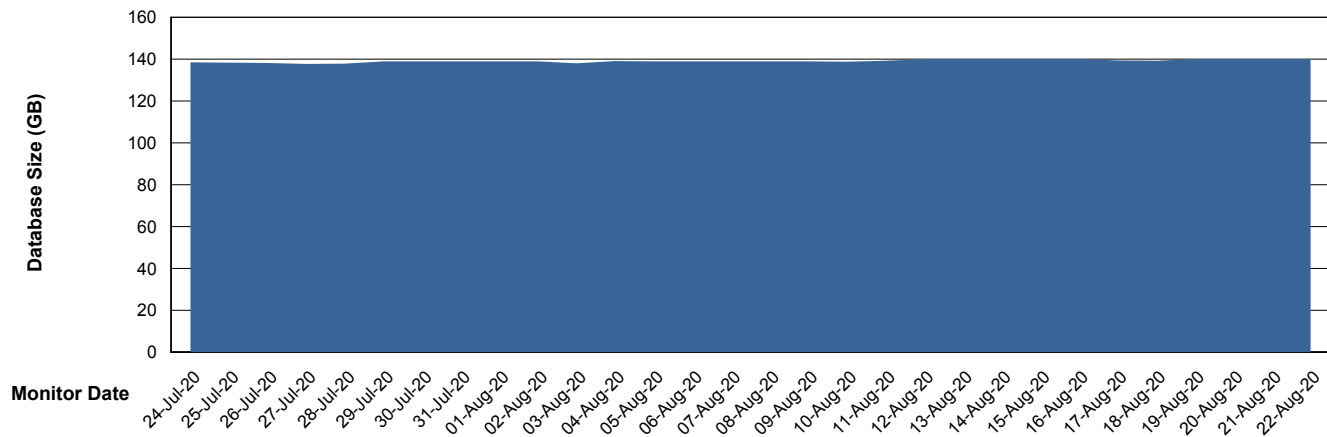

Weekly SLA Customer Report

Customer PHS_Production
Database ID 47

Database Performance PHSDB_Standby

Weekly SLA Customer Report

Customer PHS_Production
Database ID 47

DATABASE SIZE PHS_BI_DB (new 2019)

Database growth over last month