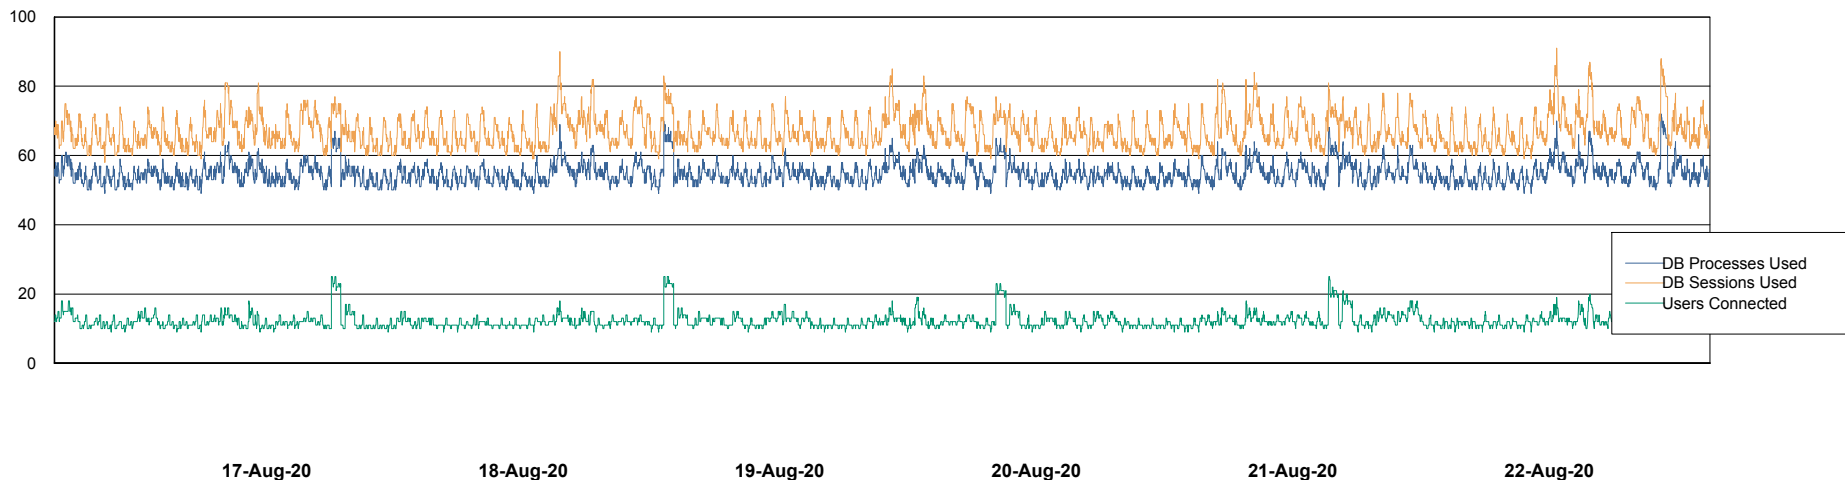

Database Performance PHS_BI_DB (new 2019)