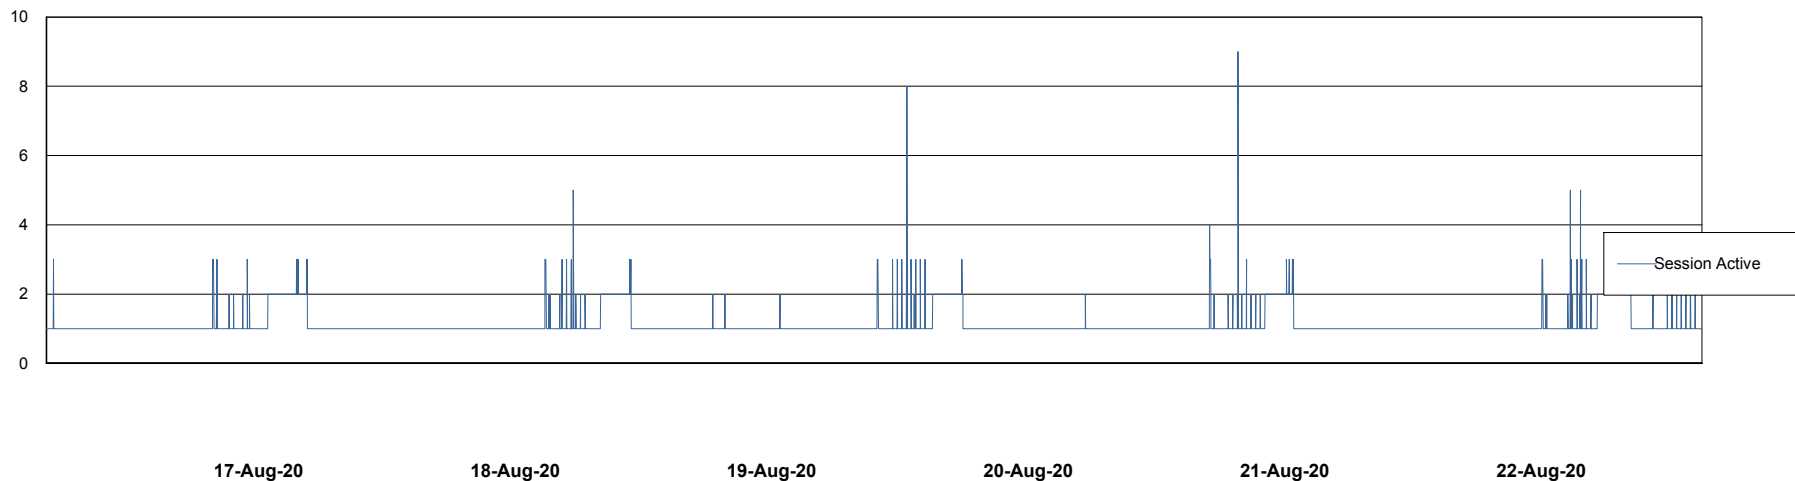

Database Performance PHS_BI_DB (new 2019)