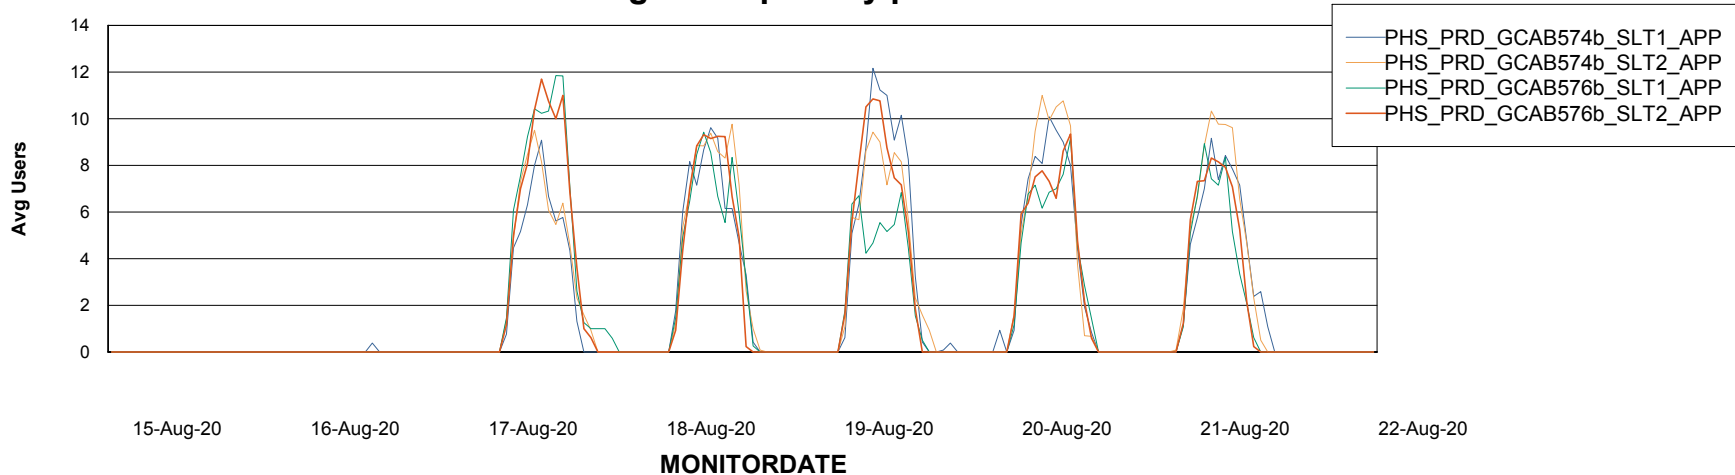

Weekly SLA Customer Report

Customer PHS_Production
Database ID 47

ABSolute Application Server Services

Avg memory used per ABS Server Service

Avg users per day per ABS server

Weekly SLA Customer Report

Customer PHS_Production
Database ID 47