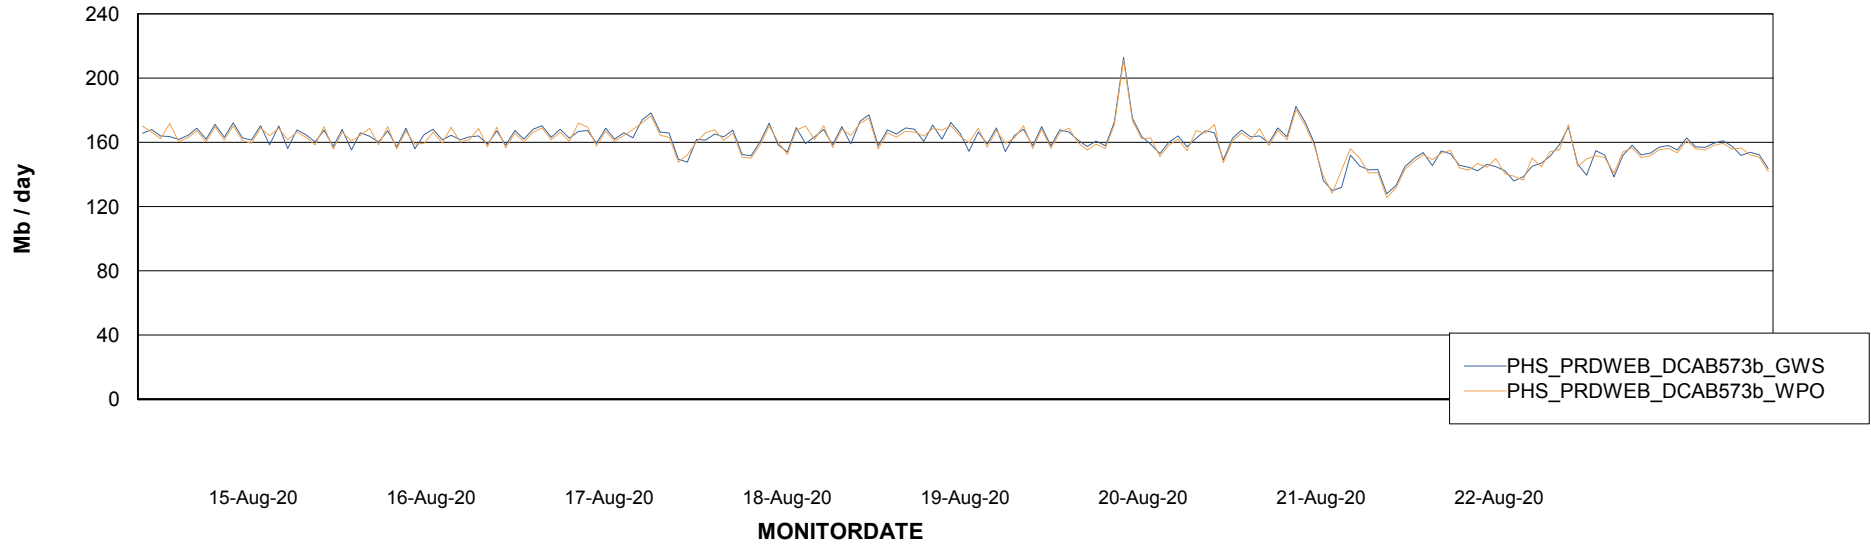

ABSSolute Application ReportServer Services

Avg memory used per ReportServer Service

Weekly SLA Customer Report

Customer PHS_Production
Database ID 47

ABSSolute Web Component Services

Avg memory used per ABS Web component