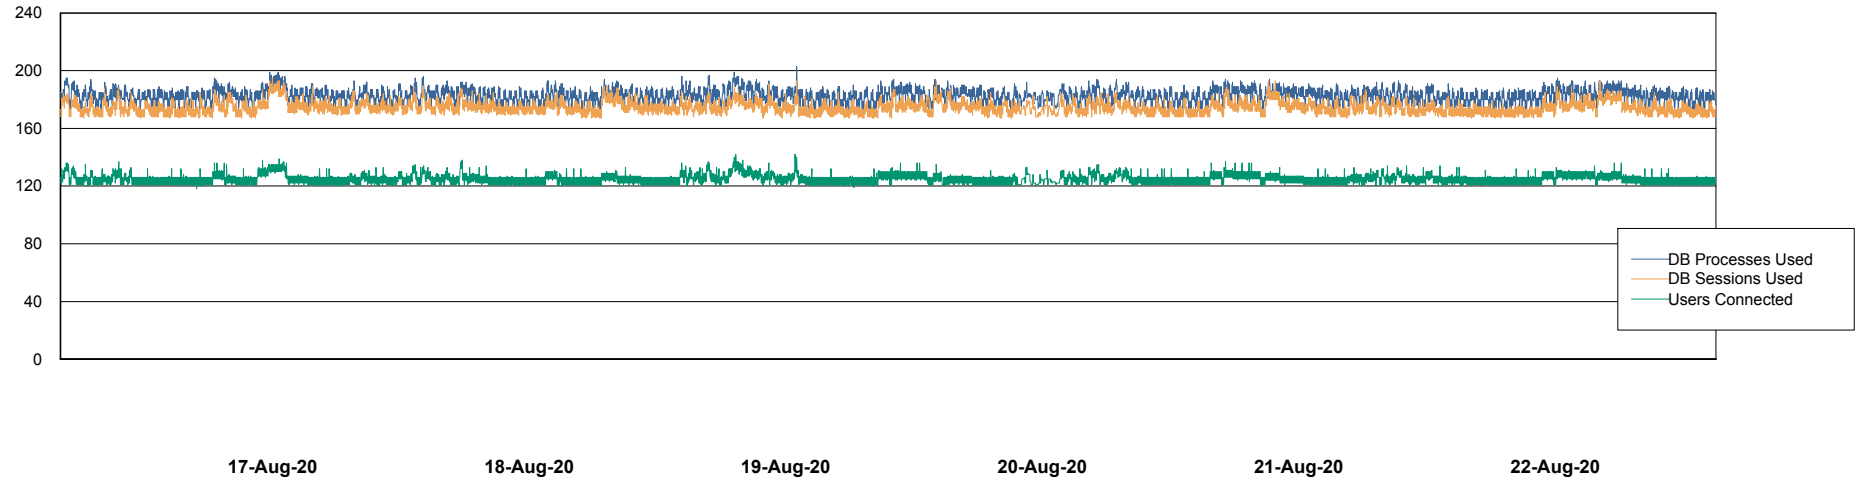

Weekly SLA Customer Report

Customer PHS_Production
Database ID 47

Database Performance PHS_BI_DB (new 2019)

Weekly SLA Customer Report

Customer PHS_Production
Database ID 47

Database Performance PHSDB_Production