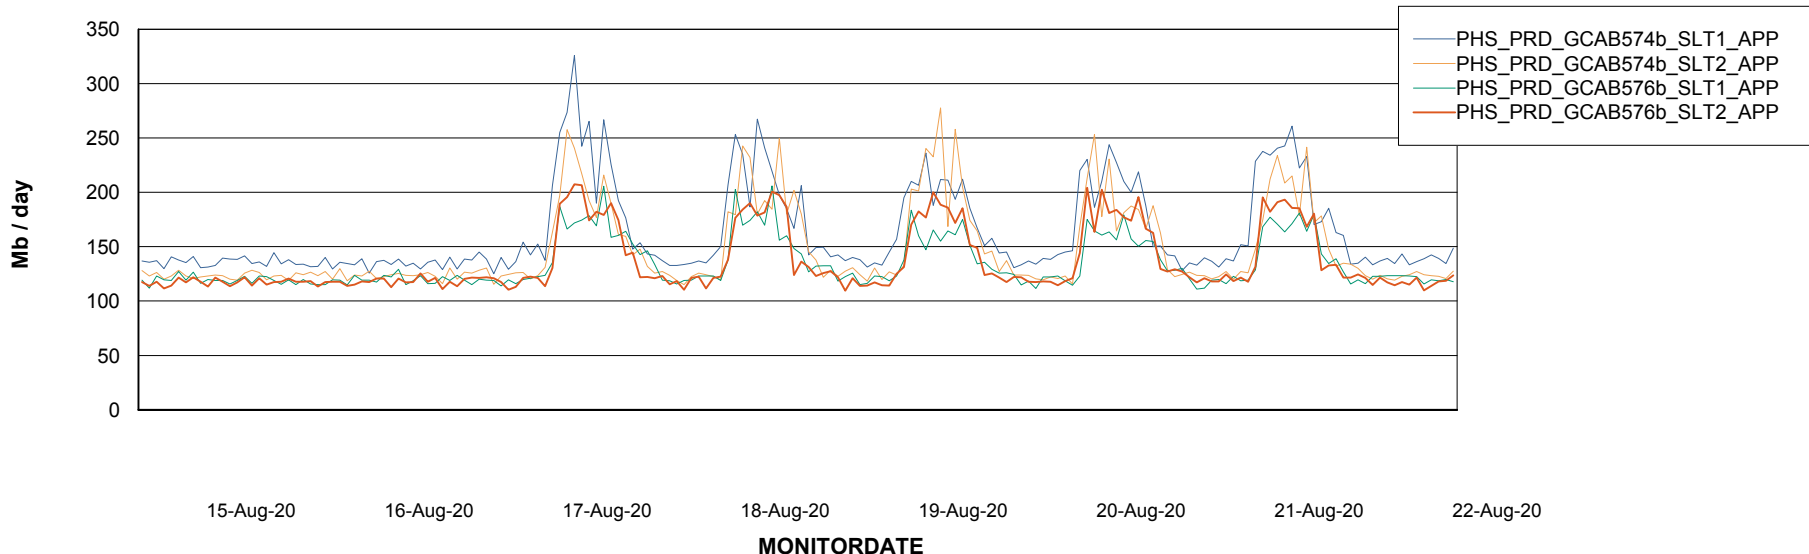

ABSolute Application Server Services

Avg memory used per ABS Server Service