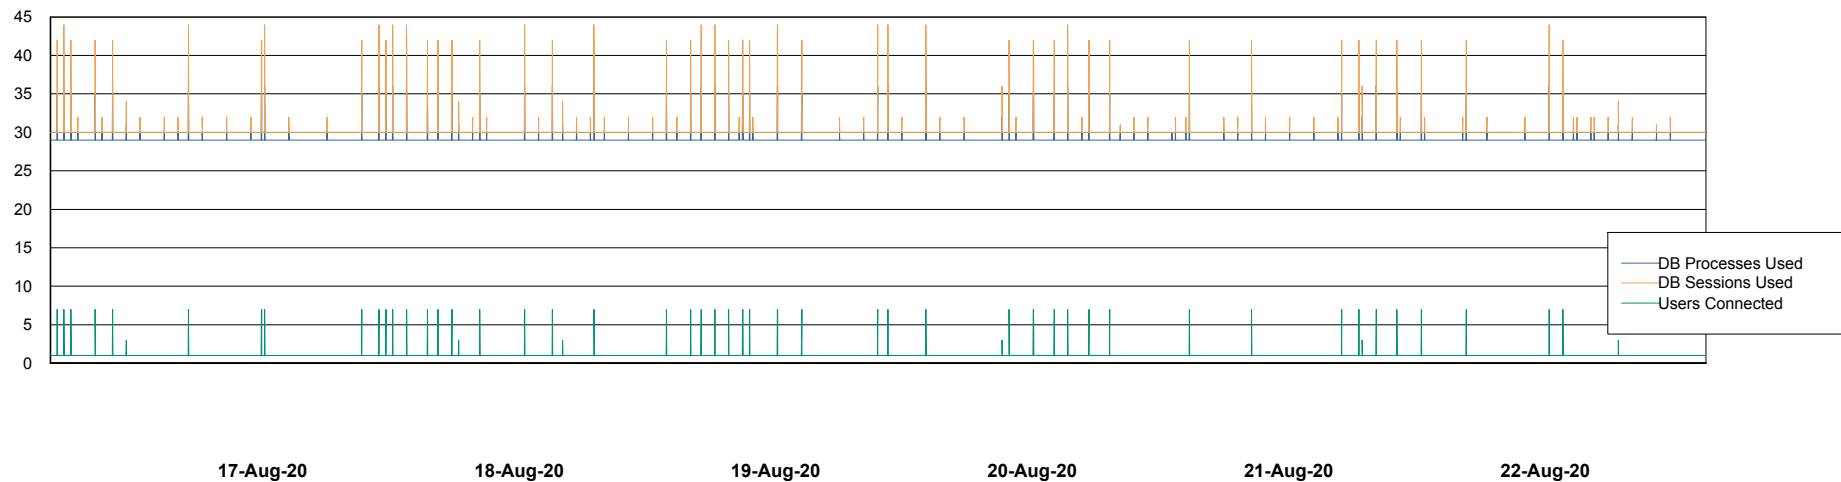

Database Performance PHSDB_Standby