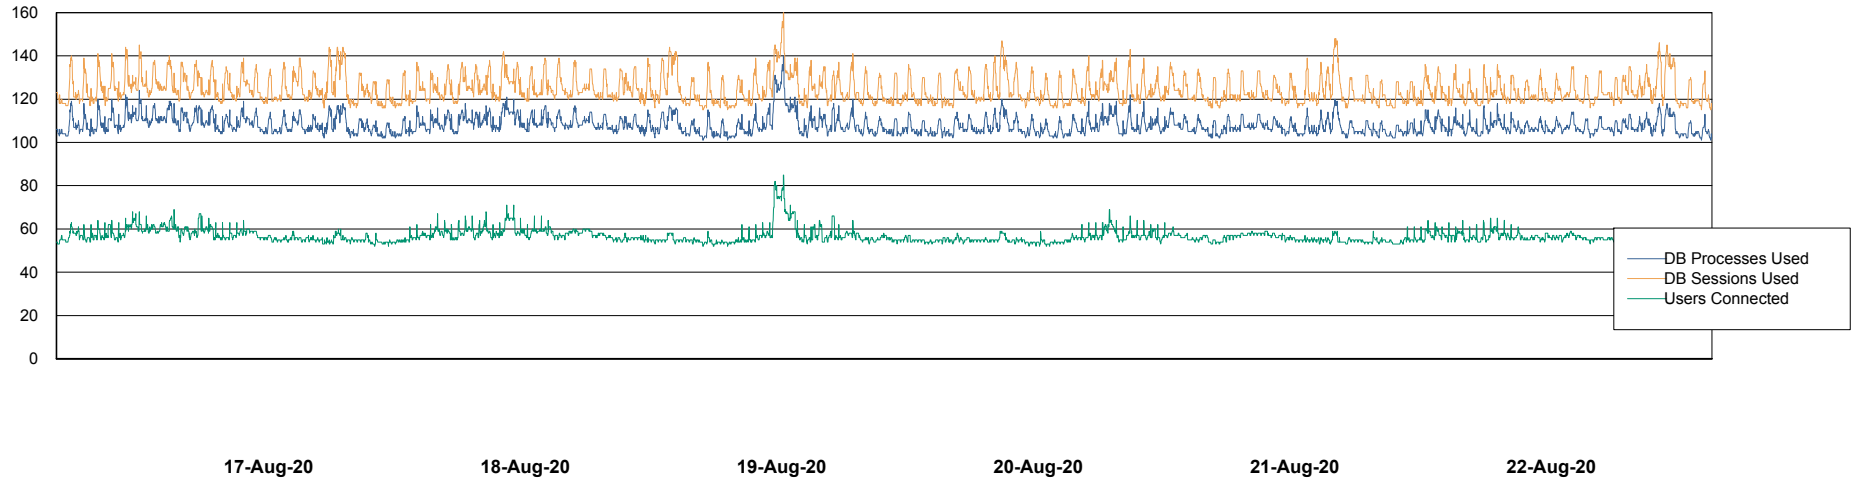

Database Performance PCODB_Production