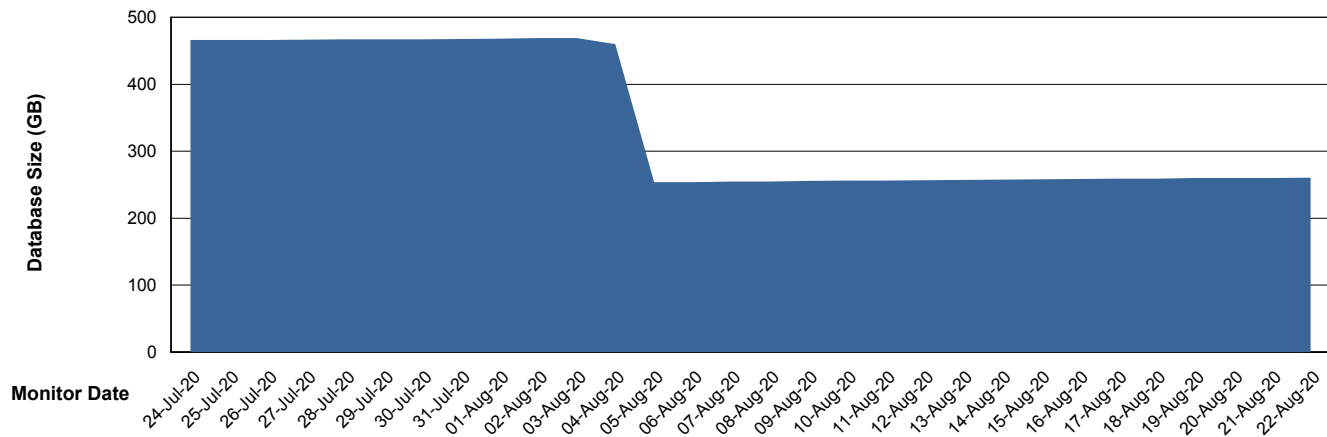

DATABASE SIZE PCODB_Production

Database growth over last month

Database Tablespace PCODB_Production

Date	Tablespace Name	Filesize (Gb)	Usedsize (Gb)	Percentage free
22-Aug-20	ABSDATA	238	100	58
	INDX	329	148	55
21-Aug-20	ABSDATA	238	100	58
	INDX	329	148	55
20-Aug-20	ABSDATA	238	100	58
	INDX	329	147	55
19-Aug-20	ABSDATA	238	100	58
	INDX	329	147	55
18-Aug-20	ABSDATA	238	100	58
	INDX	329	147	55
17-Aug-20	ABSDATA	238	100	58
	INDX	329	147	55
16-Aug-20	ABSDATA	238	100	58
	INDX	329	147	55