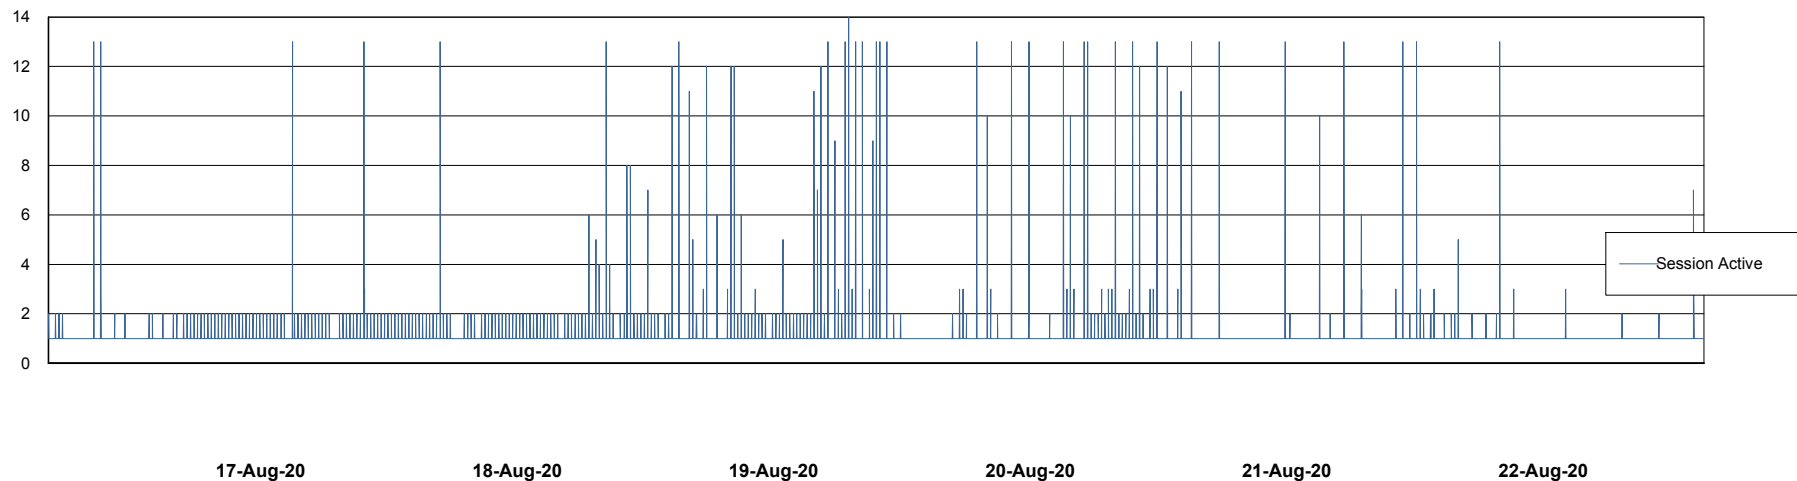

Weekly SLA Customer Report

Customer PCO Production
Database ID 44

Database Performance PCODB_Production

Weekly SLA Customer Report

Customer PCO Production
Database ID 44

Database Performance PCODB_Standby

Weekly SLA Customer Report