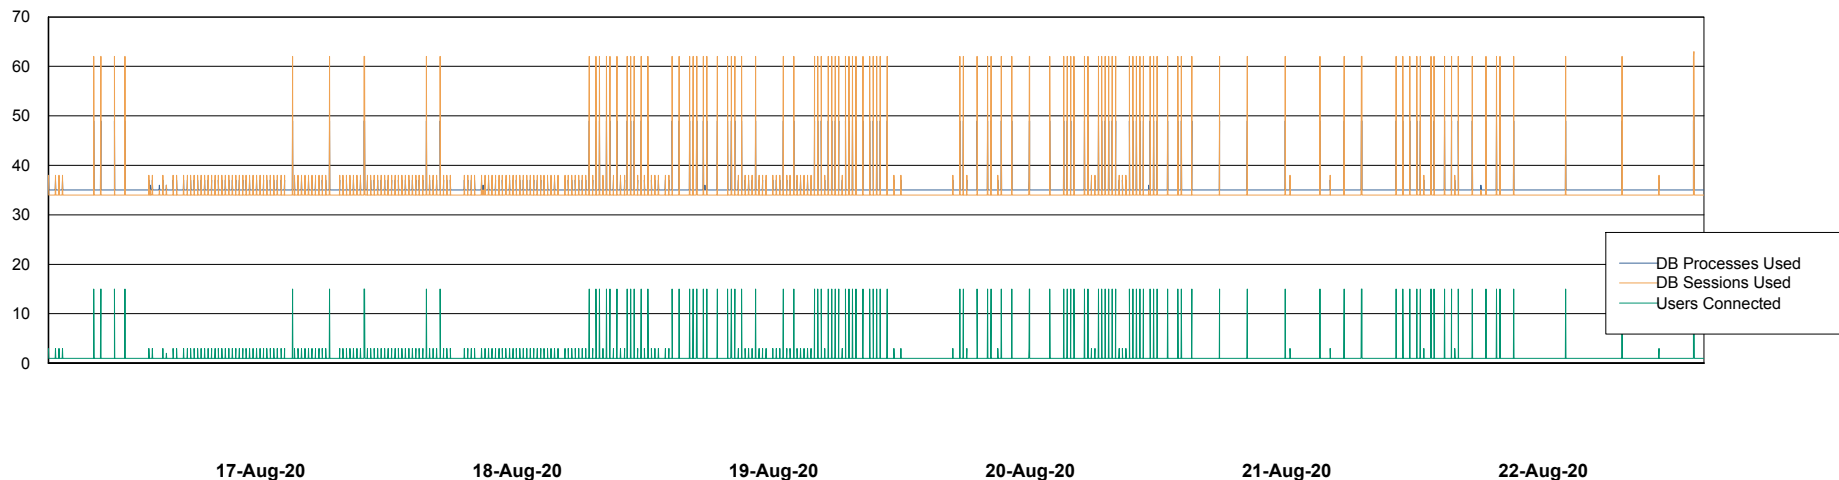

Weekly SLA Customer Report

Customer PCO Production
Database ID 44

Database Performance PCODB_Production

Weekly SLA Customer Report

Customer PCO Production
Database ID 44

Database Performance PCODB_Standby

Weekly SLA Customer Report