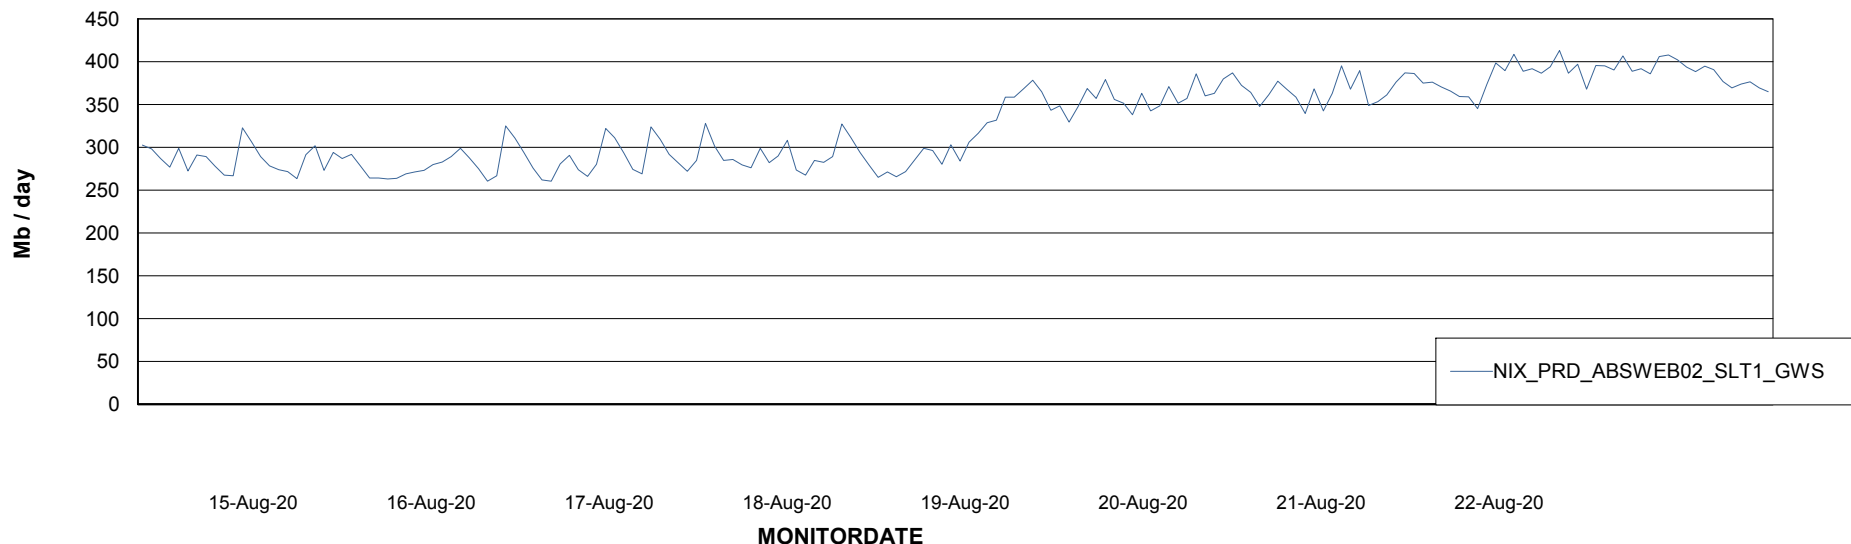

ABSSolute Web Component Services

Avg memory used per ABS Web component