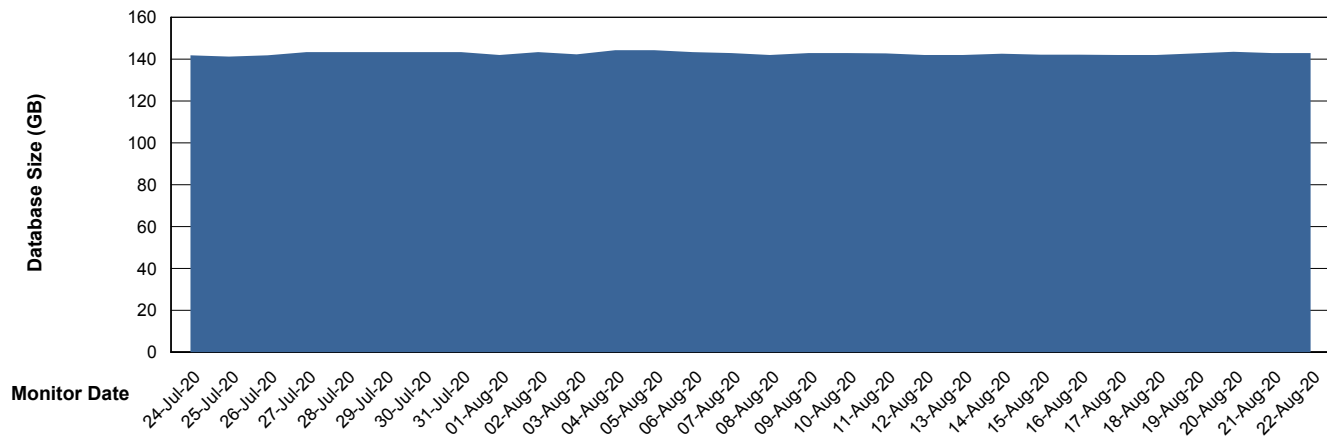

Customer NIX_Production
Database ID 51

Database Performance NIXDB_Standby

Weekly SLA Customer Report

Customer NIX_Production
Database ID 51

DATABASE SIZE NIXDB_BI

Database growth over last month

DATABASE SIZE NIXDB_Production