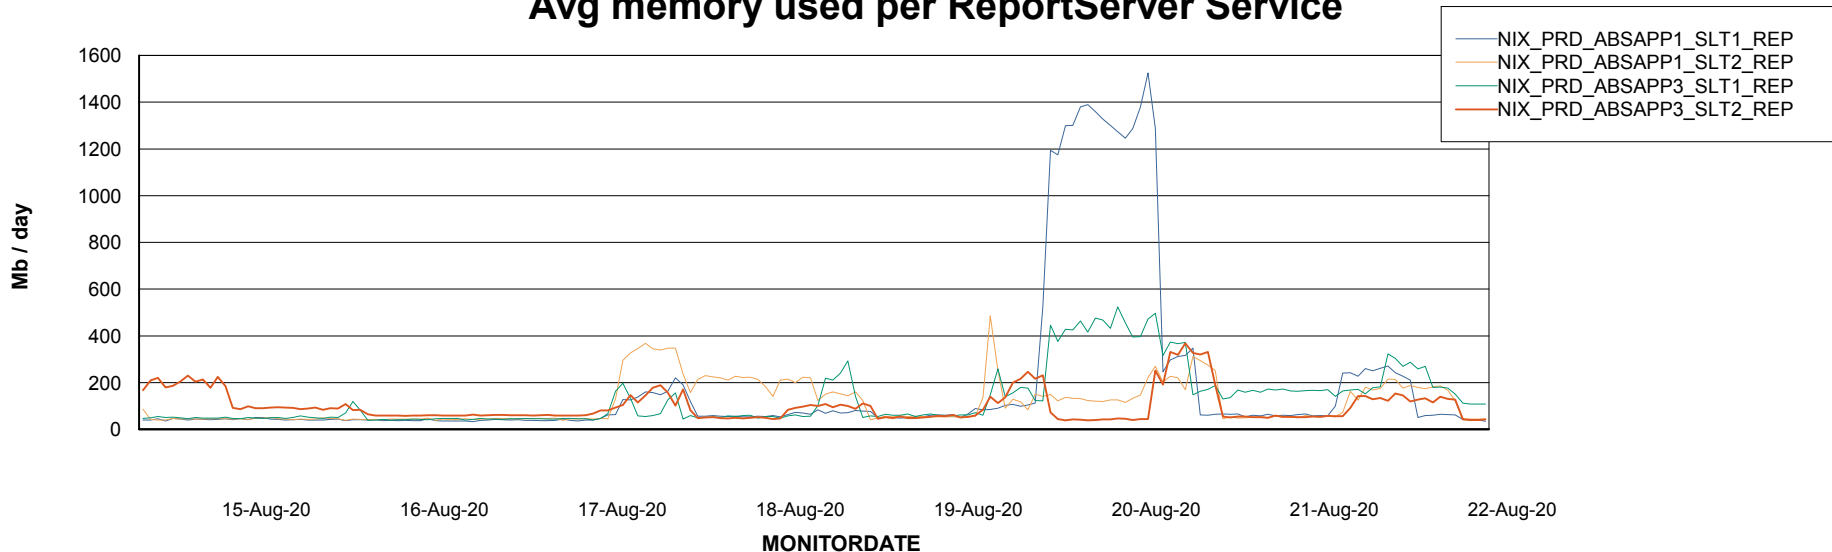

Avg users per day per ABS server

Weekly SLA Customer Report

Customer NIX_Production
Database ID 51

ABSSolute Application ReportServer Services

Avg memory used per ReportServer Service

Weekly SLA Customer Report