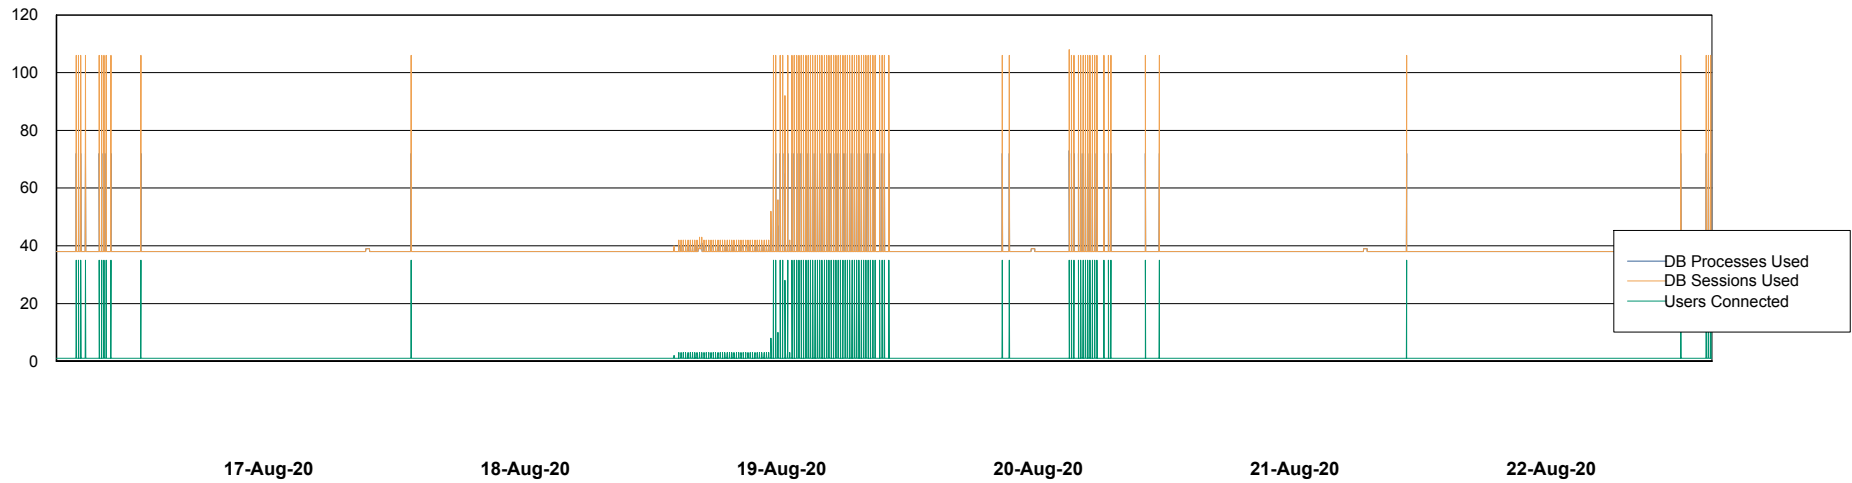

Database Performance NIXDB_Standby