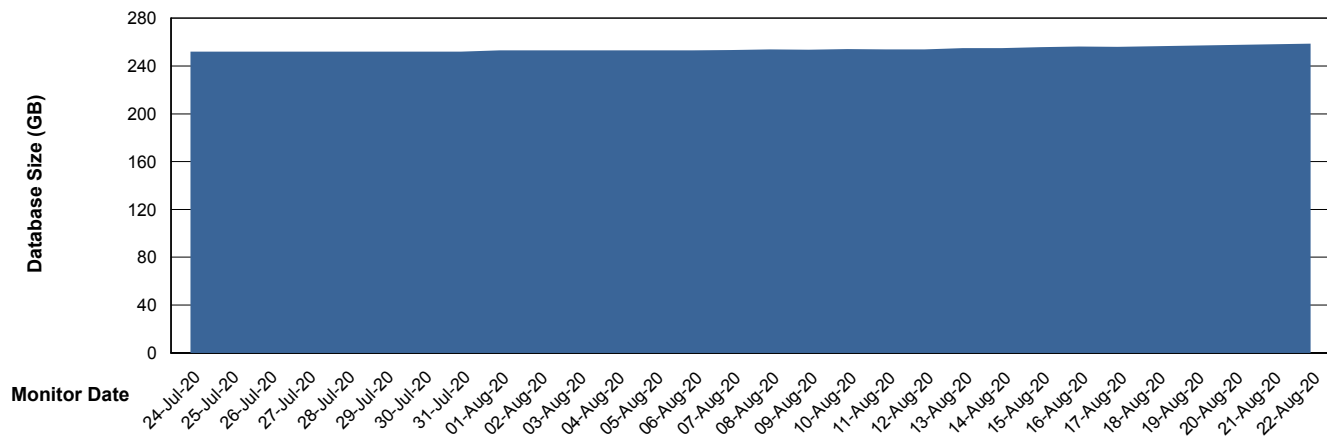

DATABASE SIZE NIXDB_Production

Database growth over last month