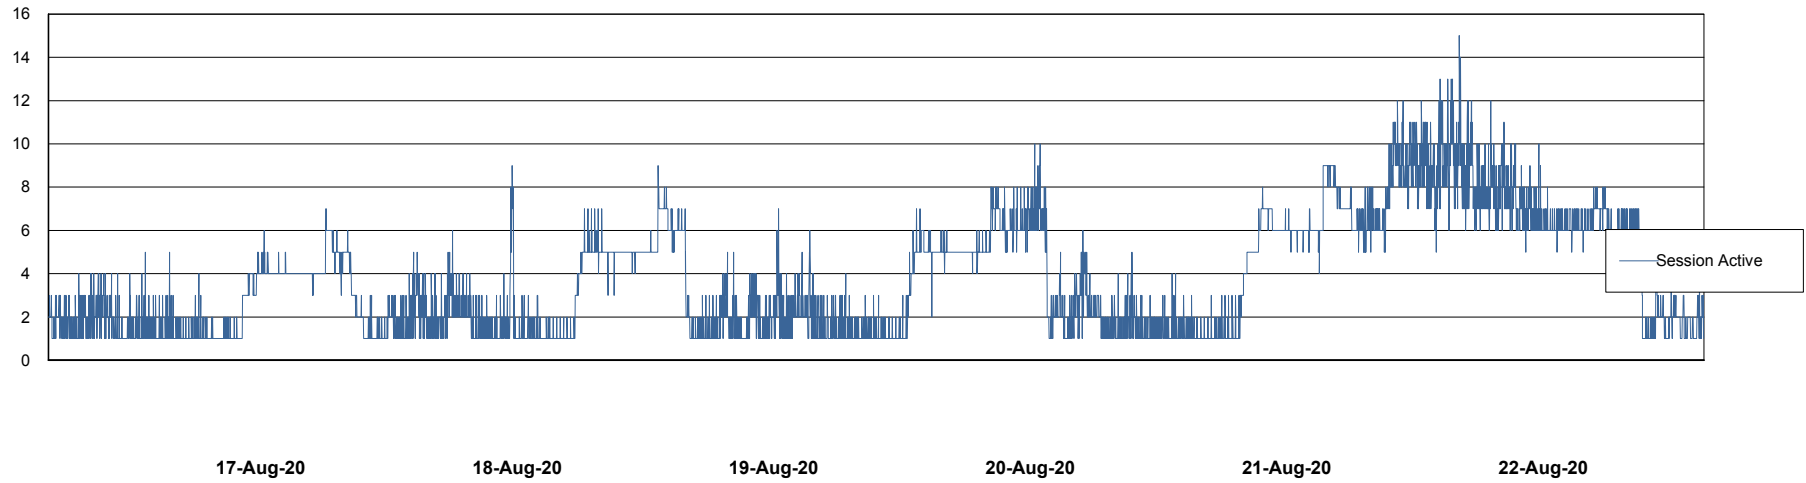

Weekly SLA Customer Report

Customer NIX_Production
Database ID 51

Database Performance NIXDB_BI

Weekly SLA Customer Report

Customer NIX_Production
Database ID 51

Database Performance NIXDB_Production

Weekly SLA Customer Report