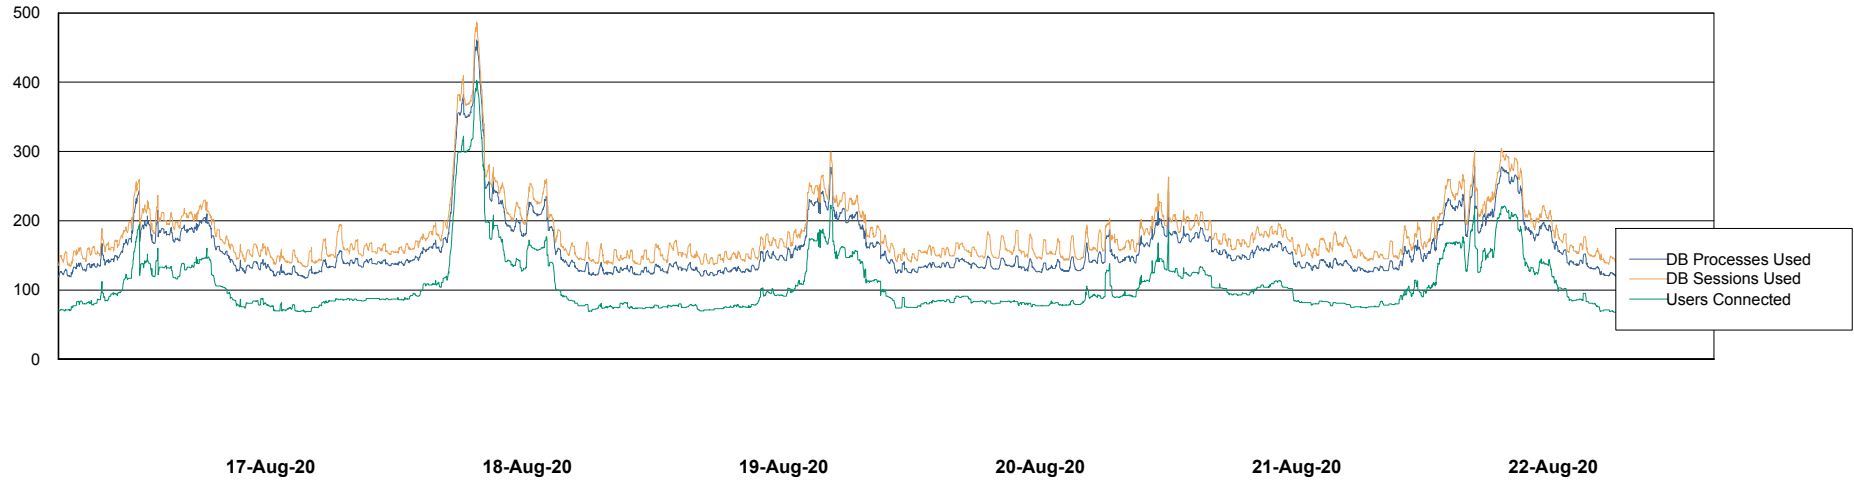

Weekly SLA Customer Report

Customer NIX_Production
Database ID 51

Database Performance NIXDB_BI

Weekly SLA Customer Report

Customer NIX_Production
Database ID 51

Database Performance NIXDB_Production

Weekly SLA Customer Report