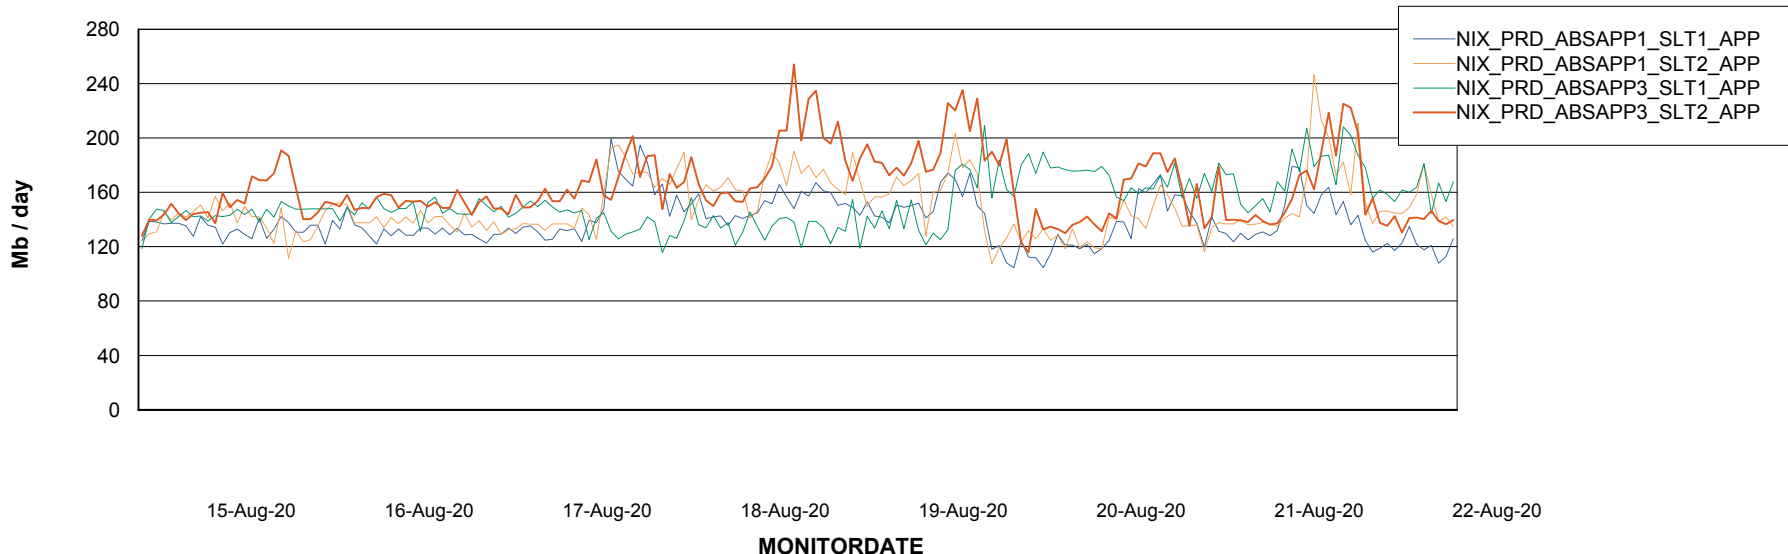

Standby Database Health NIX_Production

Recovery lag for last 7 days

Weekly SLA Customer Report

Customer NIX_Production
Database ID 51

ABSSolute Application Server Services

Avg memory used per ABS Server Service