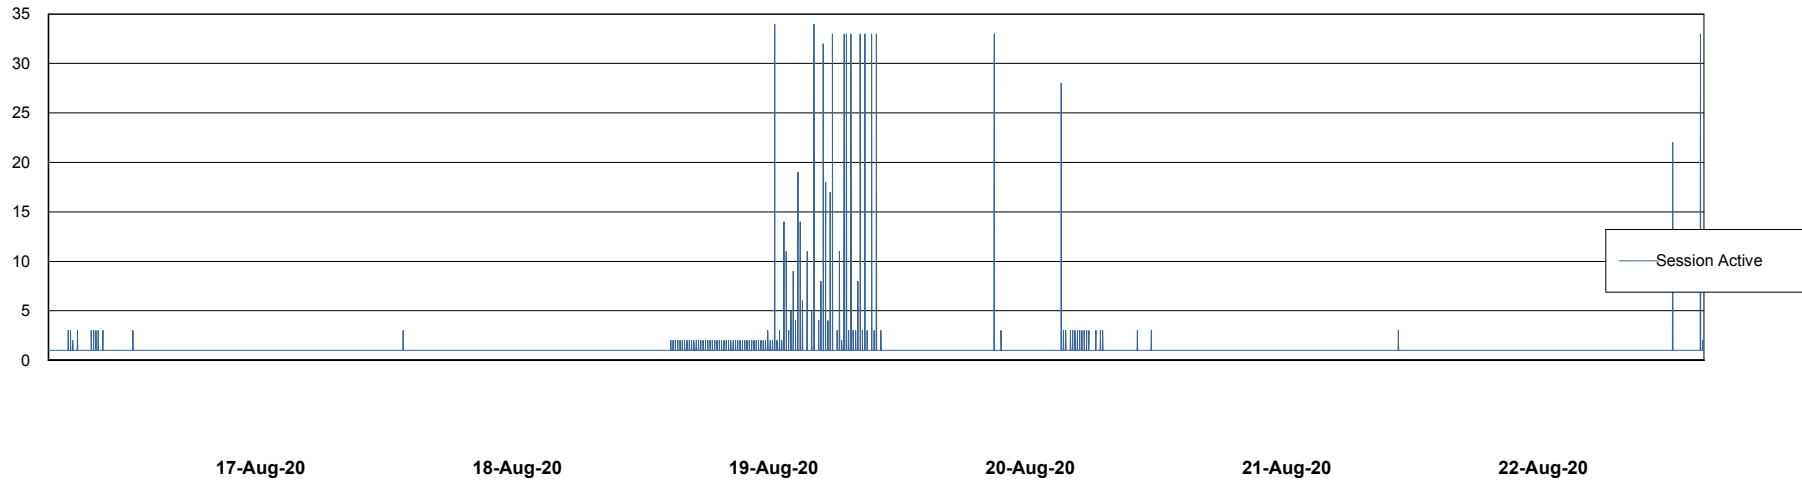

Database Performance NIXDB_Standby