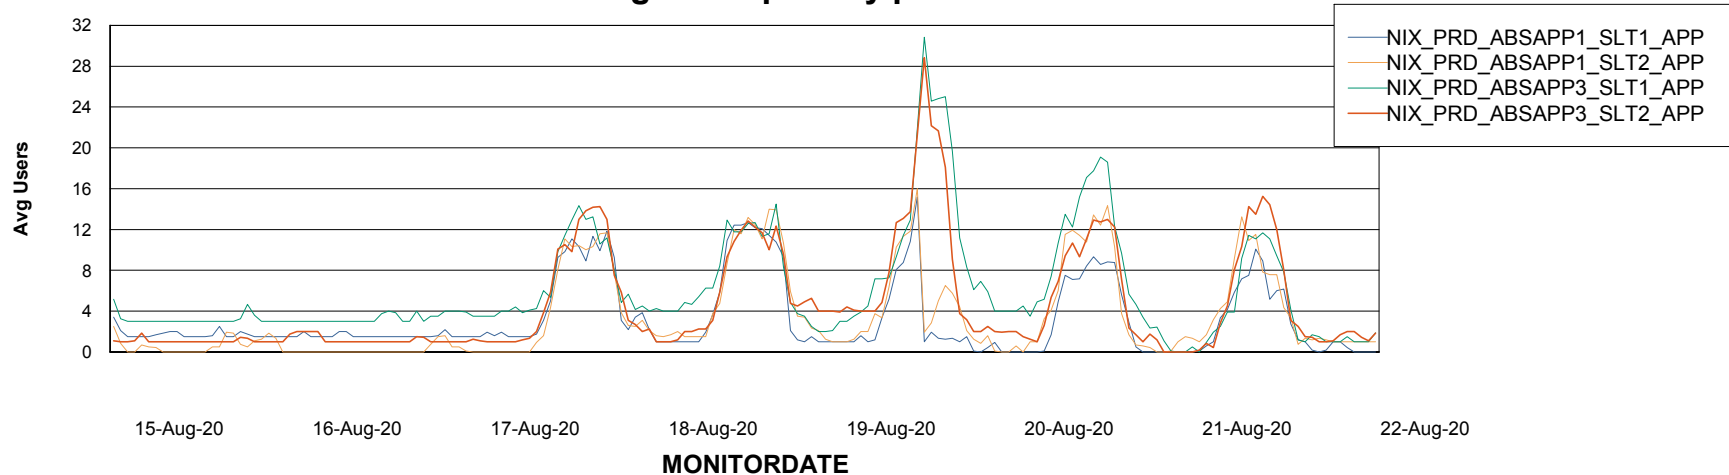

Avg users per day per ABS server