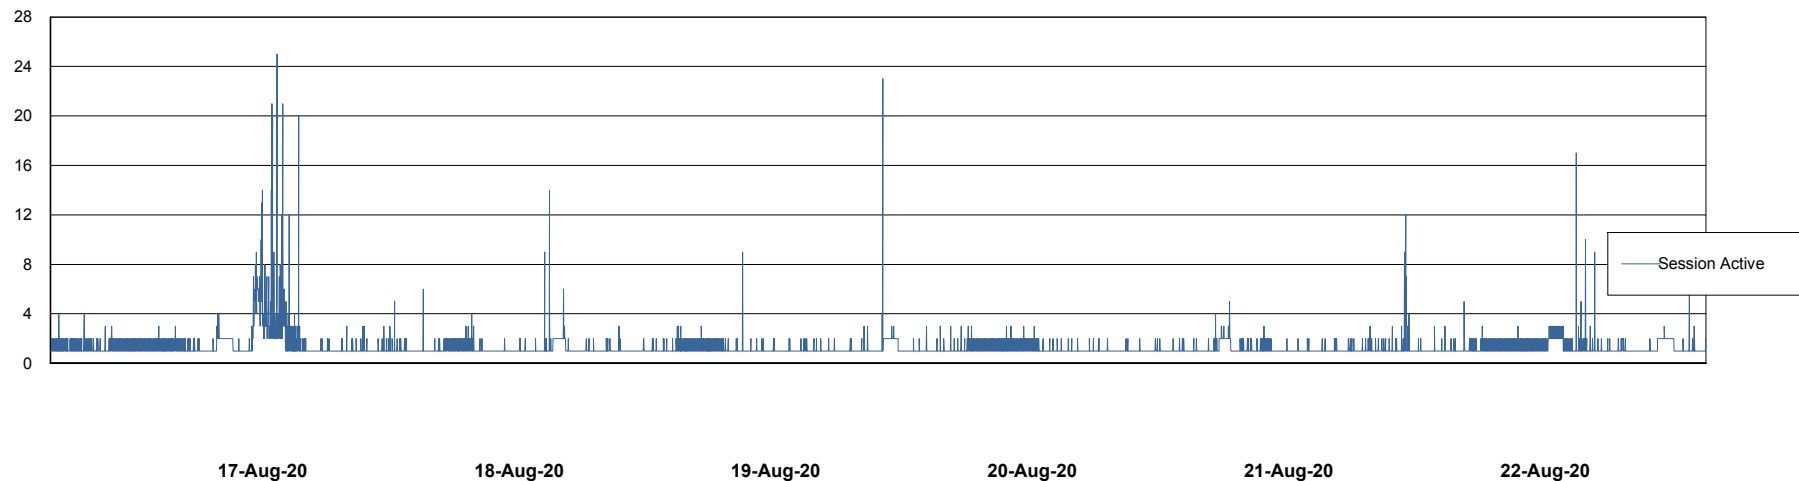

Database Performance LLGDB_Standby