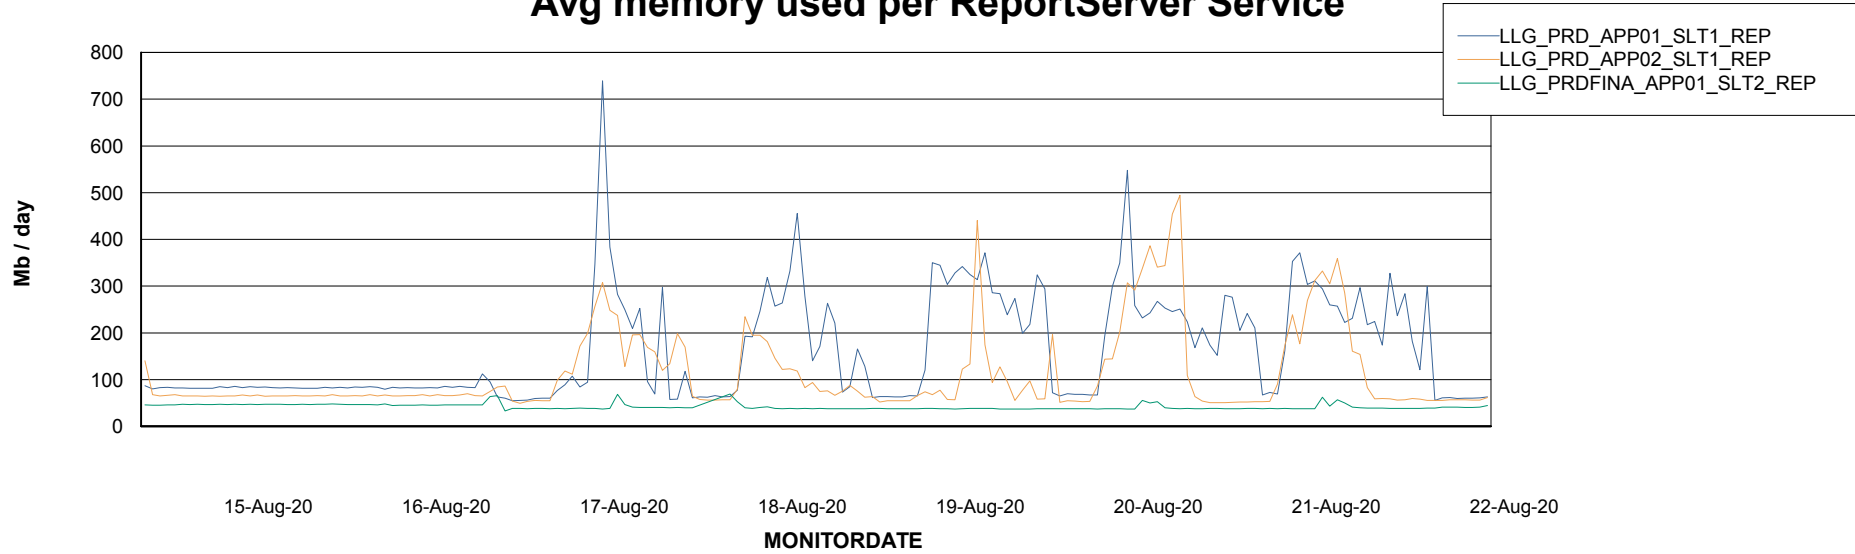

ABSSolute Application Server Services

Avg memory used per ReportServer Service