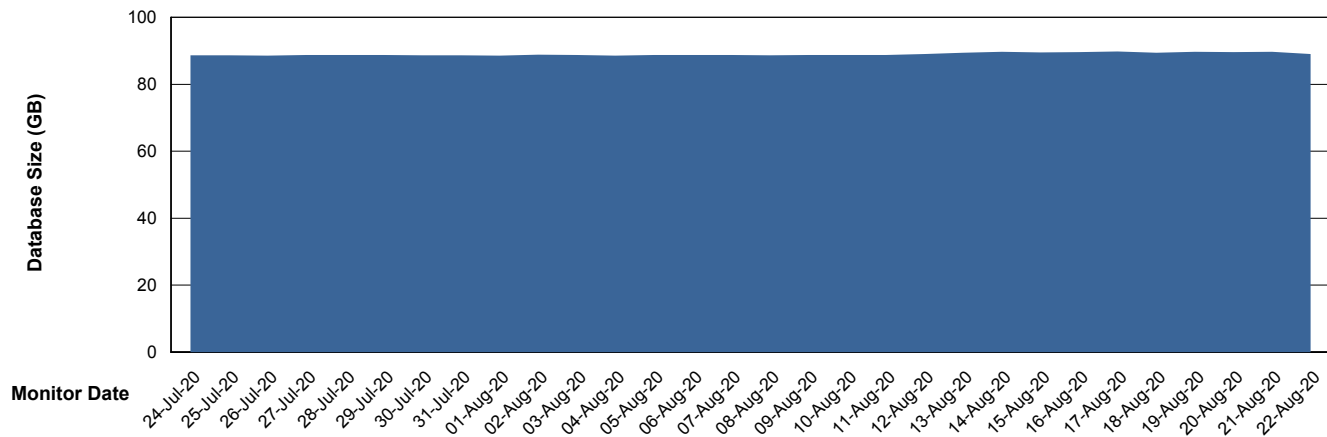

Customer LLG_Production
Database ID 53

Database Performance LLGDB_Standby

Weekly SLA Customer Report

Customer LLG_Production
 Database ID 53

DATABASE SIZE LLGDB_BI02

Database growth over last month

DATABASE SIZE LLGDB_Production