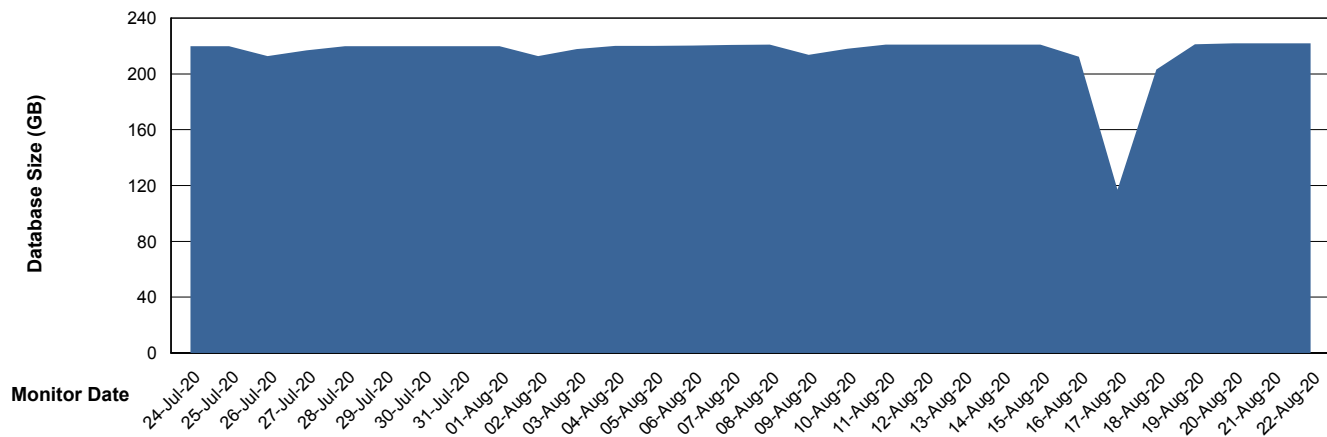

Customer LLG_Production
Database ID 53

Database Performance LLGDB_Standby

Weekly SLA Customer Report

Customer LLG_Production
 Database ID 53

DATABASE SIZE LLGDB_BI02

Database growth over last month

DATABASE SIZE LLGDB_Production

Database growth over last month

Weekly SLA Customer Report

Customer LLG_Production
 Database ID 53

Database Tablespace LLGDB_BI02

Date	Tablespace Name	Filesize (Gb)	Usedsize (Gb)	Percentage free
22-Aug-20	ABSDATA	100	41	59
	INDX	100	43	57
21-Aug-20	ABSDATA	100	41	59
	INDX	100	43	57
20-Aug-20	ABSDATA	100	41	59
	INDX	100	43	57
19-Aug-20	ABSDATA	100	41	59
	INDX	100	43	57
18-Aug-20	ABSDATA	100	41	59
	INDX	100	43	57
17-Aug-20	ABSDATA	100	41	59
	INDX	100	43	57
16-Aug-20	ABSDATA	100	41	59
	INDX	100	43	57