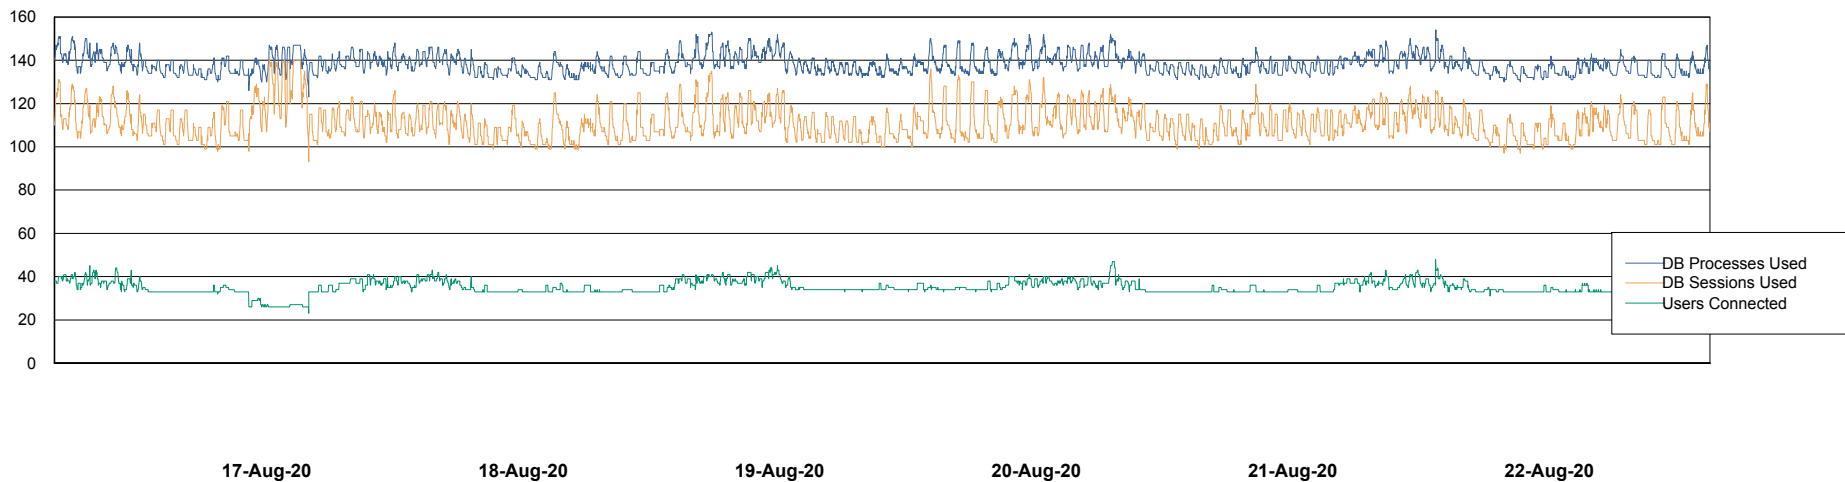

Weekly SLA Customer Report

Customer LLG_Production
Database ID 53

Database Performance LLGDB_BI02

Weekly SLA Customer Report

Customer LLG_Production
Database ID 53

Database Performance LLGDB_Production

Weekly SLA Customer Report