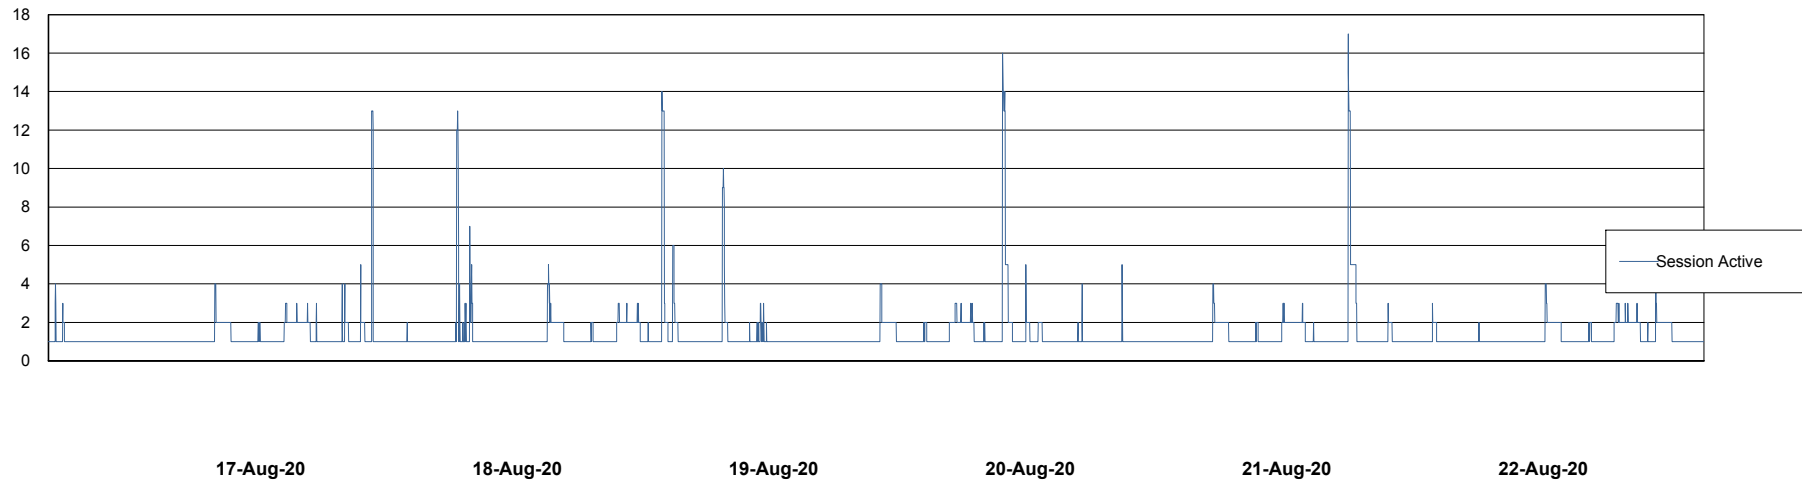

Database Performance LLGDB_BI02