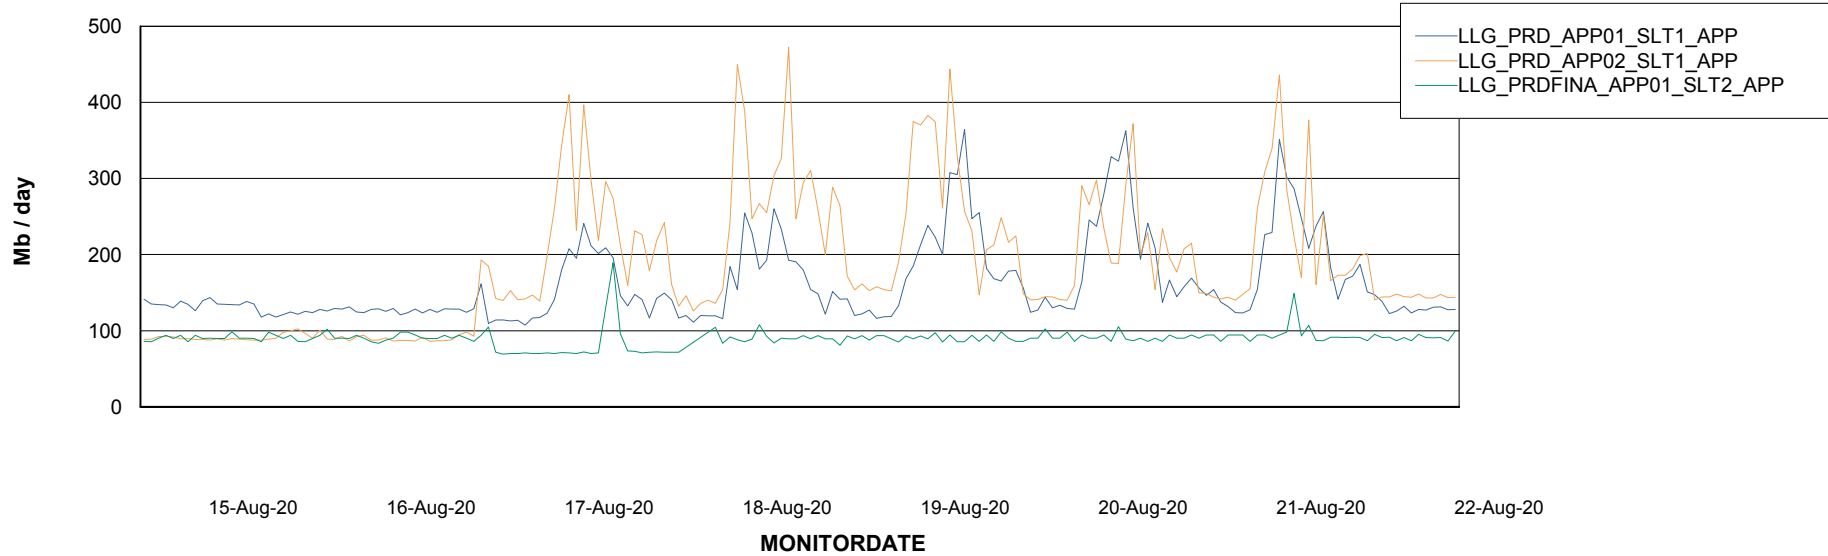

Weekly SLA Customer Report

Customer LLG_Production
Database ID 53

Database Tablespace LLGDB_Production

Date	Tablespace Name	Filesize (Gb)	Usedsize (Gb)	Percentage free
22-Aug-20	ABSDATA	108	87	19
	INDX	152	125	18
21-Aug-20	ABSDATA	108	87	19
	INDX	152	125	18
20-Aug-20	ABSDATA	108	87	19
	INDX	152	125	18
19-Aug-20	ABSDATA	108	87	19
	INDX	152	125	18
18-Aug-20	ABSDATA	108	87	19
	INDX	152	125	18
17-Aug-20	ABSDATA	108	44	59
	INDX	152	64	58
16-Aug-20	ABSDATA	108	87	19
	INDX	152	125	18

Weekly SLA Customer Report

Customer LLG_Production
Database ID 53

ABSSolute Application Server Services

Avg memory used per ABS Server Service

Weekly SLA Customer Report

Customer LLG_Production
Database ID 53