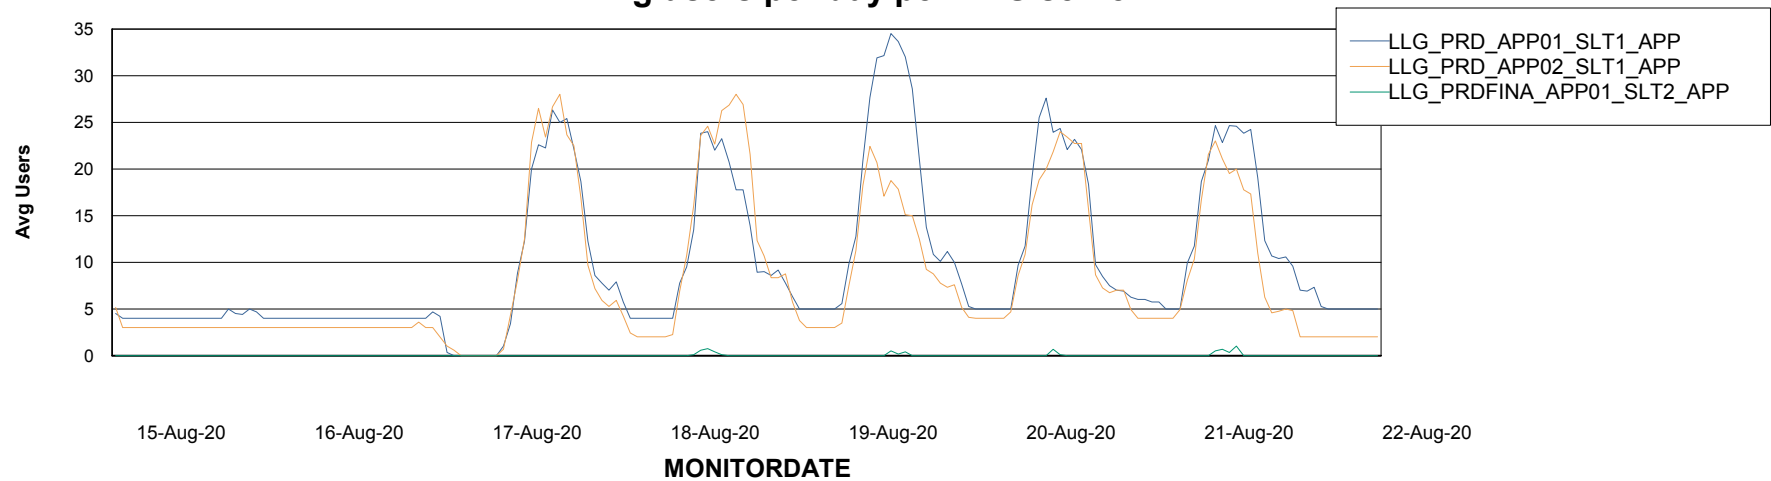

Avg users per day per ABS server