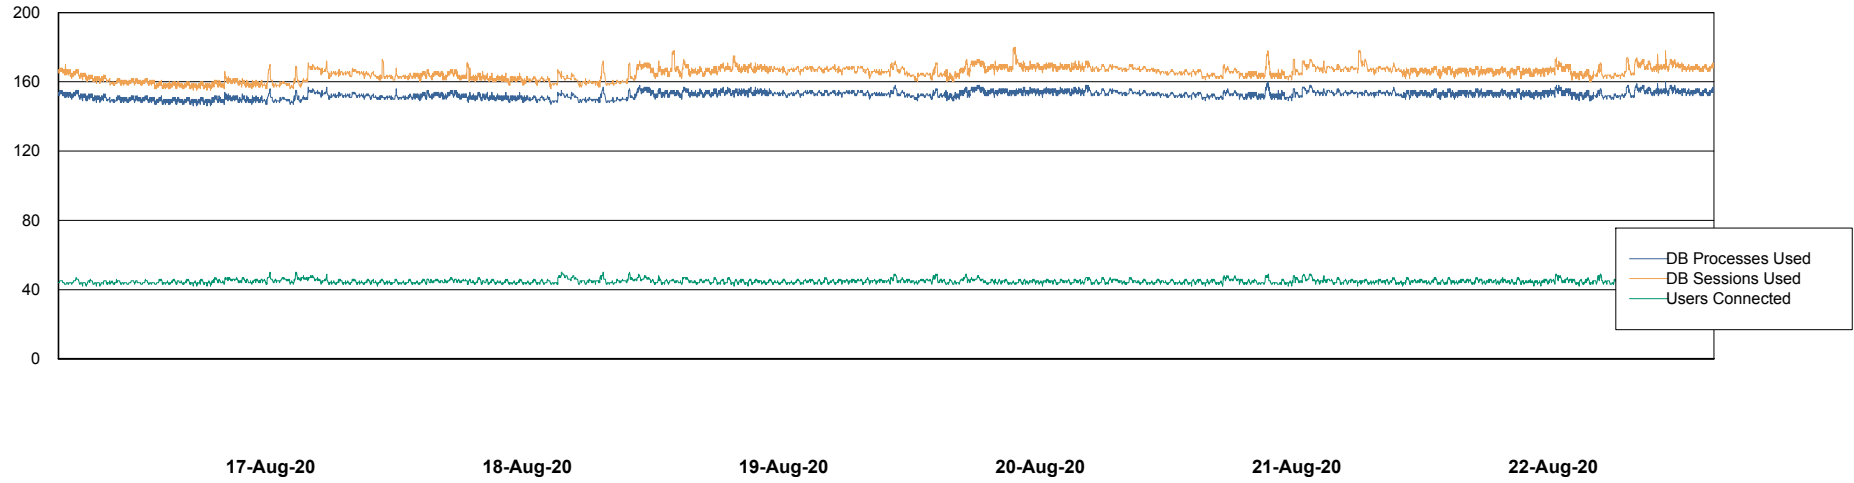

Database Performance LLGDB_BI02