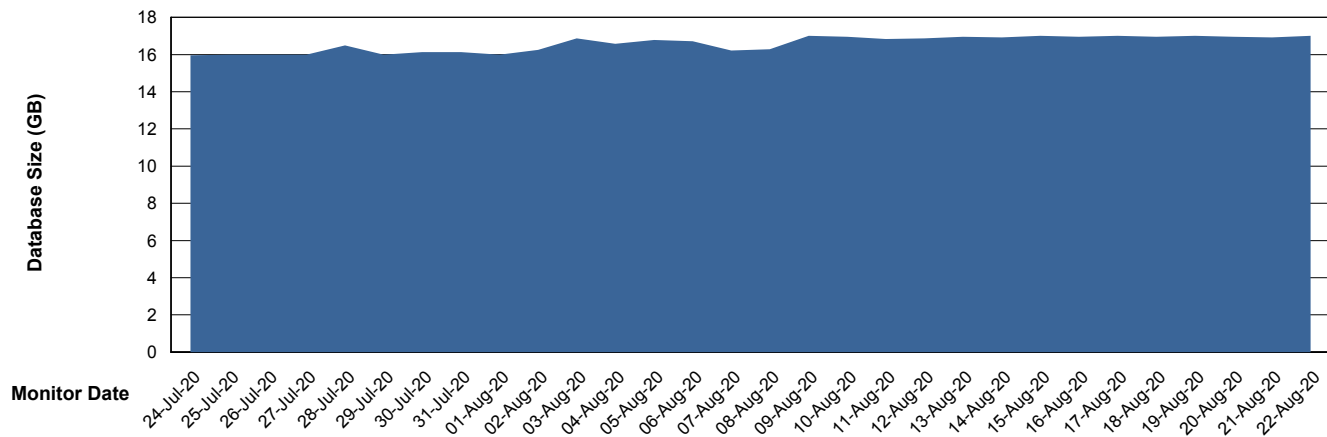

Weekly SLA Customer Report

Customer ELJ Production
Database ID 72

Database Performance ELJDB_Production

Weekly SLA Customer Report

Customer ELJ Production
Database ID 72

Database Performance ELJDB_Standby

Weekly SLA Customer Report

Customer ELJ Production
Database ID 72

DATABASE SIZE ELJDB_PRD_BI

Database growth over last month

DATABASE SIZE ELJDB_Production

Database growth over last month

Weekly SLA Customer Report

Customer ELJ Production
Database ID 72