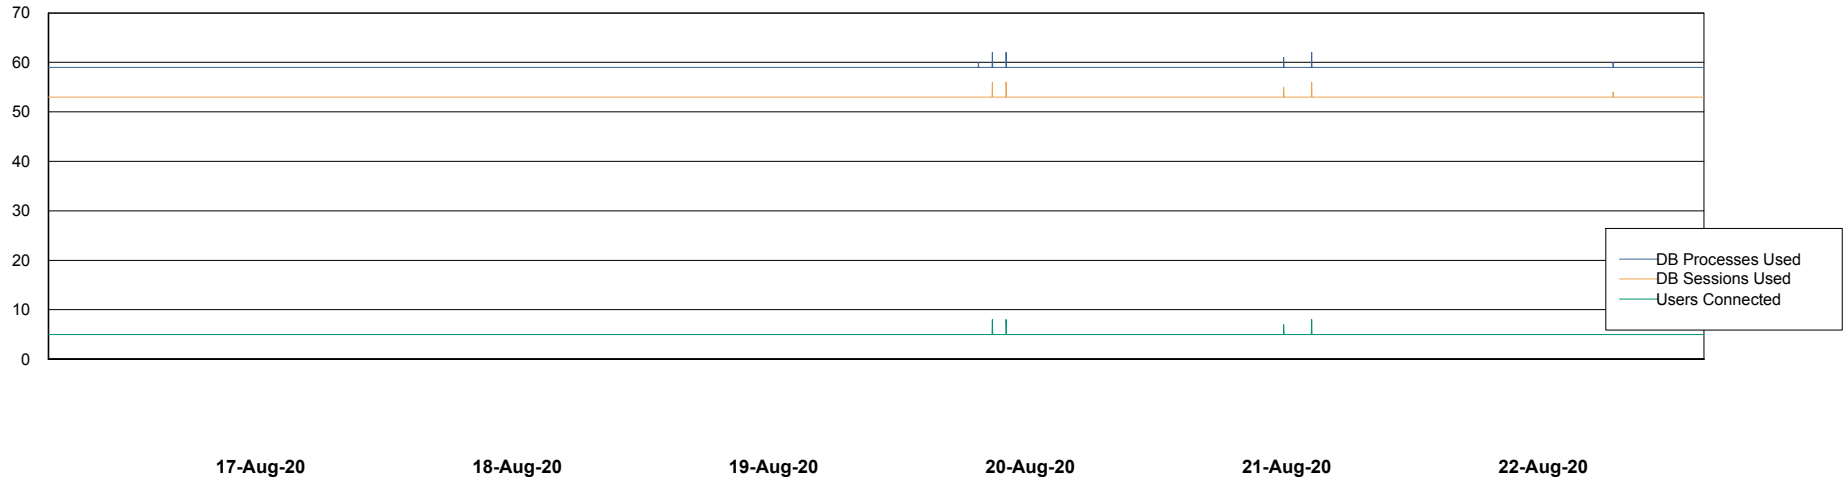

Weekly SLA Customer Report

Customer ELJ Production
Database ID 72

Database Performance ELJDB_Production

Weekly SLA Customer Report

Customer ELJ Production
Database ID 72

Database Performance ELJDB_Standby

Weekly SLA Customer Report