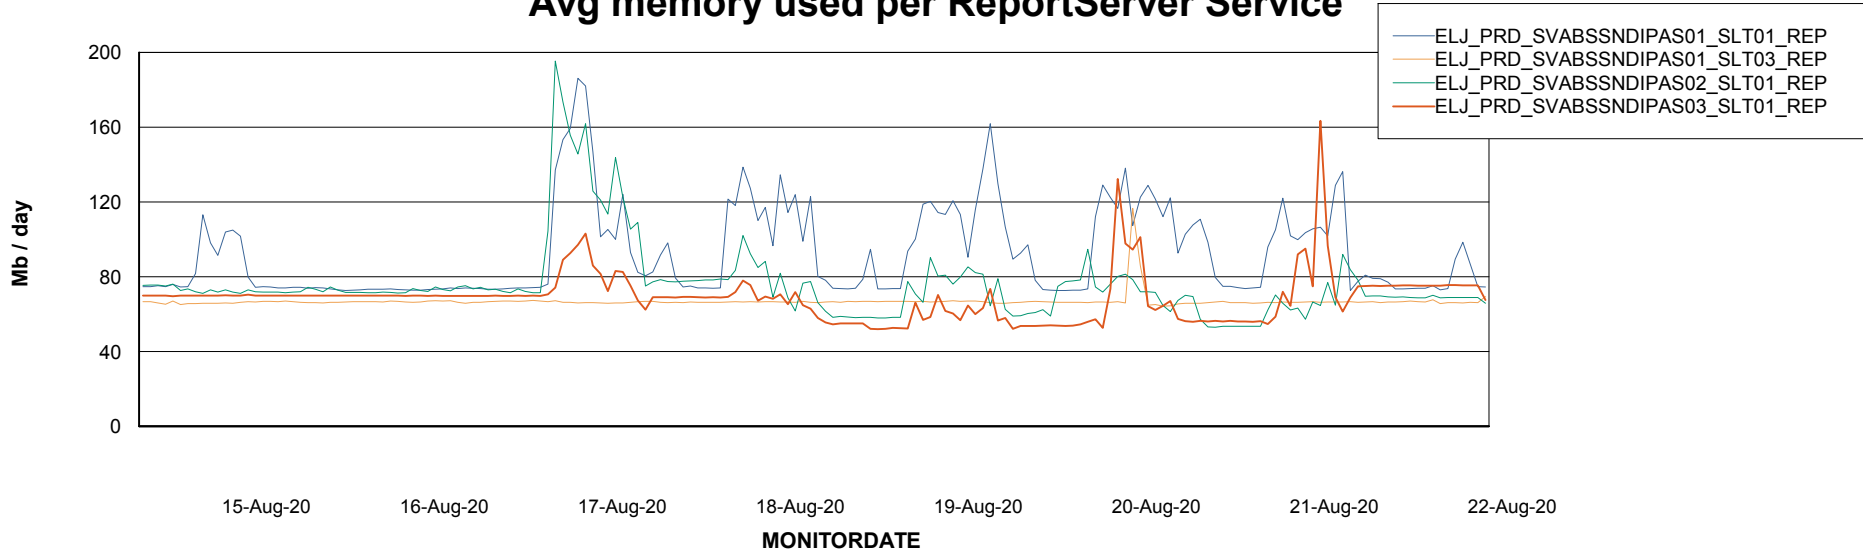

ABSSolute Application ReportServer Services

Avg memory used per ReportServer Service