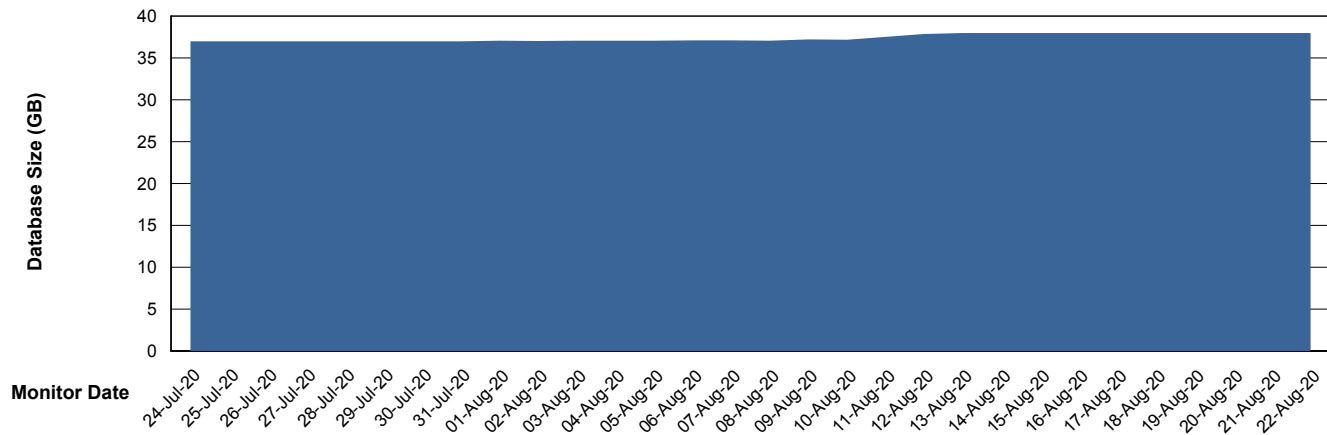

Customer ELJ Production
Database ID 72

DATABASE SIZE ELJDB_PRD_BI

Database growth over last month

DATABASE SIZE ELJDB_Production

Database growth over last month

Weekly SLA Customer Report

Customer ELJ Production
Database ID 72

Database Tablespace ELJDB_PRD_BI

Date	Tablespace Name	Filesize (Gb)	Usedsize (Gb)	Percentage free
22-Aug-20	ABSDATA	7	6	14
	INDX	7	7	0
21-Aug-20	ABSDATA	7	6	14
	INDX	7	7	0
20-Aug-20	ABSDATA	7	6	14
	INDX	7	7	0
19-Aug-20	ABSDATA	7	6	14
	INDX	7	7	0
18-Aug-20	ABSDATA	7	6	14
	INDX	7	7	0
17-Aug-20	ABSDATA	7	6	14
	INDX	7	7	0
16-Aug-20	ABSDATA	7	6	14
	INDX	7	7	0