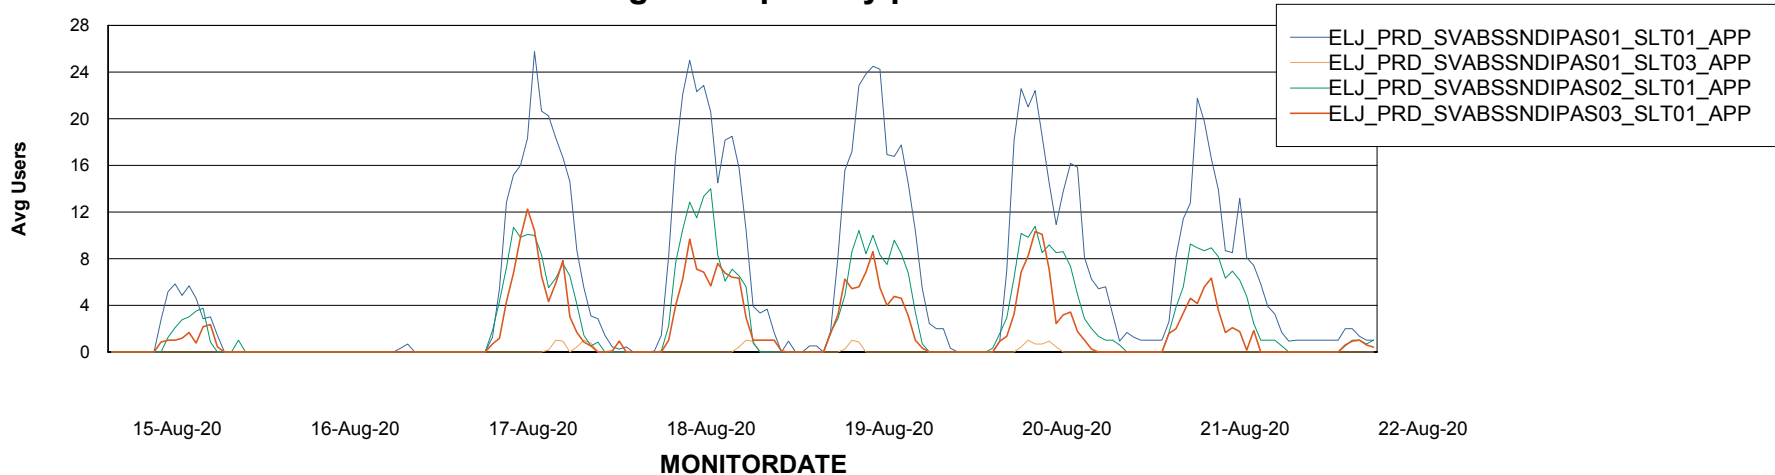

Weekly SLA Customer Report

Customer ELJ Production
Database ID 72

ABSSolute Application Server Services

Avg memory used per ABS Server Service

Avg users per day per ABS server

Weekly SLA Customer Report

Customer ELJ Production
Database ID 72