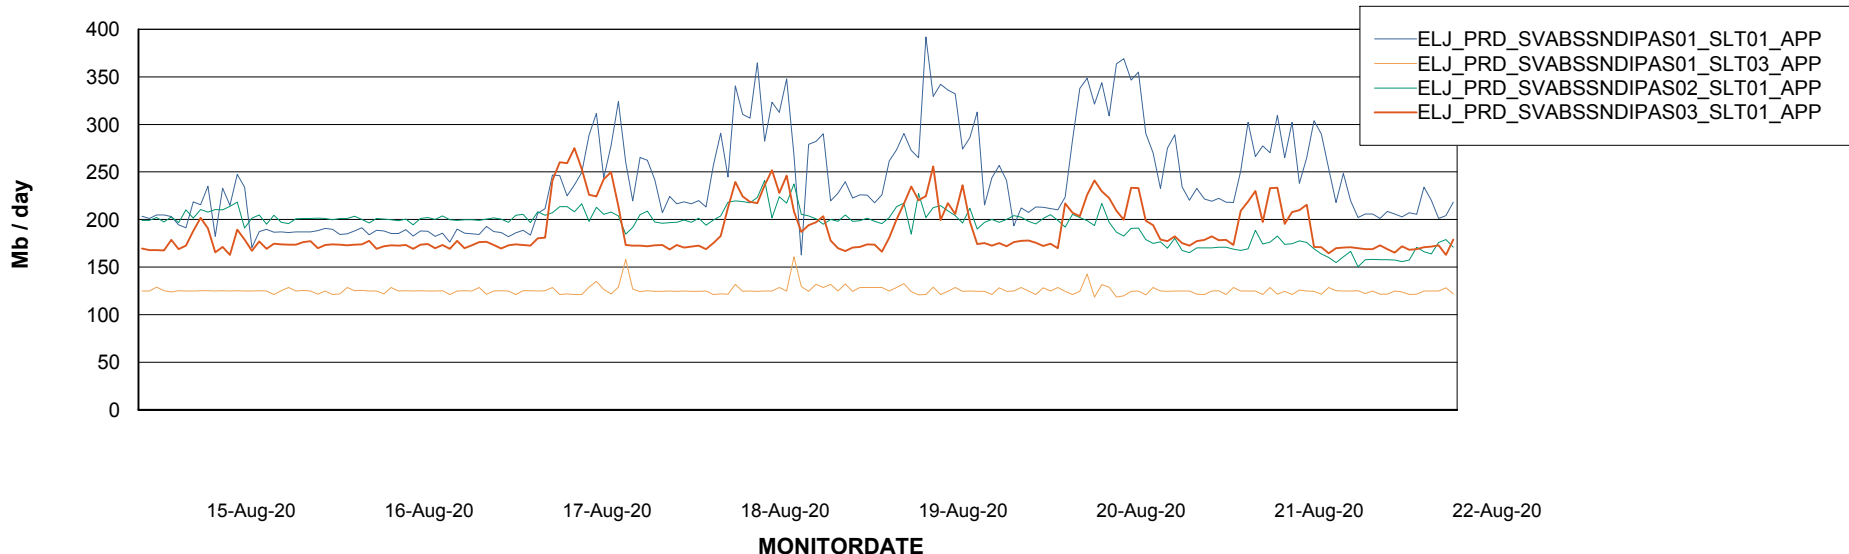

ABSSolute Application Server Services

Avg memory used per ABS Server Service