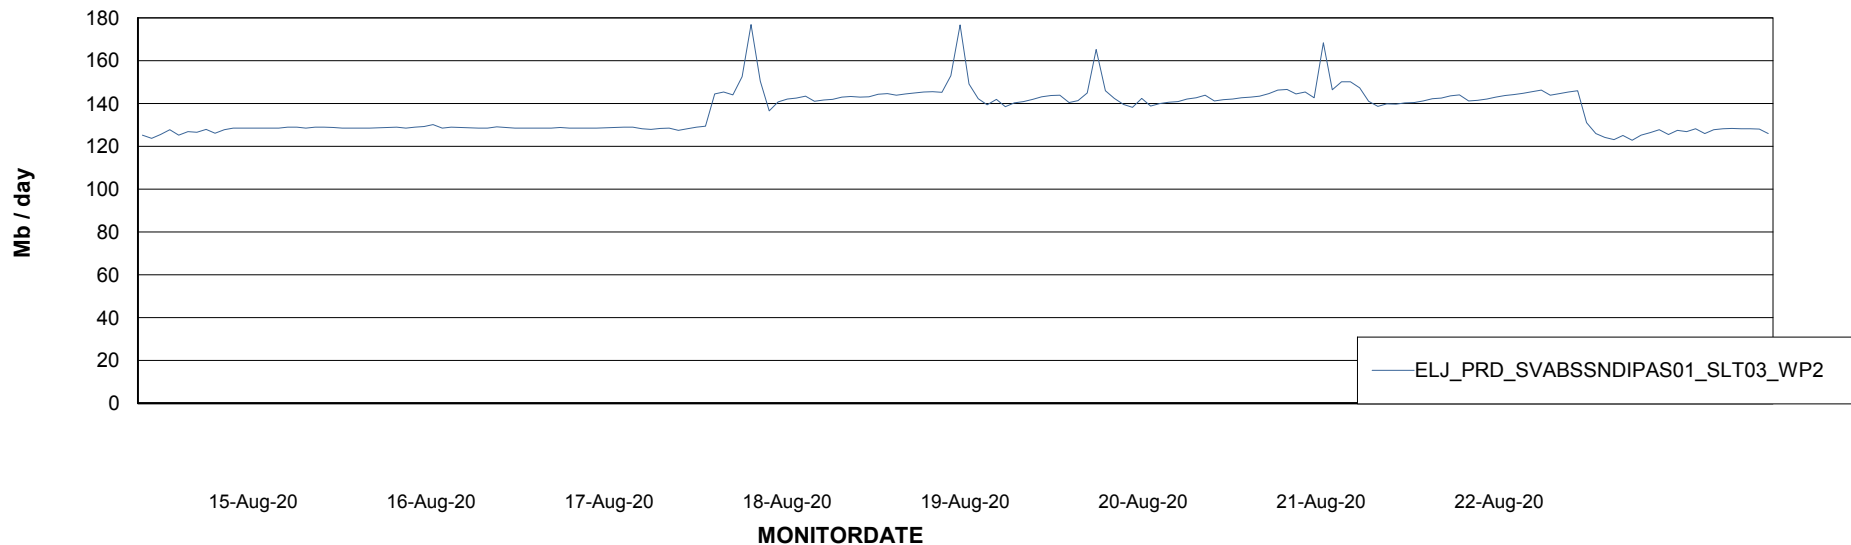

ABSSolute Application ReportServer Services

Avg memory used per ReportServer Service

Weekly SLA Customer Report

Customer ELJ Production
Database ID 72

ABSolute Web Component Services

Avg memory used per ABS Web component