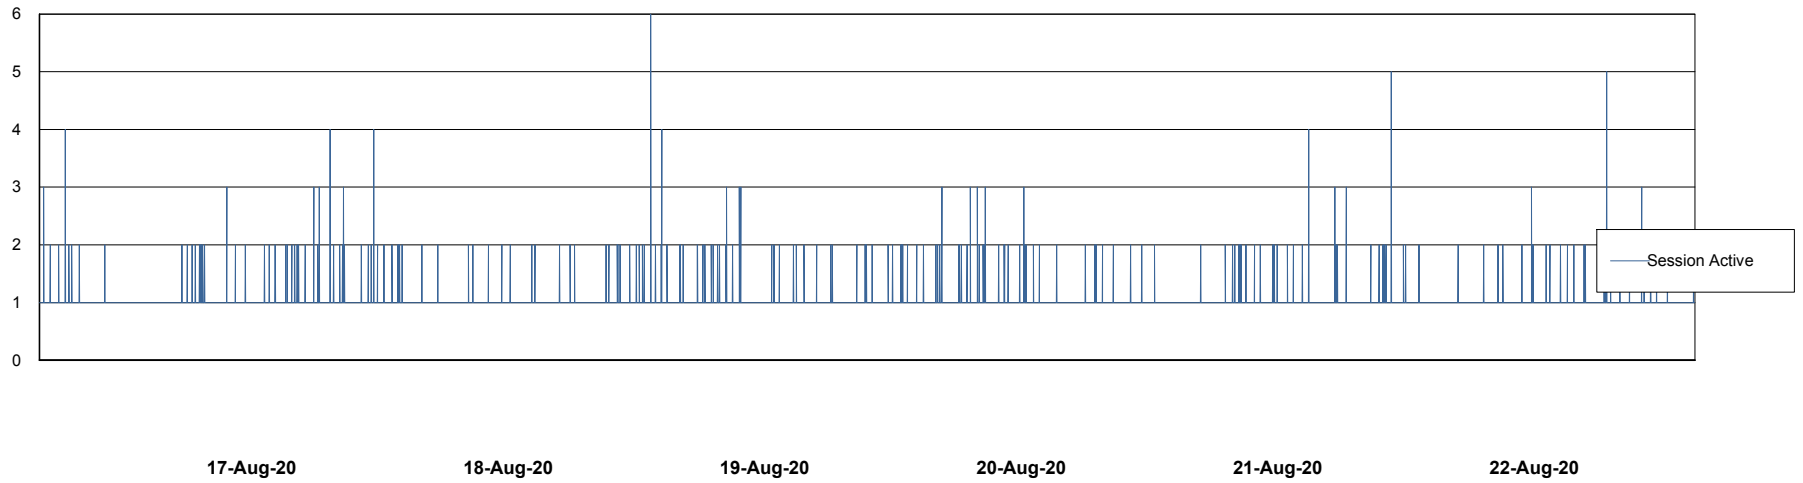

Weekly SLA Customer Report

Customer ELJ Production
Database ID 72

Database Performance ELJDB_Production

Weekly SLA Customer Report

Customer ELJ Production
Database ID 72

Database Performance ELJDB_Standby

Weekly SLA Customer Report