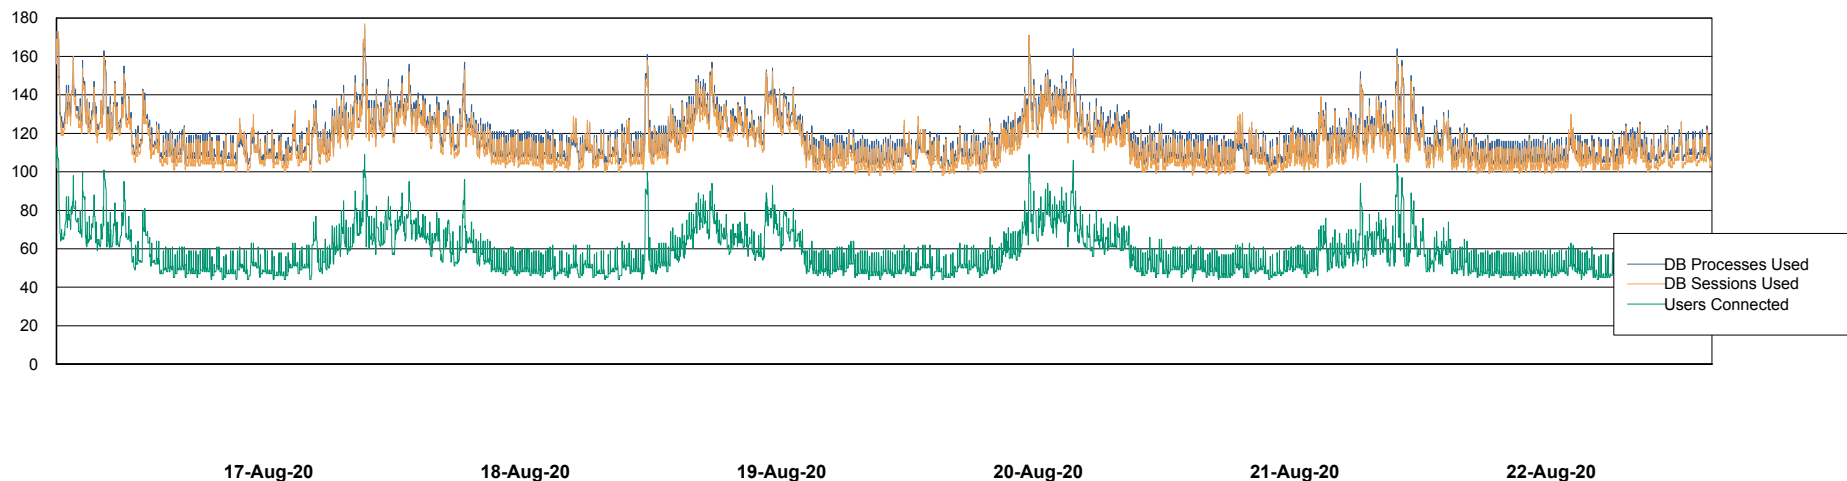

Database Performance ELJDB_Production