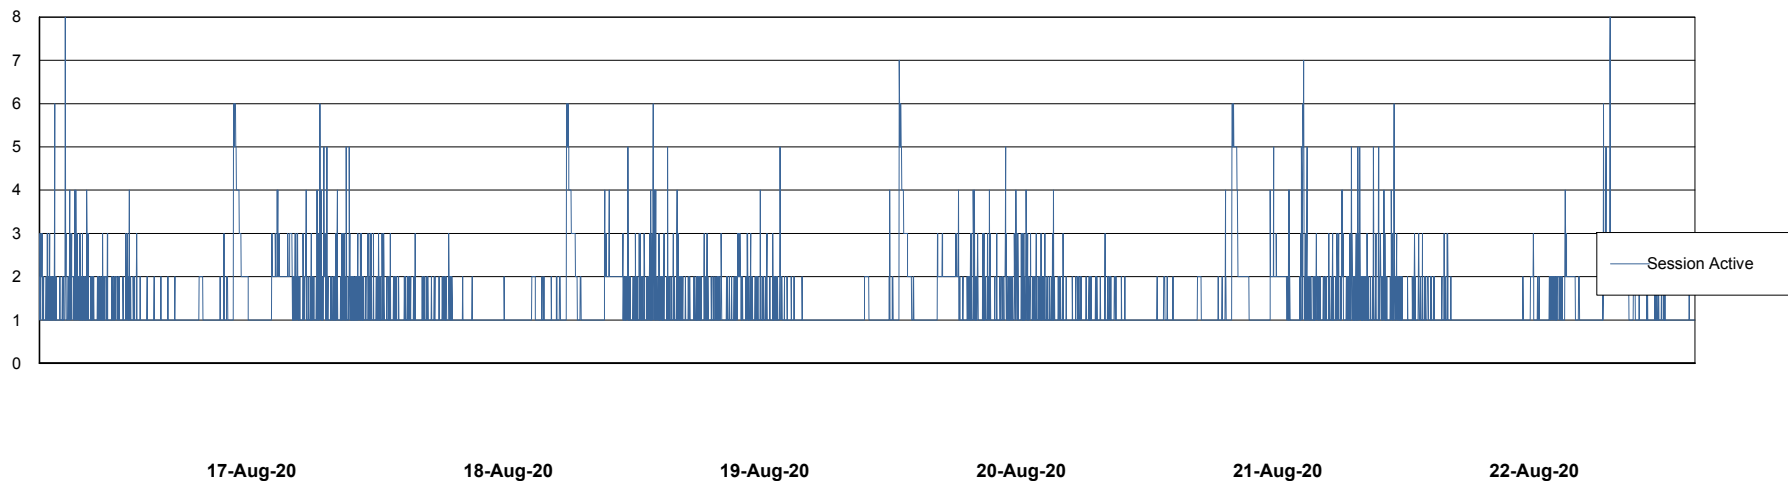

Database Performance ELJDB_Production