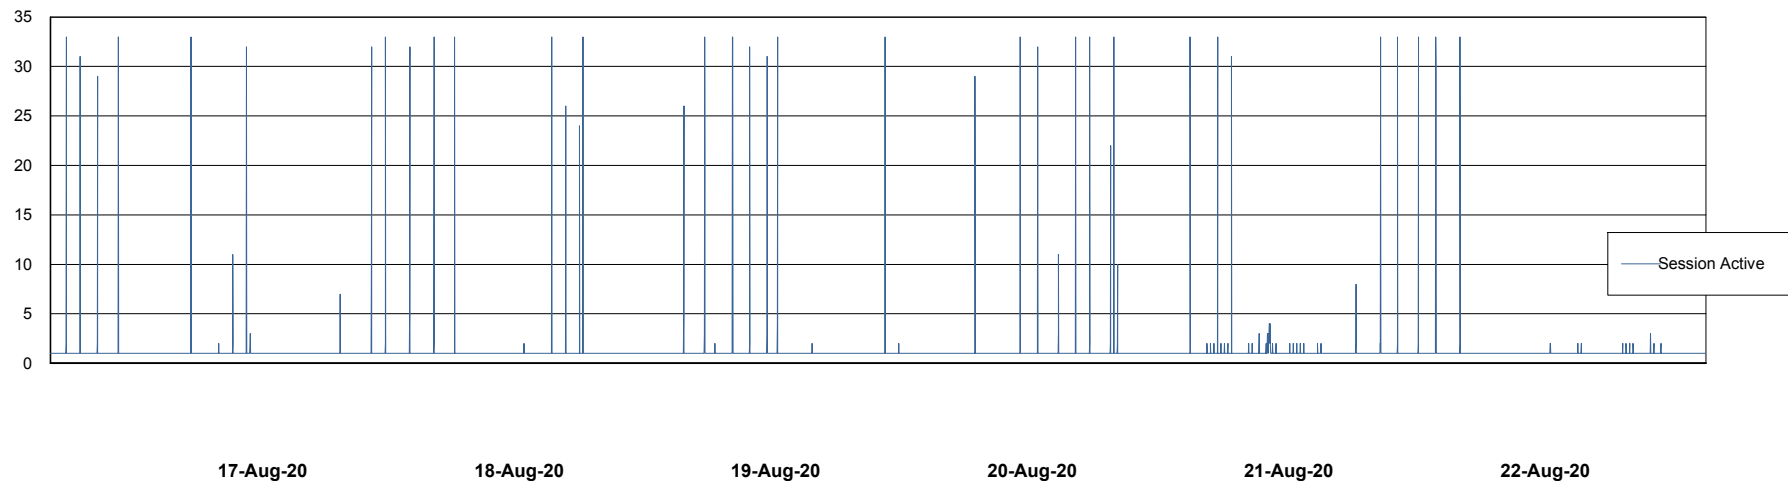

Weekly SLA Customer Report

Customer ECL Production
Database ID 77

Database Performance ECLDB_Production

Weekly SLA Customer Report

Customer ECL Production
Database ID 77

Database Performance ECLDB_Standby

Weekly SLA Customer Report