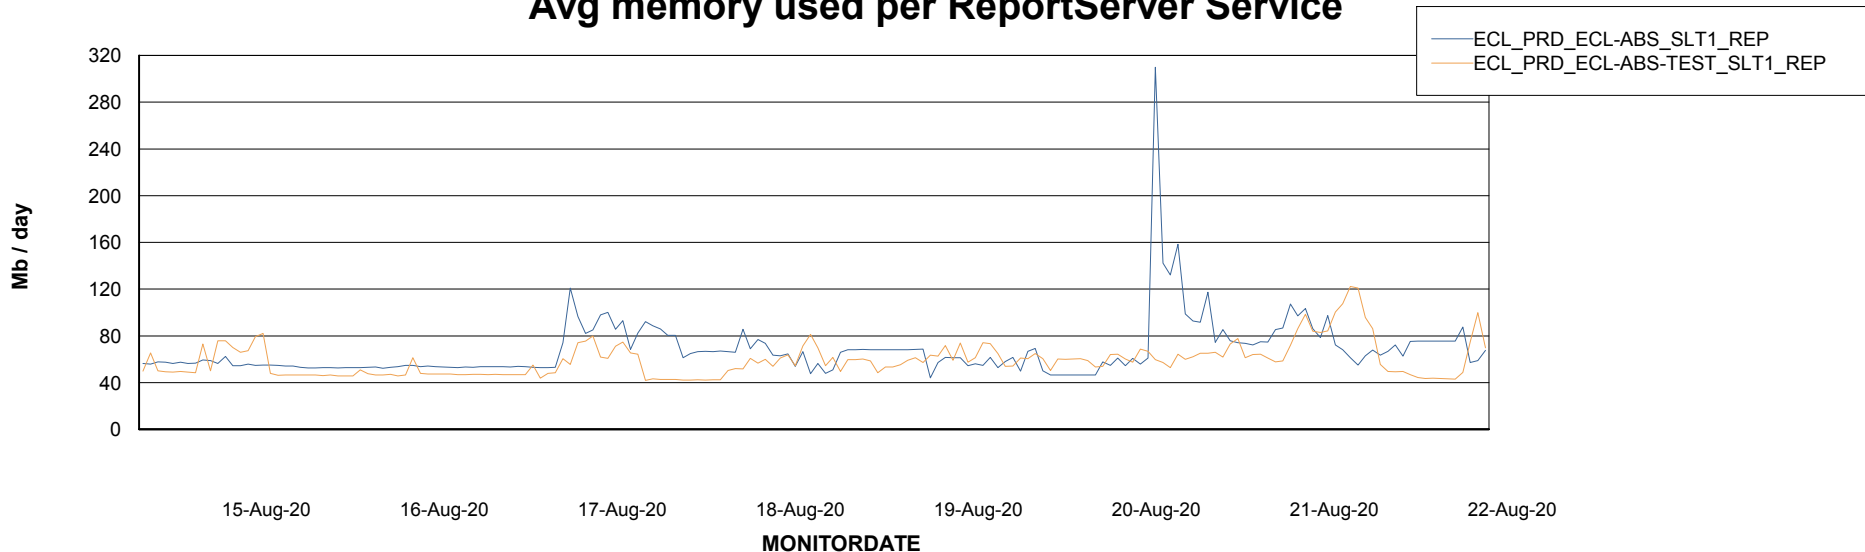

Avg memory used per ABS Server Service

Avg users per day per ABS server

Weekly SLA Customer Report

Customer ECL Production
Database ID 77

ABSSolute Application ReportServer Services

Avg memory used per ReportServer Service