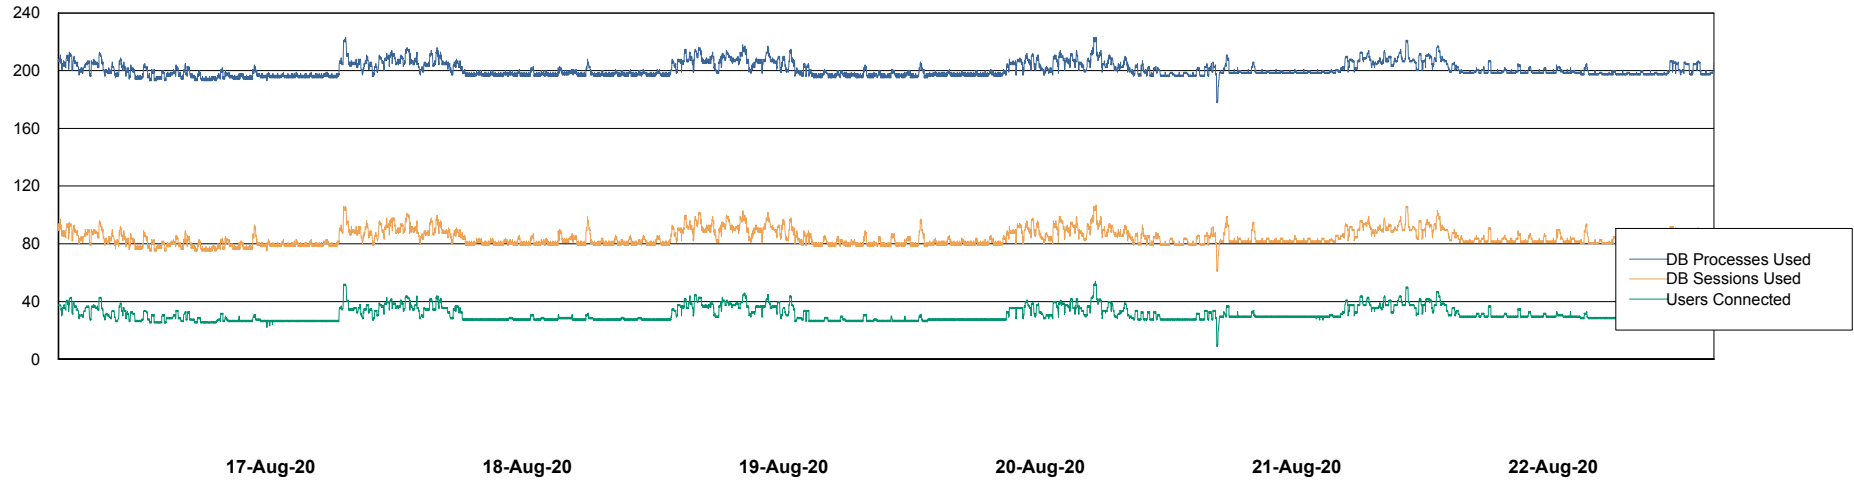

Weekly SLA Customer Report

Customer ECL Production
Database ID 77

Harddisk Usage ECL_PRD_ECL-ABS-WEB

	Free disk space on c: (%)	Total disk space on c: (Gb)
22-Aug-20	79	127
21-Aug-20	79	127
20-Aug-20	79	127
19-Aug-20	79	127
18-Aug-20	79	127
17-Aug-20	79	127
16-Aug-20	79	127

Weekly SLA Customer Report

Customer ECL Production
Database ID 77

Database Performance ECLDB_Production

Weekly SLA Customer Report

Customer ECL Production
Database ID 77

Database Performance ECLDB_Standby

Weekly SLA Customer Report