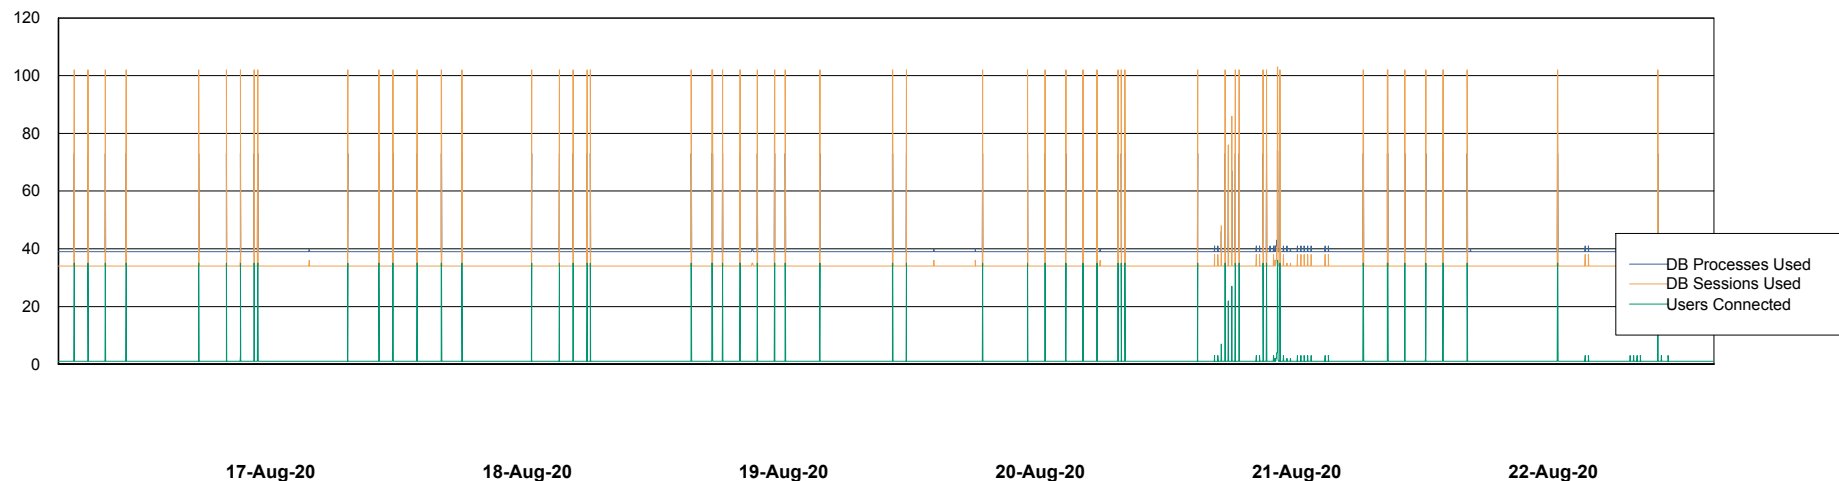

Weekly SLA Customer Report

Customer ECL Production
Database ID 77

Database Performance ECLDB_Production

Weekly SLA Customer Report

Customer ECL Production
Database ID 77

Database Performance ECLDB_Standby

Weekly SLA Customer Report