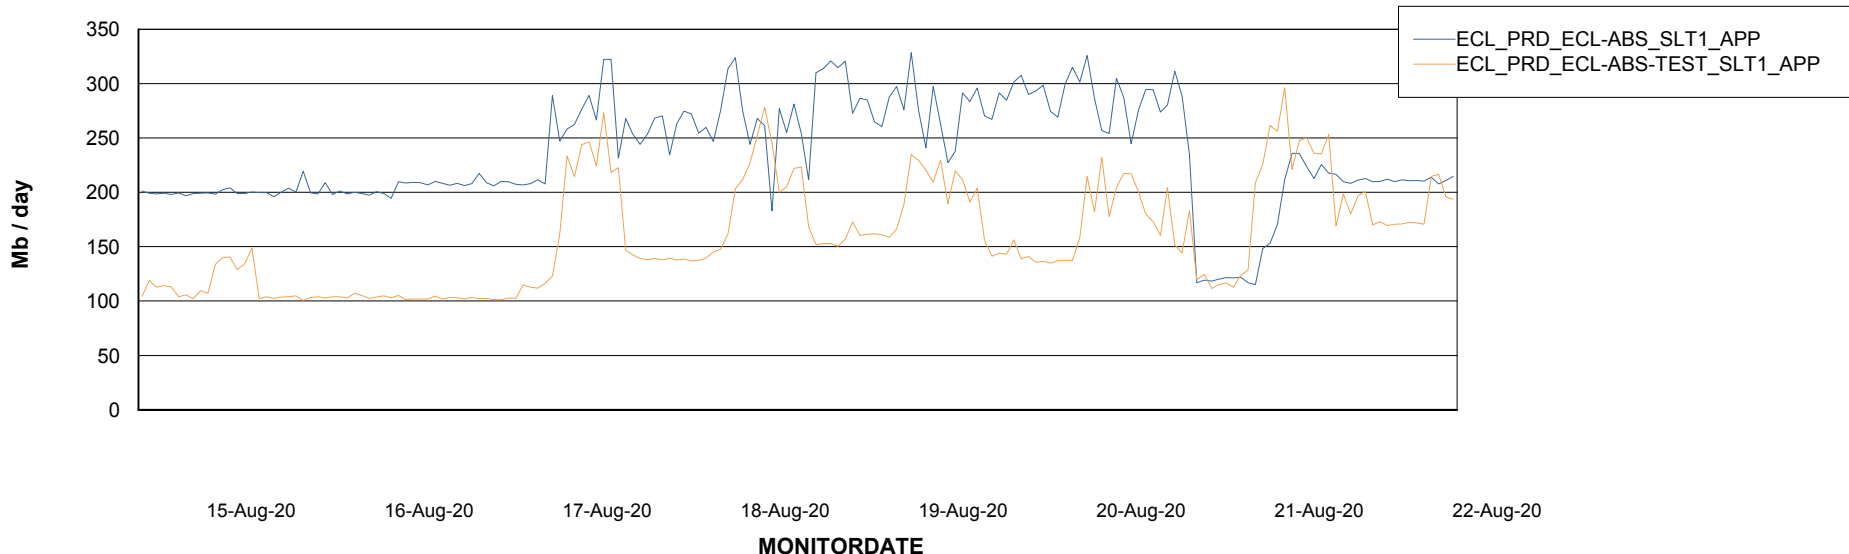

ABSSolute Application Server Services

Avg memory used per ABS Server Service