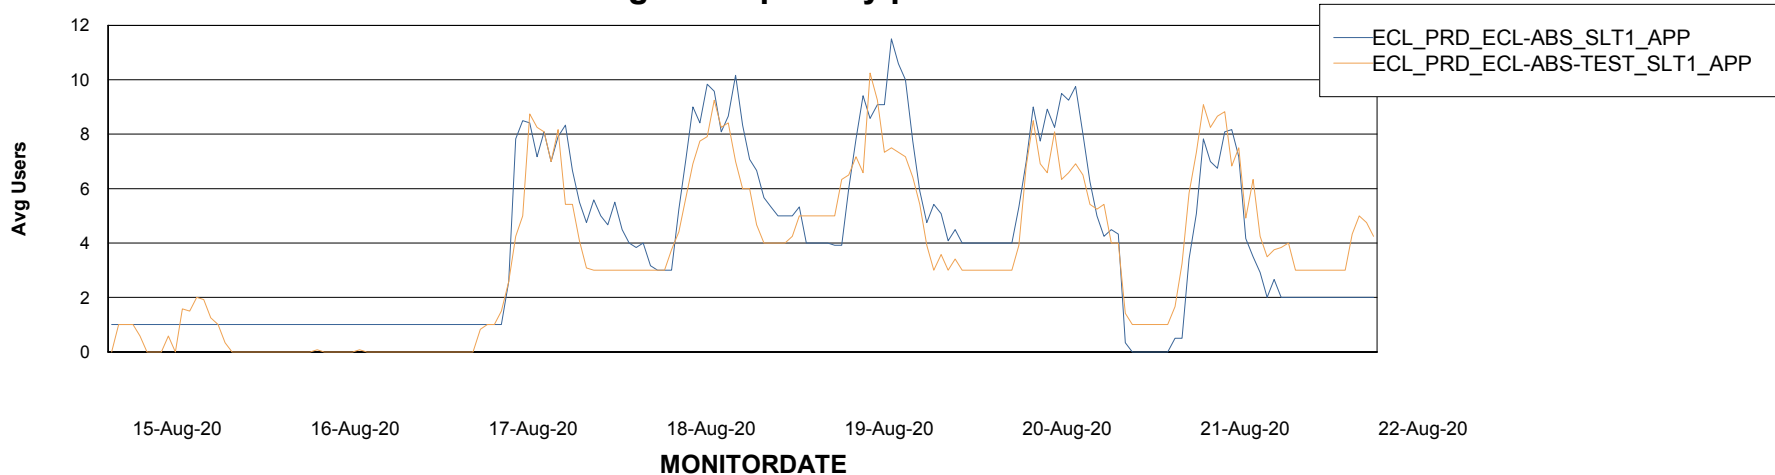

Avg users per day per ABS server