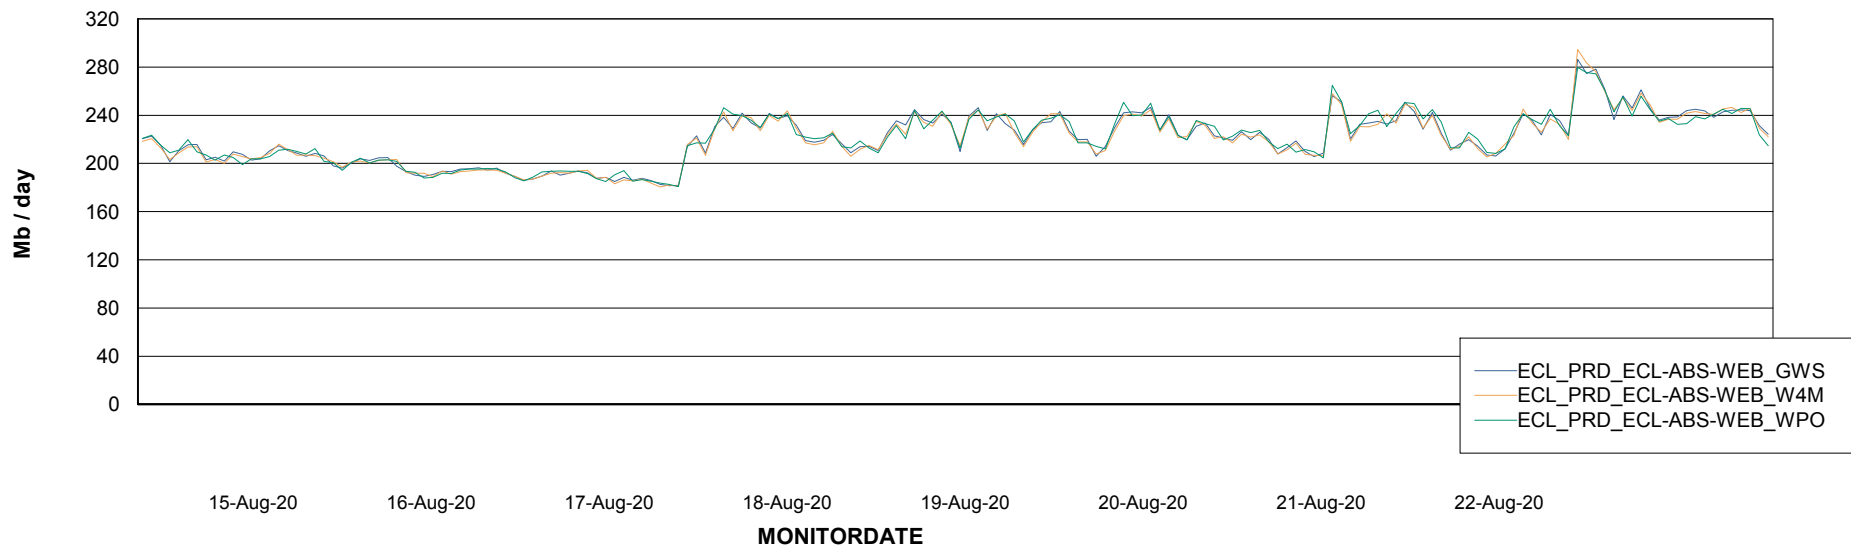

ABSSolute Web Component Services

Avg memory used per ABS Web component