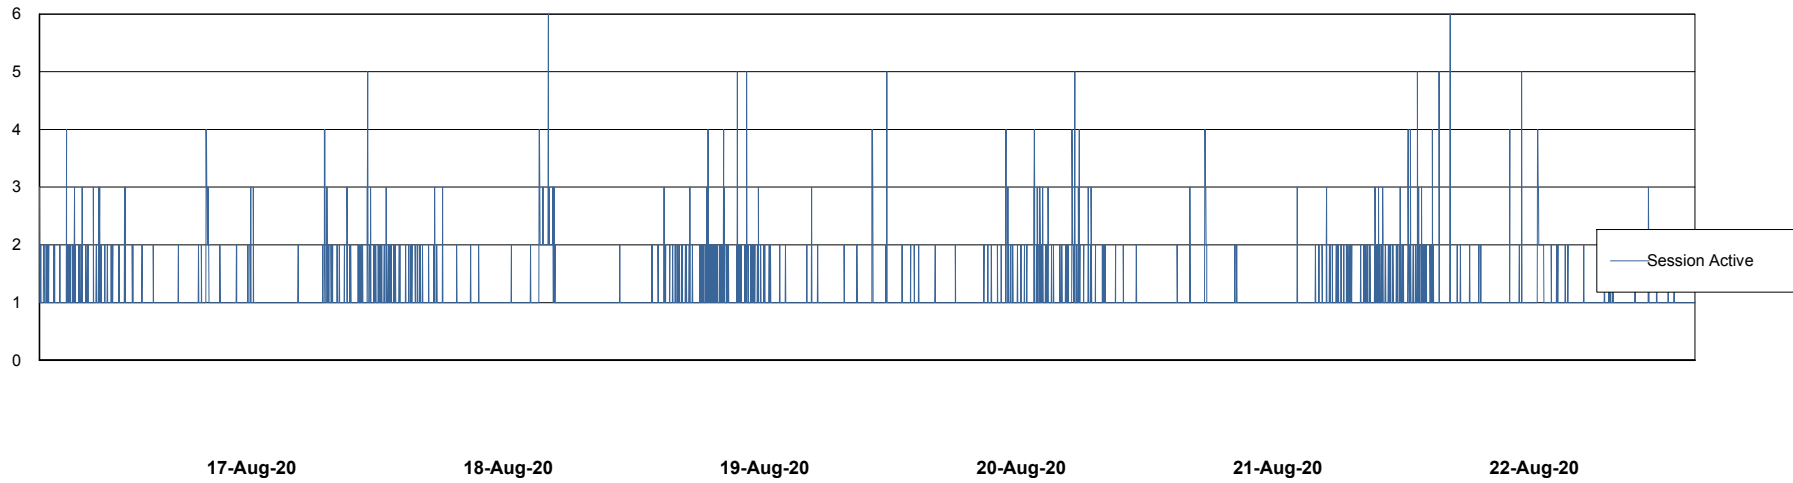

Weekly SLA Customer Report

Customer ECL Production
Database ID 77

Harddisk Usage ECL_PRD_ECL-ABS-WEB

	Free disk space on c: (%)	Total disk space on c: (Gb)
22-Aug-20	79	127
21-Aug-20	79	127
20-Aug-20	79	127
19-Aug-20	79	127
18-Aug-20	79	127
17-Aug-20	79	127
16-Aug-20	79	127

Weekly SLA Customer Report

Customer ECL Production
Database ID 77

Database Performance ECLDB_Production

Weekly SLA Customer Report

Customer ECL Production
Database ID 77

Database Performance ECLDB_Standby

Weekly SLA Customer Report