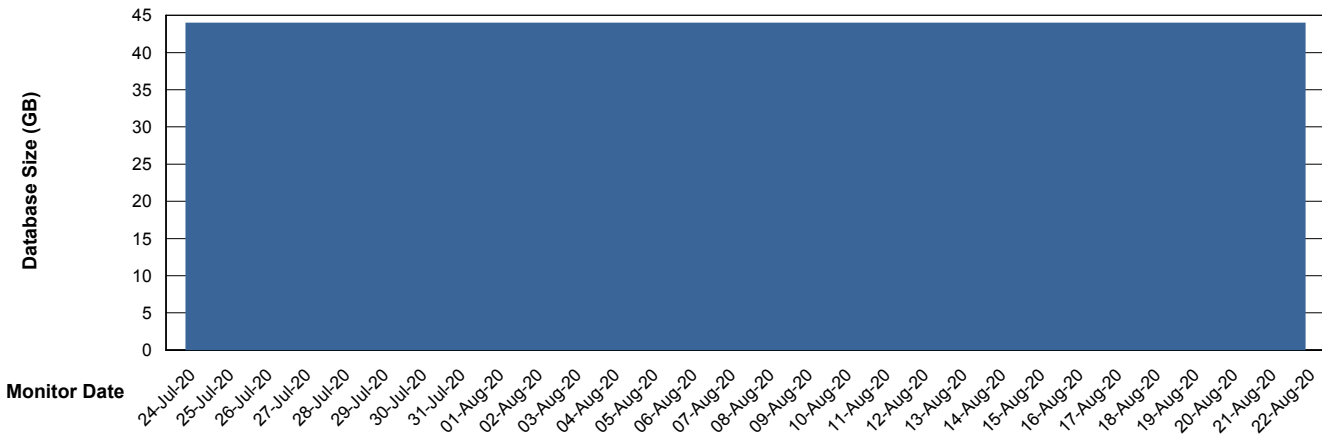

Weekly SLA Customer Report

Customer ECL Production
Database ID 77

Database Performance ECLDB_Production

Weekly SLA Customer Report

Customer ECL Production
Database ID 77

Database Performance ECLDB_Standby

Weekly SLA Customer Report

Customer ECL Production
 Database ID 77

DATABASE SIZE ECLDB_Production

Database growth over last month

Database Tablespace ECLDB_Production

Date	Tablespace Name	Filesize (Gb)	Usedsize (Gb)	Percentage free
22-Aug-20	ABSDATA	46	40	13
	INDX	8	2	75
21-Aug-20	ABSDATA	46	40	13
	INDX	8	2	75
20-Aug-20	ABSDATA	46	40	13
	INDX	8	2	75
19-Aug-20	ABSDATA	46	40	13
	INDX	8	2	75
18-Aug-20	ABSDATA	46	40	13
	INDX	8	2	75
17-Aug-20	ABSDATA	46	40	13
	INDX	8	2	75
16-Aug-20	ABSDATA	46	40	13
	INDX	8	2	75