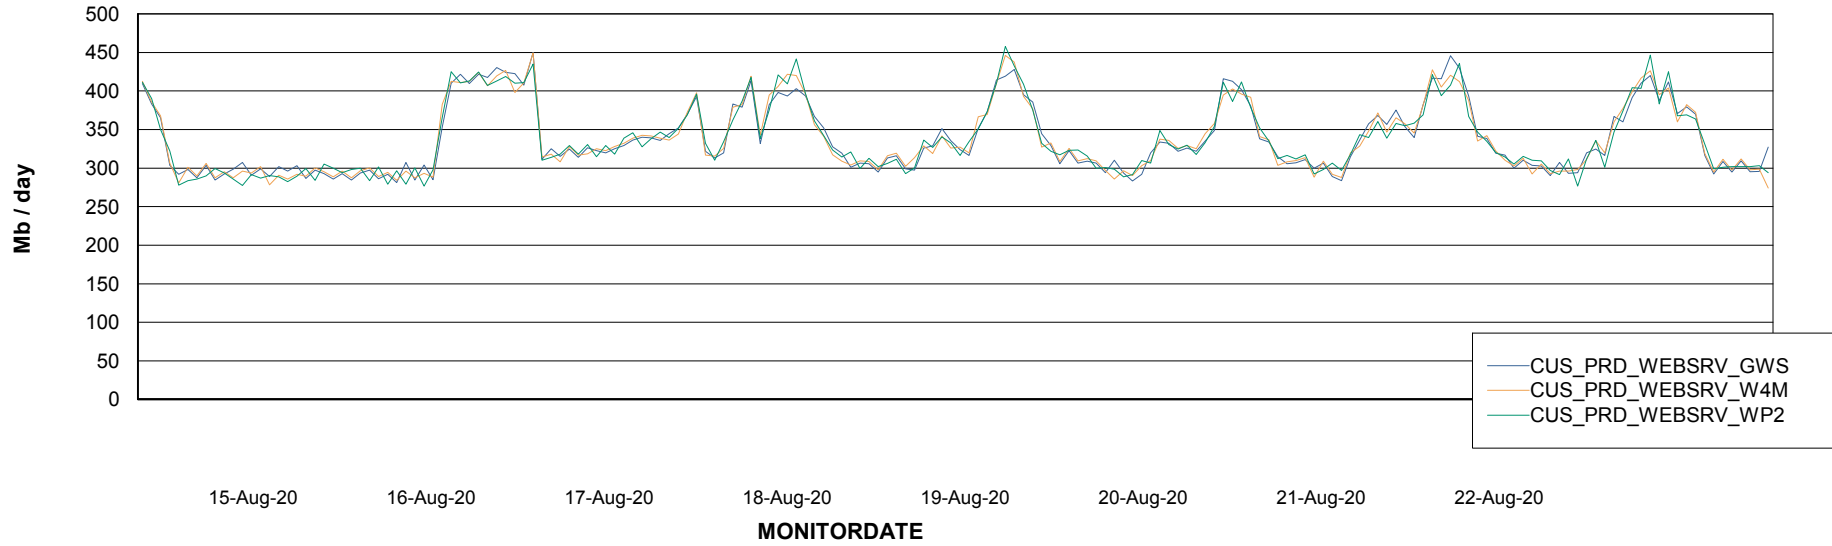

ABSSolute Web Component Services

Avg memory used per ABS Web component