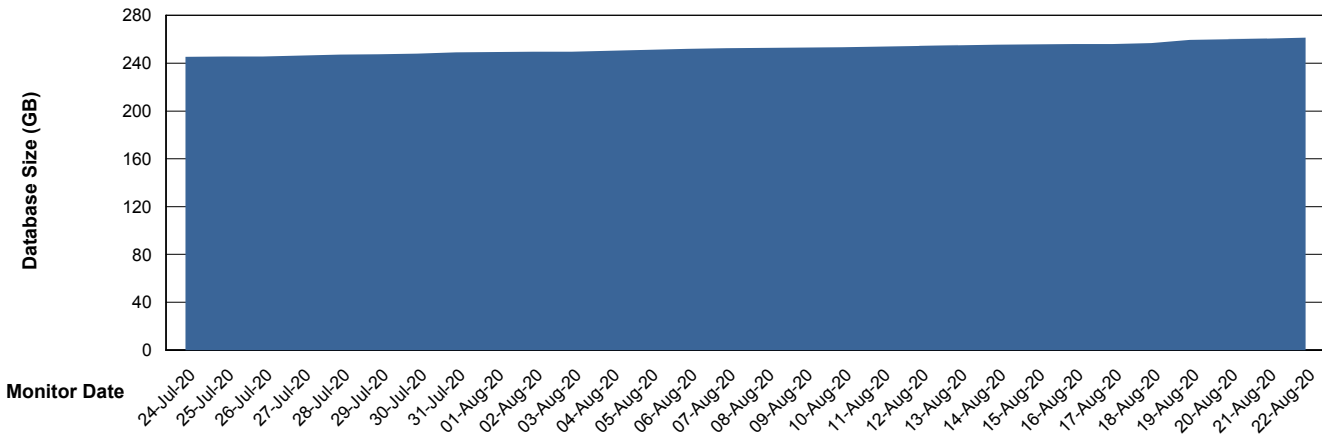

DATABASE SIZE CUS_ProdDB_Primary

Database growth over last month