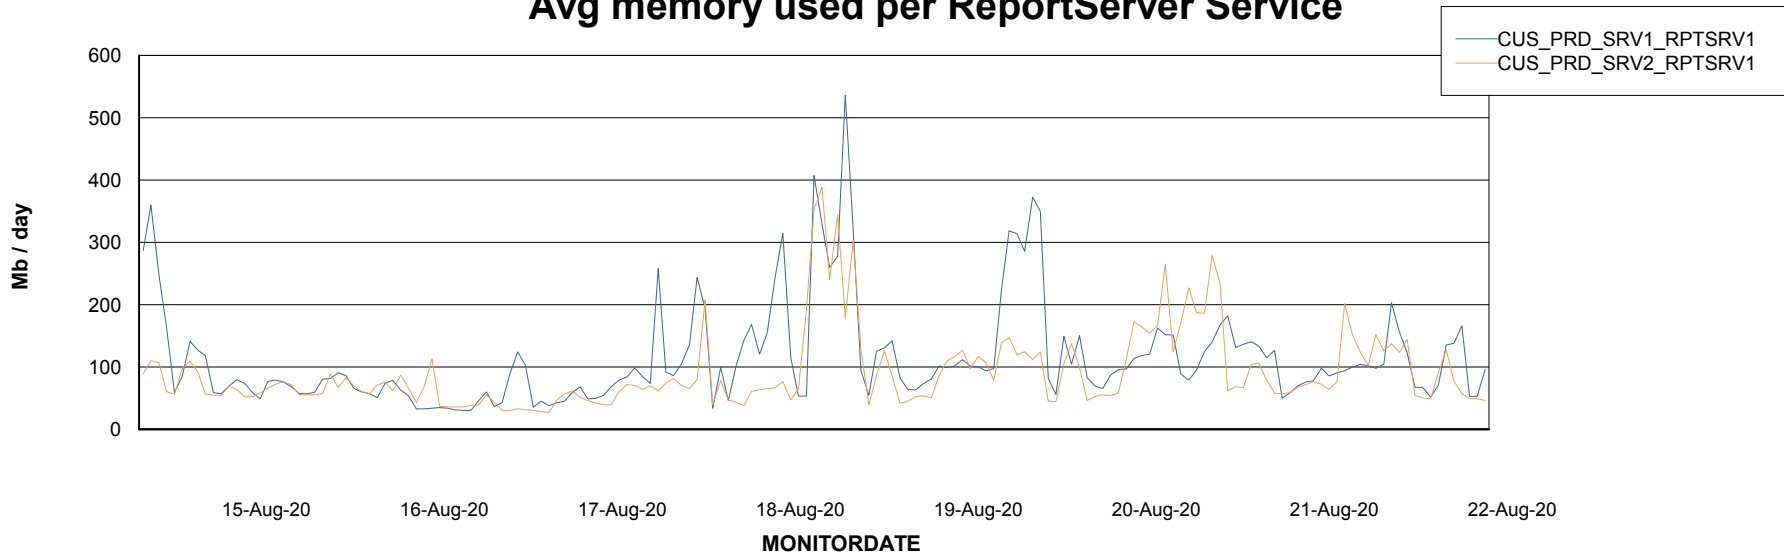

Avg memory used per ABS Server Service

Avg users per day per ABS server

Weekly SLA Customer Report

Customer CUS Production
Database ID 84

ABSSolute Web Component Services

Avg memory used per ReportServer Service