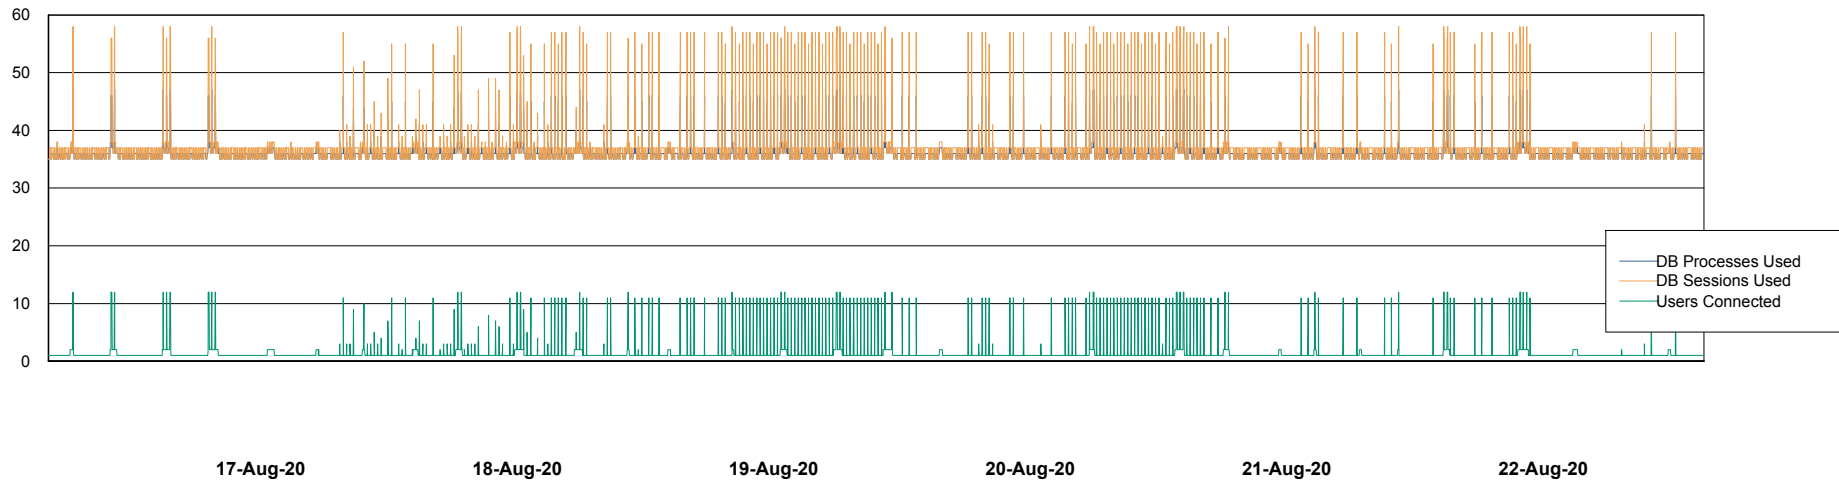

Weekly SLA Customer Report

Customer CUS Production
Database ID 84

Database Performance CUS_ProdDB_Primary

Weekly SLA Customer Report

Customer CUS Production
Database ID 84

Database Performance CUS_ProdDB_Standby