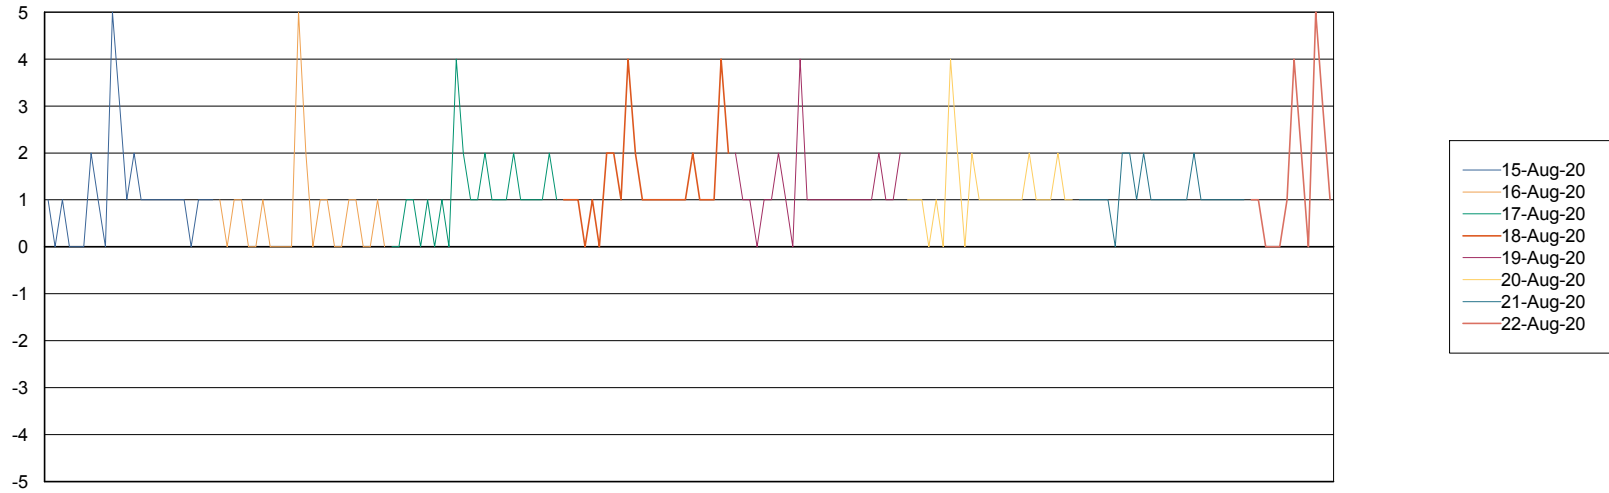

Standby Database Health CUS Production

Recovery lag for last 7 days