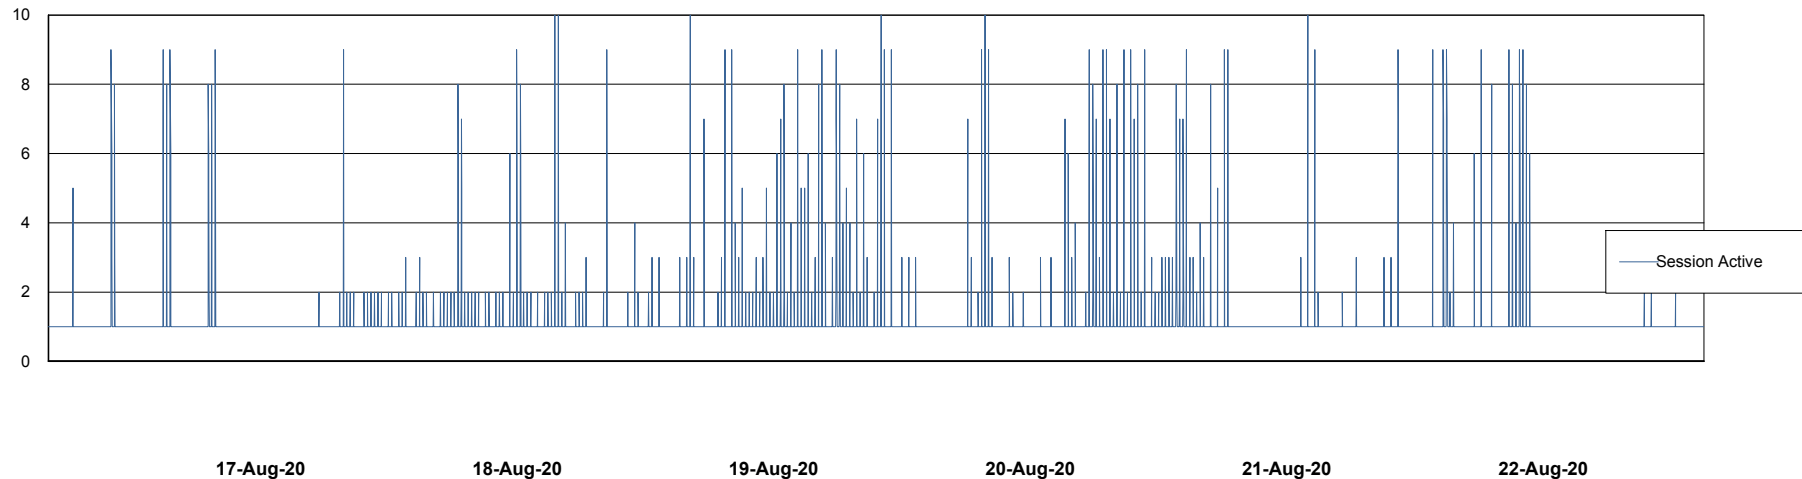

Weekly SLA Customer Report

Customer CUS Production
Database ID 84

Database Performance CUS_ProdDB_Primary

Weekly SLA Customer Report

Customer CUS Production
Database ID 84

Database Performance CUS_ProdDB_Standby