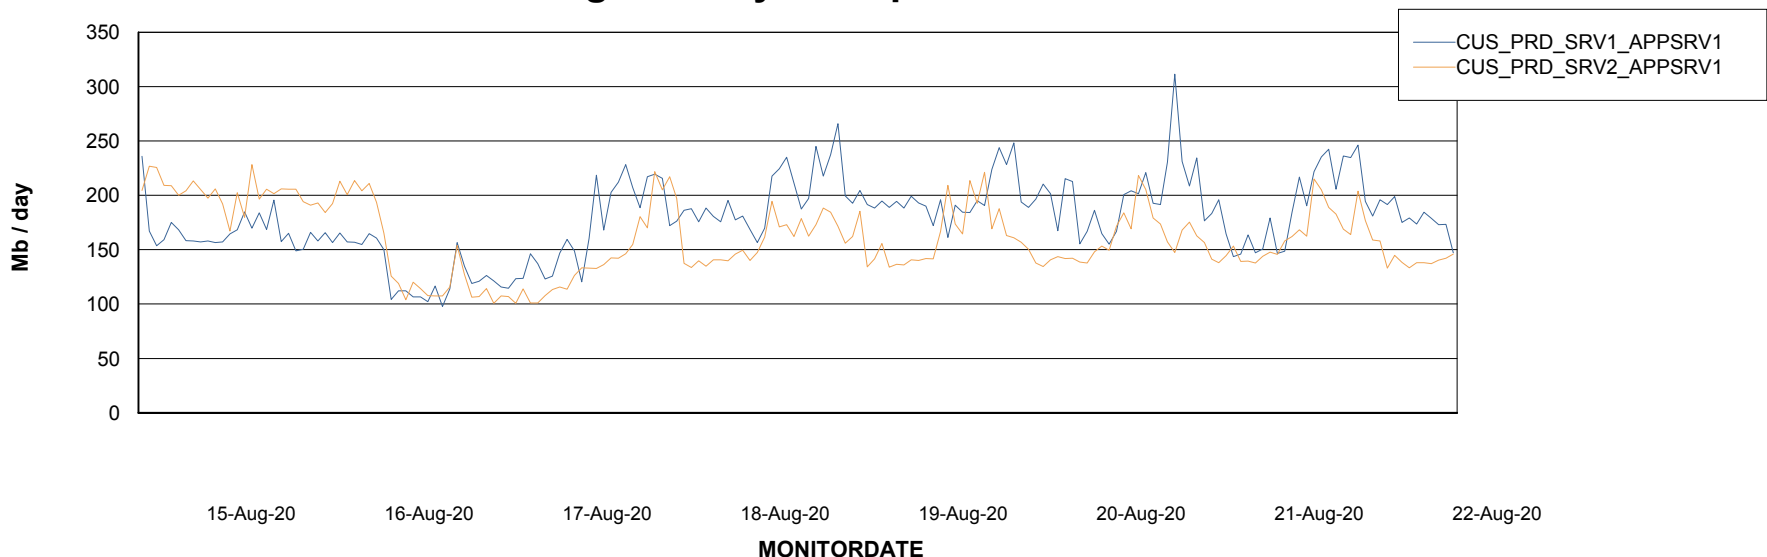

ABSSolute Application Server Services

Avg memory used per ABS Server Service