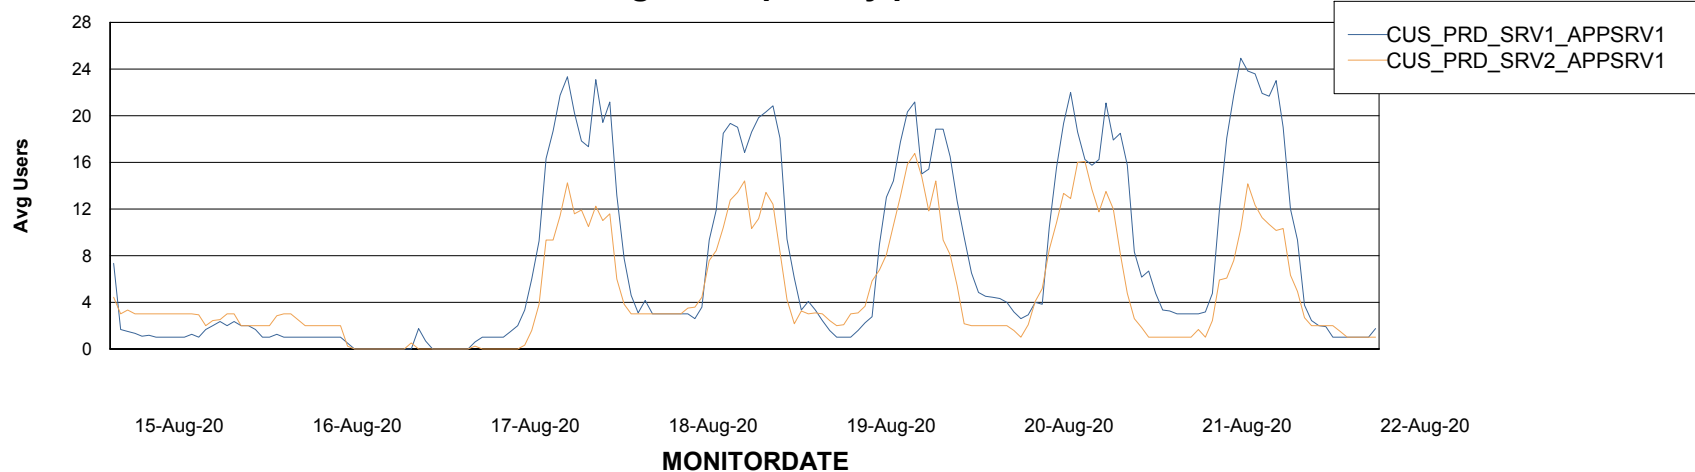

Avg users per day per ABS server