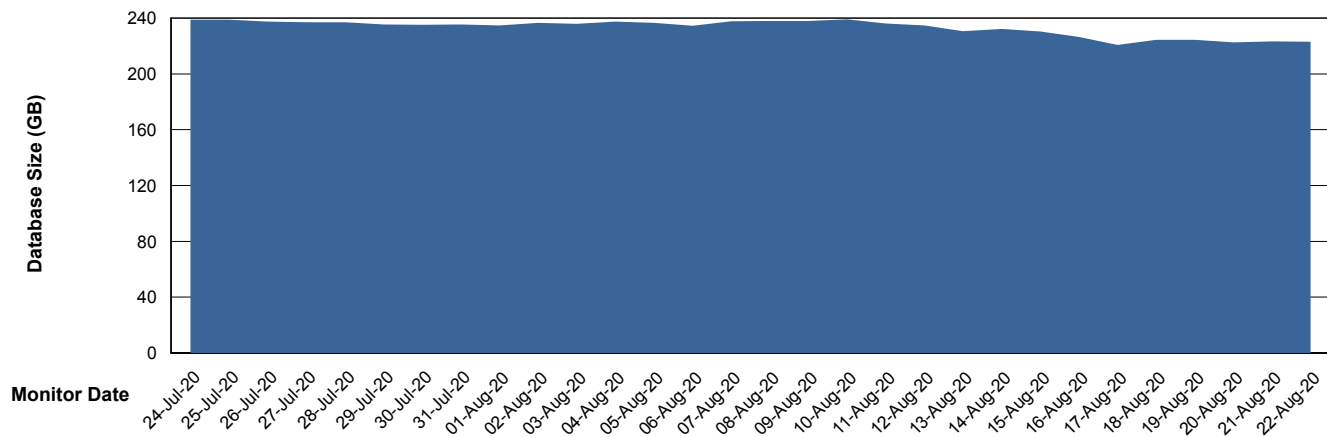

Weekly SLA Customer Report

Customer BNL_Production
Database ID 83

Database Performance BNLDB_FUT_FutureLive

Weekly SLA Customer Report

Customer BNL_Production
Database ID 83

Database Performance BNLDB_FUT_Standby

Weekly SLA Customer Report

Customer BNL_Production
Database ID 83

Database Performance BNLDB_Production

Weekly SLA Customer Report

Customer BNL_Production
Database ID 83

DATABASE SIZE BNLDB_FUT_FutureLive

Database growth over last month

DATABASE SIZE BNLDB_Production

Database growth over last month

Weekly SLA Customer Report

Customer BNL_Production
Database ID 83

Database Tablespace BNLDB_FUT_FutureLive

Date	Tablespace Name	Filesize (Gb)	Usedsize (Gb)	Percentage free
22-Aug-20	ABSDATA	116	61	47
	INDX	172	79	54
21-Aug-20	ABSDATA	116	61	47
	INDX	172	79	54
20-Aug-20	ABSDATA	116	60	48
	INDX	172	79	54
19-Aug-20	ABSDATA	116	61	47
	INDX	172	79	54
18-Aug-20	ABSDATA	116	60	48
	INDX	172	79	54
17-Aug-20	ABSDATA	116	61	47
	INDX	172	79	54
16-Aug-20	ABSDATA	116	60	48
	INDX	172	79	54