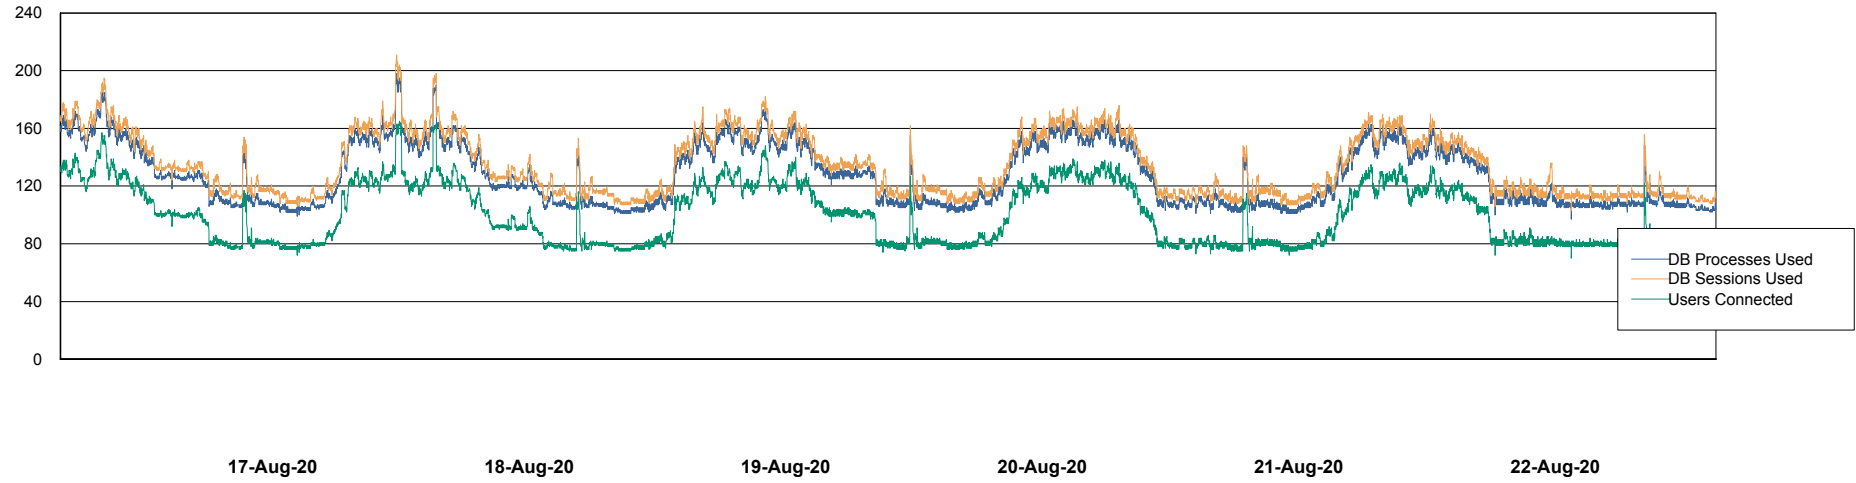

Weekly SLA Customer Report

Customer BNL_Production
Database ID 83

Database Performance BNLDB_FUT_FutureLive

Weekly SLA Customer Report

Customer BNL_Production
Database ID 83

Database Performance BNLDB_FUT_Standby

Weekly SLA Customer Report

Customer BNL_Production
Database ID 83

Database Performance BNLDB_Production

Weekly SLA Customer Report

Customer BNL_Production
Database ID 83

DATABASE SIZE BNLDB_FUT_FutureLive

Database growth over last month