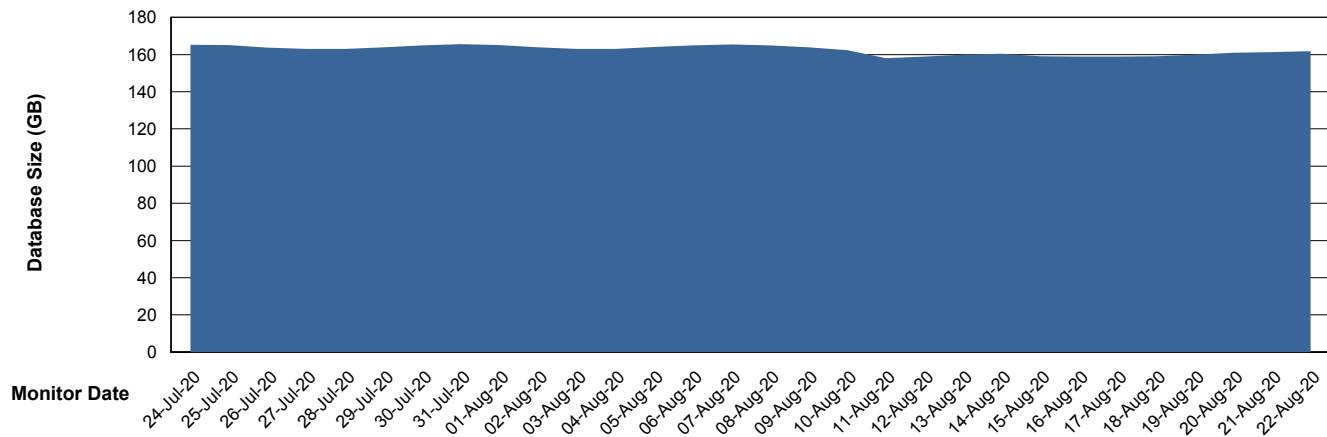

Weekly SLA Customer Report

Customer BNL_Production
Database ID 83

Database Performance BNLDB_FUT_FutureLive

Weekly SLA Customer Report

Customer BNL_Production
Database ID 83

Database Performance BNLDB_FUT_Standby

Weekly SLA Customer Report

Customer BNL_Production
Database ID 83

Database Performance BNLDB_Production

Weekly SLA Customer Report

Customer BNL_Production
Database ID 83

DATABASE SIZE BNLDB_FUT_FutureLive

Database growth over last month

DATABASE SIZE BNLDB_Production

Database growth over last month

Weekly SLA Customer Report

Customer BNL_Production
Database ID 83

Database Tablespace BNLDB_FUT_FutureLive

Date	Tablespace Name	Filesize (Gb)	Usedsize (Gb)	Percentage free
22-Aug-20	ABSDATA	116	61	47
	INDX	172	79	54
21-Aug-20	ABSDATA	116	61	47
	INDX	172	79	54
20-Aug-20	ABSDATA	116	60	48
	INDX	172	79	54
19-Aug-20	ABSDATA	116	61	47
	INDX	172	79	54
18-Aug-20	ABSDATA	116	60	48
	INDX	172	79	54
17-Aug-20	ABSDATA	116	61	47
	INDX	172	79	54
16-Aug-20	ABSDATA	116	60	48
	INDX	172	79	54