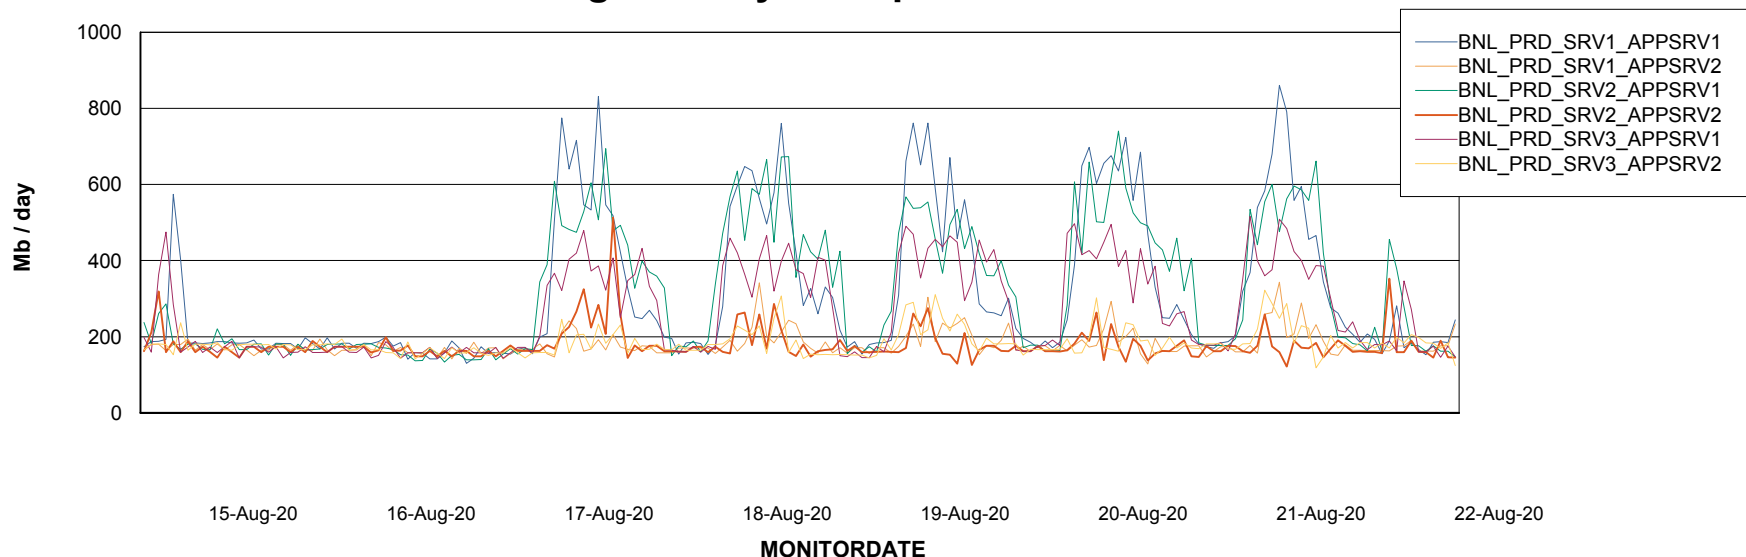

Standby Database Health BNL_Production

Recovery lag for last 7 days

Weekly SLA Customer Report

Customer BNL_Production
Database ID 83

ABSSolute Application Server Services

Avg memory used per ABS Server Service