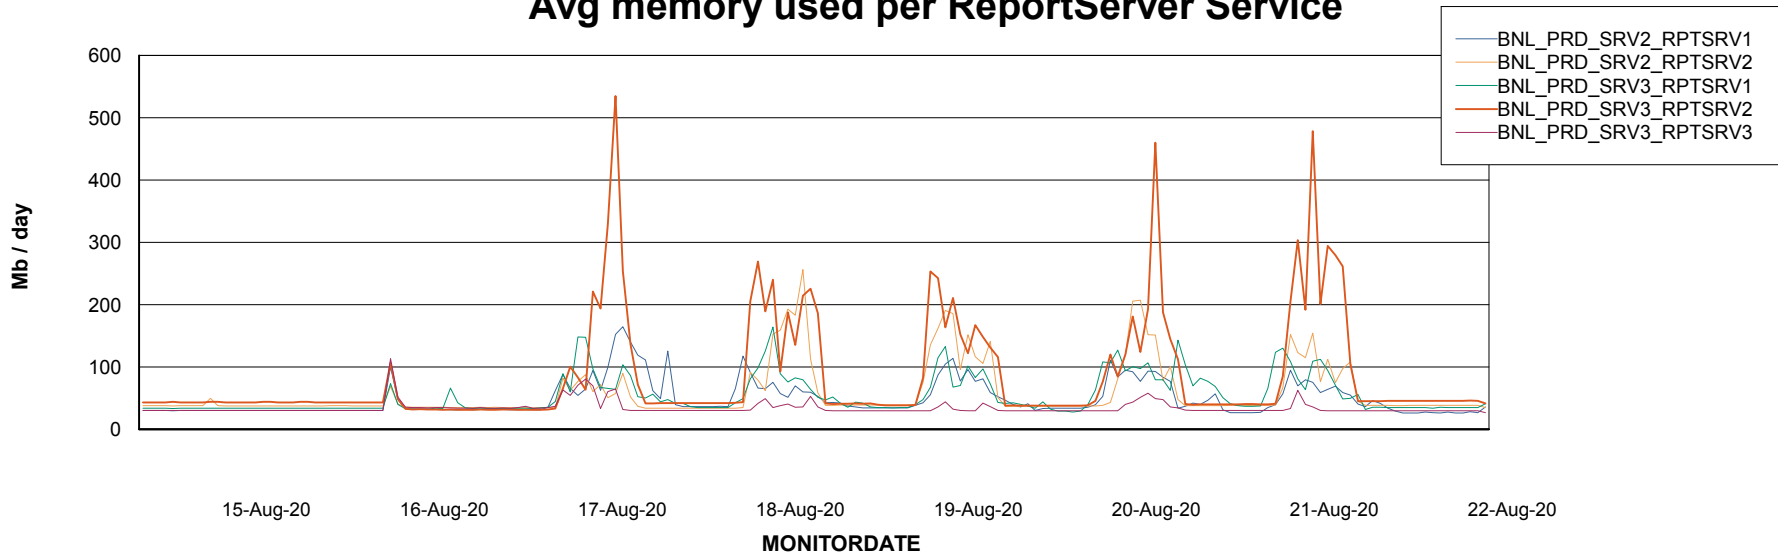

Avg users per day per ABS server

Weekly SLA Customer Report

Customer BNL_Production
 Database ID 83

ABSSolute Web Component Services

Avg memory used per ReportServer Service

Disaster per ABS component