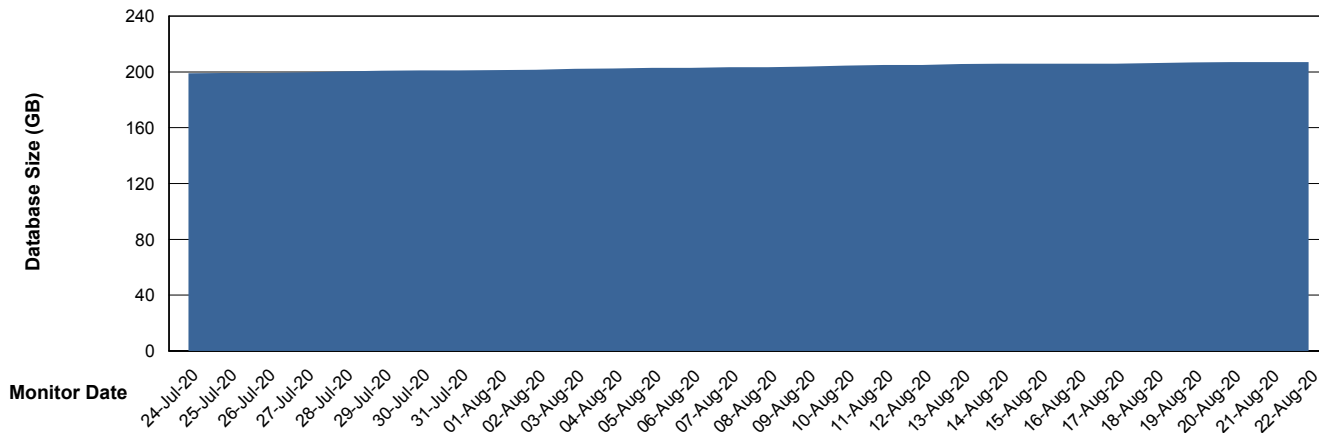

Customer BGG_Production
Database ID 58

DATABASE SIZE BGGDB_BI

Database growth over last month

DATABASE SIZE BGGDB_Production

Database growth over last month

Weekly SLA Customer Report

Customer BGG_Production
Database ID 58

Database Tablespace BGGDB_BI

Date	Tablespace Name	Filesize (Gb)	Usedsize (Gb)	Percentage free
22-Aug-20	ABSDATA	54	48	11
	INDX	58	51	12
21-Aug-20	ABSDATA	54	48	11
	INDX	58	51	12
20-Aug-20	ABSDATA	54	48	11
	INDX	58	51	12
19-Aug-20	ABSDATA	54	48	11
	INDX	58	51	12
18-Aug-20	ABSDATA	54	48	11
	INDX	58	51	12
17-Aug-20	ABSDATA	54	48	11
	INDX	58	51	12
16-Aug-20	ABSDATA	54	48	11
	INDX	58	51	12