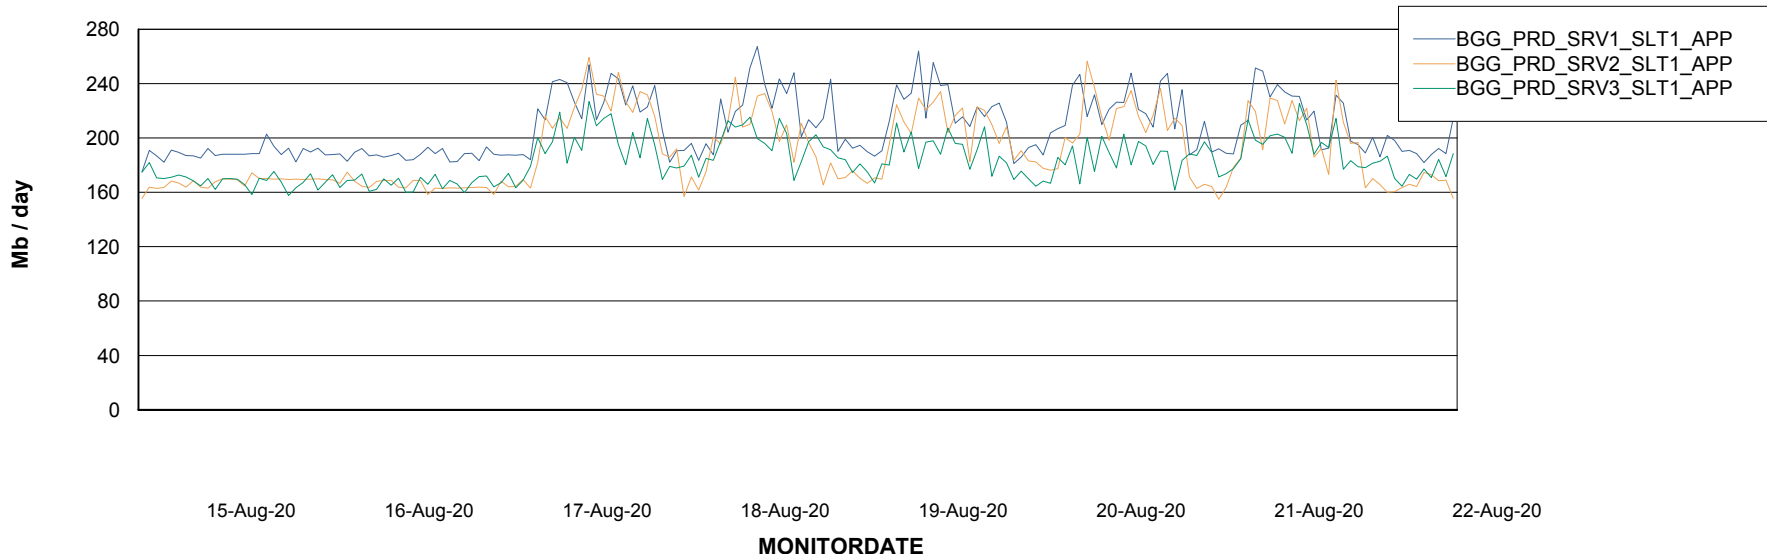

ABSSolute Application Server Services

Avg memory used per ABS Server Service