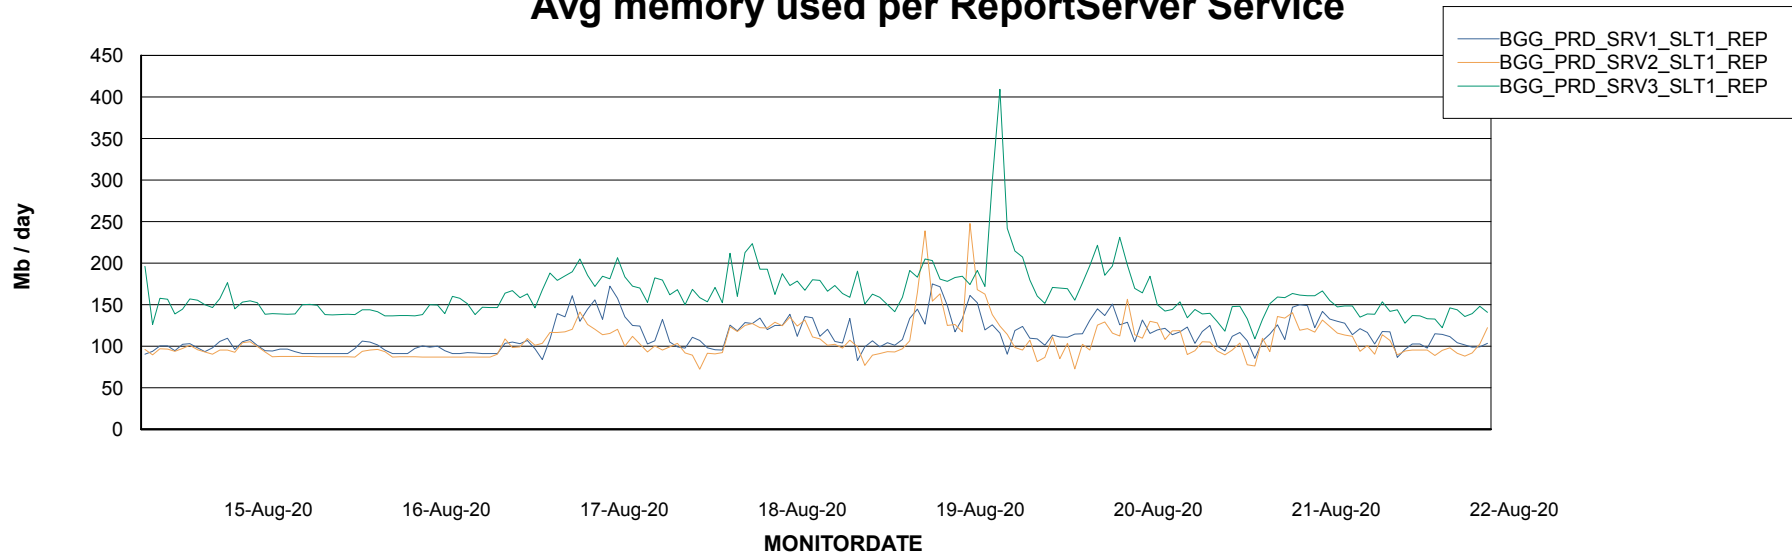

Avg memory used per ABS Server Service

Avg users per day per ABS server

Weekly SLA Customer Report

Customer BGG_Production
Database ID 58

ABSSolute Application ReportServer Services

Avg memory used per ReportServer Service