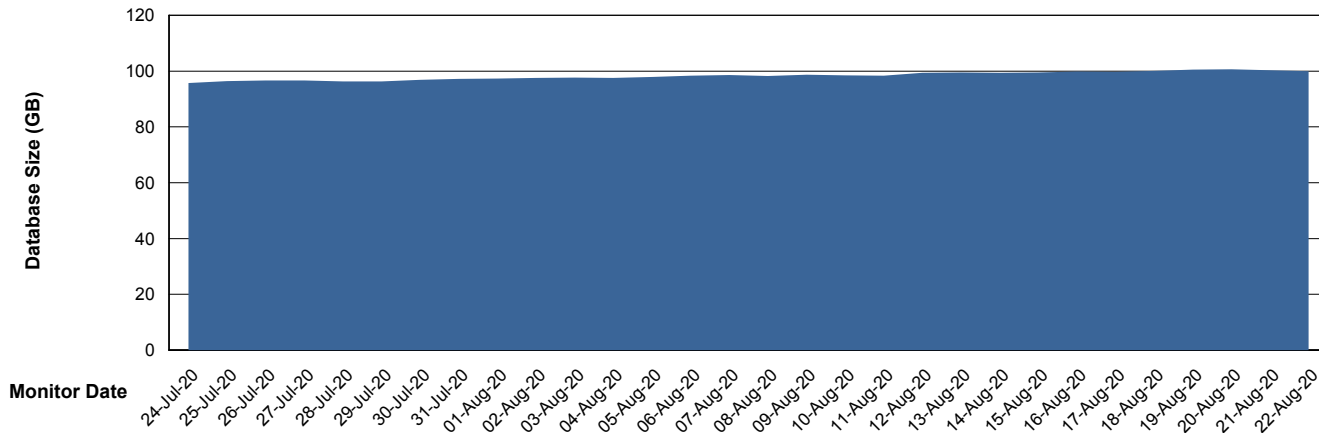

Weekly SLA Customer Report

Customer BGG_Production
Database ID 58

Database Performance BGGDB_Production

Weekly SLA Customer Report

Customer BGG_Production
Database ID 58

Database Performance BGGDB_Standby

Weekly SLA Customer Report

Customer BGG_Production
Database ID 58

DATABASE SIZE BGGDB_BI

Database growth over last month

DATABASE SIZE BGGDB_Production

Database growth over last month

Weekly SLA Customer Report

Customer BGG_Production
Database ID 58