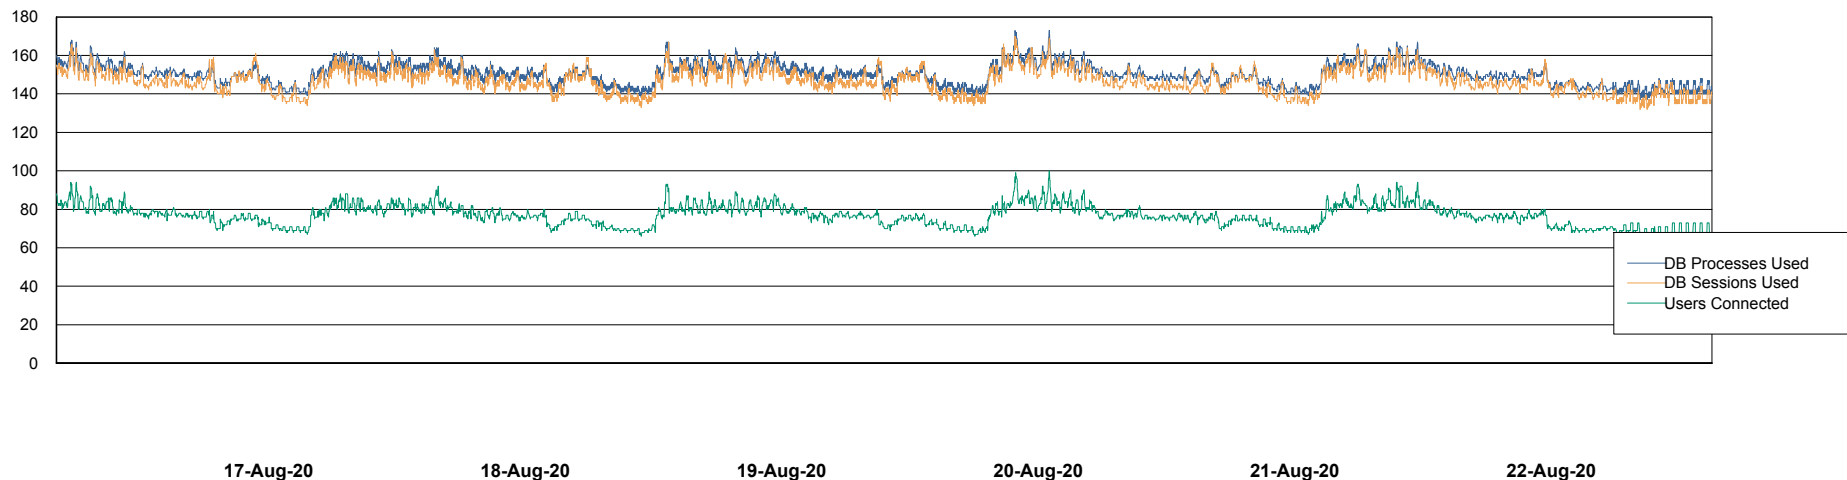

Database Performance BGGDB_Production