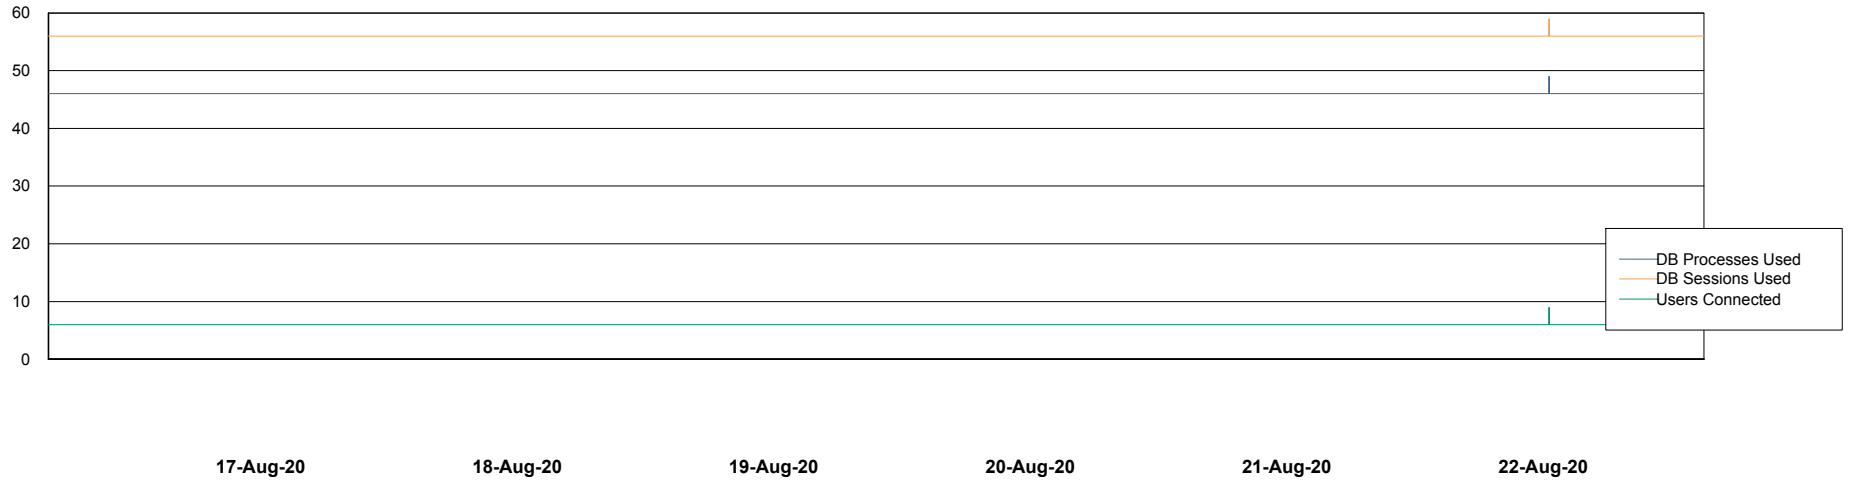

Weekly SLA Customer Report

Customer BGG_Production
Database ID 58

Database Performance BGGDB_Production

Weekly SLA Customer Report

Customer BGG_Production
Database ID 58

Database Performance BGGDB_Standby

Weekly SLA Customer Report