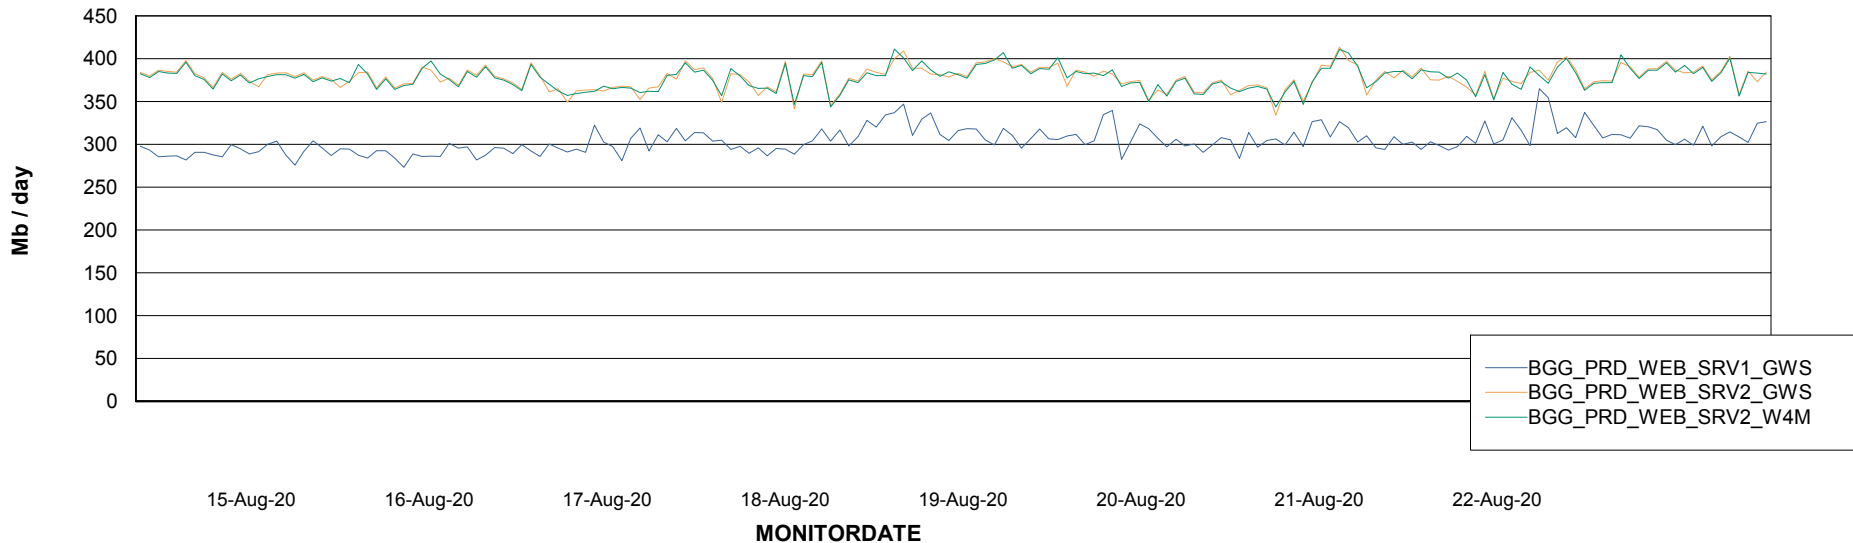

ABSSolute Web Component Services

Avg memory used per ABS Web component