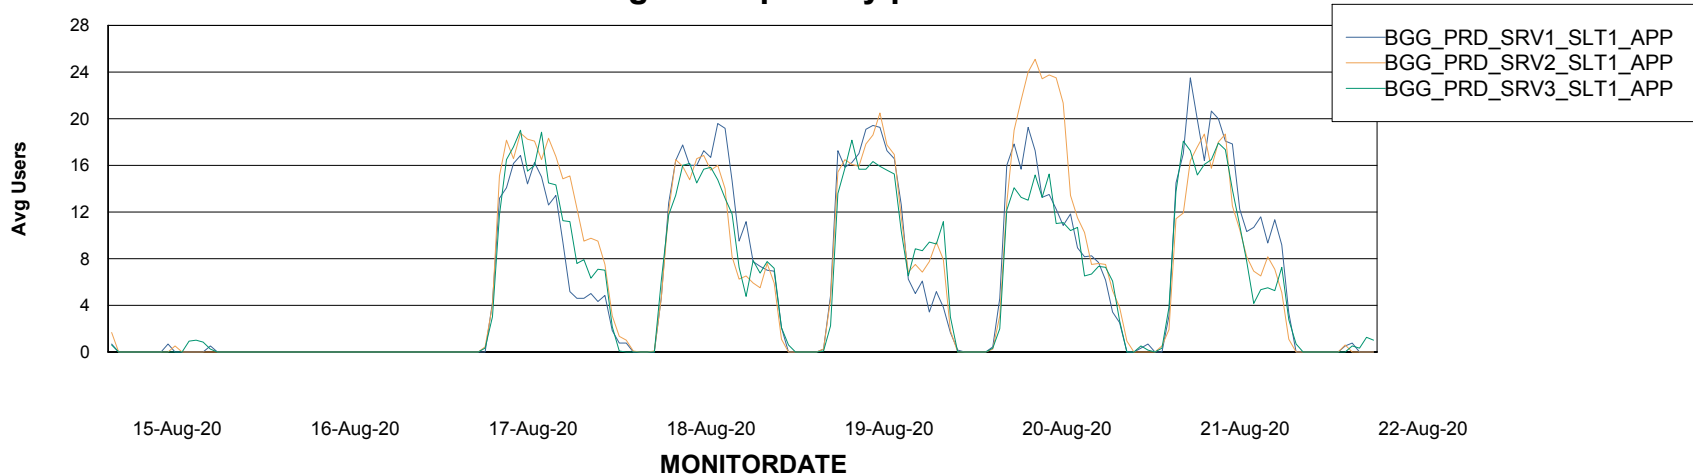

Avg users per day per ABS server