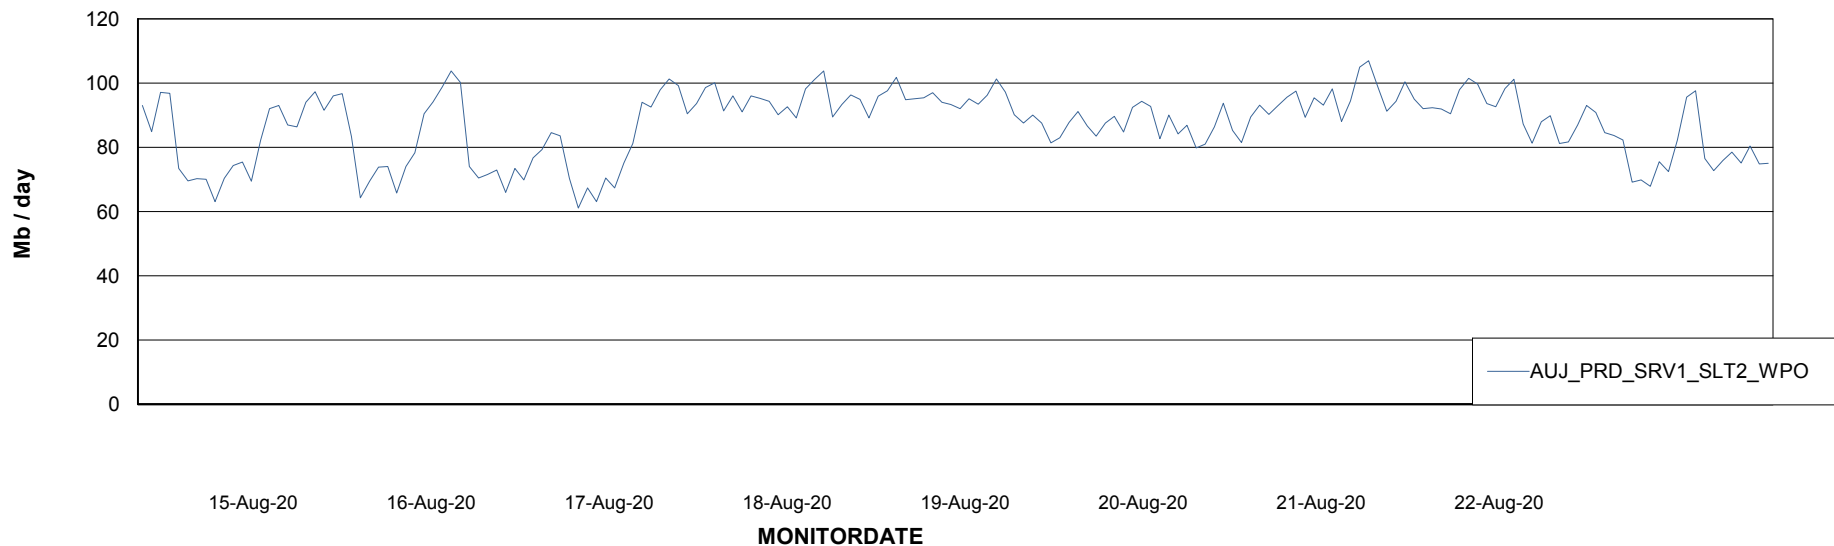

ABSSolute Web Component Services

Avg memory used per ABS Web component