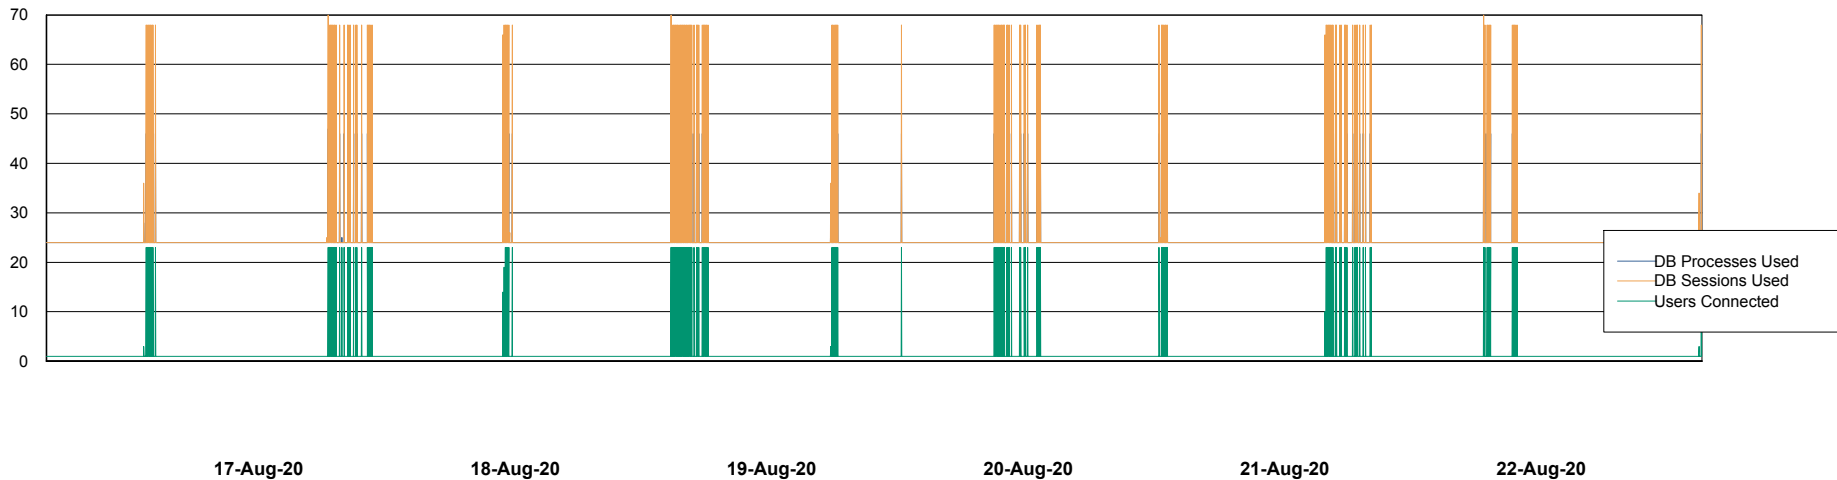

Database Performance AUJ_DB6_Standby2