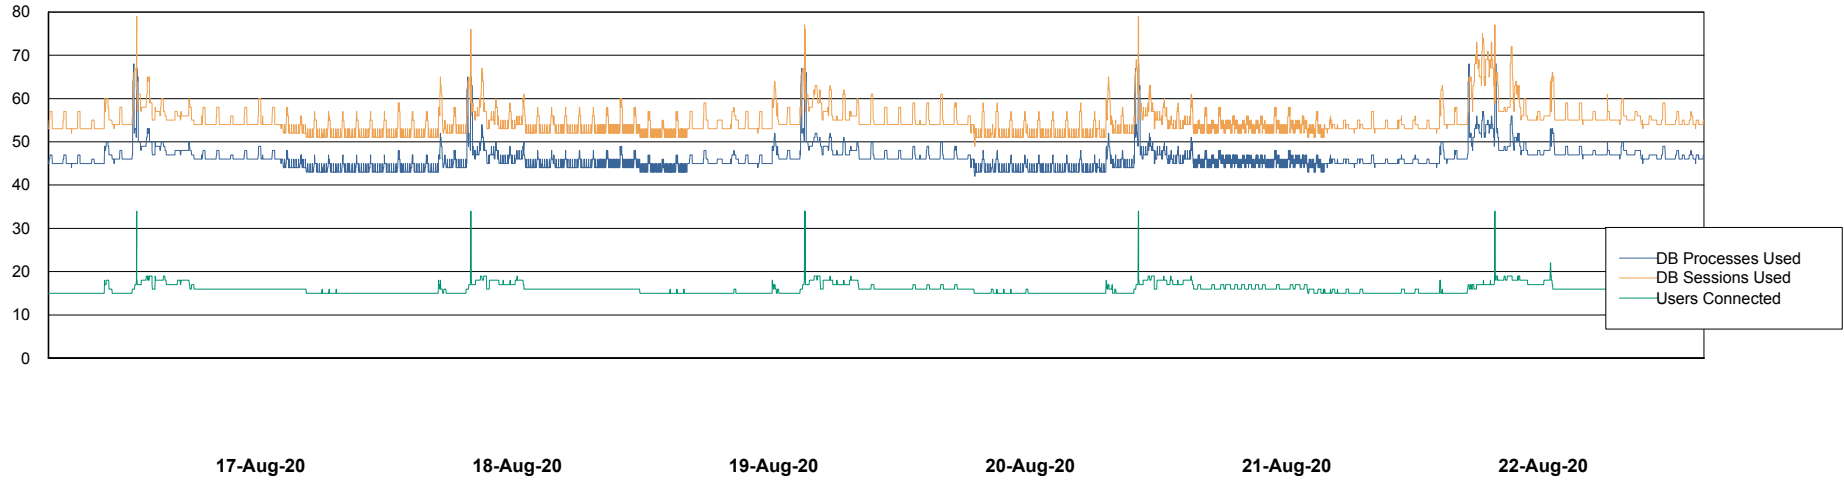

Database Performance AUJDB_BI