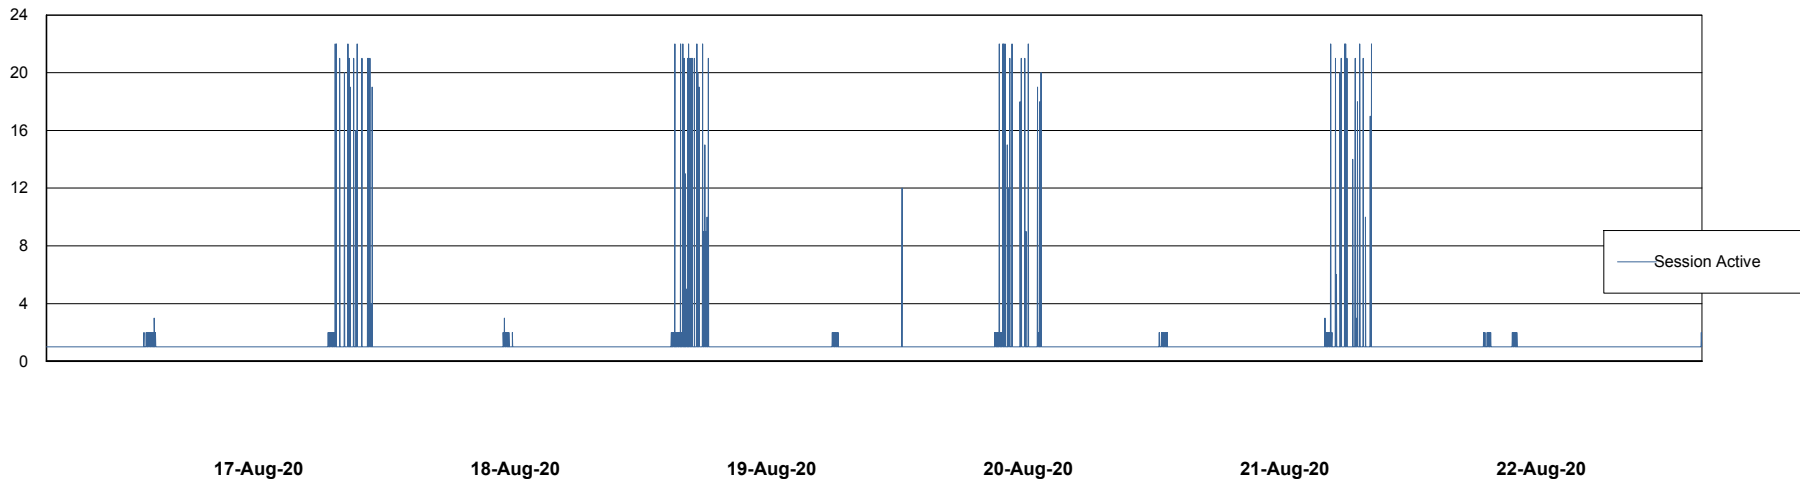

Database Performance AUJ_DB6_Standby2