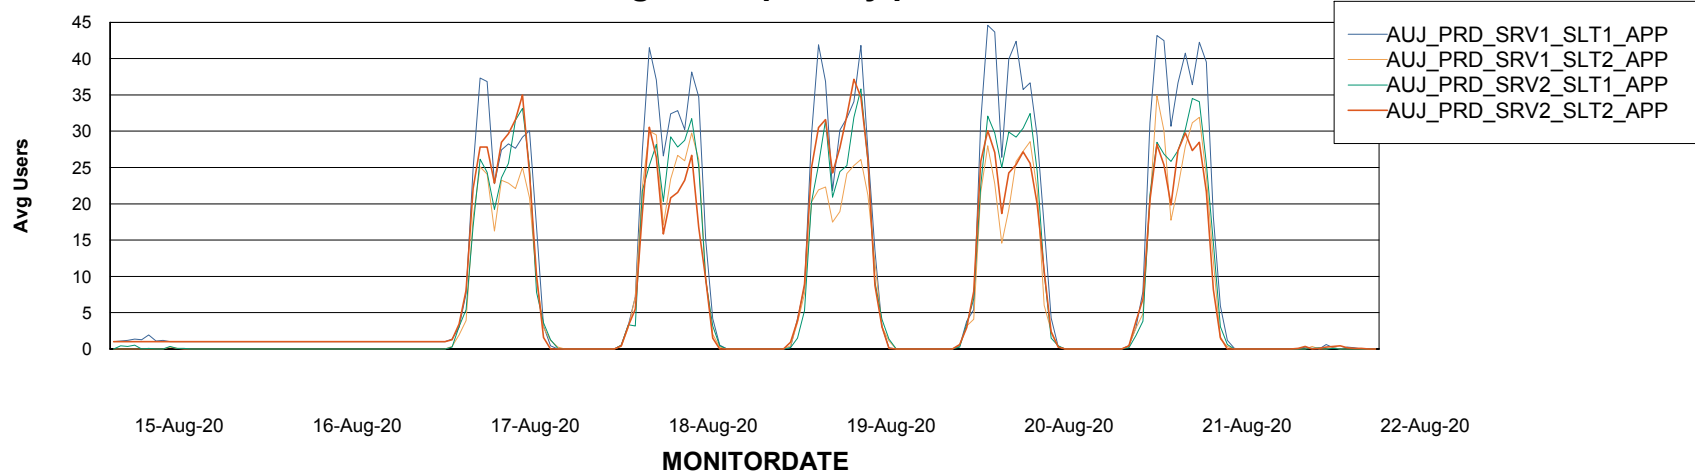

Avg users per day per ABS server