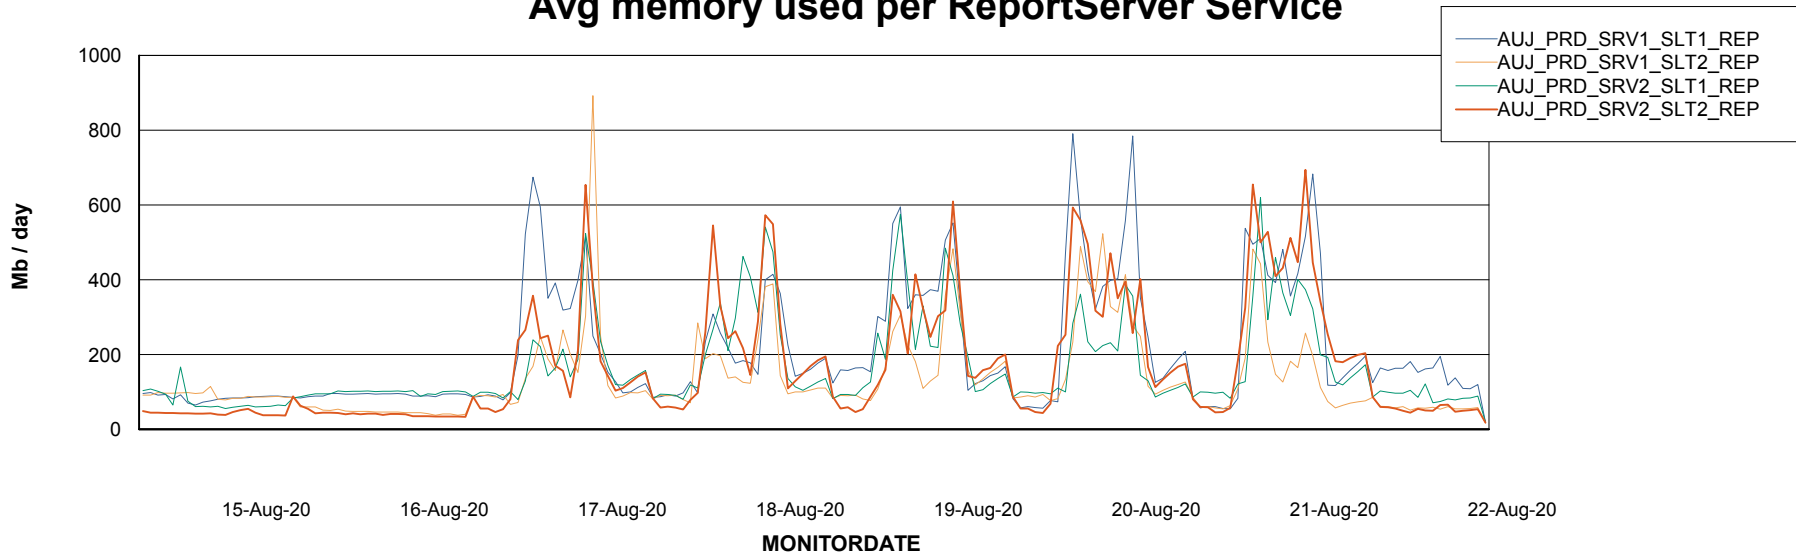

ABSSolute Application ReportServer Services

Avg memory used per ReportServer Service