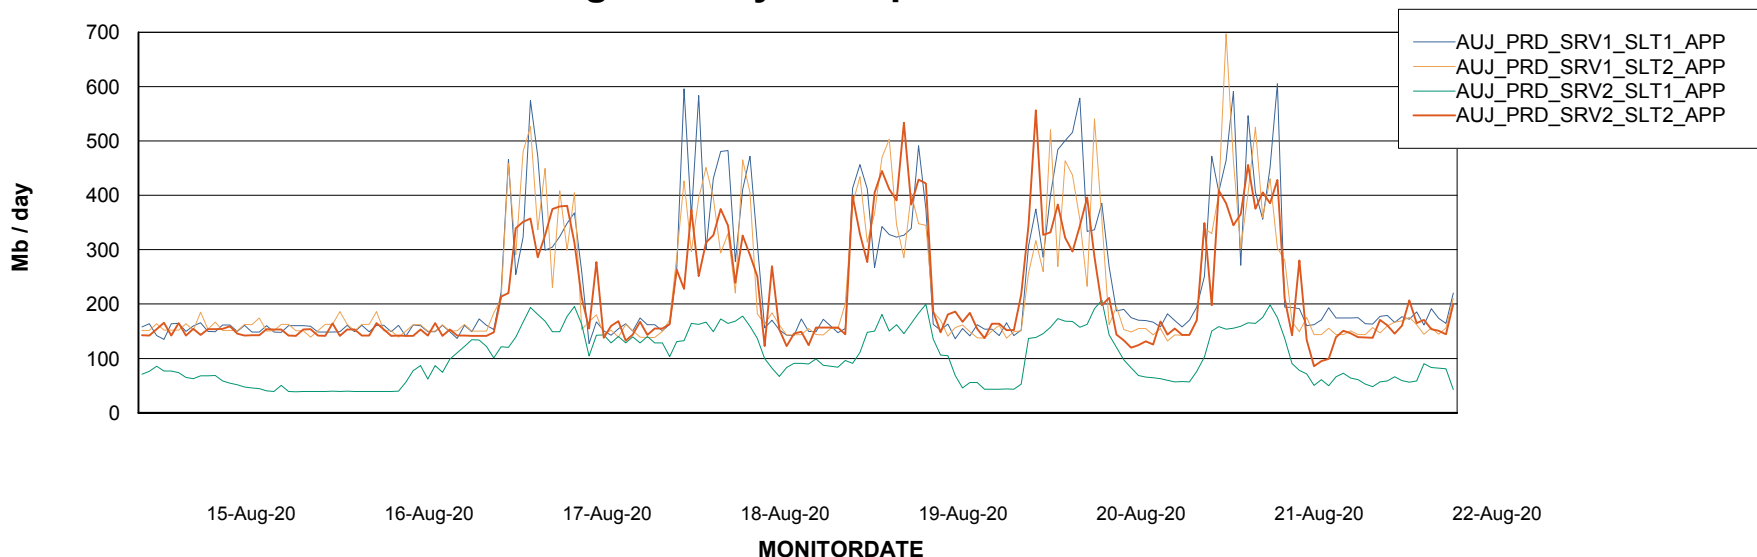

ABSSolute Application Server Services

Avg memory used per ABS Server Service