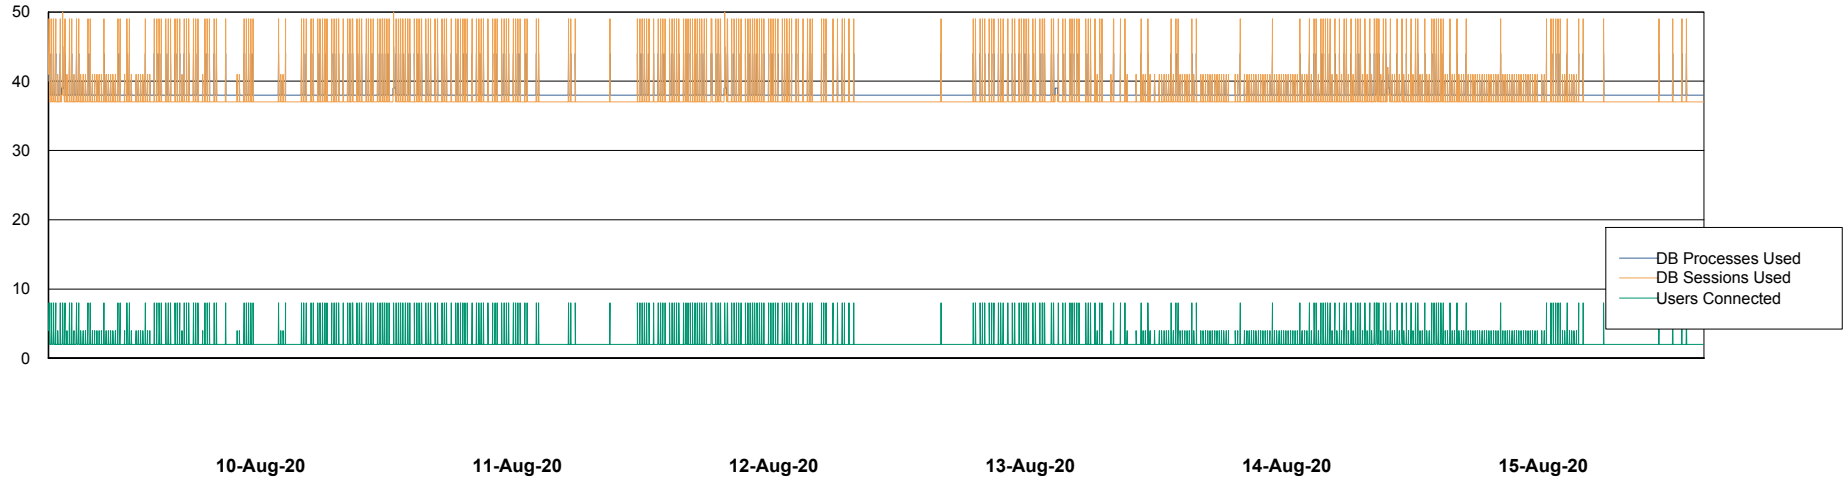

Weekly SLA Customer Report

Customer VOS_Production
Database ID 68

Database Performance VOSBIDB_Production

Weekly SLA Customer Report

Customer VOS_Production
Database ID 68

Database Performance VOSDB_Production

Weekly SLA Customer Report

Customer VOS_Production
Database ID 68

Database Performance VOSDB_Standby

Weekly SLA Customer Report

Customer VOS_Production
Database ID 68

DATABASE SIZE VOSBIDB_Production

Database growth over last month