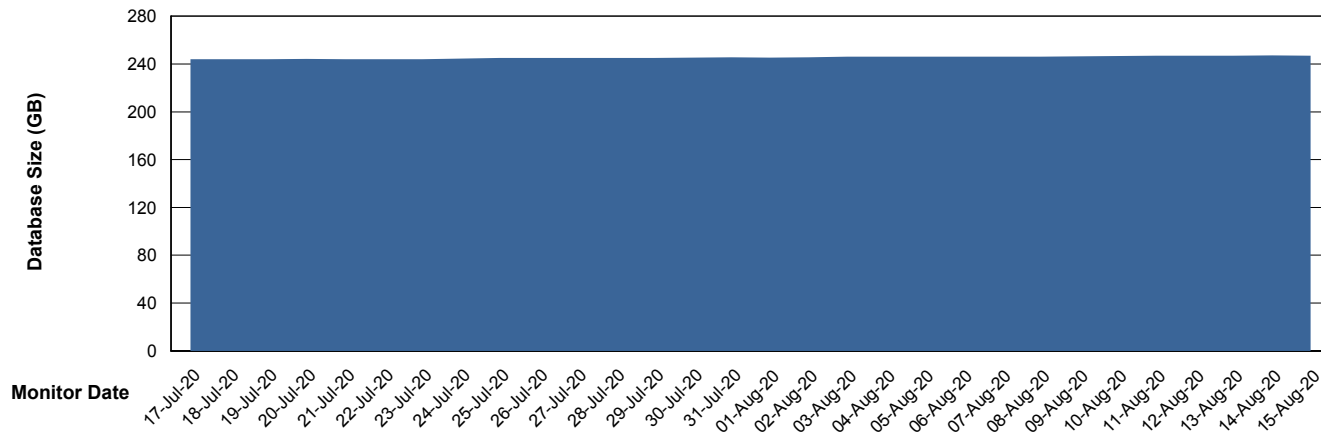

DATABASE SIZE VOSDB_Production

Database growth over last month