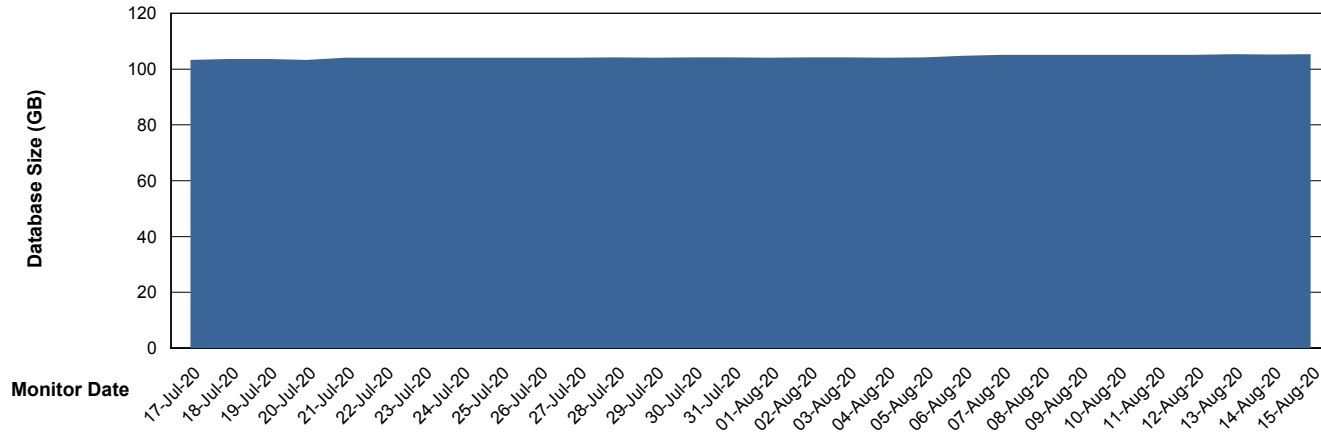

Weekly SLA Customer Report

Customer VOS_Production
Database ID 68

Database Performance VOSDB_Standby

Weekly SLA Customer Report

Customer VOS_Production
Database ID 68

DATABASE SIZE VOSBIDB_Production

Database growth over last month