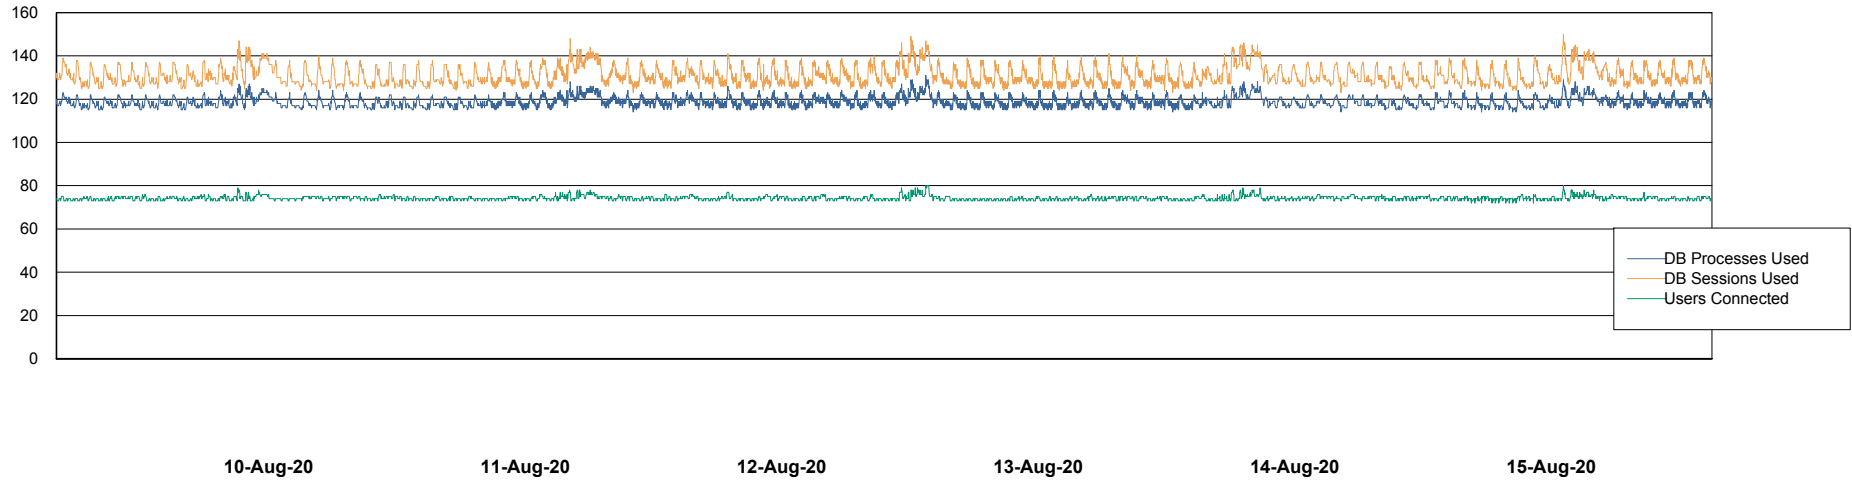

Database Performance VOSBIDB_Production