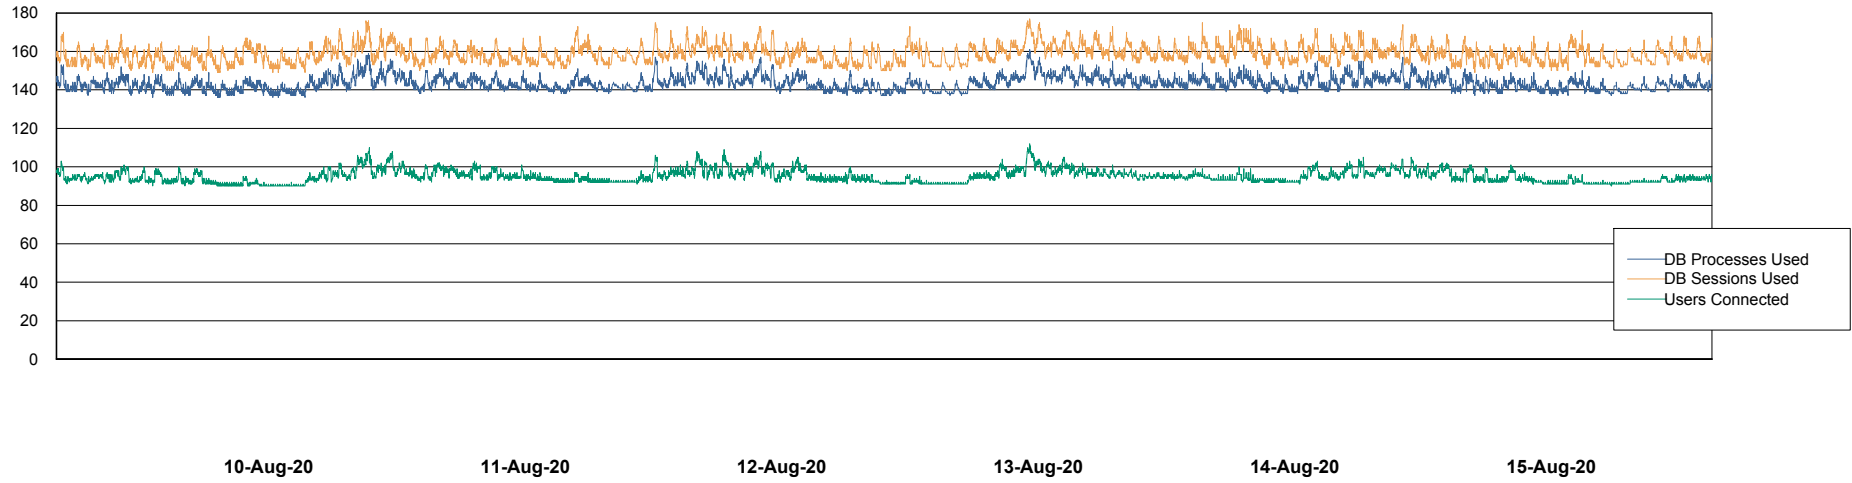

Weekly SLA Customer Report

Customer VOS_Production
Database ID 68

Database Performance VOSBIDB_Production

Weekly SLA Customer Report

Customer VOS_Production
Database ID 68

Database Performance VOSDB_Production