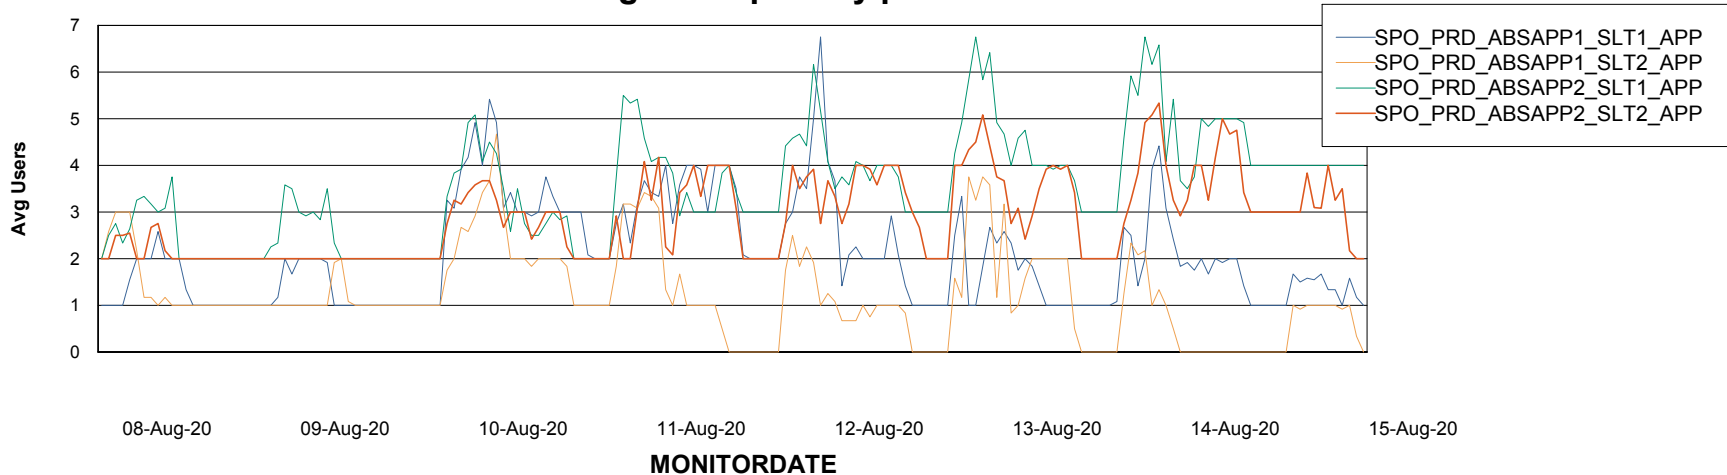

Avg users per day per ABS server