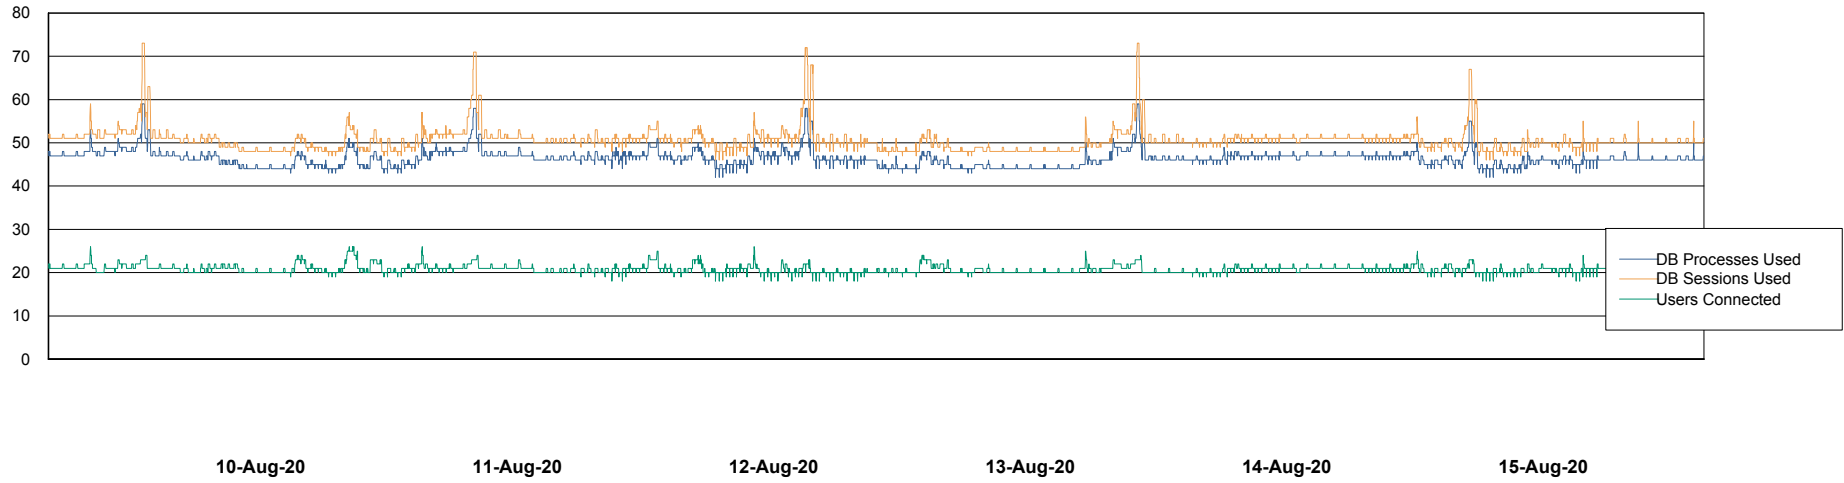

Database Performance SPODB_BI