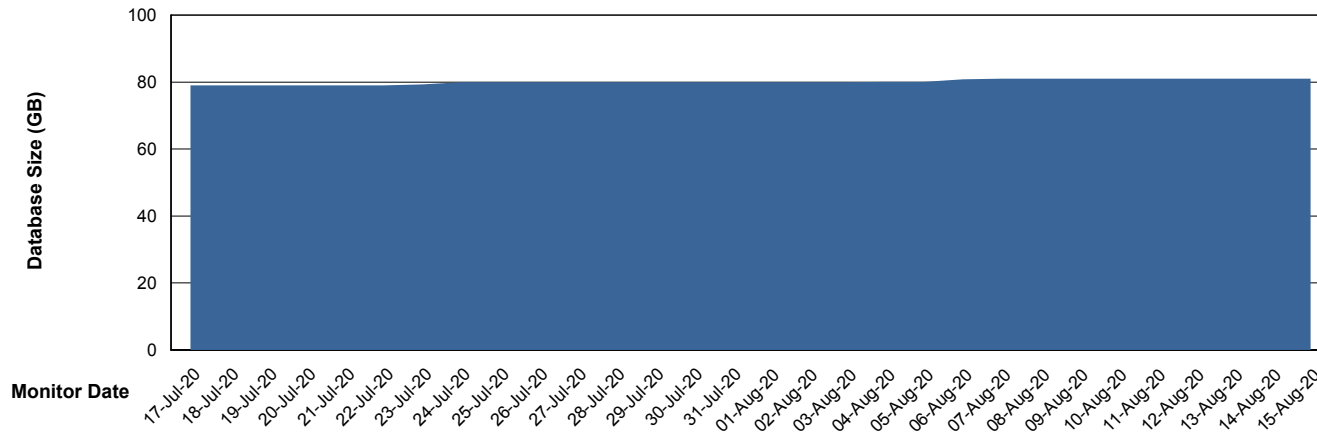

Weekly SLA Customer Report

Customer SPO_Production Silver
Database ID 57

Database Performance SPODB_Standby

Weekly SLA Customer Report

Customer SPO_Production Silver
Database ID 57

DATABASE SIZE SPODB_BI

Database growth over last month

DATABASE SIZE SPODB_Production

Database growth over last month

Weekly SLA Customer Report

Customer SPO_Production Silver
Database ID 57

Database Tablespace		SPODB_BI		
Date	Tablespace Name	Filesize (Gb)	Usedsize (Gb)	Percentage free
15-Aug-20	ABSDATA	28	17	39
	INDX	32	24	25
14-Aug-20	ABSDATA	28	17	39
	INDX	32	24	25
13-Aug-20	ABSDATA	28	17	39
	INDX	32	24	25
12-Aug-20	ABSDATA	28	17	39
	INDX	32	24	25
11-Aug-20	ABSDATA	28	17	39
	INDX	32	24	25
10-Aug-20	ABSDATA	28	17	39
	INDX	32	24	25
09-Aug-20	ABSDATA	28	17	39
	INDX	32	24	25