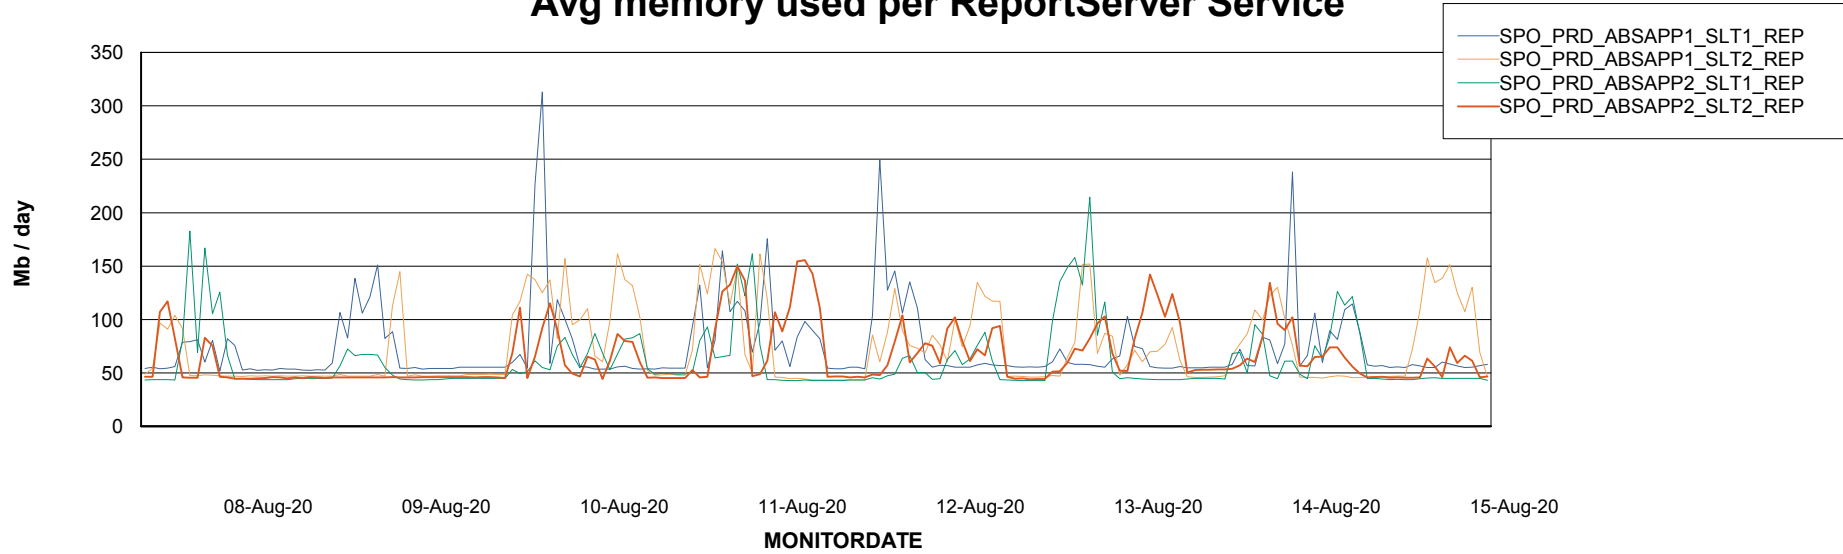

Avg users per day per ABS server

Weekly SLA Customer Report

Customer SPO_Production Silver
Database ID 57

ABSSolute Application ReportServer Services

Avg memory used per ReportServer Service

Disaster per ABS component