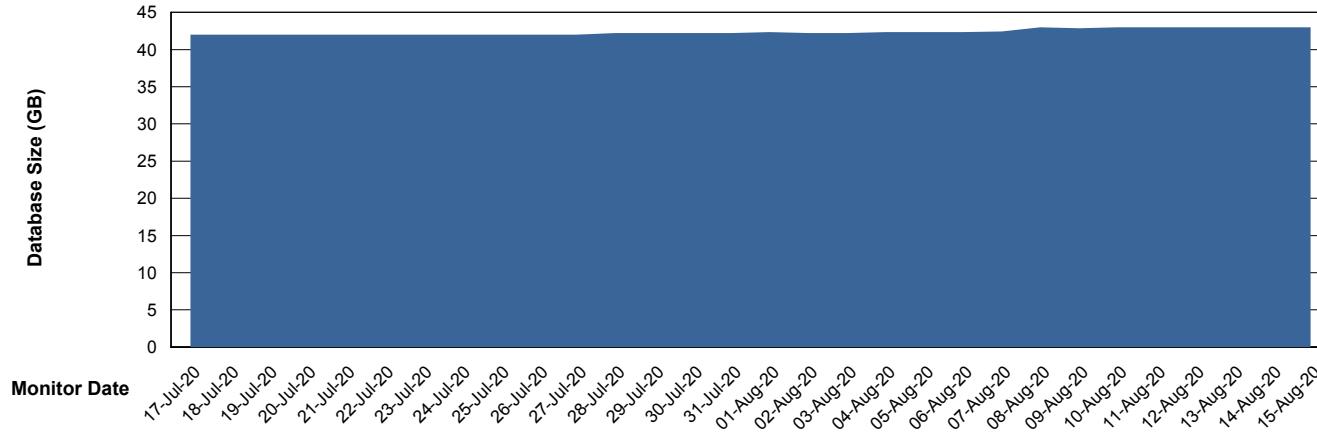

Weekly SLA Customer Report

Customer SPO_Production Silver
Database ID 57

Database Performance SPODB_BI

Weekly SLA Customer Report

Customer SPO_Production Silver
Database ID 57

Database Performance SPODB_Production

Weekly SLA Customer Report

Customer SPO_Production Silver
Database ID 57

Database Performance SPODB_Standby

Weekly SLA Customer Report

Customer SPO_Production Silver
Database ID 57

DATABASE SIZE SPODB_BI

Database growth over last month

DATABASE SIZE SPODB_Production

Database growth over last month

Weekly SLA Customer Report

Customer SPO_Production Silver
Database ID 57

Database Tablespace		SPODB_BI		
Date	Tablespace Name	Filesize (Gb)	Usedsize (Gb)	Percentage free
15-Aug-20	ABSDATA	28	17	39
	INDX	32	24	25
14-Aug-20	ABSDATA	28	17	39
	INDX	32	24	25
13-Aug-20	ABSDATA	28	17	39
	INDX	32	24	25
12-Aug-20	ABSDATA	28	17	39
	INDX	32	24	25
11-Aug-20	ABSDATA	28	17	39
	INDX	32	24	25
10-Aug-20	ABSDATA	28	17	39
	INDX	32	24	25
09-Aug-20	ABSDATA	28	17	39
	INDX	32	24	25