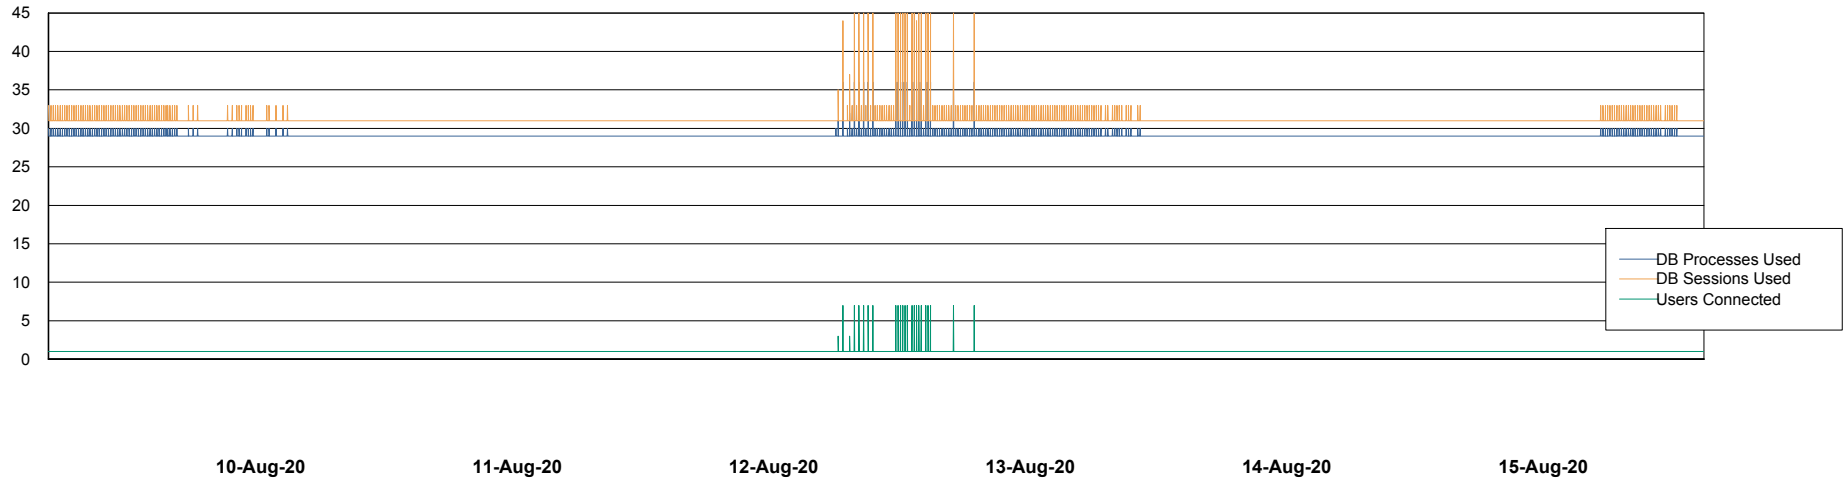

Weekly SLA Customer Report

Customer SPO_Production Silver
Database ID 57

Database Performance SPODB_BI

Weekly SLA Customer Report

Customer SPO_Production Silver
Database ID 57

Database Performance SPODB_Production

Weekly SLA Customer Report

Customer SPO_Production Silver
Database ID 57

Database Performance SPODB_Standby

Weekly SLA Customer Report

Customer SPO_Production Silver
Database ID 57

DATABASE SIZE SPODB_BI

Database growth over last month