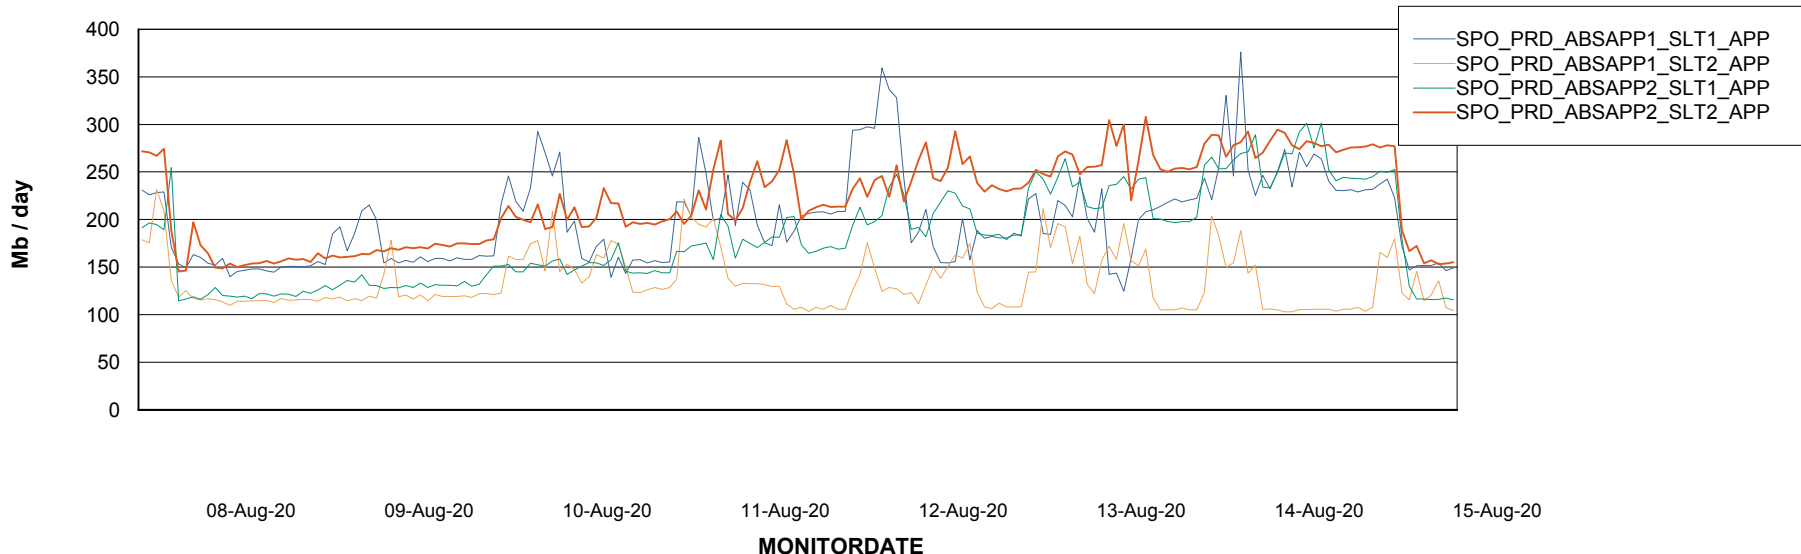

Standby Database Health SPO_Production Silver

Recovery lag for last 7 days

Weekly SLA Customer Report

Customer SPO_Production Silver
Database ID 57

ABSSolute Application Server Services

Avg memory used per ABS Server Service