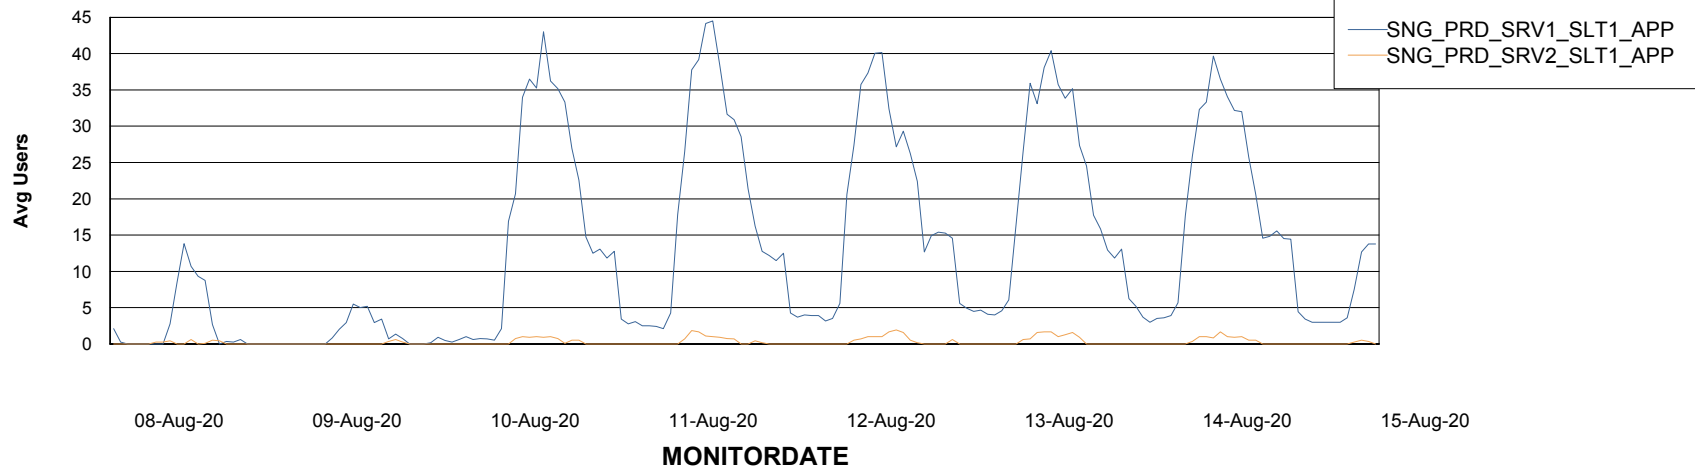

Weekly SLA Customer Report

Customer SNG_Production
Database ID 70

ABSSolute Application Server Services

Avg memory used per ABS Server Service

Avg users per day per ABS server

Weekly SLA Customer Report

Customer SNG_Production
Database ID 70