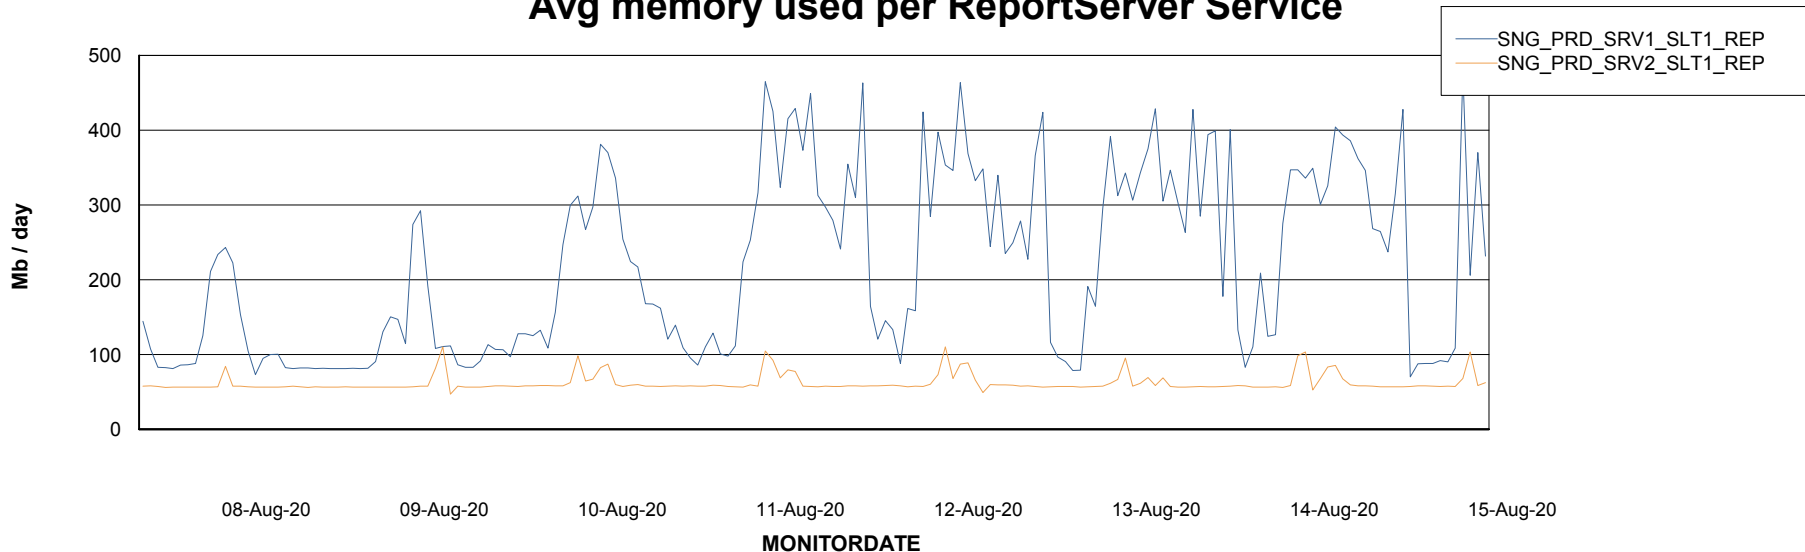

ABSSolute Application ReportServer Services

Avg memory used per ReportServer Service