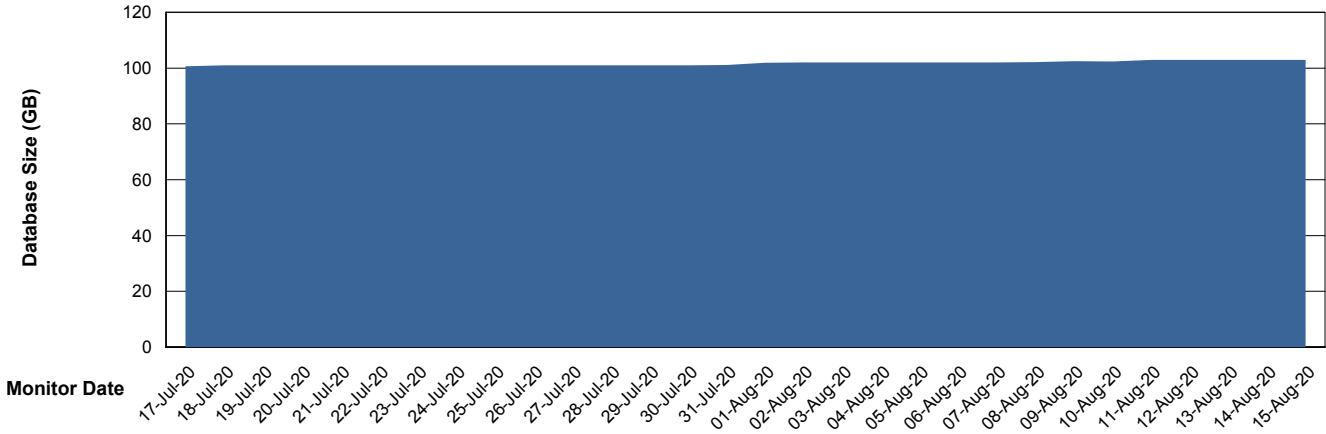

Weekly SLA Customer Report

Customer SNG_Production
Database ID 70

Database Performance SNGDB_Production

Weekly SLA Customer Report

Customer SNG_Production
 Database ID 70

DATABASE SIZE SNGDB_Production

Database growth over last month

Database Tablespace SNGDB_Production

Date	Tablespace Name	Filesize (Gb)	Usedsize (Gb)	Percentage free
15-Aug-20	ABSDATA	40	24	40
	INDX	80	59	26
14-Aug-20	ABSDATA	40	24	40
	INDX	80	59	26
13-Aug-20	ABSDATA	40	24	40
	INDX	80	59	26
12-Aug-20	ABSDATA	40	24	40
	INDX	80	59	26
11-Aug-20	ABSDATA	40	24	40
	INDX	80	59	26
10-Aug-20	ABSDATA	40	24	40
	INDX	80	59	26
09-Aug-20	ABSDATA	40	24	40
	INDX	80	59	26