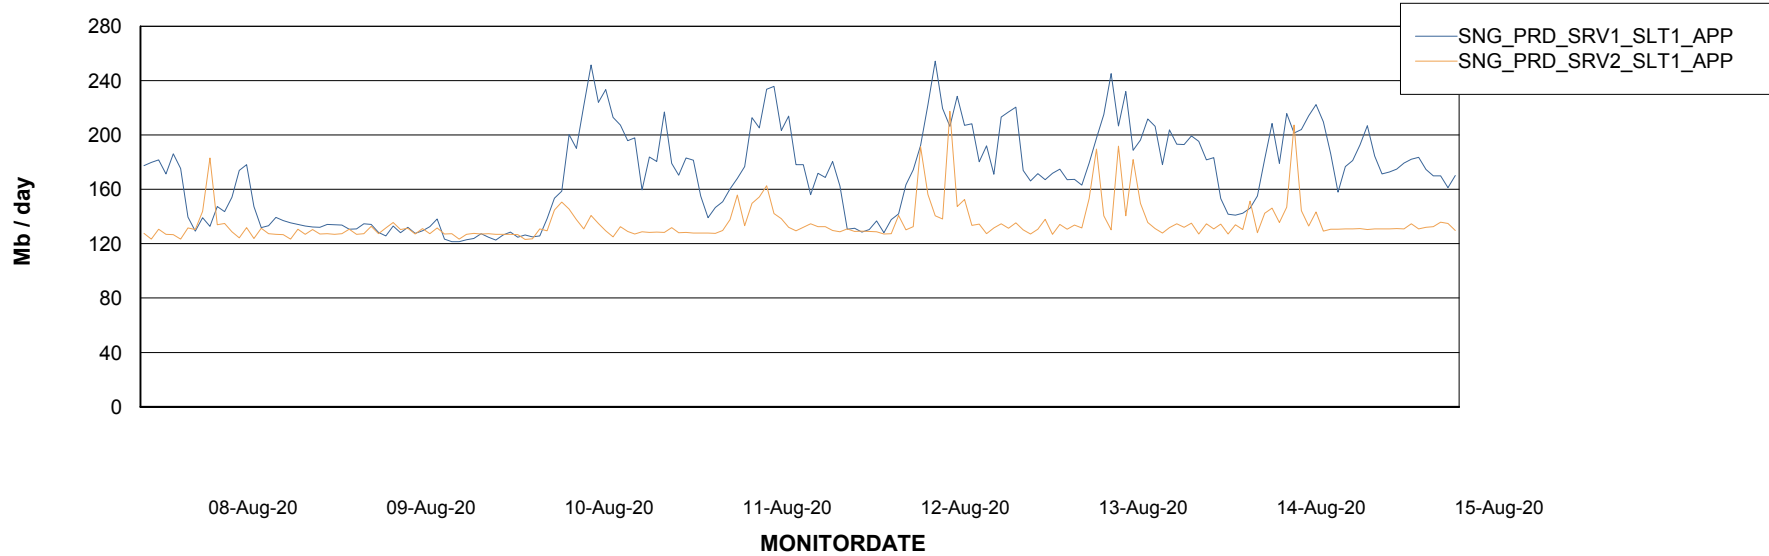

Database Tablespace SNGDB_Production

Date	Tablespace Name	Filesize (Gb)	Usedsize (Gb)	Percentage free
15-Aug-20	ABSDATA	40	24	40
	INDX	80	59	26
14-Aug-20	ABSDATA	40	24	40
	INDX	80	59	26
13-Aug-20	ABSDATA	40	24	40
	INDX	80	59	26
12-Aug-20	ABSDATA	40	24	40
	INDX	80	59	26
11-Aug-20	ABSDATA	40	24	40
	INDX	80	59	26
10-Aug-20	ABSDATA	40	24	40
	INDX	80	59	26
09-Aug-20	ABSDATA	40	24	40
	INDX	80	59	26

Weekly SLA Customer Report

Customer SNG_Production
Database ID 70

ABSSolute Application Server Services

Avg memory used per ABS Server Service

Avg users per day per ABS server

Weekly SLA Customer Report

Customer SNG_Production
Database ID 70