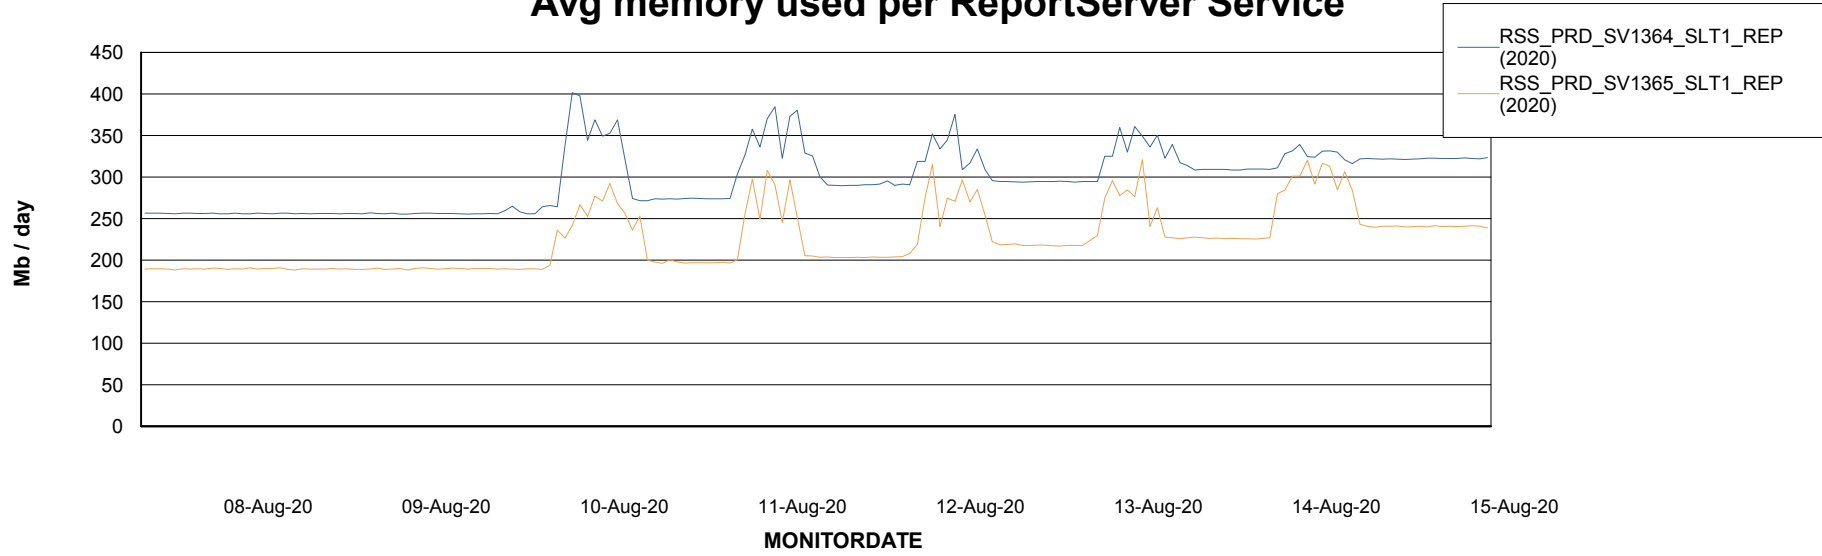

ABSSolute Application ReportServer Services

Avg memory used per ReportServer Service