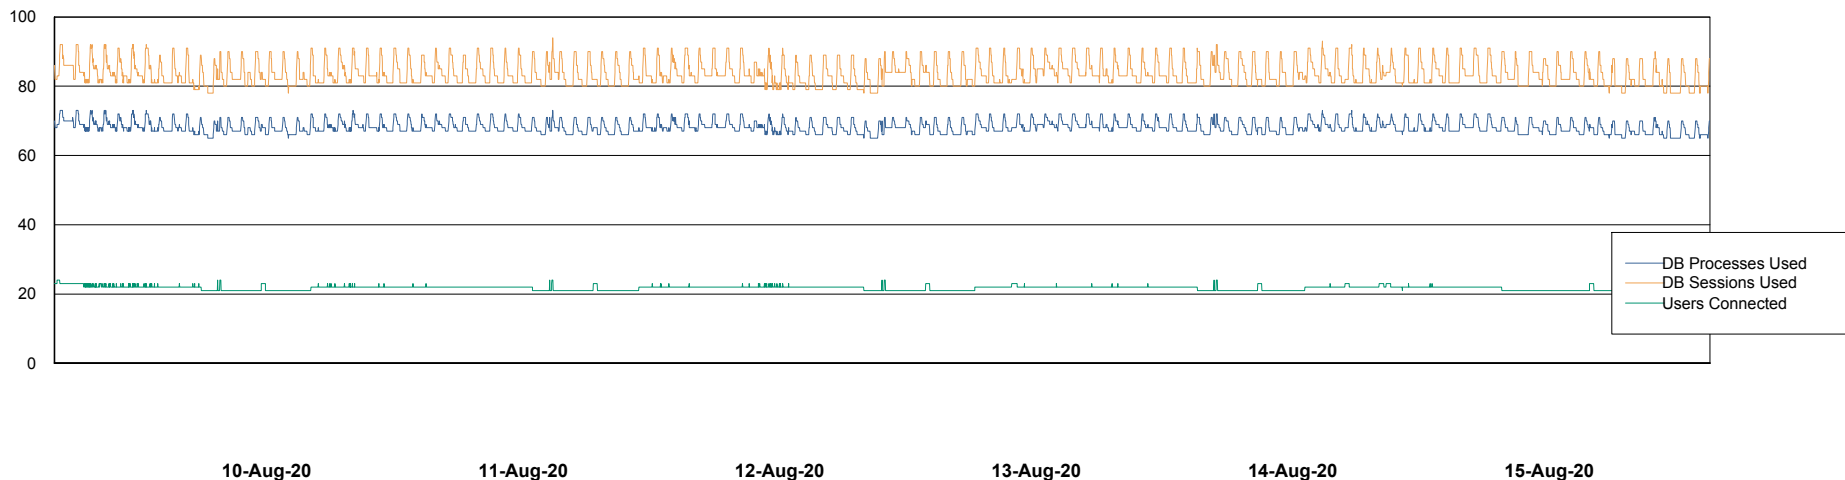

Database Performance RSS_DB_Primary (2020)