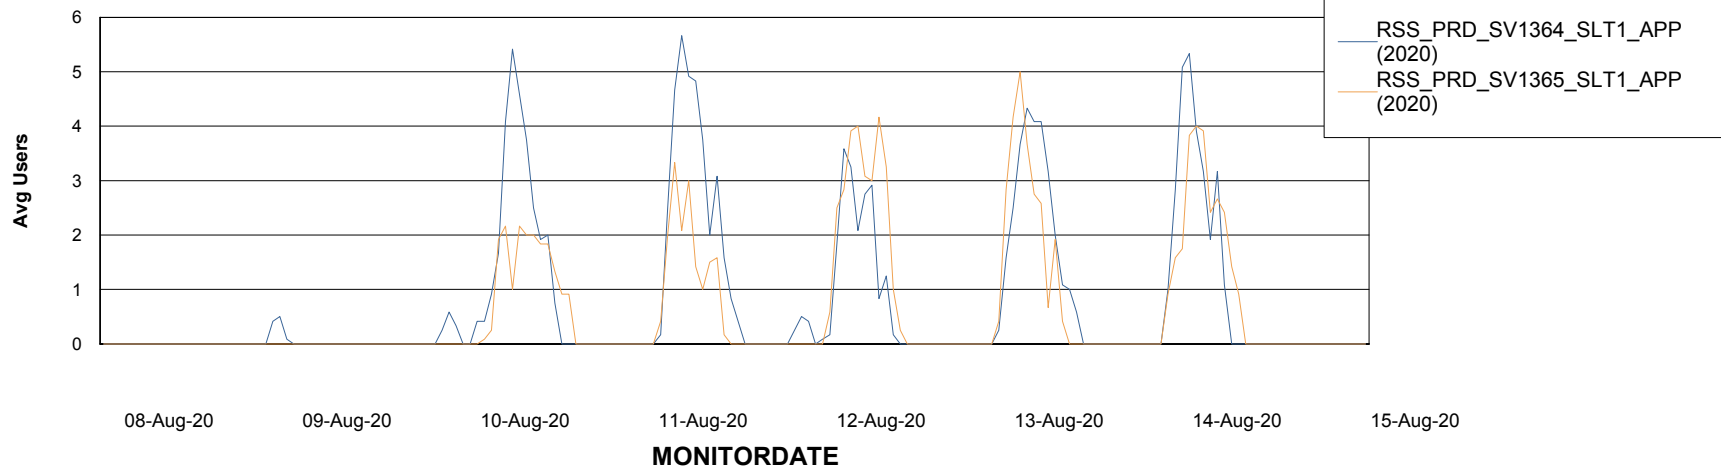

Weekly SLA Customer Report

Customer RSS Production
Database ID 52

ABSSolute Application Server Services

Avg memory used per ABS Server Service

Avg users per day per ABS server

Weekly SLA Customer Report

Customer RSS Production
Database ID 52