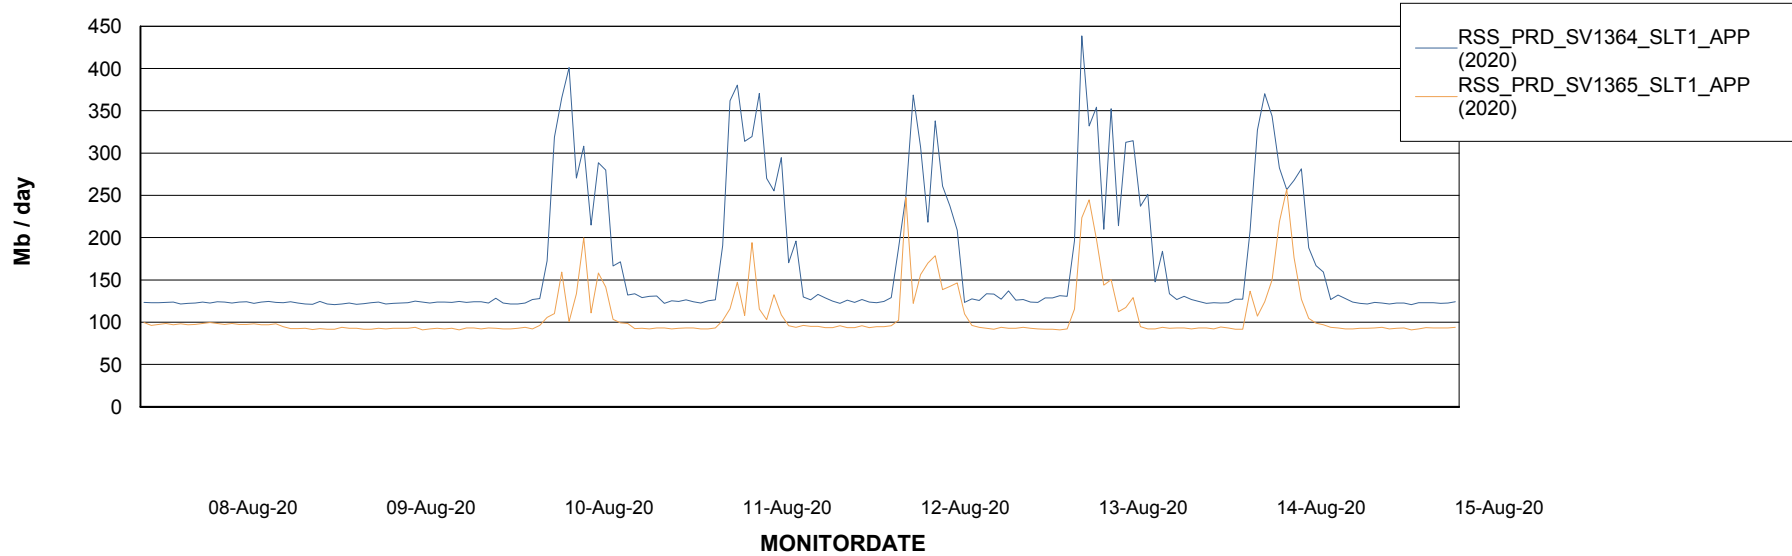

Weekly SLA Customer Report

Customer RSS Production
 Database ID 52

DATABASE SIZE RSS_DB_Primary (2020)

Database growth over last month

Database Tablespace RSS_DB_Primary (2020)

Date	Tablespace Name	Filesize (Gb)	Usedsize (Gb)	Percentage free
15-Aug-20	ABSDATA	37	27	27
	INDX	30	24	20
14-Aug-20	ABSDATA	37	27	27
	INDX	30	24	20
13-Aug-20	ABSDATA	37	27	27
	INDX	30	24	20
12-Aug-20	ABSDATA	37	27	27
	INDX	30	24	20
11-Aug-20	ABSDATA	37	27	27
	INDX	30	24	20
10-Aug-20	ABSDATA	37	27	27
	INDX	30	24	20
09-Aug-20	ABSDATA	37	27	27
	INDX	30	24	20

Weekly SLA Customer Report

Customer RSS Production
Database ID 52

ABSSolute Application Server Services

Avg memory used per ABS Server Service

Avg users per day per ABS server

Weekly SLA Customer Report

Customer RSS Production
Database ID 52