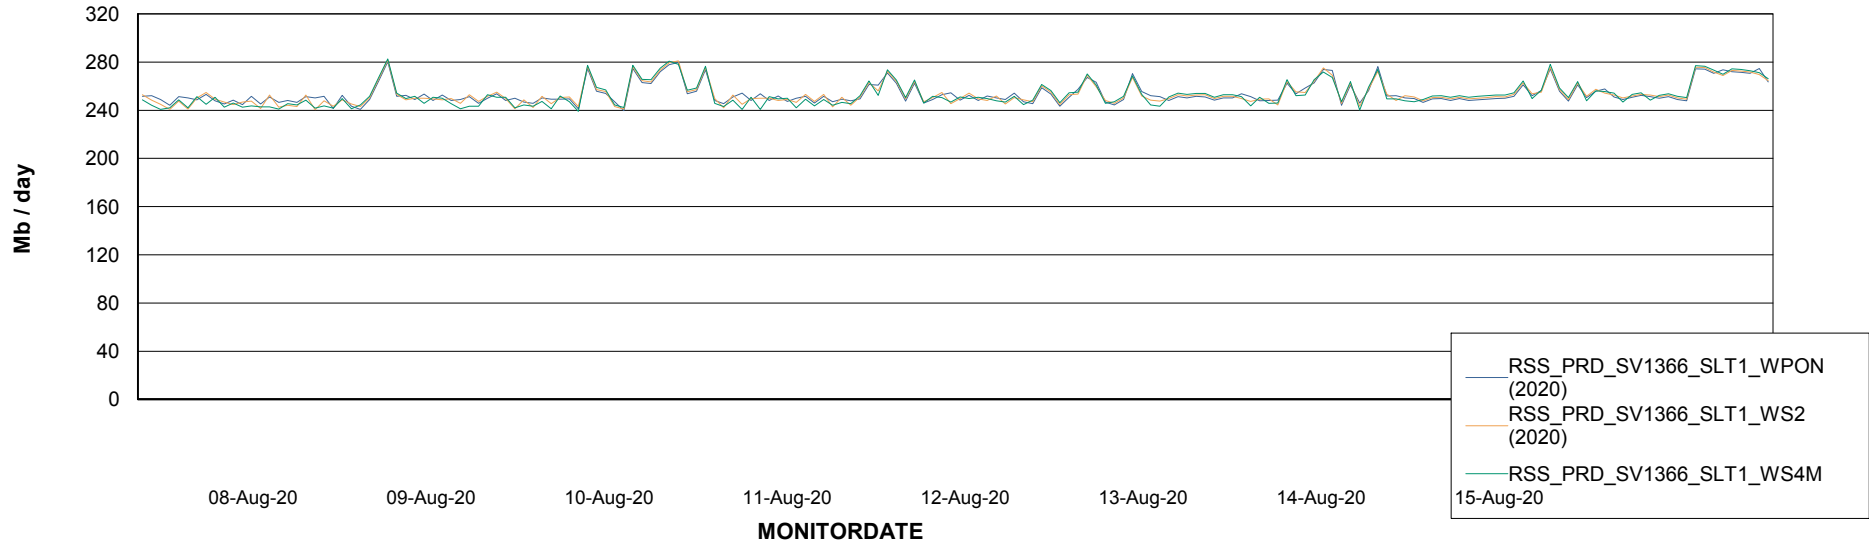

ABSSolute Application ReportServer Services

Avg memory used per ReportServer Service

Weekly SLA Customer Report

Customer RSS Production
Database ID 52

ABSSolute Web Component Services

Avg memory used per ABS Web component