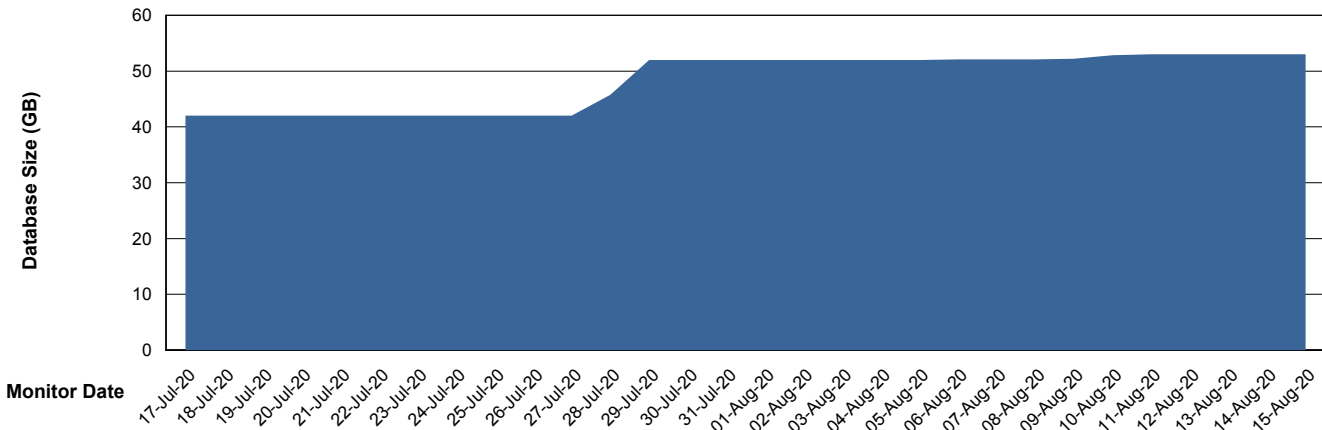

DATABASE SIZE RSS_DB_Primary (2020)

Database growth over last month

Database Tablespace RSS_DB_Primary (2020)

Date	Tablespace Name	Filesize (Gb)	Usedsize (Gb)	Percentage free
15-Aug-20	ABSDATA	37	27	27
	INDX	30	24	20
14-Aug-20	ABSDATA	37	27	27
	INDX	30	24	20
13-Aug-20	ABSDATA	37	27	27
	INDX	30	24	20
12-Aug-20	ABSDATA	37	27	27
	INDX	30	24	20
11-Aug-20	ABSDATA	37	27	27
	INDX	30	24	20
10-Aug-20	ABSDATA	37	27	27
	INDX	30	24	20
09-Aug-20	ABSDATA	37	27	27
	INDX	30	24	20