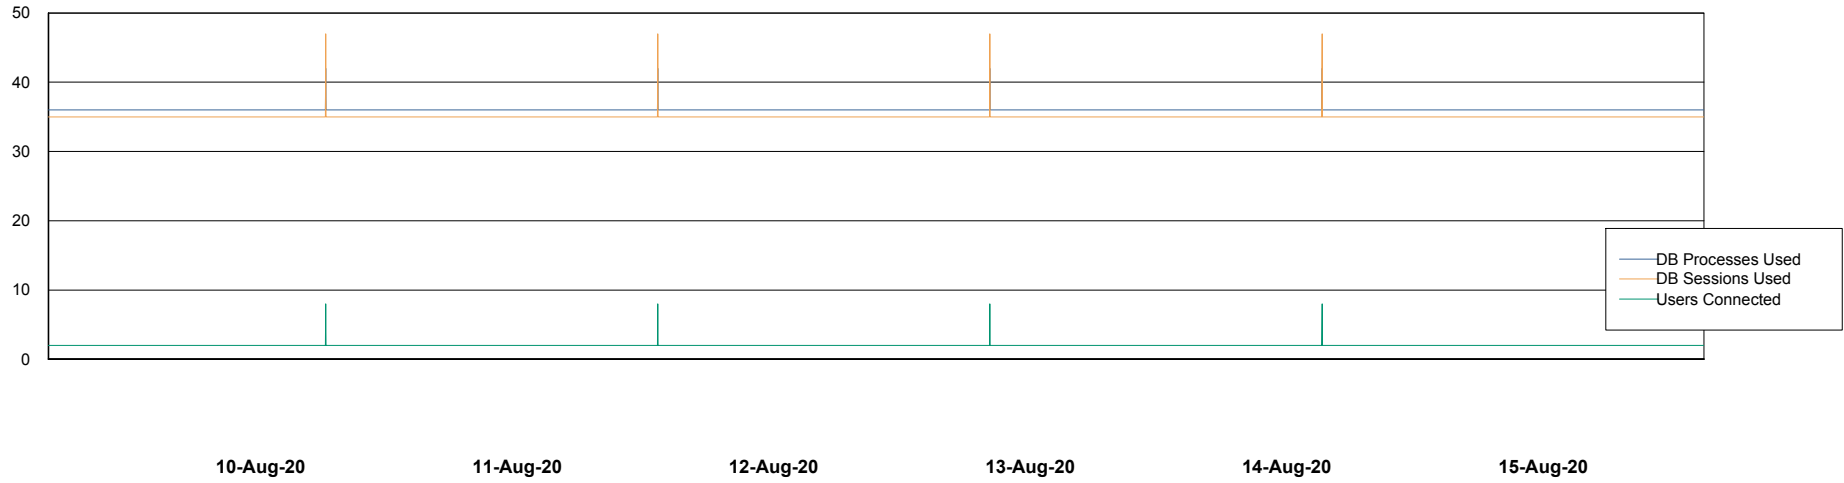

Weekly SLA Customer Report

Customer RSS Production
Database ID 52

Database Performance RSS_DB_Primary (2020)

Weekly SLA Customer Report

Customer RSS Production
Database ID 52

Database Performance RSS_DB_Standby (2020)