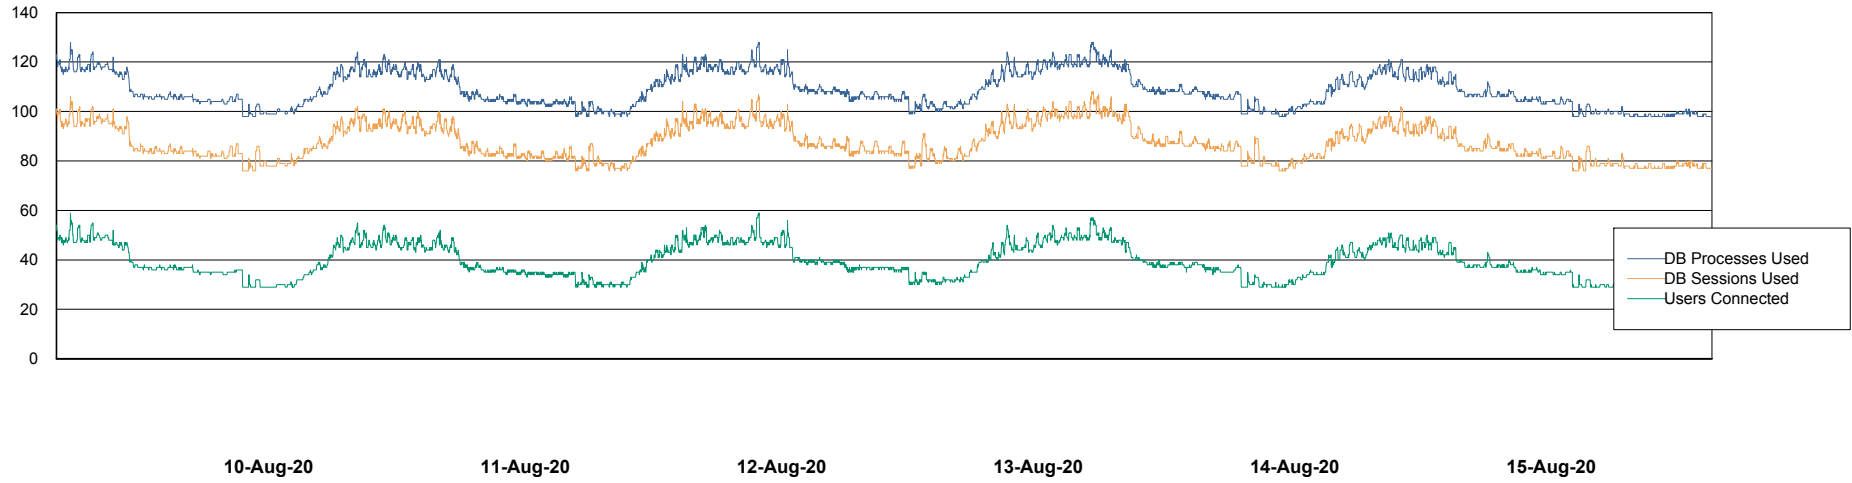

Harddisk Usage RFL_STB

	Free disk space on c: (%)	Total disk space on c: (Gb)	Free disk space on d: (%)	Total disk space on d: (Gb)	Free disk space on e: (%)	Total disk space on e: (Gb)	Free disk space on f: (%)	Total disk space on f: (Gb)
15-Aug-20	17	195	77	559	45	559	24	363
14-Aug-20	17	195	77	559	45	559	24	363
13-Aug-20	17	195	77	559	45	559	25	363
12-Aug-20	17	195	77	559	45	559	25	363
11-Aug-20	17	195	77	559	45	559	26	363
10-Aug-20	17	195	77	559	45	559	26	363
09-Aug-20	17	195	77	559	45	559	27	363

Weekly SLA Customer Report

Customer RFL_Production
Database ID 36

Database Performance RFLDB_Production

Weekly SLA Customer Report

Customer RFL_Production
Database ID 36

Database Performance RFLDB_Standby

Weekly SLA Customer Report