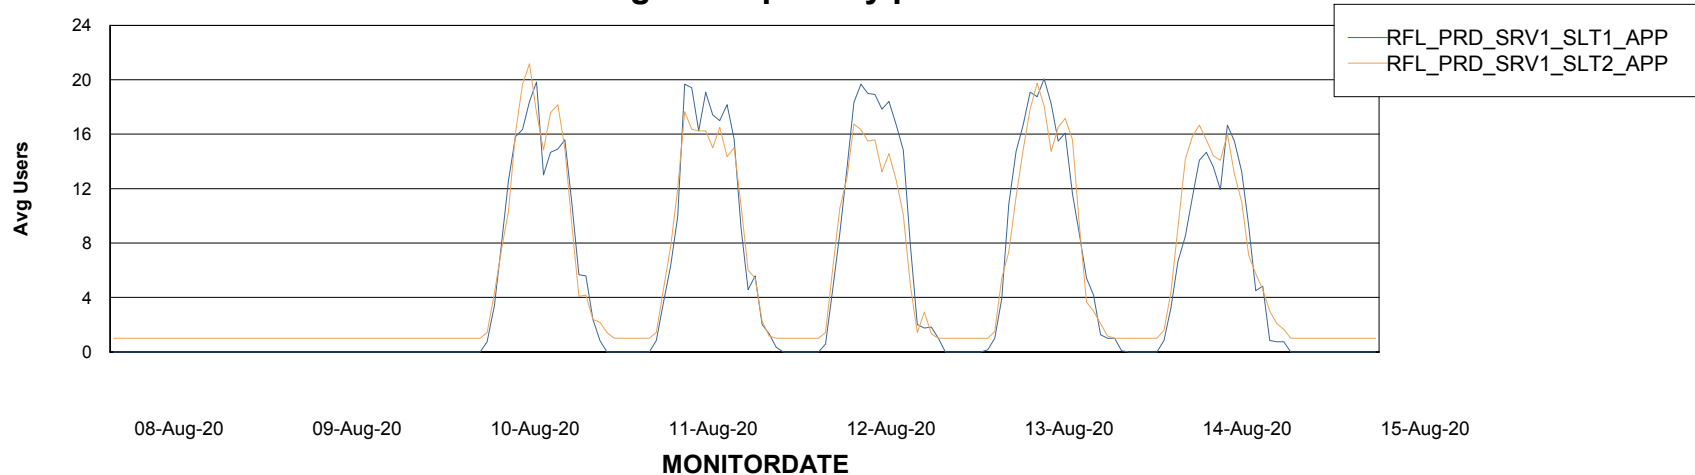

Weekly SLA Customer Report

Customer RFL_Production
Database ID 36

ABSSolute Application Server Services

Avg memory used per ABS Server Service

Avg users per day per ABS server

Weekly SLA Customer Report

Customer RFL_Production
Database ID 36