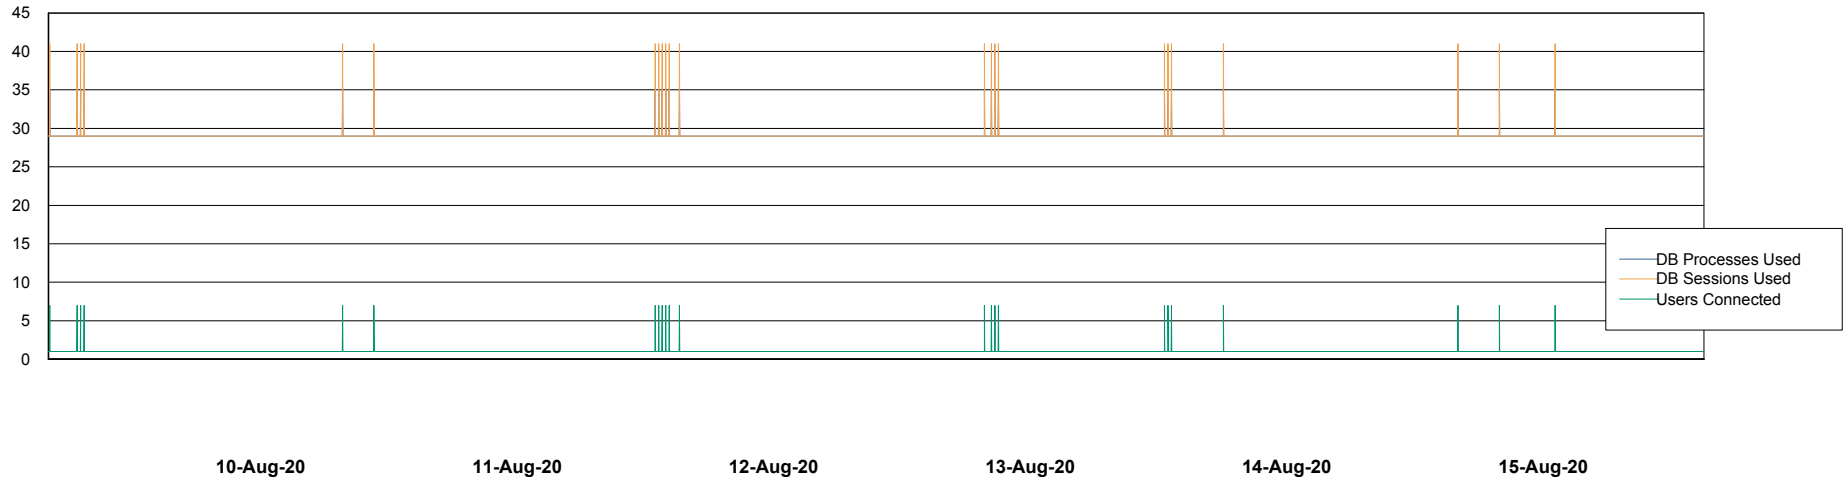

Weekly SLA Customer Report

Customer RFL_Production
Database ID 36

Database Performance RFLDB_Production

Weekly SLA Customer Report

Customer RFL_Production
Database ID 36

Database Performance RFLDB_Standby

Weekly SLA Customer Report