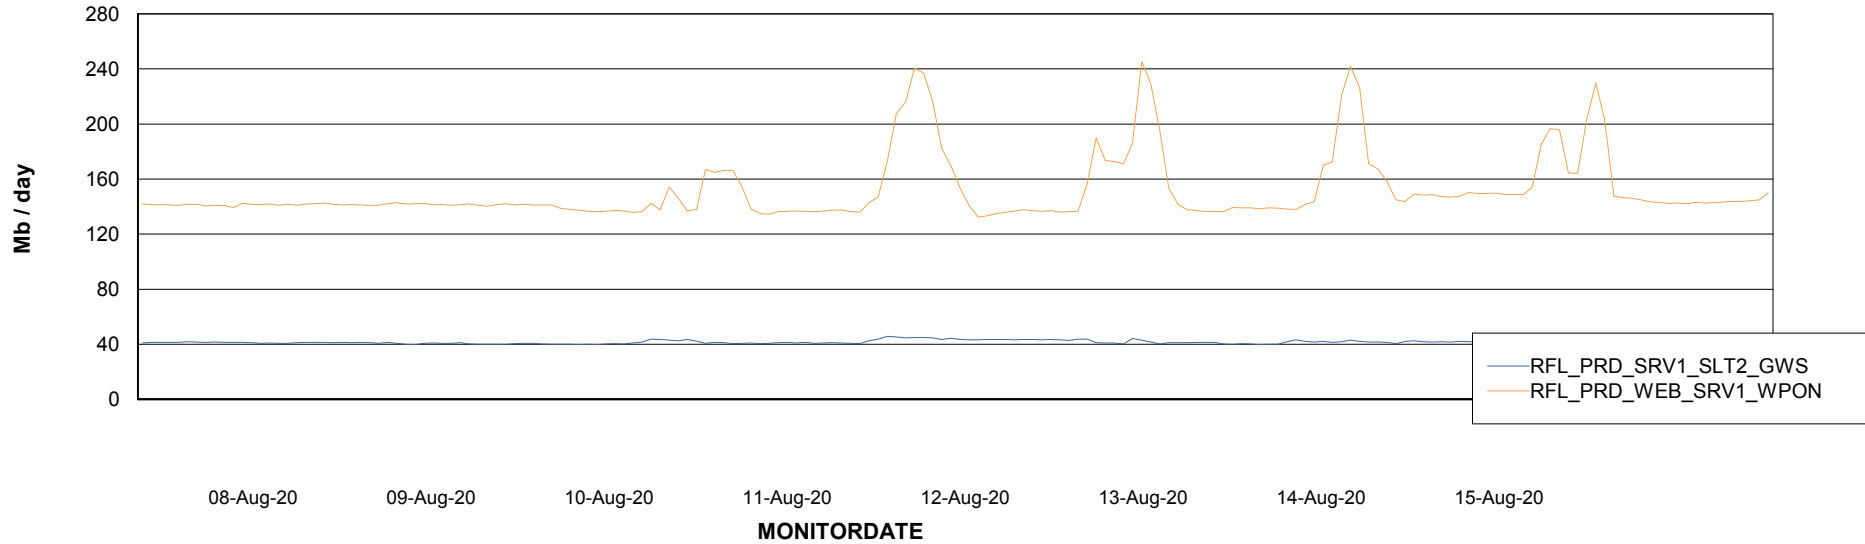

ABSSolute Application ReportServer Services

Avg memory used per ReportServer Service

Weekly SLA Customer Report

Customer RFL_Production
Database ID 36

ABSSolute Web Component Services

Avg memory used per ABS Web component