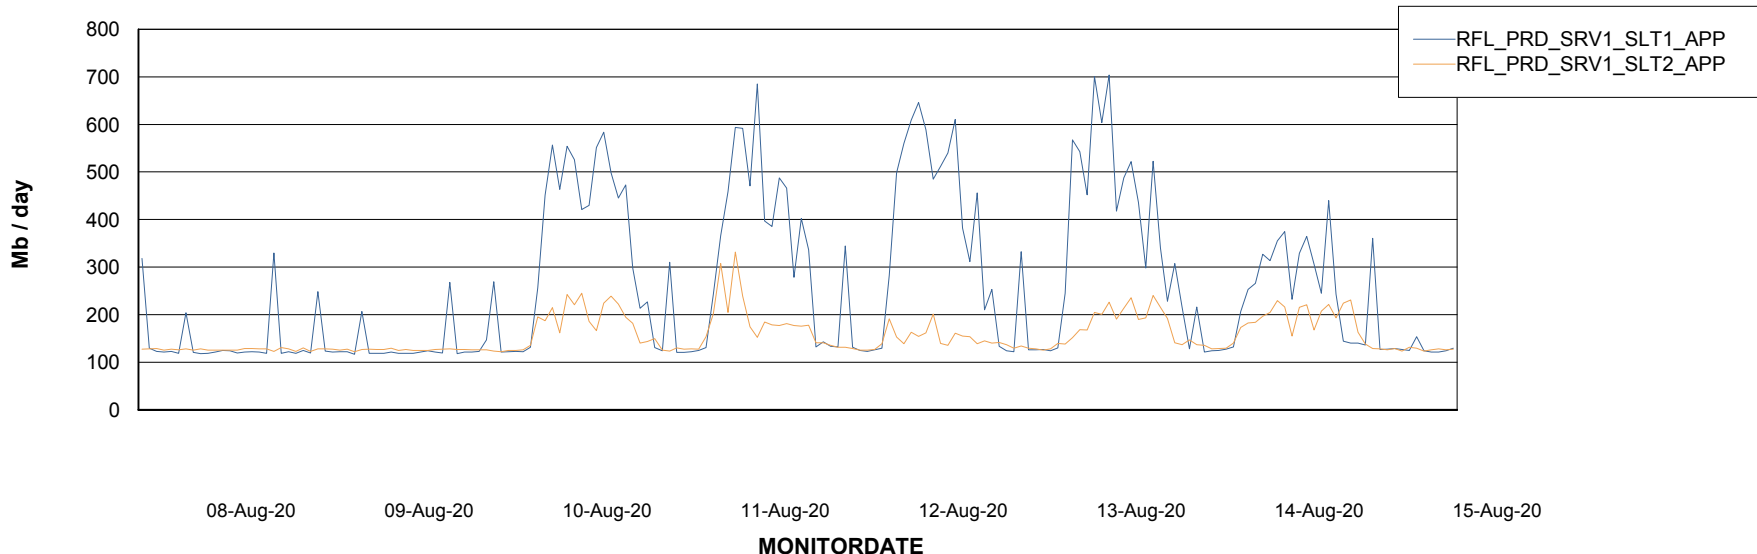

Customer RFL_Production
 Database ID 36

DATABASE SIZE RFLDB_Production

Database growth over last month

Database Tablespace RFLDB_Production

Date	Tablespace Name	Filesize (Gb)	Usedsize (Gb)	Percentage free
15-Aug-20	ABSDATA	72	54	25
	INDX	186	122	34
14-Aug-20	ABSDATA	72	54	25
	INDX	186	122	34
13-Aug-20	ABSDATA	72	54	25
	INDX	186	122	34
12-Aug-20	ABSDATA	72	54	25
	INDX	186	122	34
11-Aug-20	ABSDATA	72	54	25
	INDX	186	122	34
10-Aug-20	ABSDATA	72	54	25
	INDX	186	122	34
09-Aug-20	ABSDATA	72	54	25
	INDX	186	122	34

Weekly SLA Customer Report

Customer RFL_Production
Database ID 36

ABSSolute Application Server Services

Avg memory used per ABS Server Service

Avg users per day per ABS server

Weekly SLA Customer Report

Customer RFL_Production
Database ID 36