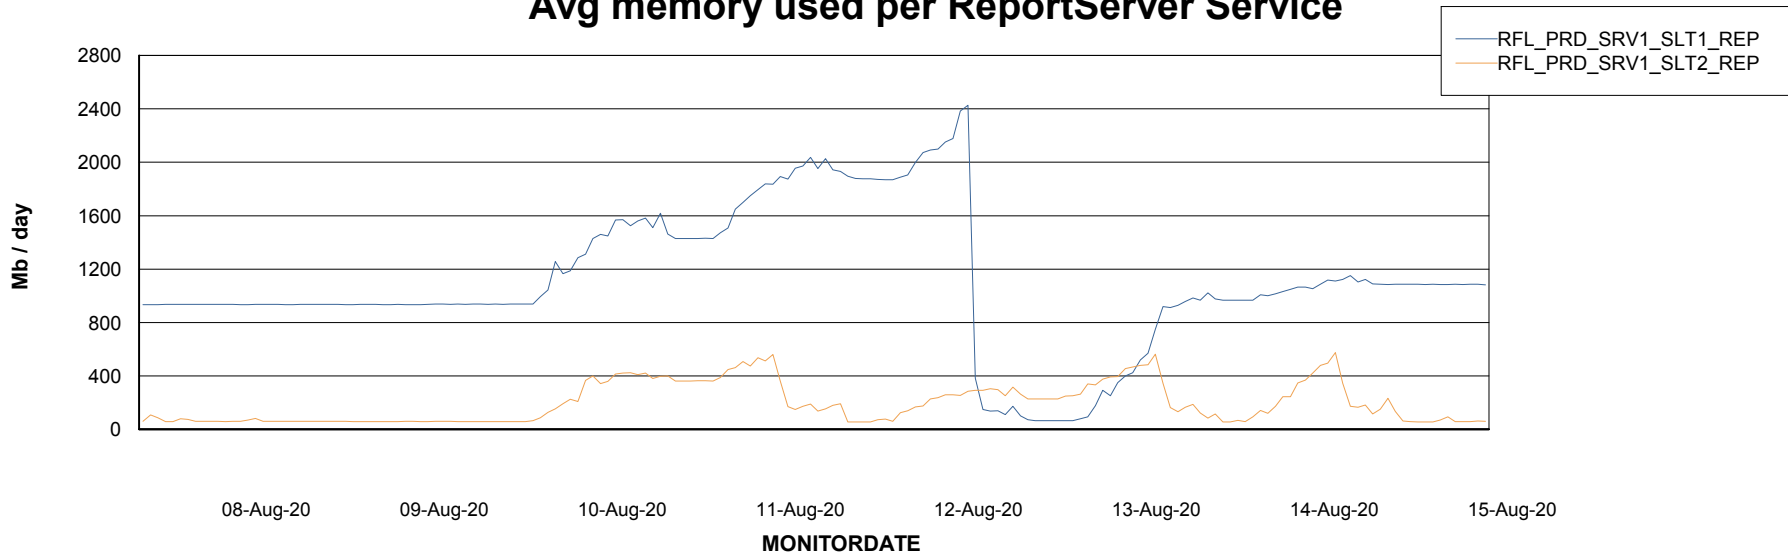

ABSSolute Application ReportServer Services

Avg memory used per ReportServer Service