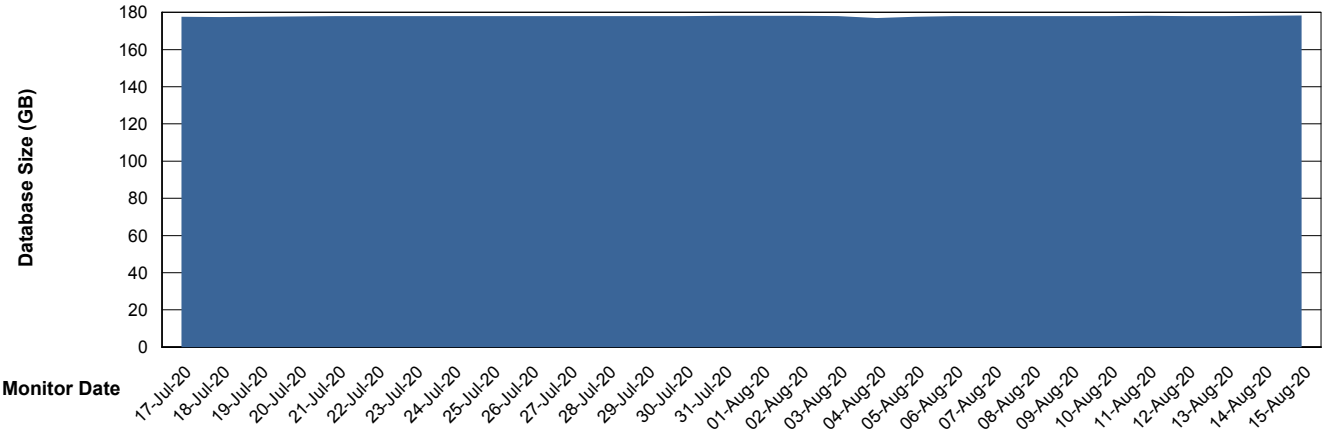

Weekly SLA Customer Report

Customer RFL_Production
Database ID 36

Database Performance RFLDB_Production

Weekly SLA Customer Report

Customer RFL_Production
Database ID 36

Database Performance RFLDB_Standby

Weekly SLA Customer Report

Customer RFL_Production
 Database ID 36

DATABASE SIZE RFLDB_Production

Database growth over last month

Database Tablespace RFLDB_Production

Date	Tablespace Name	Filesize (Gb)	Usedsize (Gb)	Percentage free
15-Aug-20	ABSDATA	72	54	25
	INDX	186	122	34
14-Aug-20	ABSDATA	72	54	25
	INDX	186	122	34
13-Aug-20	ABSDATA	72	54	25
	INDX	186	122	34
12-Aug-20	ABSDATA	72	54	25
	INDX	186	122	34
11-Aug-20	ABSDATA	72	54	25
	INDX	186	122	34
10-Aug-20	ABSDATA	72	54	25
	INDX	186	122	34
09-Aug-20	ABSDATA	72	54	25
	INDX	186	122	34