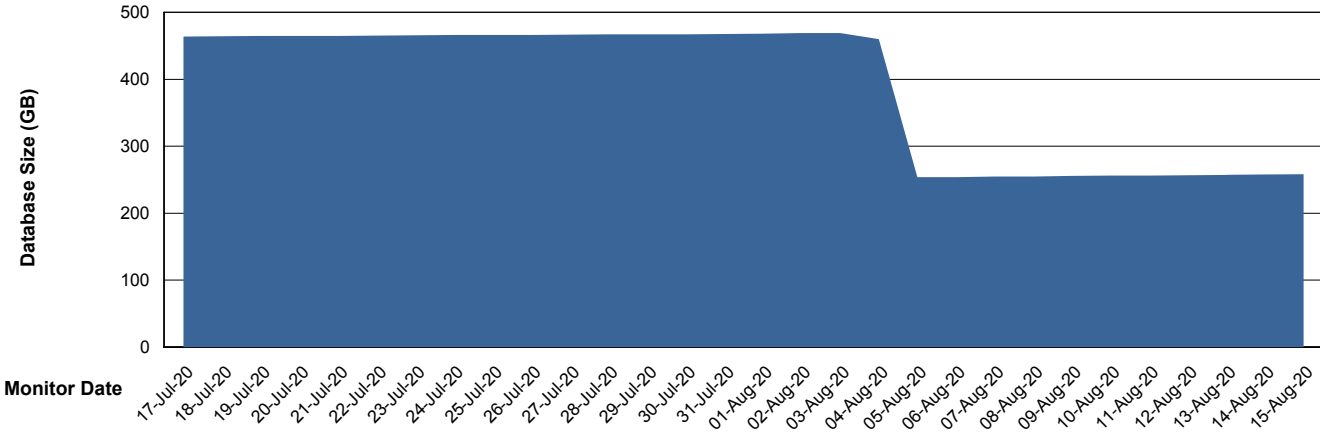

Weekly SLA Customer Report

Customer PCO Production
Database ID 44

Database Performance PCODB_Production

Weekly SLA Customer Report

Customer PCO Production
Database ID 44

Database Performance PCODB_Standby

Weekly SLA Customer Report

Customer PCO Production
 Database ID 44

DATABASE SIZE PCODB_Production

Database growth over last month

Database Tablespace PCODB_Production

Date	Tablespace Name	Filesize (Gb)	Usedsize (Gb)	Percentage free
15-Aug-20	ABSDATA	238	100	58
	INDX	329	147	55
14-Aug-20	ABSDATA	238	100	58
	INDX	329	147	55
13-Aug-20	ABSDATA	238	100	58
	INDX	329	147	55
12-Aug-20	ABSDATA	238	100	58
	INDX	329	147	55
11-Aug-20	ABSDATA	238	100	58
	INDX	329	147	55
10-Aug-20	ABSDATA	238	99	58
	INDX	329	147	55
09-Aug-20	ABSDATA	238	99	58
	INDX	329	147	55