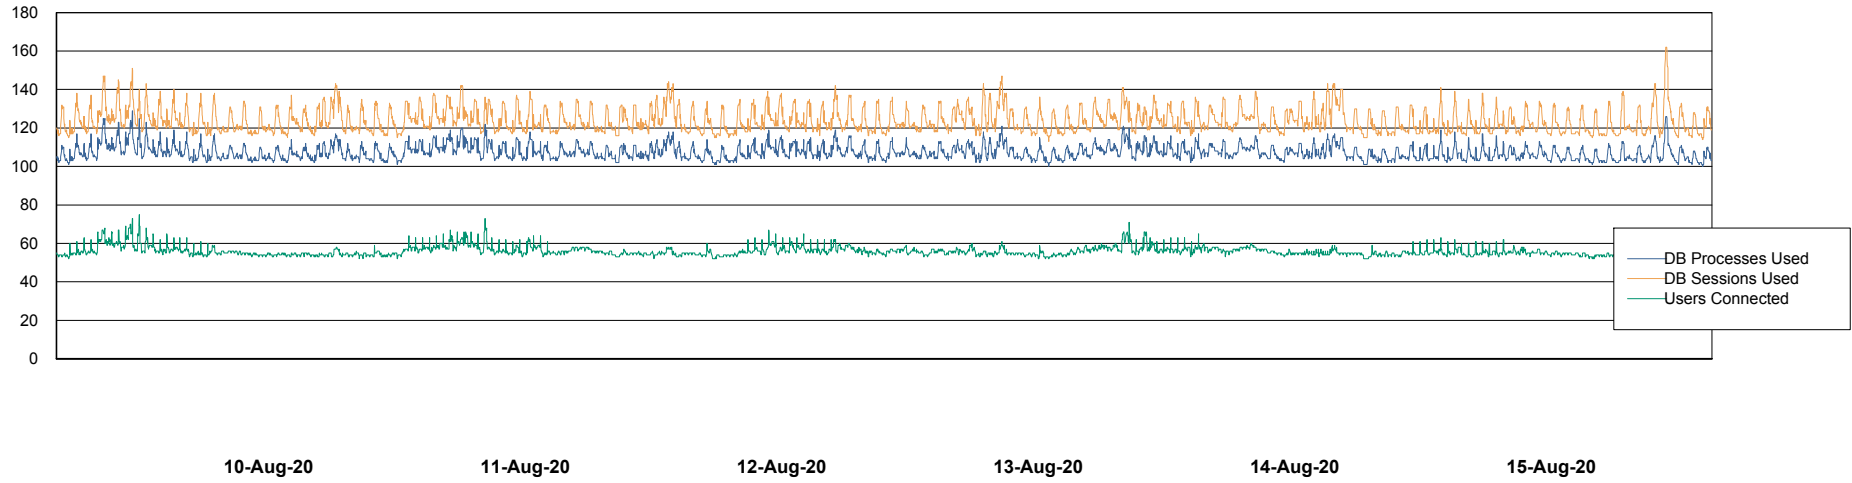

Database Performance PCODB_Production