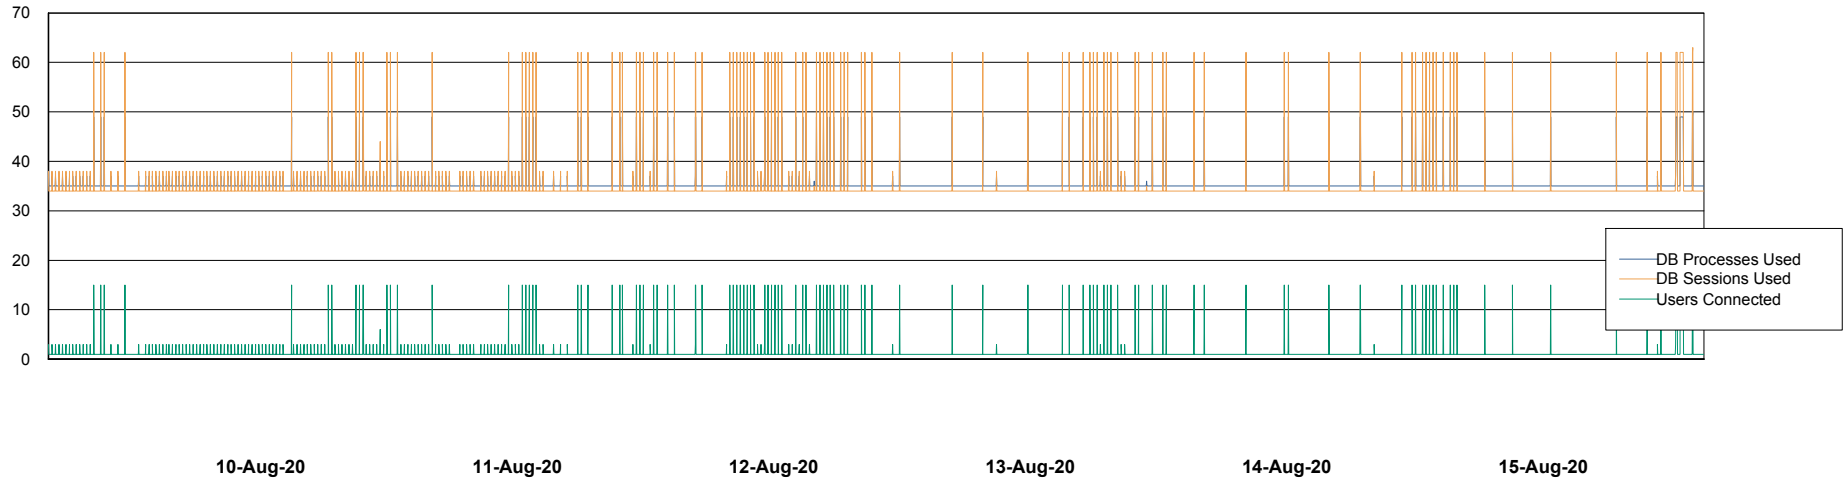

Weekly SLA Customer Report

Customer PCO Production
Database ID 44

Database Performance PCODB_Production

Weekly SLA Customer Report

Customer PCO Production
Database ID 44

Database Performance PCODB_Standby

Weekly SLA Customer Report