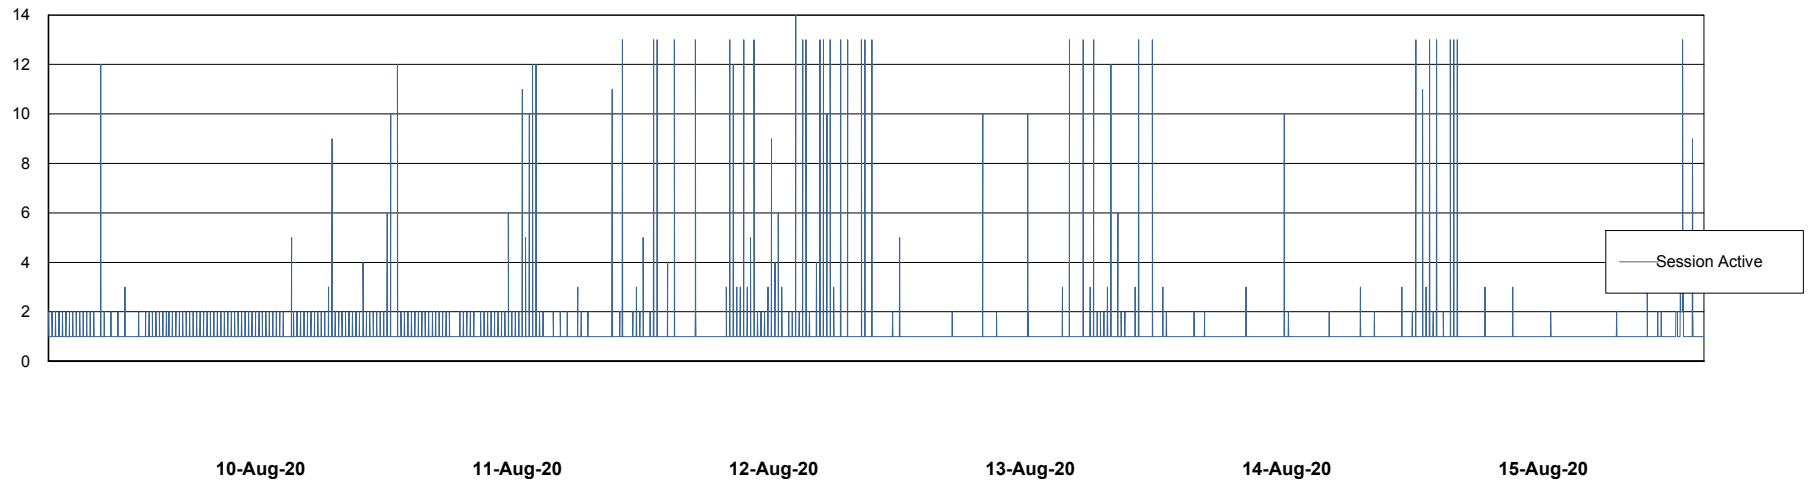

Weekly SLA Customer Report

Customer PCO Production
Database ID 44

Database Performance PCODB_Production

Weekly SLA Customer Report

Customer PCO Production
Database ID 44

Database Performance PCODB_Standby

Weekly SLA Customer Report