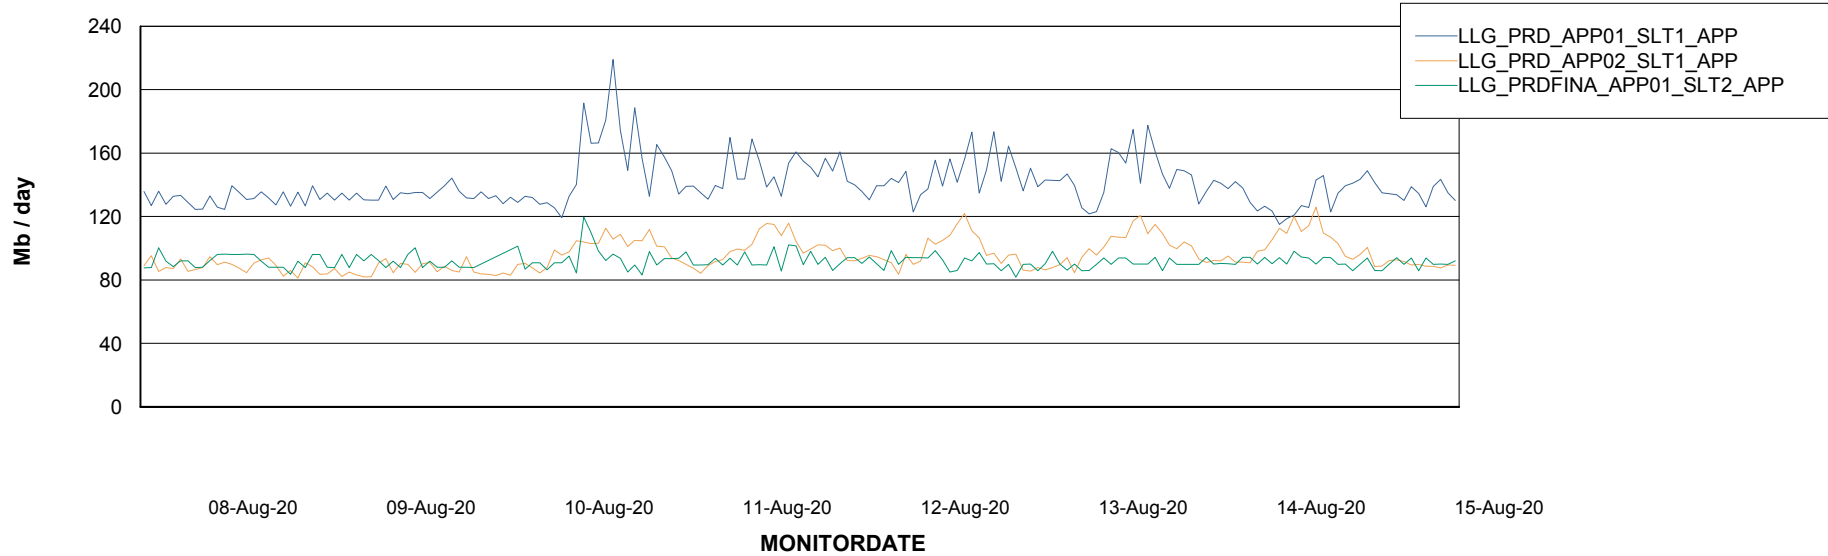

ABSSolute Application Server Services

Avg memory used per ABS Server Service