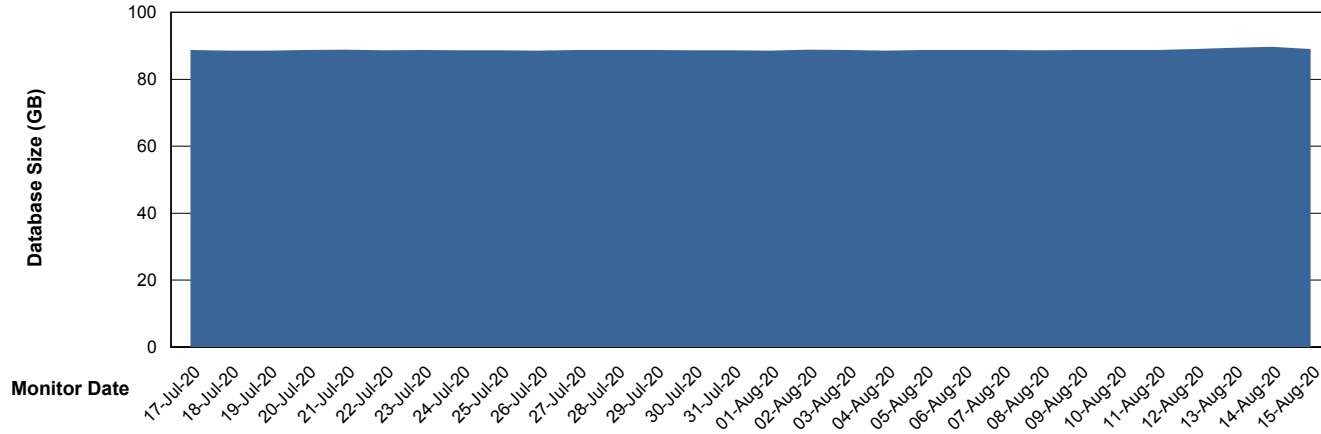

Customer LLG_Production
Database ID 53

Database Performance LLGDB_Standby

Weekly SLA Customer Report

Customer LLG_Production
Database ID 53

DATABASE SIZE LLGDB_BI02

Database growth over last month

DATABASE SIZE LLGDB_Production

Database growth over last month

Weekly SLA Customer Report

Customer LLG_Production
Database ID 53

Database Tablespace LLGDB_BI02

Date	Tablespace Name	Filesize (Gb)	Usedsize (Gb)	Percentage free
15-Aug-20	ABSDATA	100	41	59
	INDX	100	43	57
14-Aug-20	ABSDATA	100	41	59
	INDX	100	43	57
13-Aug-20	ABSDATA	100	41	59
	INDX	100	42	58
12-Aug-20	ABSDATA	100	41	59
	INDX	100	42	58
11-Aug-20	ABSDATA	100	41	59
	INDX	100	42	58
10-Aug-20	ABSDATA	100	41	59
	INDX	100	42	58
09-Aug-20	ABSDATA	100	41	59
	INDX	100	42	58