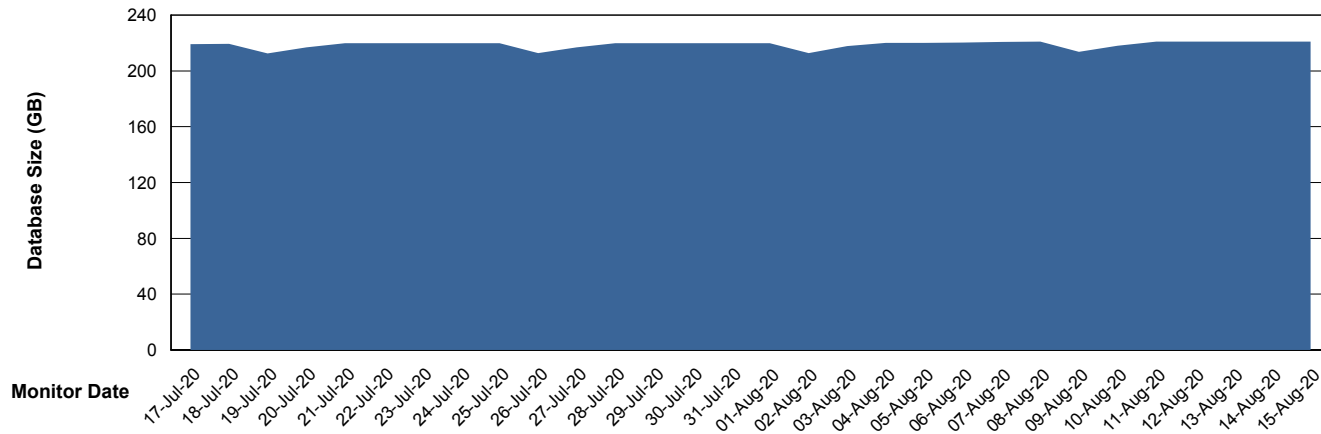

Customer LLG_Production
Database ID 53

Database Performance LLGDB_Standby

Weekly SLA Customer Report

Customer LLG_Production
Database ID 53

DATABASE SIZE LLGDB_BI02

Database growth over last month

DATABASE SIZE LLGDB_Production

Database growth over last month

Weekly SLA Customer Report

Customer LLG_Production
Database ID 53

Database Tablespace LLGDB_BI02

Date	Tablespace Name	Filesize (Gb)	Usedsize (Gb)	Percentage free
15-Aug-20	ABSDATA	100	41	59
	INDX	100	43	57
14-Aug-20	ABSDATA	100	41	59
	INDX	100	43	57
13-Aug-20	ABSDATA	100	41	59
	INDX	100	42	58
12-Aug-20	ABSDATA	100	41	59
	INDX	100	42	58
11-Aug-20	ABSDATA	100	41	59
	INDX	100	42	58
10-Aug-20	ABSDATA	100	41	59
	INDX	100	42	58
09-Aug-20	ABSDATA	100	41	59
	INDX	100	42	58