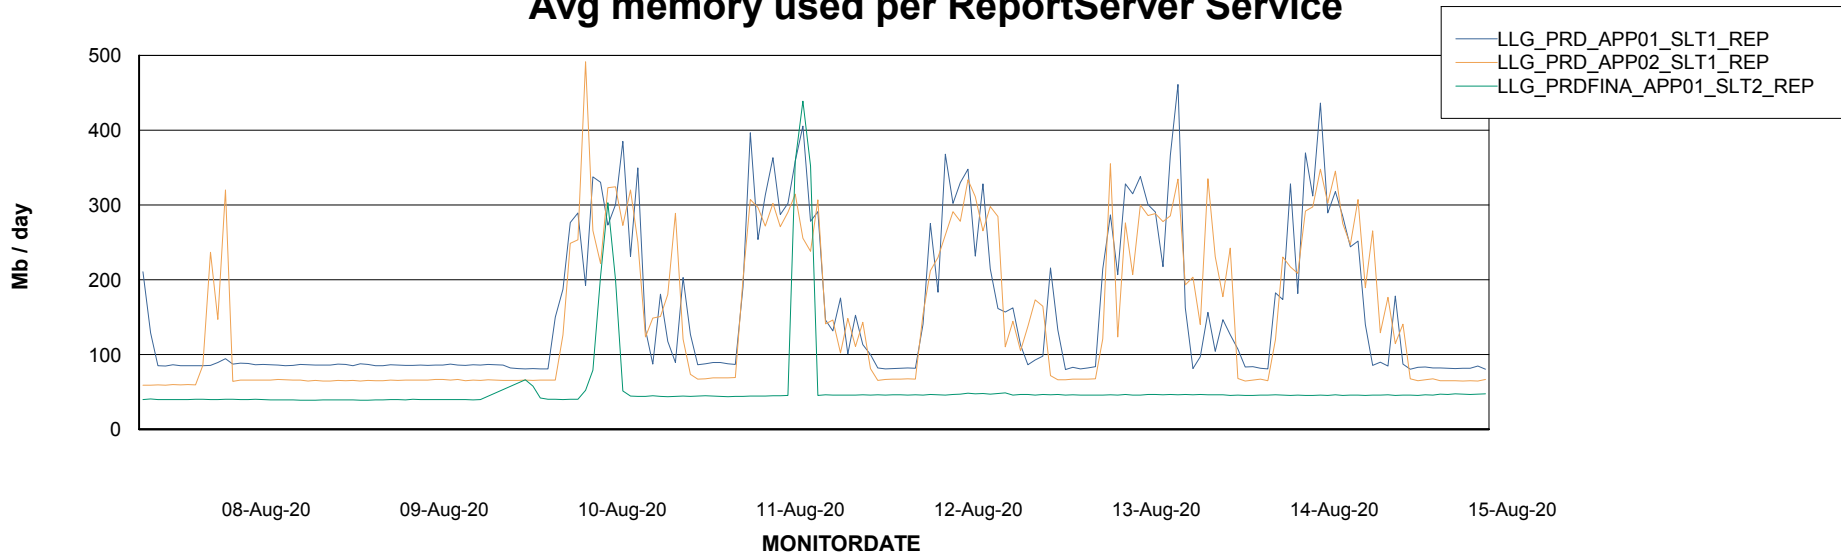

ABSSolute Application Server Services

Avg memory used per ReportServer Service