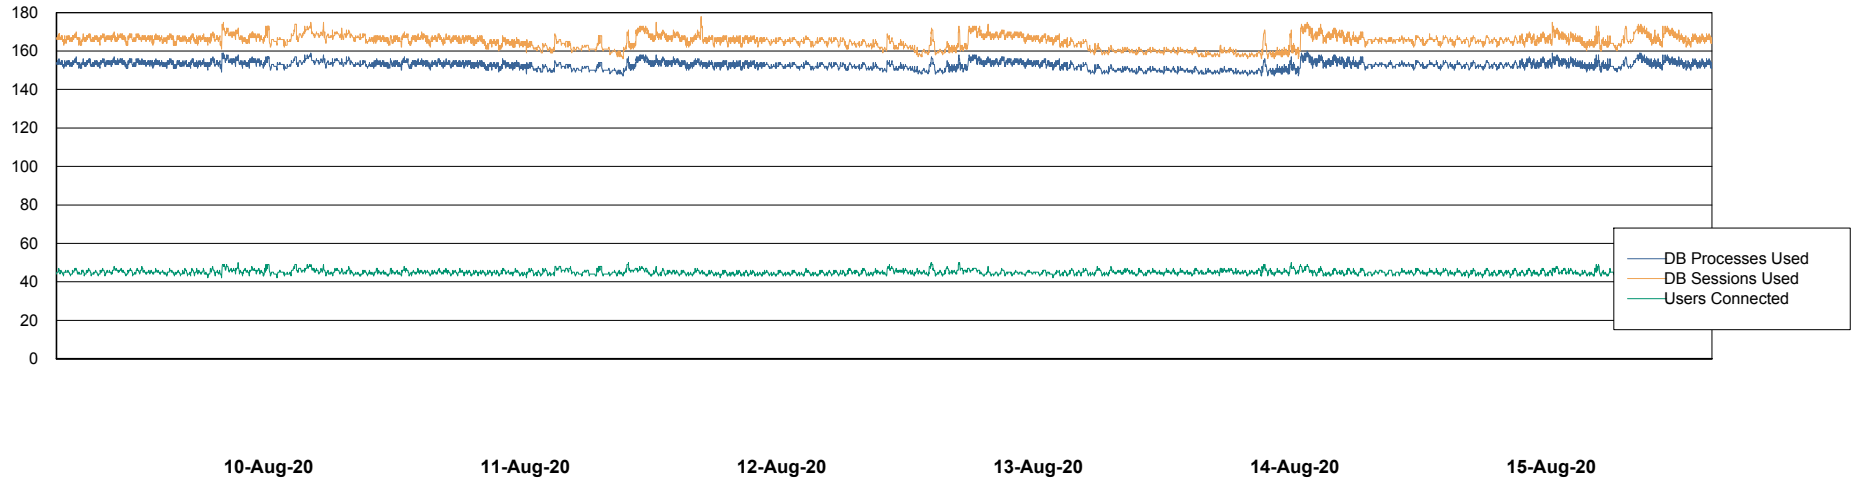

Database Performance LLGDB_BI02