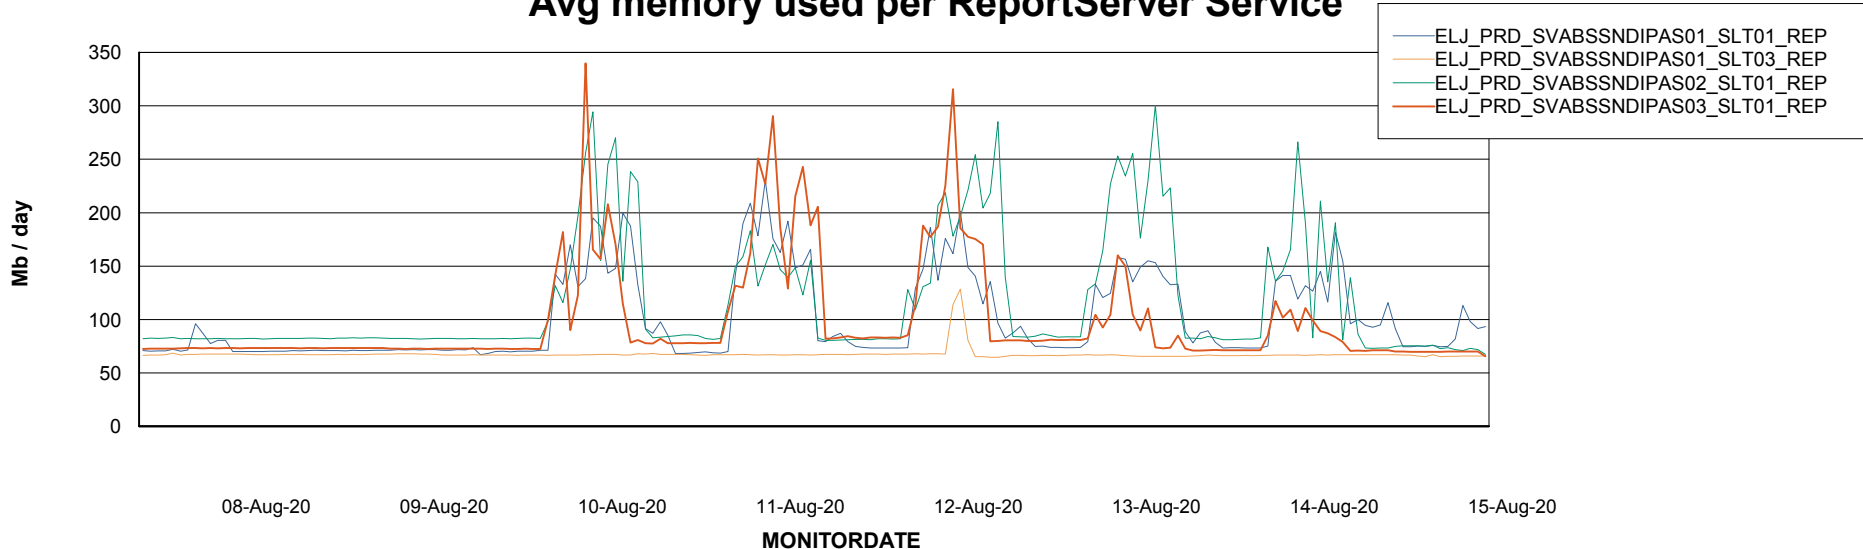

ABSSolute Application ReportServer Services

Avg memory used per ReportServer Service