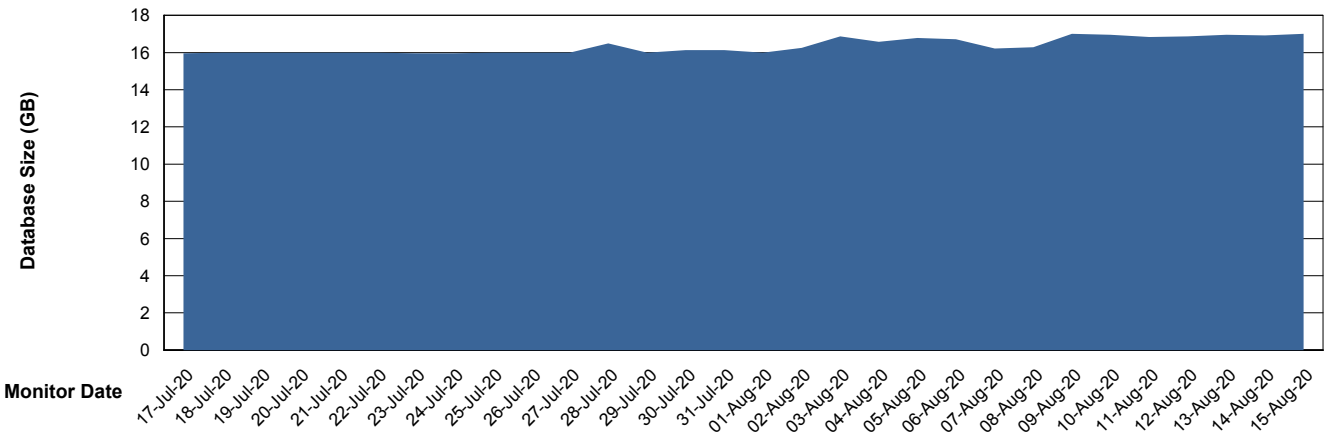

Customer ELJ Production
Database ID 72

Database Performance ELJDB_Standby

10-Aug-20 11-Aug-20 12-Aug-20 13-Aug-20 14-Aug-20 15-Aug-20

10-Aug-20 11-Aug-20 12-Aug-20 13-Aug-20 14-Aug-20 15-Aug-20

Weekly SLA Customer Report

Customer ELJ Production
Database ID 72

DATABASE SIZE ELJDB_PRD_BI

Database growth over last month

DATABASE SIZE ELJDB_Production

Database growth over last month

Weekly SLA Customer Report

Customer ELJ Production
Database ID 72