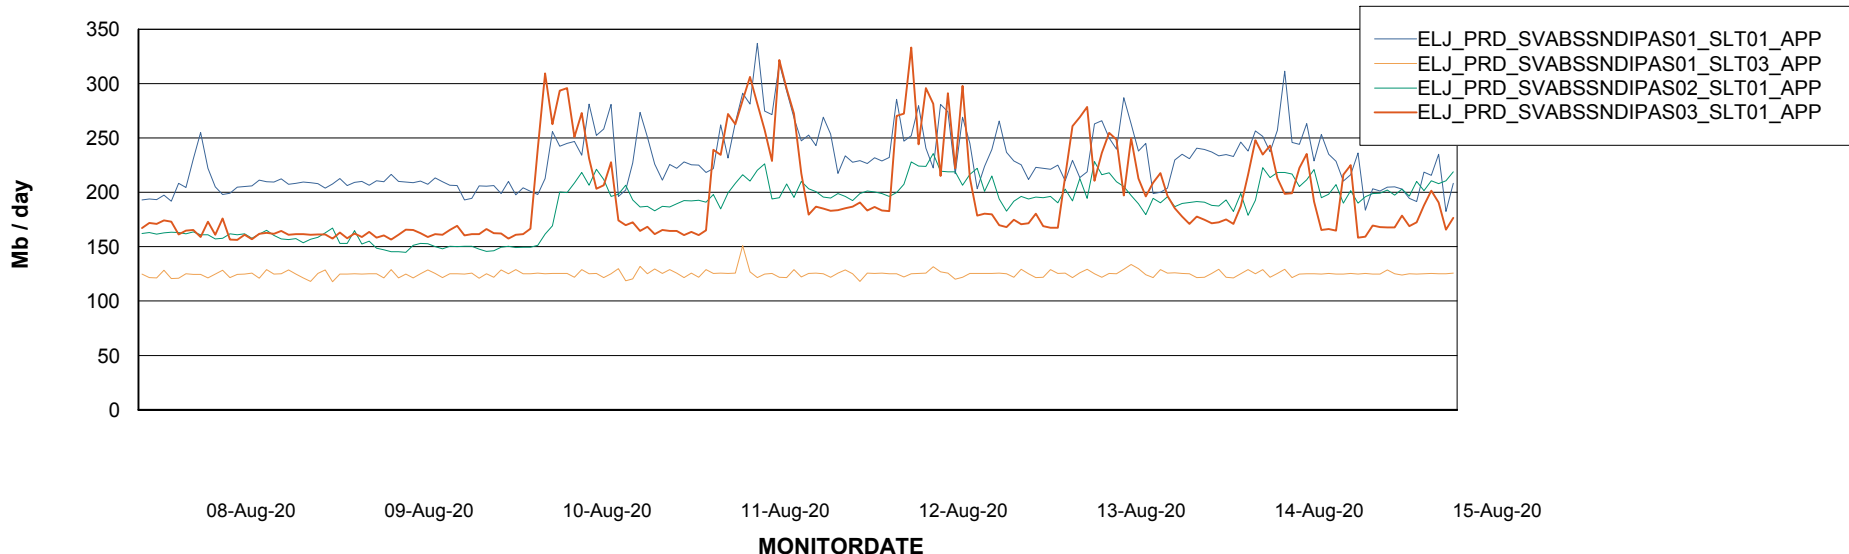

ABSSolute Application Server Services

Avg memory used per ABS Server Service