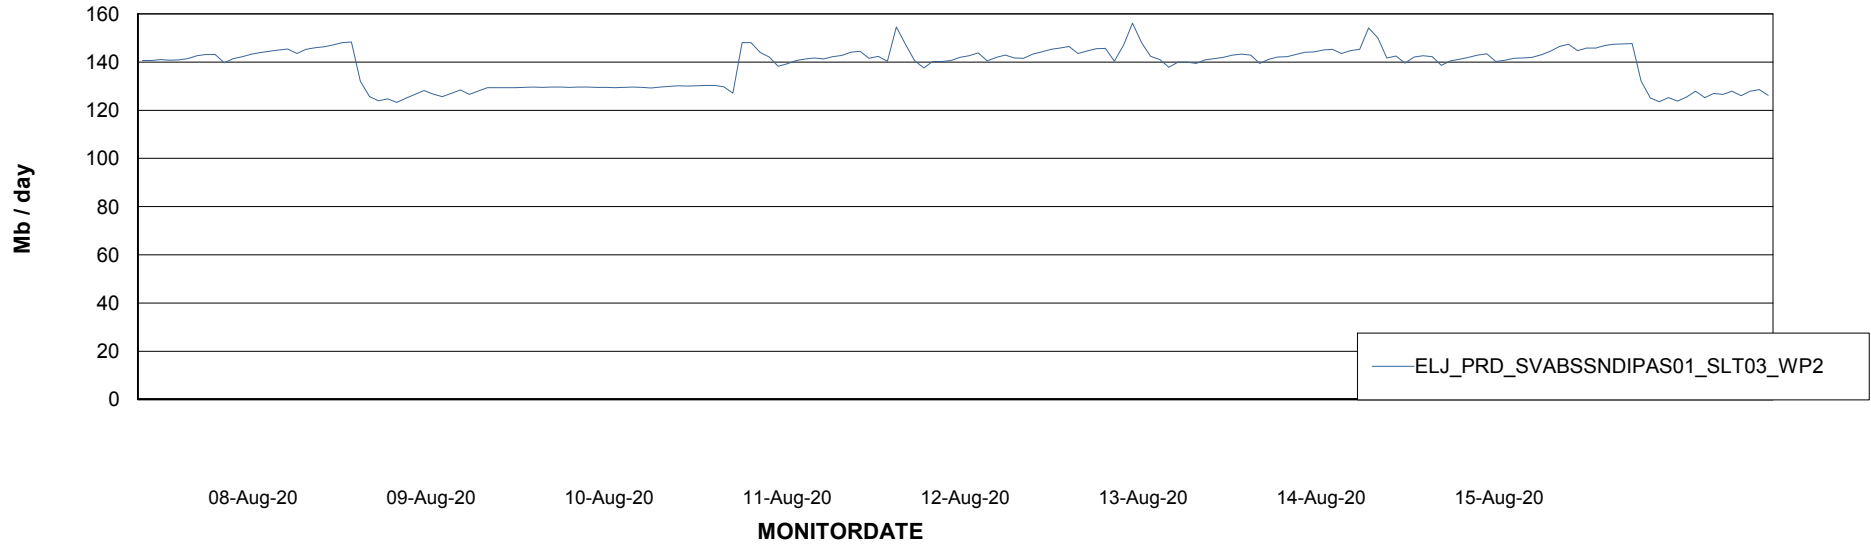

ABSSolute Application ReportServer Services

Avg memory used per ReportServer Service

Weekly SLA Customer Report

Customer ELJ Production
Database ID 72

ABSSolute Web Component Services

Avg memory used per ABS Web component