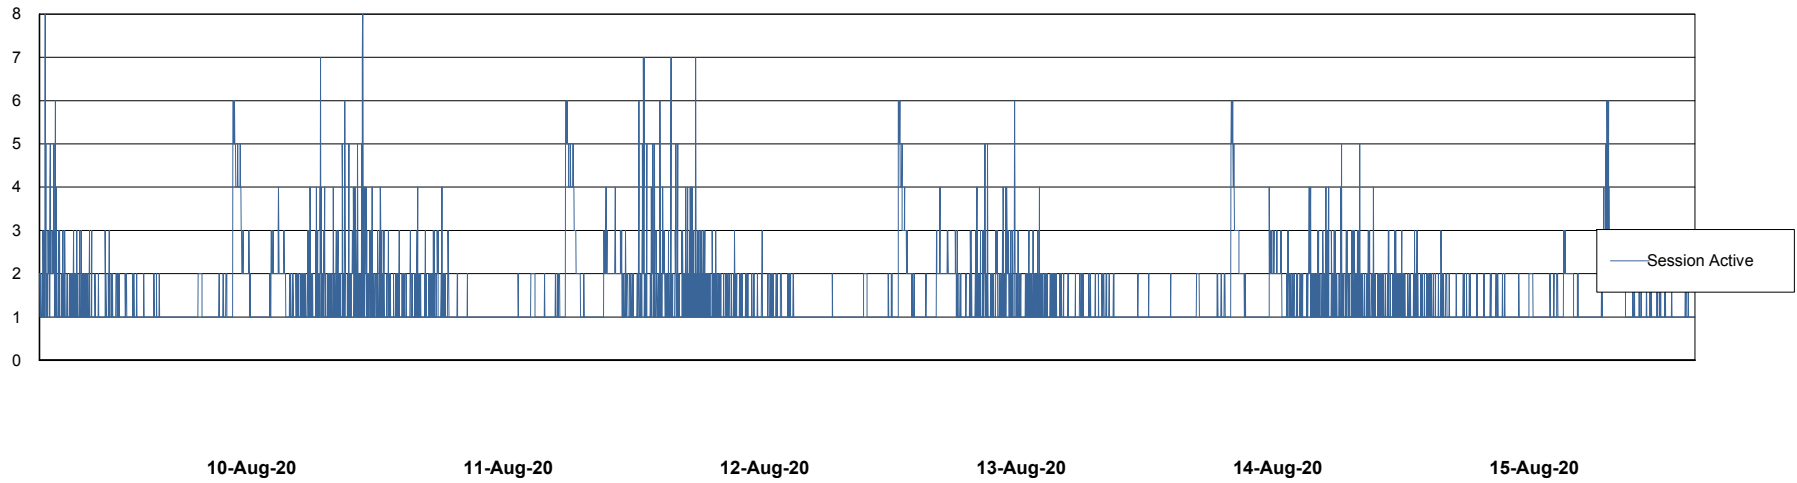

Weekly SLA Customer Report

Customer ELJ Production
Database ID 72

Database Performance ELJDB_PRD_BI

Weekly SLA Customer Report

Customer ELJ Production
Database ID 72

Database Performance ELJDB_Production

Weekly SLA Customer Report