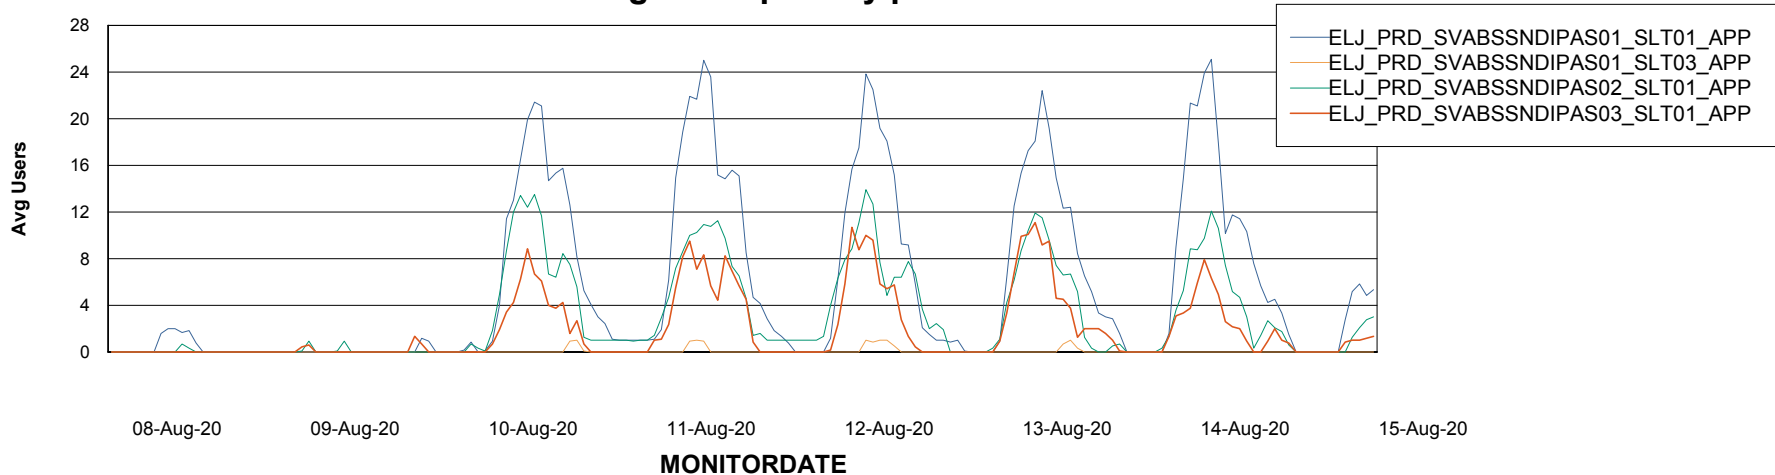

Weekly SLA Customer Report

Customer ELJ Production
Database ID 72

ABSSolute Application Server Services

Avg memory used per ABS Server Service

Avg users per day per ABS server

Weekly SLA Customer Report

Customer ELJ Production
Database ID 72