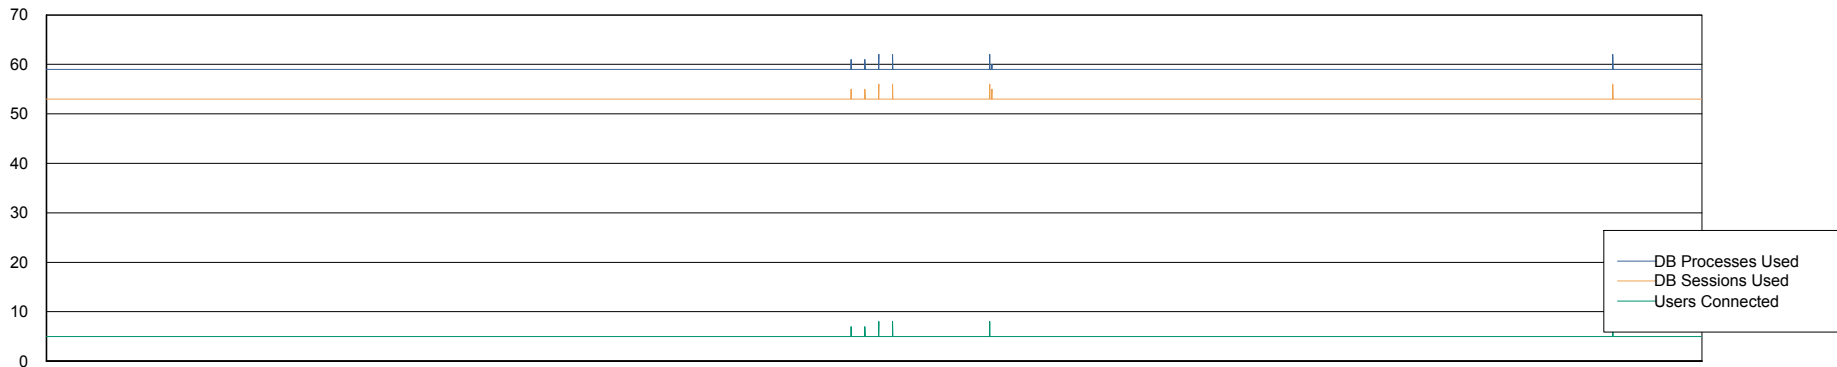

Database Performance ELJDB_Standby

10-Aug-20 11-Aug-20 12-Aug-20 13-Aug-20 14-Aug-20 15-Aug-20