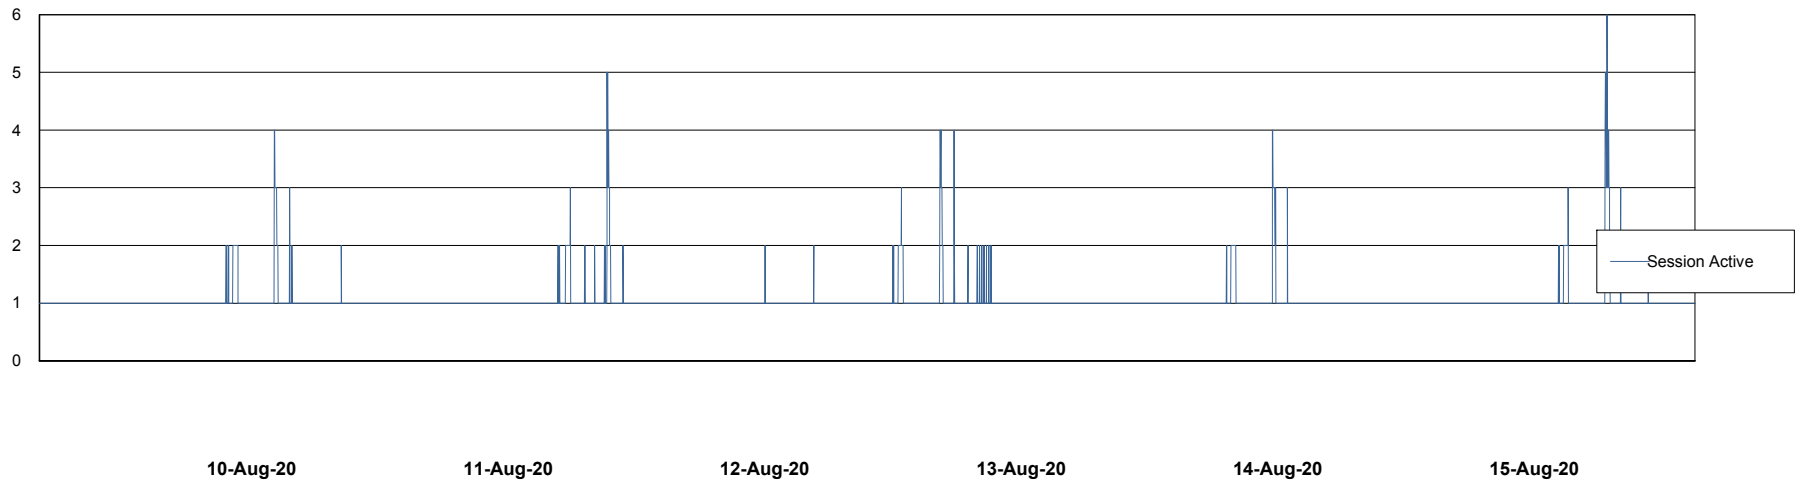

Database Performance ELJDB_PRD_BI