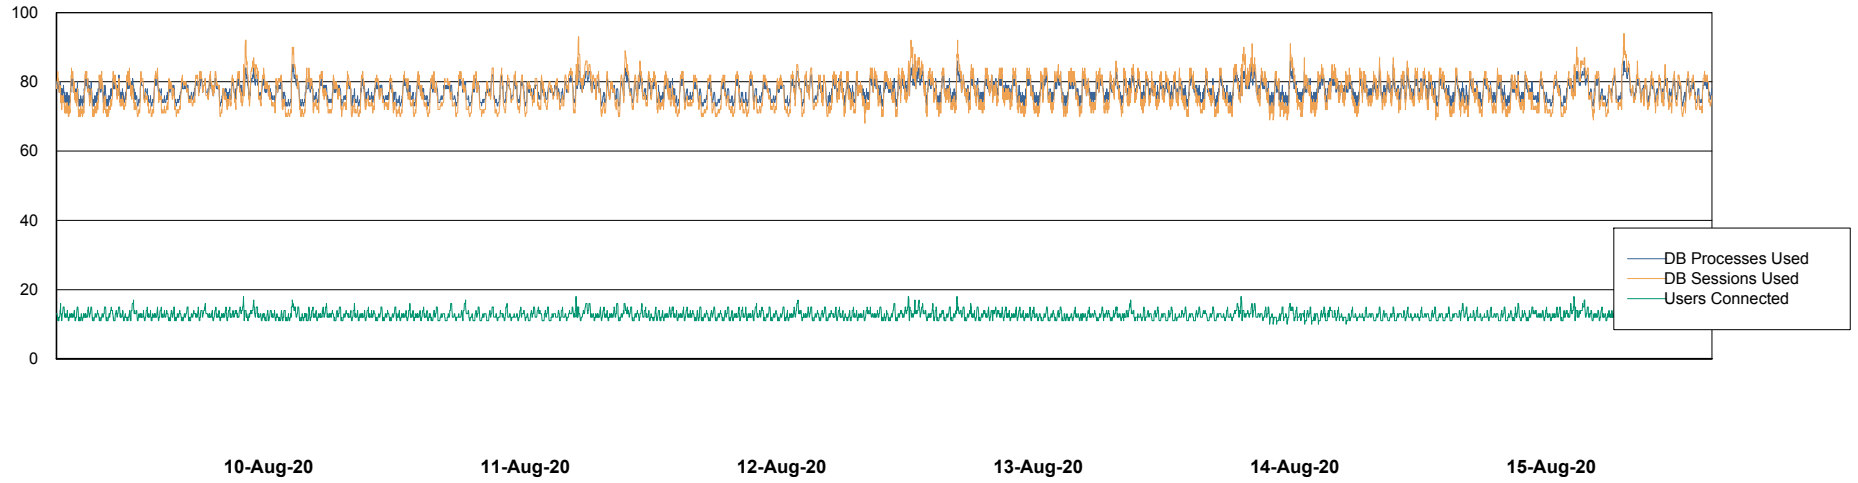

Database Performance ELJDB_PRD_BI