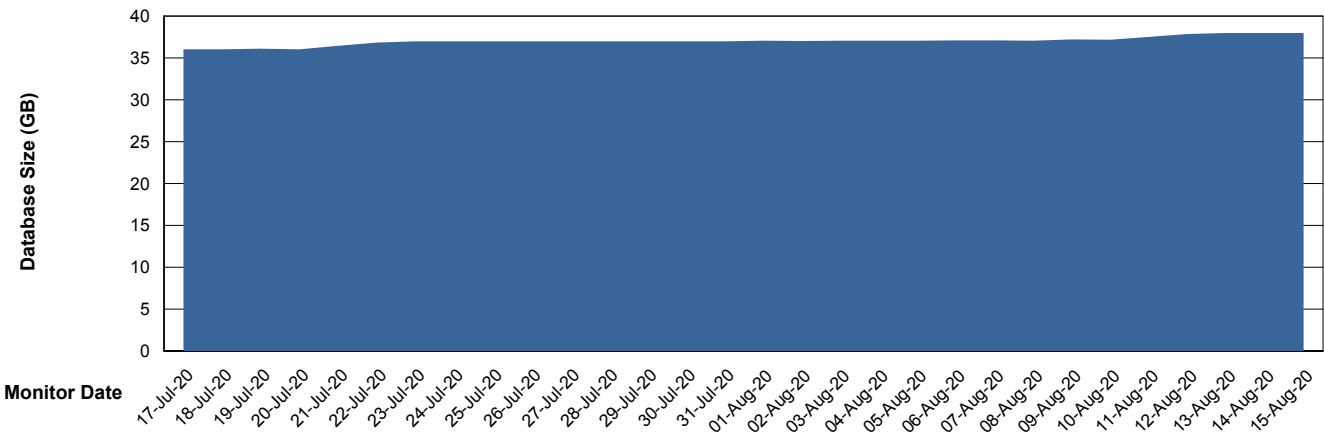

Customer ELJ Production
Database ID 72

DATABASE SIZE ELJDB_PRD_BI

Database growth over last month

DATABASE SIZE ELJDB_Production

Database growth over last month

Weekly SLA Customer Report

Customer ELJ Production
Database ID 72

Database Tablespace		ELJDB_PRD_BI		
Date	Tablespace Name	Filesize (Gb)	Usedsize (Gb)	Percentage free
15-Aug-20	ABSDATA	7	6	14
	INDX	7	6	14
14-Aug-20	ABSDATA	7	6	14
	INDX	7	6	14
13-Aug-20	ABSDATA	7	6	14
	INDX	7	6	14
12-Aug-20	ABSDATA	7	6	14
	INDX	7	6	14
11-Aug-20	ABSDATA	7	6	14
	INDX	7	6	14
10-Aug-20	ABSDATA	7	6	14
	INDX	7	6	14
09-Aug-20	ABSDATA	7	6	14
	INDX	7	6	14