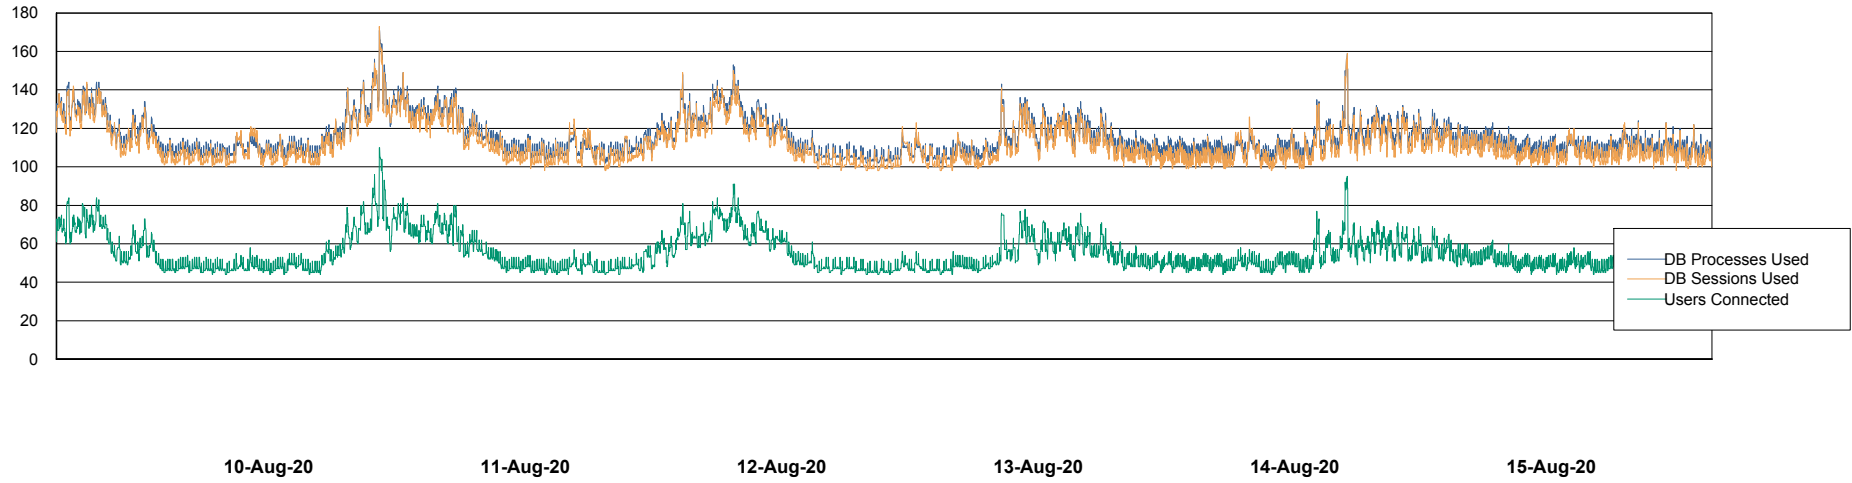

Weekly SLA Customer Report

Customer ELJ Production
Database ID 72

Database Performance ELJDB_PRD_BI

Weekly SLA Customer Report

Customer ELJ Production
Database ID 72

Database Performance ELJDB_Production

Weekly SLA Customer Report