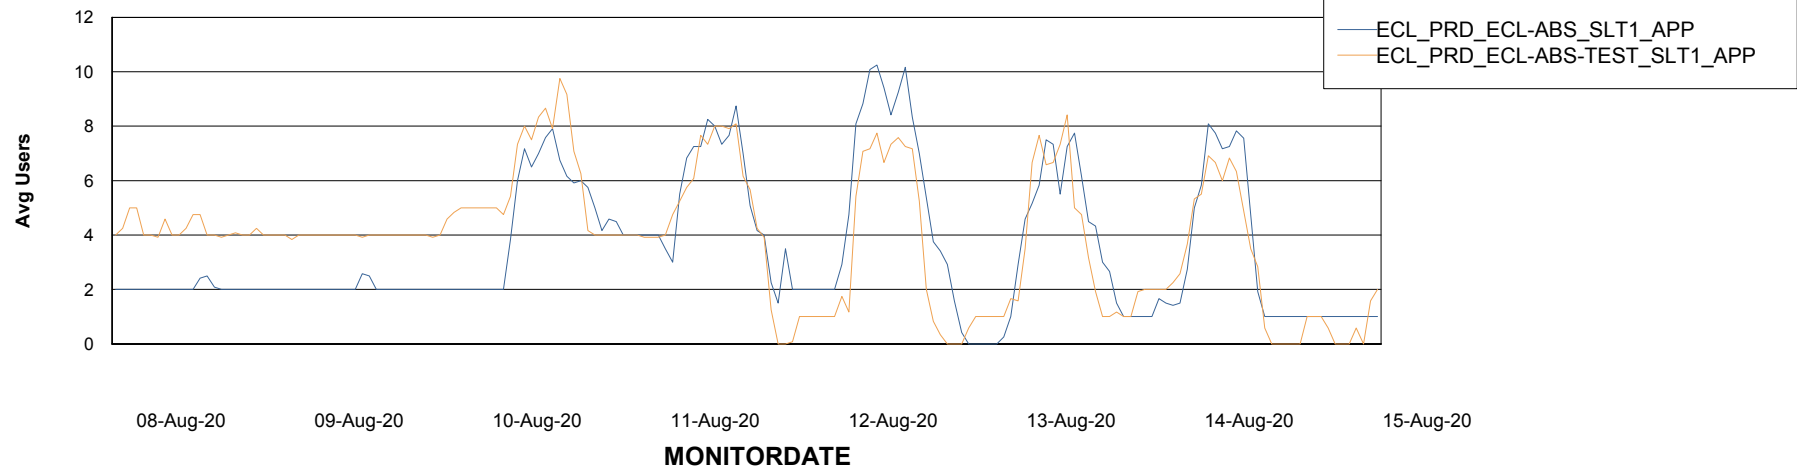

Avg users per day per ABS server