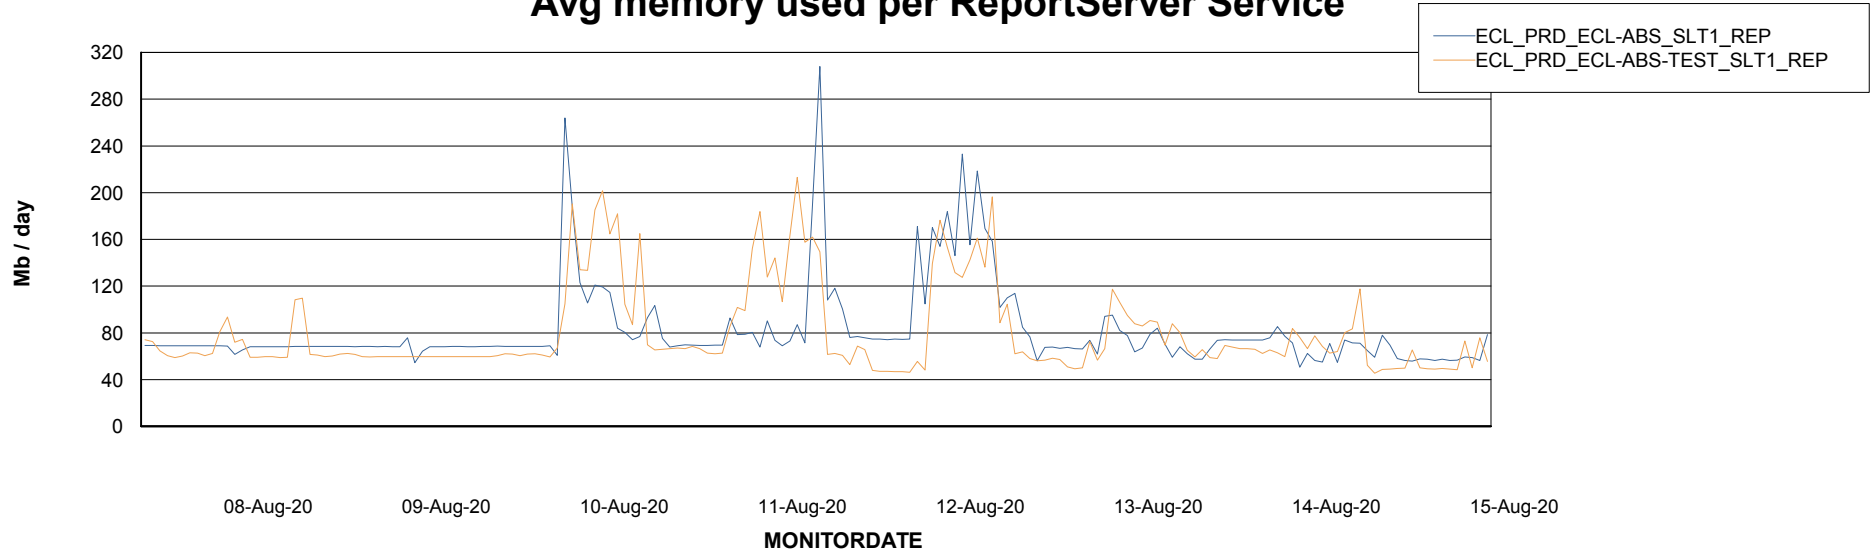

ABSSolute Application ReportServer Services

Avg memory used per ReportServer Service