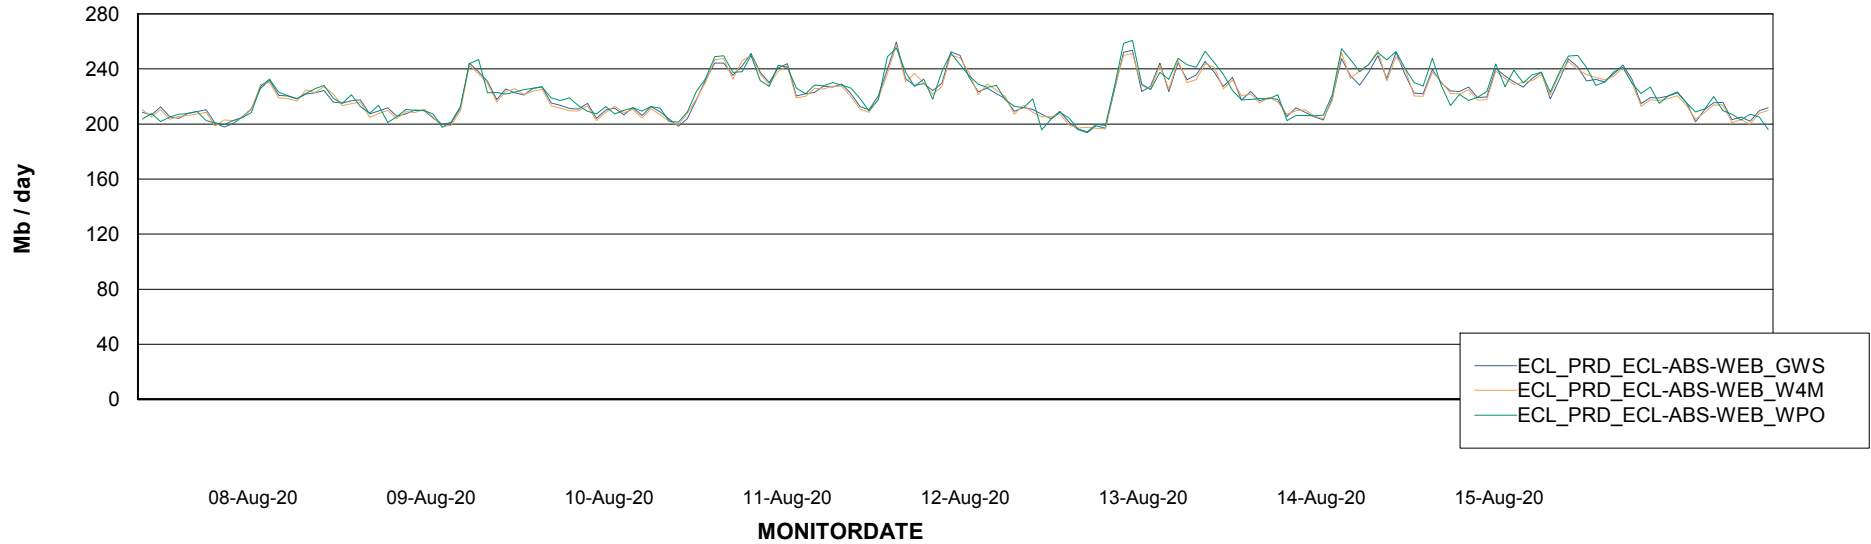

ABSSolute Web Component Services

Avg memory used per ABS Web component