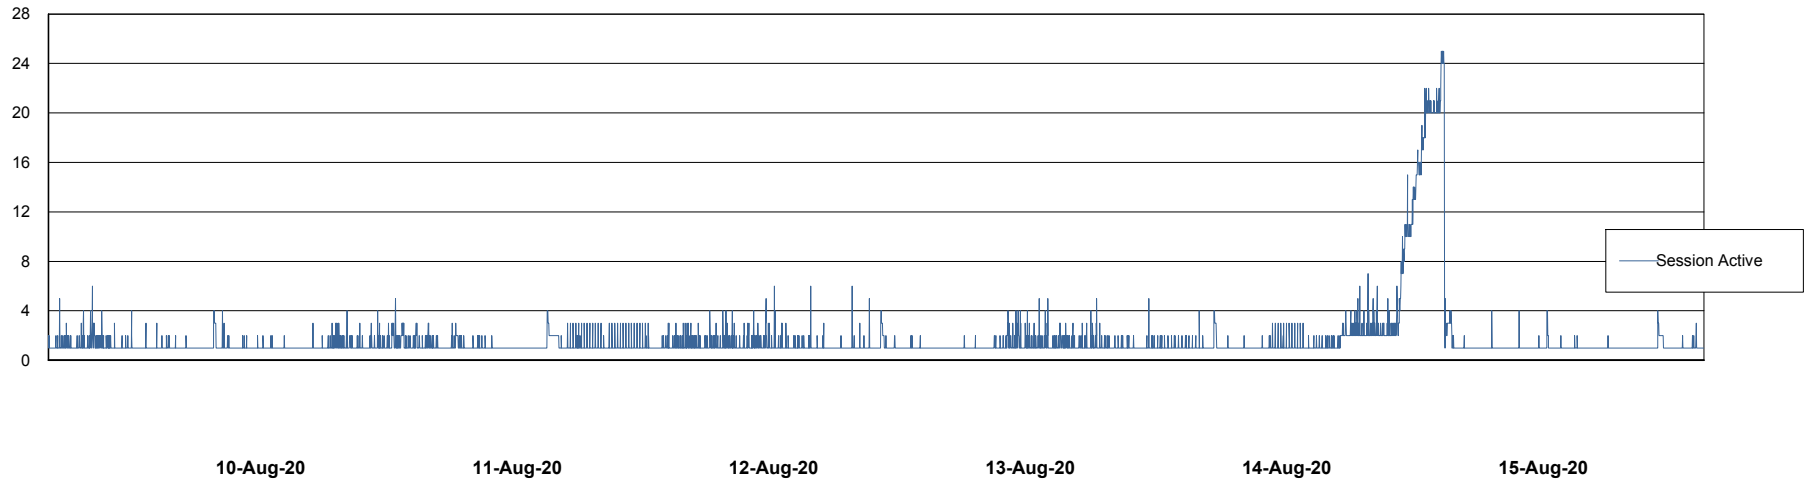

Database Performance ECLDB_Production