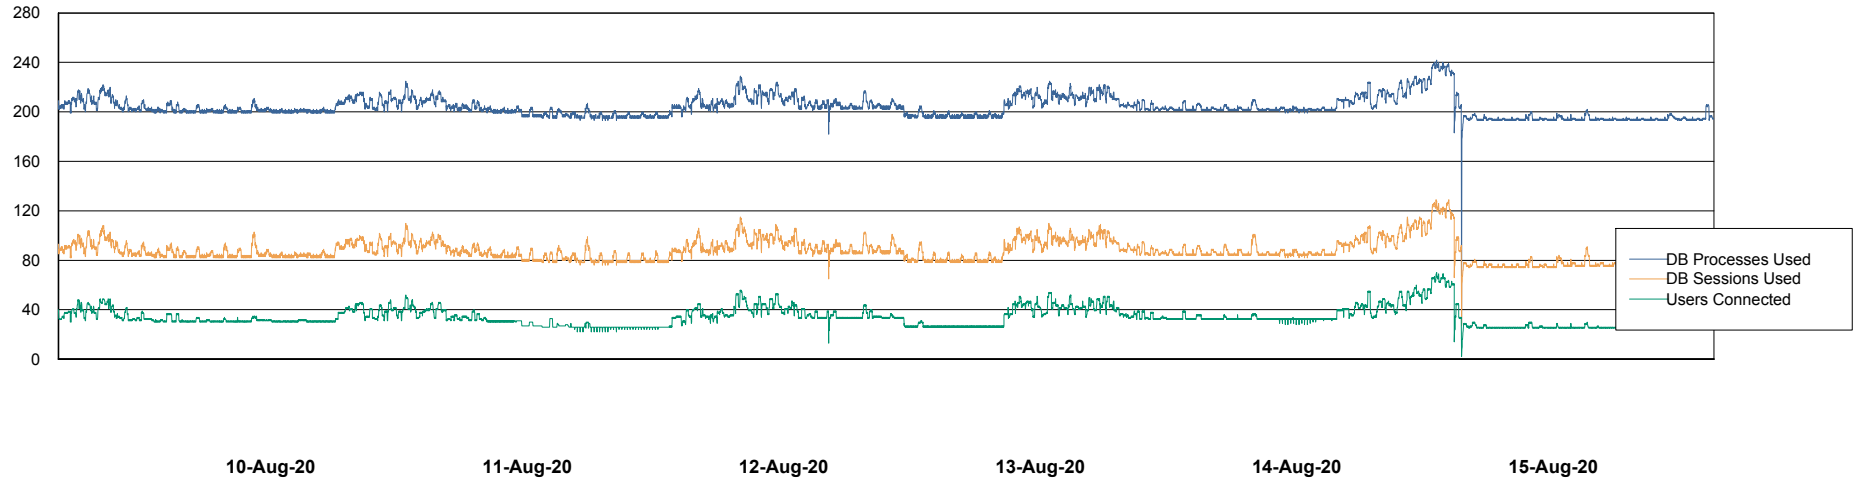

Database Performance ECLDB_Production