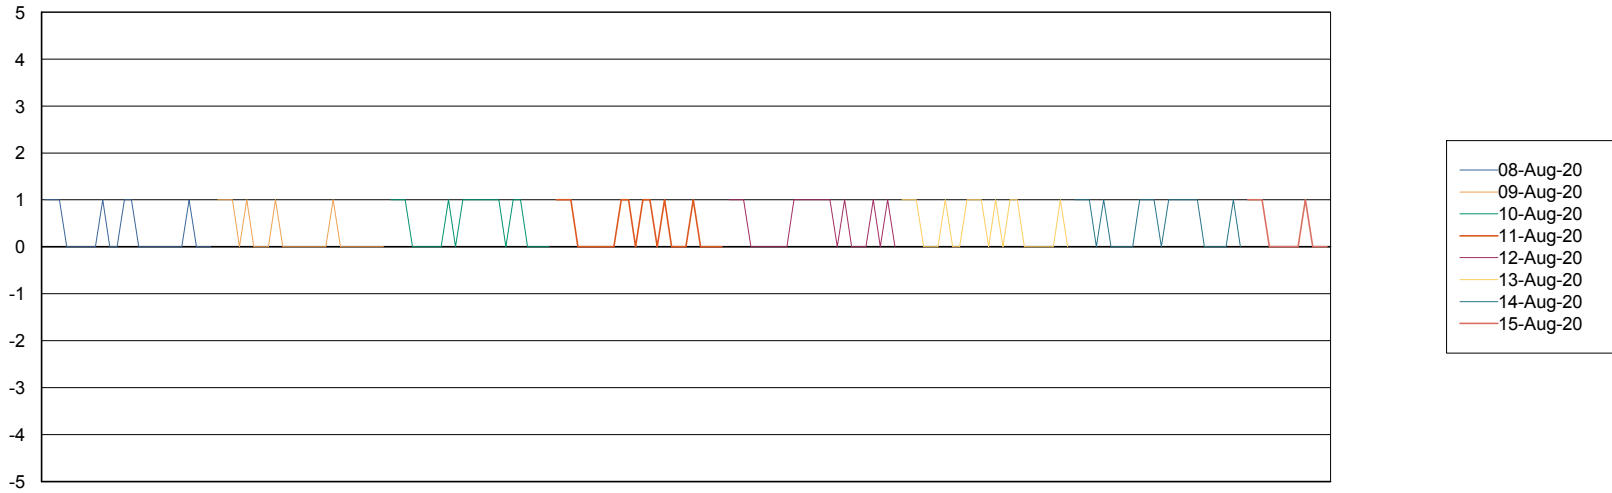

Recovery lag for last 7 days