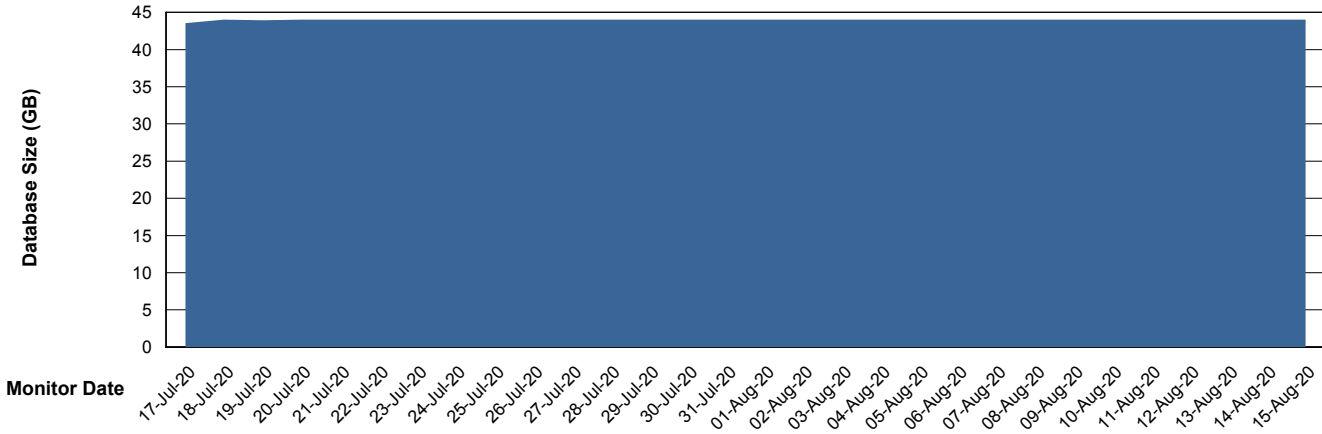

DATABASE SIZE ECLDB_Production

Database growth over last month

Database Tablespace ECLDB_Production

Date	Tablespace Name	Filesize (Gb)	Usedsize (Gb)	Percentage free
15-Aug-20	ABSDATA	46	40	13
	INDX	8	2	75
14-Aug-20	ABSDATA	46	40	13
	INDX	8	2	75
13-Aug-20	ABSDATA	46	40	13
	INDX	8	2	75
12-Aug-20	ABSDATA	46	40	13
	INDX	8	2	75
11-Aug-20	ABSDATA	46	40	13
	INDX	8	2	75
10-Aug-20	ABSDATA	46	40	13
	INDX	8	2	75
09-Aug-20	ABSDATA	46	40	13
	INDX	8	2	75