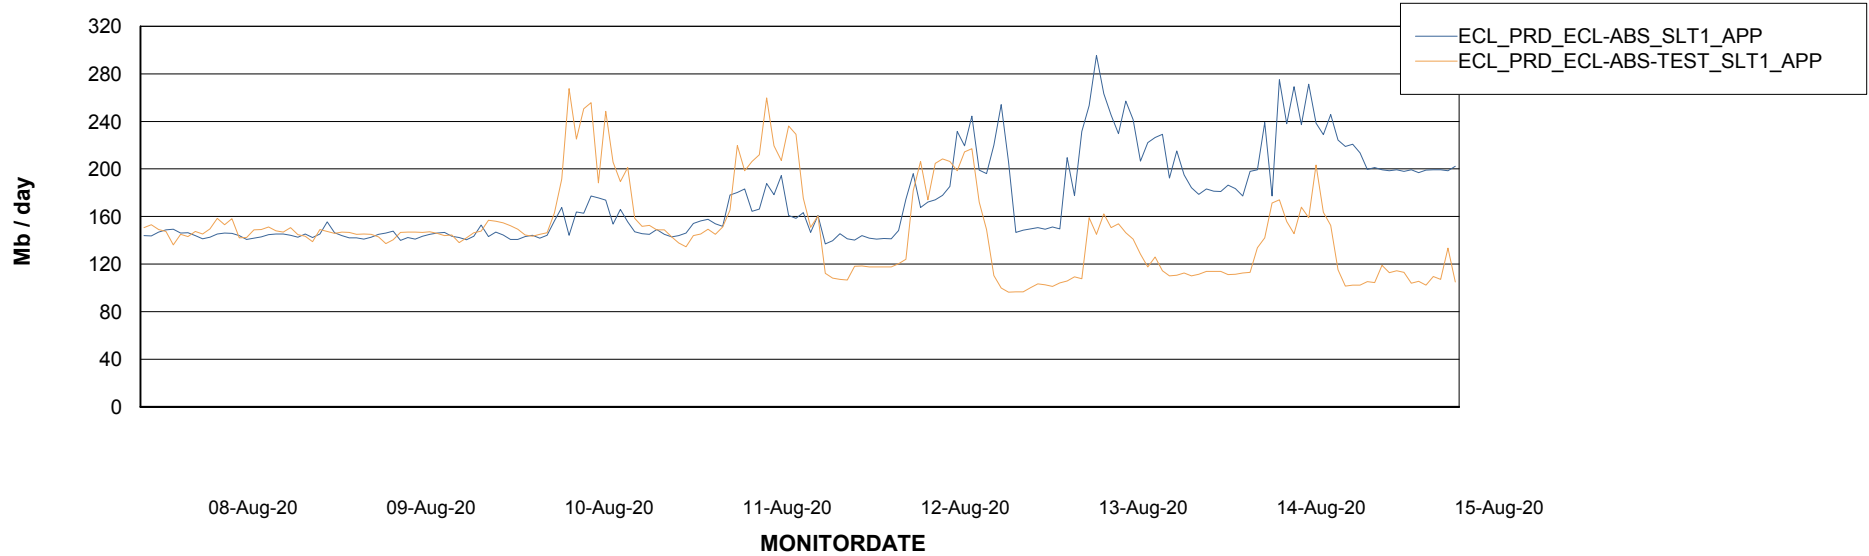

ABSSolute Application Server Services

Avg memory used per ABS Server Service