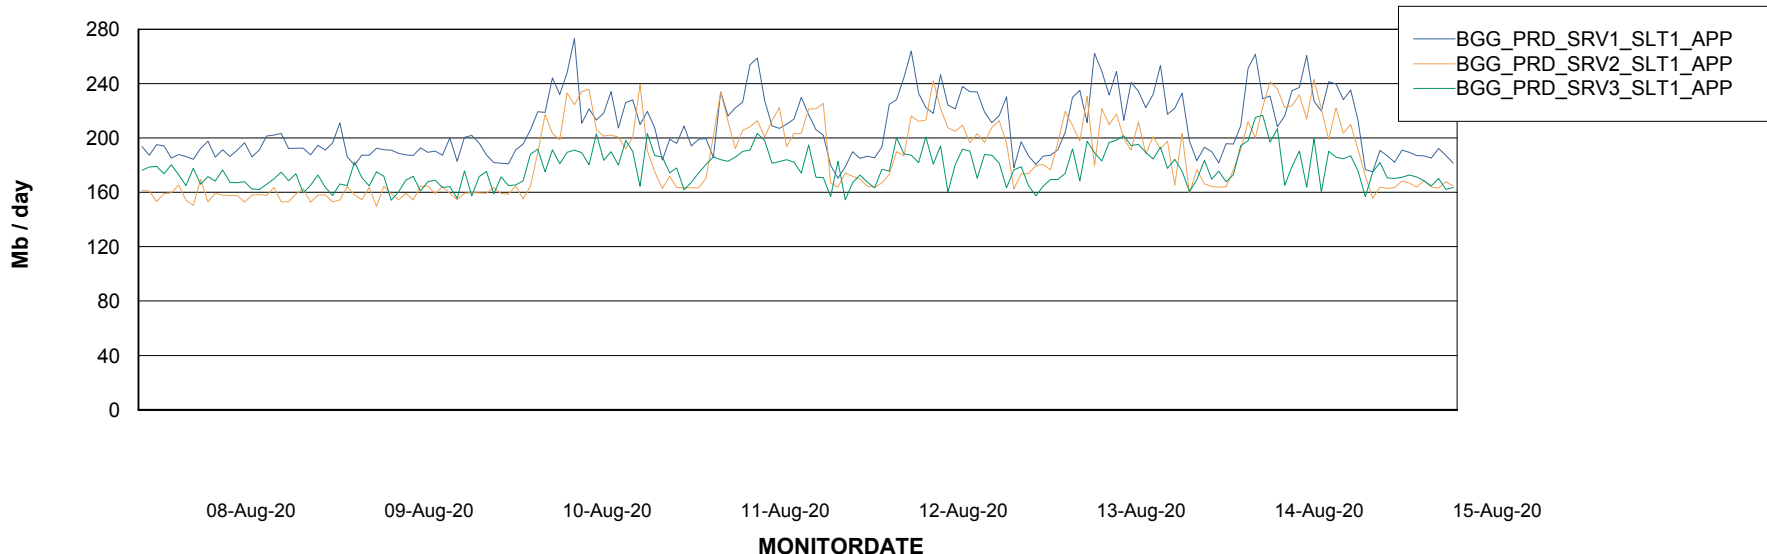

ABSSolute Application Server Services

Avg memory used per ABS Server Service