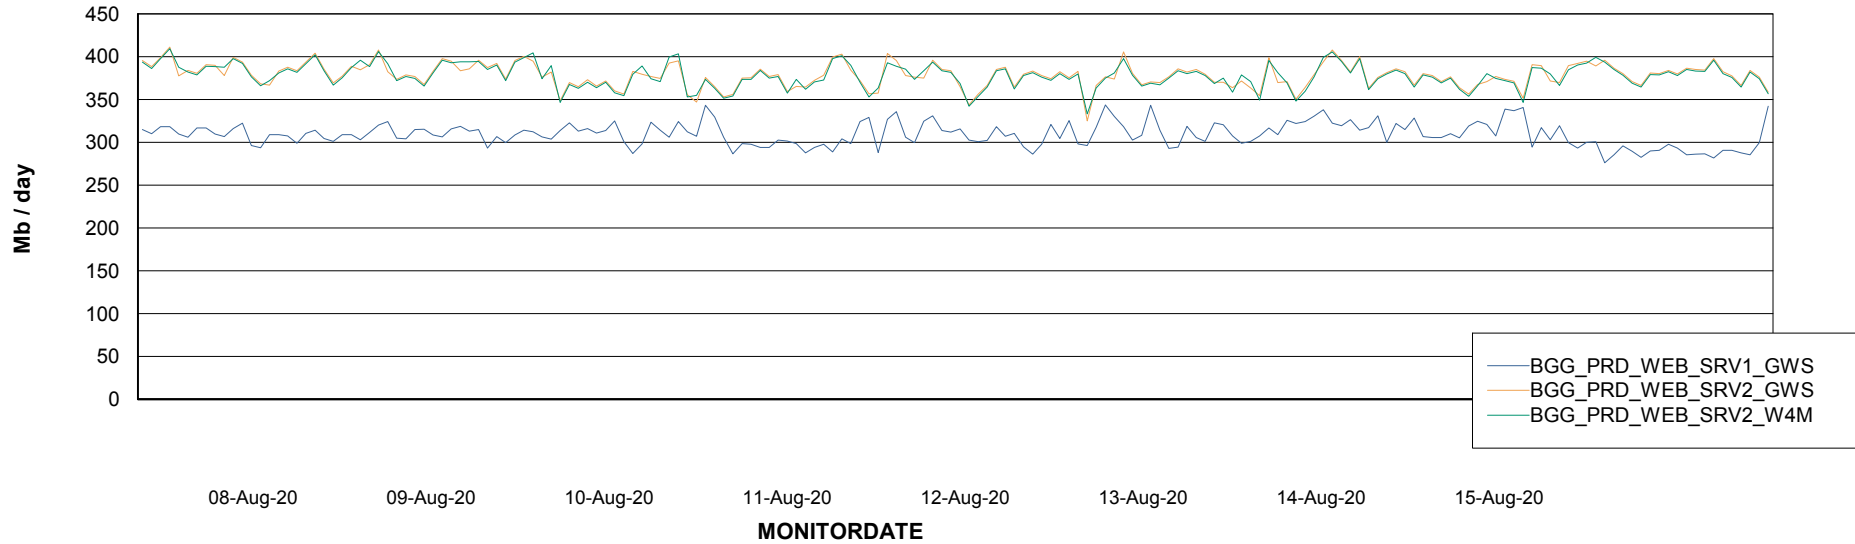

ABSSolute Web Component Services

Avg memory used per ABS Web component