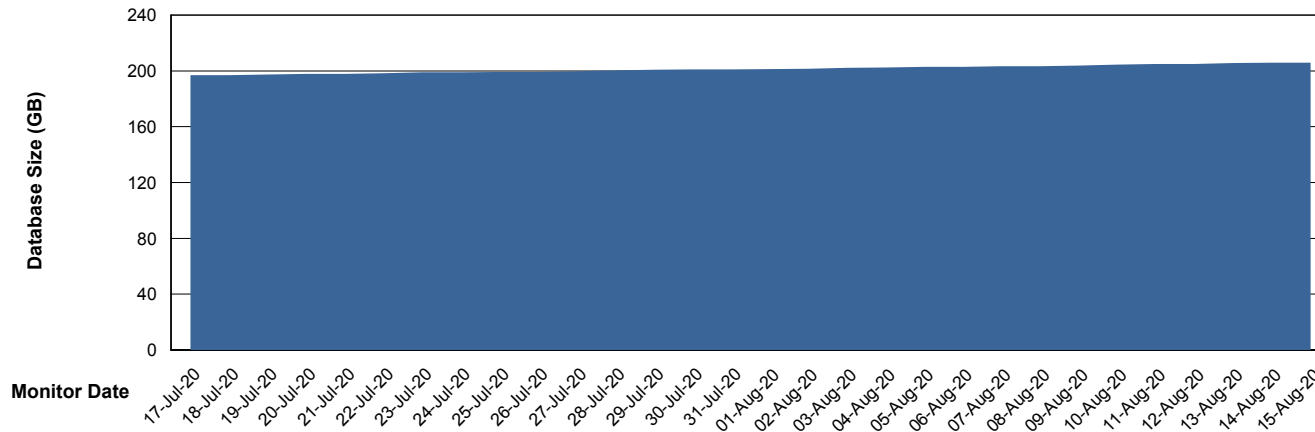

DATABASE SIZE BGGDB_Production

Database growth over last month