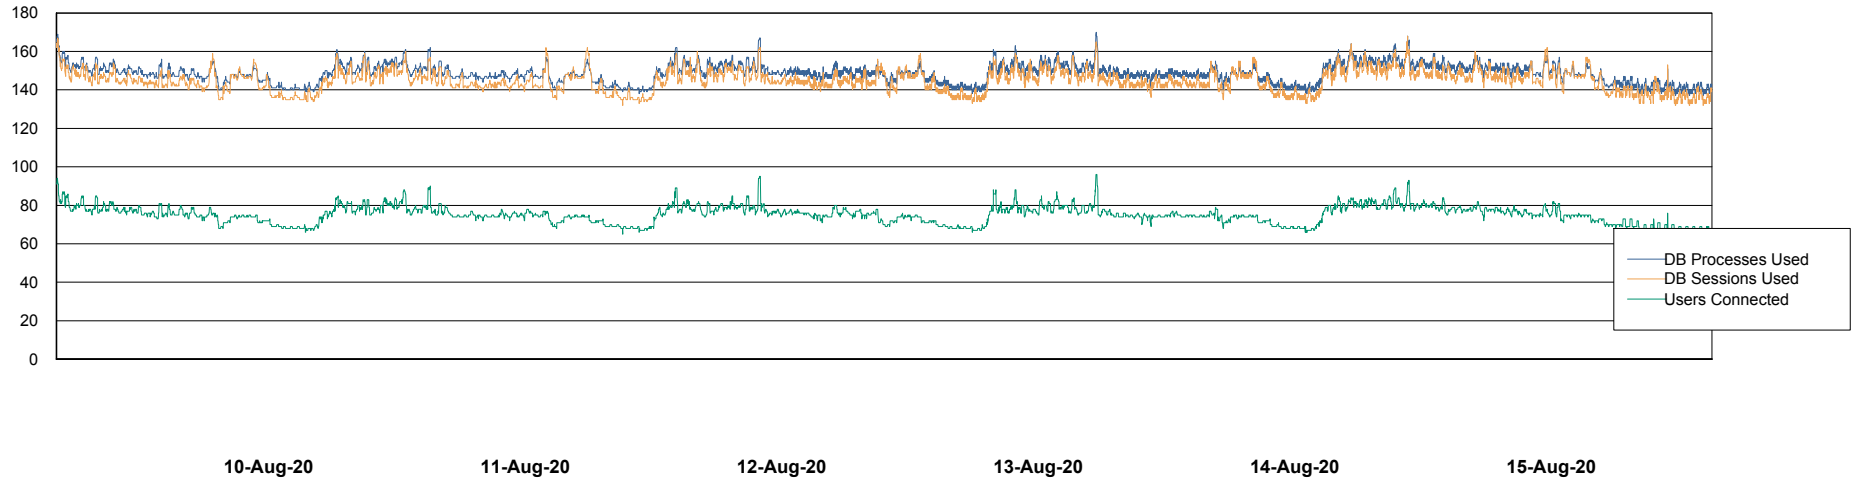

Weekly SLA Customer Report

Customer BGG_Production
Database ID 58

Database Performance BGGDB_BI

Weekly SLA Customer Report

Customer BGG_Production
Database ID 58

Database Performance BGGDB_Production

Weekly SLA Customer Report