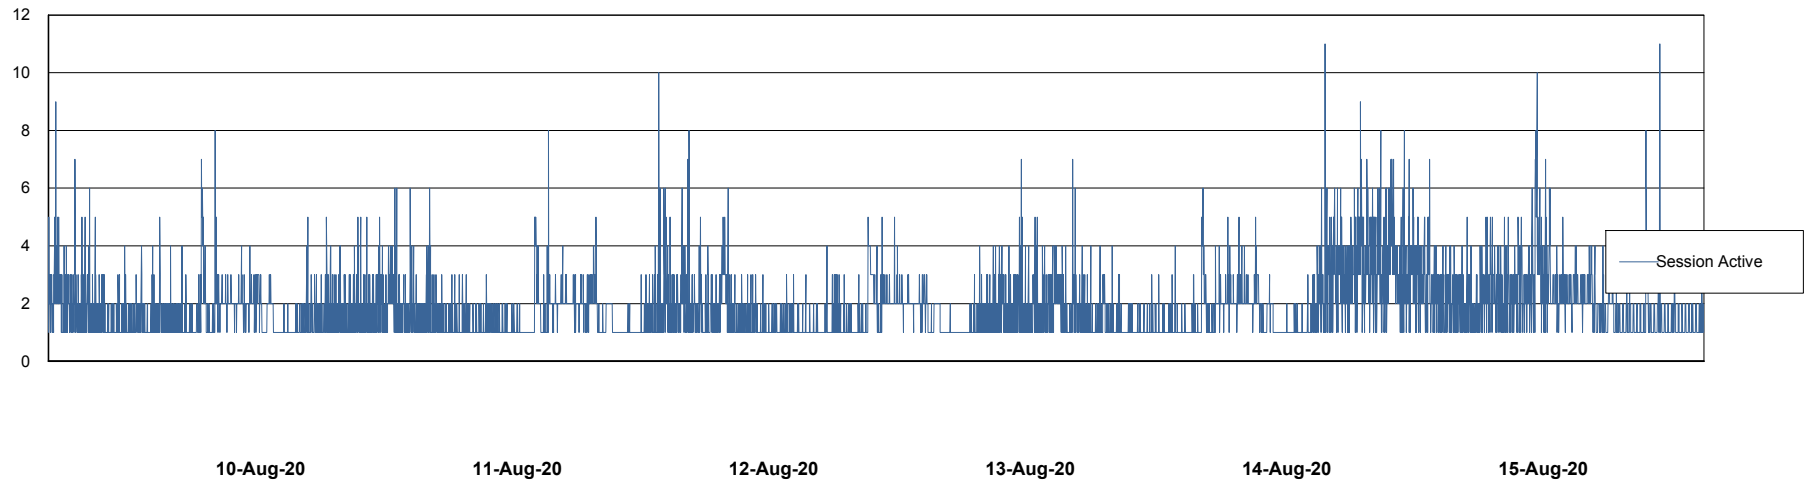

Weekly SLA Customer Report

Customer BGG_Production
Database ID 58

Database Performance BGGDB_BI

Weekly SLA Customer Report

Customer BGG_Production
Database ID 58

Database Performance BGGDB_Production

Weekly SLA Customer Report