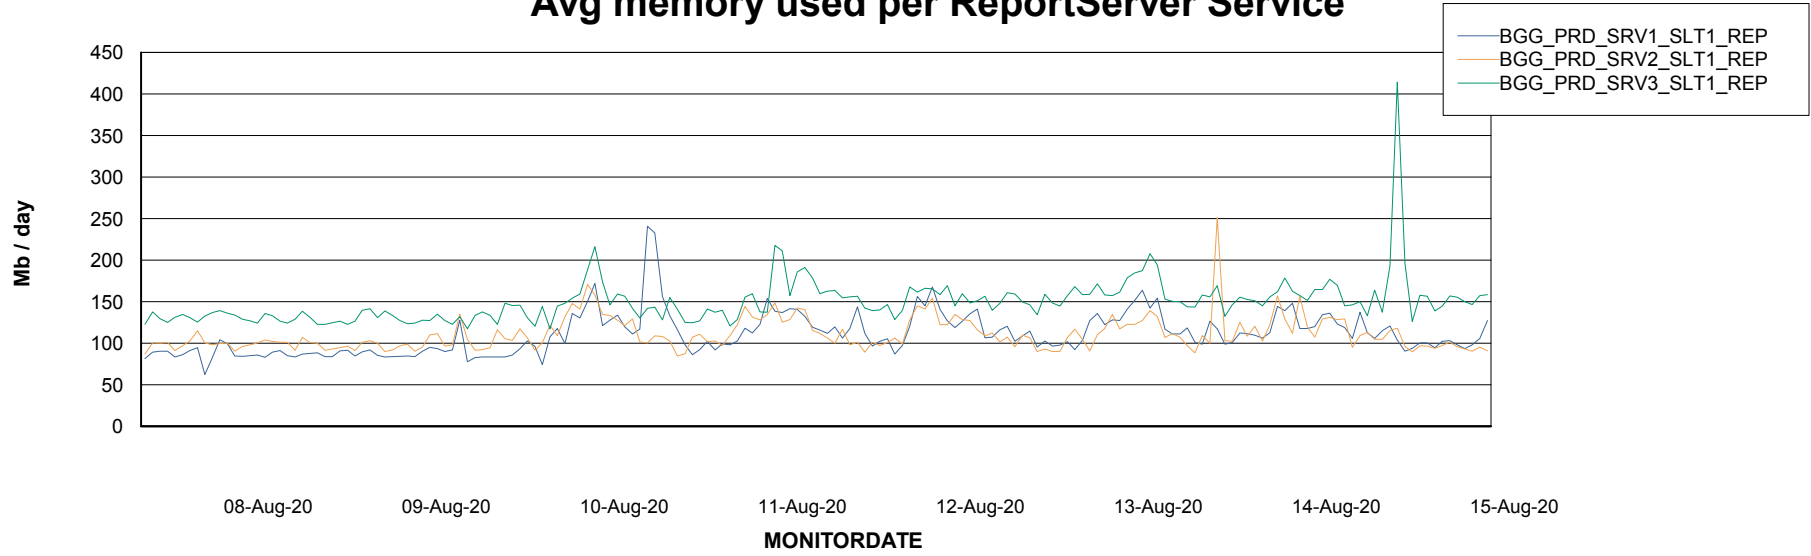

Avg memory used per ABS Server Service

Avg users per day per ABS server

Weekly SLA Customer Report

Customer BGG_Production
Database ID 58

ABSSolute Application ReportServer Services

Avg memory used per ReportServer Service