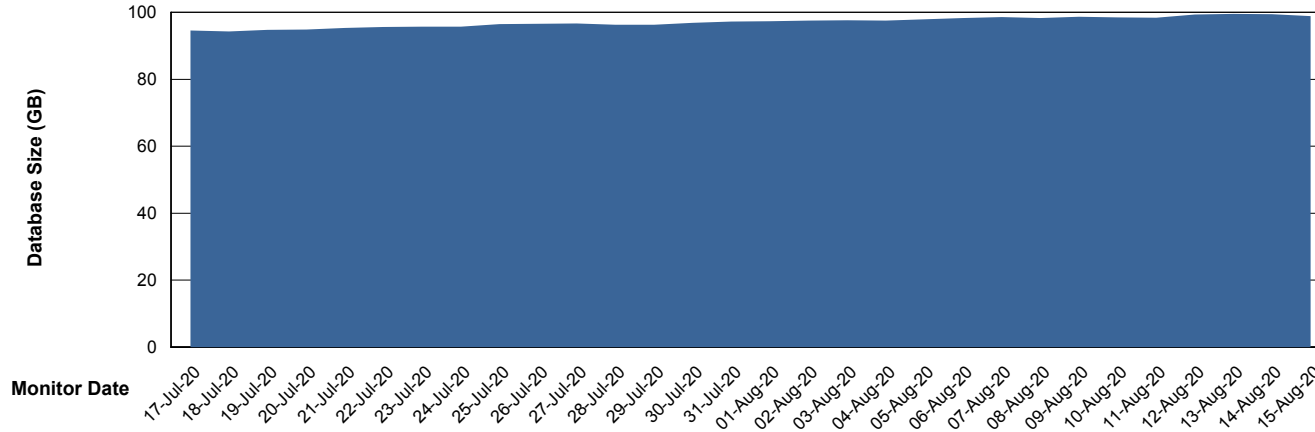

Customer BGG_Production
Database ID 58

Database Performance BGGDB_Standby

Weekly SLA Customer Report

Customer BGG_Production
Database ID 58

DATABASE SIZE BGGDB_BI

Database growth over last month

DATABASE SIZE BGGDB_Production

Database growth over last month

Weekly SLA Customer Report

Customer BGG_Production
Database ID 58

Database Tablespace		BGGDB_BI		
Date	Tablespace Name	Filesize (Gb)	Usedsize (Gb)	Percentage free
15-Aug-20	ABSDATA	54	48	11
	INDX	58	51	12
14-Aug-20	ABSDATA	54	48	11
	INDX	58	51	12
13-Aug-20	ABSDATA	54	48	11
	INDX	58	51	12
12-Aug-20	ABSDATA	54	47	13
	INDX	58	50	14
11-Aug-20	ABSDATA	54	47	13
	INDX	58	50	14
10-Aug-20	ABSDATA	54	47	13
	INDX	58	50	14
09-Aug-20	ABSDATA	54	47	13
	INDX	58	50	14