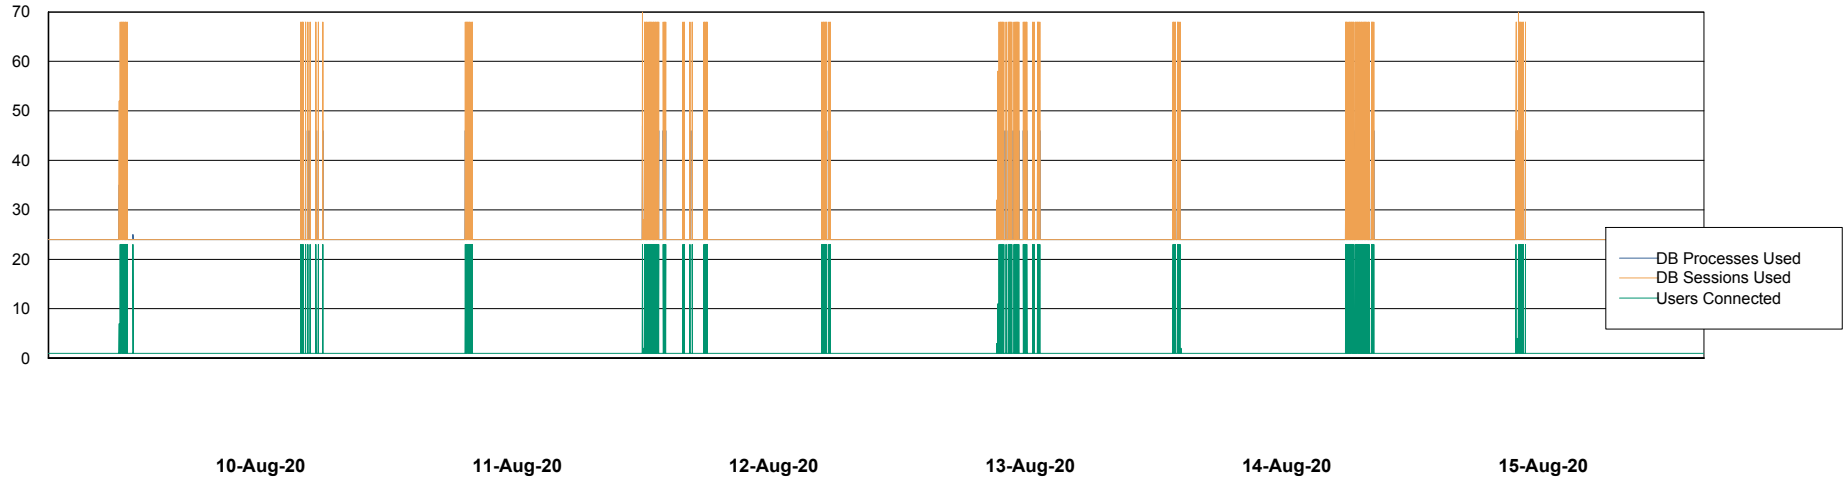

Weekly SLA Customer Report

Customer AUJ_Production
Database ID 41

Database Performance AUJ_DB4_Primary

Weekly SLA Customer Report

Customer AUJ_Production
Database ID 41

Database Performance AUJ_DB5_Standby

Weekly SLA Customer Report

Customer AUJ_Production
Database ID 41

Database Performance AUJ_DB6_Standby2

Weekly SLA Customer Report

Customer AUJ_Production
Database ID 41

Database Performance AUJDB_BI

Weekly SLA Customer Report