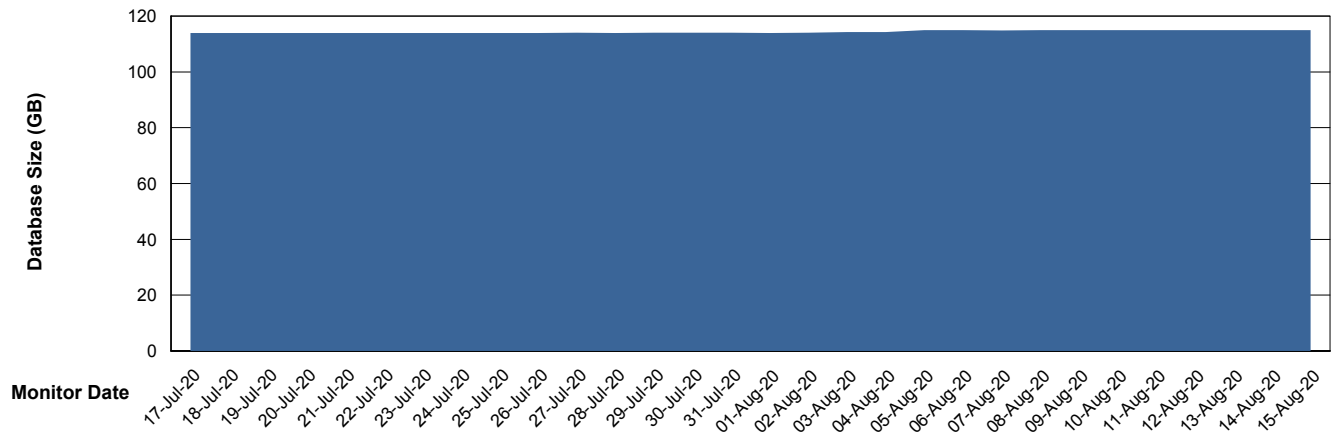

Customer AUJ_Production
Database ID 41

Database Performance AUJDB_BI_TS1

Weekly SLA Customer Report

Customer AUJ_Production
Database ID 41

DATABASE SIZE AUJ_DB4_Primary

Database growth over last month

DATABASE SIZE AUJDB_BI

Database growth over last month

Weekly SLA Customer Report

Customer AUJ_Production
Database ID 41

DATABASE SIZE AUJDB_BI_TS1

Database growth over last month

Weekly SLA Customer Report

Customer AUJ_Production
Database ID 41