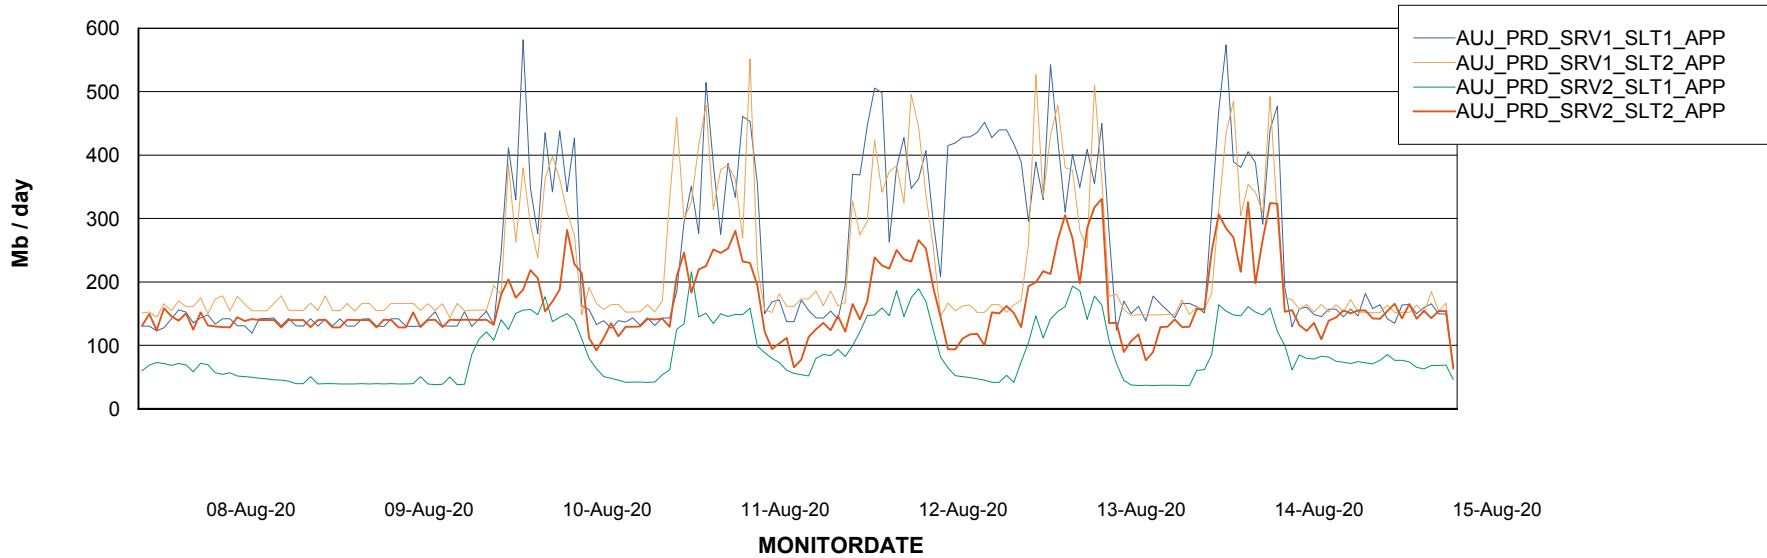

ABSSolute Application Server Services

Avg memory used per ABS Server Service