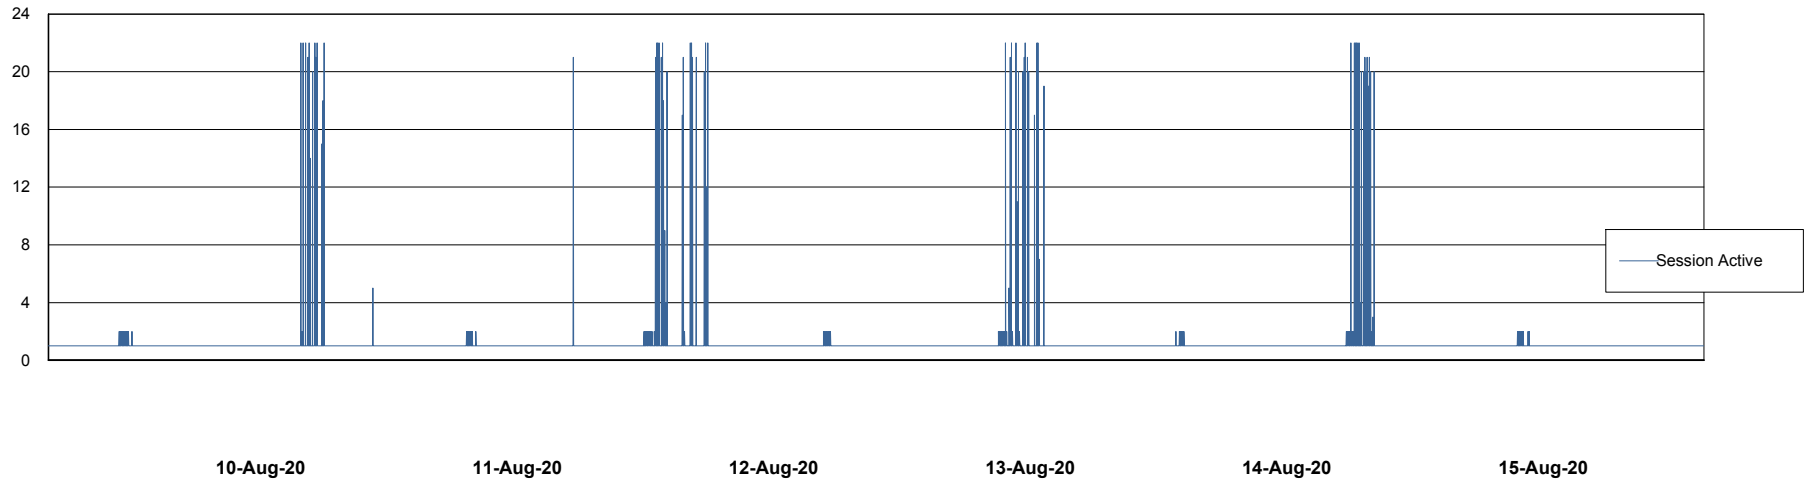

Weekly SLA Customer Report

Customer AUJ_Production
Database ID 41

Database Performance AUJ_DB4_Primary

Weekly SLA Customer Report

Customer AUJ_Production
Database ID 41

Database Performance AUJ_DB5_Standby

Weekly SLA Customer Report

Customer AUJ_Production
Database ID 41

Database Performance AUJ_DB6_Standby2

Weekly SLA Customer Report

Customer AUJ_Production
Database ID 41

Database Performance AUJDB_BI

Weekly SLA Customer Report