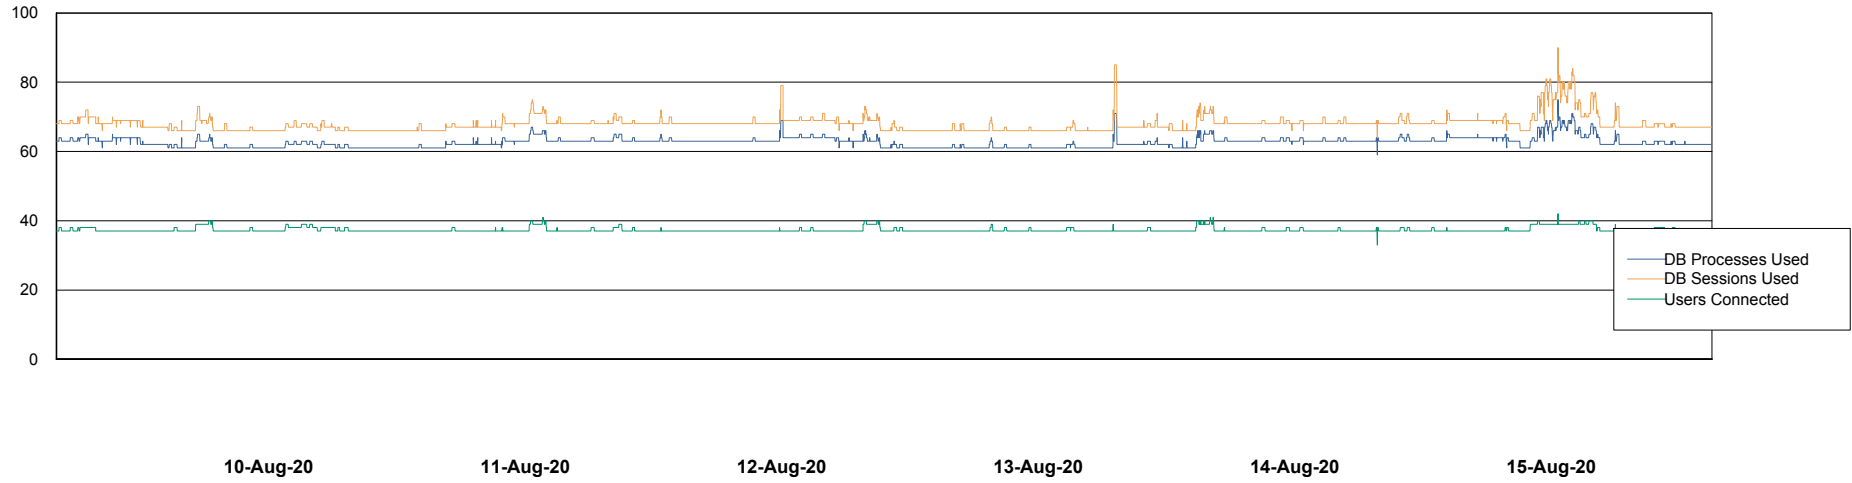

Database Performance AUJDB_BI_TS1