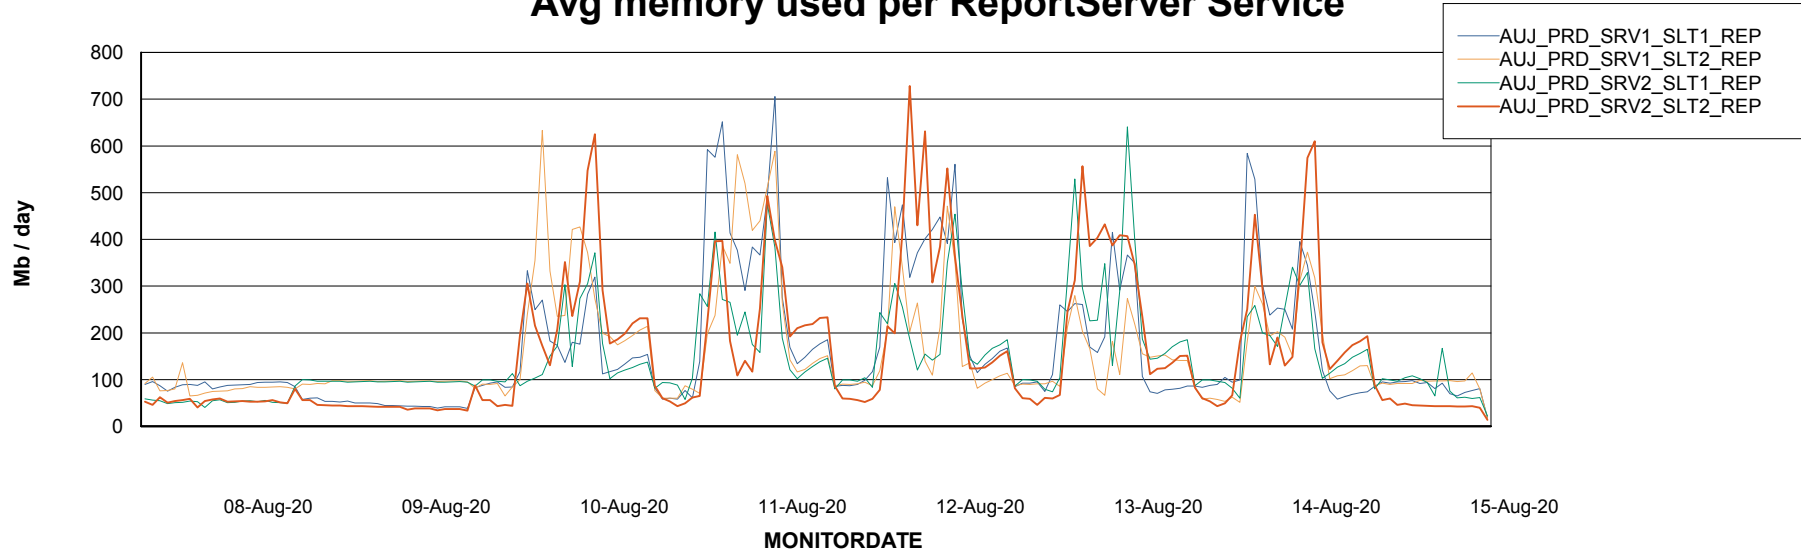

Avg memory used per ABS Server Service

Avg users per day per ABS server

Weekly SLA Customer Report

Customer AUJ_Production
Database ID 41

ABSolute Application ReportServer Services

Avg memory used per ReportServer Service