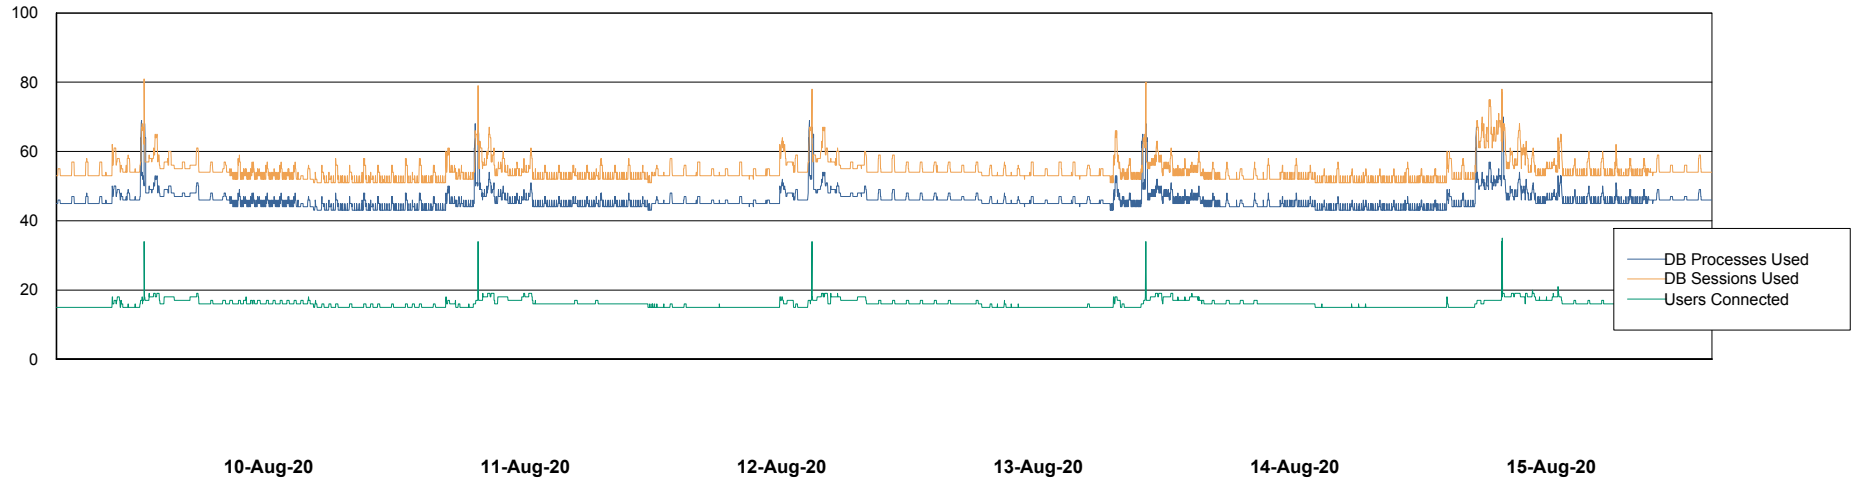

Weekly SLA Customer Report

Customer AUJ_Production
Database ID 41

Database Performance AUJ_DB6_Standby2

Weekly SLA Customer Report

Customer AUJ_Production
Database ID 41

Database Performance AUJDB_BI

Weekly SLA Customer Report