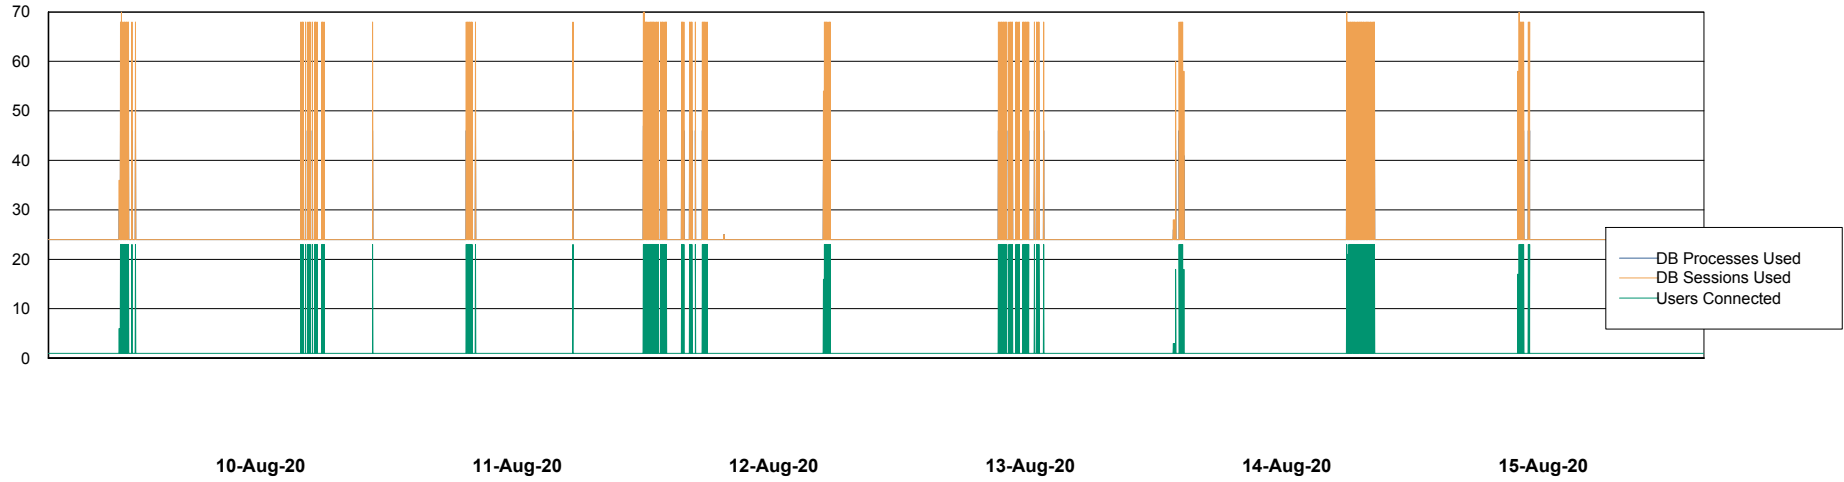

Weekly SLA Customer Report

Customer AUJ_Production
Database ID 41

Database Performance AUJ_DB4_Primary

Weekly SLA Customer Report

Customer AUJ_Production
Database ID 41

Database Performance AUJ_DB5_Standby

Weekly SLA Customer Report

Customer AUJ_Production
Database ID 41

Database Performance AUJ_DB6_Standby2

Weekly SLA Customer Report

Customer AUJ_Production
Database ID 41

Database Performance AUJDB_BI

Weekly SLA Customer Report