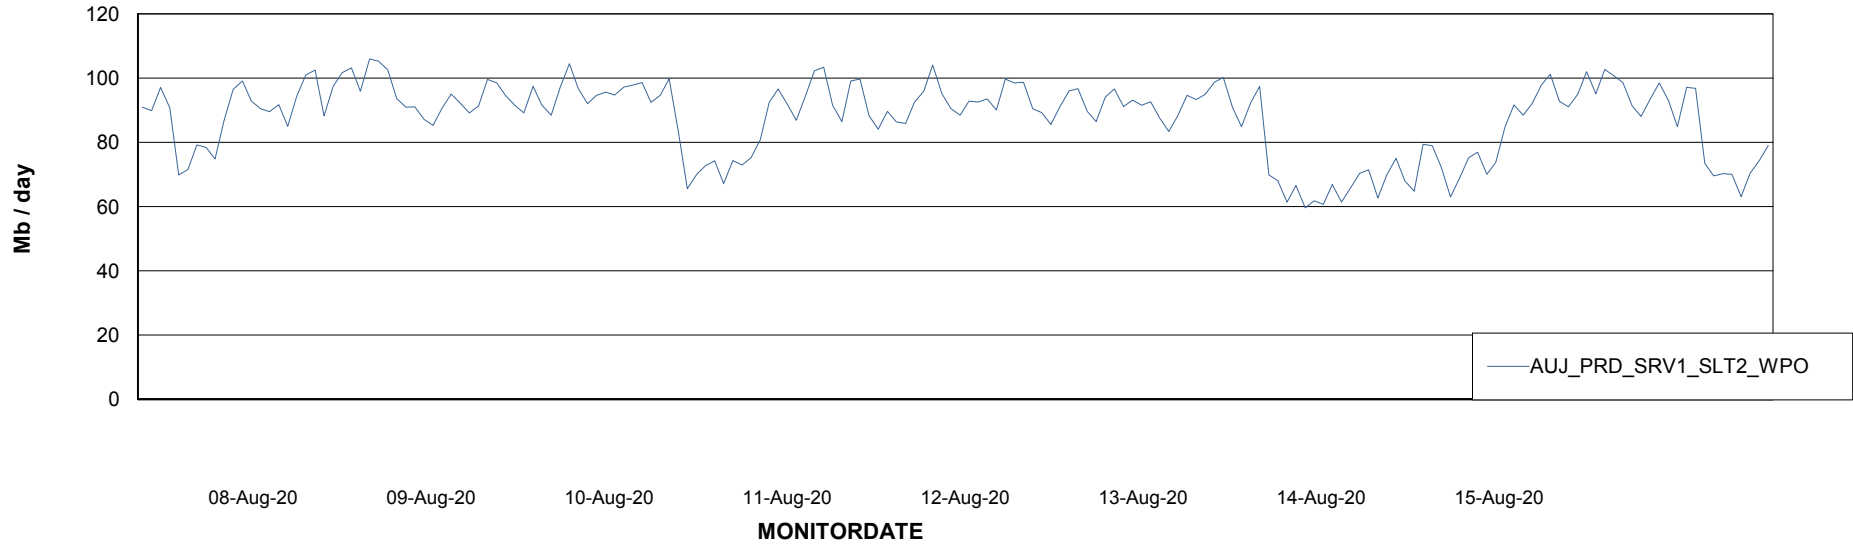

ABSSolute Web Component Services

Avg memory used per ABS Web component