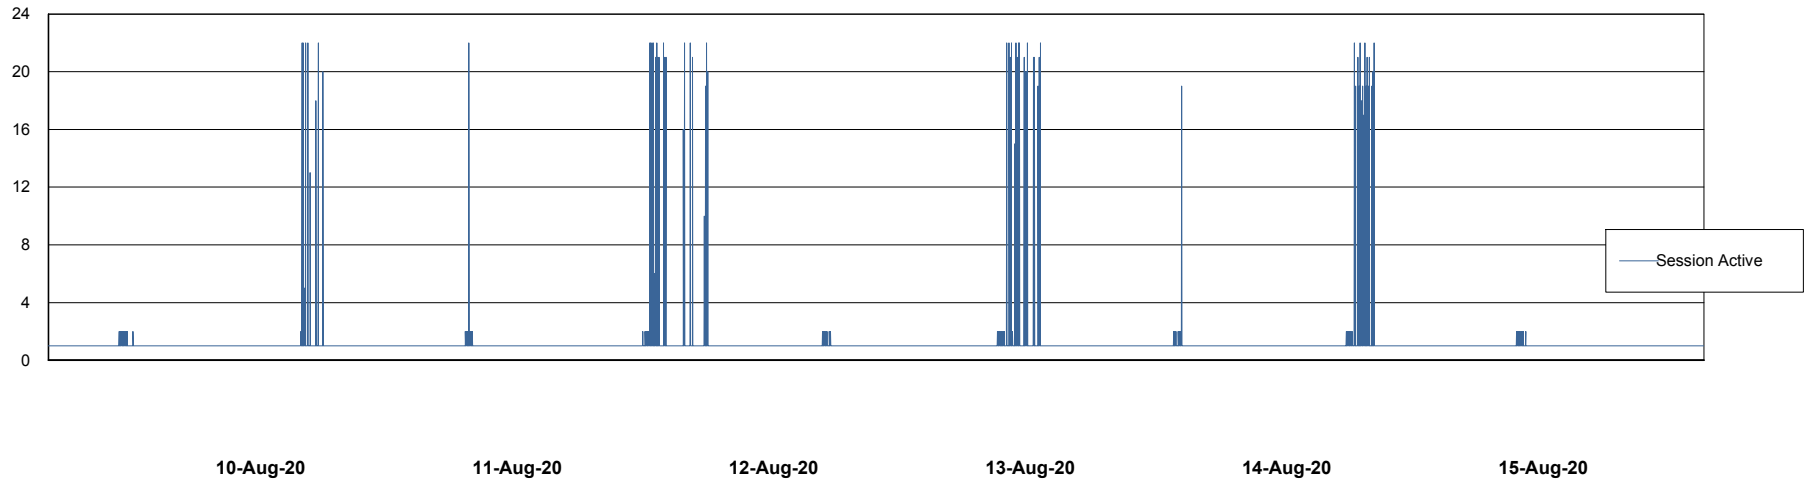

Database Performance AUJ_DB6_Standby2