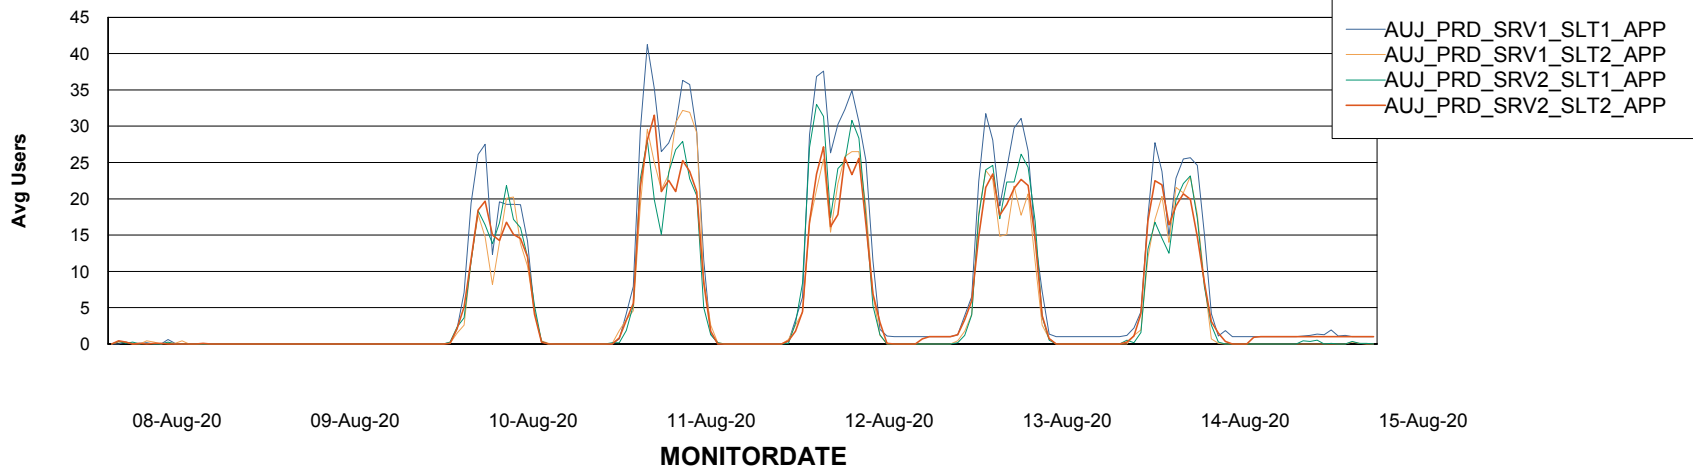

Avg users per day per ABS server