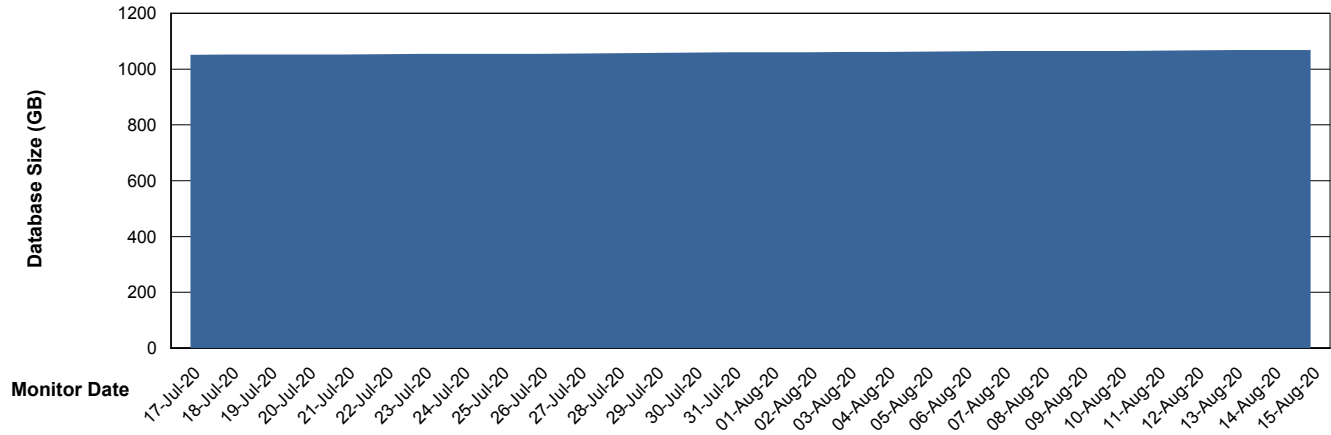

Customer AUJ_Production
Database ID 41

Database Performance AUJDB_BI_TS1

Weekly SLA Customer Report

Customer AUJ_Production
Database ID 41

DATABASE SIZE AUJ_DB4_Primary

Database growth over last month

DATABASE SIZE AUJDB_BI

Database growth over last month

Weekly SLA Customer Report

Customer AUJ_Production
Database ID 41

DATABASE SIZE AUJDB_BI_TS1

Database growth over last month

Weekly SLA Customer Report

Customer AUJ_Production
Database ID 41