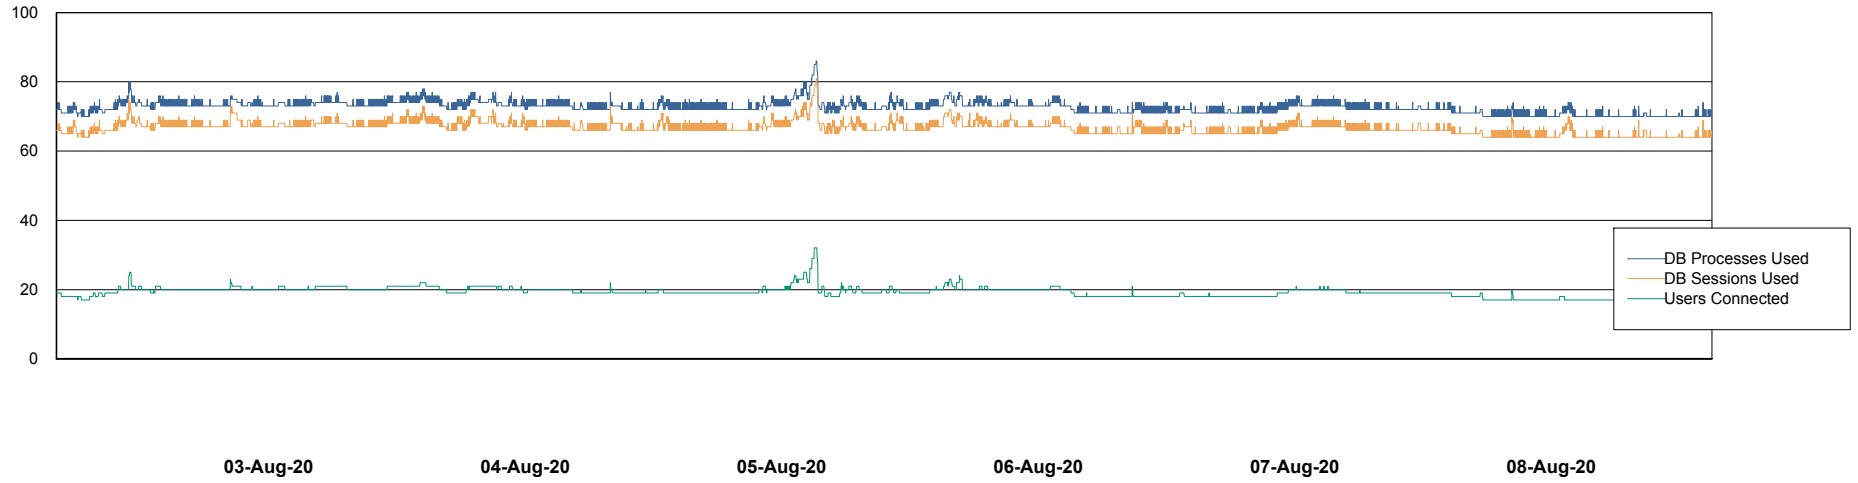

Database Performance WBLDB_Production