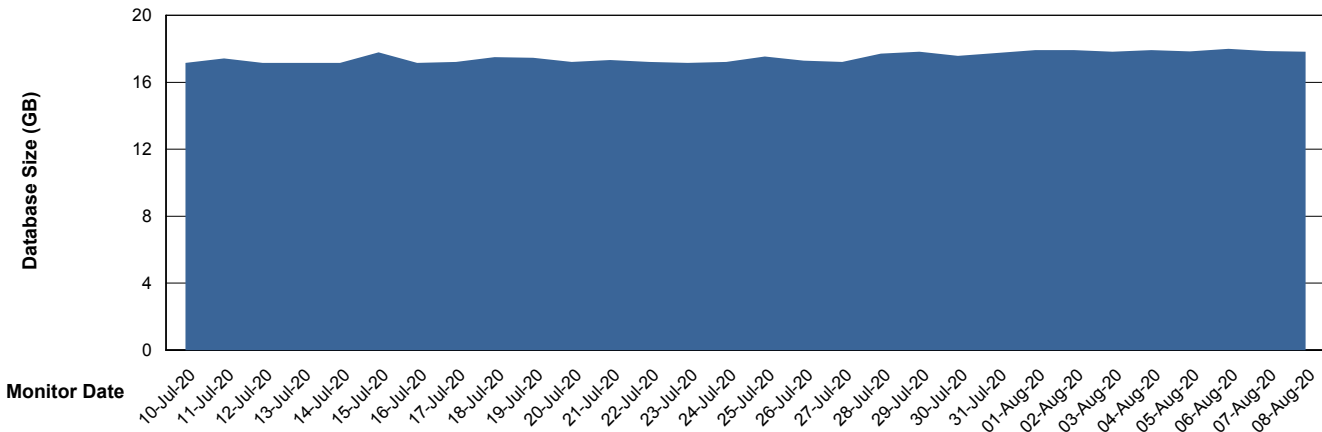

## Database Performance WBLDB\_Standby

# Weekly SLA Customer Report

Customer WBL\_Production  
 Database ID 40

DATABASE SIZE WBLDB\_Production

Database growth over last month

Database Tablespace WBLDB\_Production

Date	Tablespace Name	Filesize (Gb)	Usedsize (Gb)	Percentage free
08-Aug-20	ABSDATA	9	7	22
	INDX	12	9	25
07-Aug-20	ABSDATA	9	7	22
	INDX	12	9	25
06-Aug-20	ABSDATA	9	7	22
	INDX	12	9	25
05-Aug-20	ABSDATA	9	7	22
	INDX	12	9	25
04-Aug-20	ABSDATA	9	7	22
	INDX	12	9	25
03-Aug-20	ABSDATA	9	7	22
	INDX	12	9	25
02-Aug-20	ABSDATA	9	7	22
	INDX	12	9	25