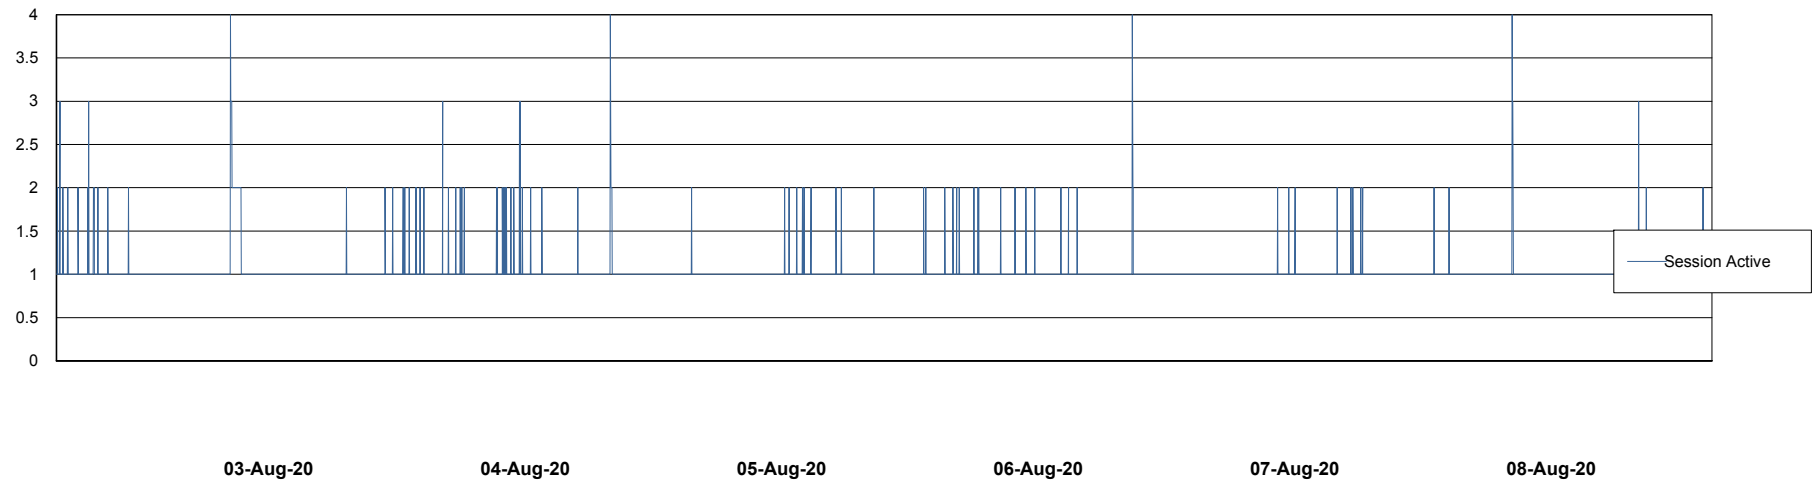

Database Performance WBLDB_Production