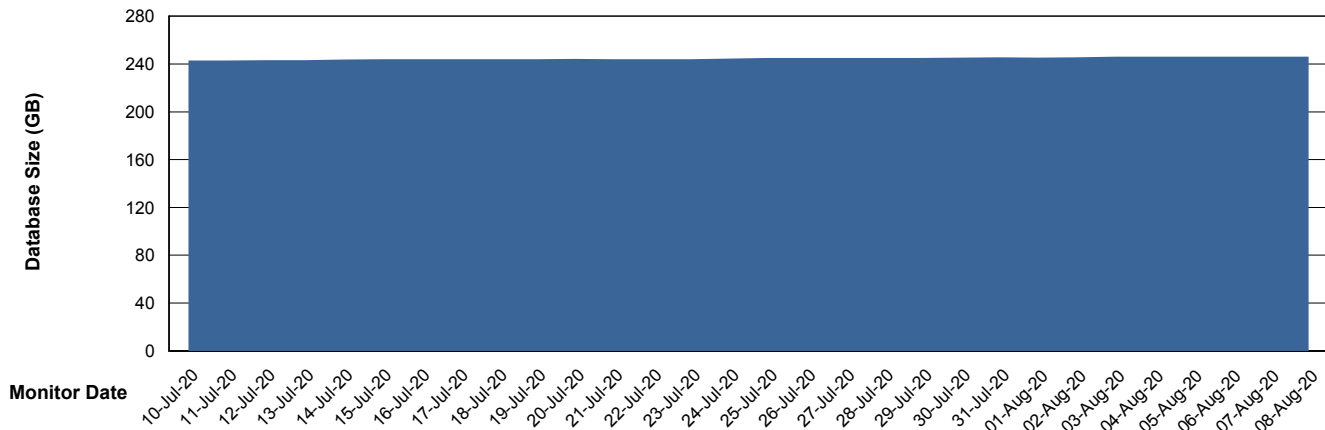

DATABASE SIZE VOSDB_Production

Database growth over last month