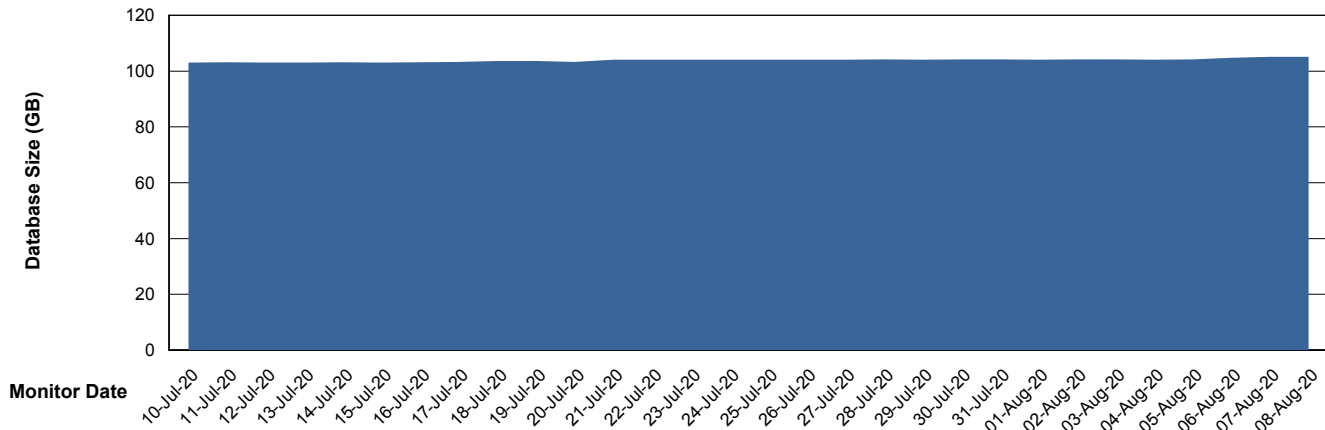

DATABASE SIZE VOSBIDB_Production

Database growth over last month