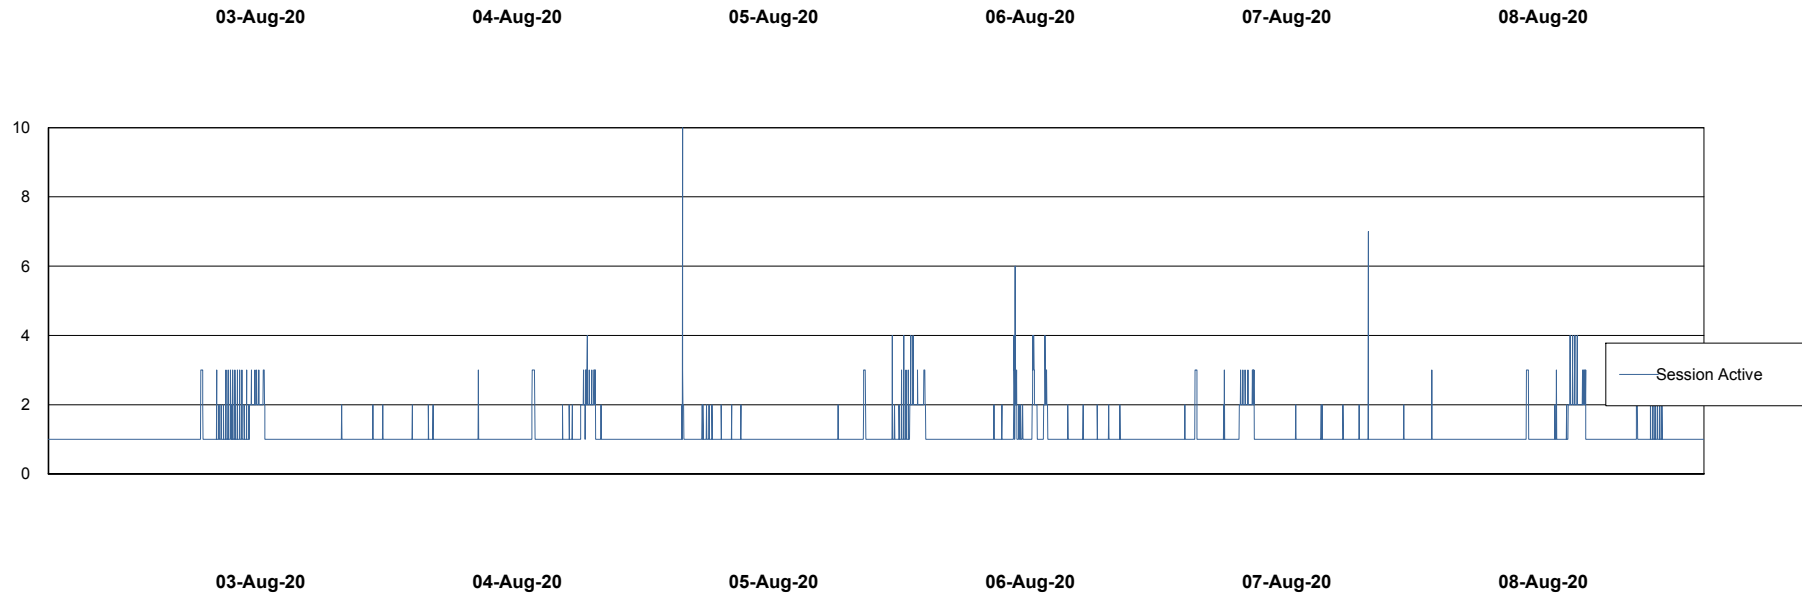

Database Performance VOSBIDB_Production