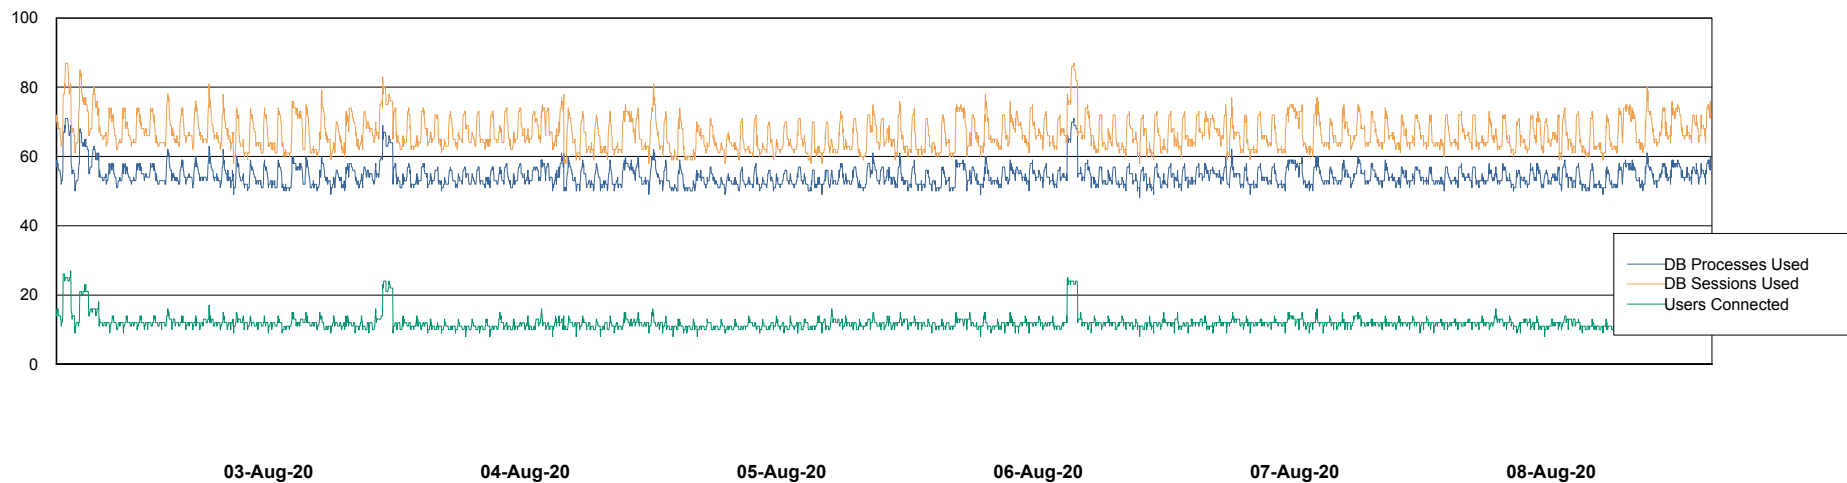

Database Performance VENDB_BI