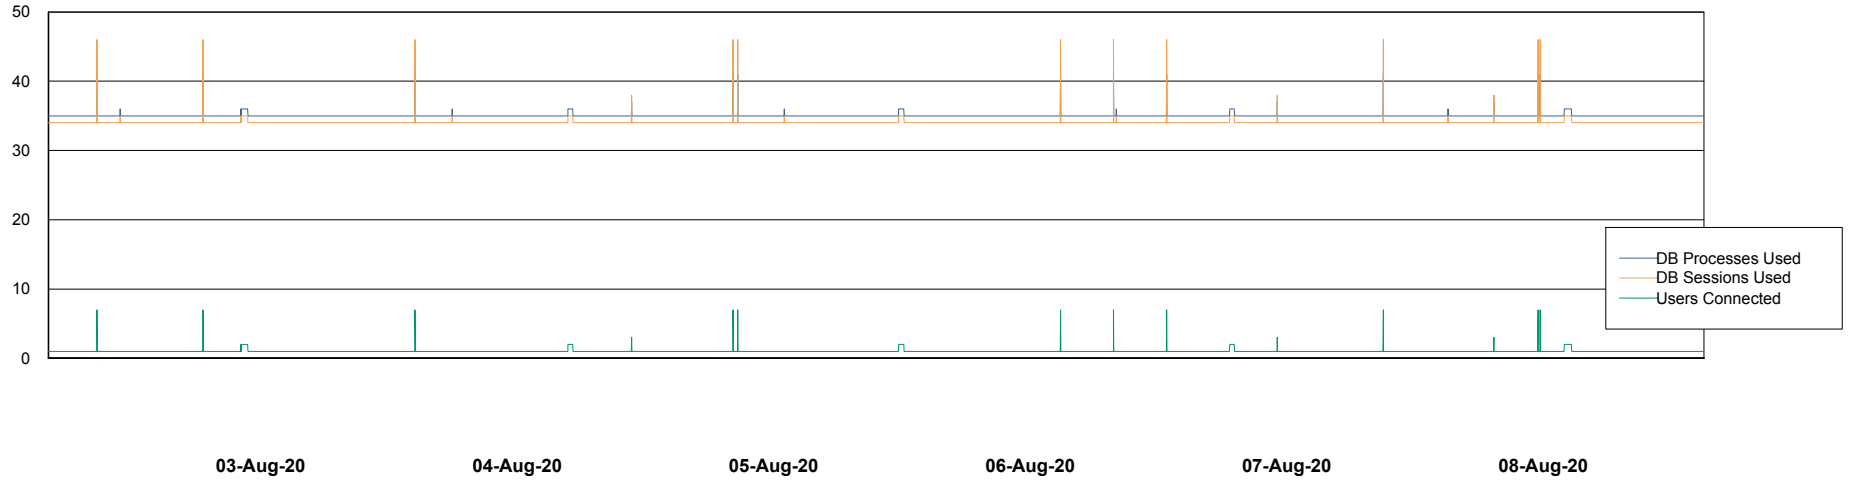

Weekly SLA Customer Report

Customer VEN_Production
Database ID 35

Database Performance ABSVEN06 Primary DB 2019

Weekly SLA Customer Report

Customer VEN_Production
Database ID 35

Database Performance ABSVEN07 Standby DB 2019