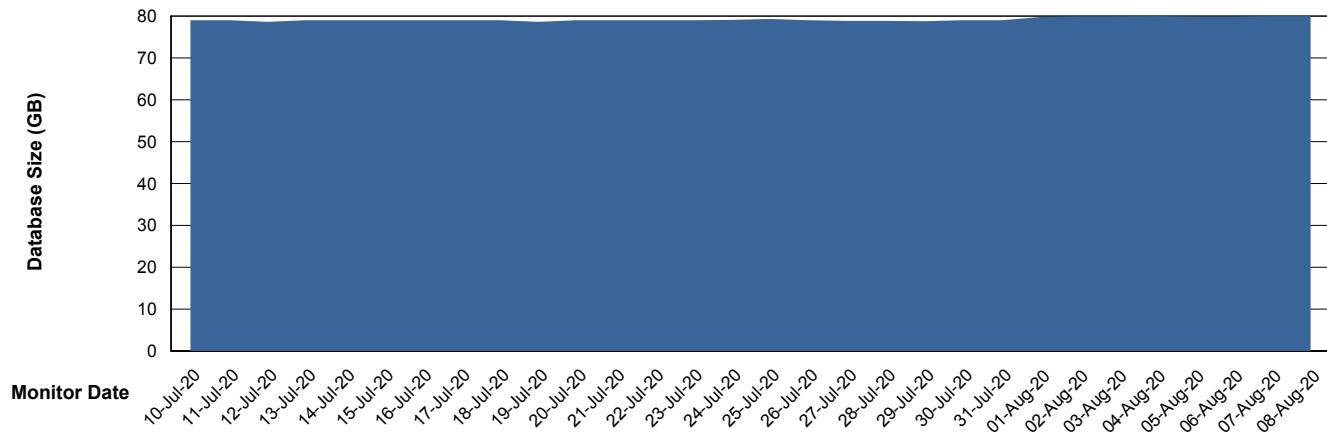

DATABASE SIZE VENDB_BI

Database growth over last month