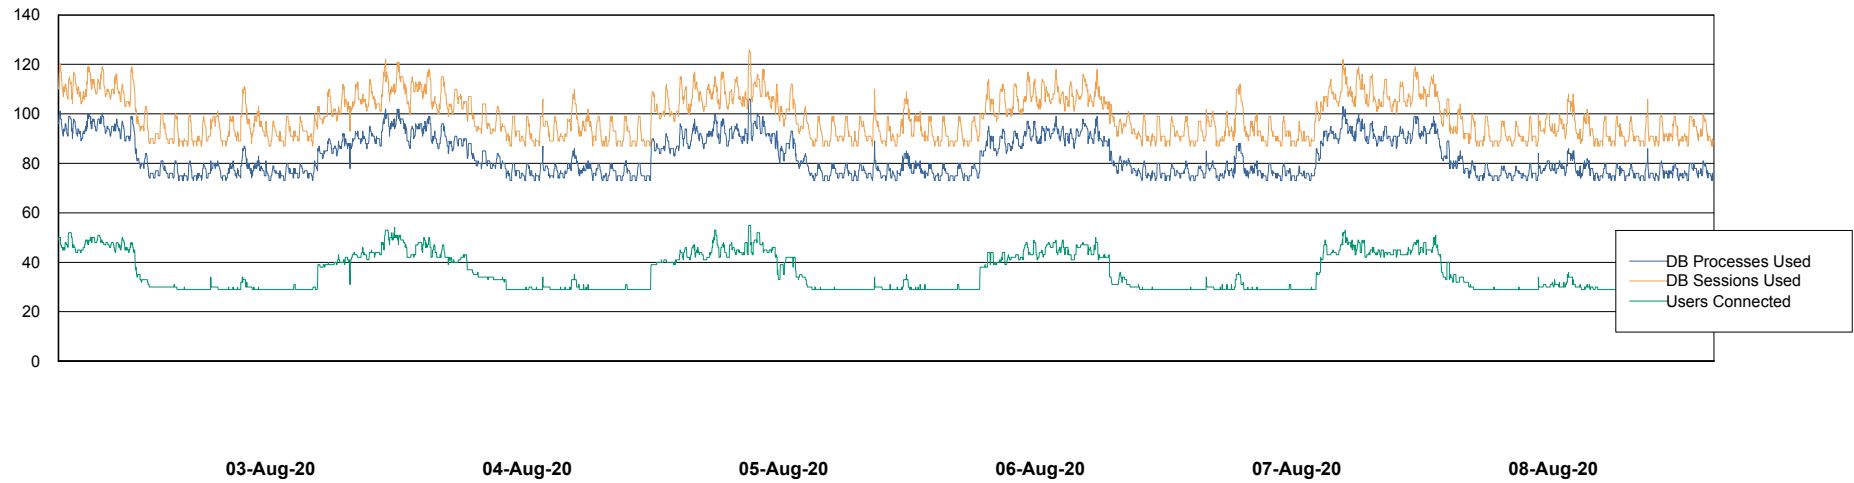

Weekly SLA Customer Report

Customer VEN_Production
Database ID 35

Harddisk Usage VEN_PRD_DB_BI

	Free disk space on c: (%)	Total disk space on c: (Gb)	Free disk space on d: (%)	Total disk space on d: (Gb)
08-Aug-20	45	102	43	601
07-Aug-20	45	102	44	601
06-Aug-20	45	102	44	601
05-Aug-20	45	102	44	601
04-Aug-20	45	102	44	601
03-Aug-20	45	102	44	601
02-Aug-20	45	102	44	601

Weekly SLA Customer Report

Customer VEN_Production
Database ID 35

Database Performance ABSVEN06 Primary DB 2019

Weekly SLA Customer Report

Customer VEN_Production
Database ID 35

Database Performance ABSVEN07 Standby DB 2019