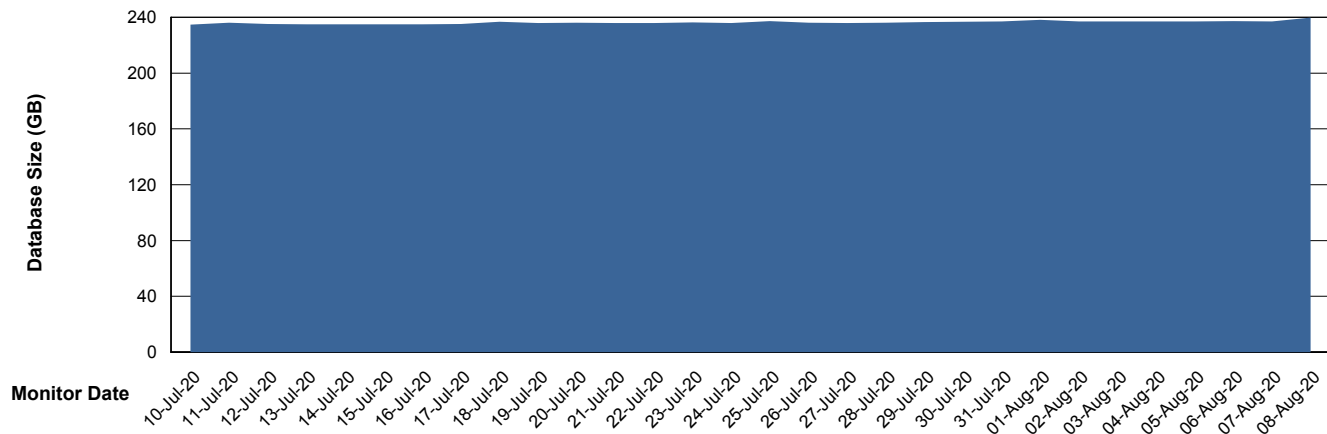

Weekly SLA Customer Report

Customer VEN_Production
Database ID 35

Database Performance VENDB_BI

Weekly SLA Customer Report

Customer VEN_Production
Database ID 35

DATABASE SIZE ABSVEN06 Primary DB 2019

Database growth over last month