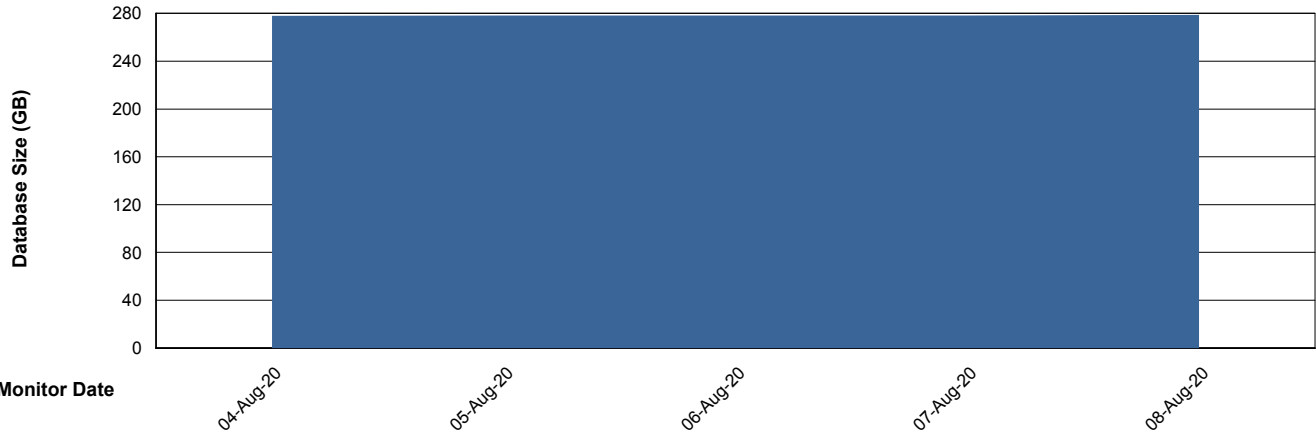

DATABASE SIZE STKDB_ABS1 Production Database

Database growth over last month