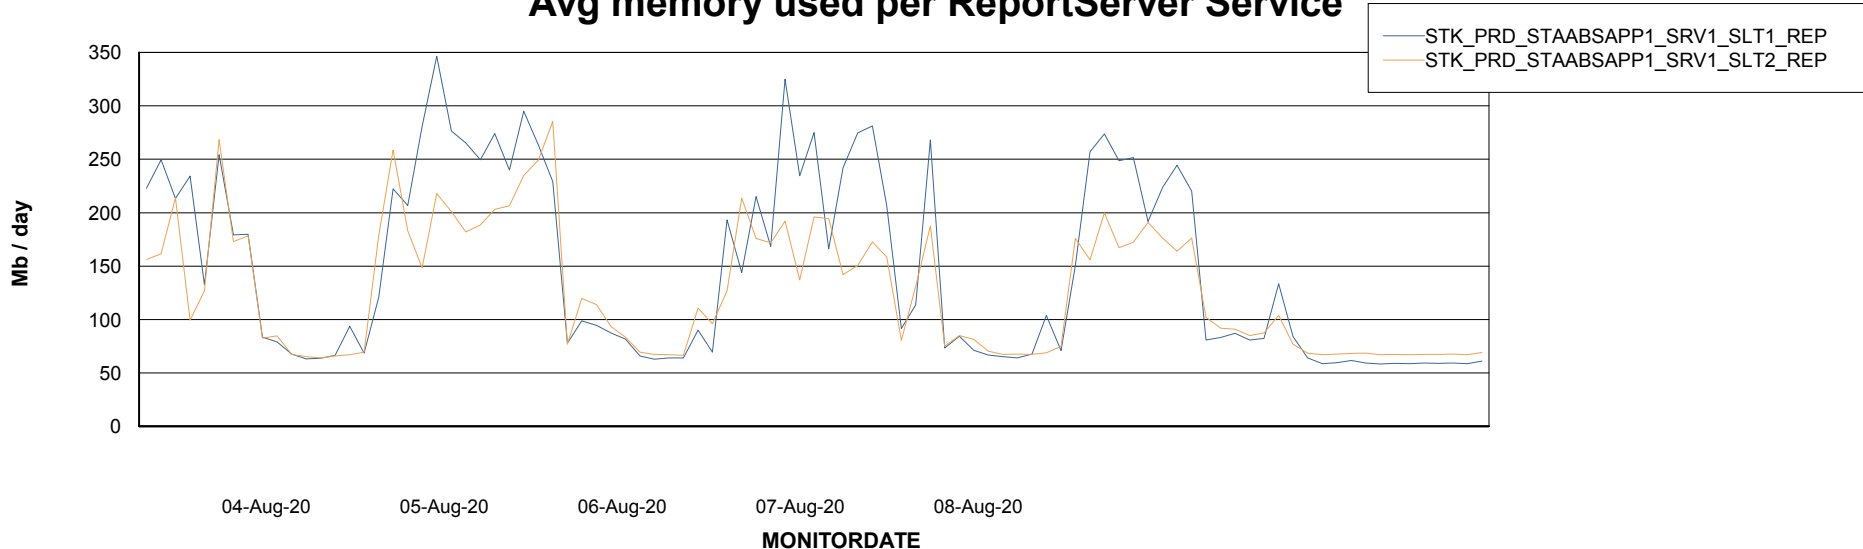

Avg memory used per ABS Server Service

Avg users per day per ABS server

Weekly SLA Customer Report

Customer STK_Production
Database ID 82

ABSSolute Application ReportServer Services

Avg memory used per ReportServer Service