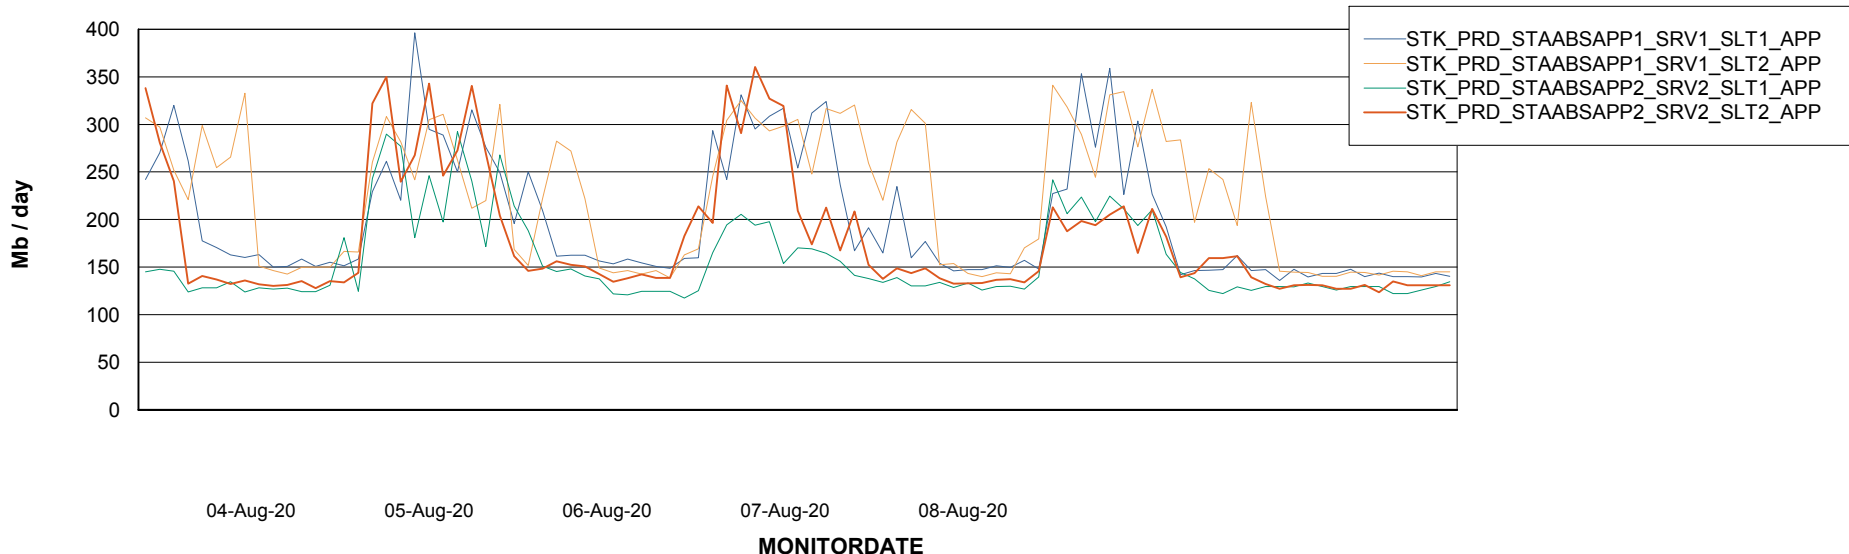

ABSSolute Application Server Services

Avg memory used per ABS Server Service