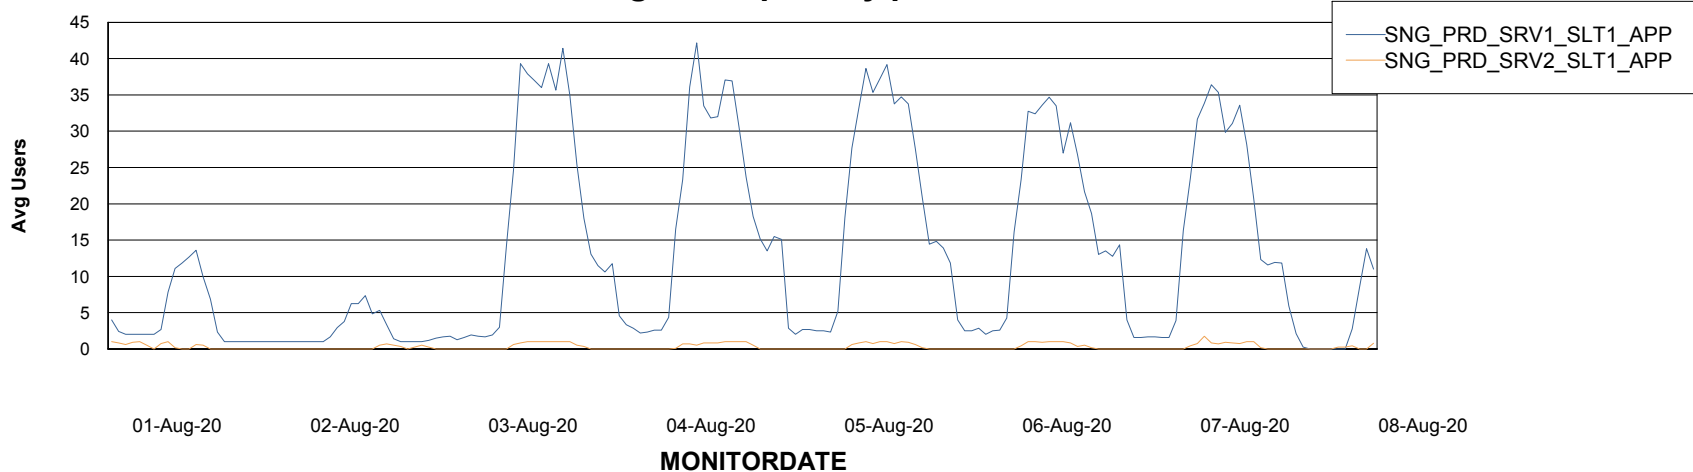

Weekly SLA Customer Report

Customer SNG_Production
Database ID 70

ABSSolute Application Server Services

Avg memory used per ABS Server Service

Avg users per day per ABS server

Weekly SLA Customer Report

Customer SNG_Production
Database ID 70