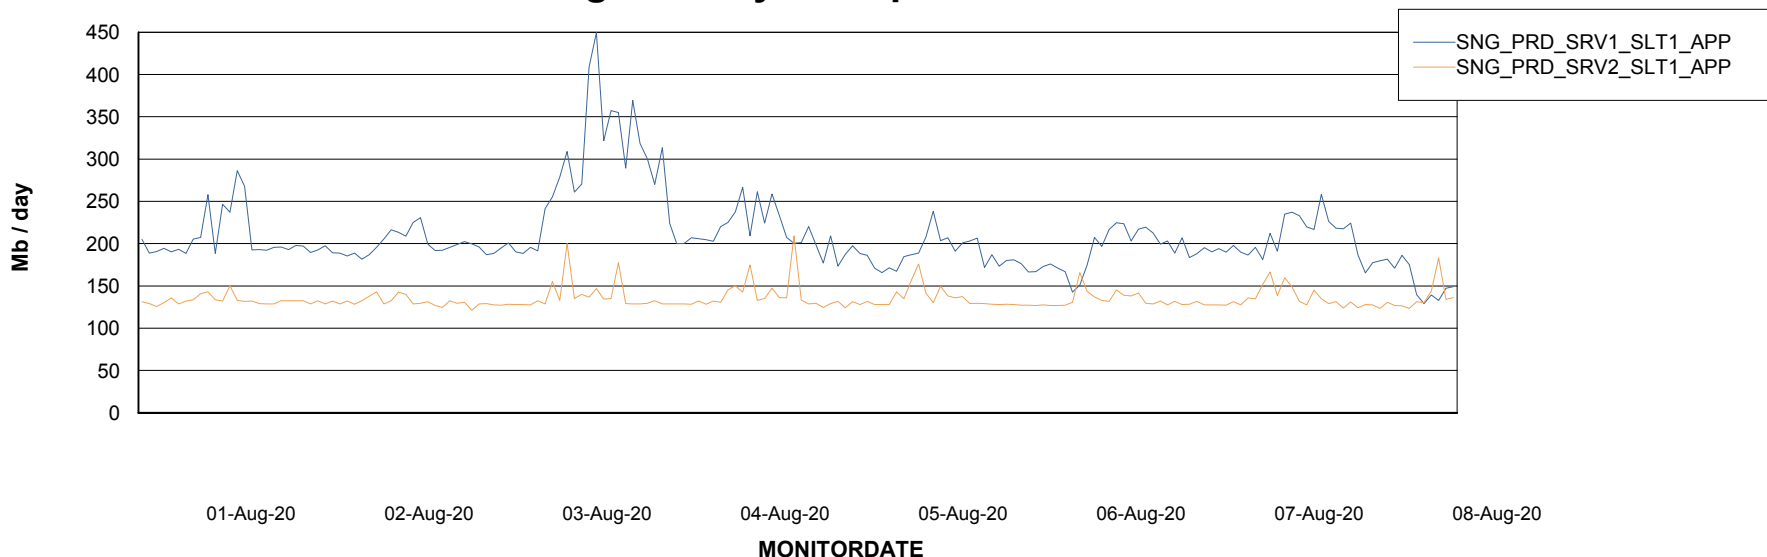

Database Tablespace SNGDB_Production

Date	Tablespace Name	Filesize (Gb)	Usedsize (Gb)	Percentage free
08-Aug-20	ABSDATA	40	24	40
	INDX	80	59	26
07-Aug-20	ABSDATA	40	24	40
	INDX	80	59	26
06-Aug-20	ABSDATA	40	24	40
	INDX	80	58	28
05-Aug-20	ABSDATA	40	24	40
	INDX	80	58	28
04-Aug-20	ABSDATA	40	24	40
	INDX	80	58	28
03-Aug-20	ABSDATA	40	24	40
	INDX	80	58	28
02-Aug-20	ABSDATA	40	24	40
	INDX	80	58	28

Weekly SLA Customer Report

Customer SNG_Production
Database ID 70

ABSSolute Application Server Services

Avg memory used per ABS Server Service

Avg users per day per ABS server

Weekly SLA Customer Report

Customer SNG_Production
Database ID 70