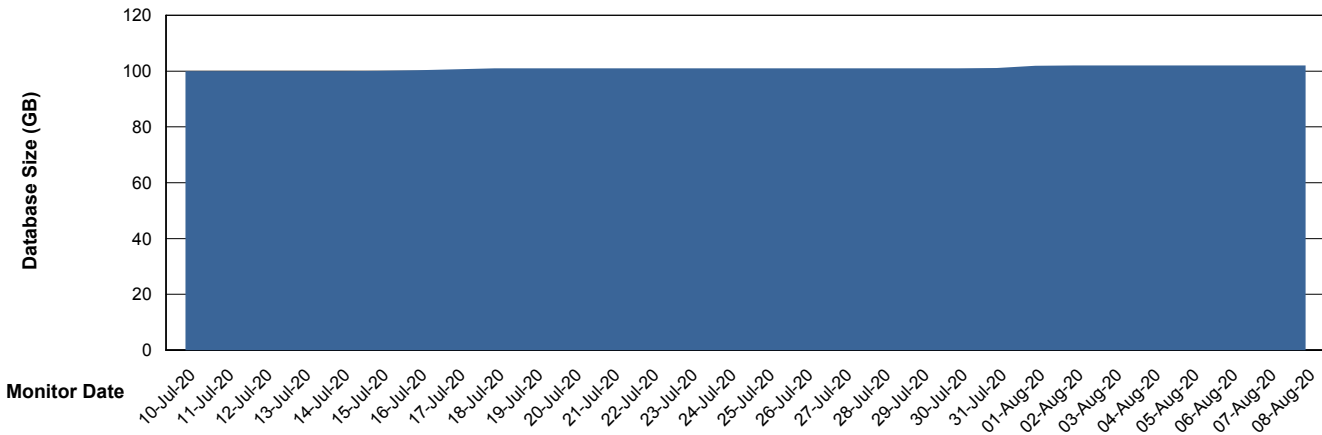

Weekly SLA Customer Report

Customer SNG_Production
Database ID 70

Database Performance SNGDB_Production

Weekly SLA Customer Report

Customer SNG_Production
 Database ID 70

DATABASE SIZE SNGDB_Production

Database growth over last month

Database Tablespace SNGDB_Production

Date	Tablespace Name	Filesize (Gb)	Usedsize (Gb)	Percentage free
08-Aug-20	ABSDATA	40	24	40
	INDX	80	59	26
07-Aug-20	ABSDATA	40	24	40
	INDX	80	59	26
06-Aug-20	ABSDATA	40	24	40
	INDX	80	58	28
05-Aug-20	ABSDATA	40	24	40
	INDX	80	58	28
04-Aug-20	ABSDATA	40	24	40
	INDX	80	58	28
03-Aug-20	ABSDATA	40	24	40
	INDX	80	58	28
02-Aug-20	ABSDATA	40	24	40
	INDX	80	58	28