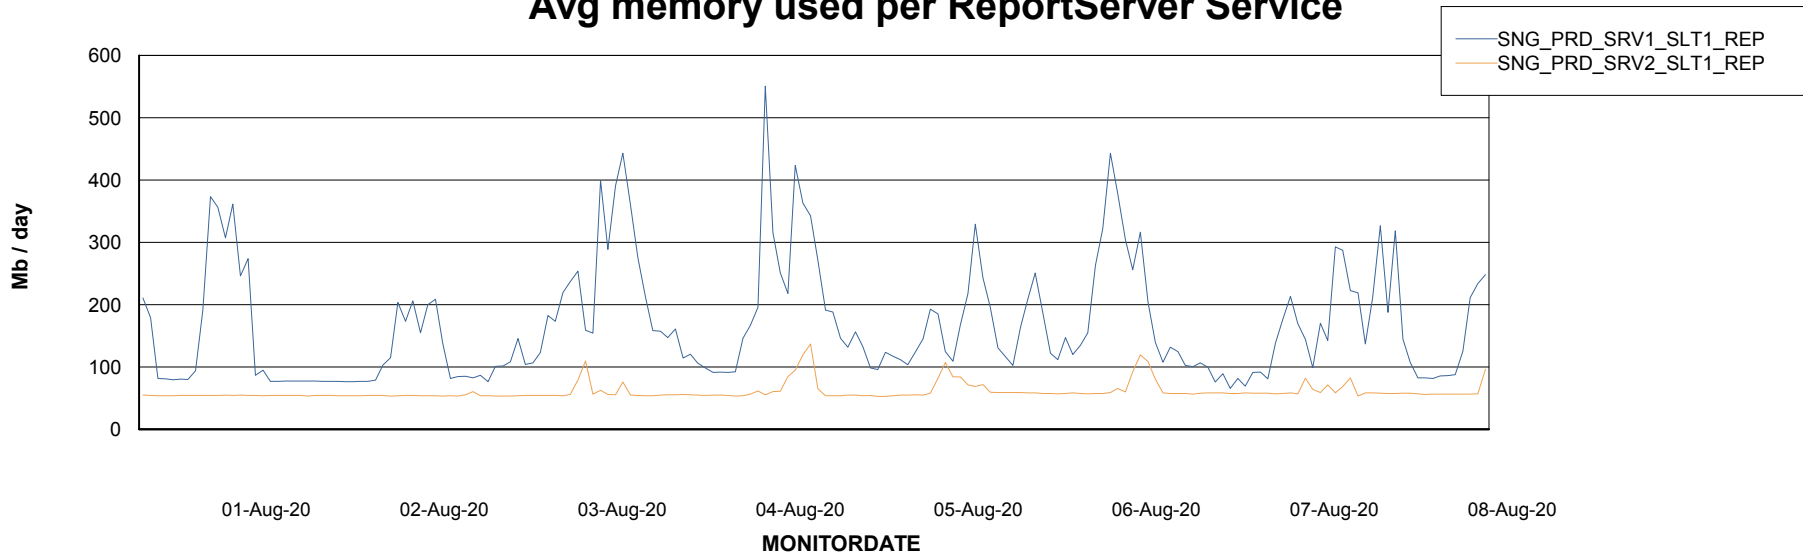

ABSSolute Application ReportServer Services

Avg memory used per ReportServer Service