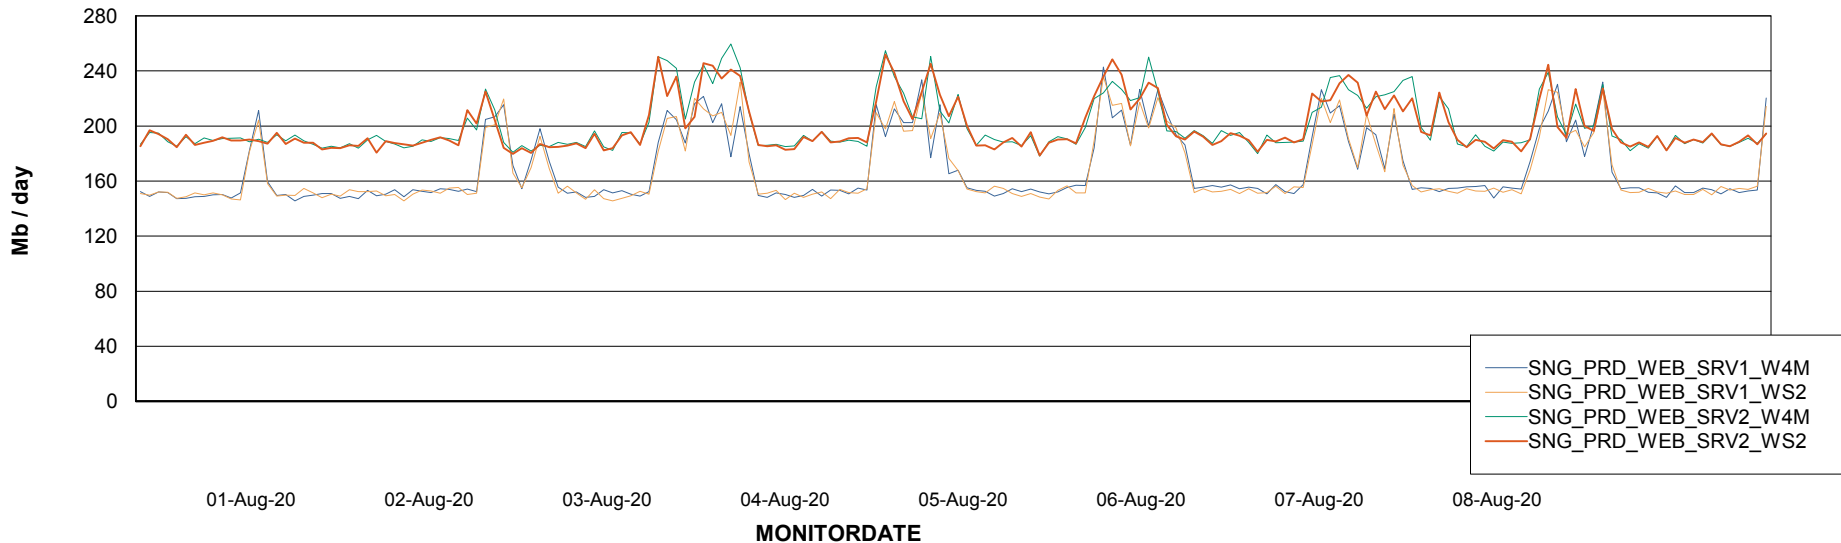

ABSSolute Application ReportServer Services

Avg memory used per ReportServer Service

Weekly SLA Customer Report

Customer SNG_Production
Database ID 70

ABSSolute Web Component Services

Avg memory used per ABS Web component