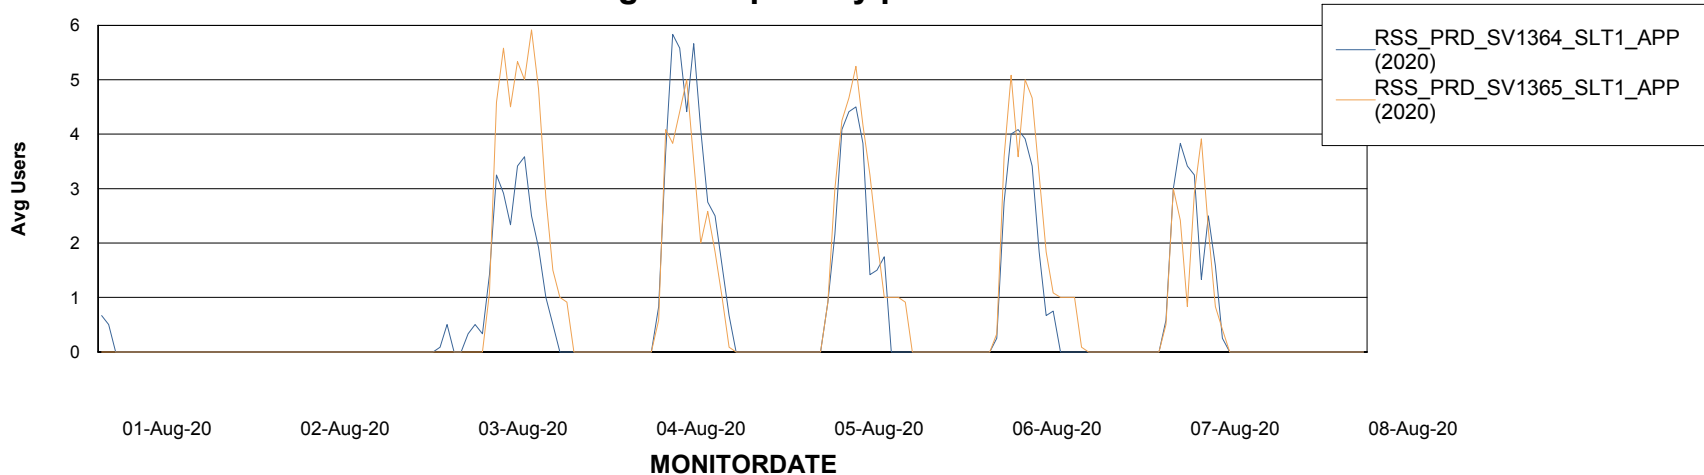

Weekly SLA Customer Report

Customer RSS Production
Database ID 52

ABSSolute Application Server Services

Avg memory used per ABS Server Service

Avg users per day per ABS server

Weekly SLA Customer Report

Customer RSS Production
Database ID 52