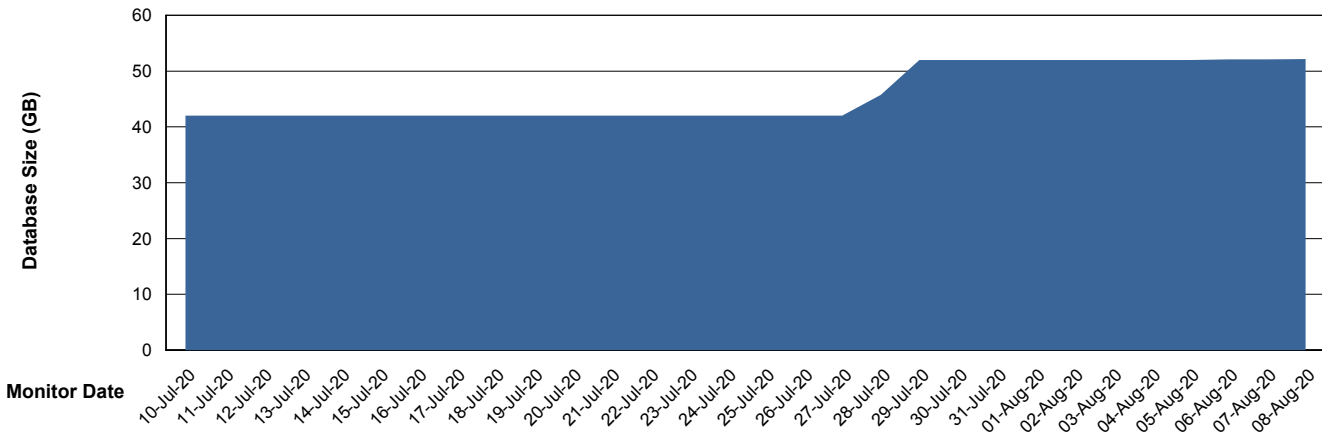

DATABASE SIZE RSS_DB_Primary (2020)

Database growth over last month

Database Tablespace RSS_DB_Primary (2020)

Date	Tablespace Name	Filesize (Gb)	Usedsize (Gb)	Percentage free
08-Aug-20	ABSDATA	37	27	27
	INDX	30	24	20
07-Aug-20	ABSDATA	37	27	27
	INDX	30	24	20
06-Aug-20	ABSDATA	37	27	27
	INDX	30	24	20
05-Aug-20	ABSDATA	37	27	27
	INDX	30	24	20
04-Aug-20	ABSDATA	37	27	27
	INDX	30	24	20
03-Aug-20	ABSDATA	37	27	27
	INDX	30	24	20
02-Aug-20	ABSDATA	37	27	27
	INDX	30	24	20