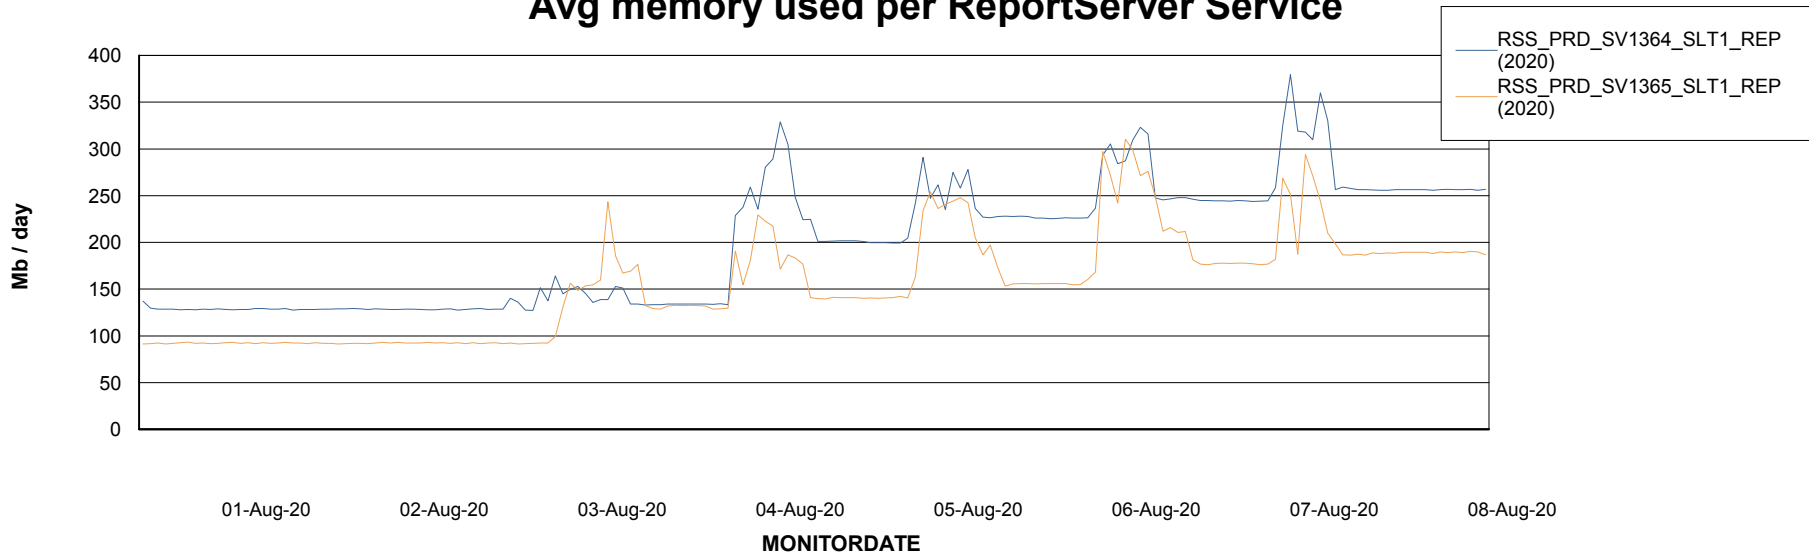

ABSSolute Application ReportServer Services

Avg memory used per ReportServer Service