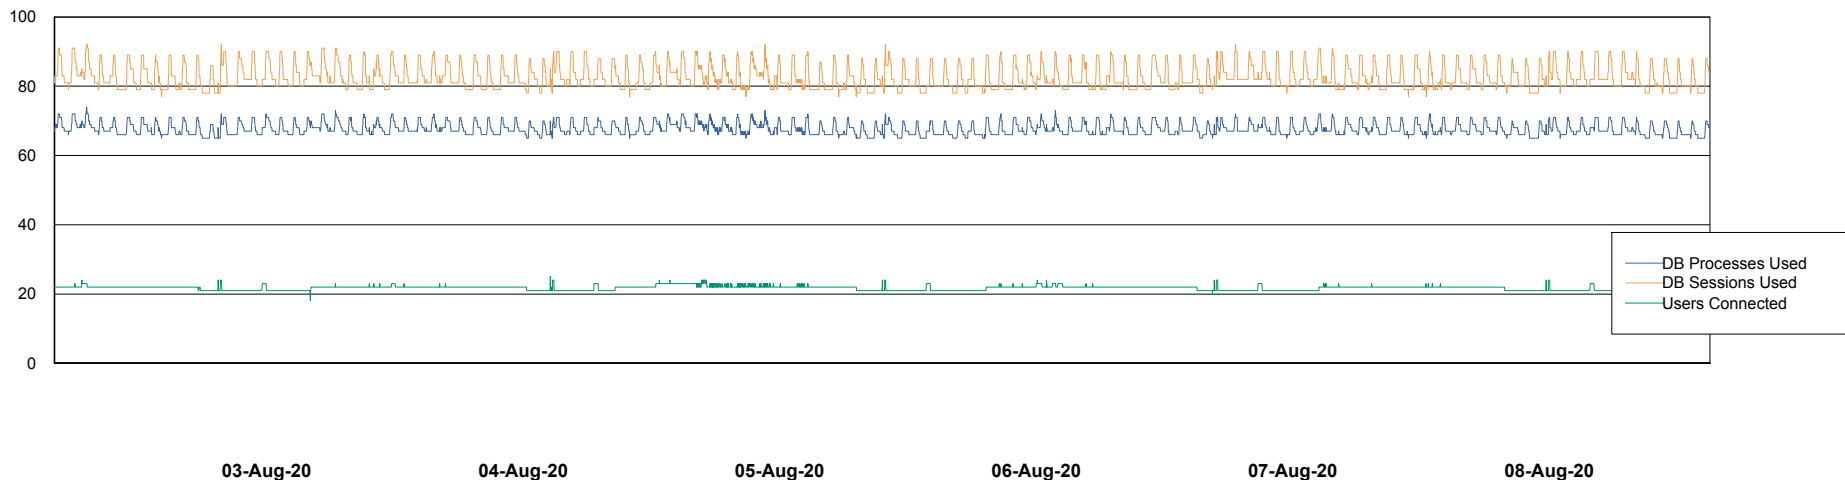

Database Performance RSS_DB_Primary (2020)