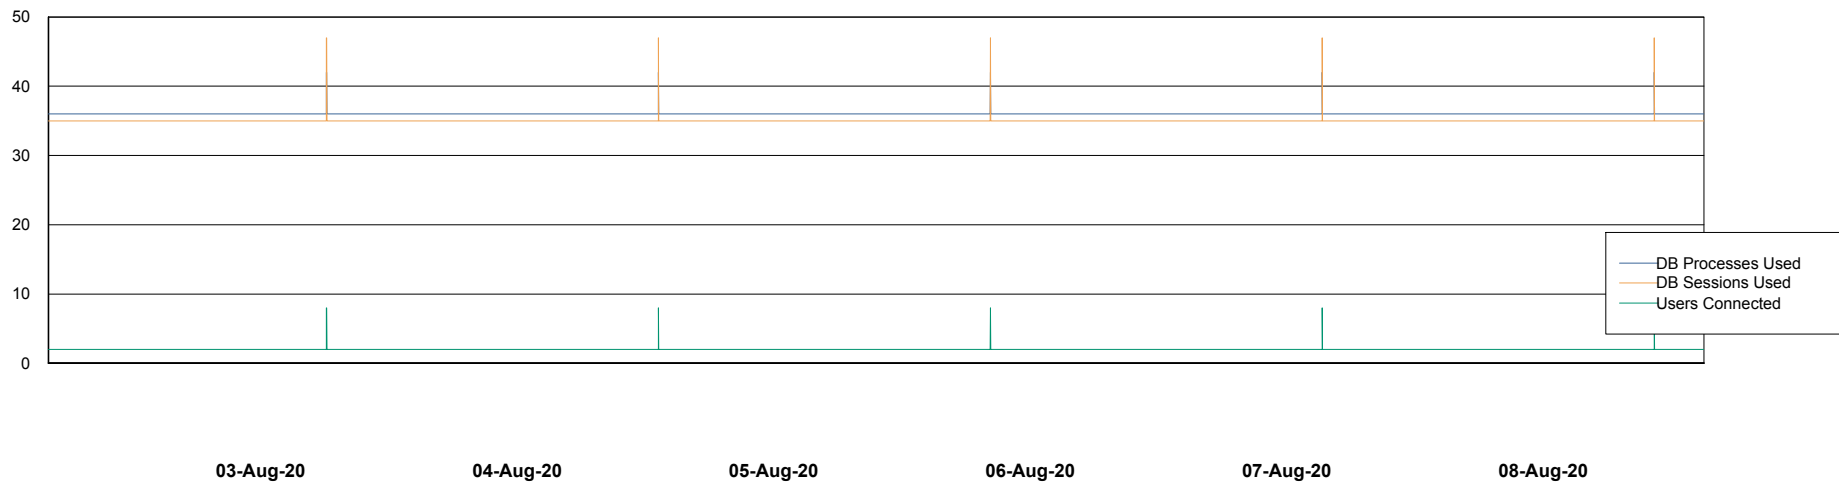

Weekly SLA Customer Report

Customer RSS Production
Database ID 52

Database Performance RSS_DB_Primary (2020)

Weekly SLA Customer Report

Customer RSS Production
Database ID 52

Database Performance RSS_DB_Standby (2020)