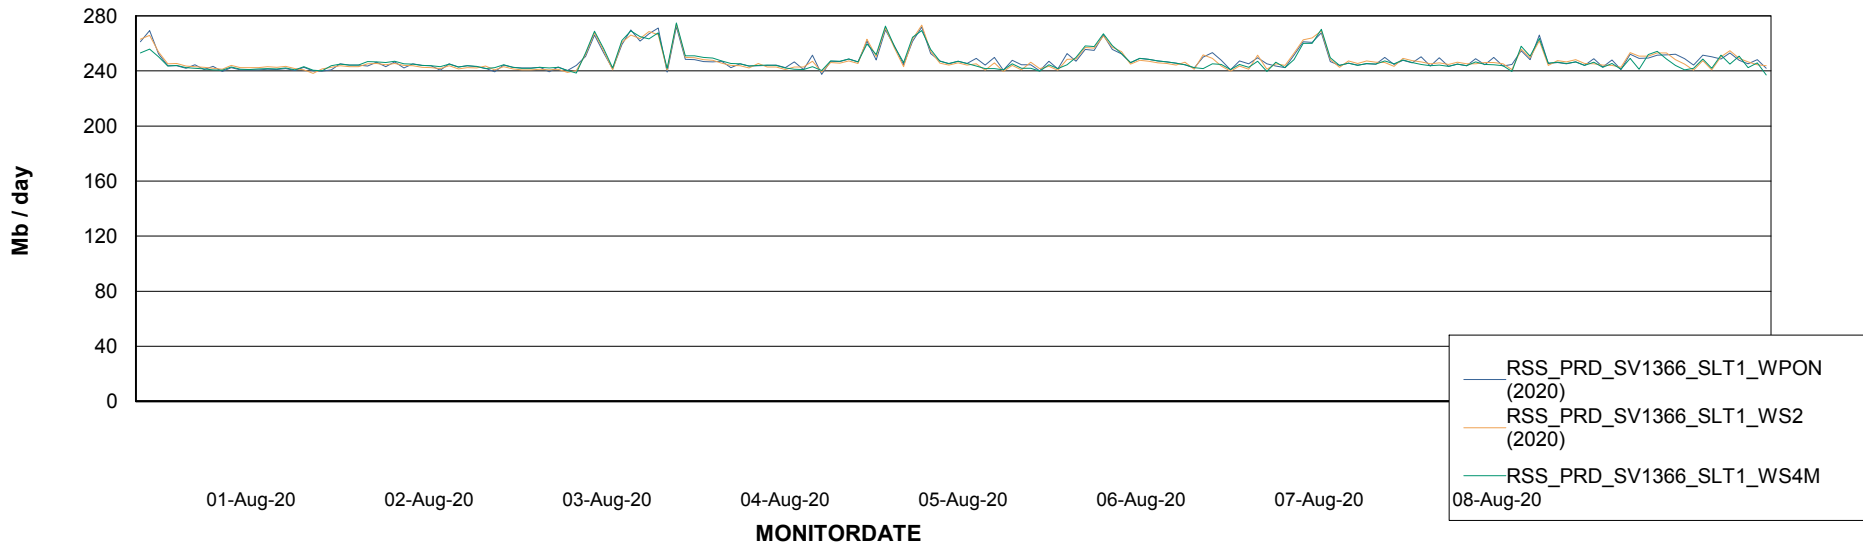

ABSSolute Application ReportServer Services

Avg memory used per ReportServer Service

Weekly SLA Customer Report

Customer RSS Production
Database ID 52

ABSSolute Web Component Services

Avg memory used per ABS Web component