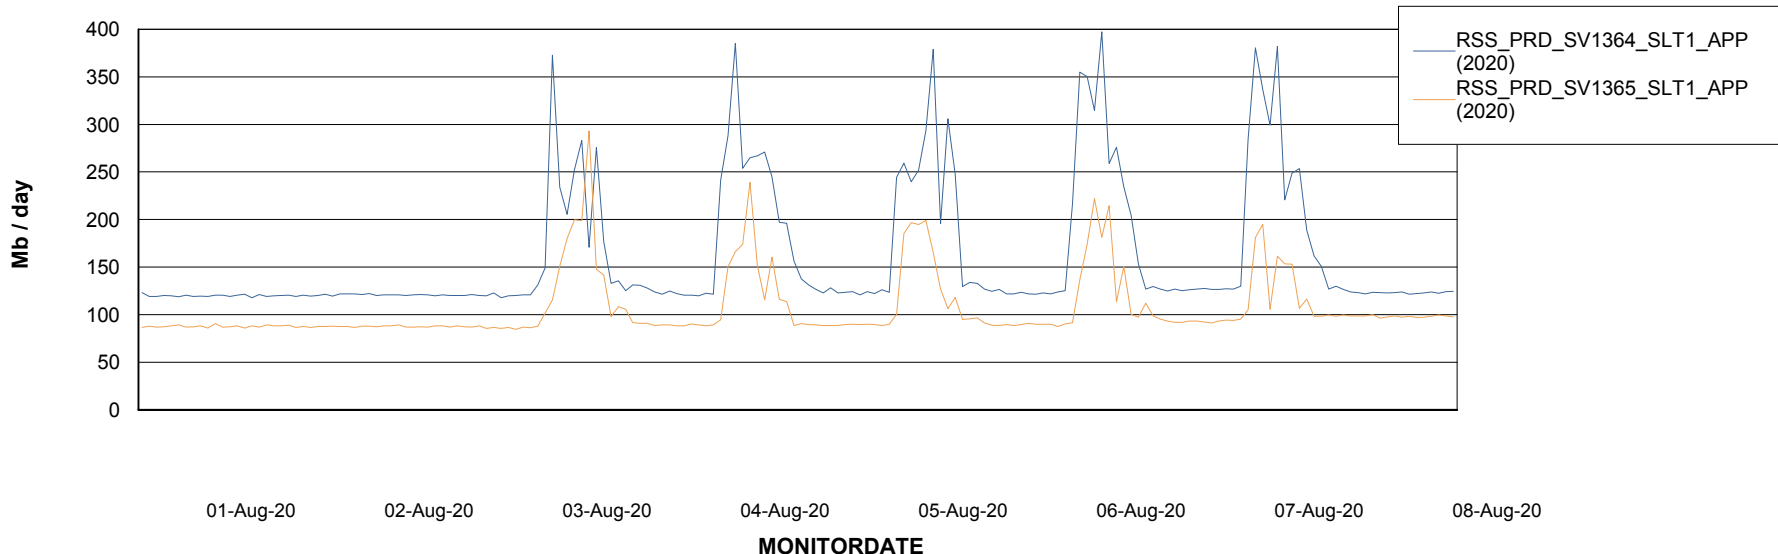

Weekly SLA Customer Report

Customer RSS Production
 Database ID 52

DATABASE SIZE RSS_DB_Primary (2020)

Database growth over last month

Database Tablespace RSS_DB_Primary (2020)

Date	Tablespace Name	Filesize (Gb)	Usedsize (Gb)	Percentage free
08-Aug-20	ABSDATA	37	27	27
	INDX	30	24	20
07-Aug-20	ABSDATA	37	27	27
	INDX	30	24	20
06-Aug-20	ABSDATA	37	27	27
	INDX	30	24	20
05-Aug-20	ABSDATA	37	27	27
	INDX	30	24	20
04-Aug-20	ABSDATA	37	27	27
	INDX	30	24	20
03-Aug-20	ABSDATA	37	27	27
	INDX	30	24	20
02-Aug-20	ABSDATA	37	27	27
	INDX	30	24	20

Weekly SLA Customer Report

Customer RSS Production
Database ID 52

ABSSolute Application Server Services

Avg memory used per ABS Server Service

Avg users per day per ABS server

Weekly SLA Customer Report

Customer RSS Production
Database ID 52