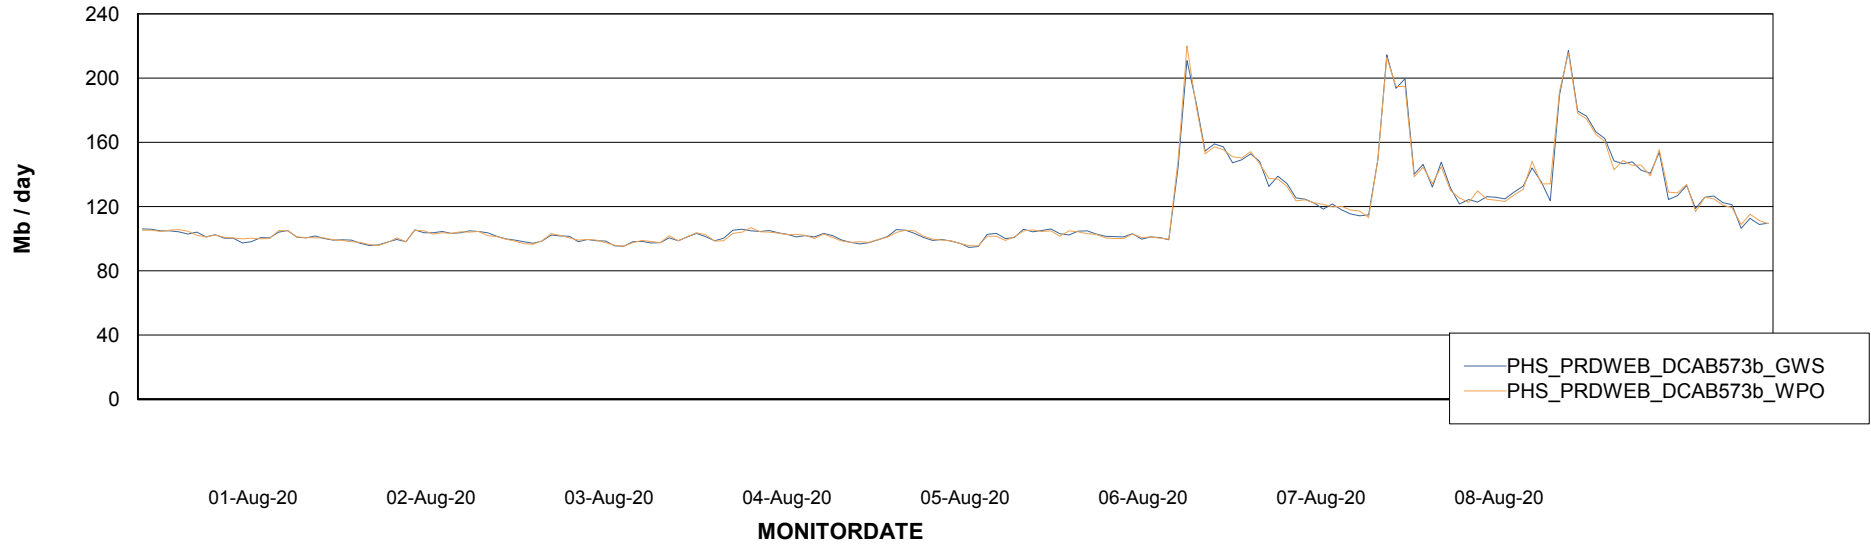

ABSSolute Web Component Services

Avg memory used per ABS Web component