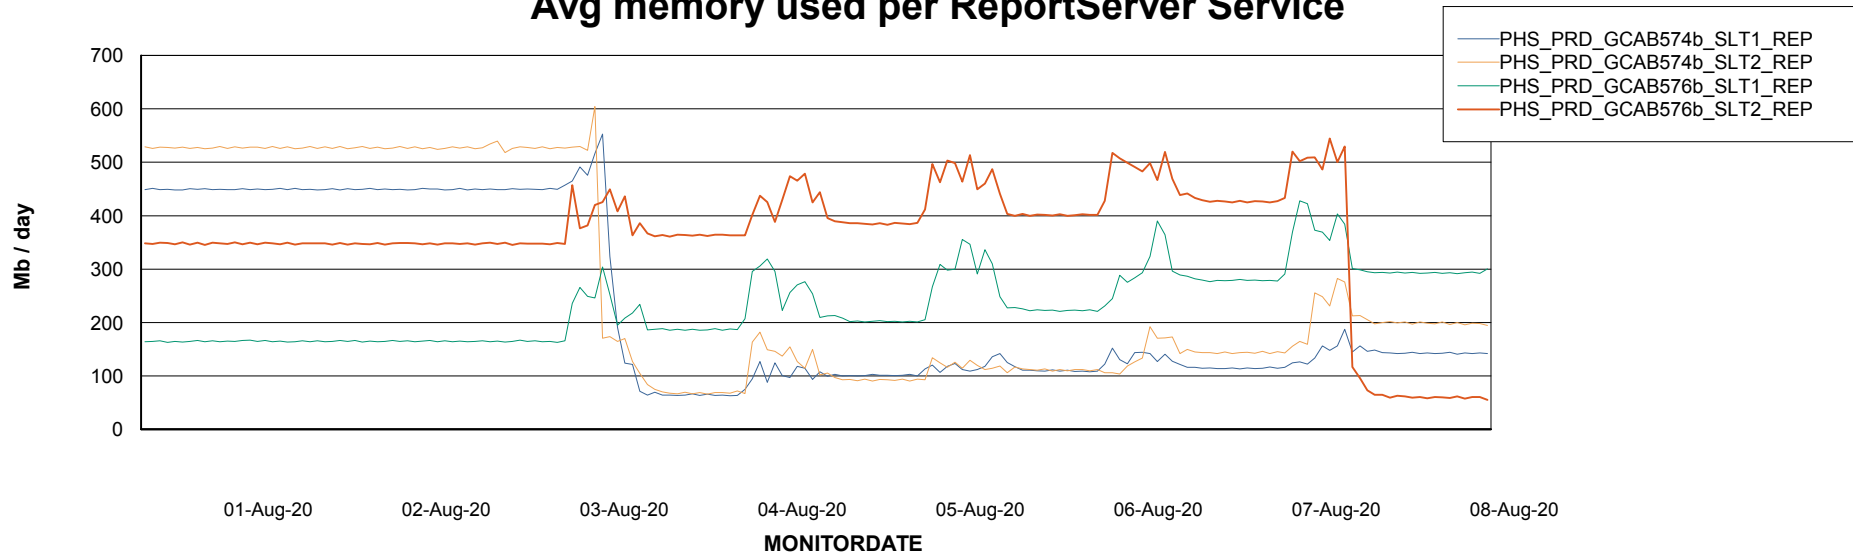

Avg memory used per ABS Server Service

Avg users per day per ABS server

Weekly SLA Customer Report

Customer PHS_Production
Database ID 47

ABSSolute Application ReportServer Services

Avg memory used per ReportServer Service