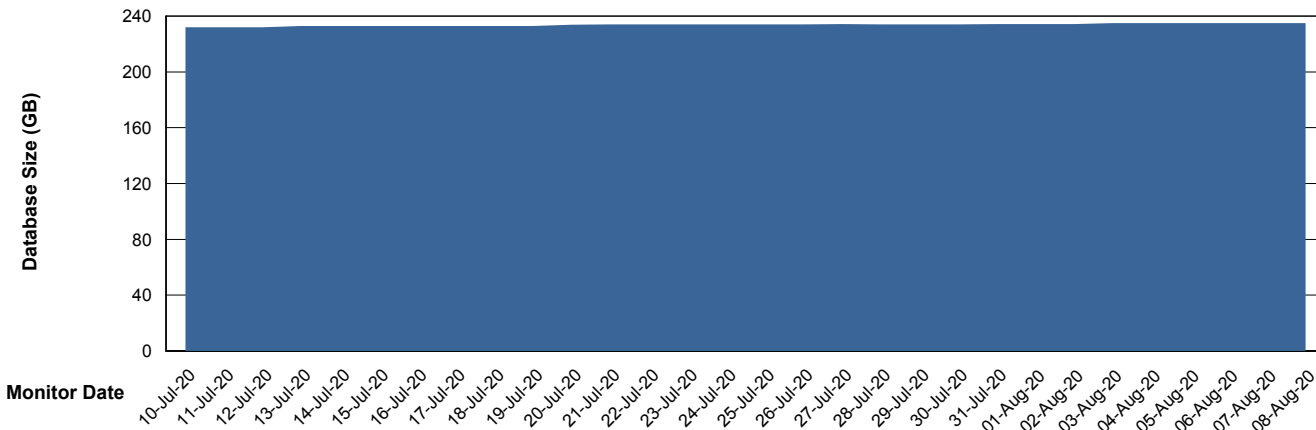

DATABASE SIZE PHSDB_Production

Database growth over last month