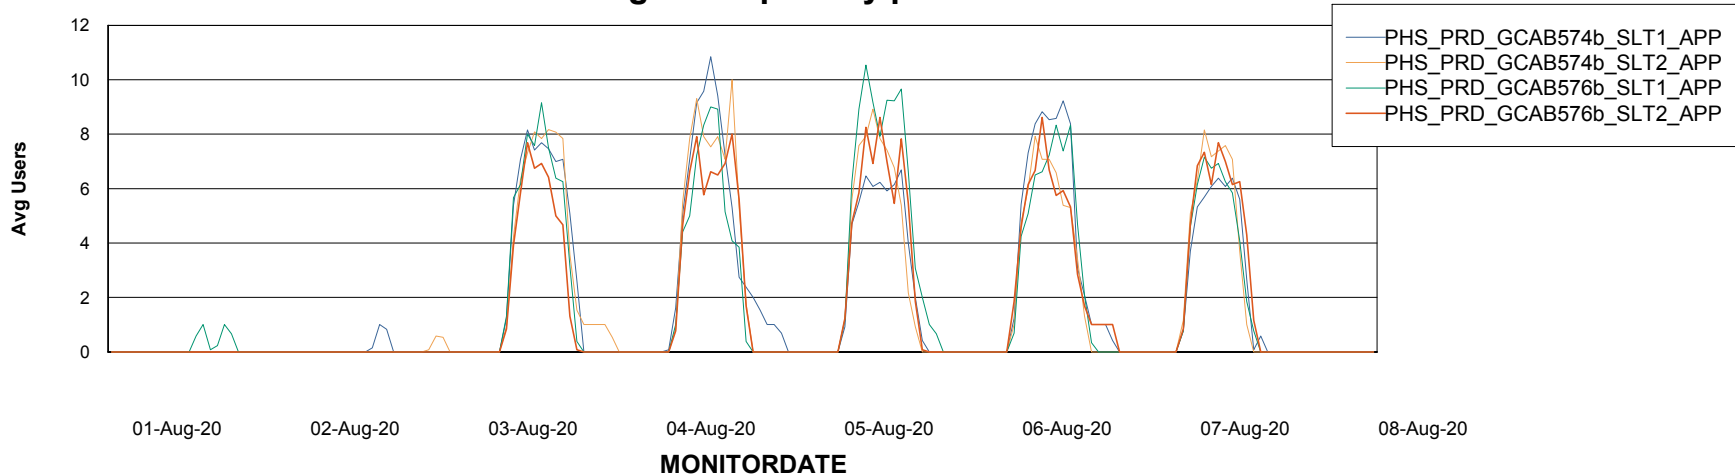

Avg users per day per ABS server