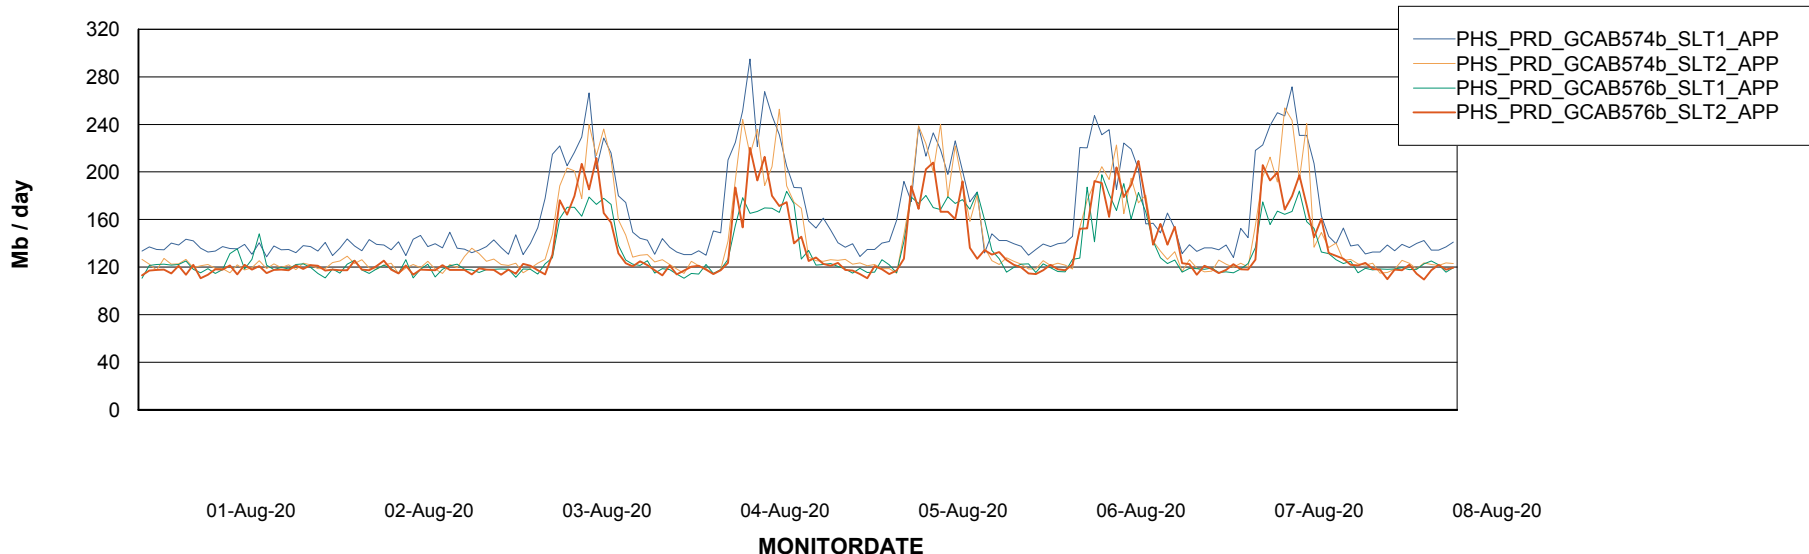

ABSSolute Application Server Services

Avg memory used per ABS Server Service