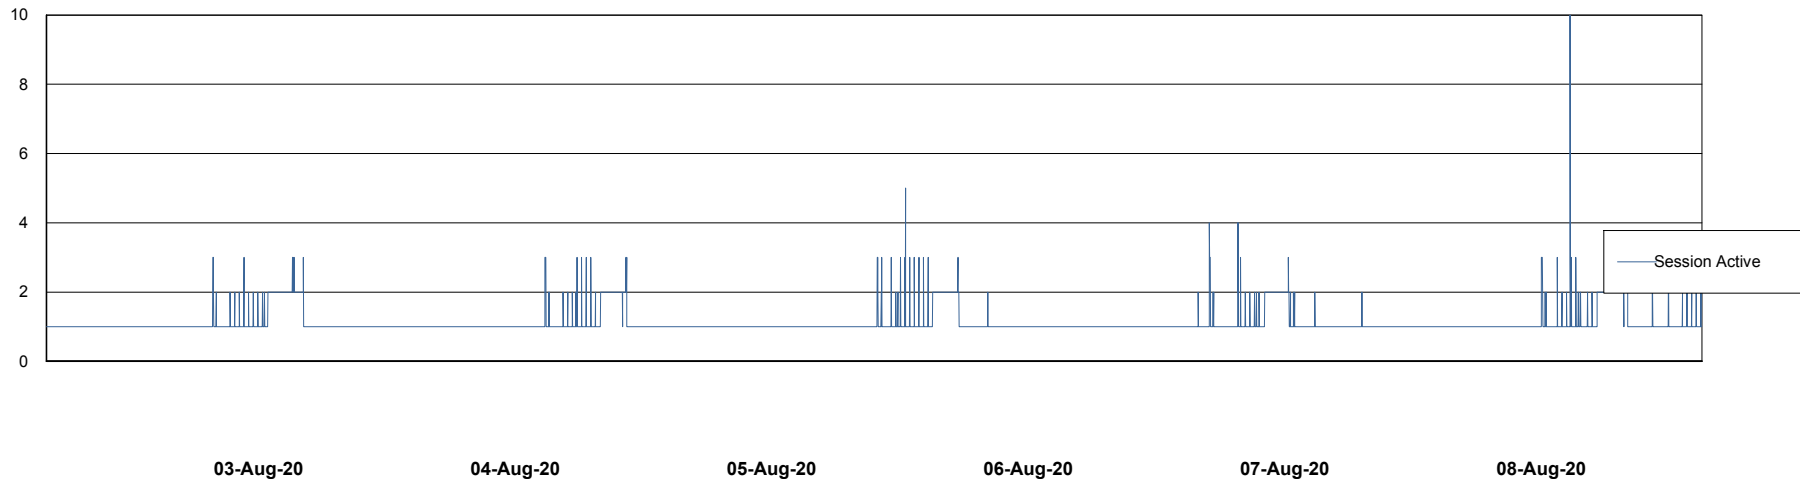

Database Performance PHS_BI_DB (new 2019)