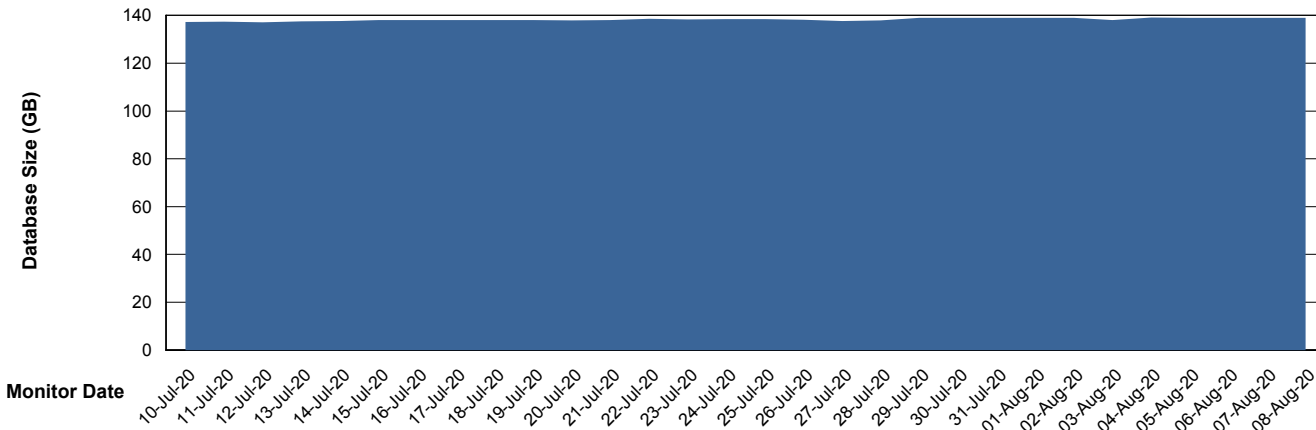

Weekly SLA Customer Report

Customer PHS_Production
Database ID 47

Database Performance PHSDB_Standby

Weekly SLA Customer Report

Customer PHS_Production
Database ID 47

DATABASE SIZE PHS_BI_DB (new 2019)

Database growth over last month