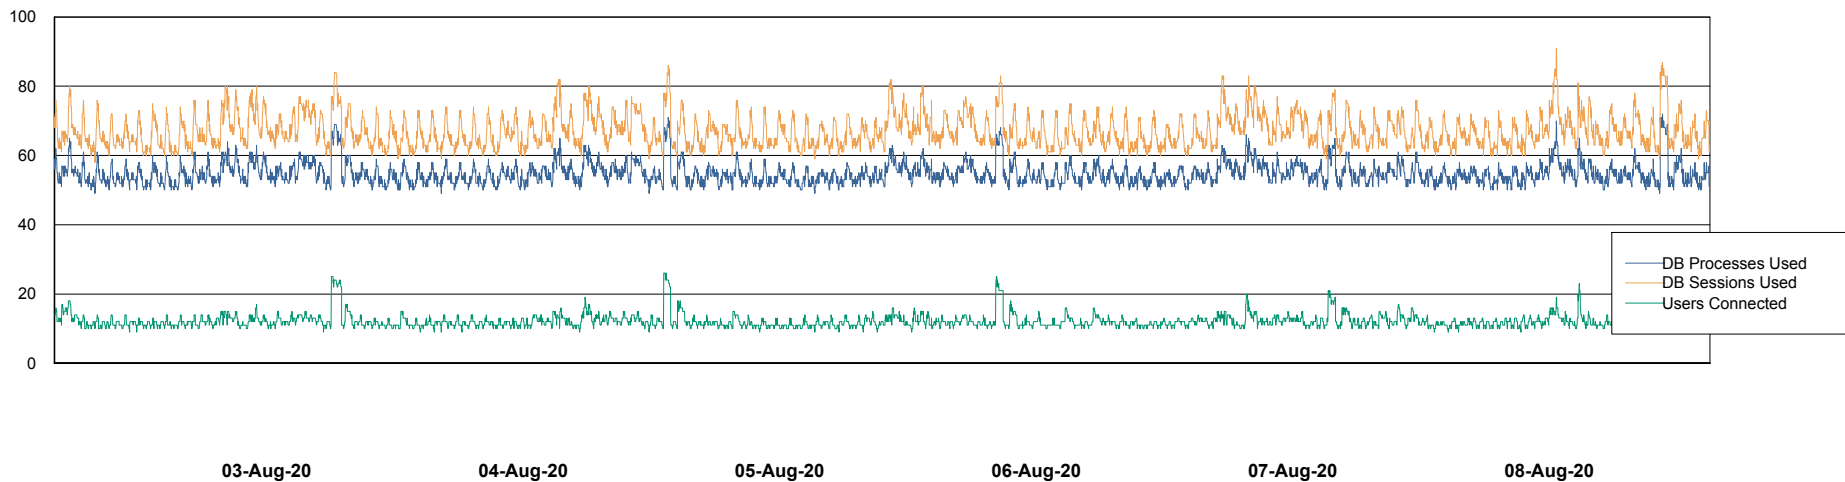

Database Performance PHS_BI_DB (new 2019)