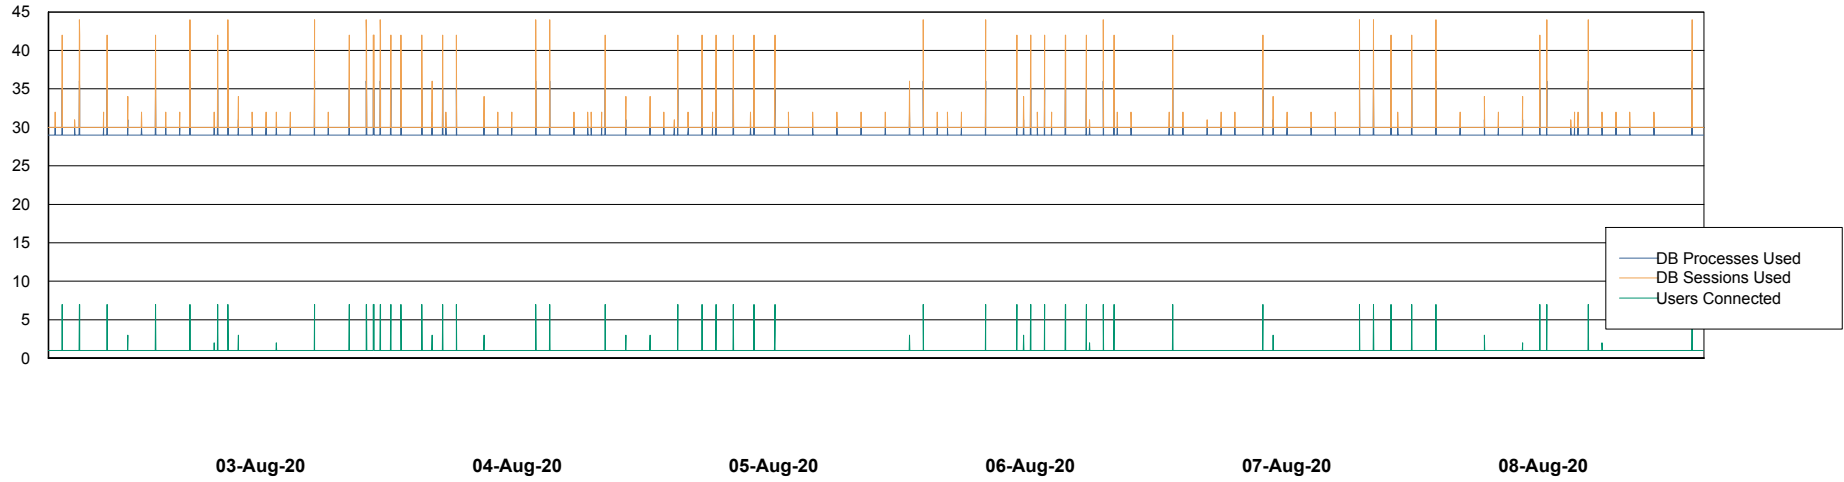

Database Performance PHSDB_Standby