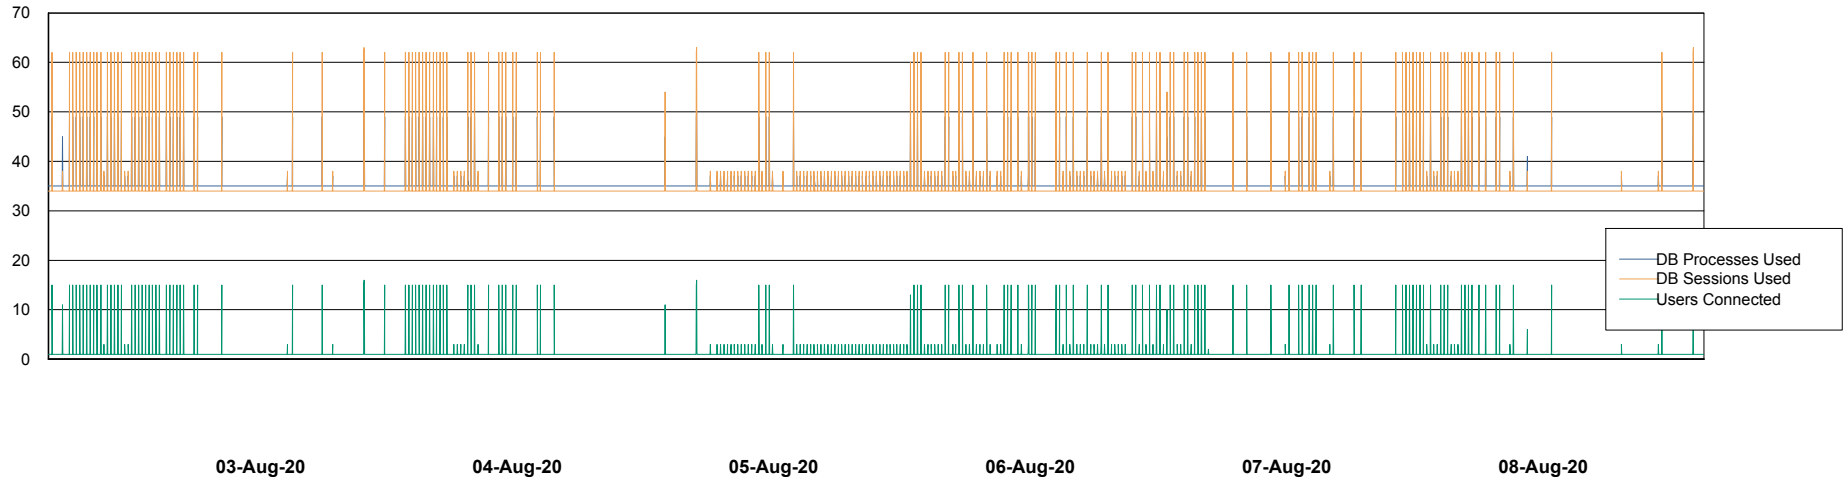

Weekly SLA Customer Report

Customer PCO Production
Database ID 44

Database Performance PCODB_Production

Weekly SLA Customer Report

Customer PCO Production
Database ID 44

Database Performance PCODB_Standby

Weekly SLA Customer Report