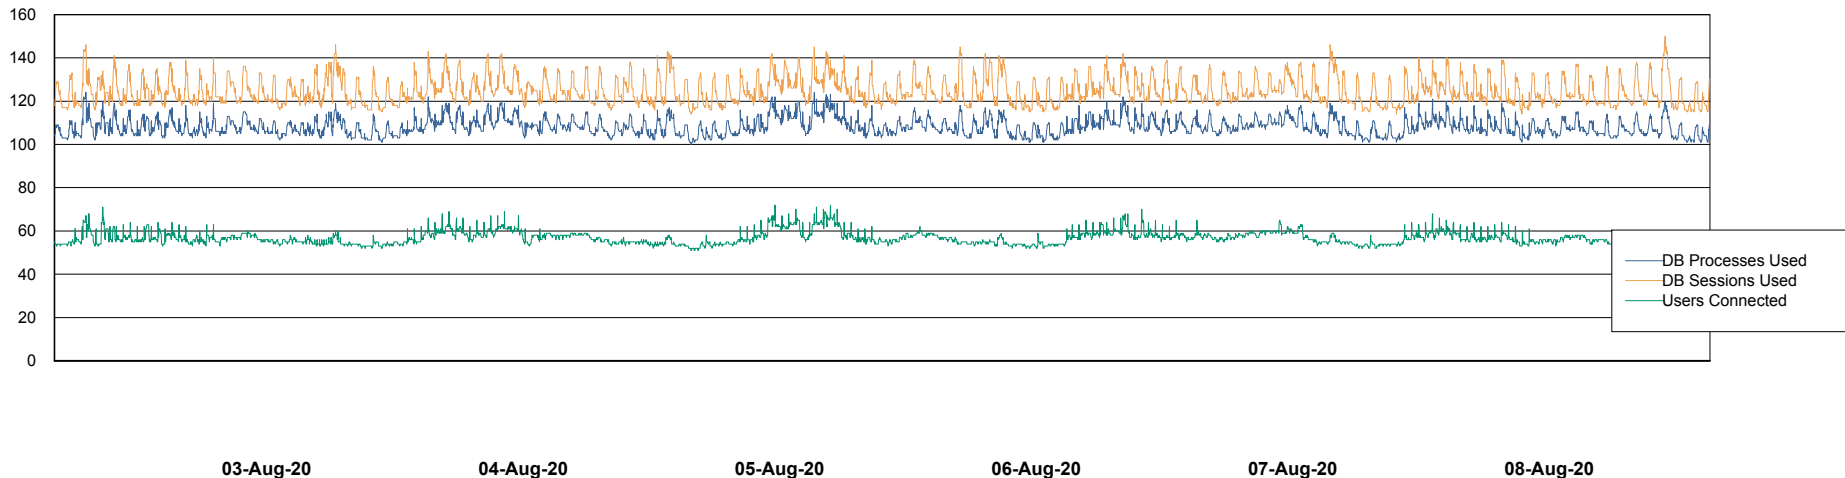

Database Performance PCODB_Production