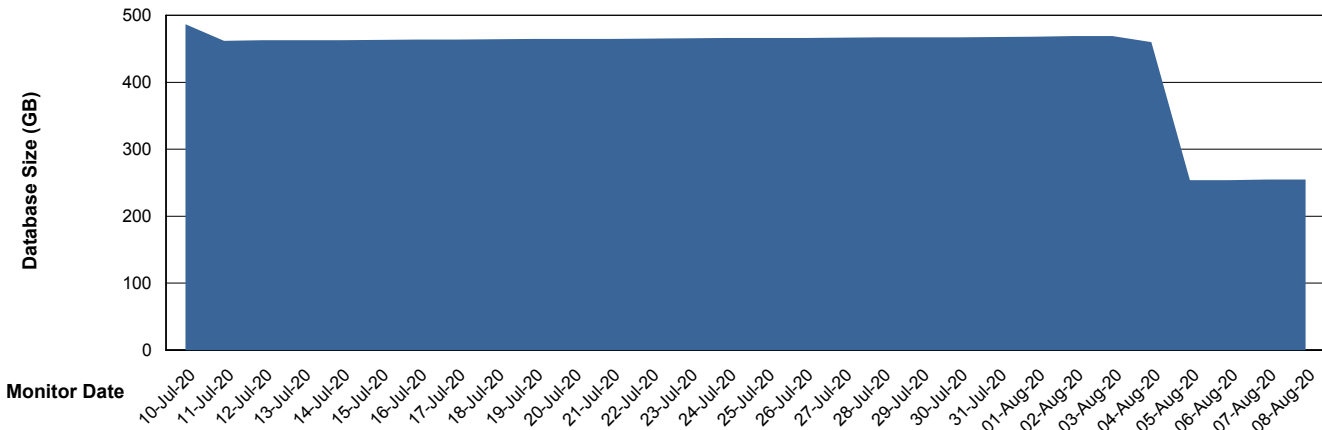

Weekly SLA Customer Report

Customer PCO Production
Database ID 44

Database Performance PCODB_Production

Weekly SLA Customer Report

Customer PCO Production
Database ID 44

Database Performance PCODB_Standby

Weekly SLA Customer Report

Customer PCO Production
 Database ID 44

DATABASE SIZE PCODB_Production

Database growth over last month

Database Tablespace PCODB_Production

Date	Tablespace Name	Filesize (Gb)	Usedsize (Gb)	Percentage free
08-Aug-20	ABSDATA	238	99	58
	INDX	329	147	55
07-Aug-20	ABSDATA	238	99	58
	INDX	329	147	55
06-Aug-20	ABSDATA	238	99	58
	INDX	329	147	55
05-Aug-20	ABSDATA	238	99	58
	INDX	329	147	55
04-Aug-20	ABSDATA	238	193	19
	INDX	329	269	18
03-Aug-20	ABSDATA	238	193	19
	INDX	329	269	18
02-Aug-20	ABSDATA	238	193	19
	INDX	329	269	18