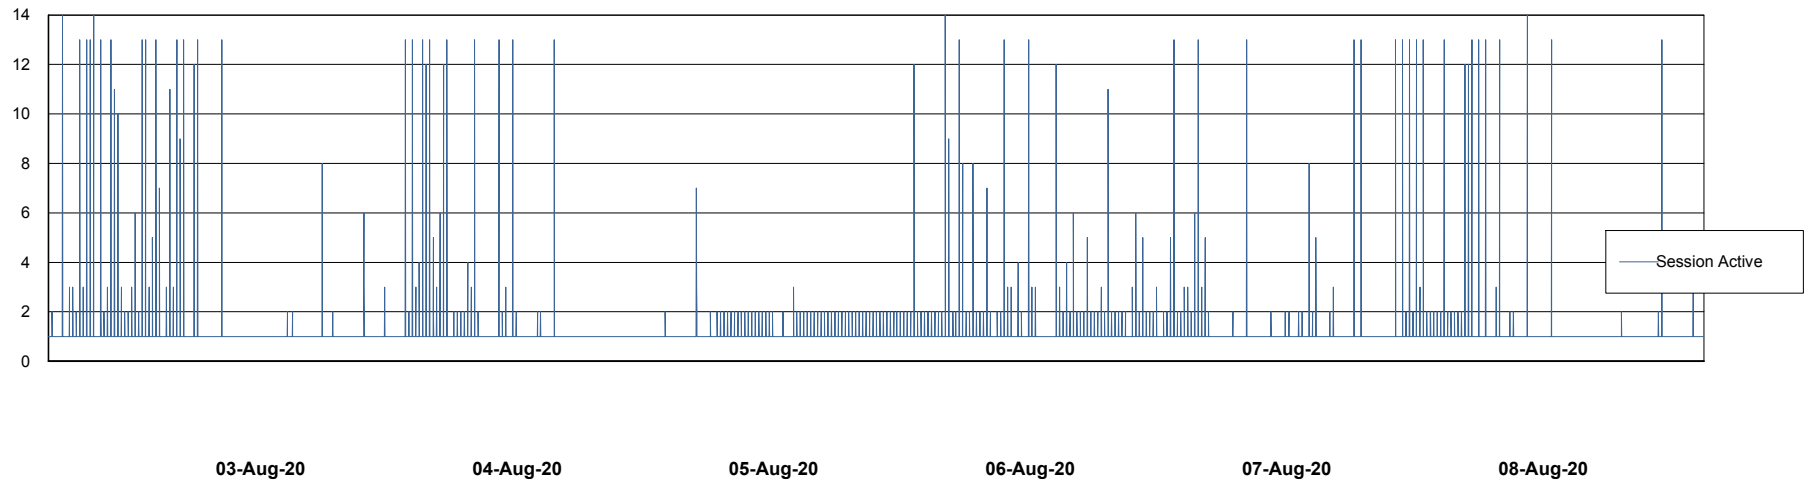

Weekly SLA Customer Report

Customer PCO Production
Database ID 44

Database Performance PCODB_Production

Weekly SLA Customer Report

Customer PCO Production
Database ID 44

Database Performance PCODB_Standby

Weekly SLA Customer Report